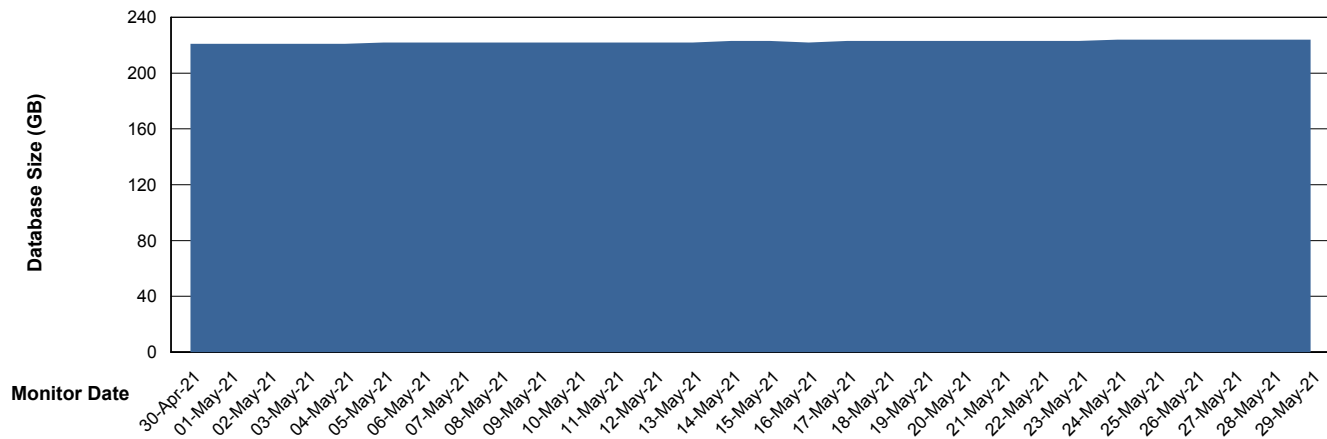

Weekly SLA Customer Report

Customer PHS_Production
Database ID 47

Weekly SLA Customer Report

Customer PHS_Production
Database ID 47

DATABASE SIZE PHSDB_Production

Database growth over last month

DATABASE SIZE PHSDB_Test

Database growth over last month

Weekly SLA Customer Report

Customer PHS_Production
Database ID 47

Database Tablespace		PHSDB_Production		
Date	Tablespace Name	Filesize (Gb)	Usedsize (Gb)	Percentage free
29-May-21	ABSDATA	116	96	17
	INDX	162	129	20
28-May-21	ABSDATA	116	96	18
	INDX	162	129	20
27-May-21	ABSDATA	116	96	18
	INDX	153	129	16
26-May-21	ABSDATA	116	96	17
	INDX	153	129	16
25-May-21	ABSDATA	116	96	18
	INDX	153	129	16
24-May-21	ABSDATA	116	96	18
	INDX	153	129	16
23-May-21	ABSDATA	116	95	18
	INDX	153	128	16