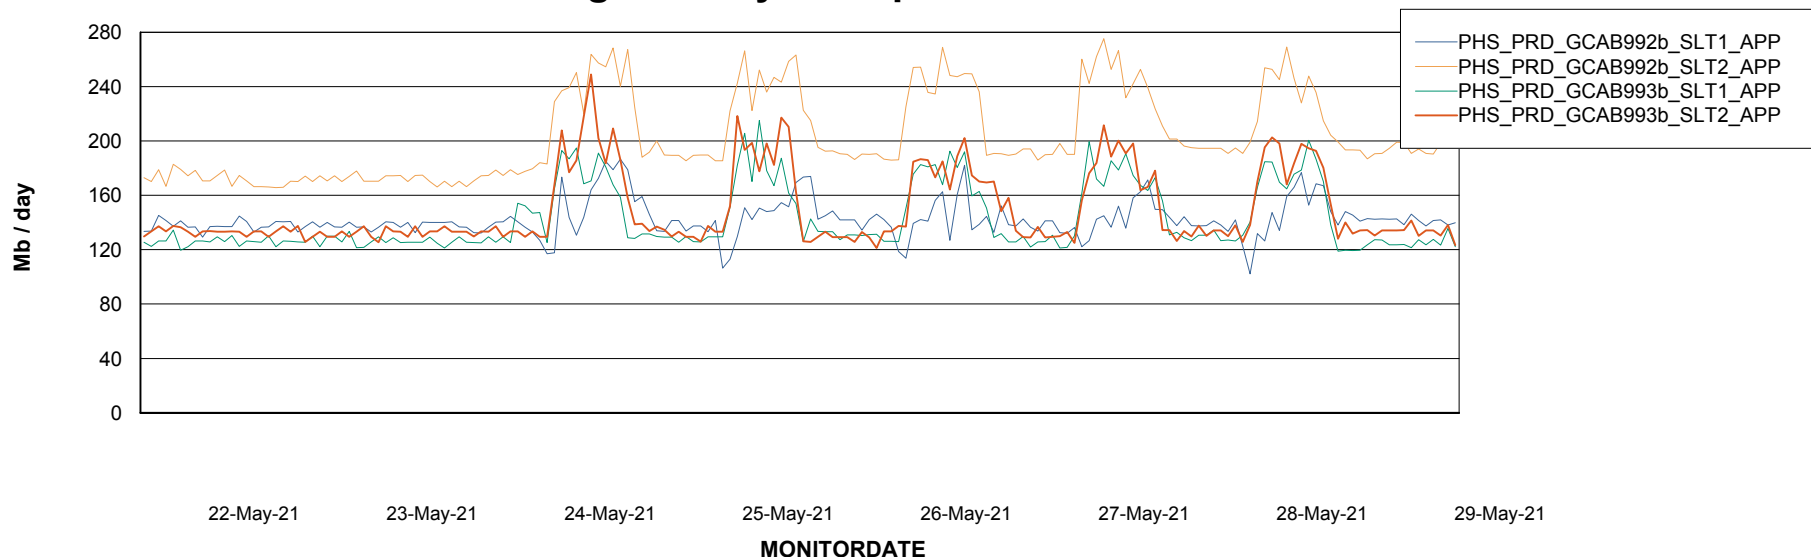

Weekly SLA Customer Report

Customer PHS_Production
 Database ID 47

Database Tablespace PHSDB_Test

Date	Tablespace Name	Filesize (Gb)	Usedsize (Gb)	Percentage free
29-May-21	ABSDATA	252	205	19
	INDX	16	12	26
28-May-21	ABSDATA	252	205	19
	INDX	16	12	26
27-May-21	ABSDATA	252	205	19
	INDX	16	12	26
26-May-21	ABSDATA	252	205	19
	INDX	16	12	26
25-May-21	ABSDATA	252	205	19
	INDX	16	12	26
24-May-21	ABSDATA	252	205	19
	INDX	16	12	26
23-May-21	ABSDATA	252	205	19
	INDX	16	12	26

Weekly SLA Customer Report

Customer PHS_Production
Database ID 47

ABSSolute Application Server Services

Avg memory used per ABS Server Service

Avg users per day per ABS server

Weekly SLA Customer Report

Customer PHS_Production
Database ID 47