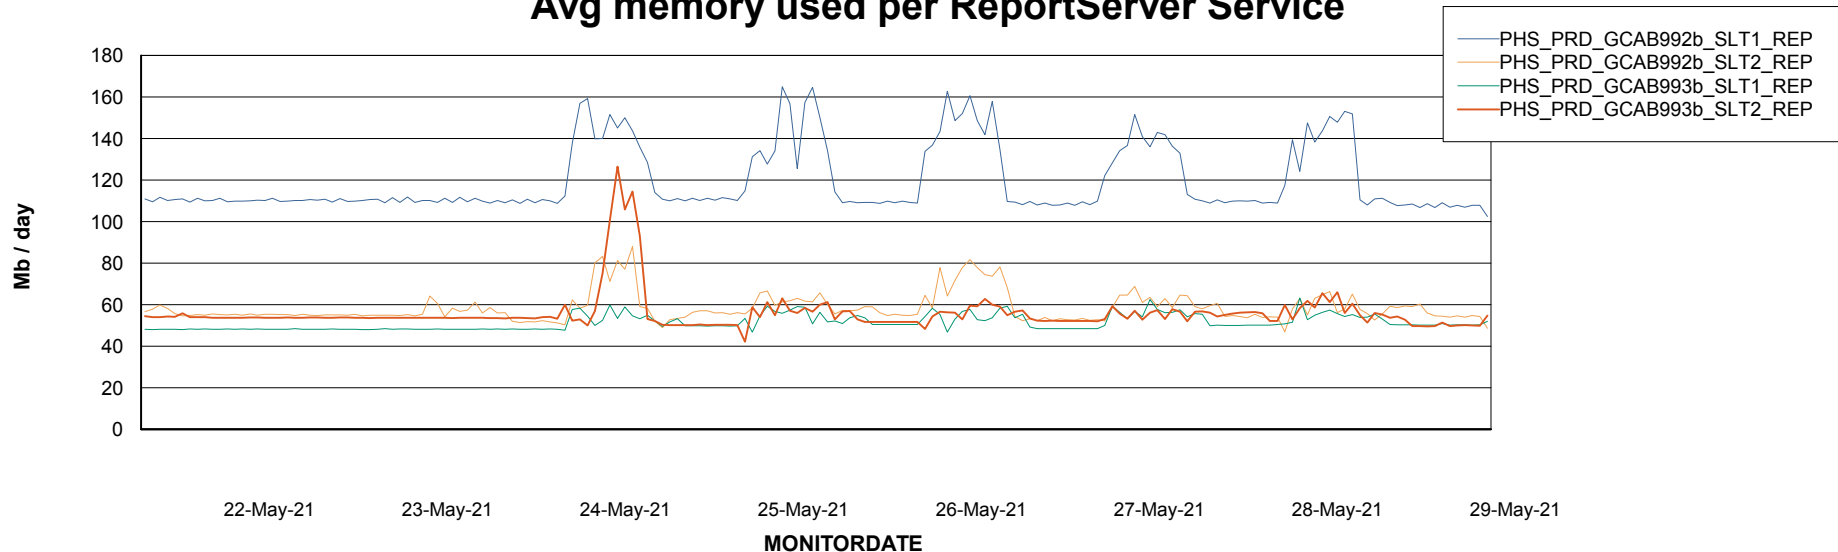

ABSSolute Application ReportServer Services

Avg memory used per ReportServer Service