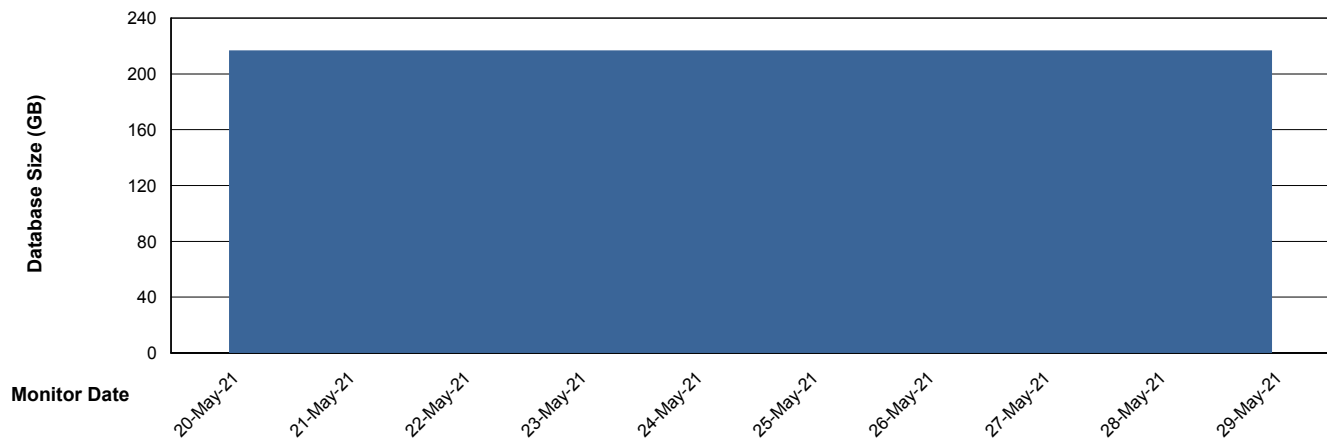

Weekly SLA Customer Report

Customer PHS_Production
Database ID 47

Weekly SLA Customer Report

Customer PHS_Production
Database ID 47

DATABASE SIZE PHSDB_Production

Database growth over last month

DATABASE SIZE PHSDB_Test

Database growth over last month

Weekly SLA Customer Report

Customer PHS_Production
Database ID 47

Database Tablespace		PHSDB_Production		
Date	Tablespace Name	Filesize (Gb)	Usedsize (Gb)	Percentage free
29-May-21	ABSDATA	116	96	17
	INDX	162	129	20
28-May-21	ABSDATA	116	96	18
	INDX	162	129	20
27-May-21	ABSDATA	116	96	18
	INDX	153	129	16
26-May-21	ABSDATA	116	96	17
	INDX	153	129	16
25-May-21	ABSDATA	116	96	18
	INDX	153	129	16
24-May-21	ABSDATA	116	96	18
	INDX	153	129	16
23-May-21	ABSDATA	116	95	18
	INDX	153	128	16