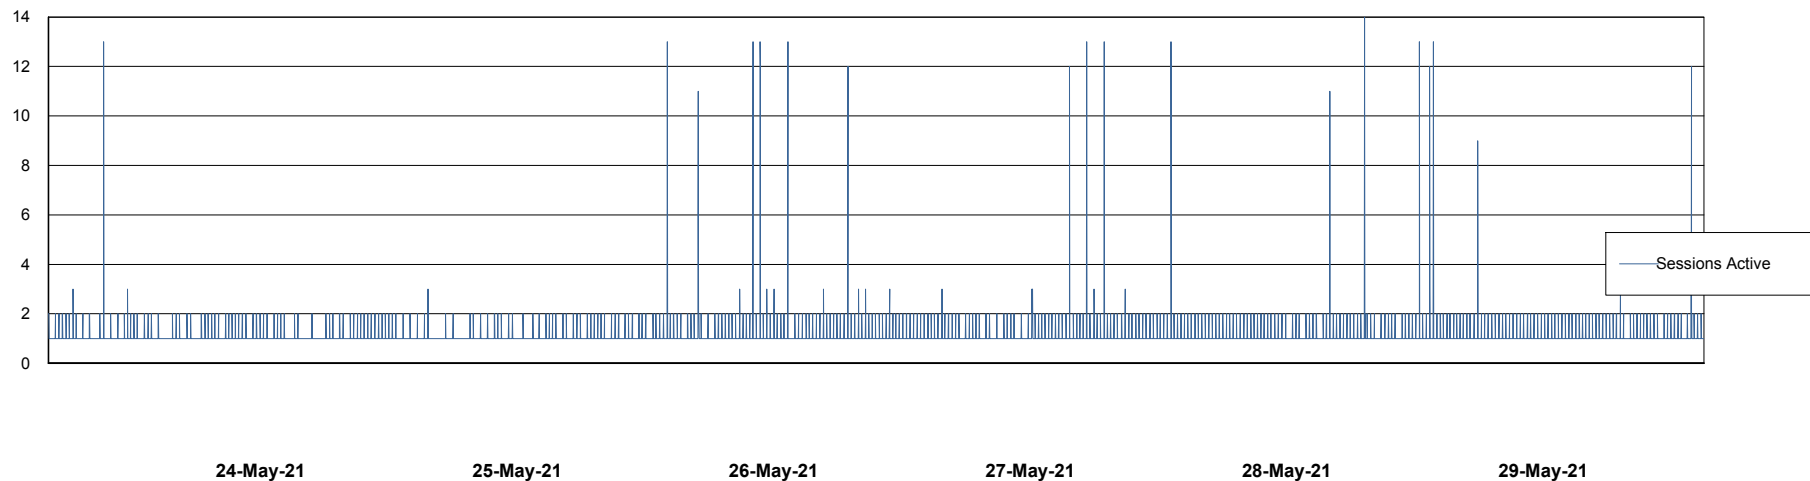

Weekly SLA Customer Report

Customer PCO Production
Database ID 44

Database Performance PCODB_Production

Weekly SLA Customer Report

Customer PCO Production
Database ID 44

Database Performance PCODB_Standby

Weekly SLA Customer Report