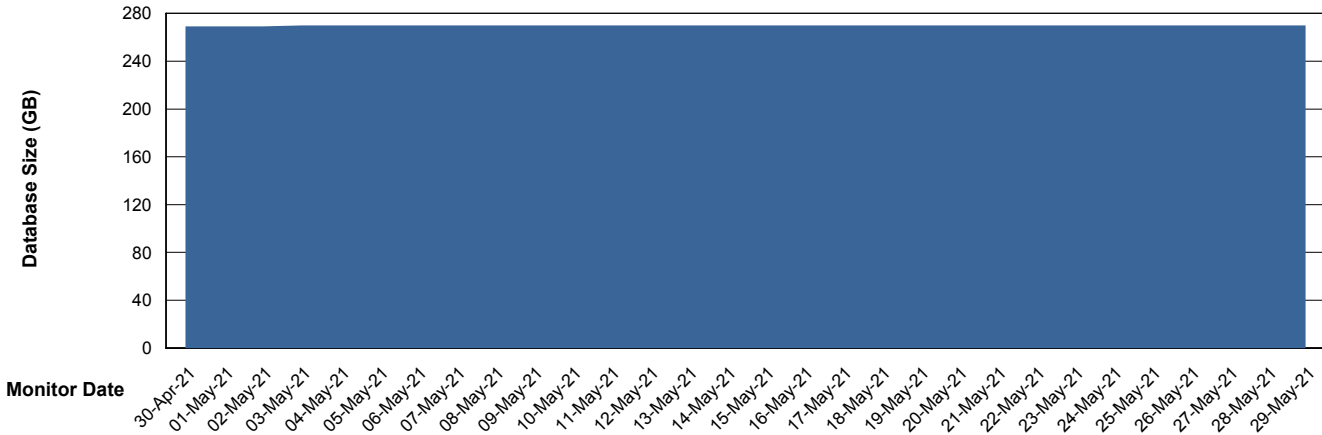

DATABASE SIZE PCODB_Production

Database growth over last month

Database Tablespace PCODB_Production

Date	Tablespace Name	Filesize (Gb)	Usedsize (Gb)	Percentage free
29-May-21	ABSDATA	238	107	55
	INDX	329	161	51
28-May-21	ABSDATA	238	107	55
	INDX	329	161	51
27-May-21	ABSDATA	238	107	55
	INDX	329	161	51
26-May-21	ABSDATA	238	107	55
	INDX	329	161	51
25-May-21	ABSDATA	238	107	55
	INDX	329	161	51
24-May-21	ABSDATA	238	107	55
	INDX	329	161	51
23-May-21	ABSDATA	238	107	55
	INDX	329	161	51