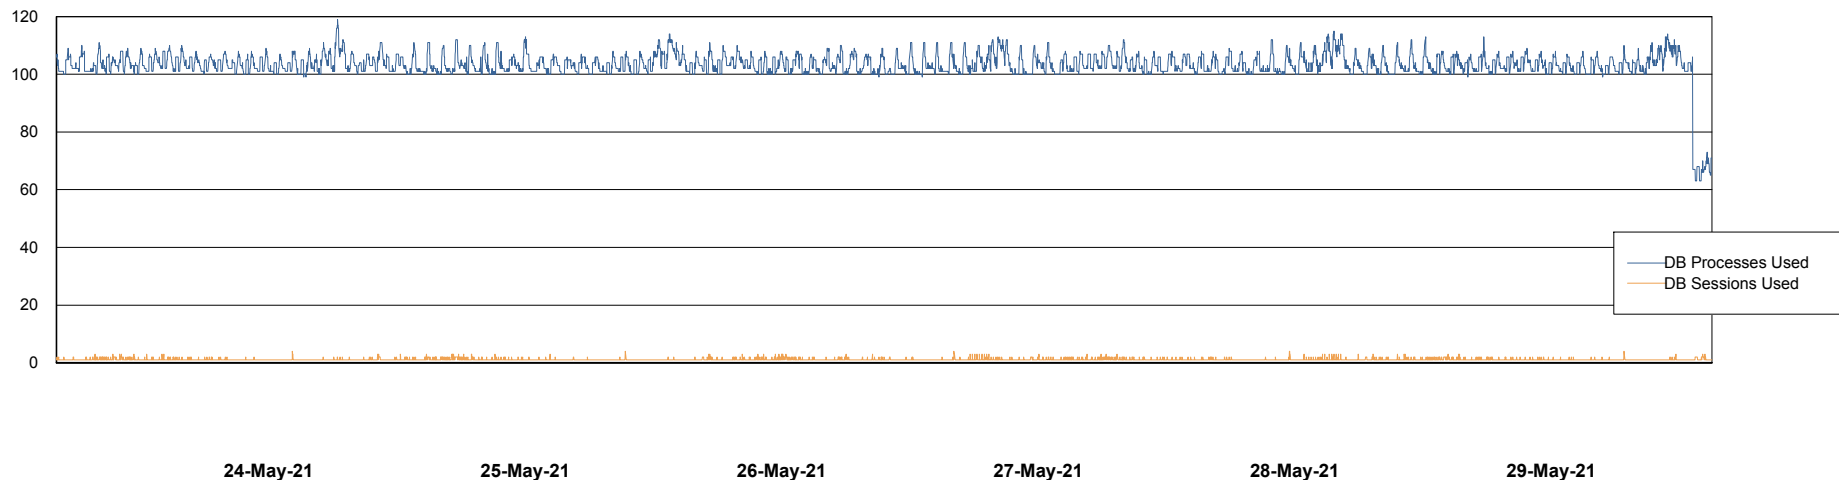

Harddisk Usage PCO_PRD_ORACLE2

	Free disk space on C: (%)	Total disk space on C: (Gb)	Used disk space on C: (Gb)	Free disk space on D: (%)	Total disk space on D: (Gb)	Used disk space on D: (Gb)
29-May-21	83	279	48	25	838	630
28-May-21	83	279	48	25	838	629
27-May-21	83	279	48	25	838	629
26-May-21	83	279	48	25	838	629
25-May-21	83	279	48	25	838	629
24-May-21	83	279	48	25	838	630
23-May-21	83	279	48	25	838	629

Weekly SLA Customer Report

Customer PCO Production
Database ID 44

Database Performance PCODB_Production

Weekly SLA Customer Report

Customer PCO Production
Database ID 44

Database Performance PCODB_Standby

Weekly SLA Customer Report