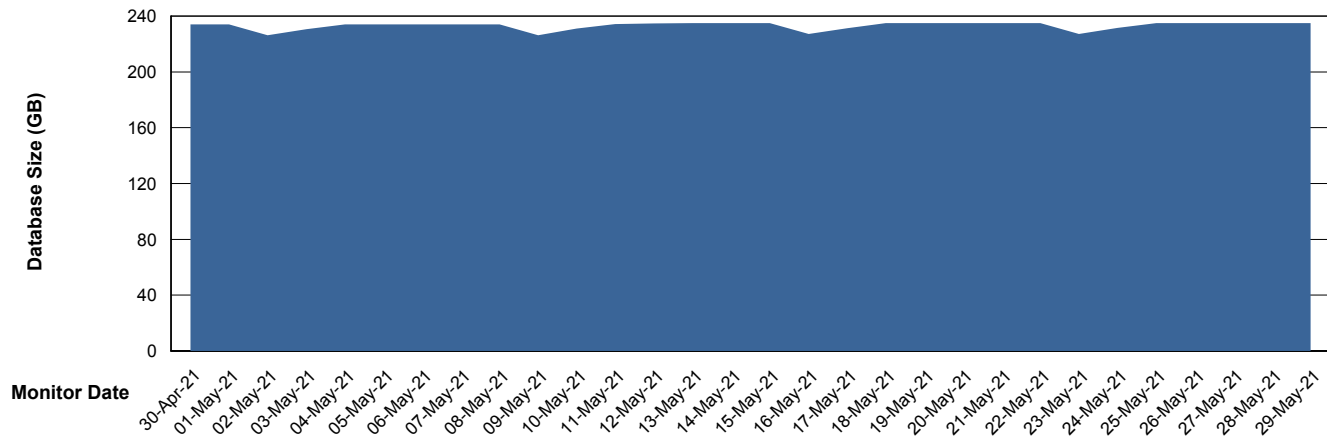

# Weekly SLA Customer Report

Customer LLG\_Production  
Database ID 53

DATABASE SIZE LLGDB\_BI02

### Database growth over last month

DATABASE SIZE LLGDB\_Production

### Database growth over last month