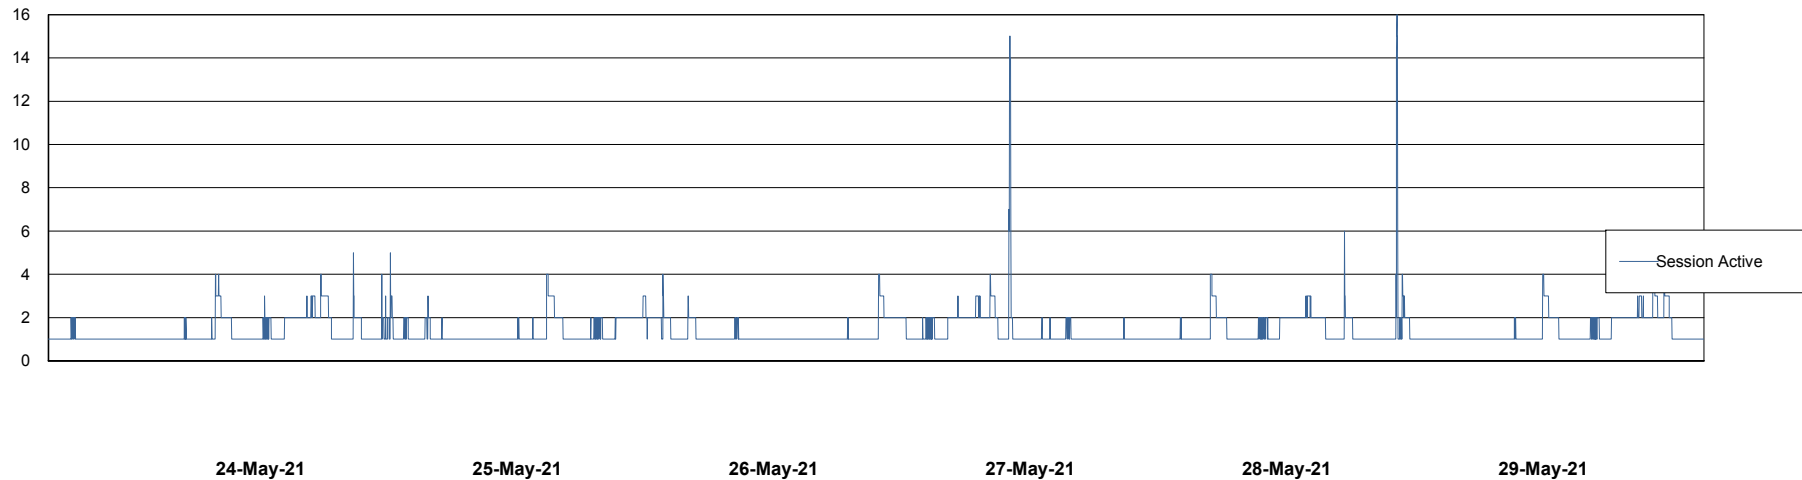

Database Performance LLGDB_BI02