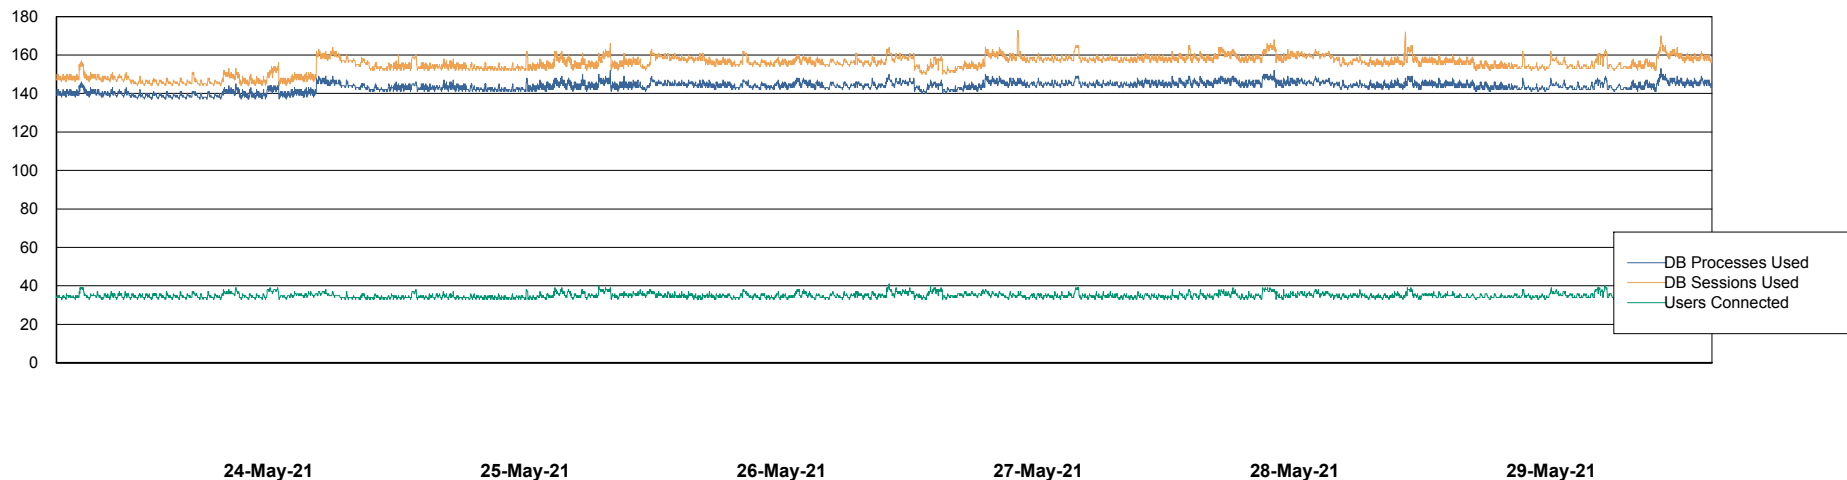

Database Performance LLGDB_BI02