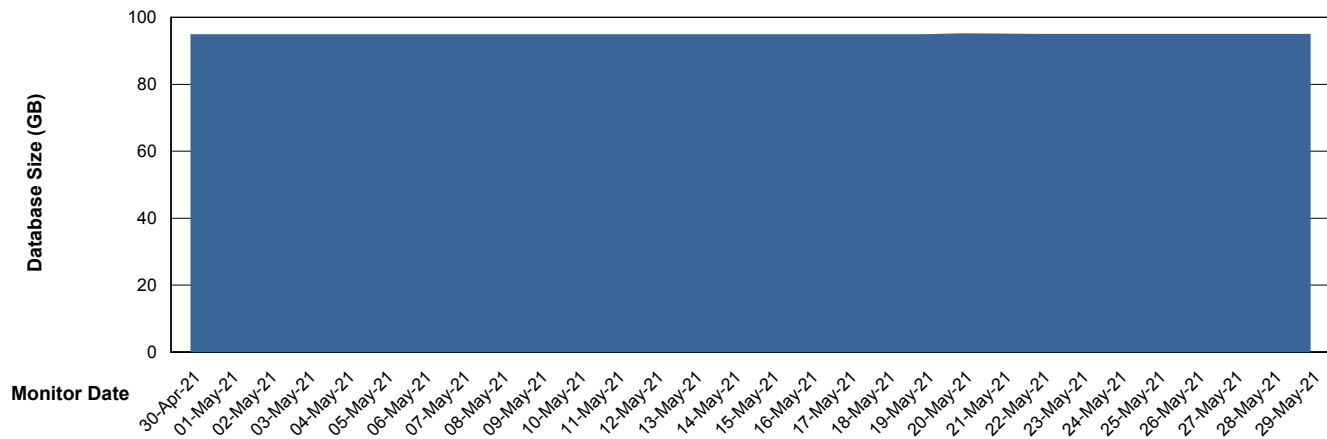

DATABASE SIZE LLGDB_BI02

Database growth over last month