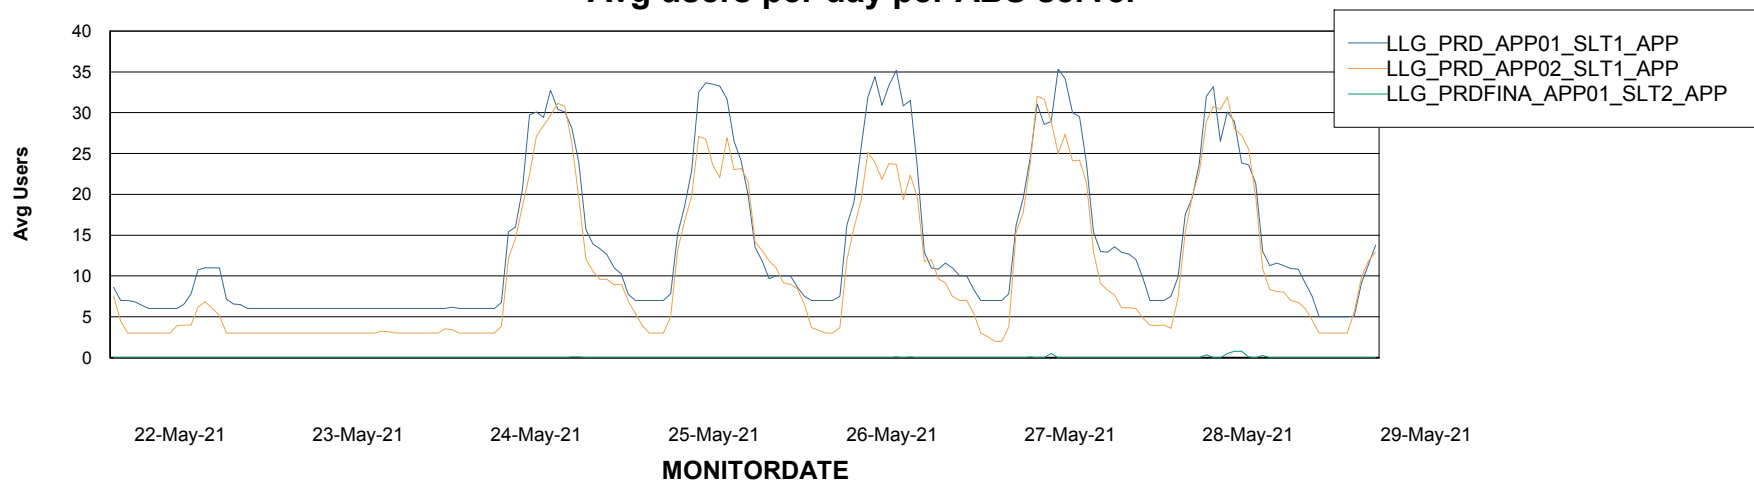

Avg users per day per ABS server