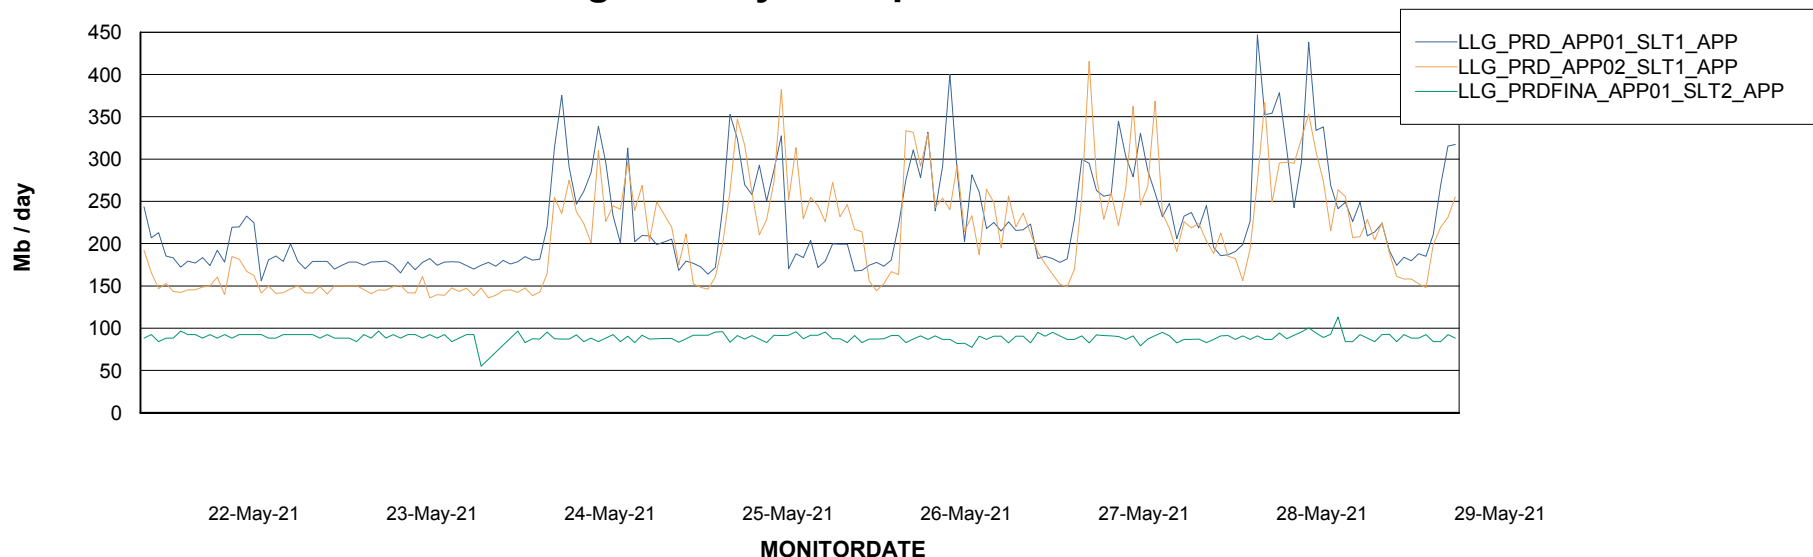

ABSSolute Application Server Services

Avg memory used per ABS Server Service