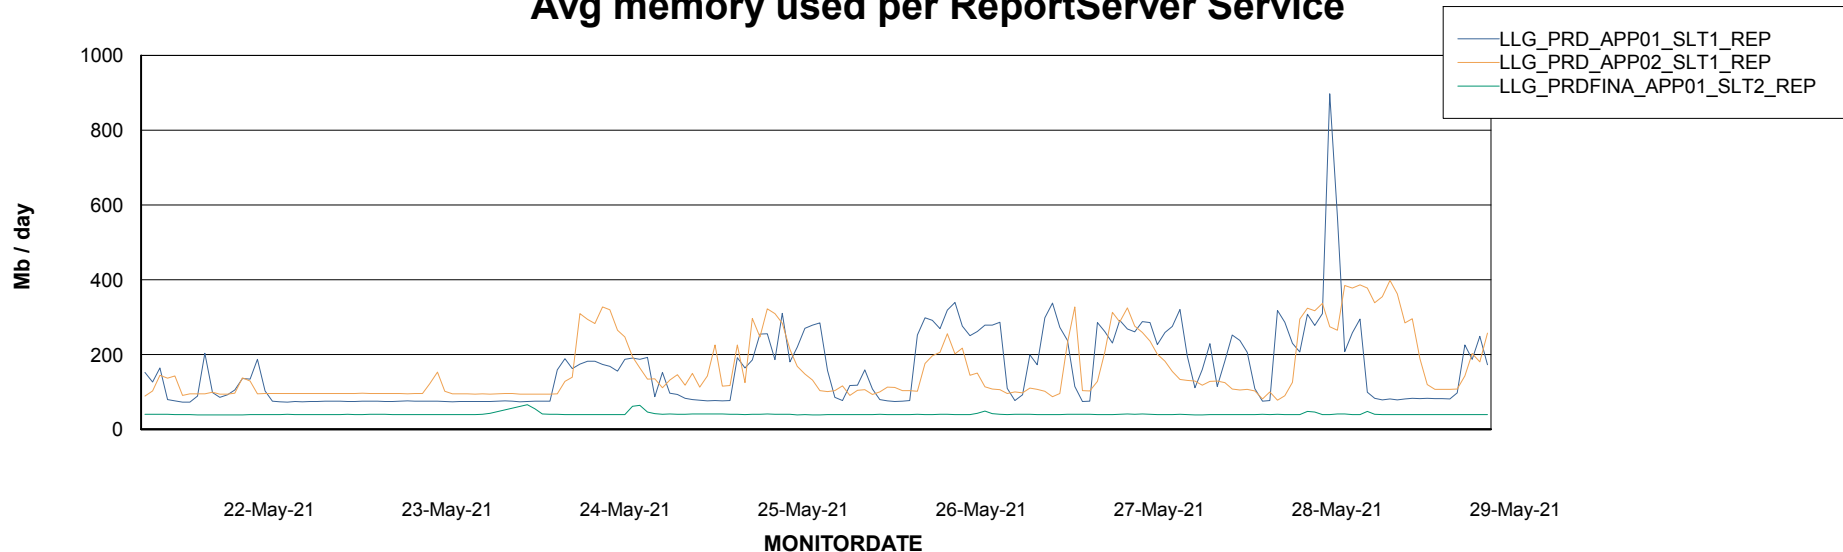

ABSolute Application Server Services

Avg memory used per ReportServer Service