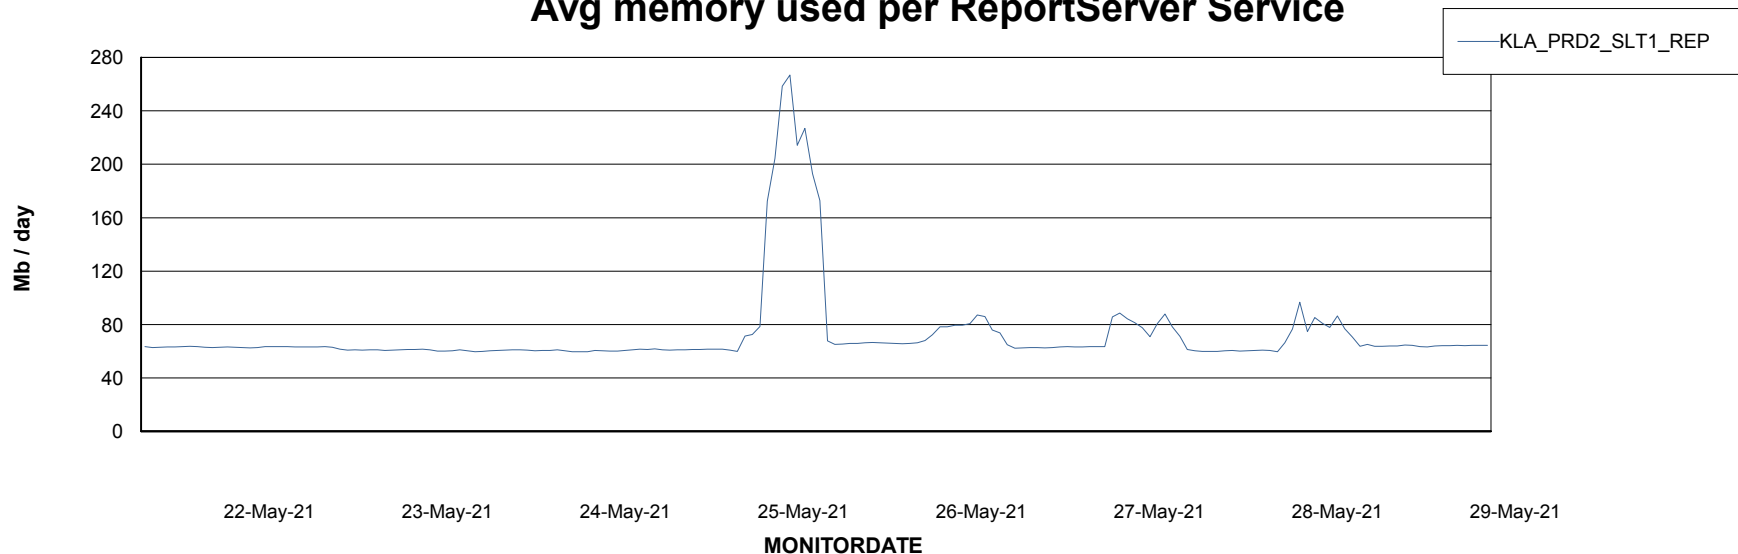

ABSSolute Application ReportServer Services

Avg memory used per ReportServer Service