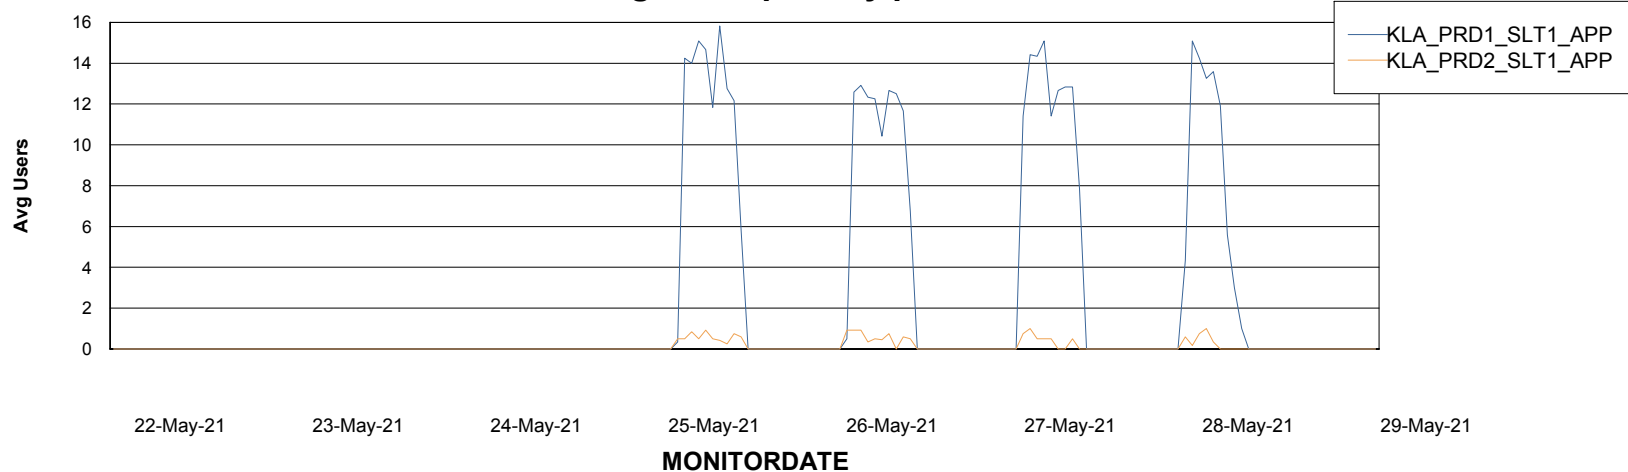

Avg users per day per ABS server