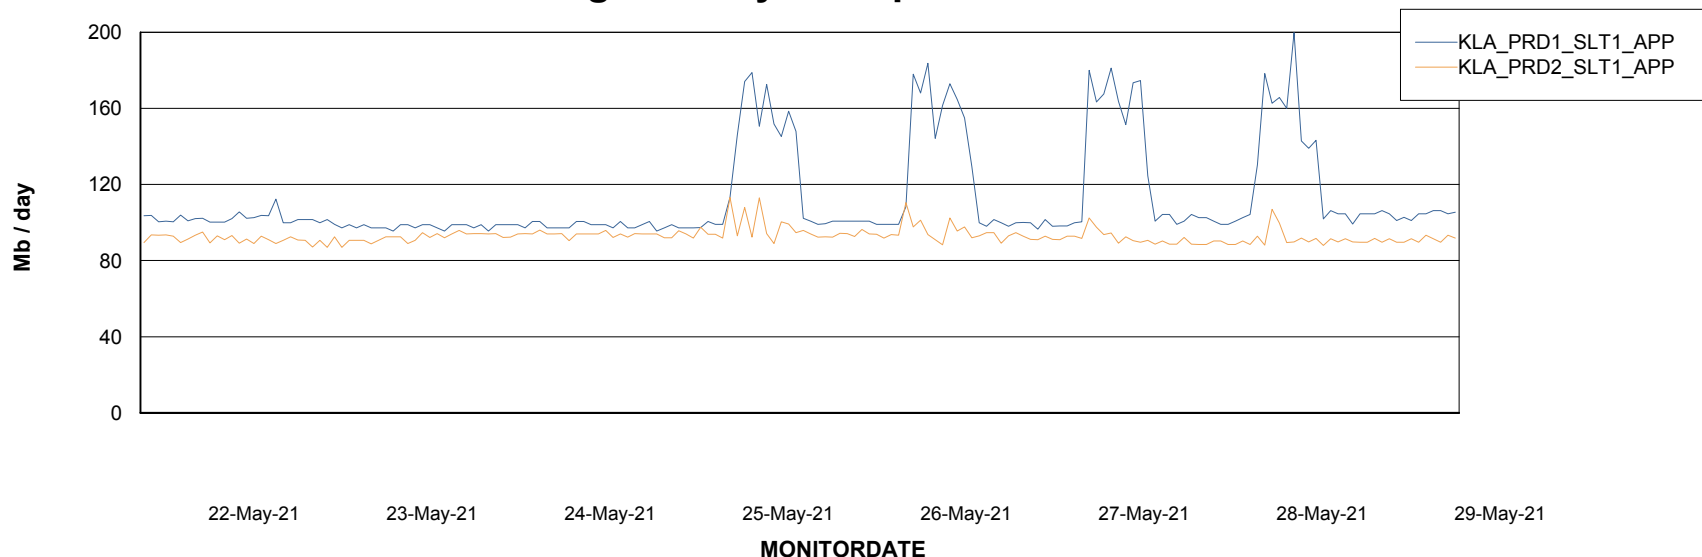

ABSSolute Application Server Services

Avg memory used per ABS Server Service