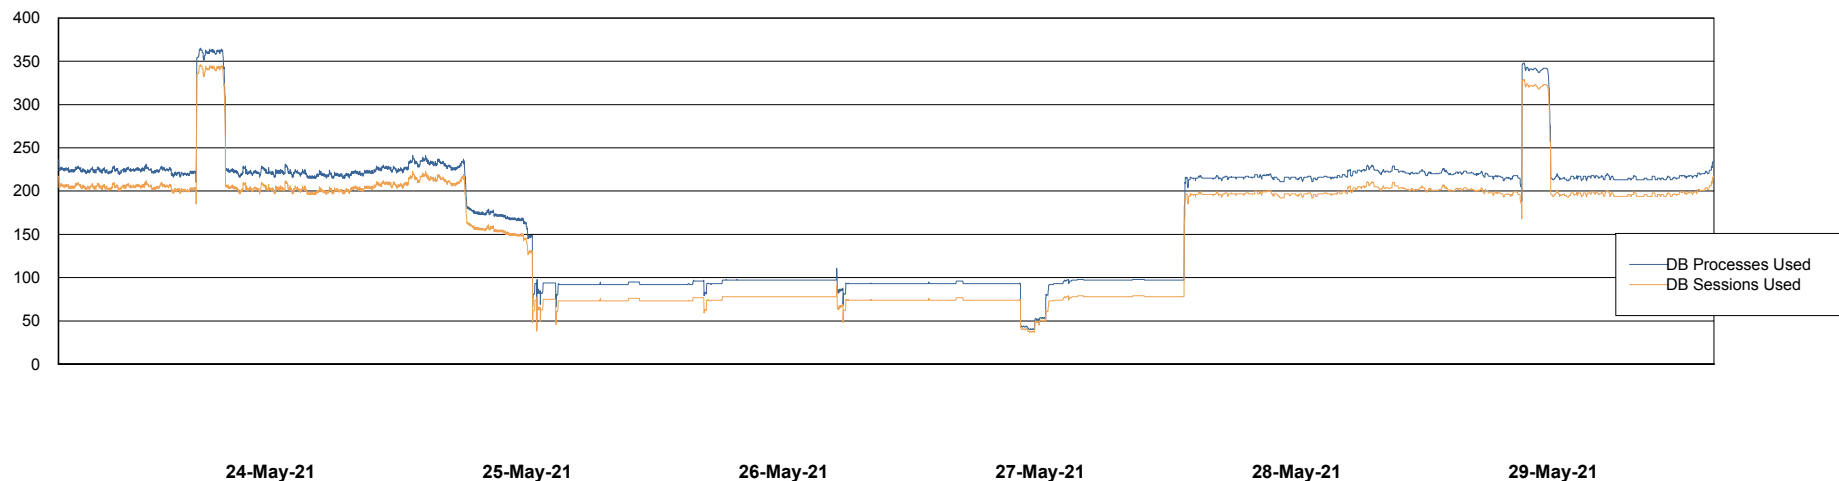

Weekly SLA Customer Report

Customer JSG_Production
 Database ID 102

Harddisk Usage JSG_PRD_YAR

	Free disk space on C: (%)	Total disk space on C: (Gb)	Used disk space on C: (Gb)	Free disk space on D: (%)	Total disk space on D: (Gb)	Used disk space on D: (Gb)
29-May-21	39	149	91	80	750	149
28-May-21	39	149	91	80	750	148
27-May-21	40	149	90	81	750	146
26-May-21	40	149	90	81	750	142
25-May-21	41	149	88	80	750	147
24-May-21	41	149	88	80	750	148
23-May-21	42	149	87	80	750	147

Weekly SLA Customer Report

Customer JSG_Production
Database ID 102

Database Performance JSG_PRD_PICARD_DB

Weekly SLA Customer Report

Customer JSG_Production
Database ID 102

Database Performance JSG_PRD_RIKER_DB