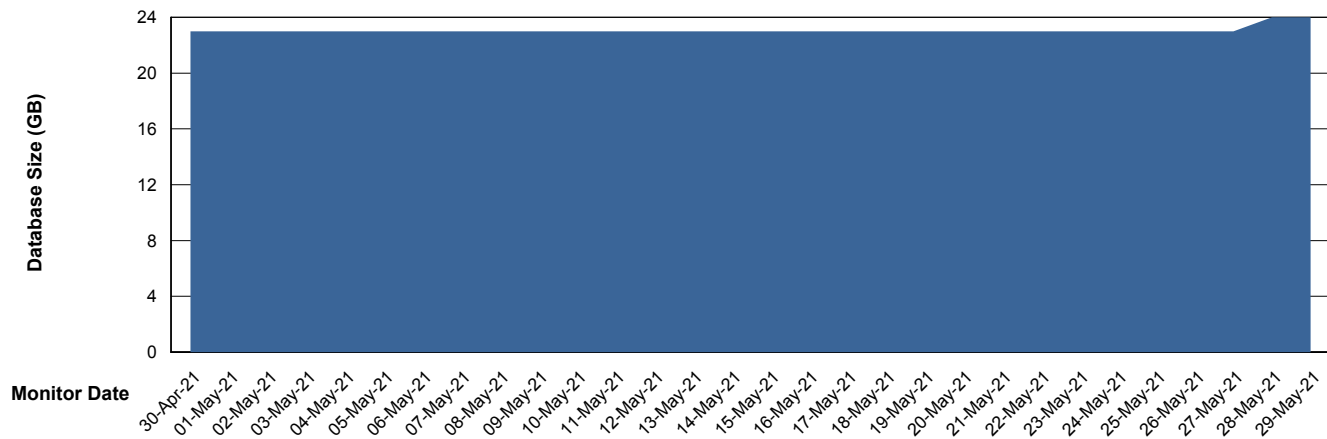

Weekly SLA Customer Report

Customer JSG_Production
Database ID 102

Database Performance JSG_PRD_YAR

Weekly SLA Customer Report

Customer JSG_Production
 Database ID 102

DATABASE SIZE JSG_PRD_PICARD_DB

Database growth over last month