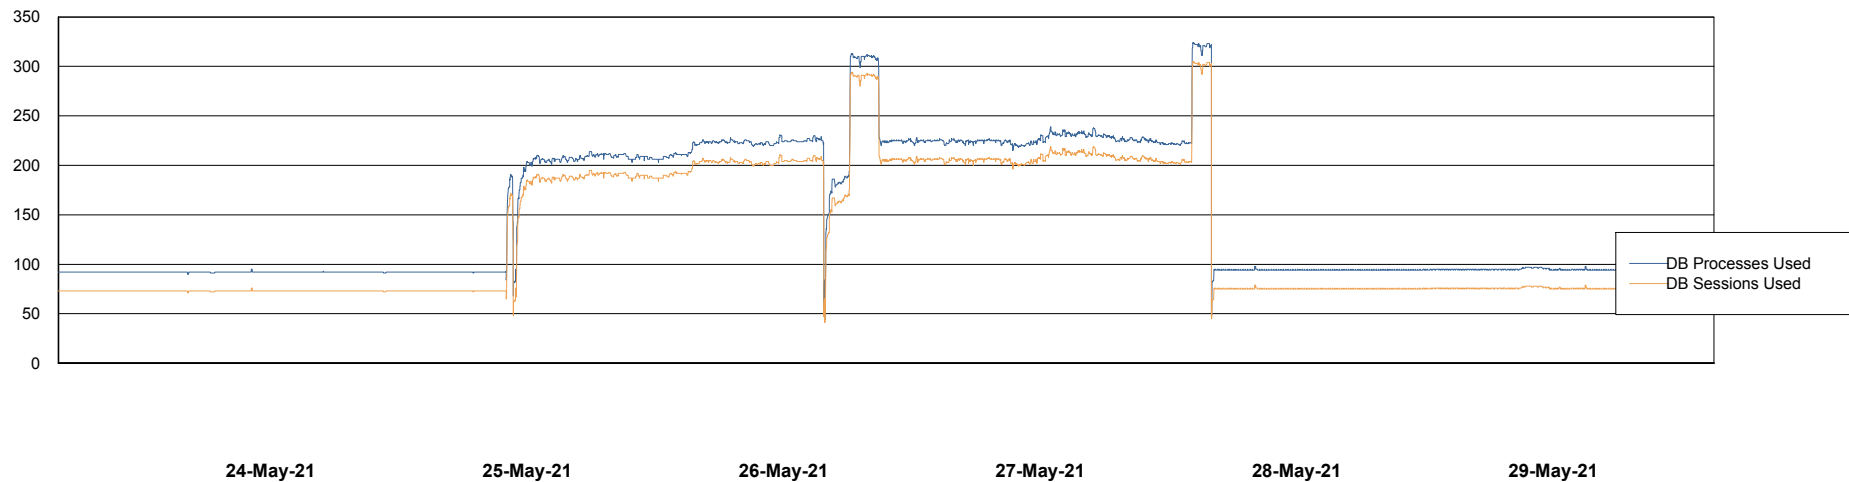

Weekly SLA Customer Report

Customer JSG_Production
Database ID 102

Database Performance JSG_PRD_PICARD_DB

Weekly SLA Customer Report

Customer JSG_Production
Database ID 102

Database Performance JSG_PRD_RIKER_DB

Weekly SLA Customer Report

Customer JSG_Production
Database ID 102

Database Performance JSG_PRD_YAR

Weekly SLA Customer Report

Customer JSG_Production
 Database ID 102

DATABASE SIZE JSG_PRD_PICARD_DB

Database growth over last month