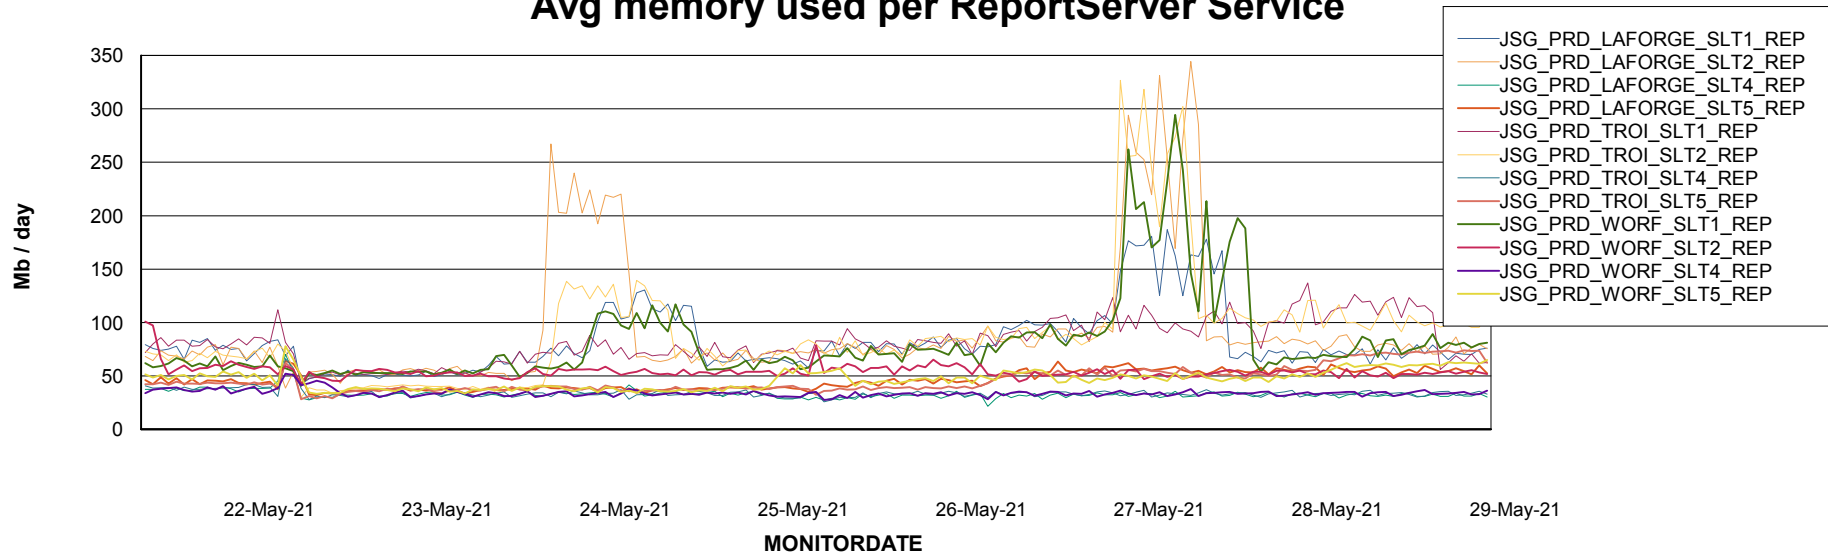

Avg memory used per ABS Server Service

Avg users per day per ABS server

Weekly SLA Customer Report

Customer JSG_Production
Database ID 102

ABSSolute Application ReportServer Services

Avg memory used per ReportServer Service