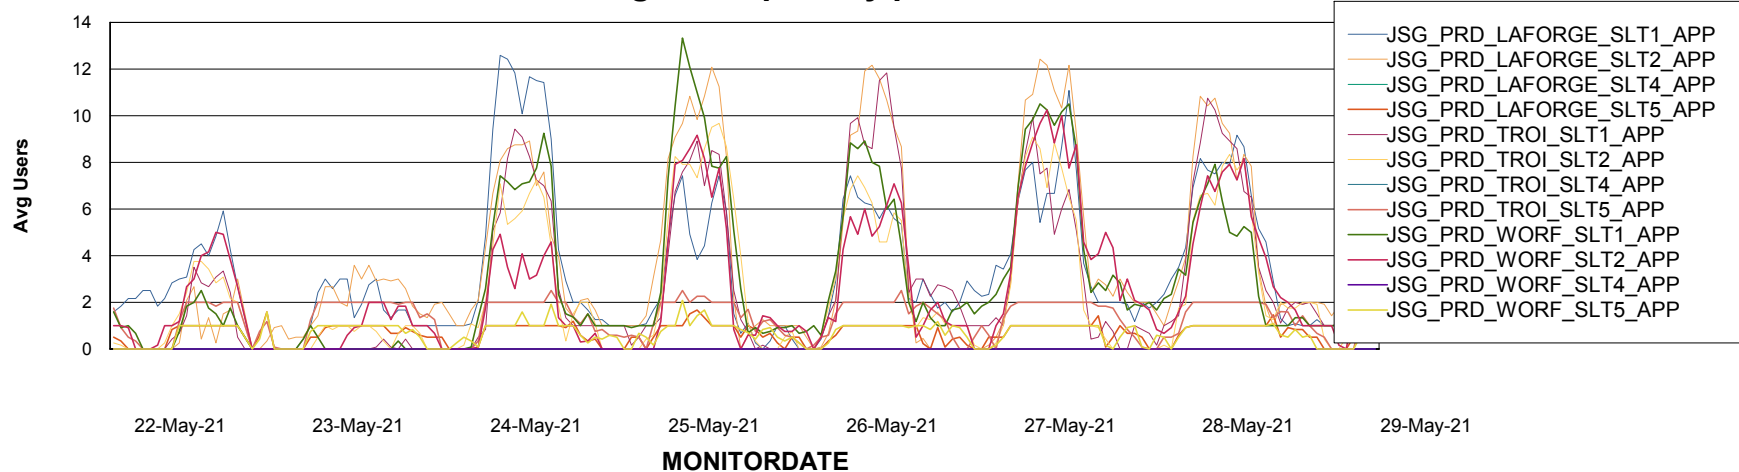

Weekly SLA Customer Report

Customer JSG_Production
Database ID 102

BI last ETL error for	JSG_PRD_YAR
Wed, 26-05-2021	None
Wed, 26-05-2021	ORA-28000: The account is locked.ORA-02063: preceding line from ABSSOLUTE_LOCATION
Fri, 28-05-2021	None
Sat, 29-05-2021	None
Thu, 27-05-2021	None
Sat, 29-05-2021	None
Sun, 23-05-2021	None
Sun, 23-05-2021	None
Tue, 25-05-2021	None
Wed, 26-05-2021	None
Tue, 25-05-2021	None
Mon, 24-05-2021	None
Fri, 28-05-2021	None
Thu, 27-05-2021	None
Mon, 24-05-2021	None

Weekly SLA Customer Report

Customer JSG_Production
Database ID 102

Standby Database Health JSG_Production

Recovery lag for last 7 days

Weekly SLA Customer Report

Customer JSG_Production
 Database ID 102

ABSSolute Application Server Services

Avg memory used per ABS Server Service

Avg users per day per ABS server

Weekly SLA Customer Report

Customer JSG_Production
Database ID 102

ABSSolute Application ReportServer Services

Avg memory used per ReportServer Service