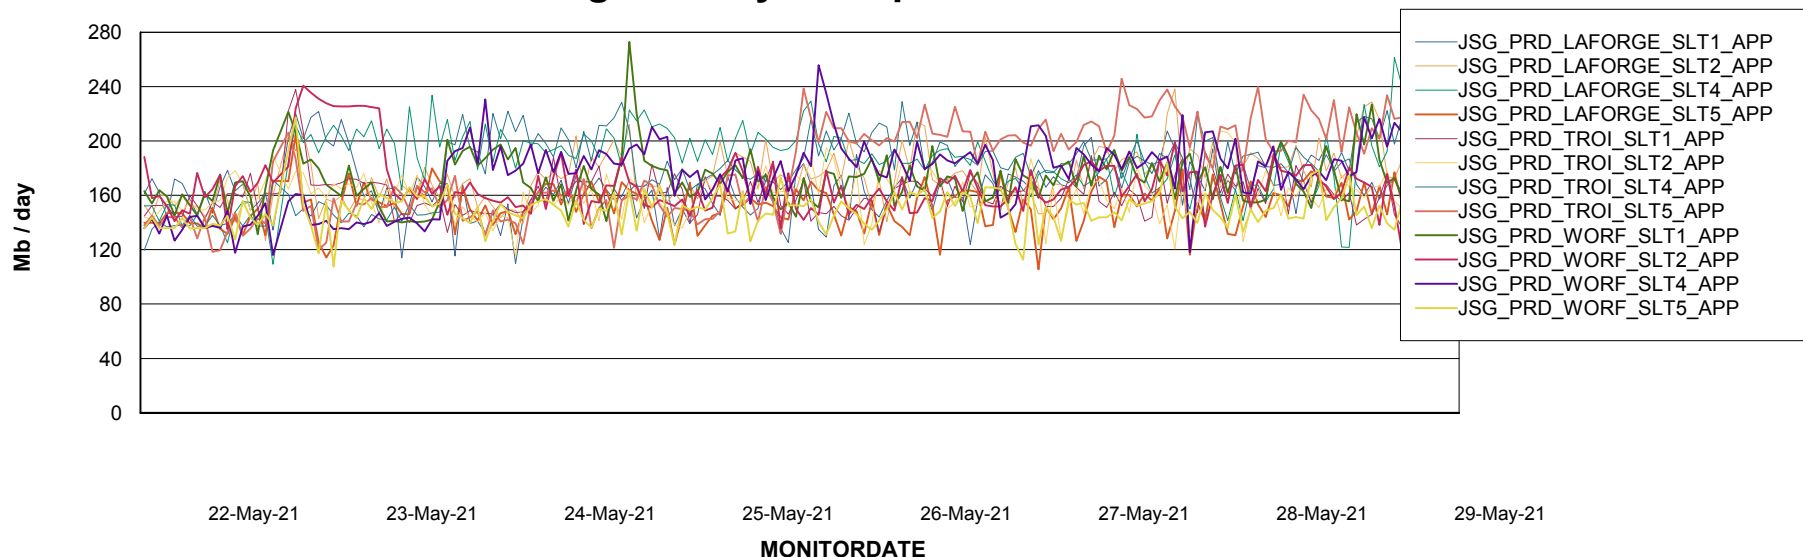

ABSSolute Application Server Services

Avg memory used per ABS Server Service