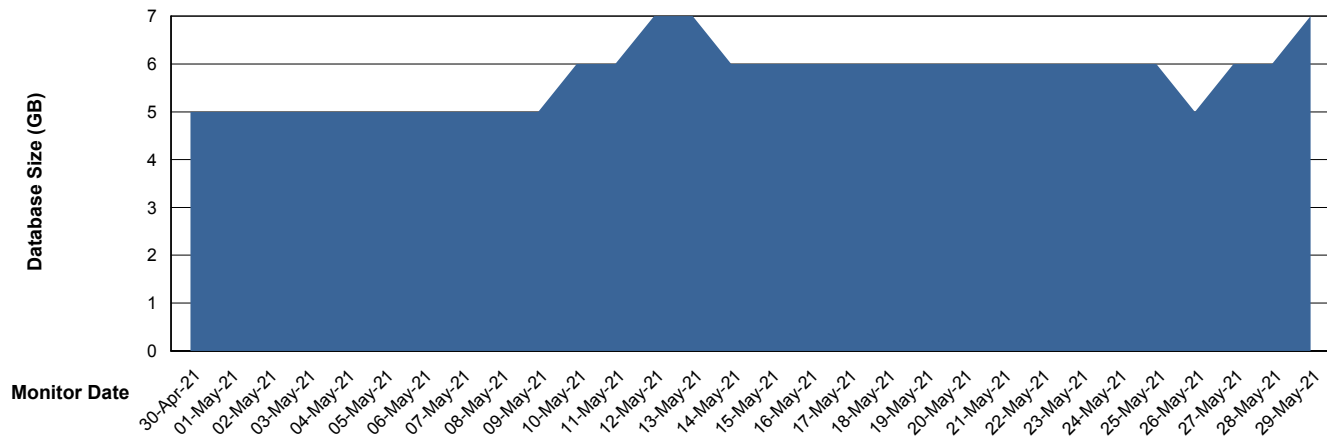

DATABASE SIZE JSG_PRD_YAR

Database growth over last month