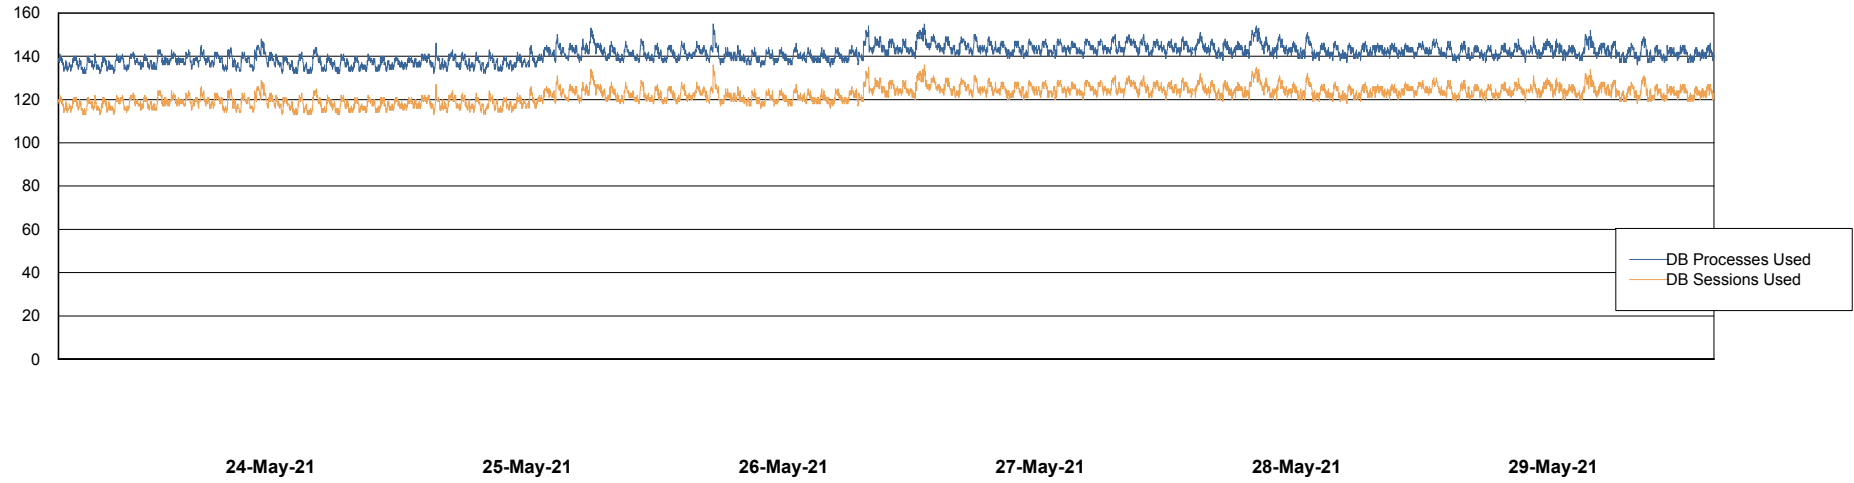

Database Performance JSG_PRD_YAR