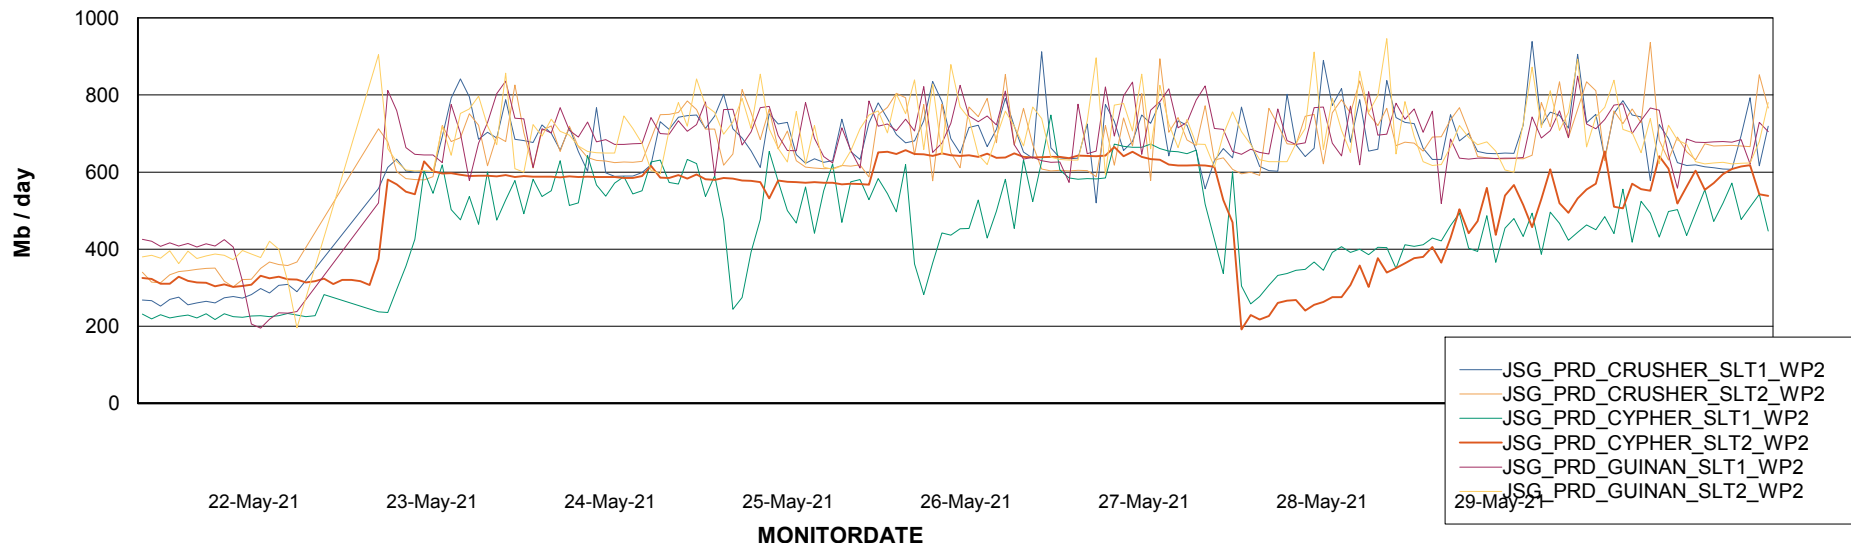

ABSSolute Web Component Services

Avg memory used per ABS Web component