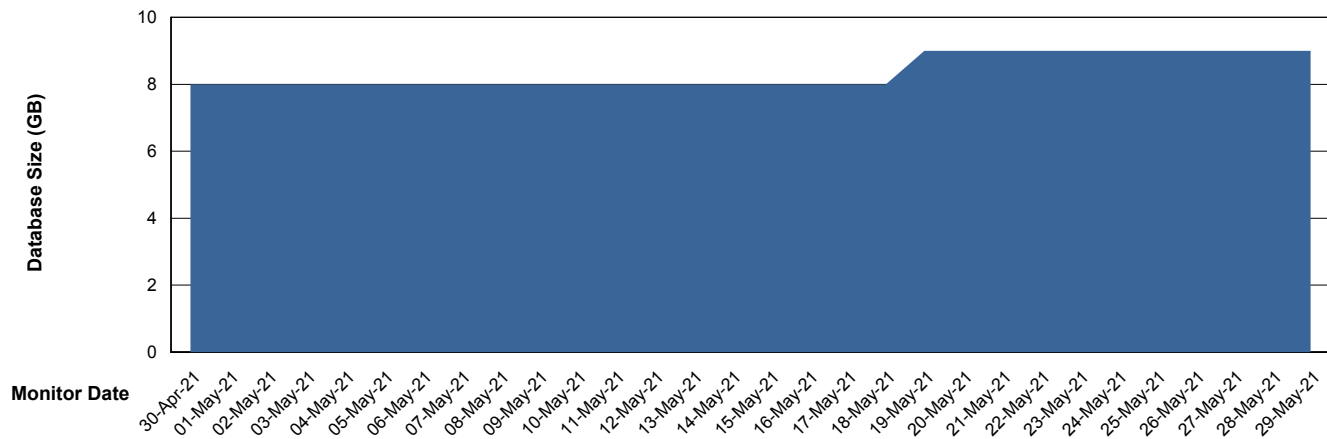

DATABASE SIZE HUE_PRD_S-ORABI_DB

Database growth over last month