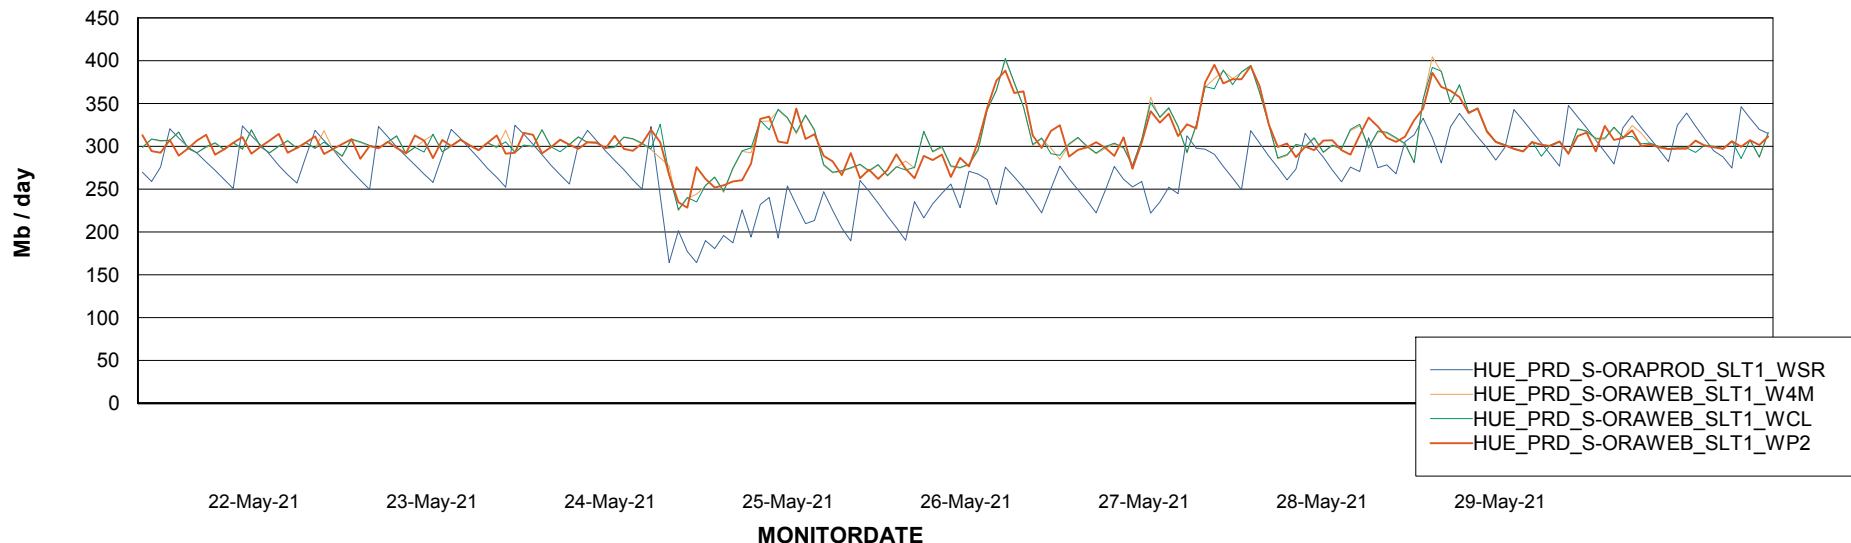

ABSSolute Application ReportServer Services

Avg memory used per ReportServer Service

Weekly SLA Customer Report

Customer HUE_Production
Database ID 104

ABSSolute Web Component Services

Avg memory used per ABS Web component