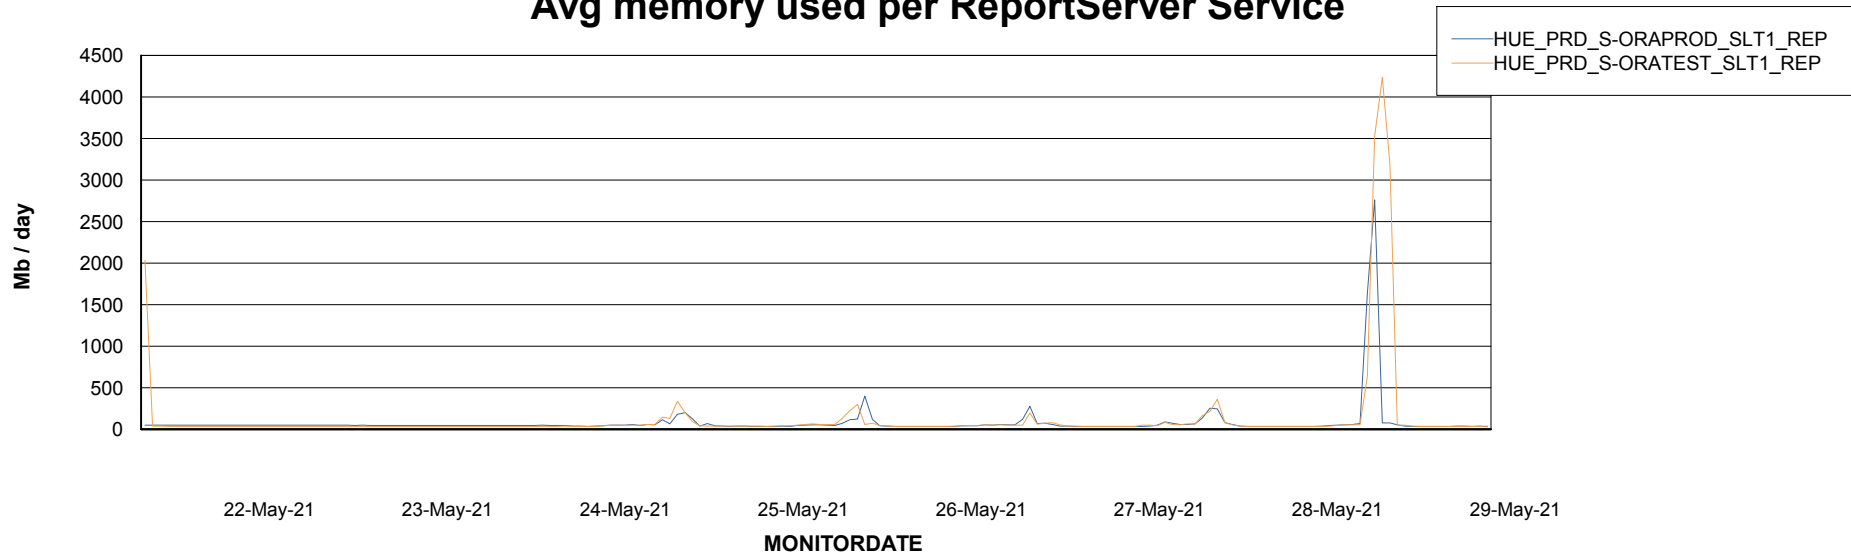

ABSSolute Application ReportServer Services

Avg memory used per ReportServer Service