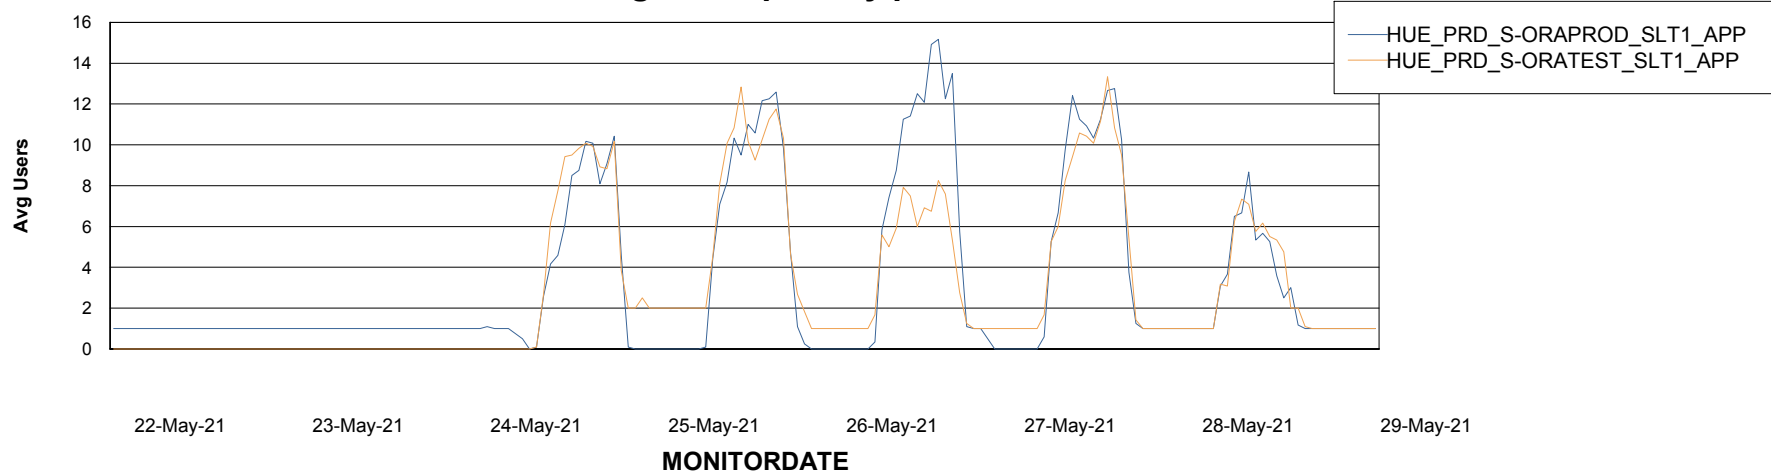

Weekly SLA Customer Report

Customer HUE_Production
Database ID 104

ABSSolute Application Server Services

Avg memory used per ABS Server Service

Avg users per day per ABS server

Weekly SLA Customer Report

Customer HUE_Production
Database ID 104