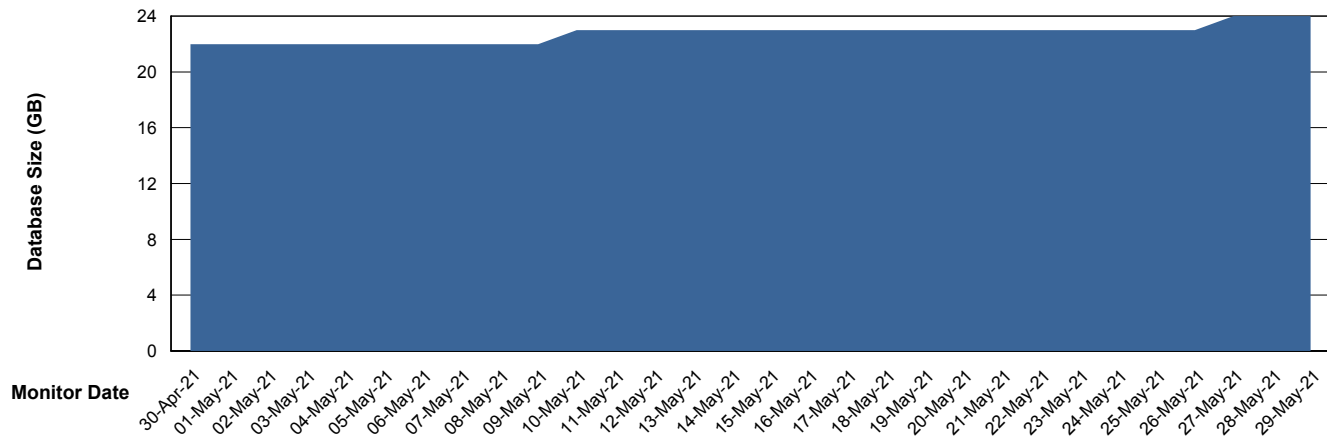

DATABASE SIZE HUE_PRD_S-ORAPROD_DB

Database growth over last month