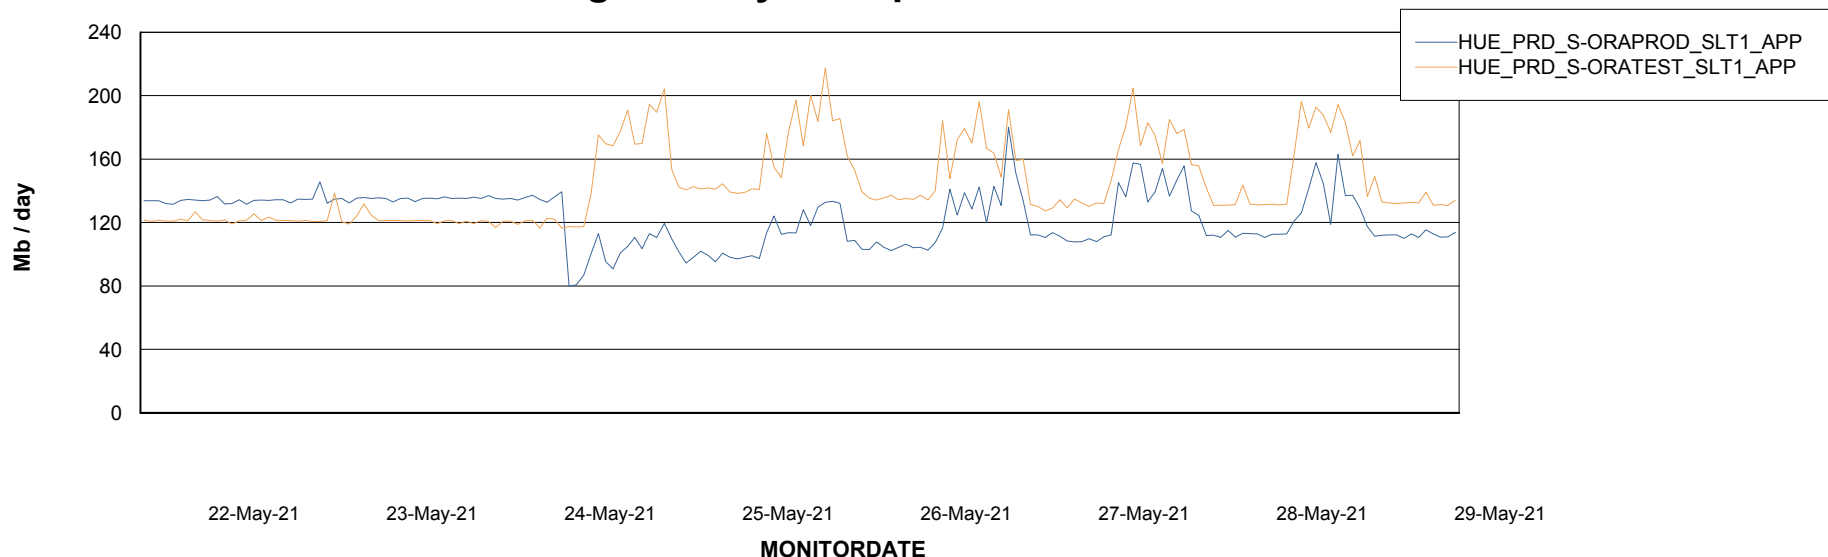

ABSSolute Application Server Services

Avg memory used per ABS Server Service