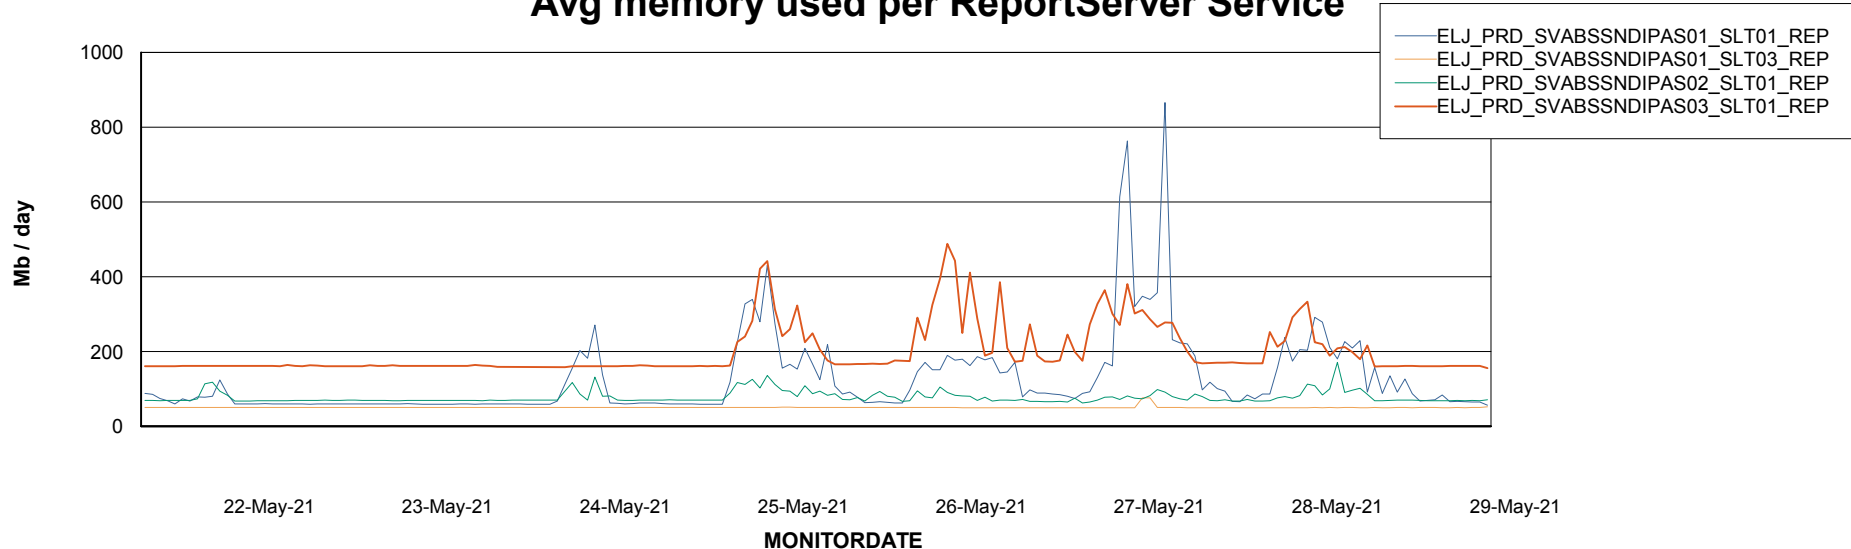

ABSSolute Application ReportServer Services

Avg memory used per ReportServer Service