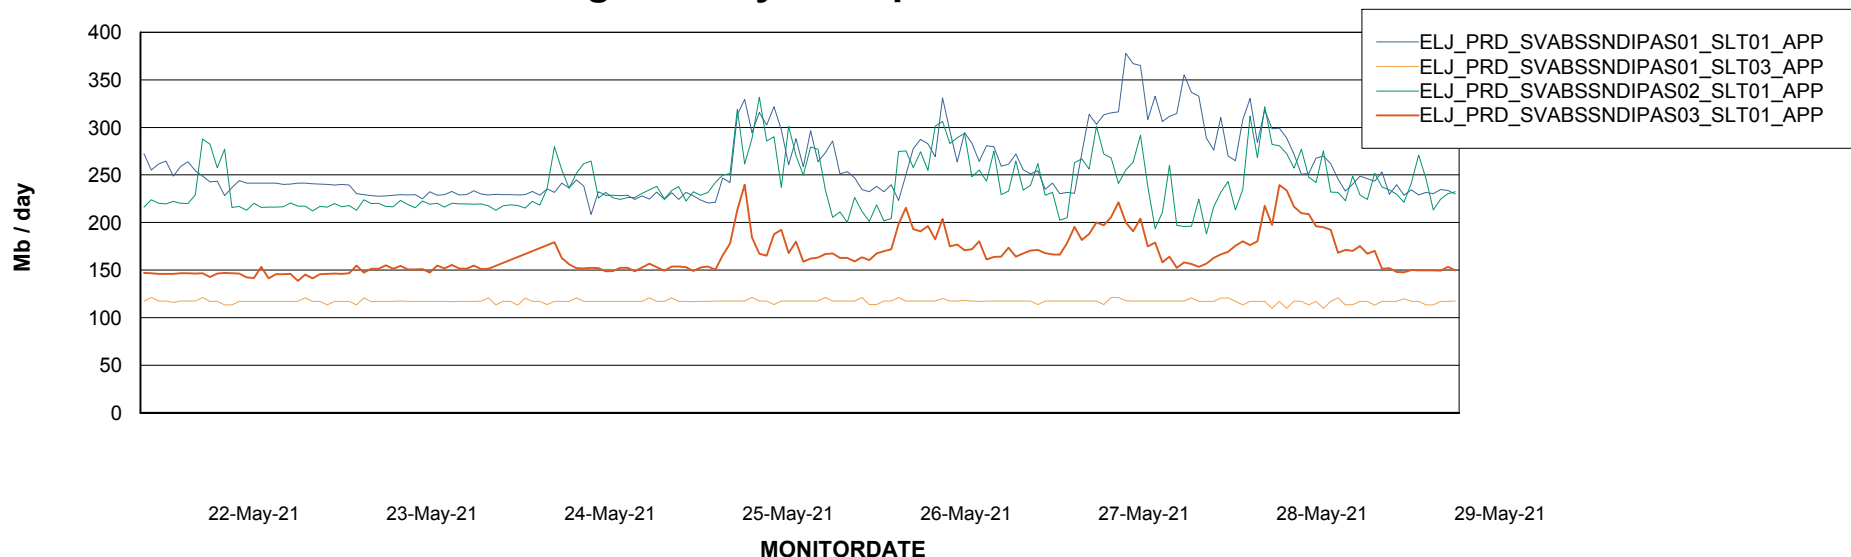

ABSSolute Application Server Services

Avg memory used per ABS Server Service