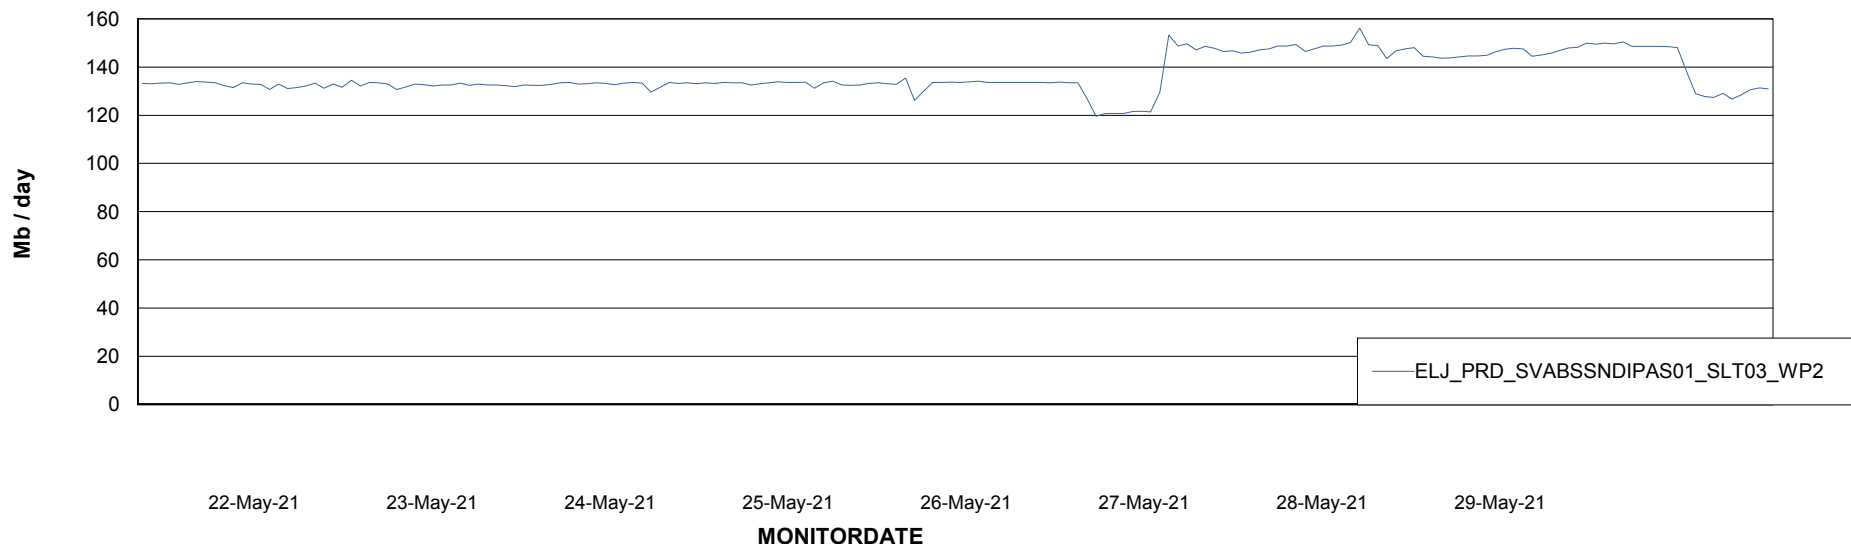

ABSSolute Web Component Services

Avg memory used per ABS Web component