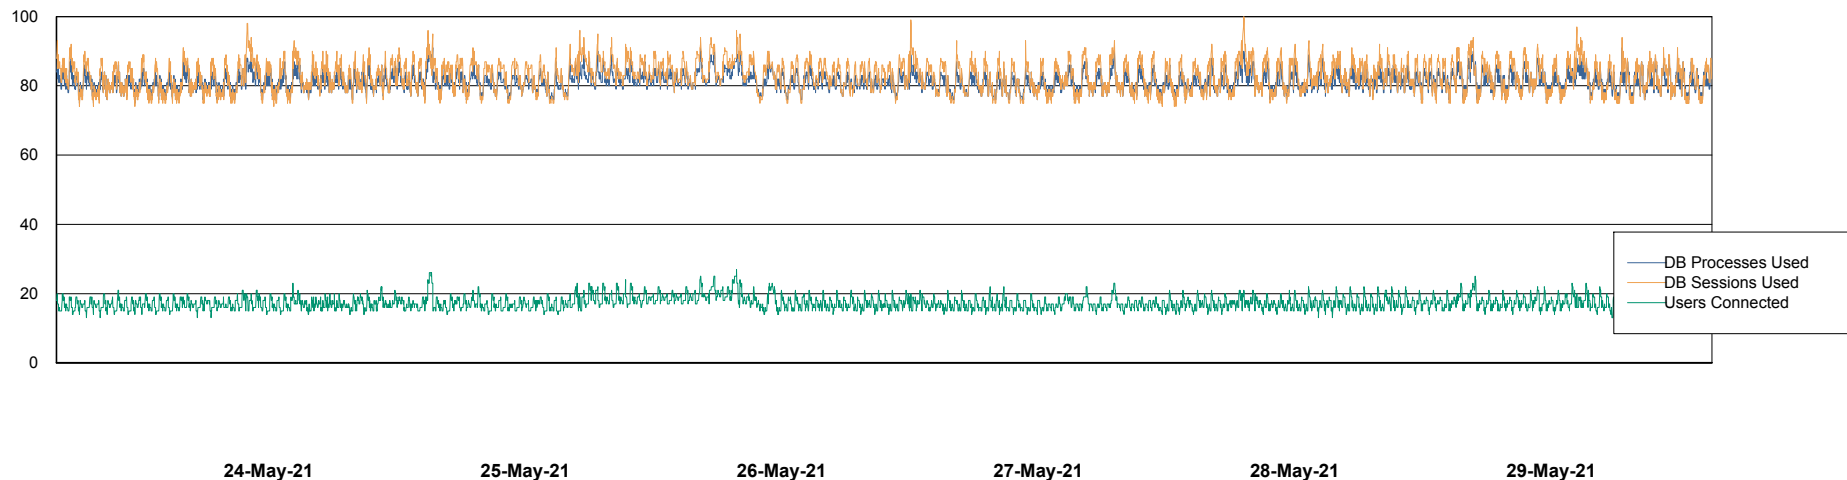

Database Performance ELJDB_PRD_BI