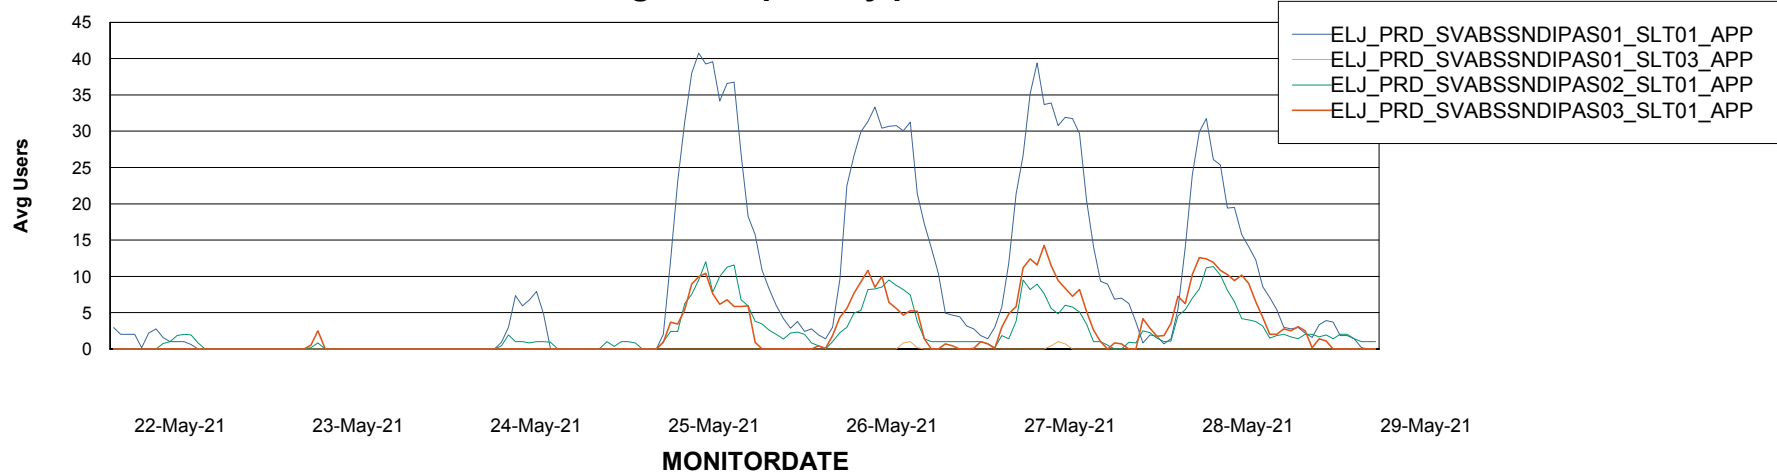

Avg users per day per ABS server