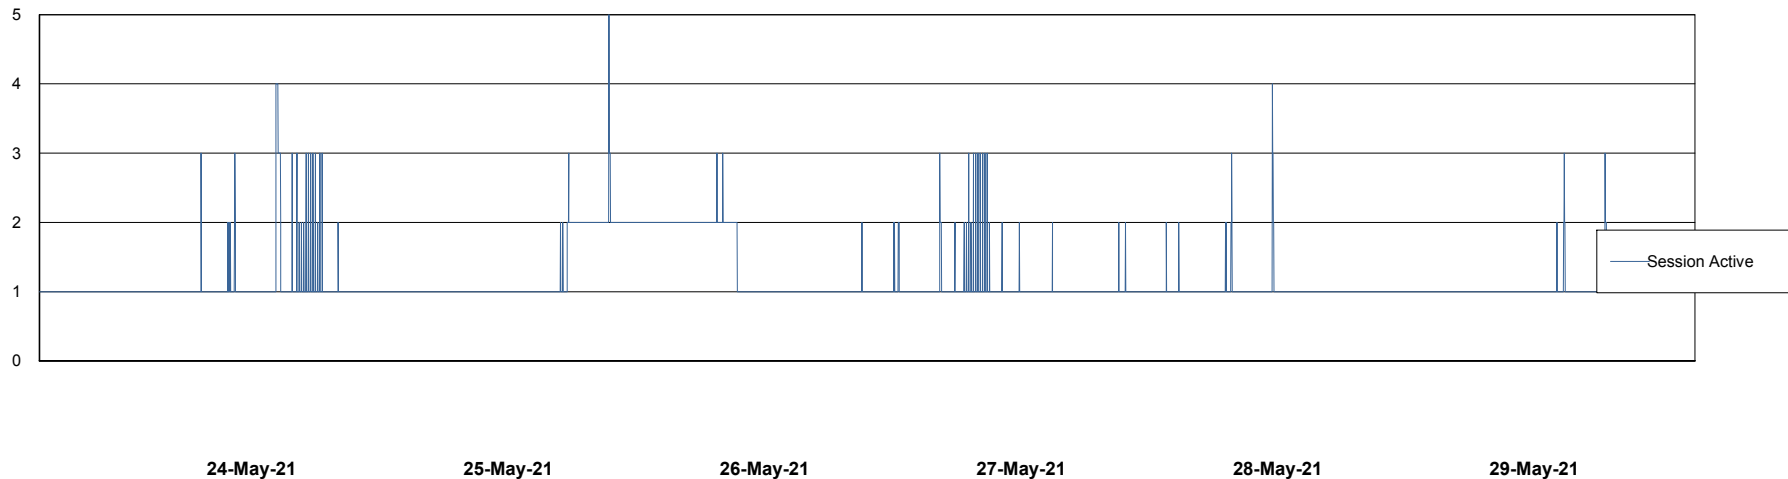

Database Performance ELJDB_PRD_BI