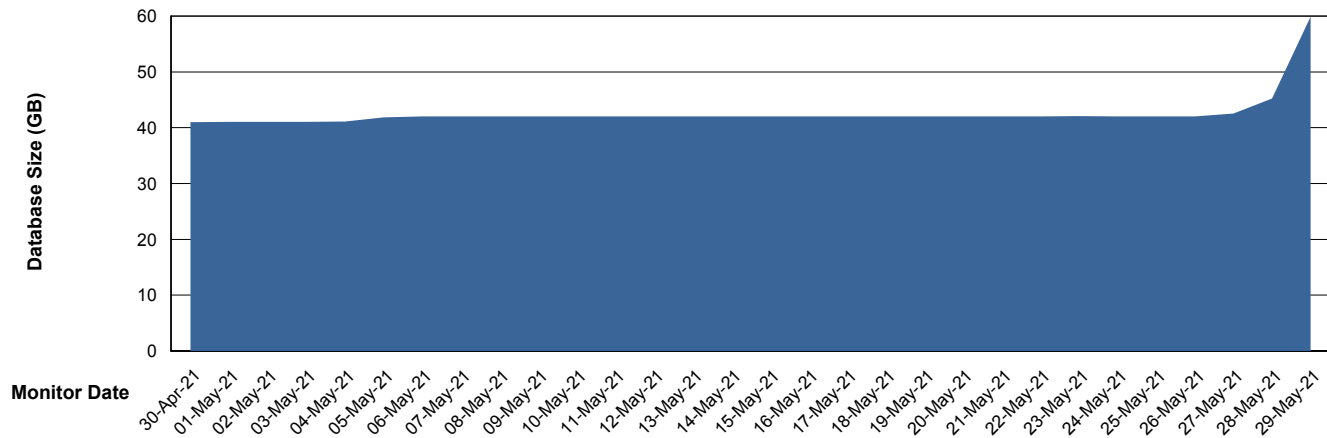

# Weekly SLA Customer Report

Customer ELJ Production  
Database ID 72

DATABASE SIZE ELJDB\_PRD\_BI

### Database growth over last month

DATABASE SIZE ELJDB\_Production

### Database growth over last month