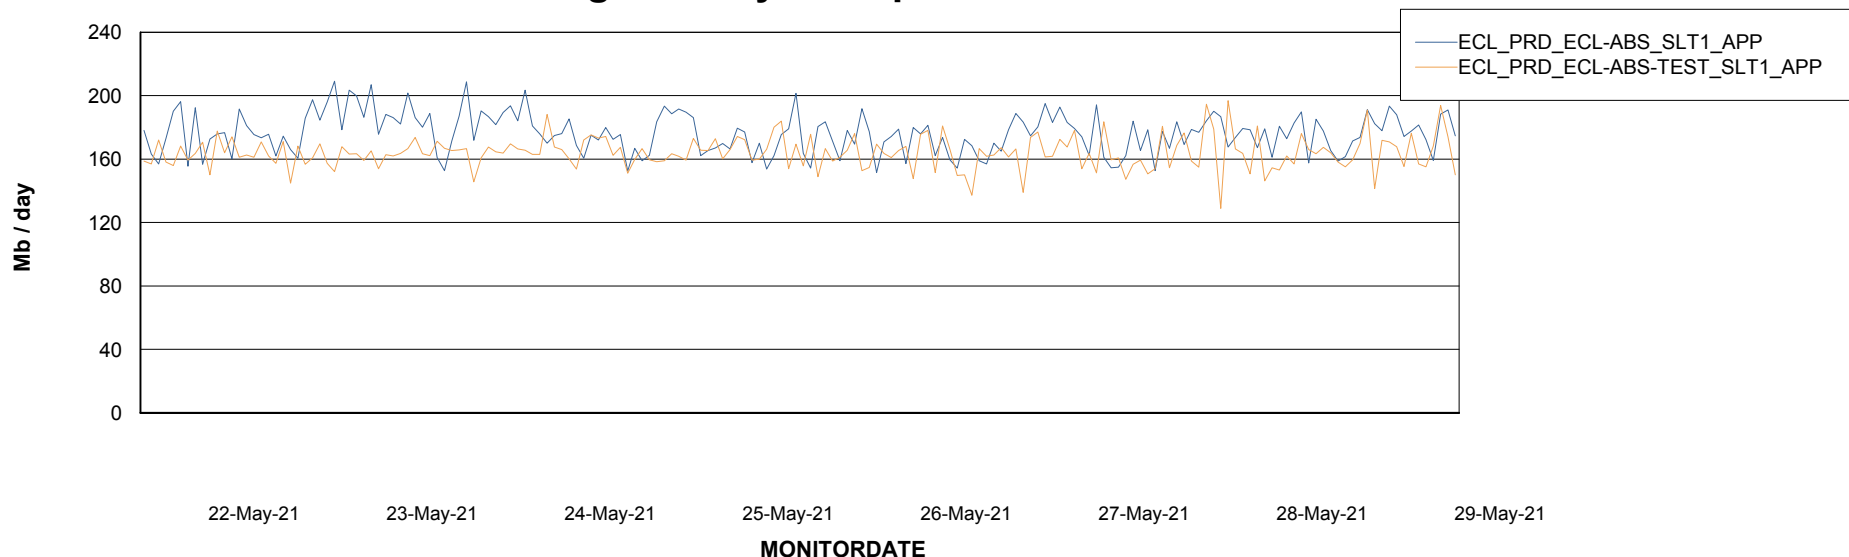

ABSSolute Application Server Services

Avg memory used per ABS Server Service