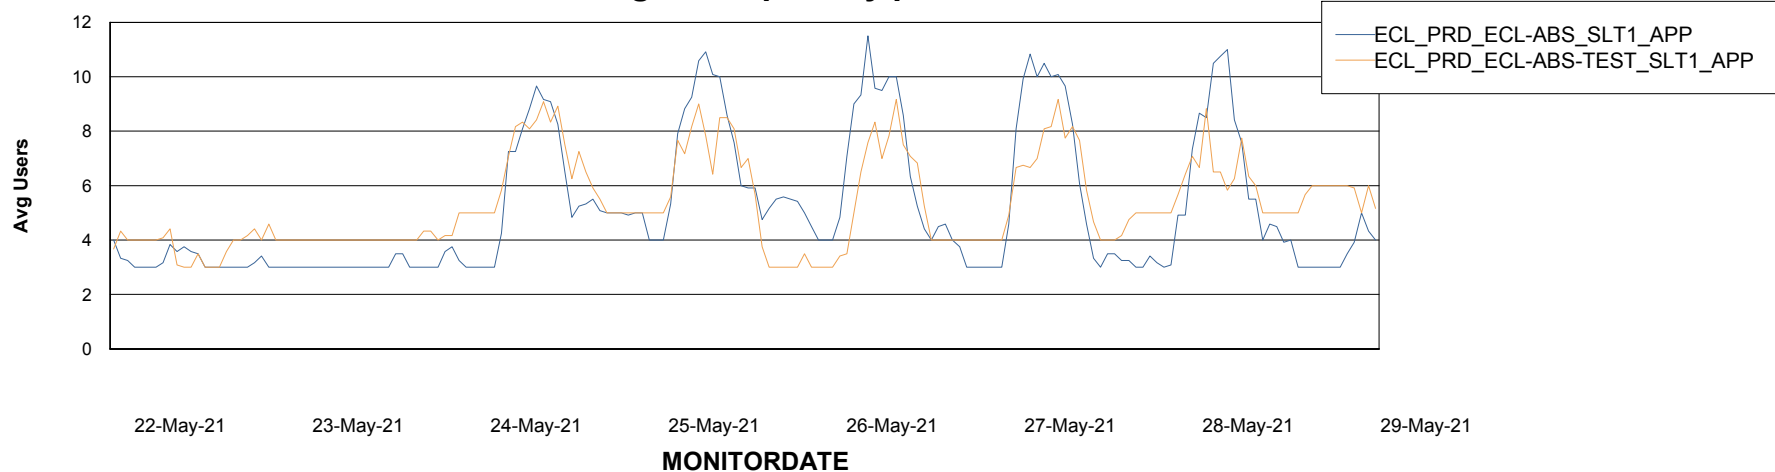

Avg users per day per ABS server