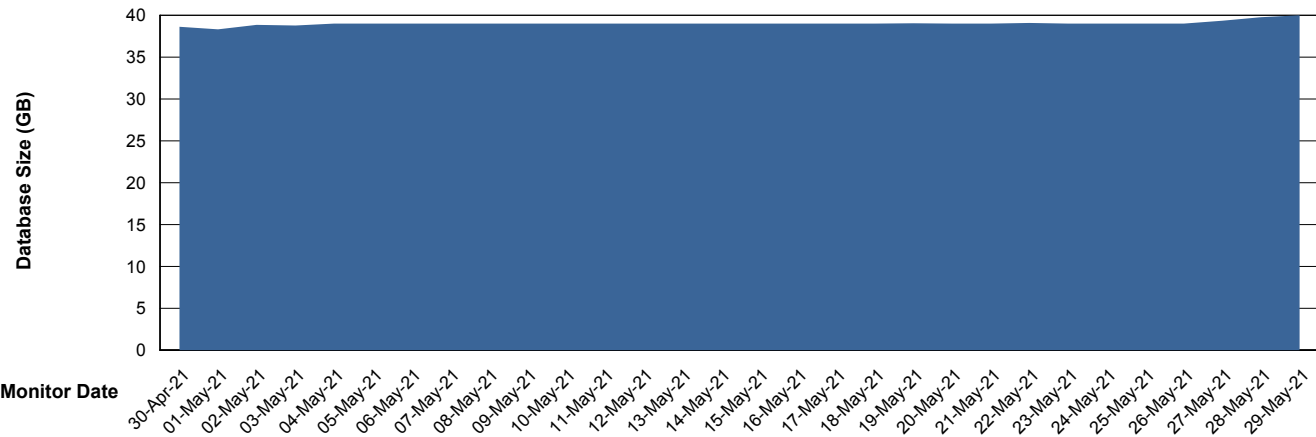

DATABASE SIZE ECLDB_Production

Database growth over last month