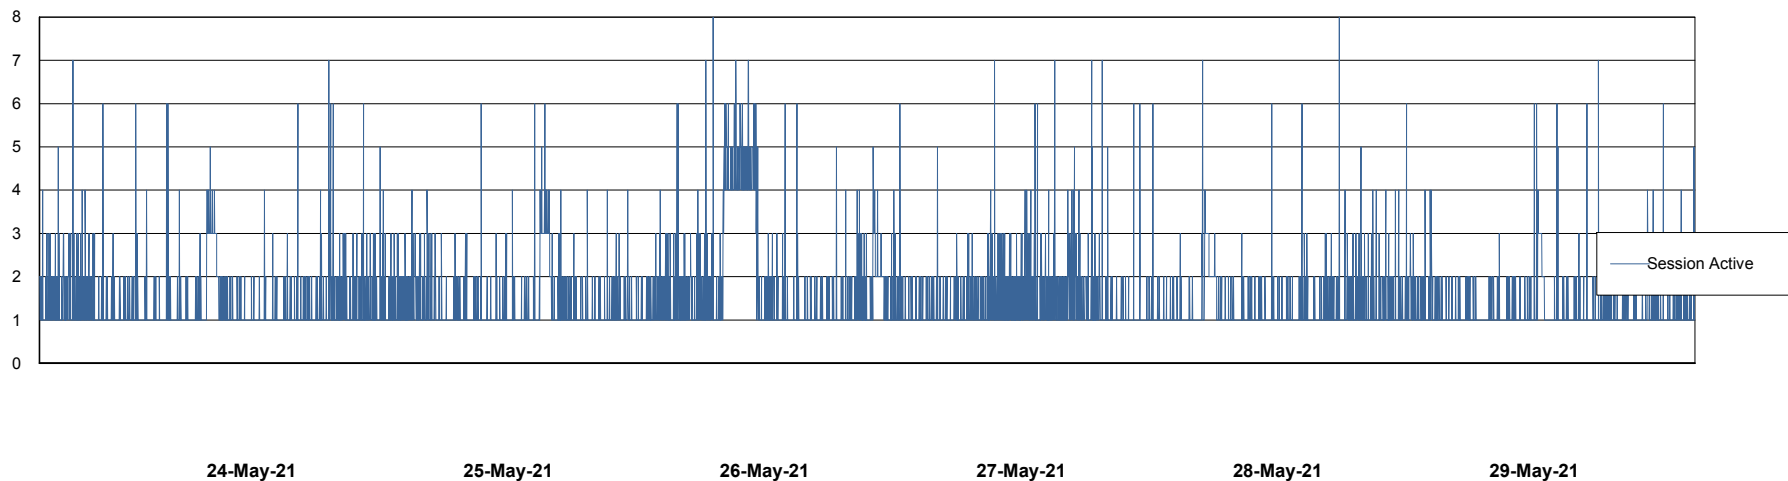

Database Performance ECLDB_Production