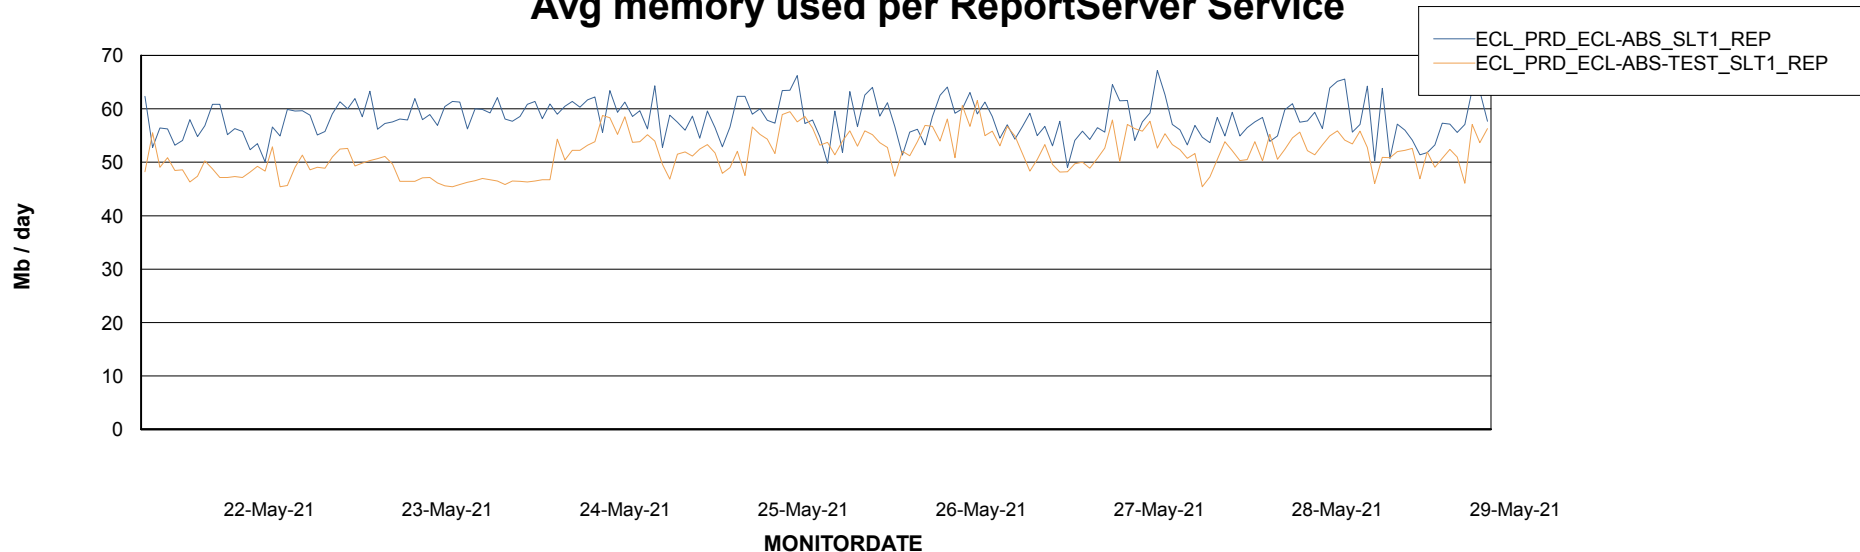

ABSSolute Application ReportServer Services

Avg memory used per ReportServer Service