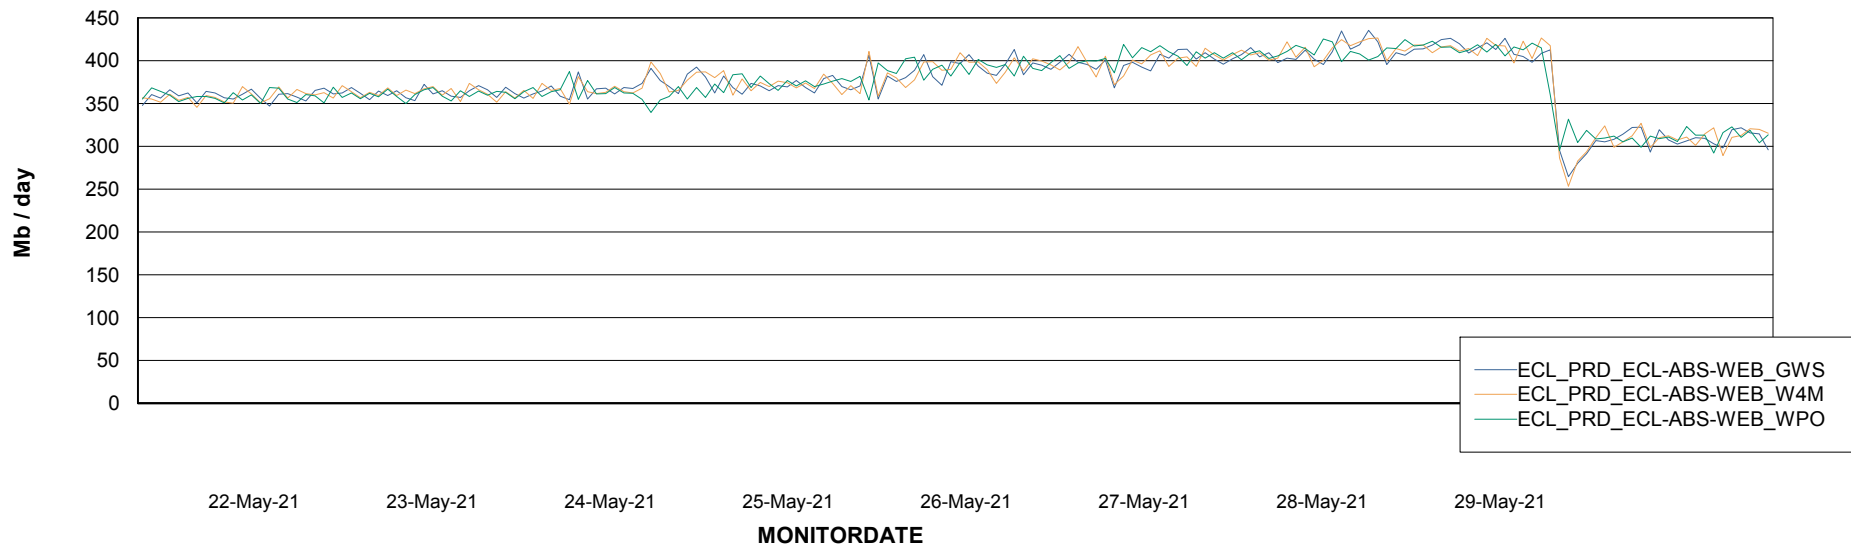

ABSSolute Web Component Services

Avg memory used per ABS Web component