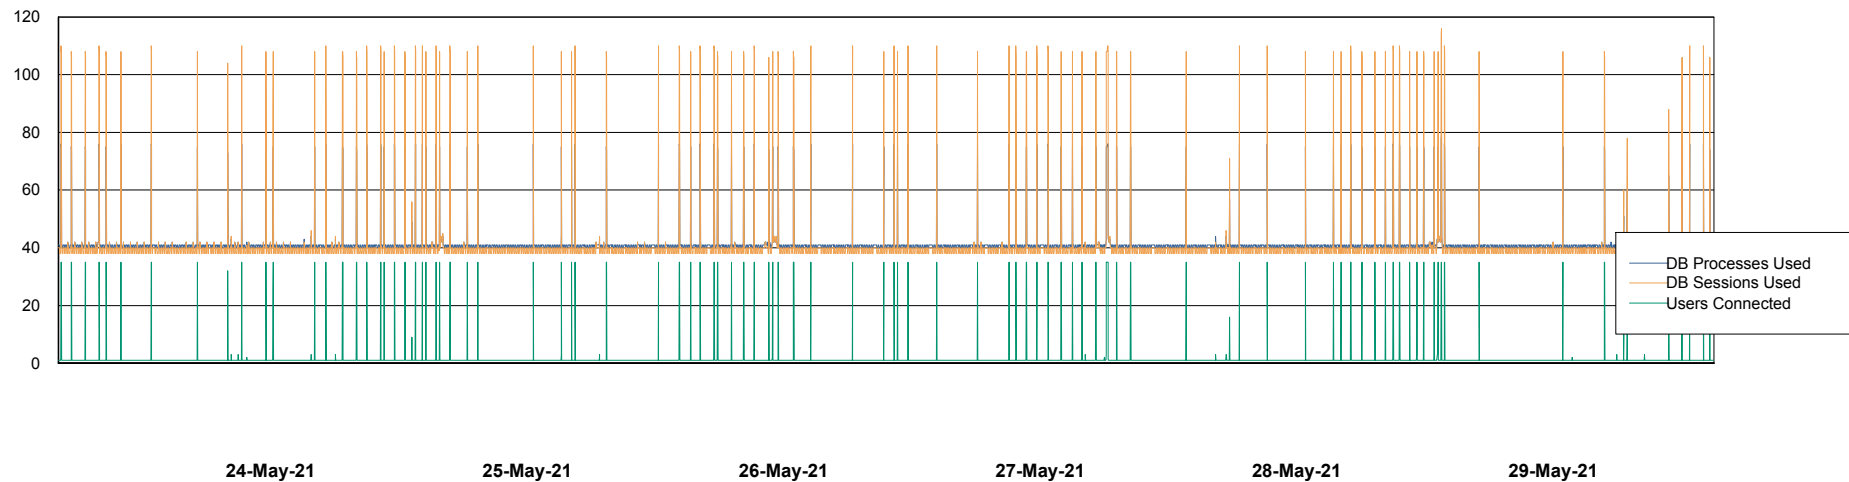

Database Performance ECLDB_Standby