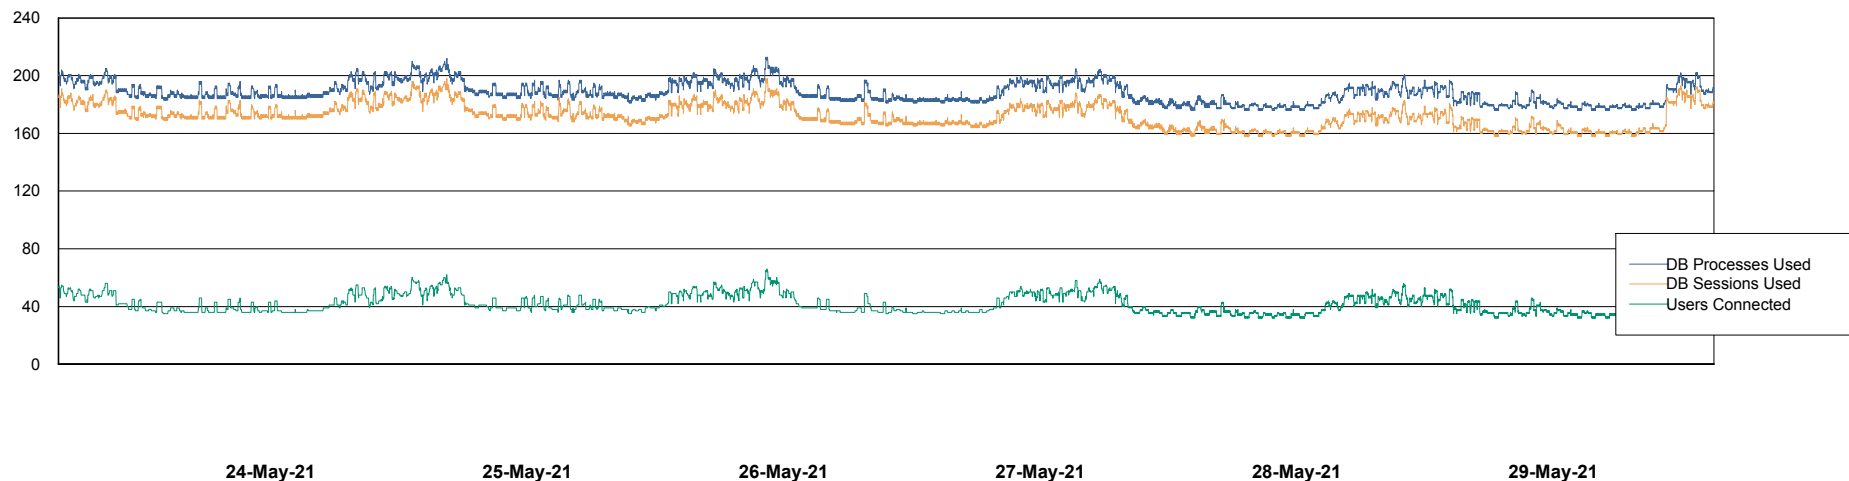

Database Performance ECLDB_Production