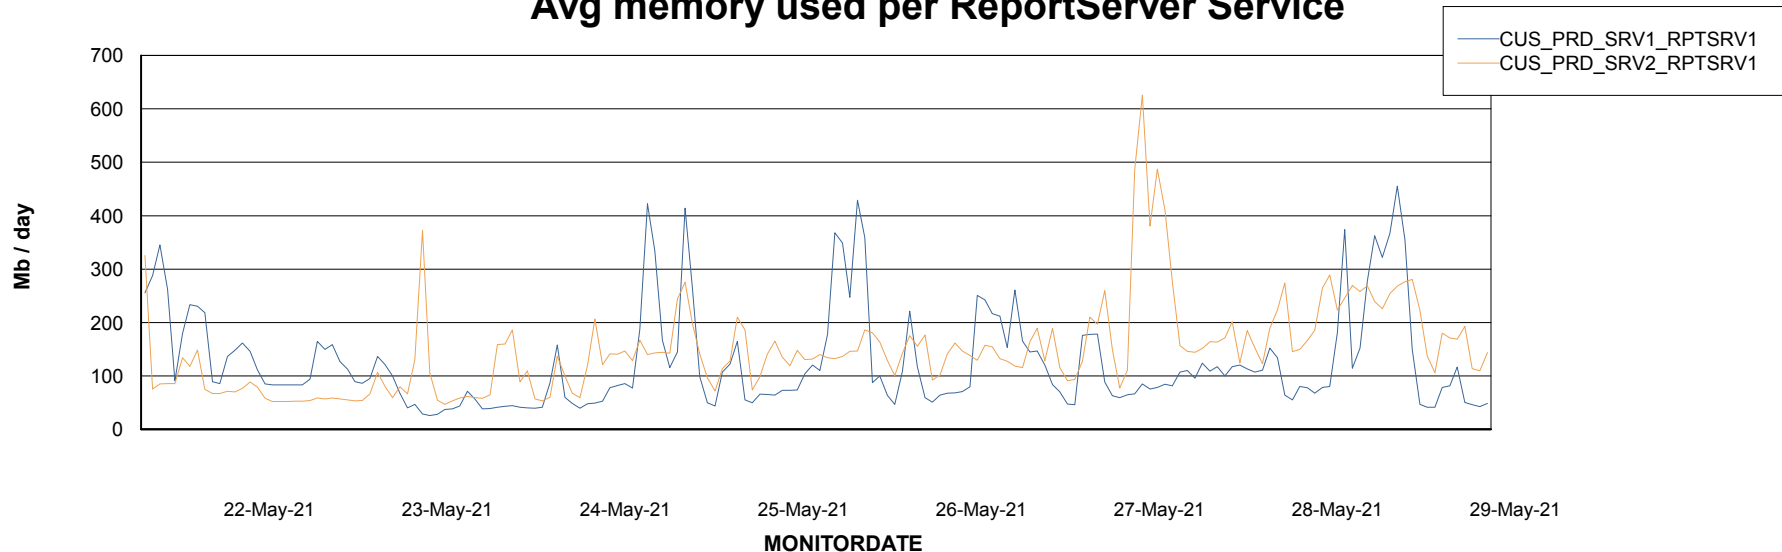

Avg memory used per ABS Server Service

Avg users per day per ABS server

Weekly SLA Customer Report

Customer CUS Production
Database ID 84

ABSolute Web Component Services

Avg memory used per ReportServer Service