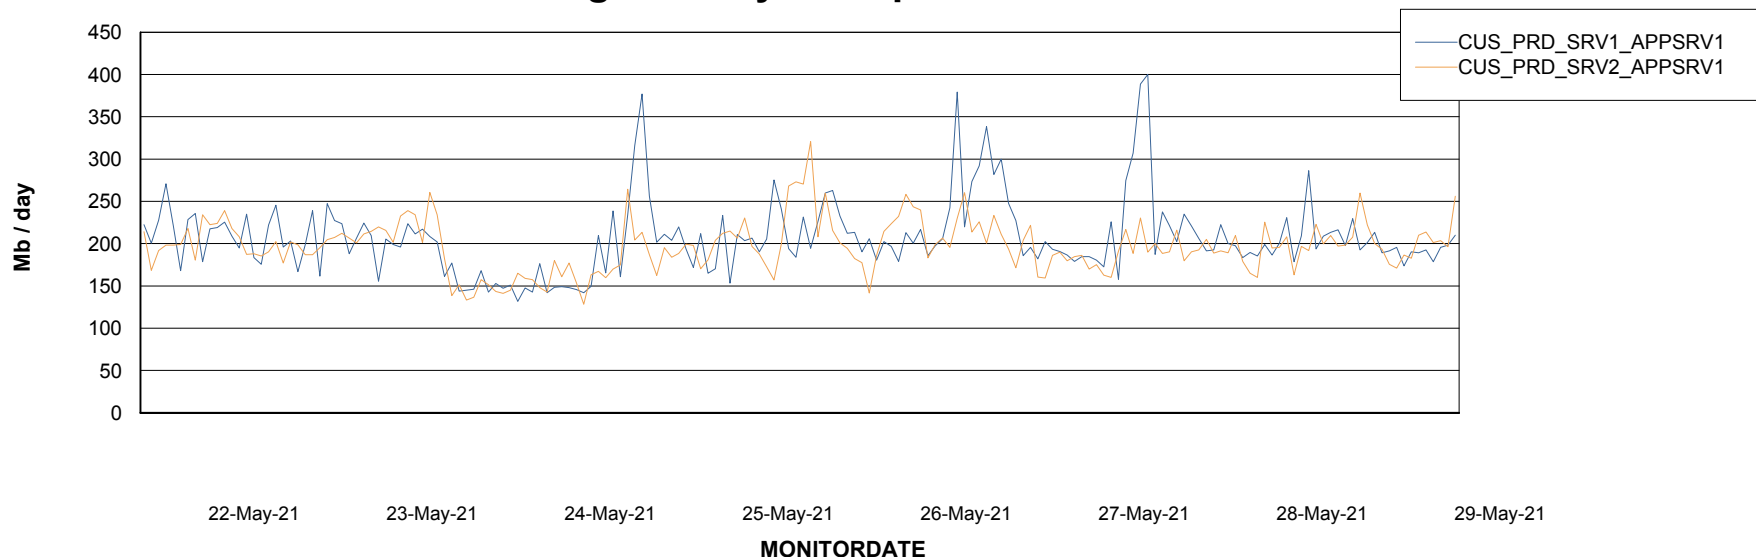

ABSolute Application Server Services

Avg memory used per ABS Server Service