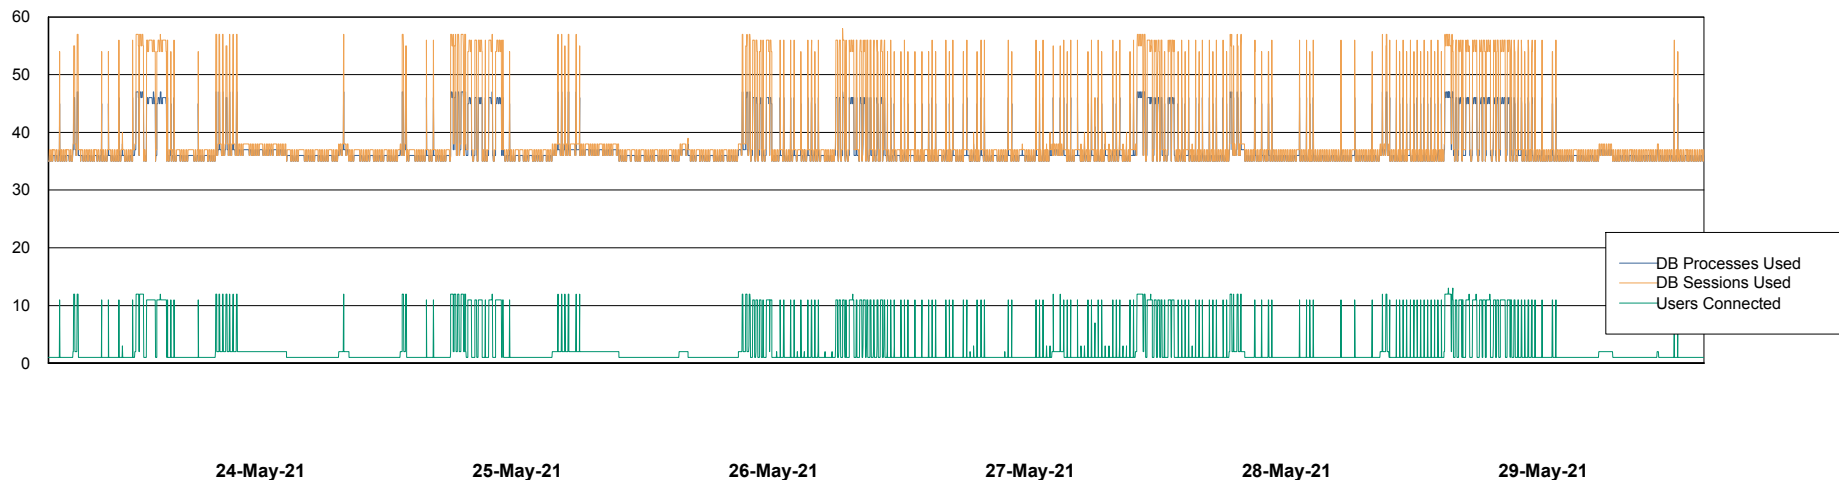

Weekly SLA Customer Report

Customer CUS Production
Database ID 84

Database Performance CUS_ProdDB_Primary

Weekly SLA Customer Report

Customer CUS Production
Database ID 84

Database Performance CUS_ProdDB_Standby