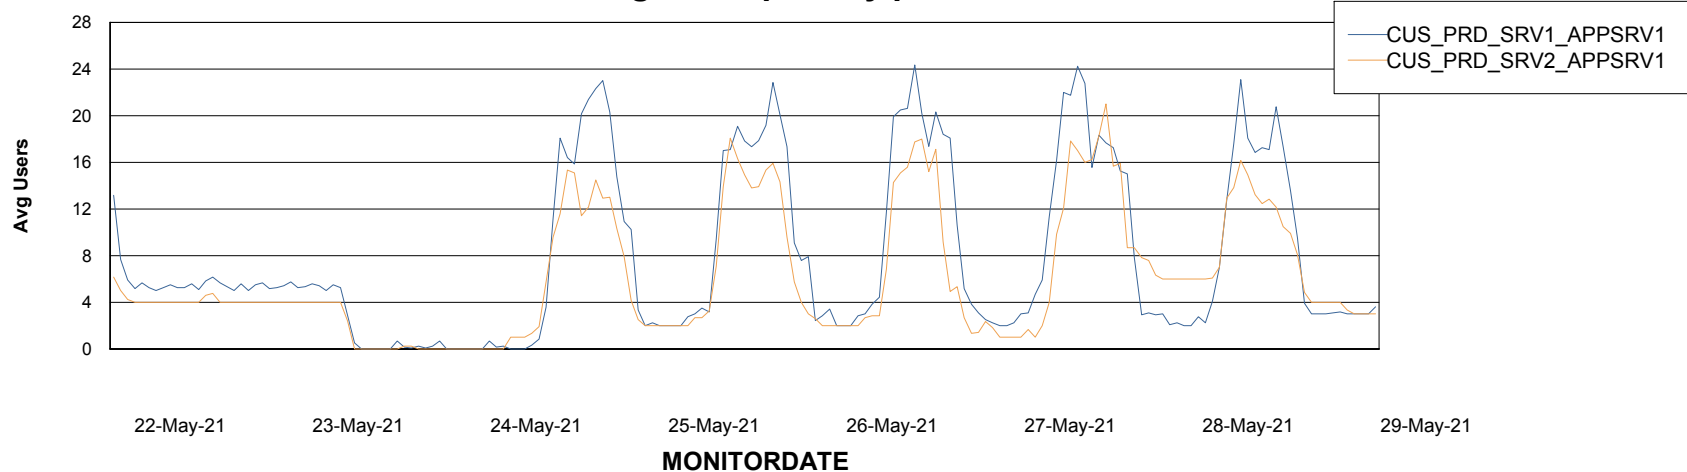

Avg users per day per ABS server