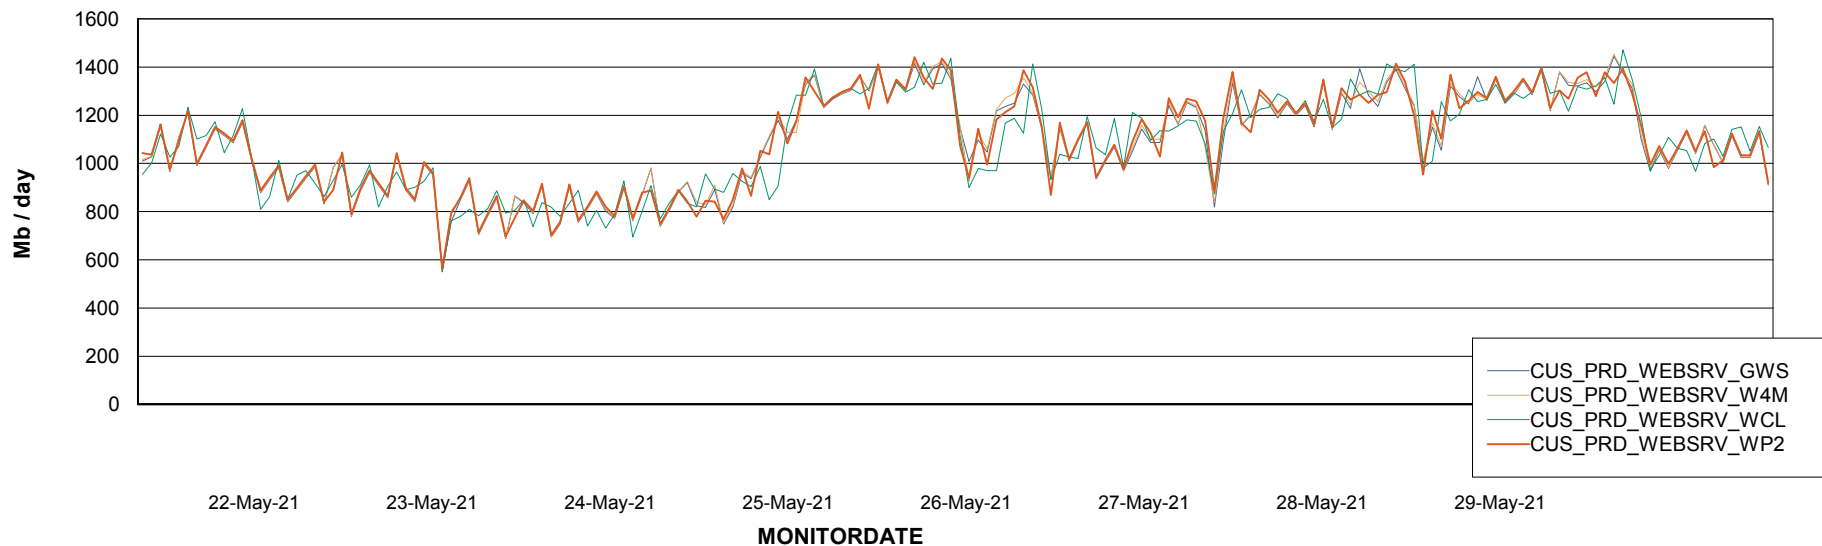

ABSSolute Web Component Services

Avg memory used per ABS Web component