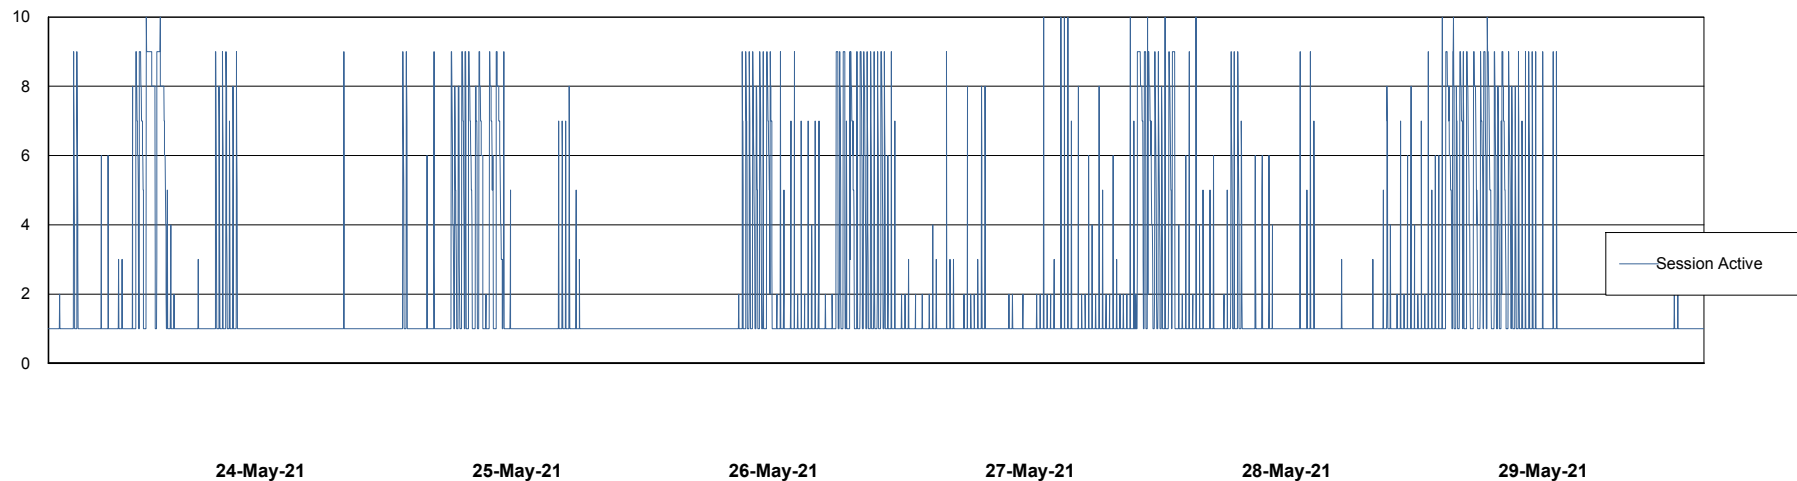

Weekly SLA Customer Report

Customer CUS Production
Database ID 84

Database Performance CUS_ProdDB_Primary

Weekly SLA Customer Report

Customer CUS Production
Database ID 84

Database Performance CUS_ProdDB_Standby