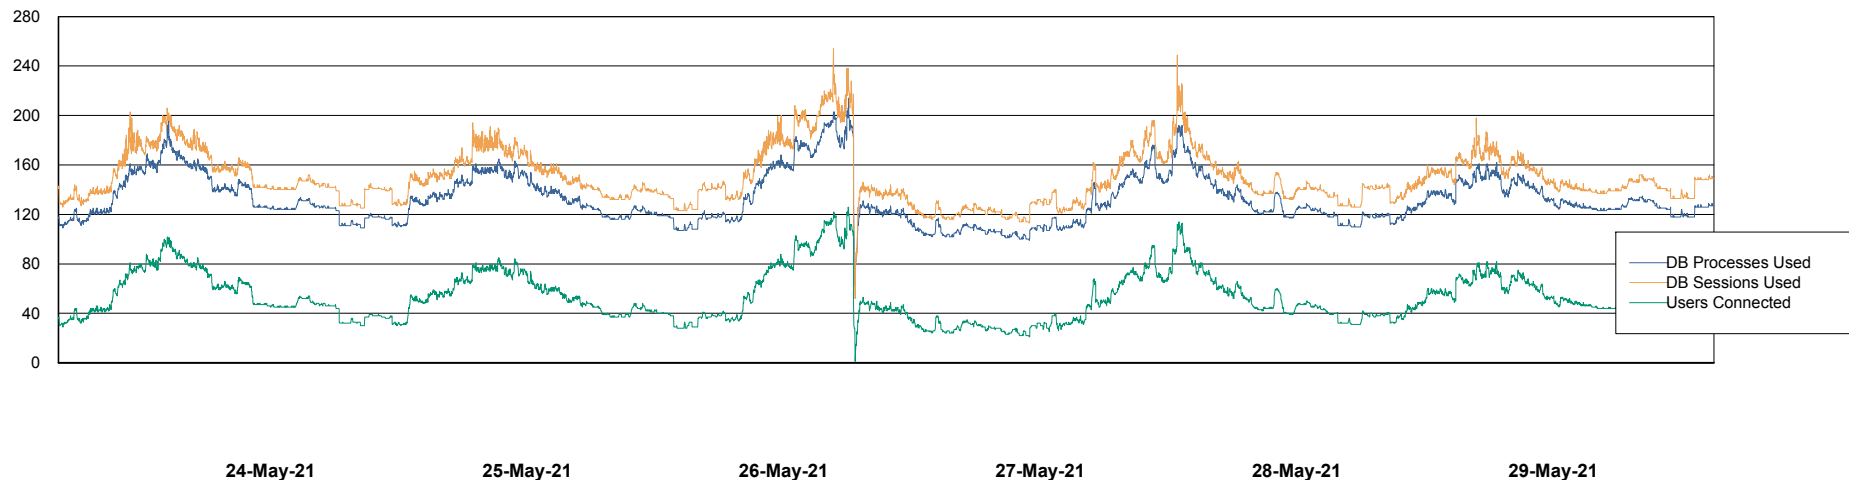

Harddisk Usage CUS_StandByDBSrv_ABSDB2

	Free disk space on c: (%)	Total disk space on c: (Gb)	Free disk space on d: (%)	Total disk space on d: (Gb)
29-May-21	73	199	35	1,024
28-May-21	73	199	35	1,024
27-May-21	73	199	35	1,024
26-May-21	73	199	36	1,024
25-May-21	73	199	36	1,024
24-May-21	73	199	36	1,024
23-May-21	73	199	36	1,024

Weekly SLA Customer Report

Customer CUS Production
Database ID 84

Database Performance CUS_ProdDB_Primary

Weekly SLA Customer Report

Customer CUS Production
Database ID 84

Database Performance CUS_ProdDB_Standby