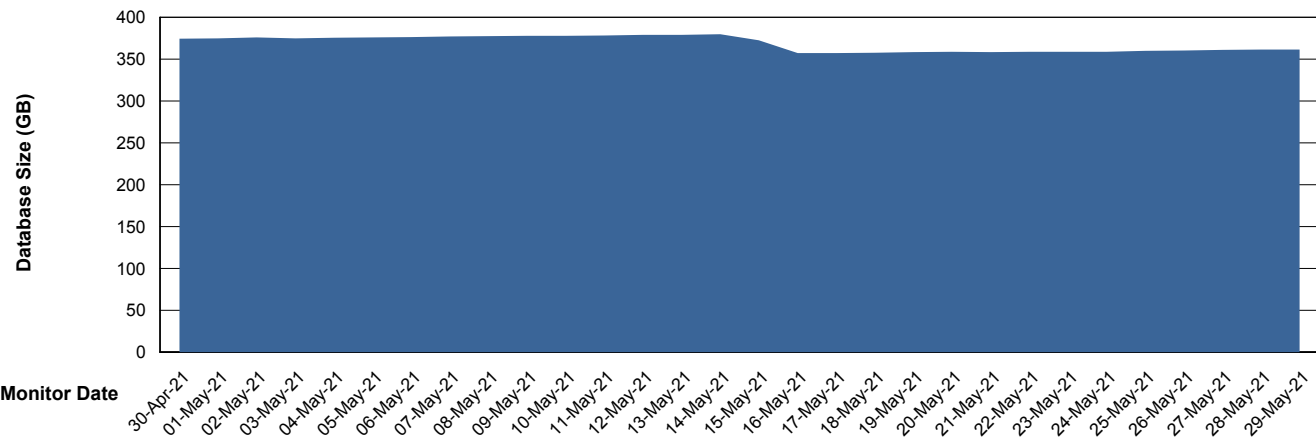

DATABASE SIZE CUS_ProdDB_Primary

Database growth over last month