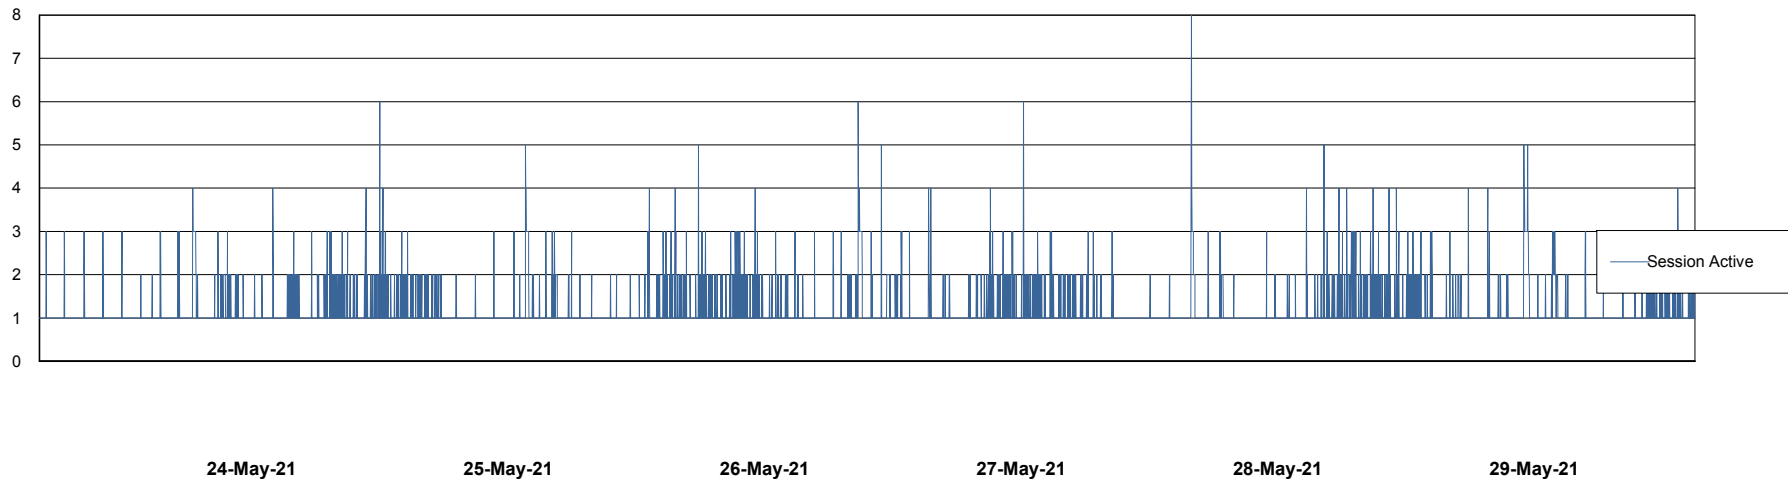

Weekly SLA Customer Report

Customer CLO Production
Database ID 38

Database Performance CLODB_PRD_BI

Weekly SLA Customer Report

Customer CLO Production
Database ID 38

Database Performance CLODB_PRD_Production