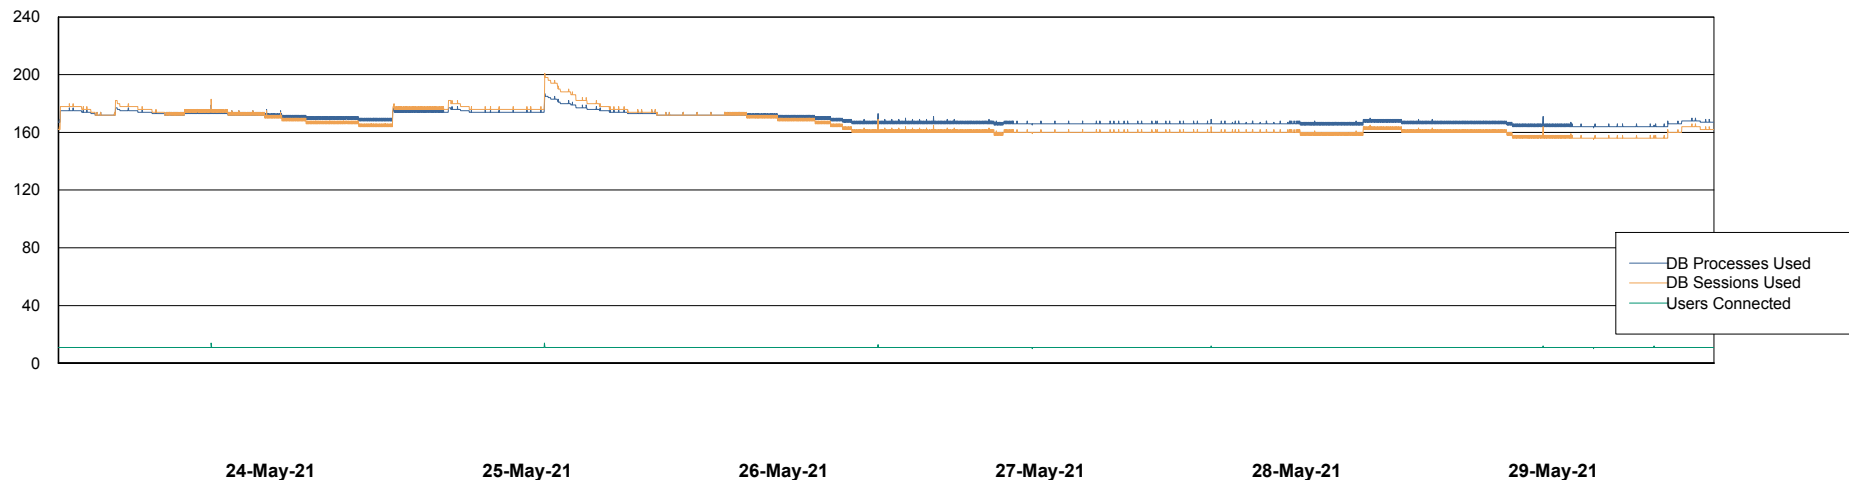

Weekly SLA Customer Report

Customer CLO Production
Database ID 38

Database Performance CLODB_PRD_Standby

Weekly SLA Customer Report

Customer CLO Production
Database ID 38

Database Performance CLODB_PRD_Test