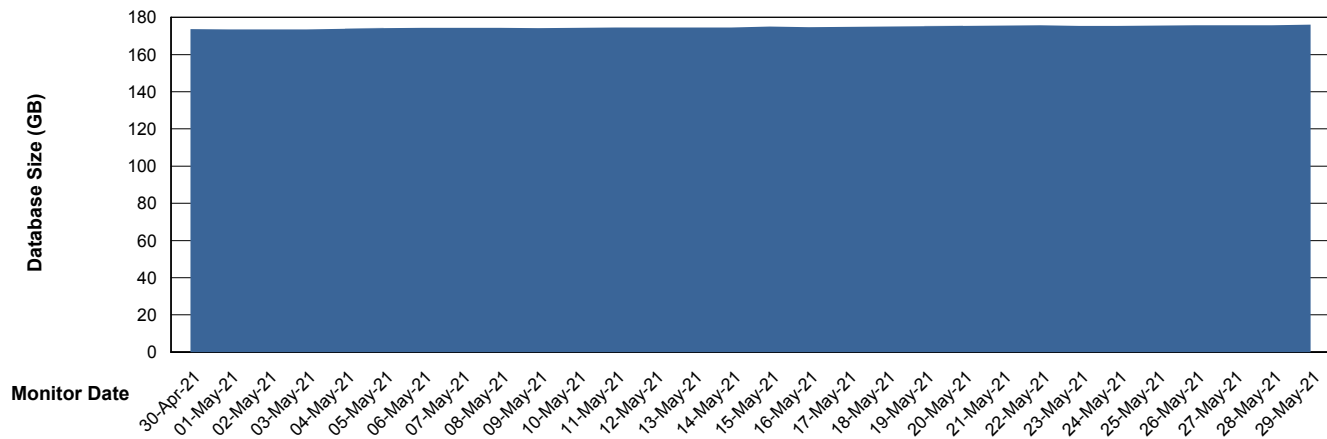

DATABASE SIZE CLODB_PRD_BI

Database growth over last month