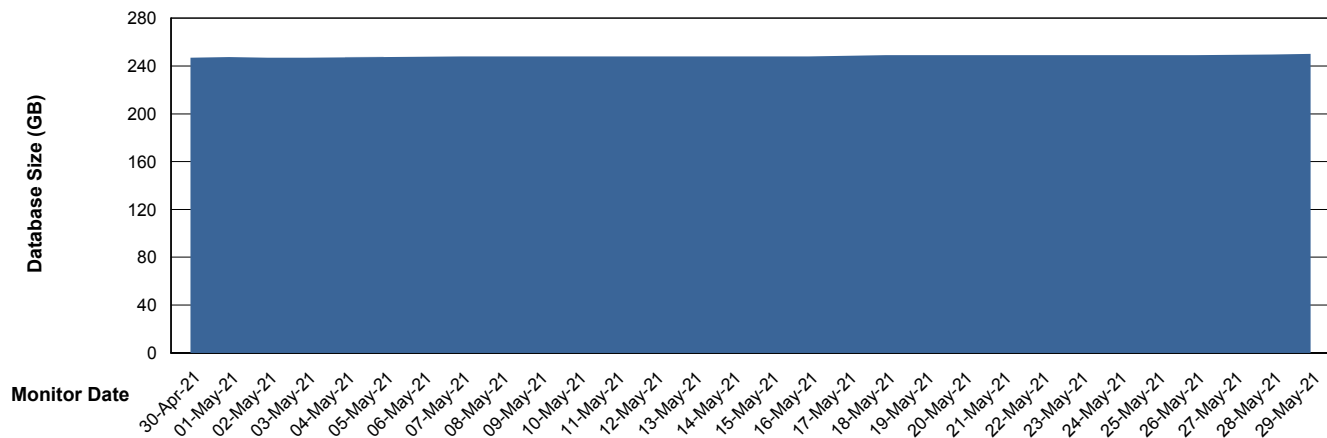

Weekly SLA Customer Report

Customer CLO Production
Database ID 38

DATABASE SIZE CLODB_PRD_BI

Database growth over last month

DATABASE SIZE CLODB_PRD_Production

Database growth over last month

Weekly SLA Customer Report