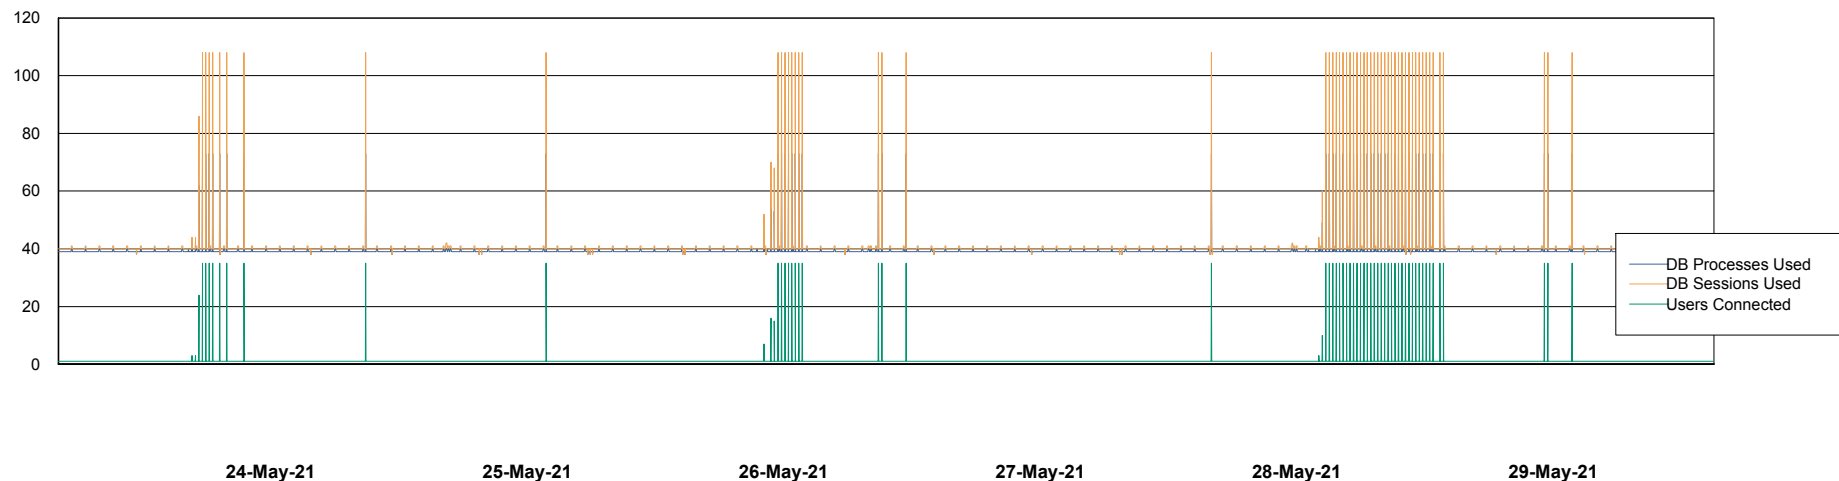

Database Performance CLODB_PRD_Standby