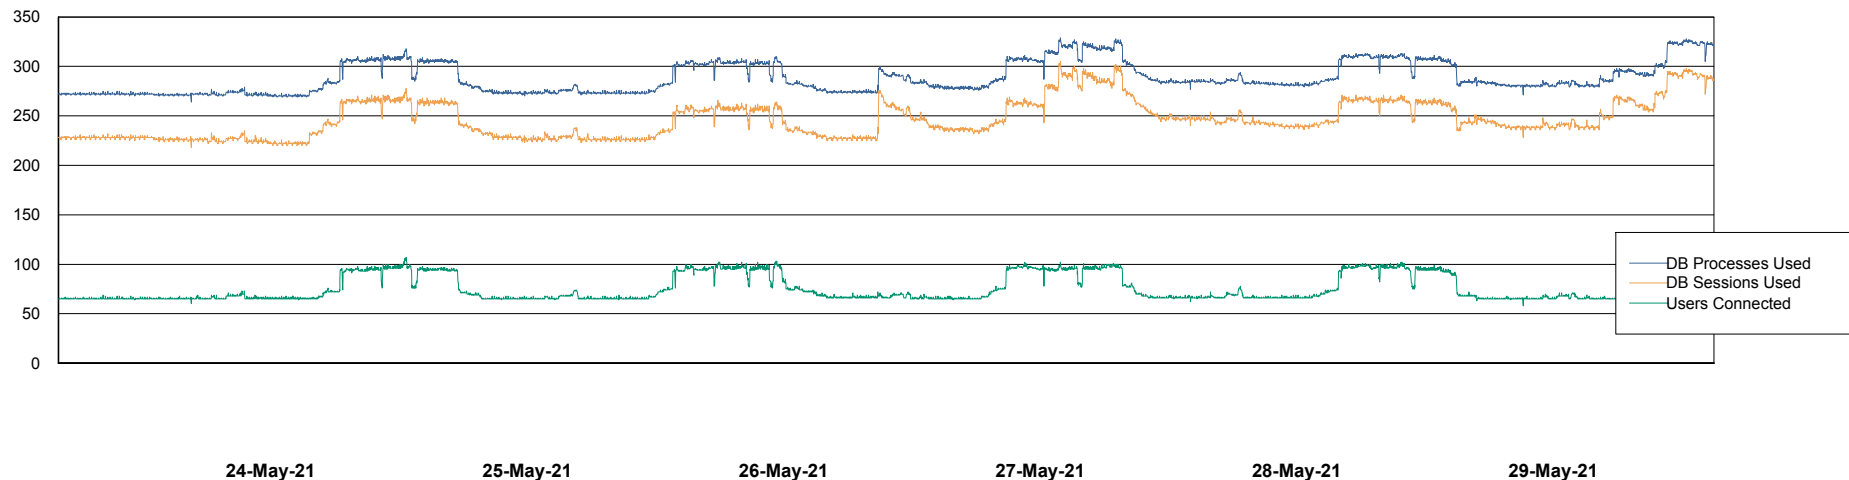

Weekly SLA Customer Report

Customer CLO Production
Database ID 38

Database Performance CLODB_PRD_BI

Weekly SLA Customer Report

Customer CLO Production
Database ID 38

Database Performance CLODB_PRD_Production