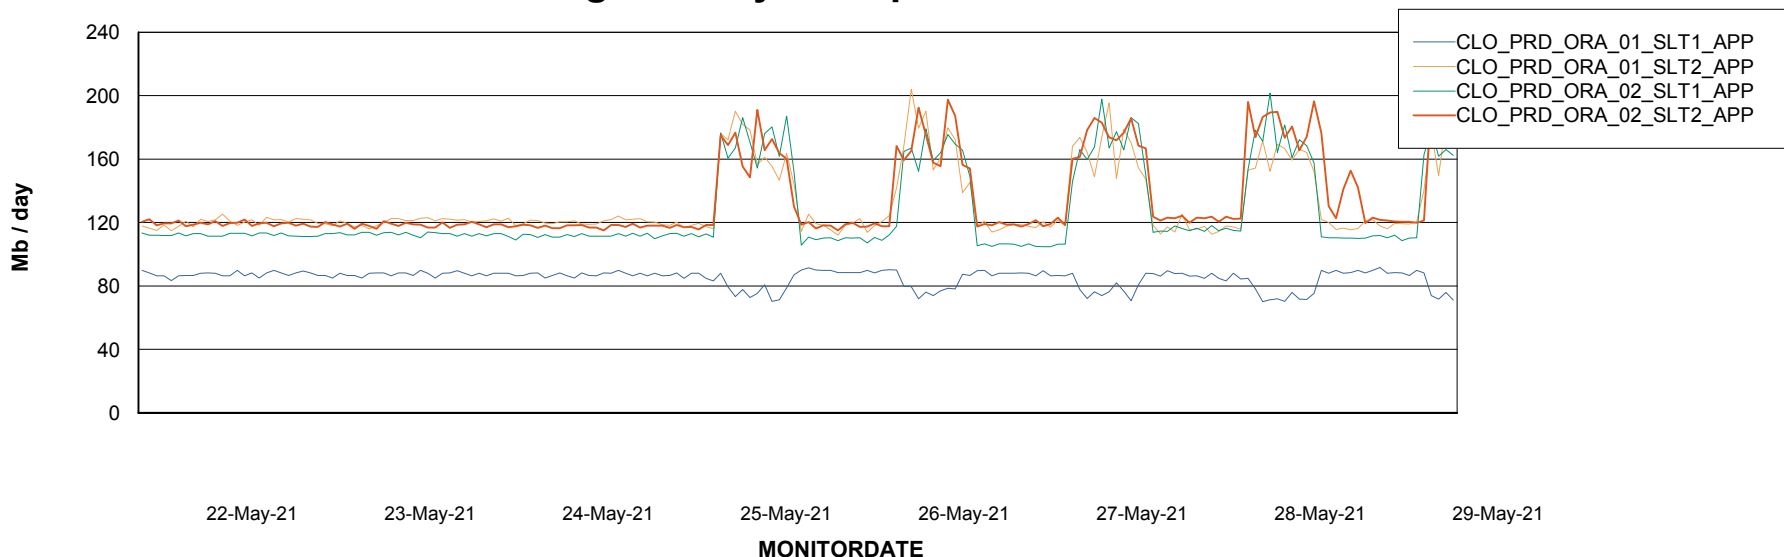

ABSolute Application Server Services

Avg memory used per ABS Server Service