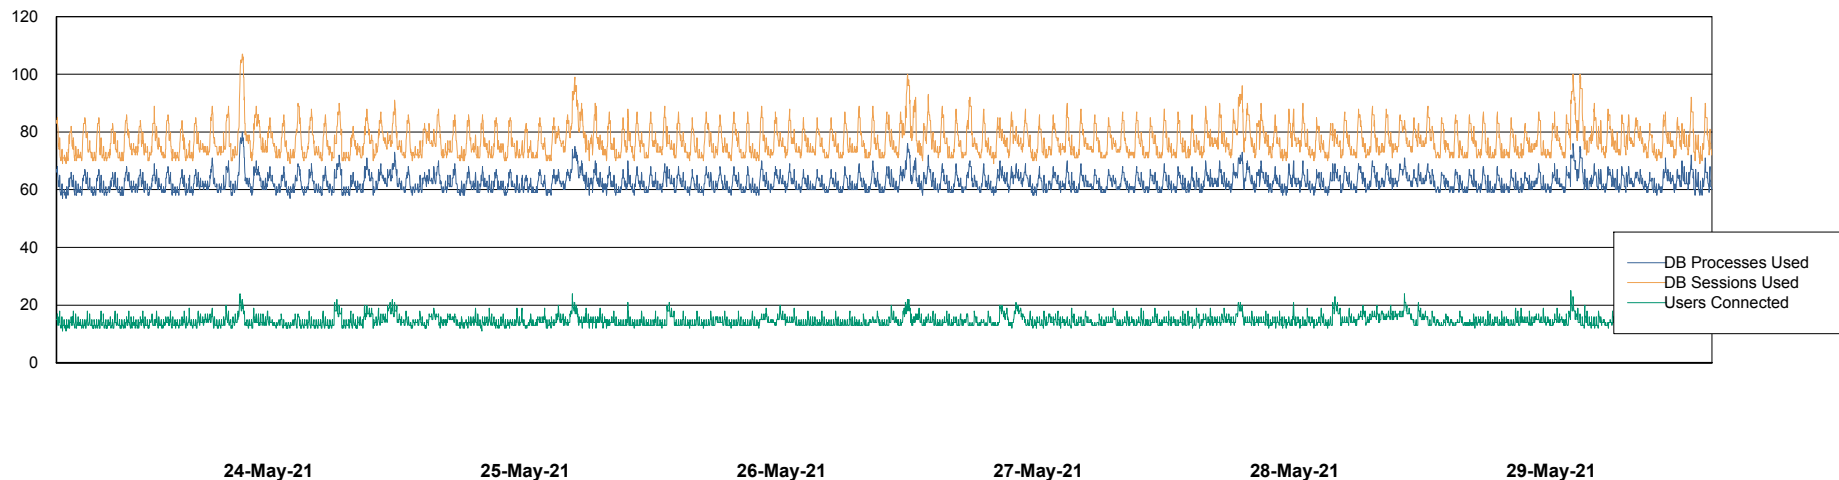

Weekly SLA Customer Report

Customer CLO Production
Database ID 38

Database Performance CLODB_PRD_BI

Weekly SLA Customer Report

Customer CLO Production
Database ID 38

Database Performance CLODB_PRD_Production