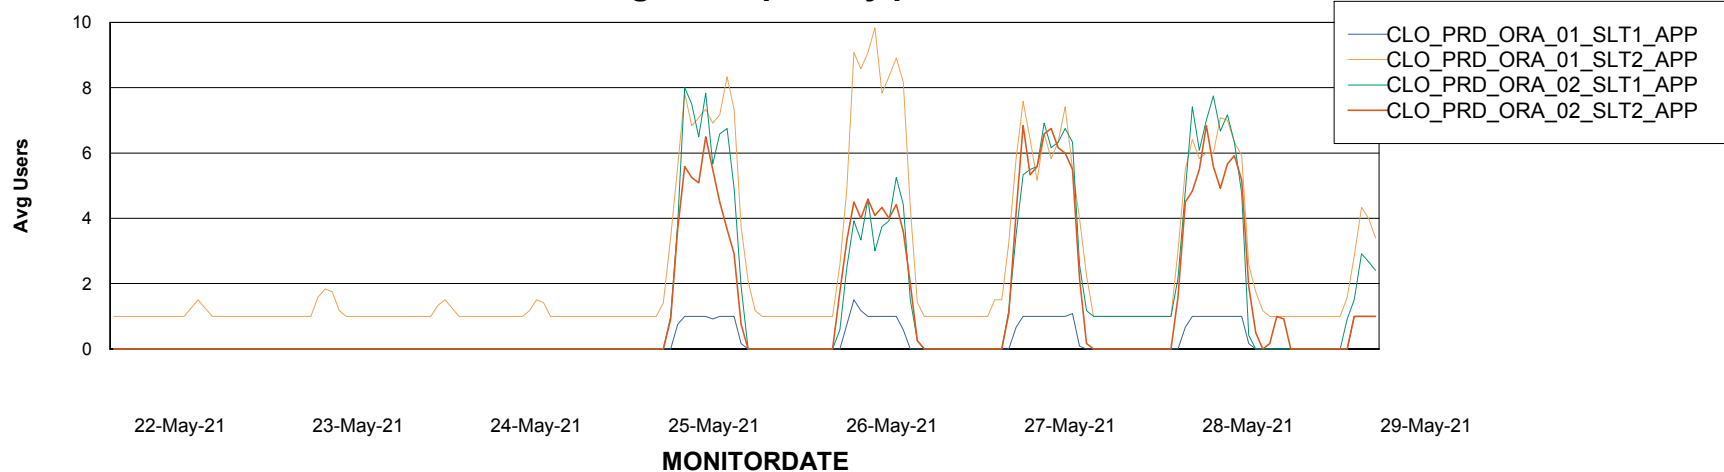

Avg users per day per ABS server