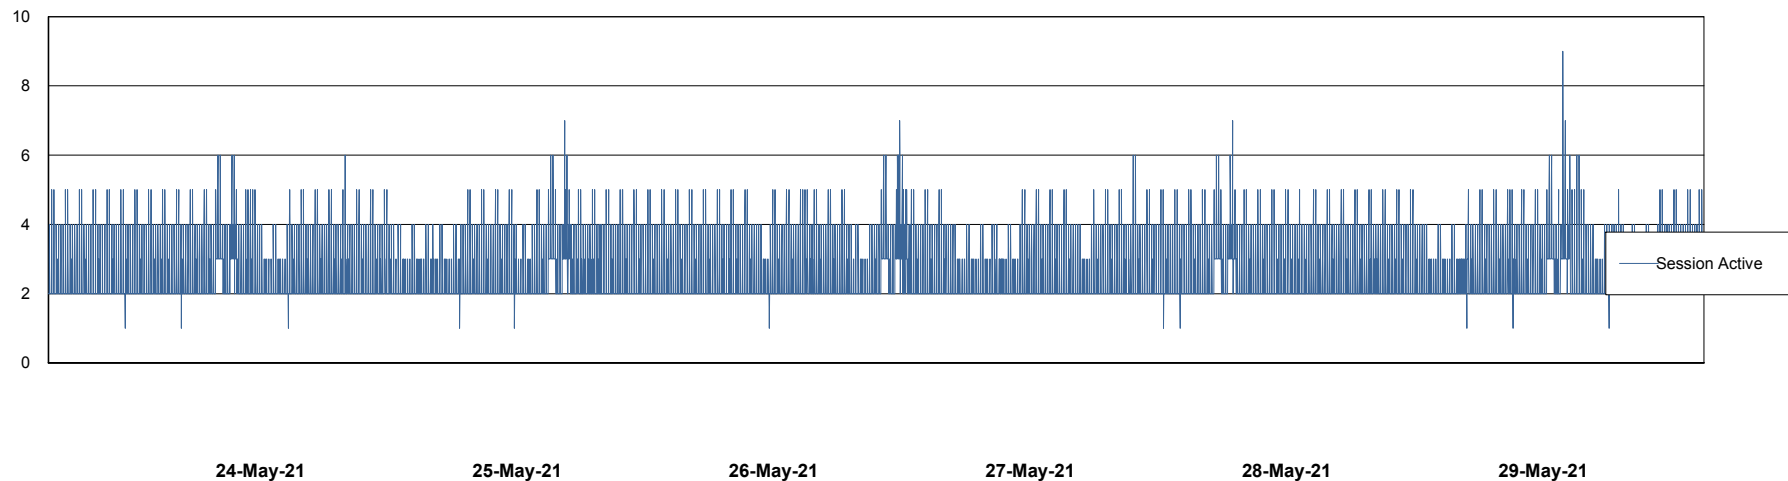

Database Performance CLODB_PRD_BI