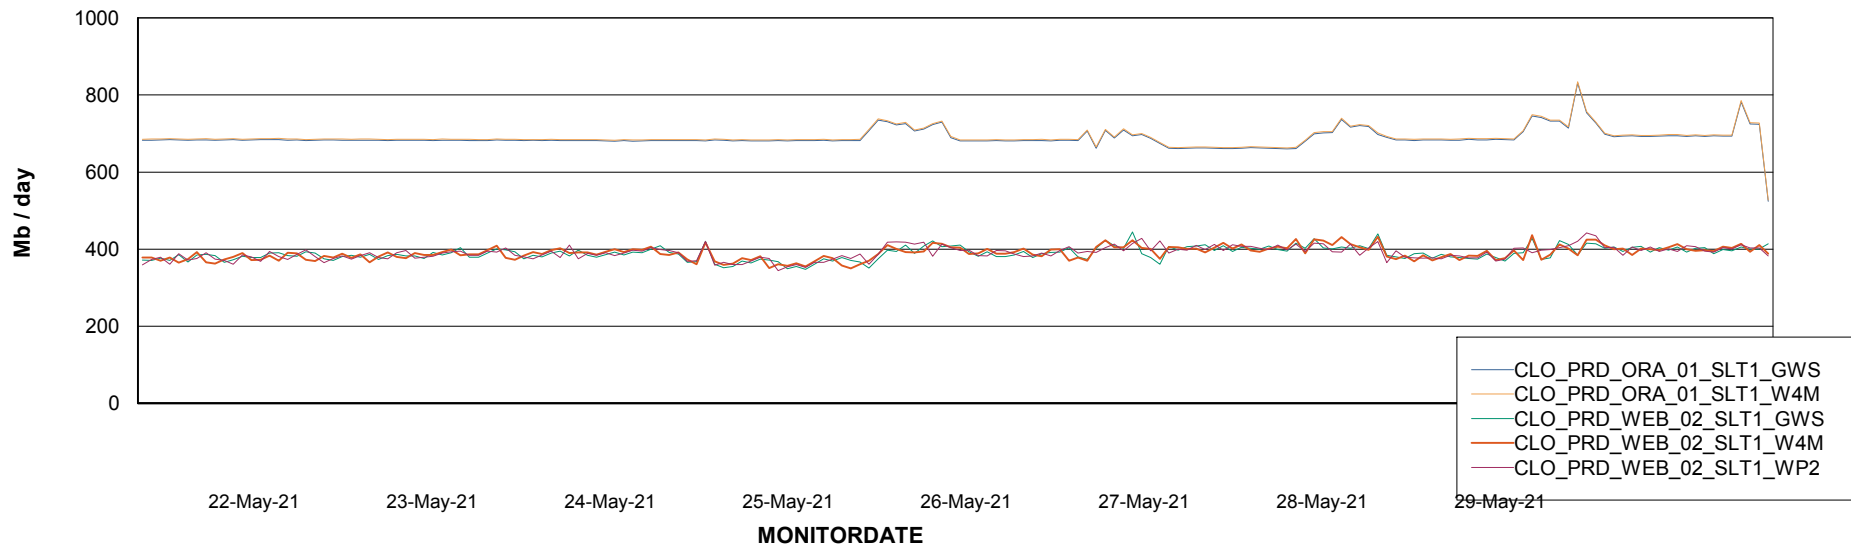

ABSSolute Web Component Services

Avg memory used per ABS Web component