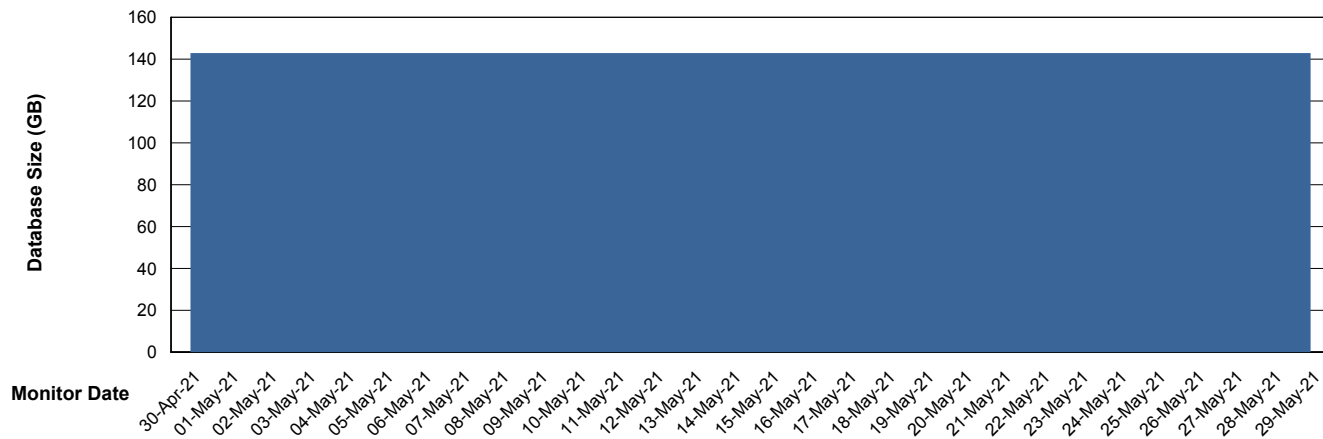

DATABASE SIZE CLODB_PRD_Test

Database growth over last month