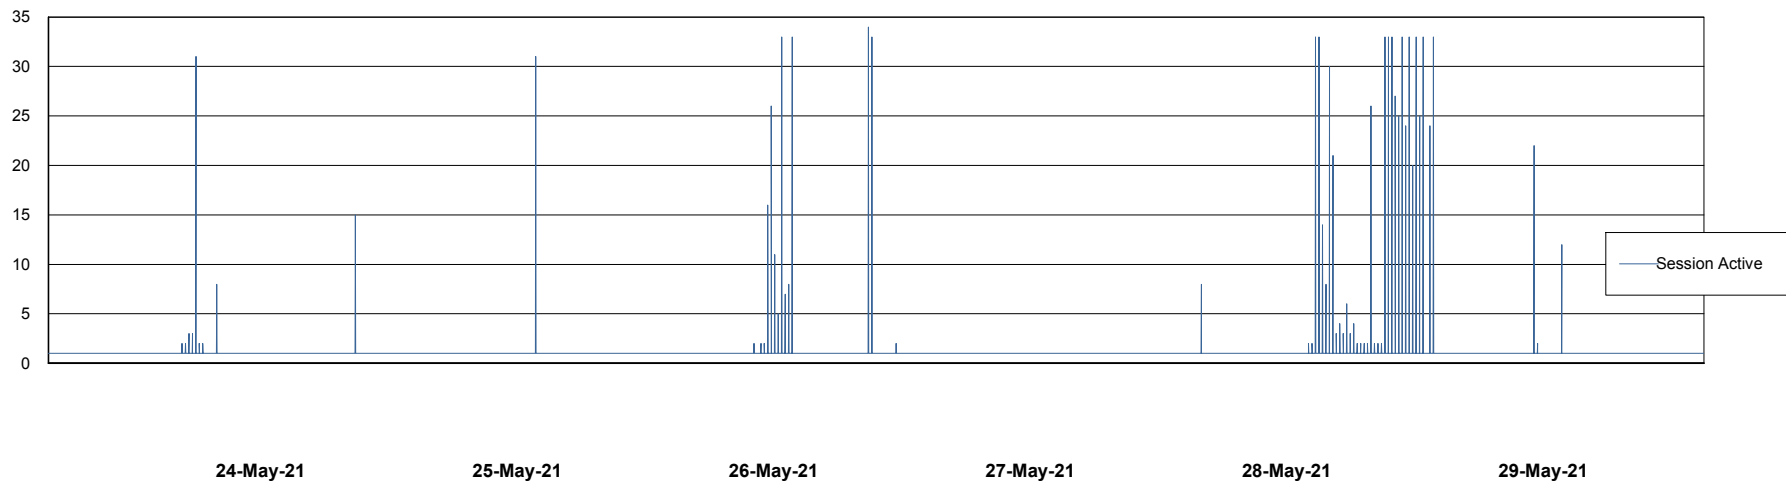

Database Performance CLODB_PRD_Standby