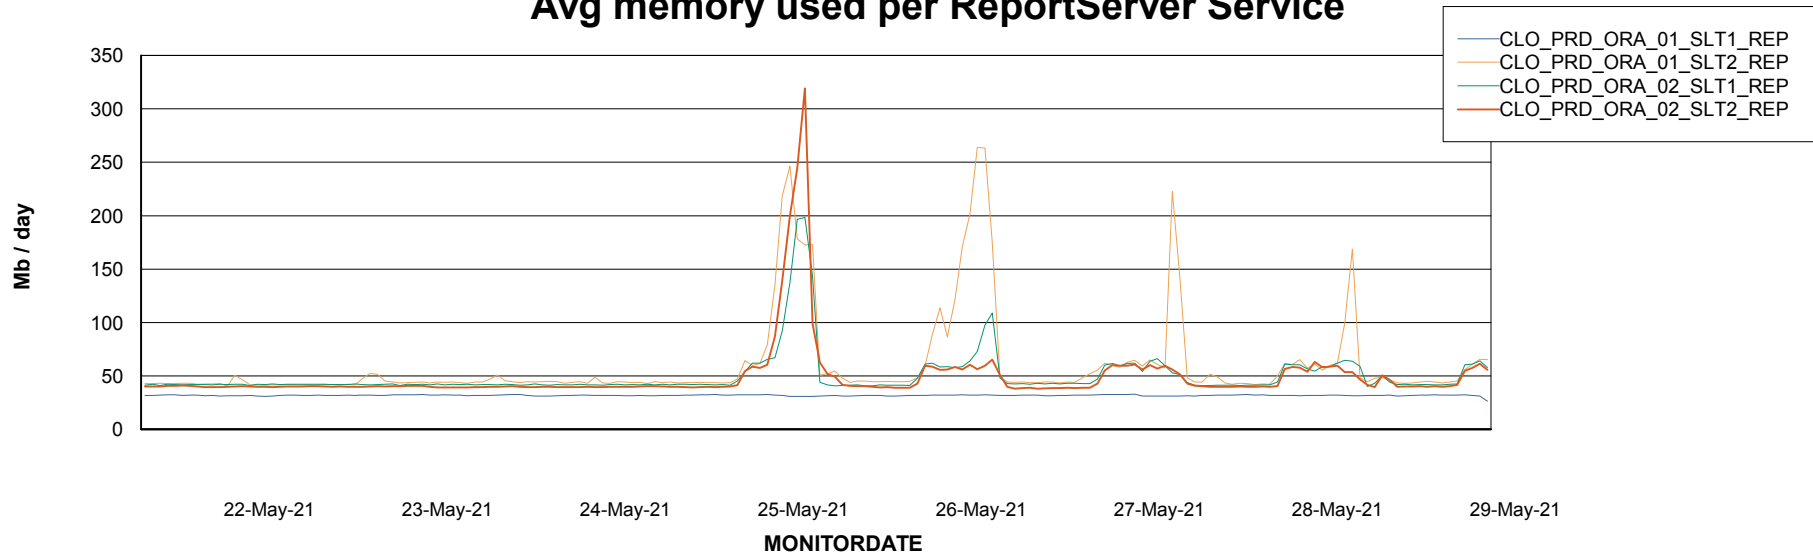

Avg memory used per ABS Server Service

Avg users per day per ABS server

Weekly SLA Customer Report

Customer CLO Production
Database ID 38

ABSSolute Application ReportServer Services

Avg memory used per ReportServer Service