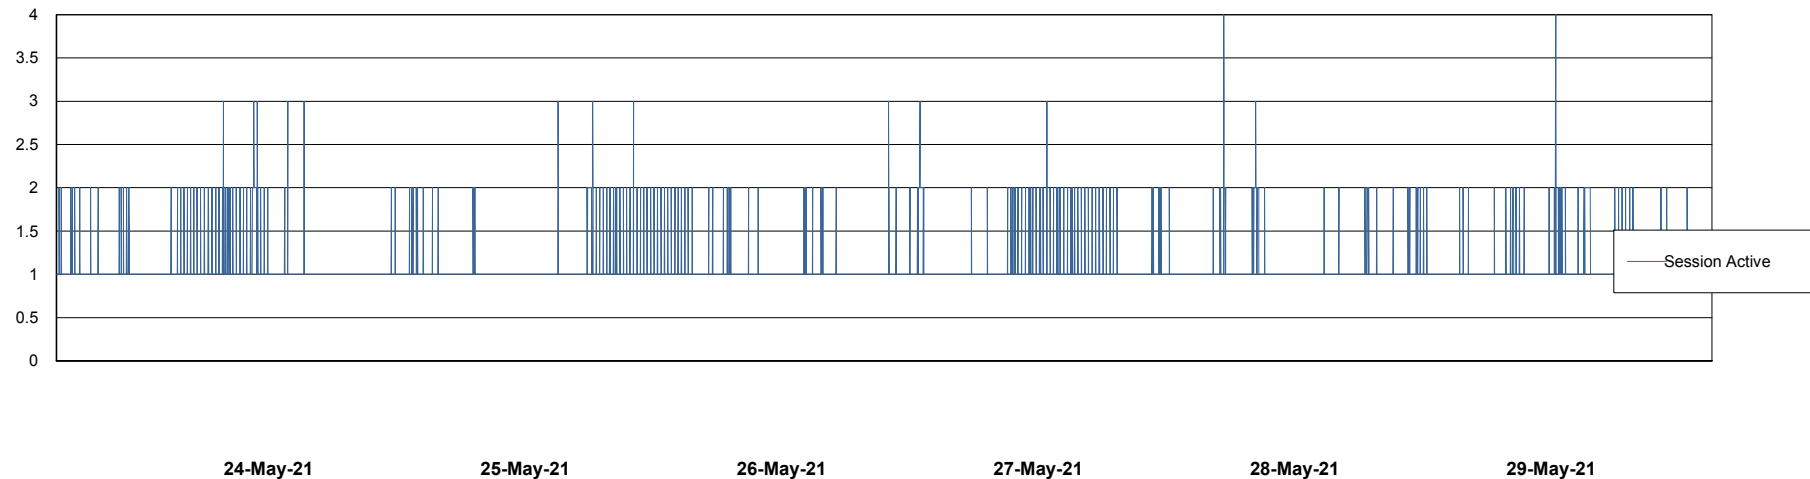

Harddisk Usage CIW_PRD_ORACLE2

	Free disk space on c: (%)	Total disk space on c: (Gb)	Free disk space on d: (%)	Total disk space on d: (Gb)	Free disk space on e: (%)	Total disk space on e: (Gb)
29-May-21	92	701	62	700	100	830
28-May-21	92	701	61	700	100	830
27-May-21	92	701	62	700	100	830
26-May-21	92	701	62	700	100	830
25-May-21	92	701	62	700	100	830
24-May-21	92	701	62	700	100	830
23-May-21	92	701	62	700	100	830

Weekly SLA Customer Report

Customer CIW Production
Database ID 45

Database Performance CIWDB_Production

Weekly SLA Customer Report

Customer CIW Production
Database ID 45

Database Performance CIWDB_Standby

Weekly SLA Customer Report