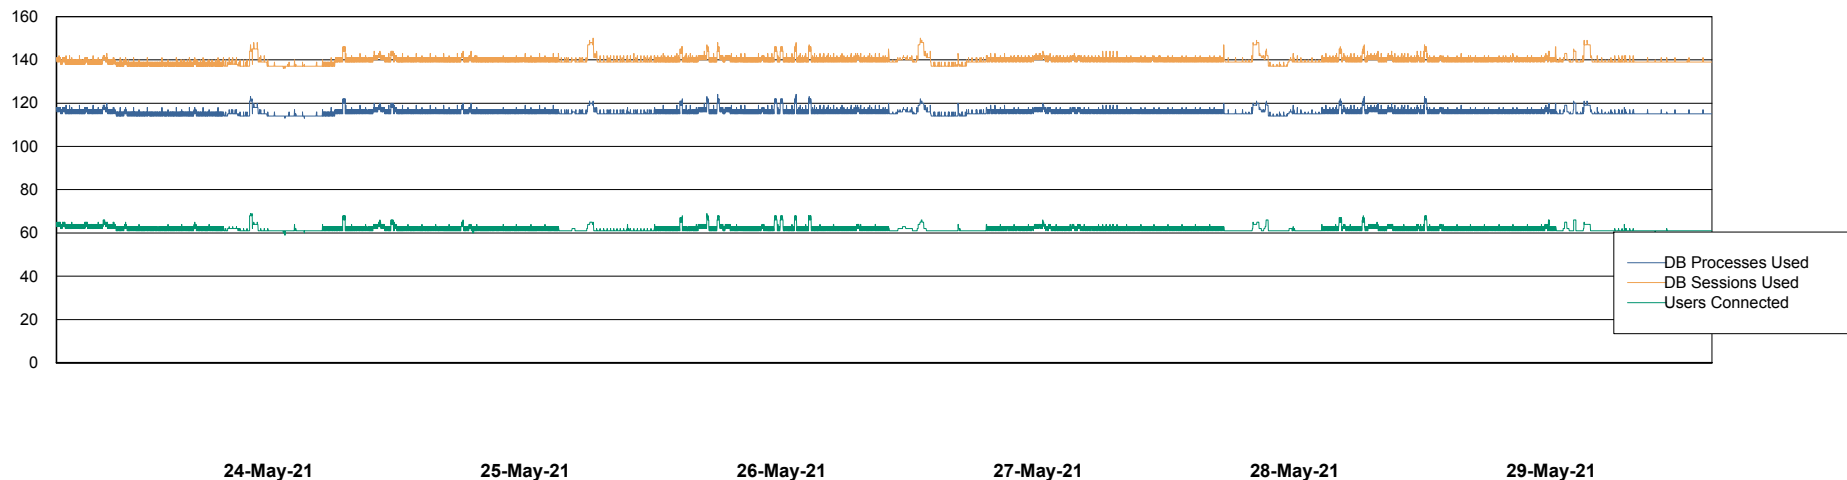

Harddisk Usage CIW_PRD_ORACLE2

	Free disk space on c: (%)	Total disk space on c: (Gb)	Free disk space on d: (%)	Total disk space on d: (Gb)	Free disk space on e: (%)	Total disk space on e: (Gb)
29-May-21	92	701	62	700	100	830
28-May-21	92	701	61	700	100	830
27-May-21	92	701	62	700	100	830
26-May-21	92	701	62	700	100	830
25-May-21	92	701	62	700	100	830
24-May-21	92	701	62	700	100	830
23-May-21	92	701	62	700	100	830

Weekly SLA Customer Report

Customer CIW Production
Database ID 45

Database Performance CIWDB_Production

Weekly SLA Customer Report

Customer CIW Production
Database ID 45

Database Performance CIWDB_Standby

Weekly SLA Customer Report