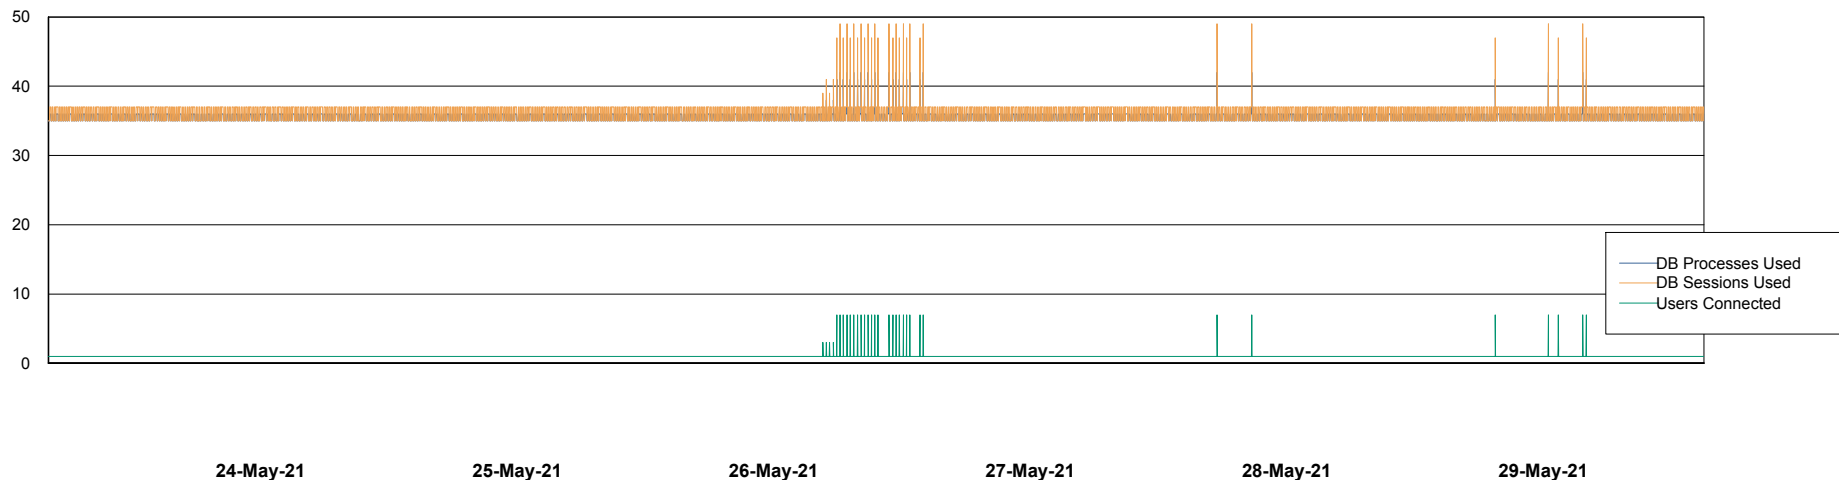

Weekly SLA Customer Report

Customer CIW Production
Database ID 45

Database Performance CIWDB_Production

Weekly SLA Customer Report

Customer CIW Production
Database ID 45

Database Performance CIWDB_Standby

Weekly SLA Customer Report

Customer CIW Production
 Database ID 45

DATABASE SIZE CIWDB_Production

Database growth over last month

Database Tablespace CIWDB_Production

Date	Tablespace Name	Filesize (Gb)	Usedsize (Gb)	Percentage free
29-May-21	ABSDATA	51	40	22
	INDX	12	6	50
28-May-21	ABSDATA	51	40	22
	INDX	12	6	50
27-May-21	ABSDATA	51	40	22
	INDX	12	6	50
26-May-21	ABSDATA	51	40	22
	INDX	12	6	50
25-May-21	ABSDATA	51	40	22
	INDX	12	6	50
24-May-21	ABSDATA	51	40	22
	INDX	12	6	50
23-May-21	ABSDATA	51	40	22
	INDX	12	6	50