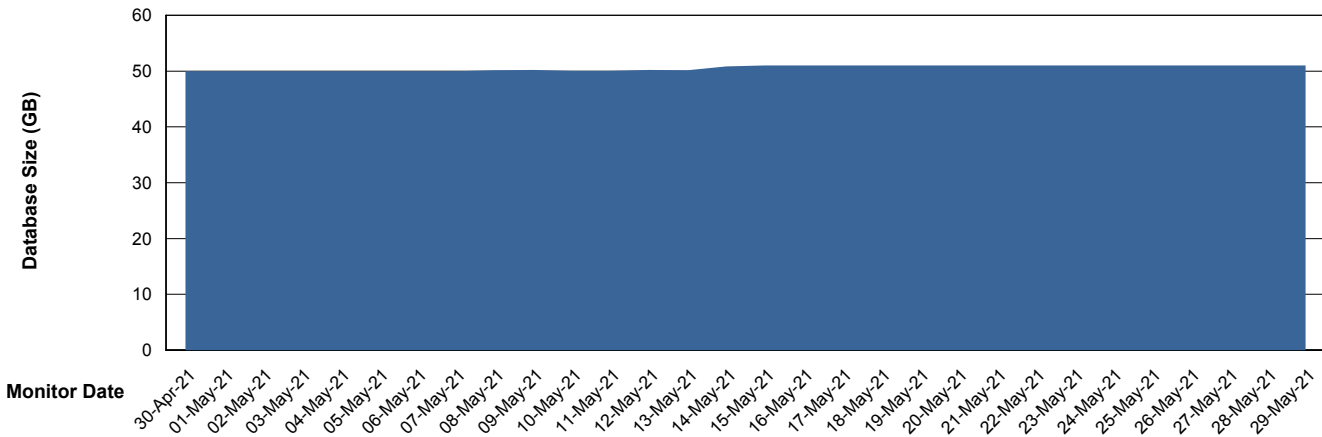

Weekly SLA Customer Report

Customer CIW Production
Database ID 45

Database Performance CIWDB_Production

Weekly SLA Customer Report

Customer CIW Production
Database ID 45

Database Performance CIWDB_Standby

Weekly SLA Customer Report

Customer CIW Production
 Database ID 45

DATABASE SIZE CIWDB_Production

Database growth over last month

Database Tablespace CIWDB_Production

Date	Tablespace Name	Filesize (Gb)	Usedsize (Gb)	Percentage free
29-May-21	ABSDATA	51	40	22
	INDX	12	6	50
28-May-21	ABSDATA	51	40	22
	INDX	12	6	50
27-May-21	ABSDATA	51	40	22
	INDX	12	6	50
26-May-21	ABSDATA	51	40	22
	INDX	12	6	50
25-May-21	ABSDATA	51	40	22
	INDX	12	6	50
24-May-21	ABSDATA	51	40	22
	INDX	12	6	50
23-May-21	ABSDATA	51	40	22
	INDX	12	6	50