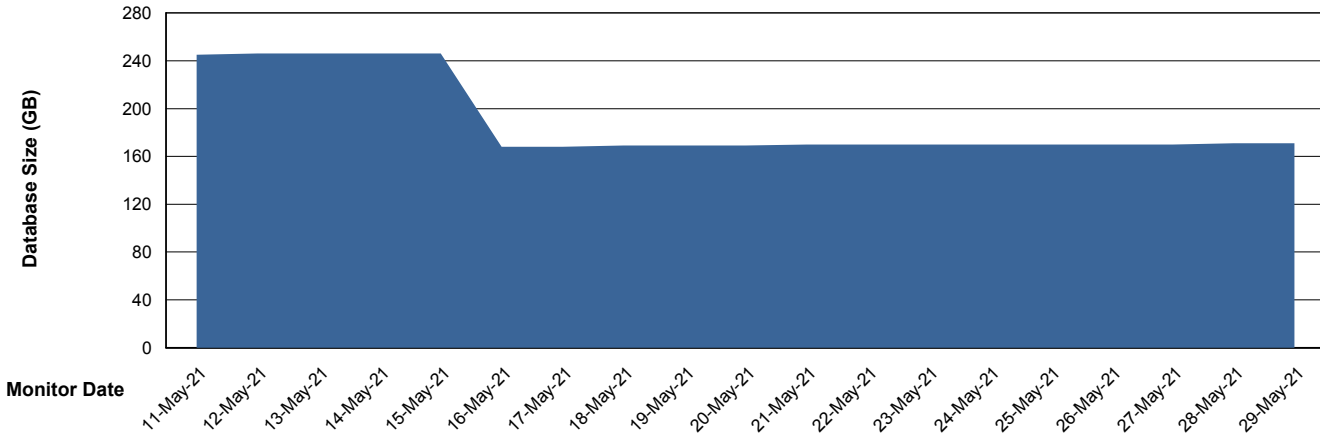

Database Performance BNLDB_Production

Weekly SLA Customer Report

Customer BNL_Production
 Database ID 83

DATABASE SIZE BNLDB_Production

Database growth over last month

Database Tablespace BNLDB_Production

Date	Tablespace Name	Filesize (Gb)	Usedsize (Gb)	Percentage free
29-May-21	ABSDATA	122	64	47
	INDX	340	105	69
28-May-21	ABSDATA	122	64	47
	INDX	340	105	69
27-May-21	ABSDATA	122	64	47
	INDX	340	105	69
26-May-21	ABSDATA	122	64	47
	INDX	340	105	69
25-May-21	ABSDATA	122	64	47
	INDX	340	105	69
24-May-21	ABSDATA	122	64	47
	INDX	340	104	69
23-May-21	ABSDATA	122	64	47
	INDX	340	105	69

Weekly SLA Customer Report

Customer BNL_Production
Database ID 83

ABSSolute Application Server Services

Avg memory used per ABS Server Service

Avg users per day per ABS server

Weekly SLA Customer Report

Customer BNL_Production
Database ID 83