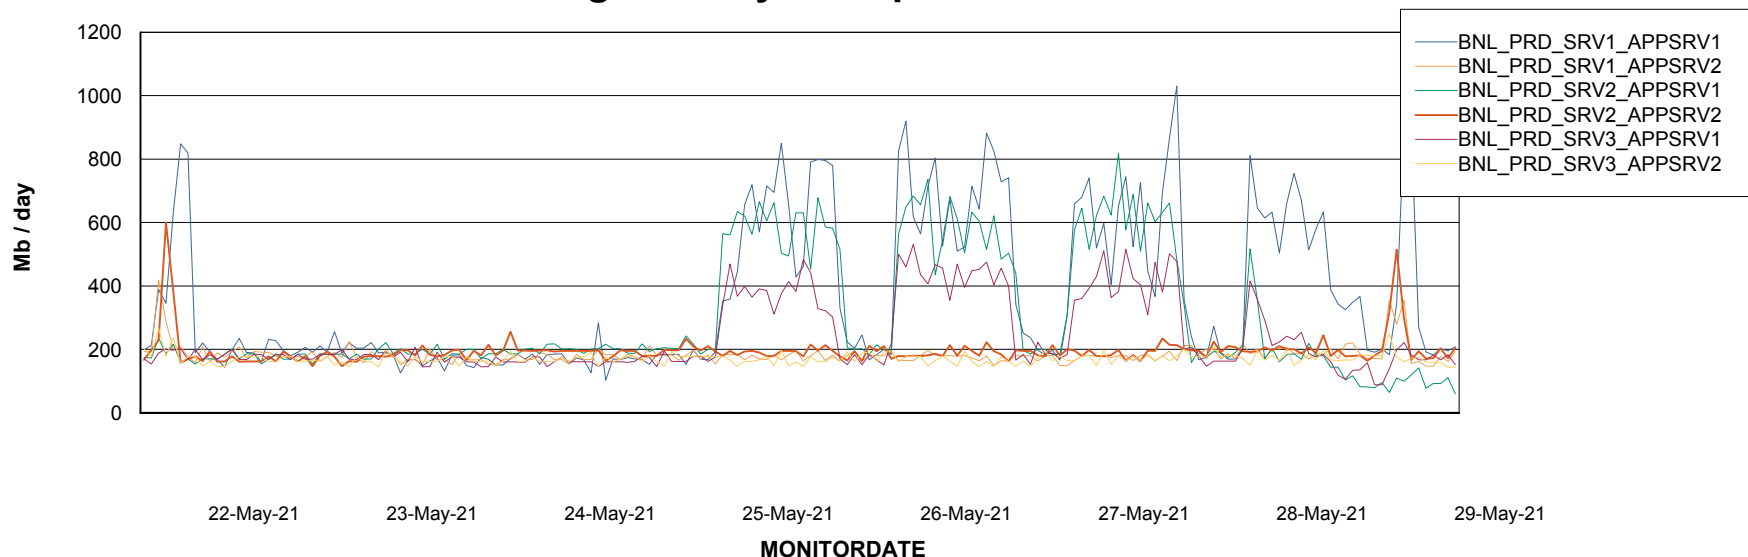

Weekly SLA Customer Report

Customer BNL_Production
 Database ID 83

Harddisk Usage BNL_PRD_vm-absa03

	Free disk space on C: (%)	Total disk space on C: (Gb)	Used disk space on C: (Gb)	Free disk space on D: (%)	Total disk space on D: (Gb)	Used disk space on D: (Gb)	Free disk space on F: (%)	Total disk space on F: (Gb)	Used disk space on F: (Gb)
29-May-21	70	127	38	53	127	60	92	64	5
28-May-21	70	127	38	53	127	60	92	64	5
27-May-21	70	127	38	53	127	60	92	64	5
26-May-21	70	127	38	53	127	60	92	64	5
25-May-21	70	127	38	53	127	60	92	64	5
24-May-21	70	127	38	53	127	59	92	64	5
23-May-21	70	127	38	53	127	59	92	64	5

Database Performance BNLDB_Production

Weekly SLA Customer Report

Customer BNL_Production
 Database ID 83

DATABASE SIZE BNLDB_Production

Database growth over last month

Database Tablespace BNLDB_Production

Date	Tablespace Name	Filesize (Gb)	Usedsize (Gb)	Percentage free
29-May-21	ABSDATA	122	64	47
	INDX	340	105	69
28-May-21	ABSDATA	122	64	47
	INDX	340	105	69
27-May-21	ABSDATA	122	64	47
	INDX	340	105	69
26-May-21	ABSDATA	122	64	47
	INDX	340	105	69
25-May-21	ABSDATA	122	64	47
	INDX	340	105	69
24-May-21	ABSDATA	122	64	47
	INDX	340	104	69
23-May-21	ABSDATA	122	64	47
	INDX	340	105	69

Weekly SLA Customer Report

Customer BNL_Production
Database ID 83

ABSSolute Application Server Services

Avg memory used per ABS Server Service

Avg users per day per ABS server

Weekly SLA Customer Report

Customer BNL_Production
Database ID 83