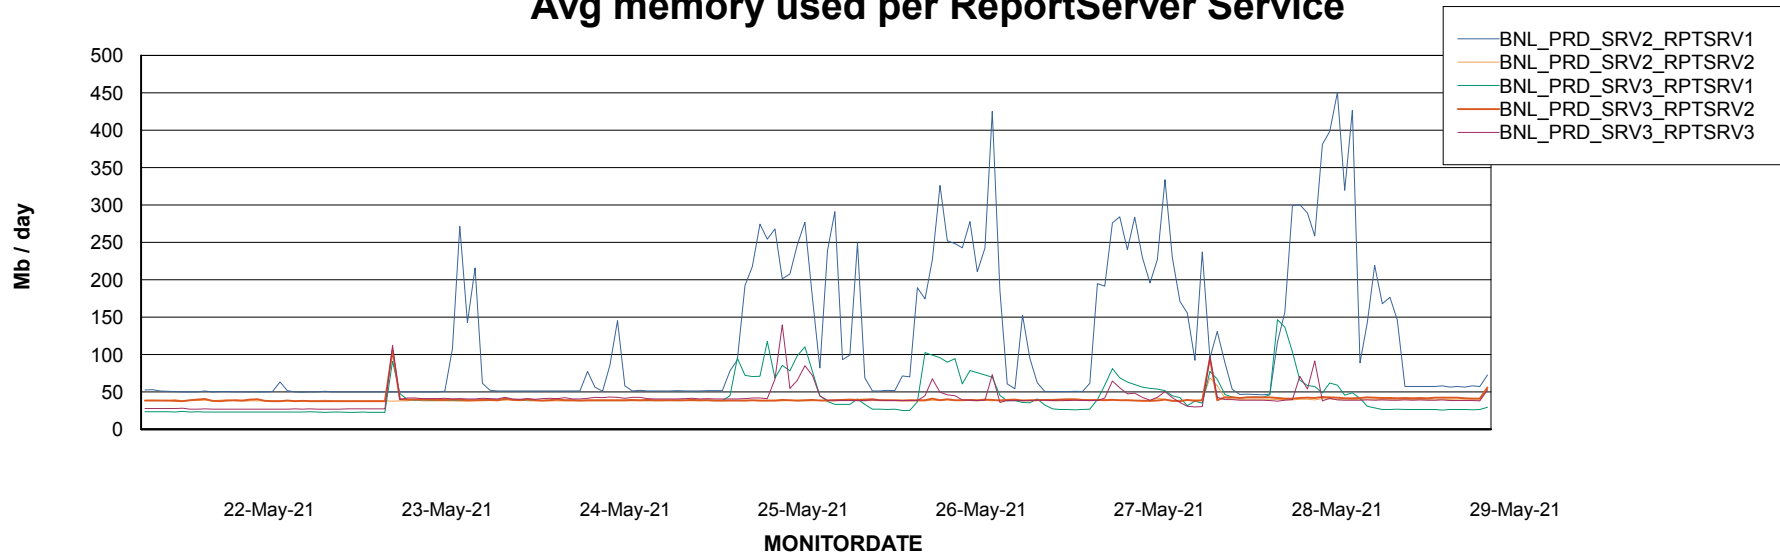

ABSolute Web Component Services

Avg memory used per ReportServer Service