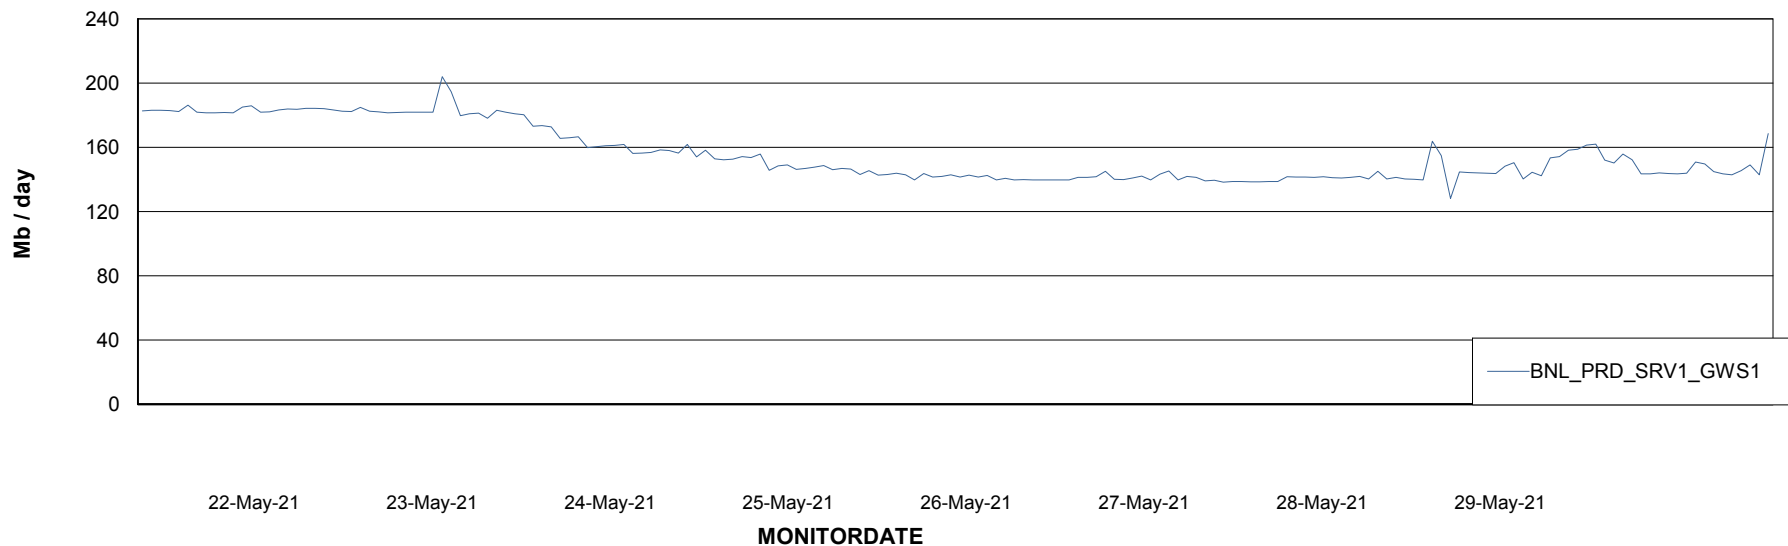

ABSolute Web Component Services

Avg memory used per ReportServer Service

Weekly SLA Customer Report

Customer BNL_Production
Database ID 83

ABSSolute Web Component Services

Avg memory used per ABS Web component