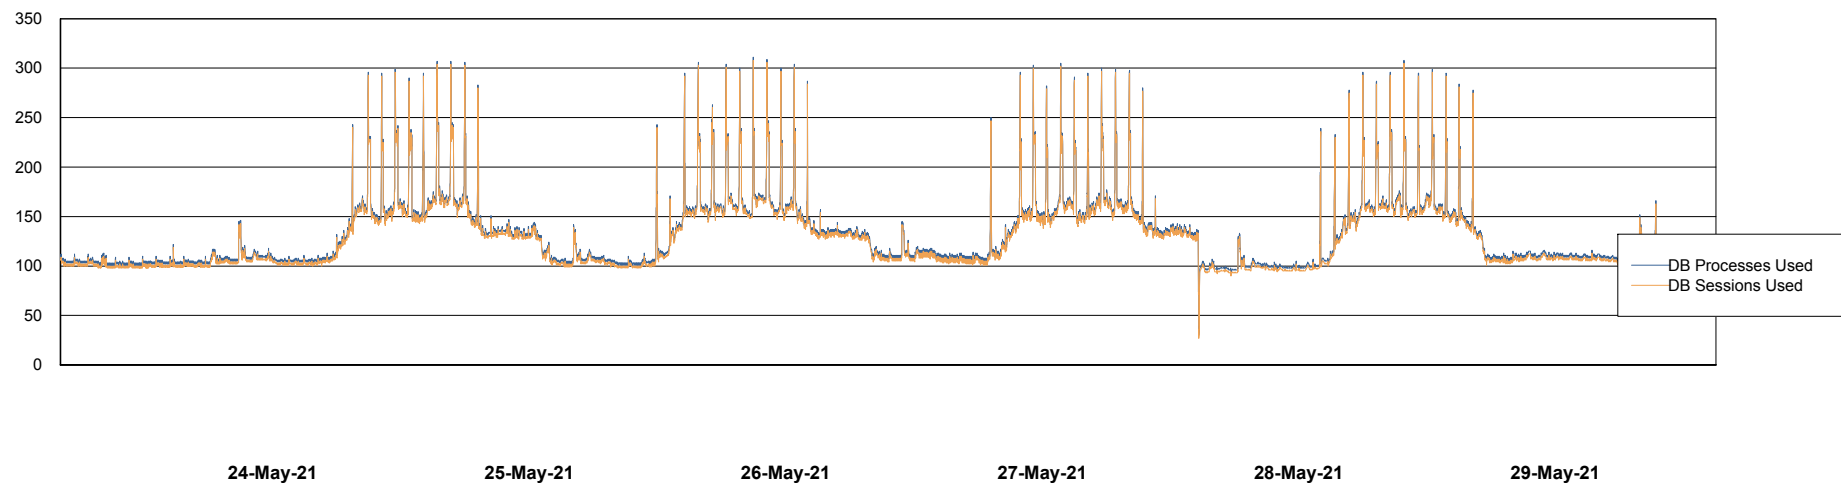

Database Performance BNLDB_Production