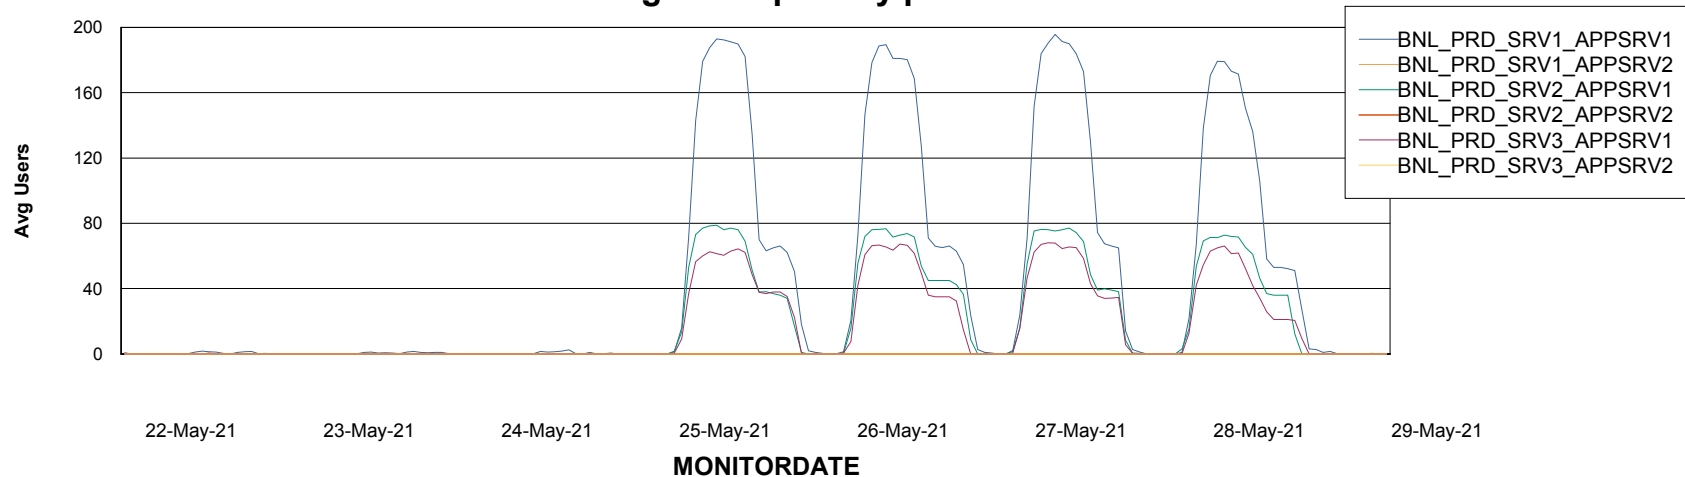

Database Performance BNLDB_Production

Weekly SLA Customer Report

Customer BNL_Production
 Database ID 83

DATABASE SIZE BNLDB_Production

Database growth over last month

Database Tablespace BNLDB_Production

Date	Tablespace Name	Filesize (Gb)	Usedsize (Gb)	Percentage free
29-May-21	ABSDATA	122	64	47
	INDX	340	105	69
28-May-21	ABSDATA	122	64	47
	INDX	340	105	69
27-May-21	ABSDATA	122	64	47
	INDX	340	105	69
26-May-21	ABSDATA	122	64	47
	INDX	340	105	69
25-May-21	ABSDATA	122	64	47
	INDX	340	105	69
24-May-21	ABSDATA	122	64	47
	INDX	340	104	69
23-May-21	ABSDATA	122	64	47
	INDX	340	105	69

Weekly SLA Customer Report

Customer BNL_Production
Database ID 83

ABSSolute Application Server Services

Avg memory used per ABS Server Service

Avg users per day per ABS server

Weekly SLA Customer Report

Customer BNL_Production
Database ID 83