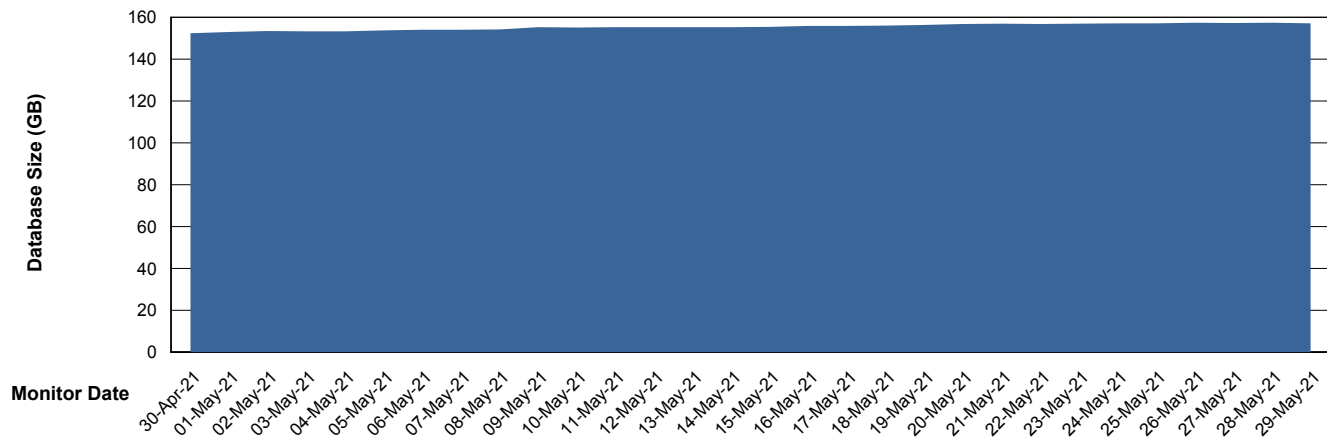

DATABASE SIZE BGGDB_BI

Database growth over last month