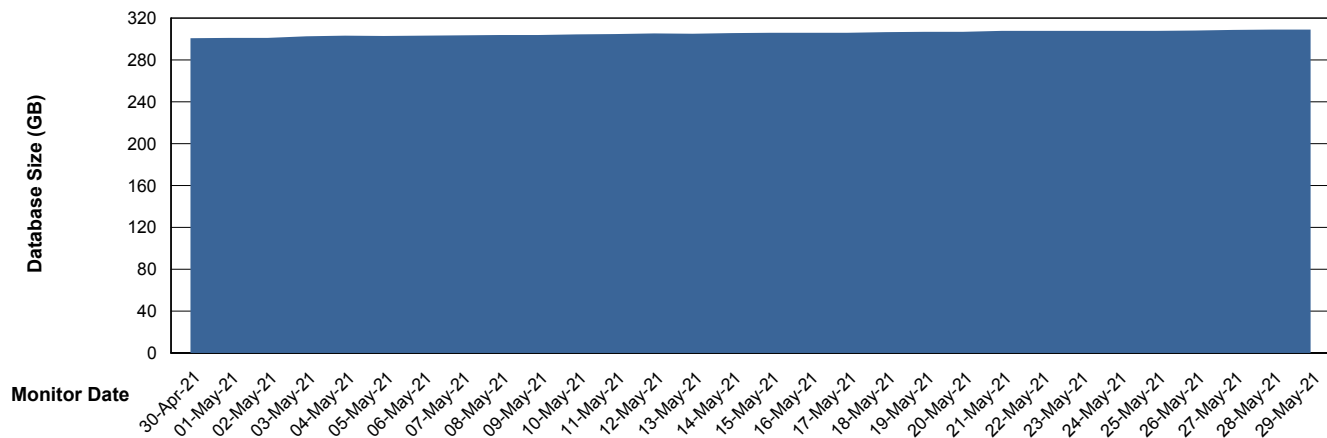

# Weekly SLA Customer Report

Customer BGG\_Production  
Database ID 58

DATABASE SIZE BGGDB\_BI

### Database growth over last month

DATABASE SIZE BGGDB\_Production

### Database growth over last month