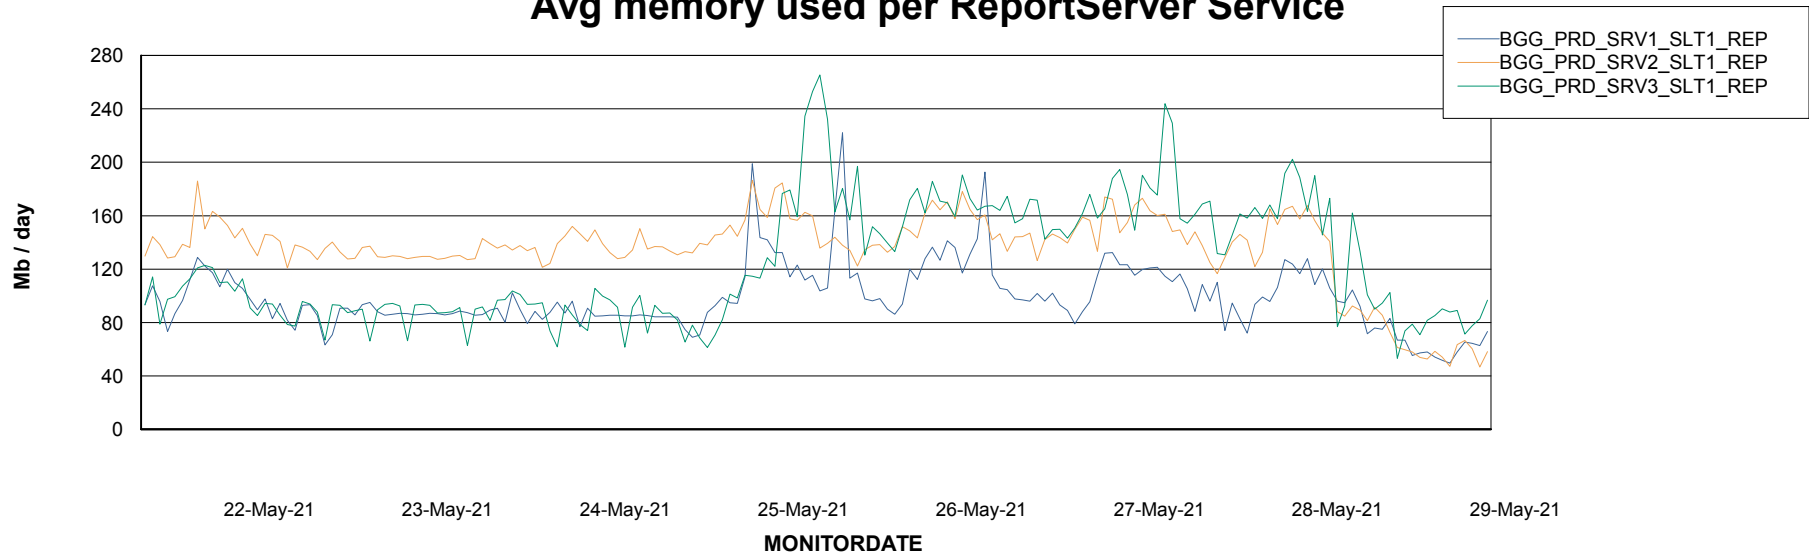

ABSSolute Application ReportServer Services

Avg memory used per ReportServer Service