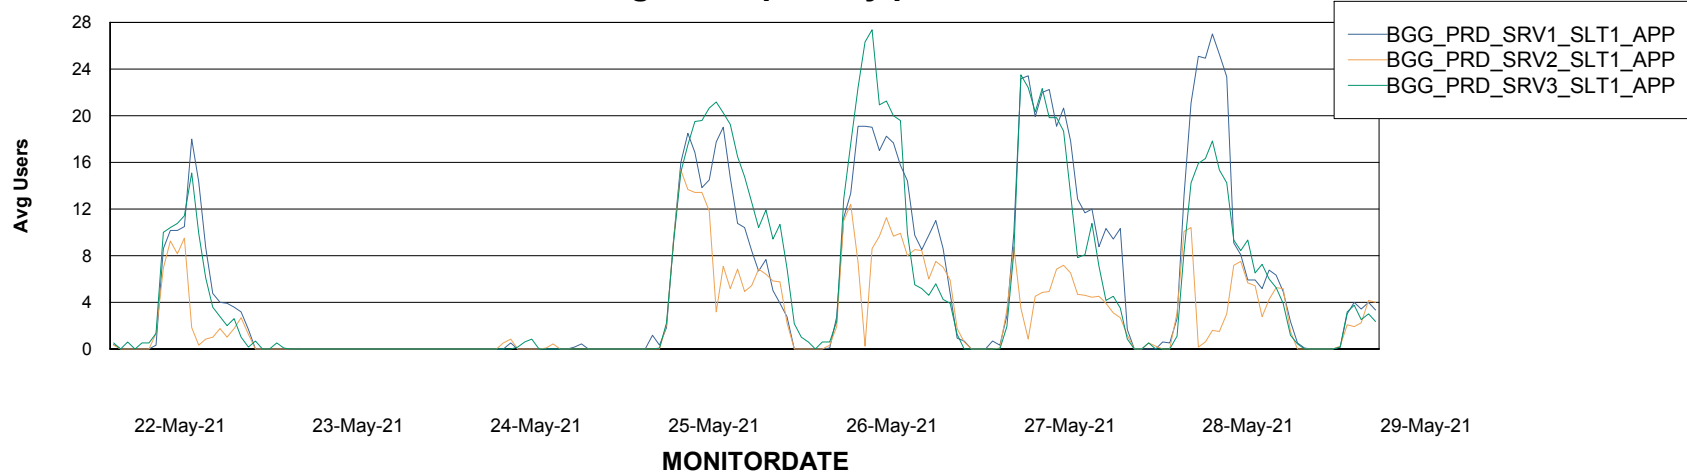

Avg users per day per ABS server