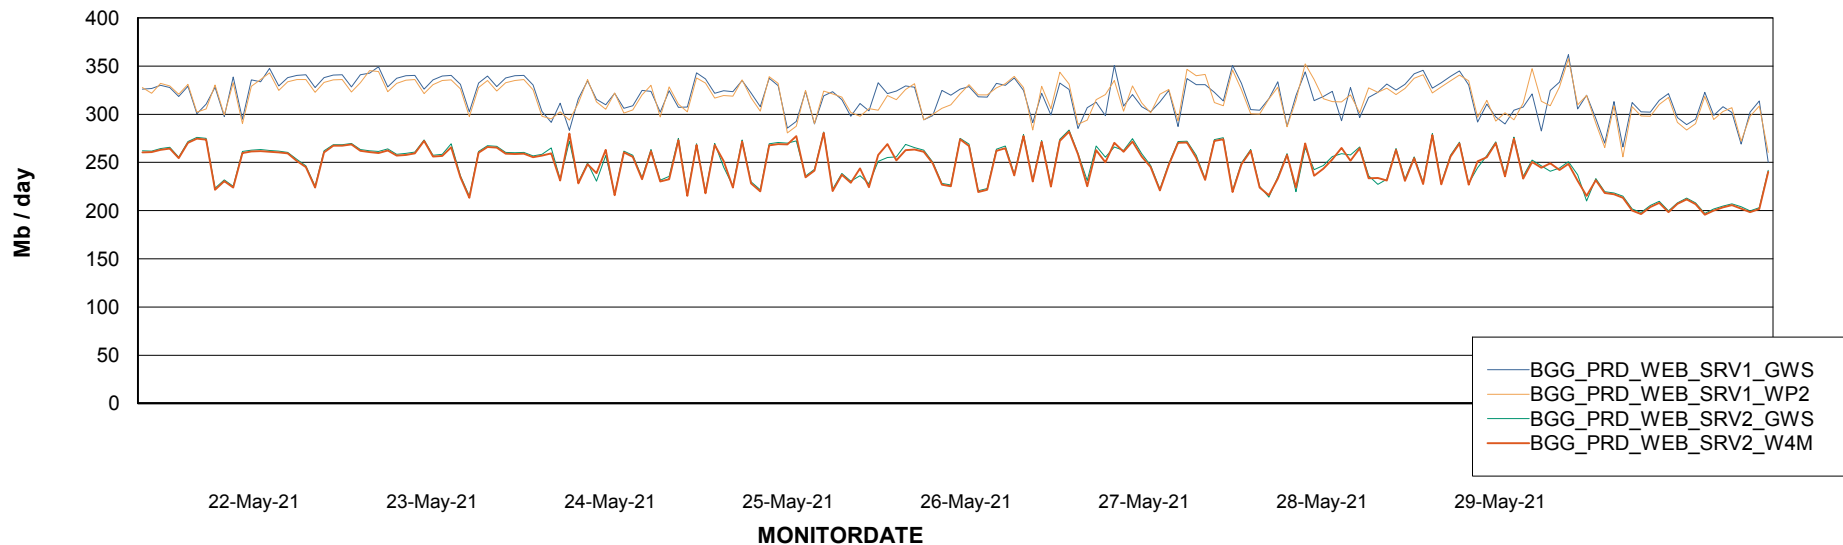

ABSSolute Web Component Services

Avg memory used per ABS Web component