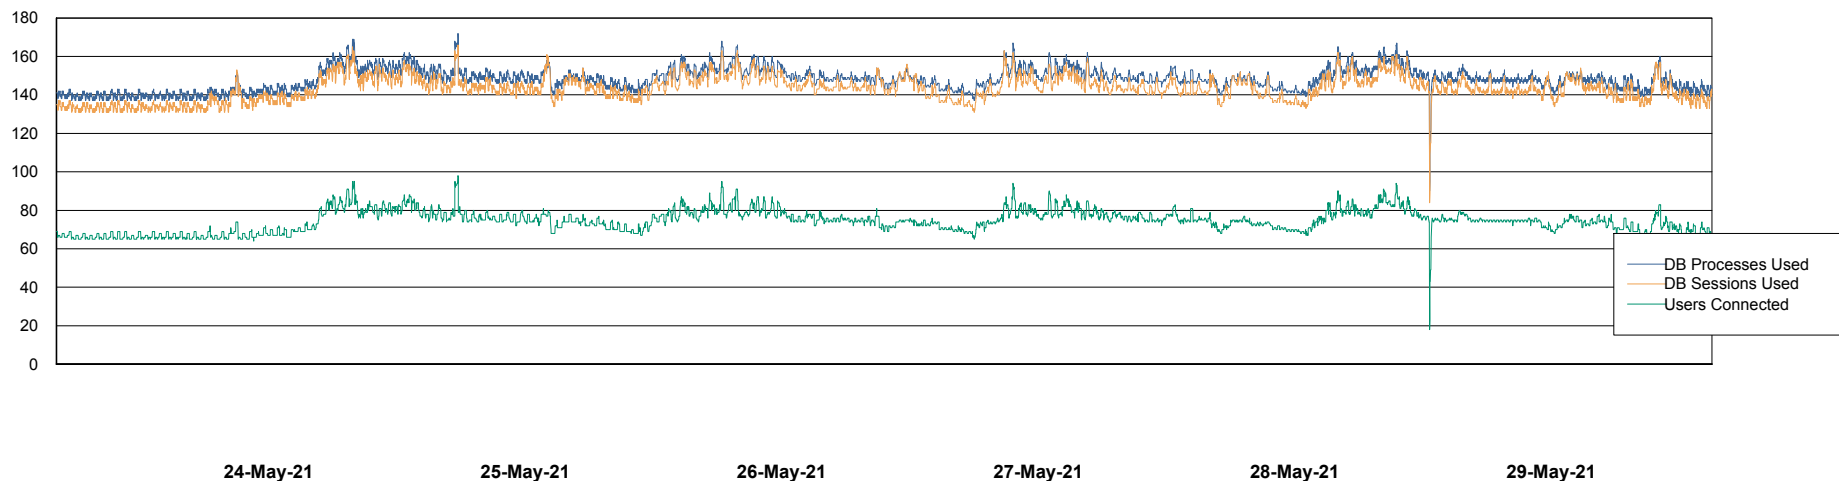

Database Performance BGGDB_Production