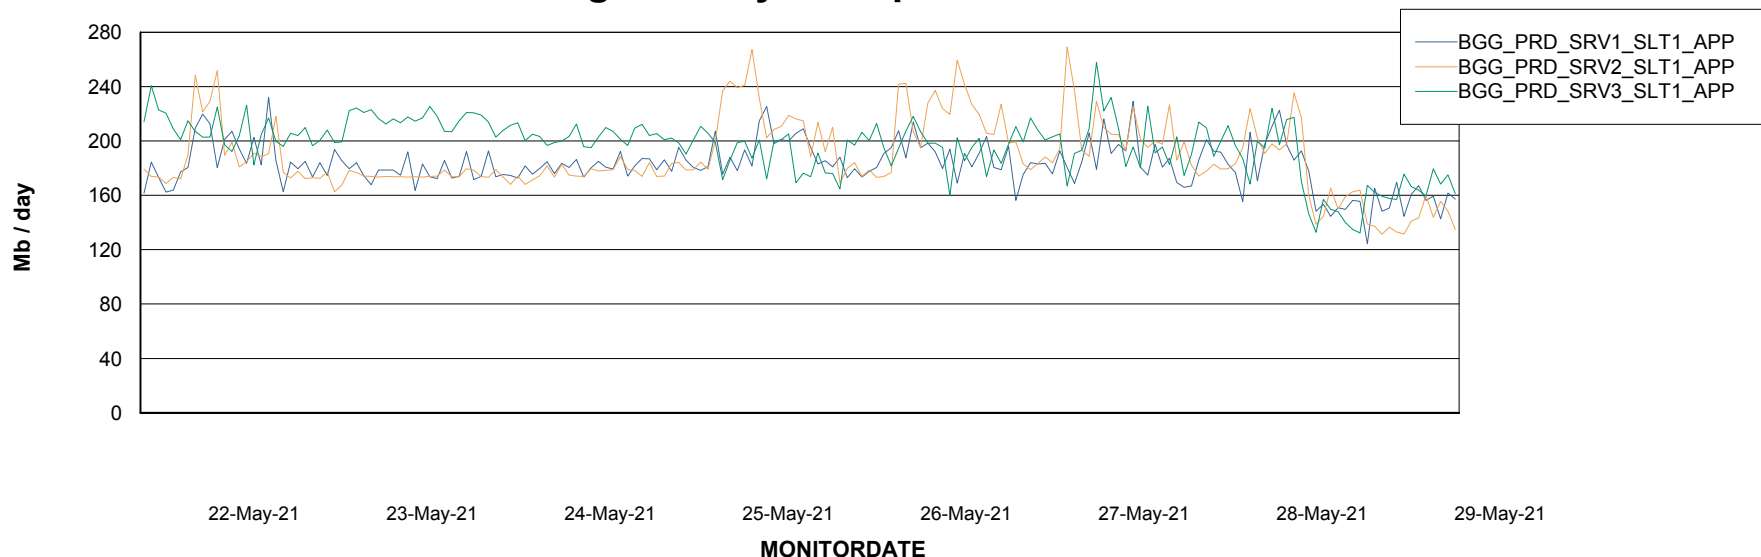

ABSSolute Application Server Services

Avg memory used per ABS Server Service