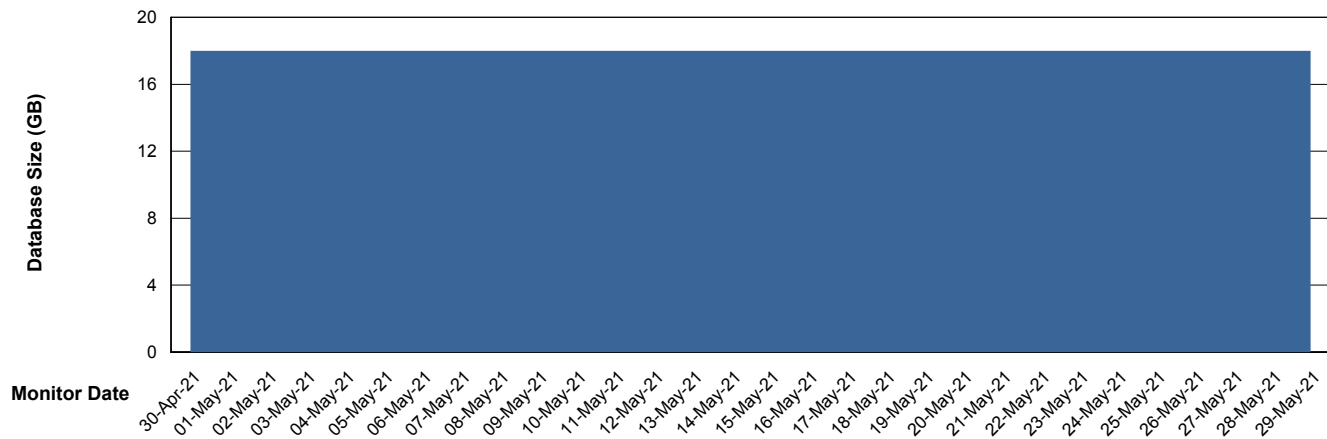

DATABASE SIZE BCMDB_ABS1 Production Database

Database growth over last month

Database Tablespace BCMDB_ABS1 Production Database

Date	Tablespace Name	Filesize (Gb)	Usedsize (Gb)	Percentage free
29-May-21	ABSDATA	6	4	22
	INDX	10	8	16
28-May-21	ABSDATA	6	4	22
	INDX	10	8	16
27-May-21	ABSDATA	6	4	22
	INDX	10	8	17
26-May-21	ABSDATA	6	4	22
	INDX	10	8	17
25-May-21	ABSDATA	6	4	22
	INDX	10	8	17
24-May-21	ABSDATA	6	4	22
	INDX	10	8	17
23-May-21	ABSDATA	6	4	22
	INDX	10	8	17