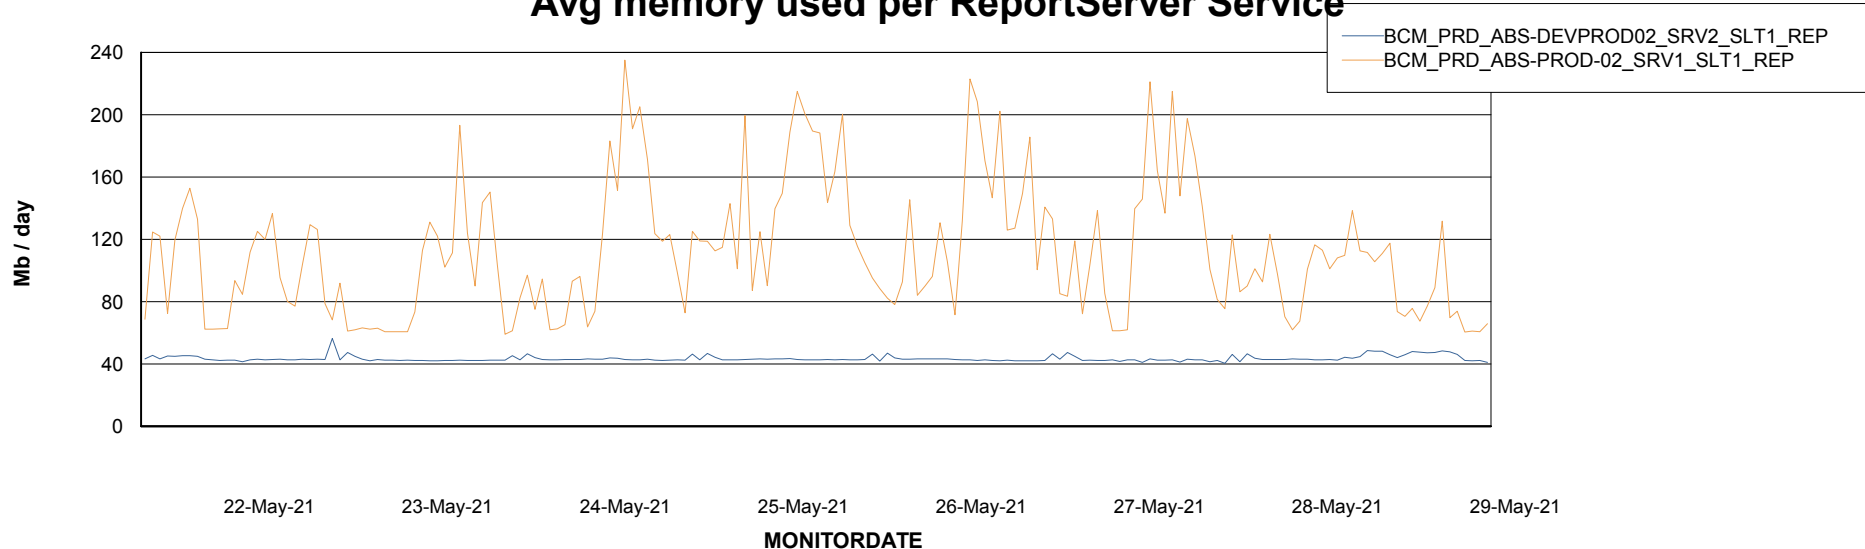

ABSSolute Application ReportServer Services

Avg memory used per ReportServer Service