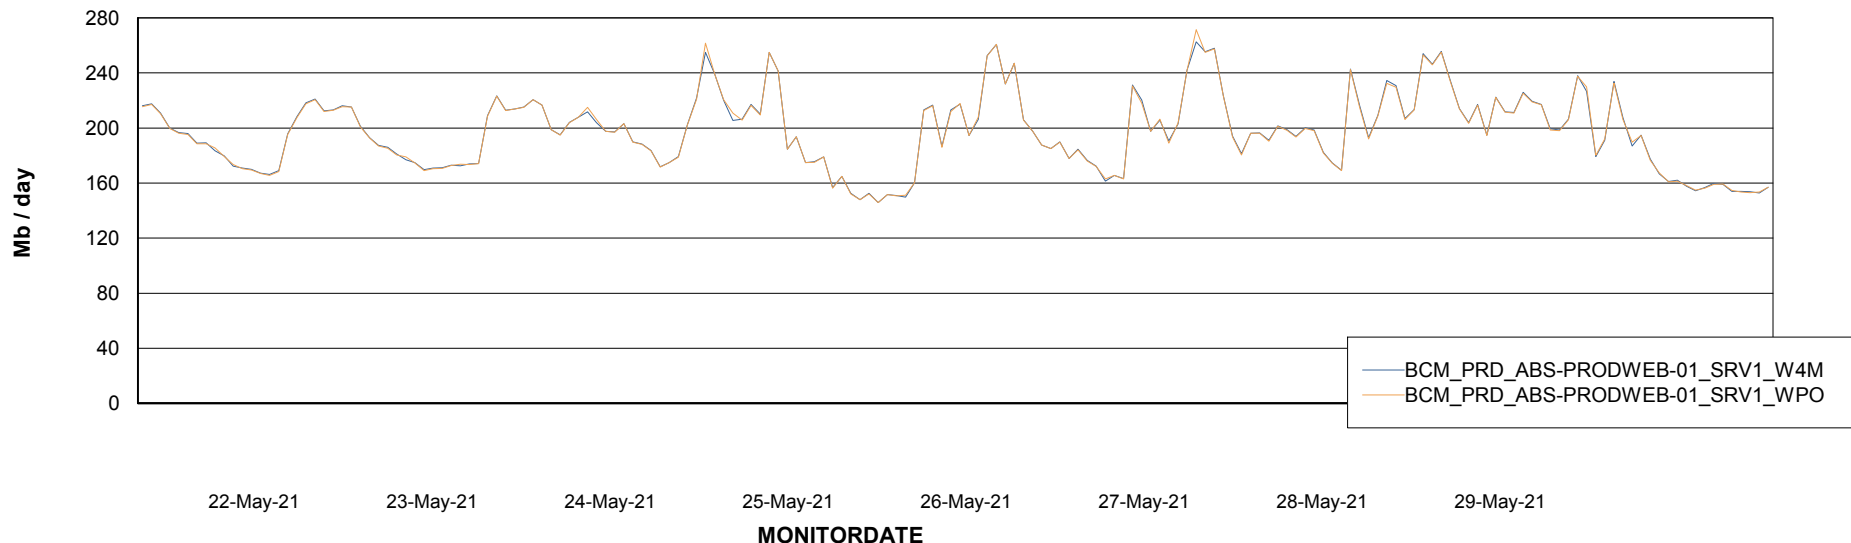

ABSSolute Application ReportServer Services

Avg memory used per ReportServer Service

Weekly SLA Customer Report

Customer BCM_Production
Database ID 81

ABSSolute Web Component Services

Avg memory used per ABS Web component