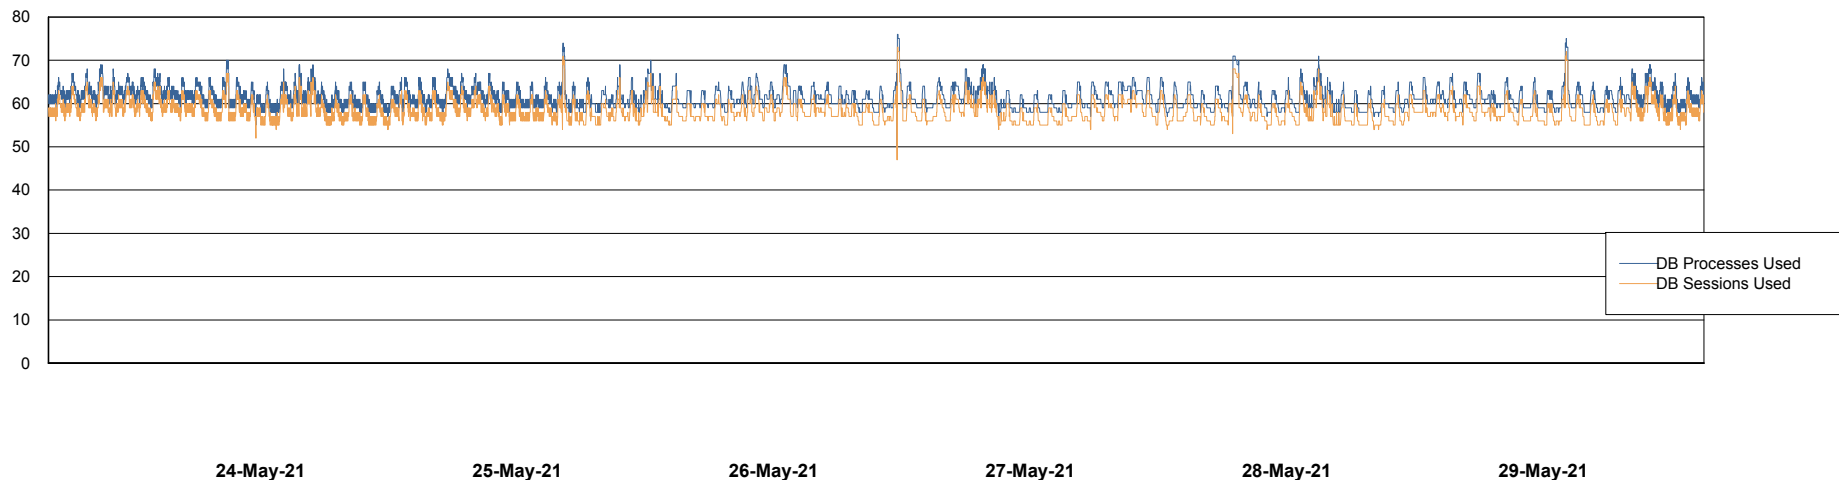

Weekly SLA Customer Report

Customer BCM_Production
Database ID 81

Harddisk Usage BCM_PRD_ABS-PROD-02

	Free disk space on C: (%)	Total disk space on C: (Gb)	Used disk space on C: (Gb)
29-May-21	26	100	74
28-May-21	26	100	74
27-May-21	26	100	74
26-May-21	26	100	74
25-May-21	26	100	74
24-May-21	26	100	74
23-May-21	26	100	74

Weekly SLA Customer Report

Customer BCM_Production
Database ID 81

Database Performance BCMDB_ABS1 Production Database

Weekly SLA Customer Report

Customer BCM_Production
Database ID 81

Database Performance BCMDB_ABS1SB Standby Database