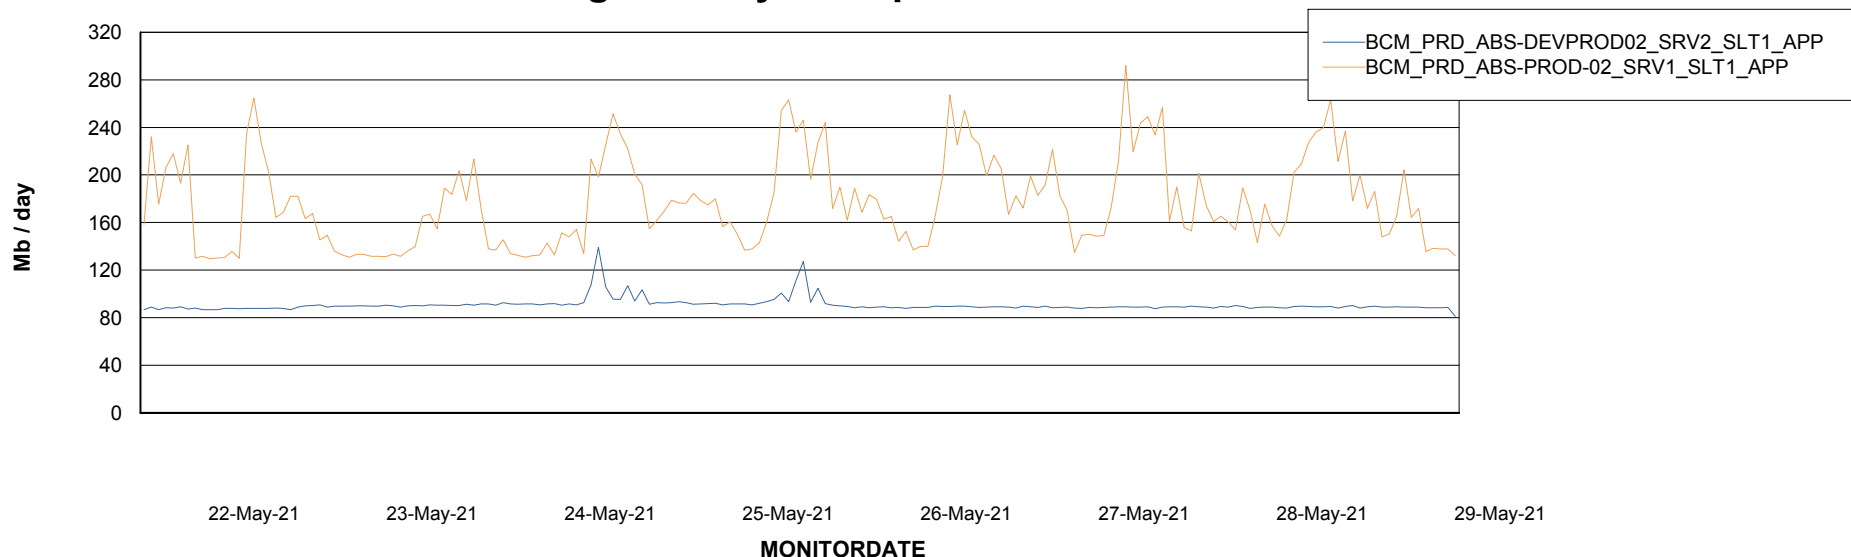

Weekly SLA Customer Report

Customer BCM_Production
Database ID 81

Database Performance BCMDB_ABS1 Production Database

Weekly SLA Customer Report

Customer BCM_Production
Database ID 81

Database Performance BCMDB_ABS1SB Standby Database

Weekly SLA Customer Report

Customer BCM_Production
 Database ID 81

DATABASE SIZE BCMDB_ABS1 Production Database

Database growth over last month

Database Tablespace BCMDB_ABS1 Production Database

Date	Tablespace Name	Filesize (Gb)	Usedsize (Gb)	Percentage free
29-May-21	ABSDATA	6	4	22
	INDX	10	8	16
28-May-21	ABSDATA	6	4	22
	INDX	10	8	16
27-May-21	ABSDATA	6	4	22
	INDX	10	8	17
26-May-21	ABSDATA	6	4	22
	INDX	10	8	17
25-May-21	ABSDATA	6	4	22
	INDX	10	8	17
24-May-21	ABSDATA	6	4	22
	INDX	10	8	17
23-May-21	ABSDATA	6	4	22
	INDX	10	8	17

Weekly SLA Customer Report

Customer BCM_Production
Database ID 81

ABSolute Application Server Services

Avg memory used per ABS Server Service

Avg users per day per ABS server

Weekly SLA Customer Report

Customer BCM_Production
Database ID 81