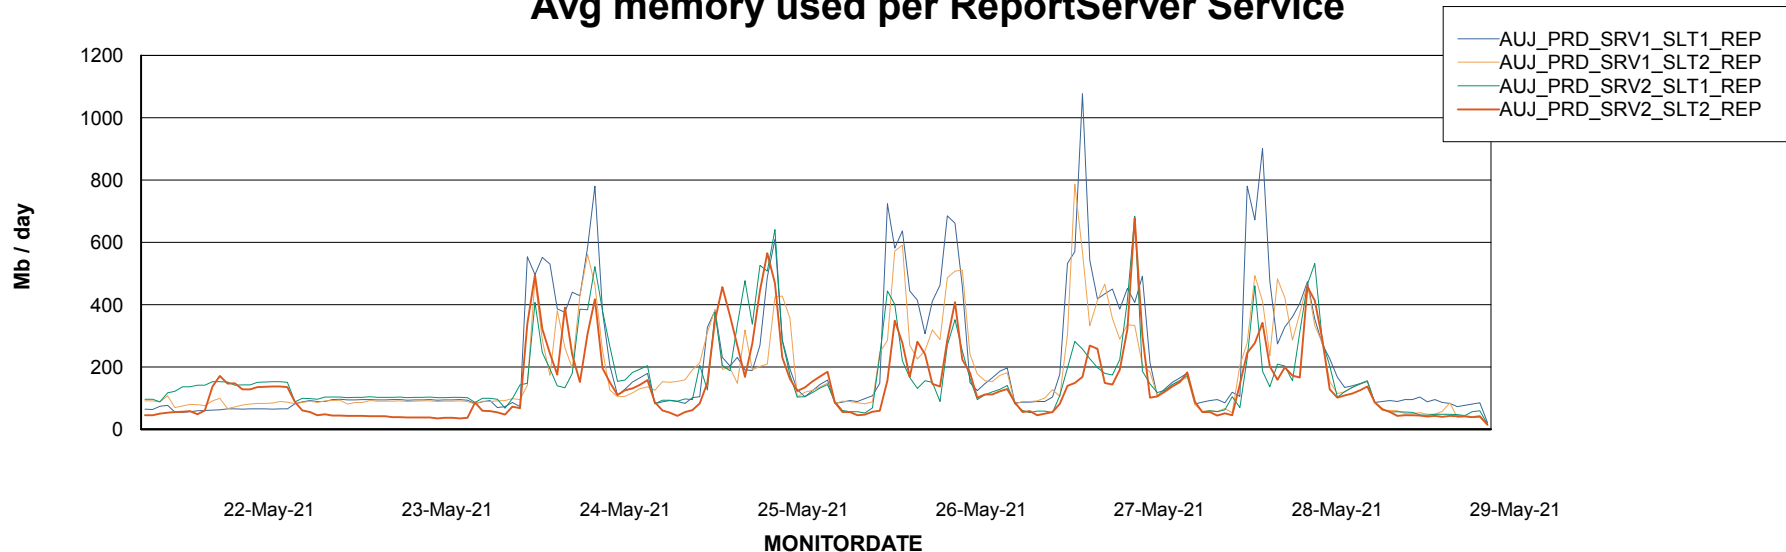

Avg memory used per ABS Server Service

Avg users per day per ABS server

Weekly SLA Customer Report

Customer AUJ_Production
Database ID 41

ABSSolute Application ReportServer Services

Avg memory used per ReportServer Service