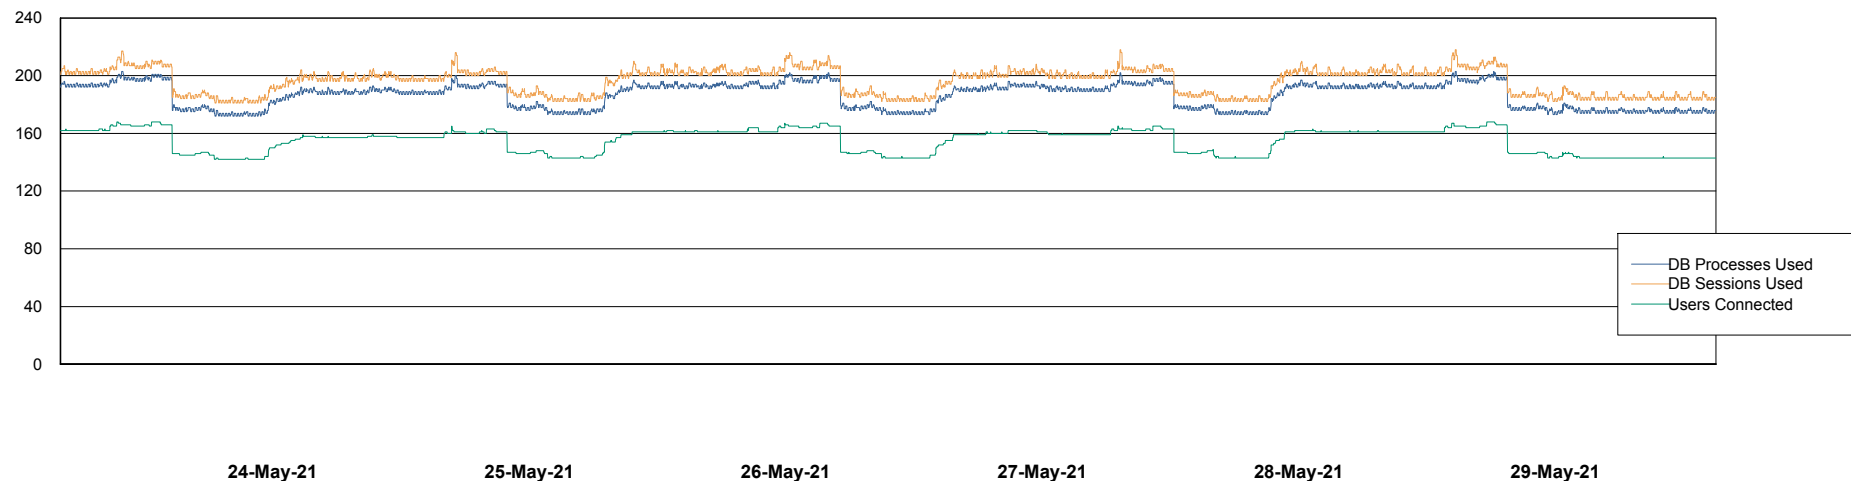

Weekly SLA Customer Report

Customer AUJ_Production
Database ID 41

Harddisk Usage AUJ_PRD_ORACLE_BI1

	Free disk space on / (%)	Total disk space on / (Gb)	Used disk space on / (Gb)
29-May-21	22	526	391
28-May-21	22	526	388
27-May-21	22	526	387
26-May-21	22	526	388
25-May-21	22	526	387
24-May-21	22	526	387
23-May-21	22	526	390

Weekly SLA Customer Report

Customer AUJ_Production
Database ID 41

Database Performance AUJ_DB4_Primary

Weekly SLA Customer Report

Customer AUJ_Production
Database ID 41

Database Performance AUJ_DB5_Standby