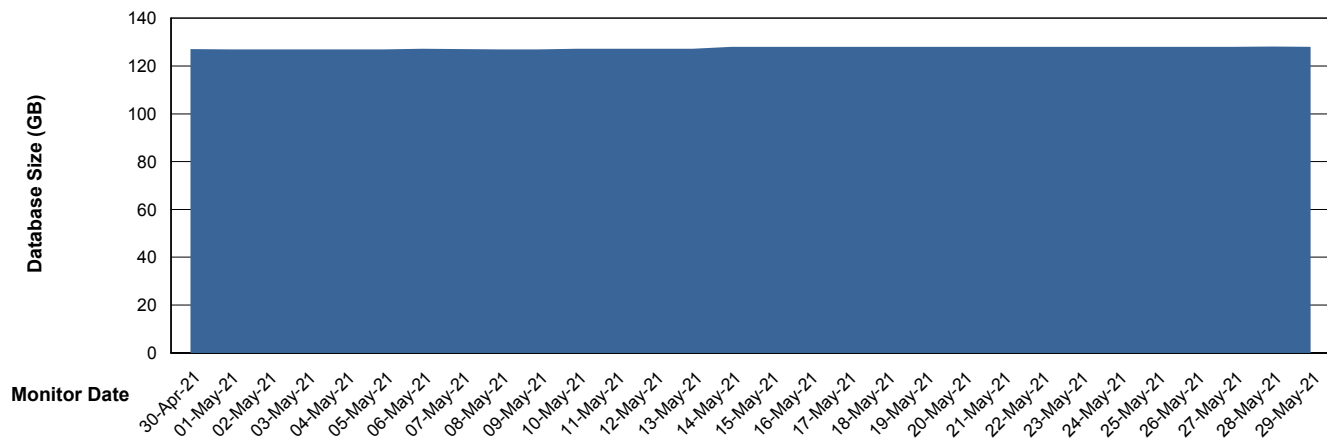

Customer AUJ_Production
Database ID 41

Database Performance AUJDB_BI_TS1

Weekly SLA Customer Report

Customer AUJ_Production
Database ID 41

DATABASE SIZE AUJ_DB4_Primary

Database growth over last month

DATABASE SIZE AUJDB_BI

Database growth over last month

Weekly SLA Customer Report

Customer AUJ_Production
Database ID 41

DATABASE SIZE AUJDB_BI_TS1

Database growth over last month

Weekly SLA Customer Report

Customer AUJ_Production
 Database ID 41