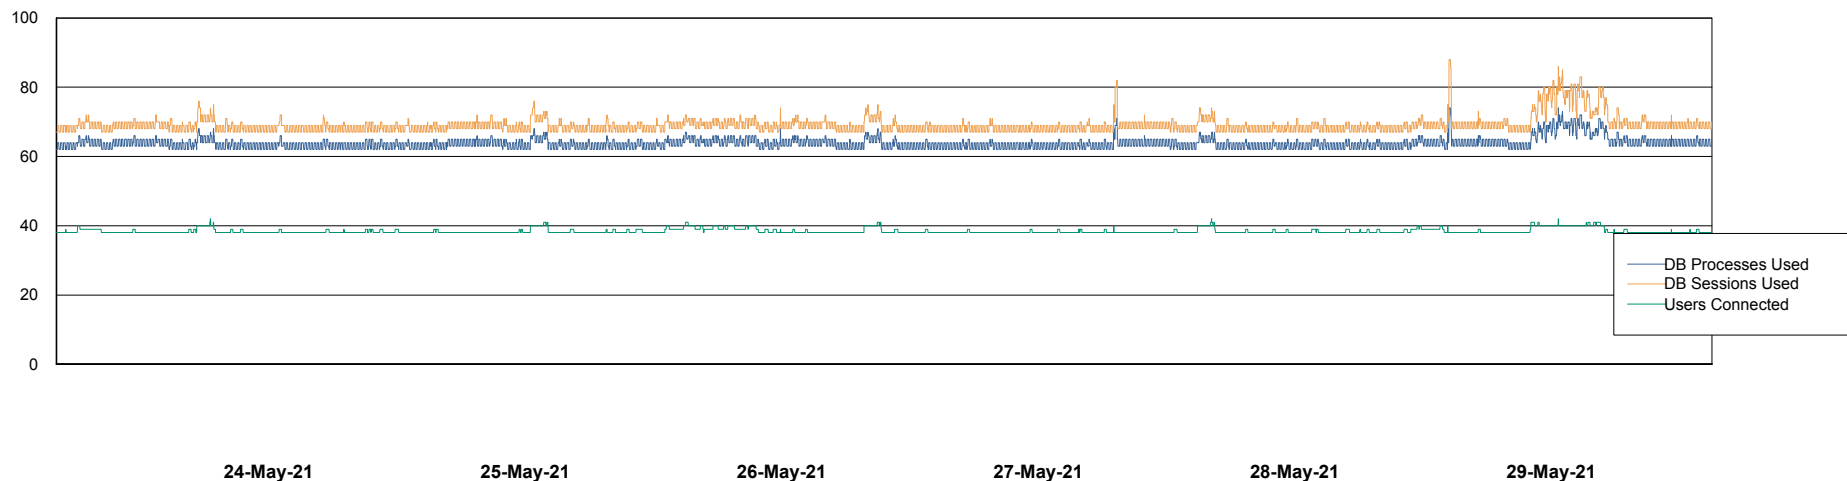

Database Performance AUJDB_BI_TS1