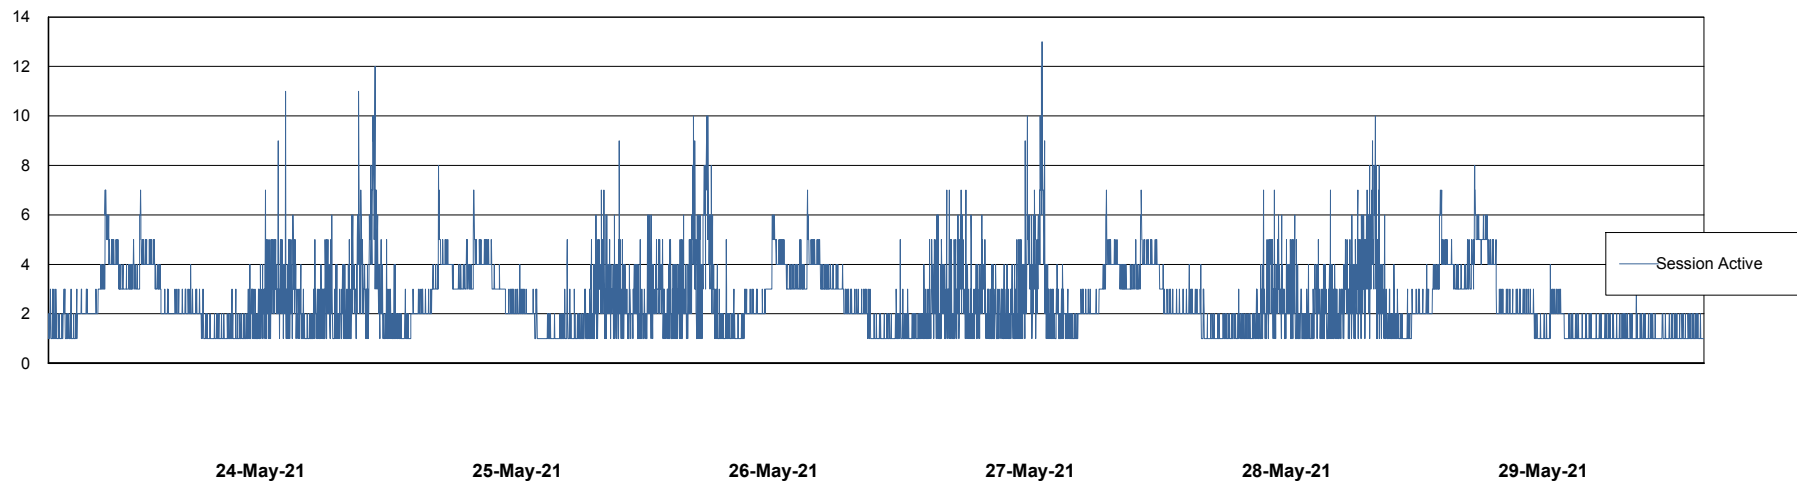

Weekly SLA Customer Report

Customer AUJ_Production
Database ID 41

Harddisk Usage AUJ_PRD_ORACLE_BI1

	Free disk space on / (%)	Total disk space on / (Gb)	Used disk space on / (Gb)
29-May-21	22	526	391
28-May-21	22	526	388
27-May-21	22	526	387
26-May-21	22	526	388
25-May-21	22	526	387
24-May-21	22	526	387
23-May-21	22	526	390

Weekly SLA Customer Report

Customer AUJ_Production
Database ID 41

Database Performance AUJ_DB4_Primary

Weekly SLA Customer Report

Customer AUJ_Production
Database ID 41

Database Performance AUJ_DB5_Standby