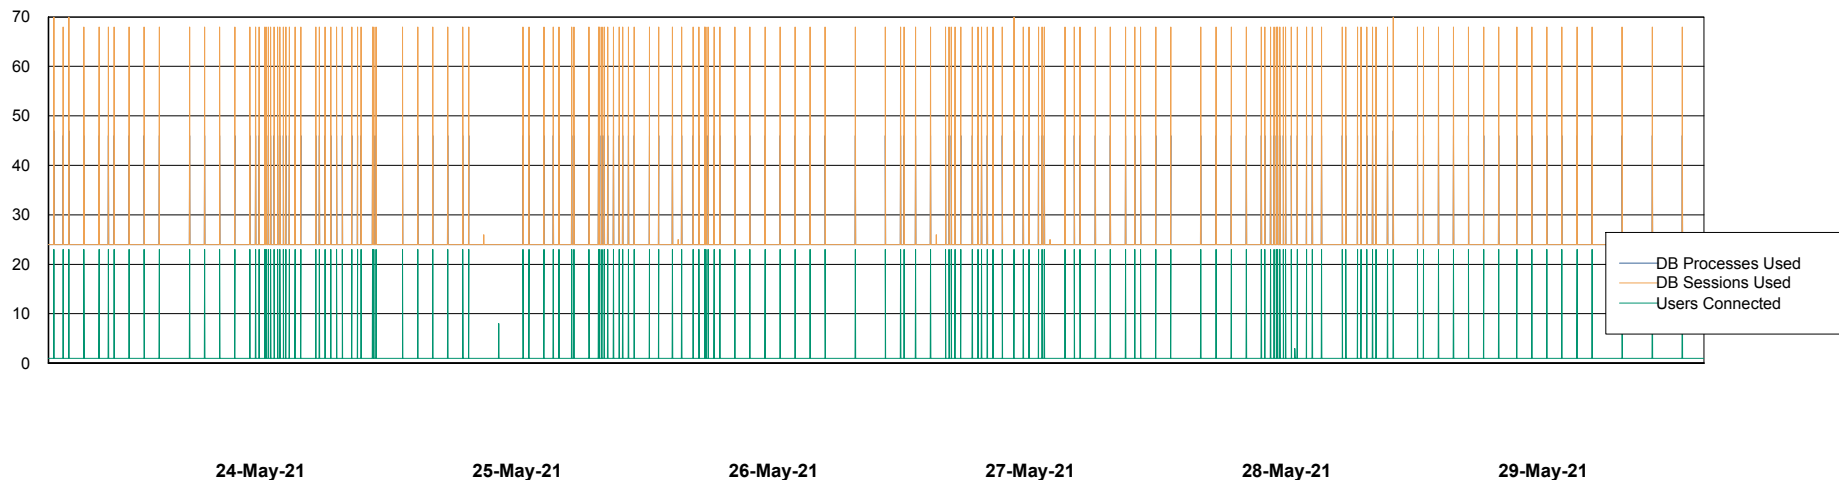

Weekly SLA Customer Report

Customer AUJ_Production
Database ID 41

Database Performance AUJ_DB4_Primary

Weekly SLA Customer Report

Customer AUJ_Production
Database ID 41

Database Performance AUJ_DB5_Standby

Weekly SLA Customer Report

Customer AUJ_Production
Database ID 41

Database Performance AUJ_DB6_Standby2

Weekly SLA Customer Report

Customer AUJ_Production
Database ID 41

Database Performance AUJDB_BI

Weekly SLA Customer Report