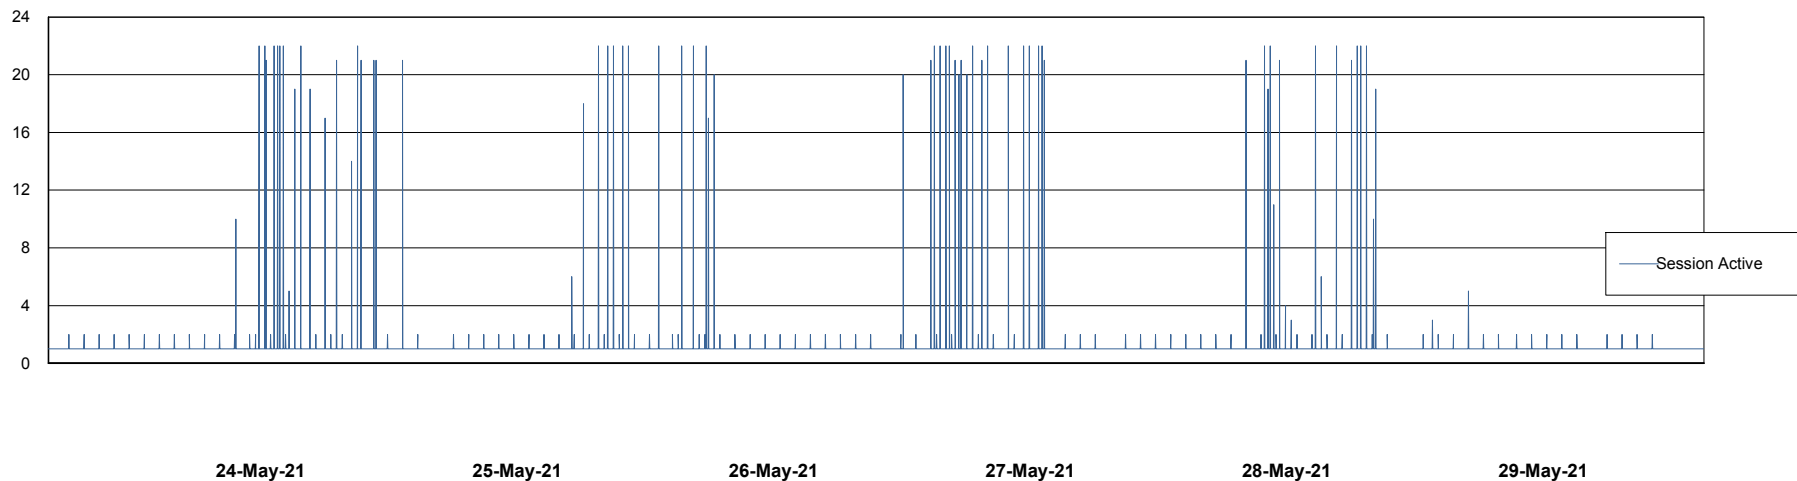

Weekly SLA Customer Report

Customer AUJ_Production
Database ID 41

Database Performance AUJ_DB4_Primary

Weekly SLA Customer Report

Customer AUJ_Production
Database ID 41

Database Performance AUJ_DB5_Standby

Weekly SLA Customer Report

Customer AUJ_Production
Database ID 41

Database Performance AUJ_DB6_Standby2

Weekly SLA Customer Report

Customer AUJ_Production
Database ID 41

Database Performance AUJDB_BI

Weekly SLA Customer Report