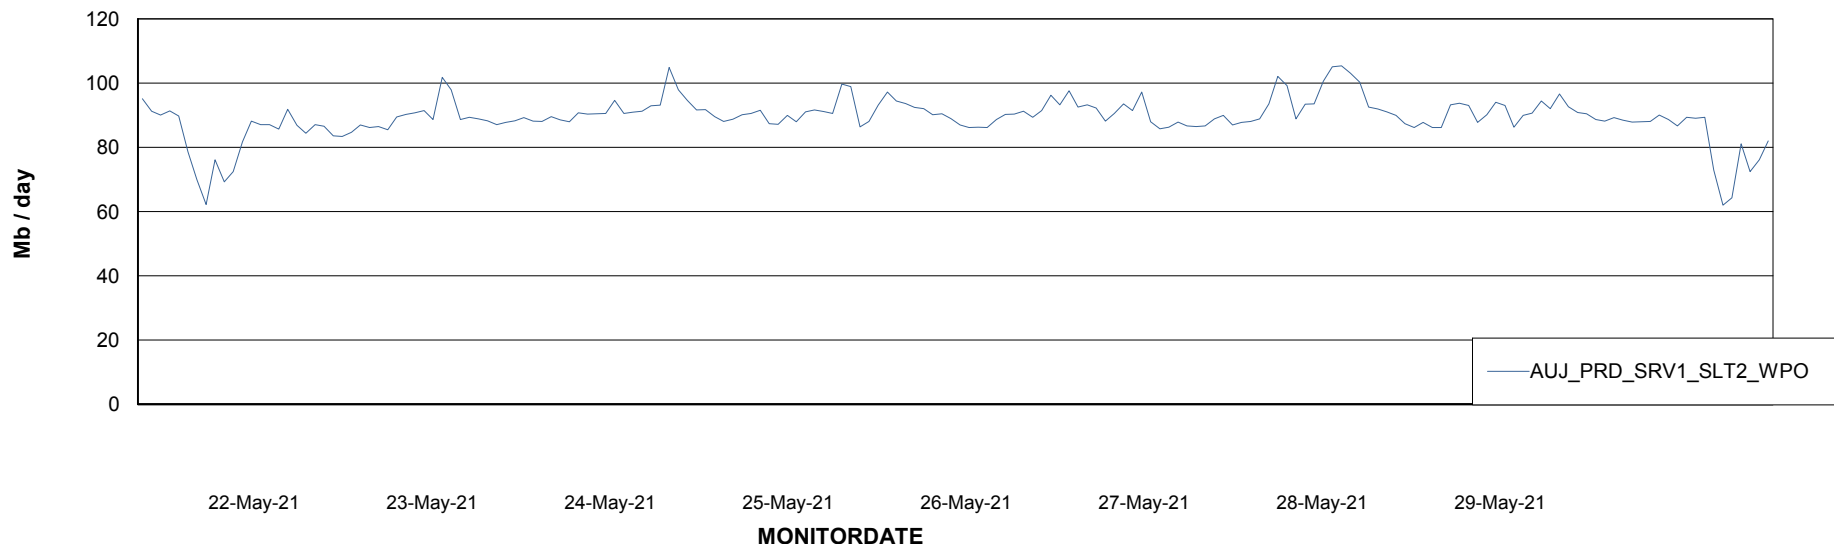

ABSSolute Web Component Services

Avg memory used per ABS Web component