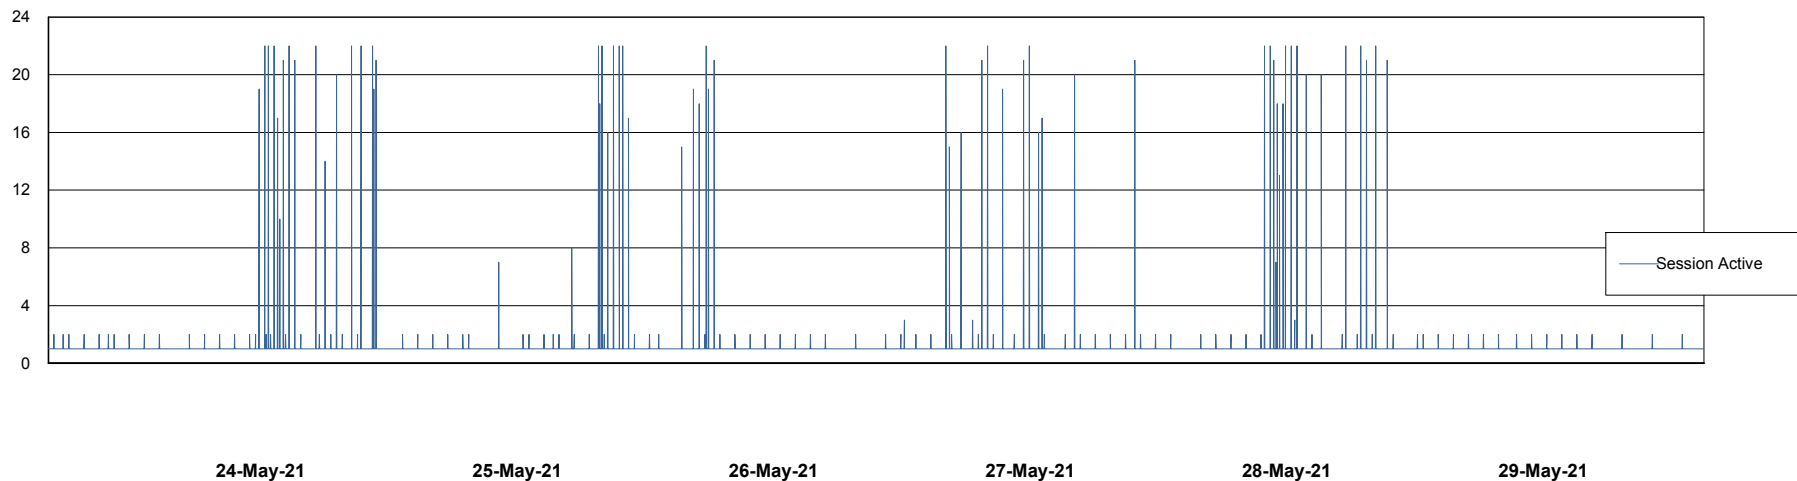

Weekly SLA Customer Report

Customer AUJ_Production
Database ID 41

Database Performance AUJ_DB4_Primary

Weekly SLA Customer Report

Customer AUJ_Production
Database ID 41

Database Performance AUJ_DB5_Standby

Weekly SLA Customer Report

Customer AUJ_Production
Database ID 41

Database Performance AUJ_DB6_Standby2

Weekly SLA Customer Report

Customer AUJ_Production
Database ID 41

Database Performance AUJDB_BI

Weekly SLA Customer Report