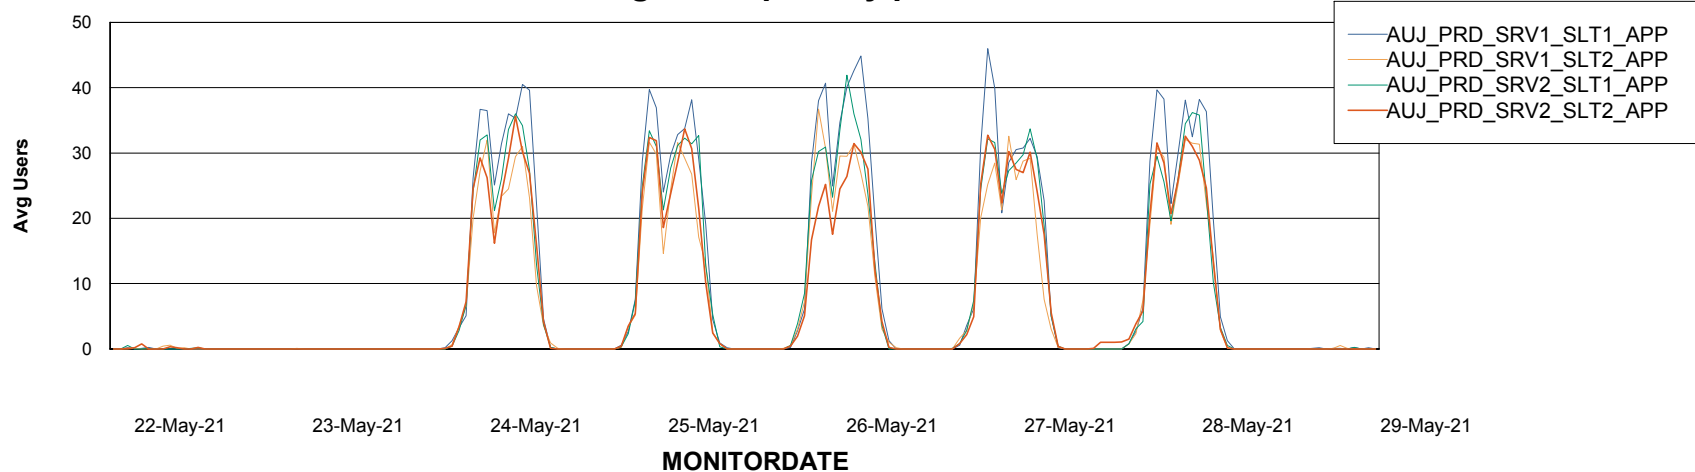

Avg users per day per ABS server