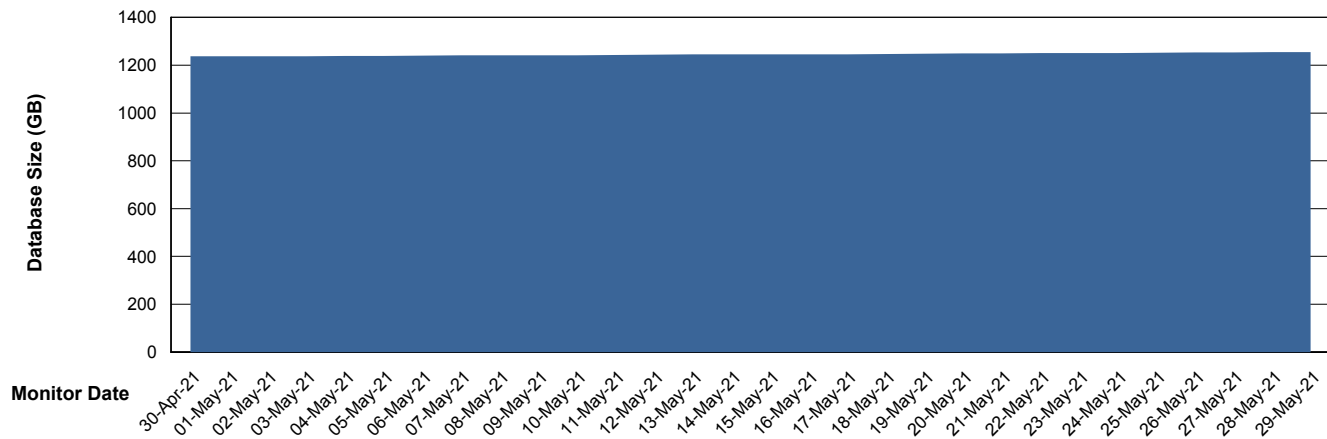

Weekly SLA Customer Report

Customer AUJ_Production
Database ID 41

Database Performance AUJ_DB6_Standby2

Weekly SLA Customer Report

Customer AUJ_Production
Database ID 41

Database Performance AUJDB_BI

Weekly SLA Customer Report

Customer AUJ_Production
Database ID 41

Database Performance AUJDB_BI_TS1

Weekly SLA Customer Report

Customer AUJ_Production
Database ID 41

DATABASE SIZE AUJ_DB4_Primary

Database growth over last month

DATABASE SIZE AUJDB_BI

Database growth over last month

Weekly SLA Customer Report

Customer AUJ_Production
Database ID 41

DATABASE SIZE AUJDB_BI_TS1

Database growth over last month

Weekly SLA Customer Report

Customer AUJ_Production
 Database ID 41