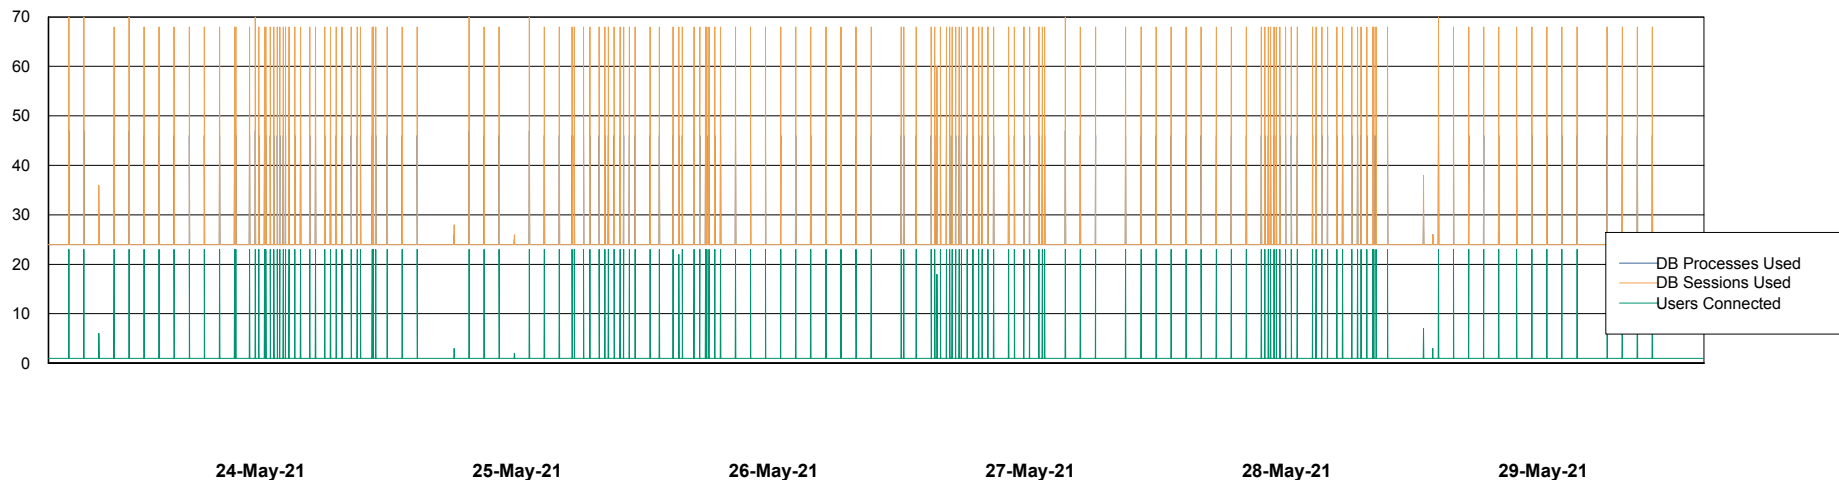

Weekly SLA Customer Report

Customer AUJ_Production
Database ID 41

Database Performance AUJ_DB4_Primary

Weekly SLA Customer Report

Customer AUJ_Production
Database ID 41

Database Performance AUJ_DB5_Standby

Weekly SLA Customer Report

Customer AUJ_Production
Database ID 41

Database Performance AUJ_DB6_Standby2

Weekly SLA Customer Report

Customer AUJ_Production
Database ID 41

Database Performance AUJDB_BI

Weekly SLA Customer Report