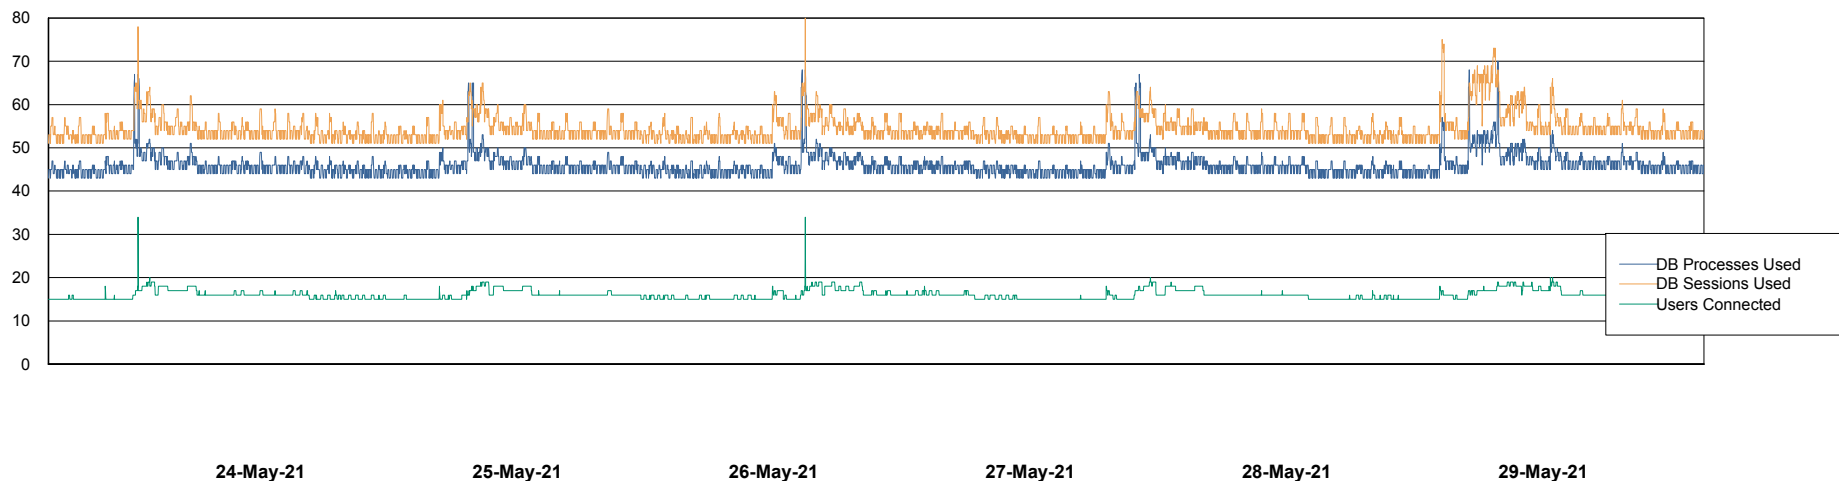

Weekly SLA Customer Report

Customer AUJ_Production
Database ID 41

Database Performance AUJ_DB6_Standby2

Weekly SLA Customer Report

Customer AUJ_Production
Database ID 41

Database Performance AUJDB_BI

Weekly SLA Customer Report