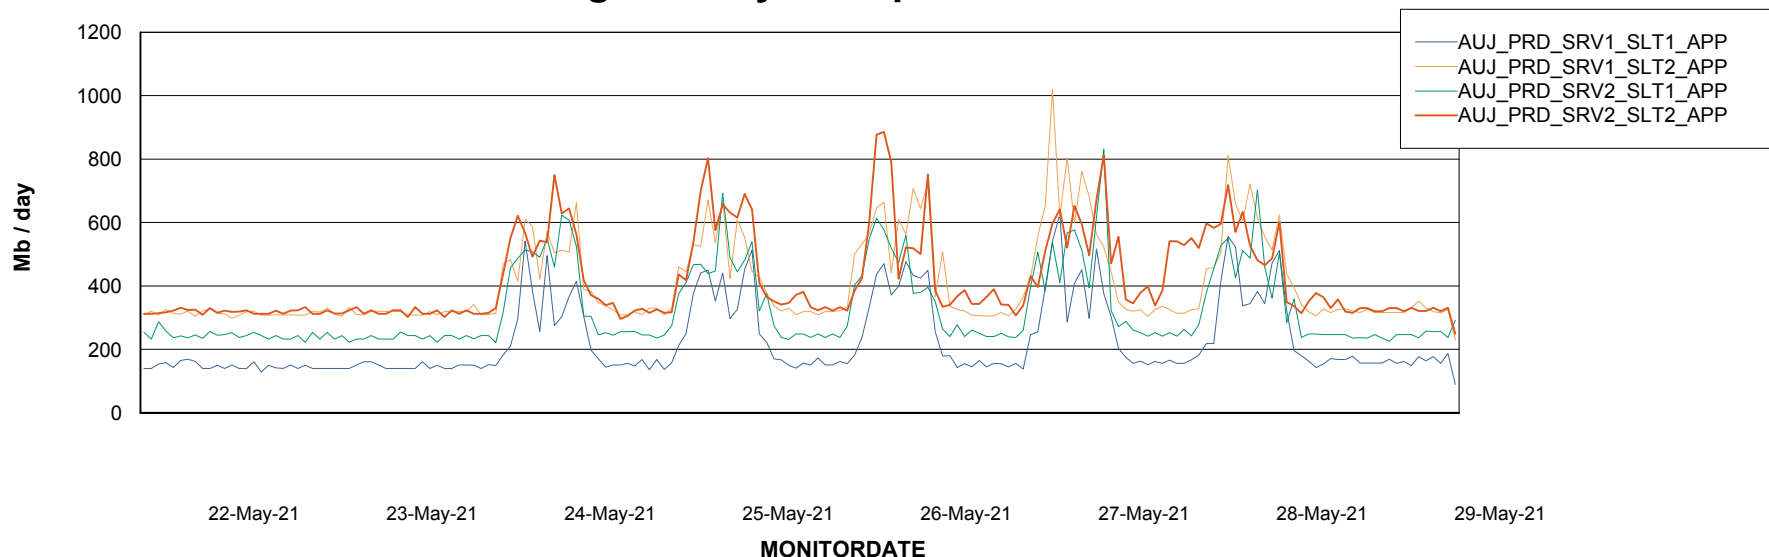

ABSSolute Application Server Services

Avg memory used per ABS Server Service