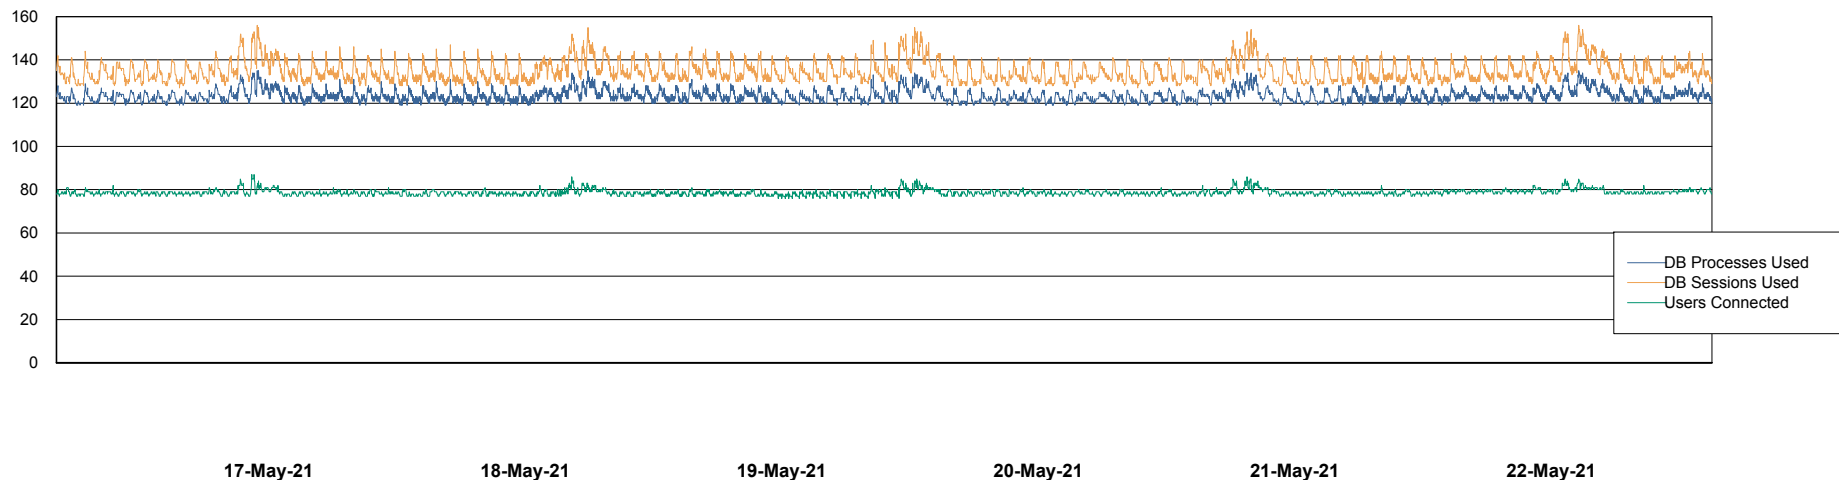

Database Performance VOSBIDB_Production