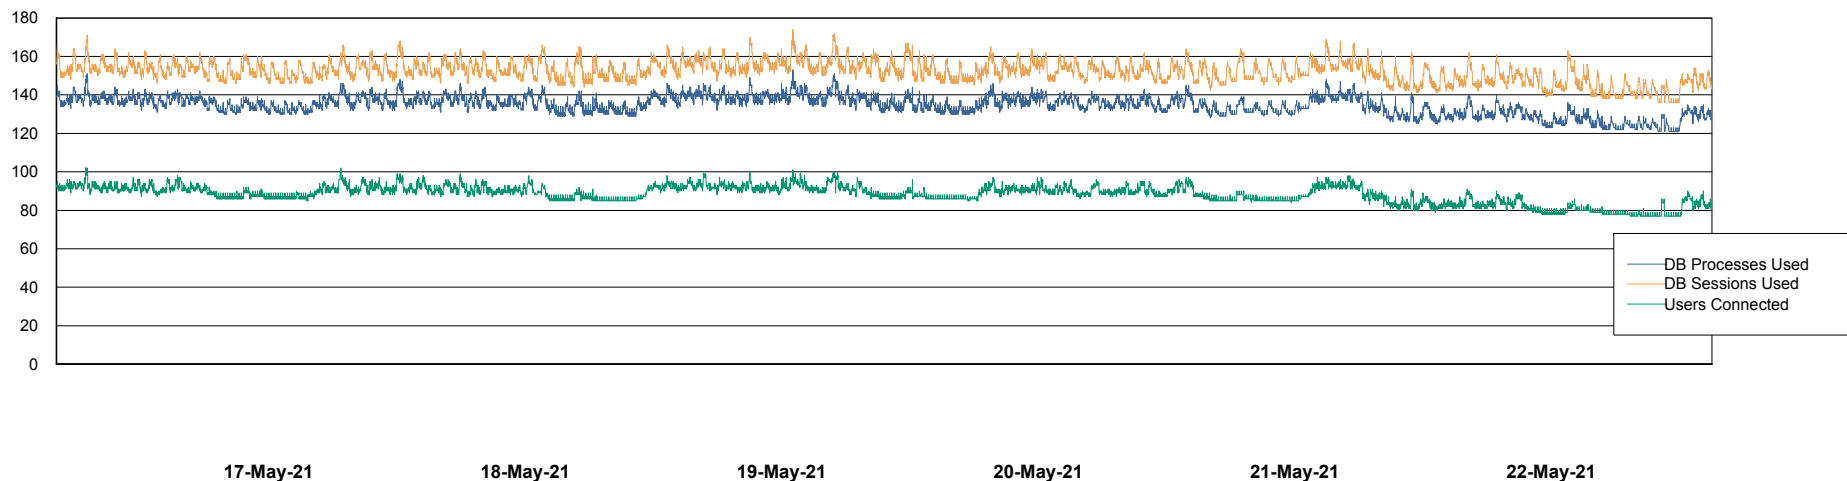

Database Performance VOSDB_Production