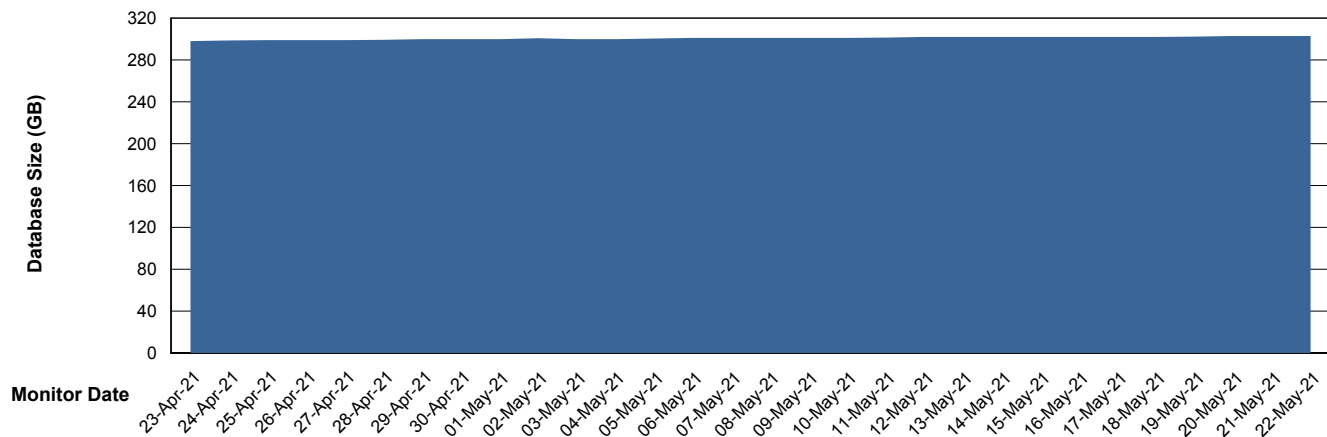

DATABASE SIZE VOSDB_Production

Database growth over last month