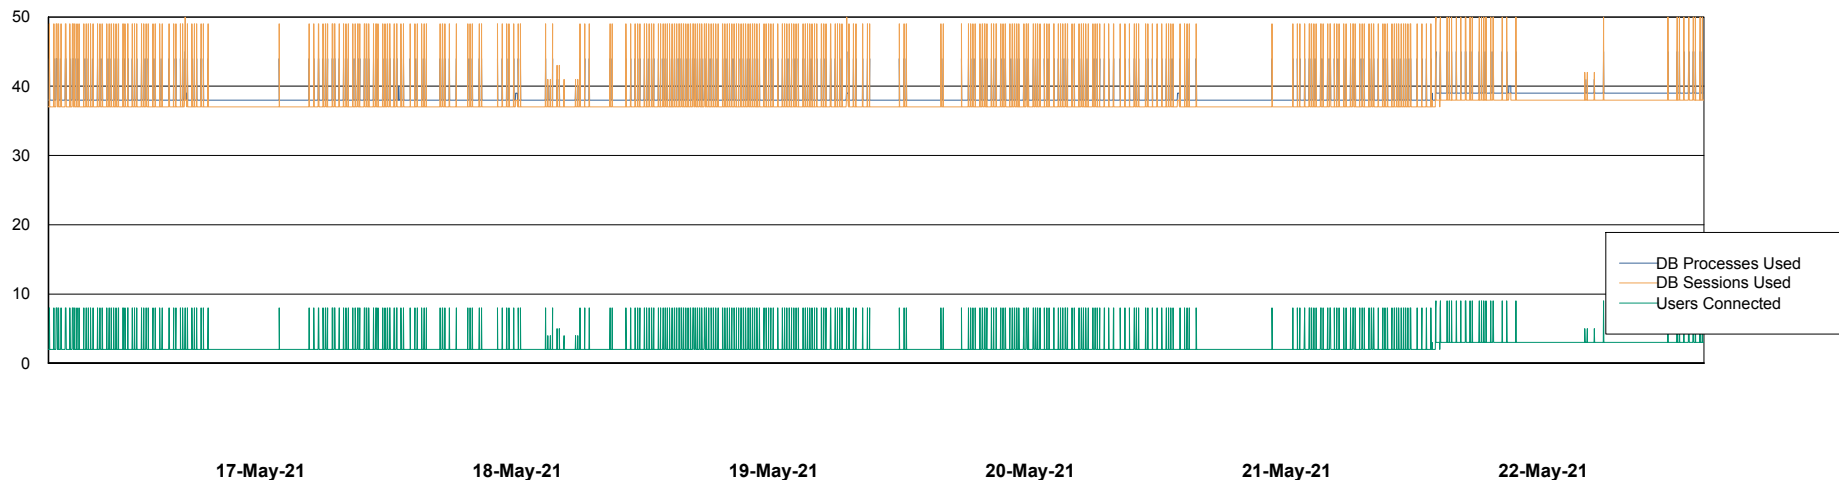

Database Performance VOSDB_Standby