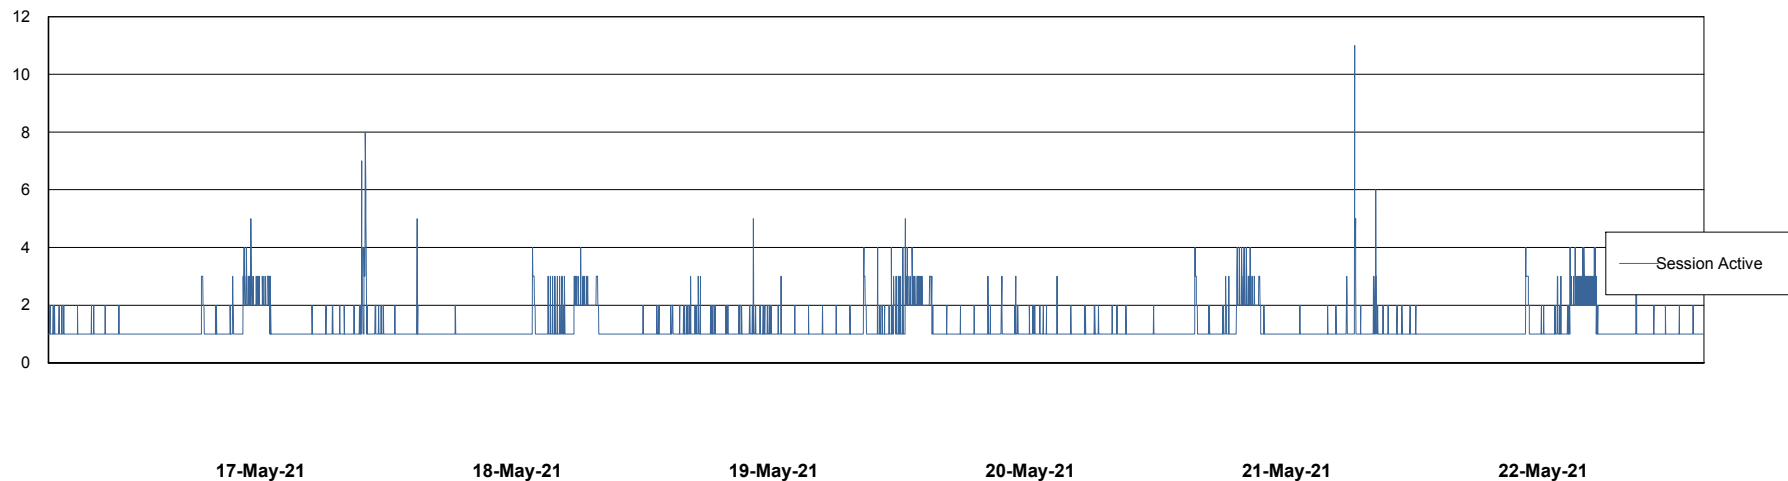

Database Performance VOSBIDB_Production