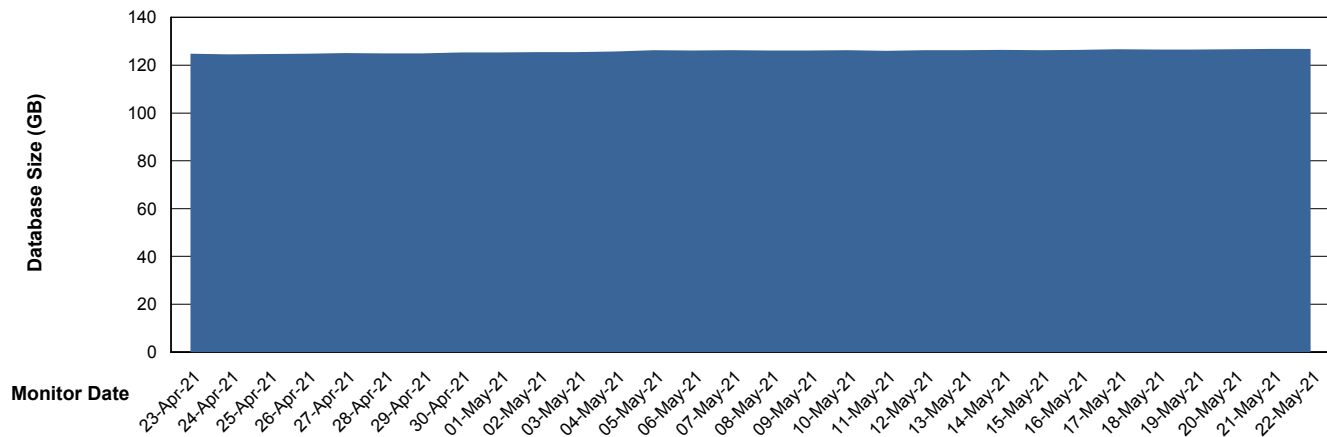

DATABASE SIZE VOSBIDB_Production

Database growth over last month