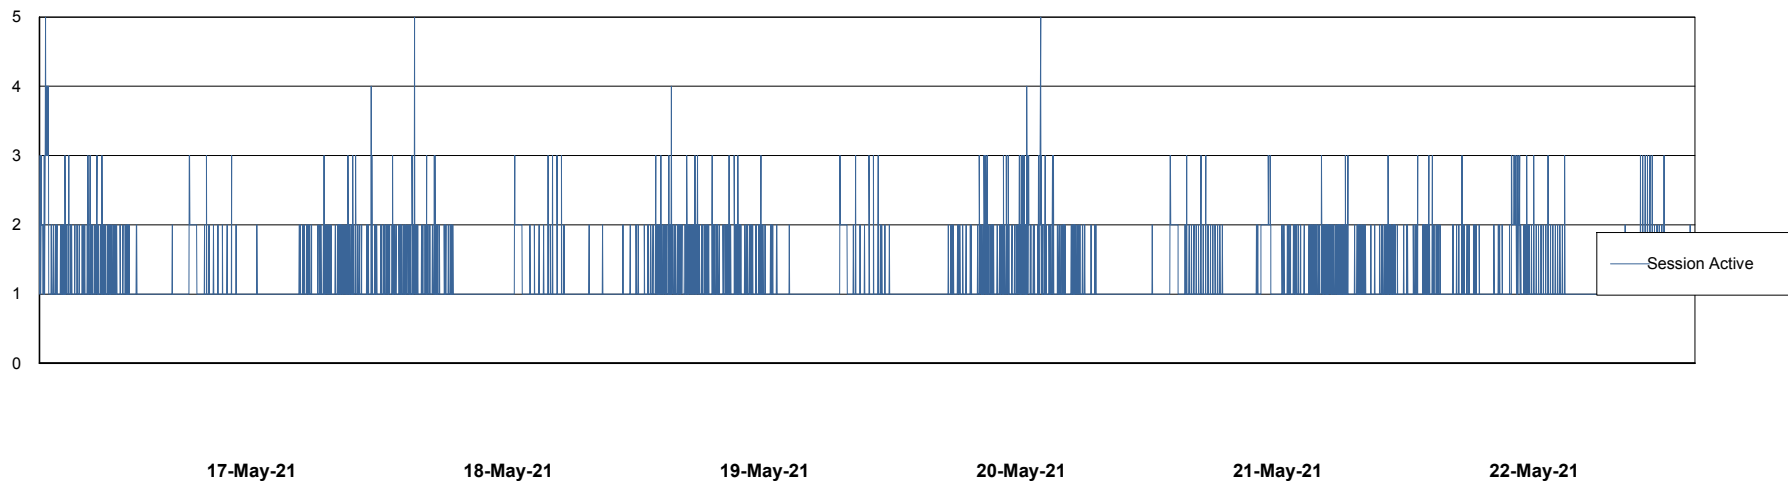

Weekly SLA Customer Report

Customer VEN_Production
Database ID 35

Weekly SLA Customer Report

Customer VEN_Production
Database ID 35

Database Performance VENDB_BI

20-May-21 21-May-21 22-May-21

20-May-21 21-May-21 22-May-21

Weekly SLA Customer Report

Customer VEN_Production
Database ID 35

Database Performance VENDB_Production

Weekly SLA Customer Report

Customer VEN_Production
Database ID 35

Database Performance VENDB_Standby

Weekly SLA Customer Report