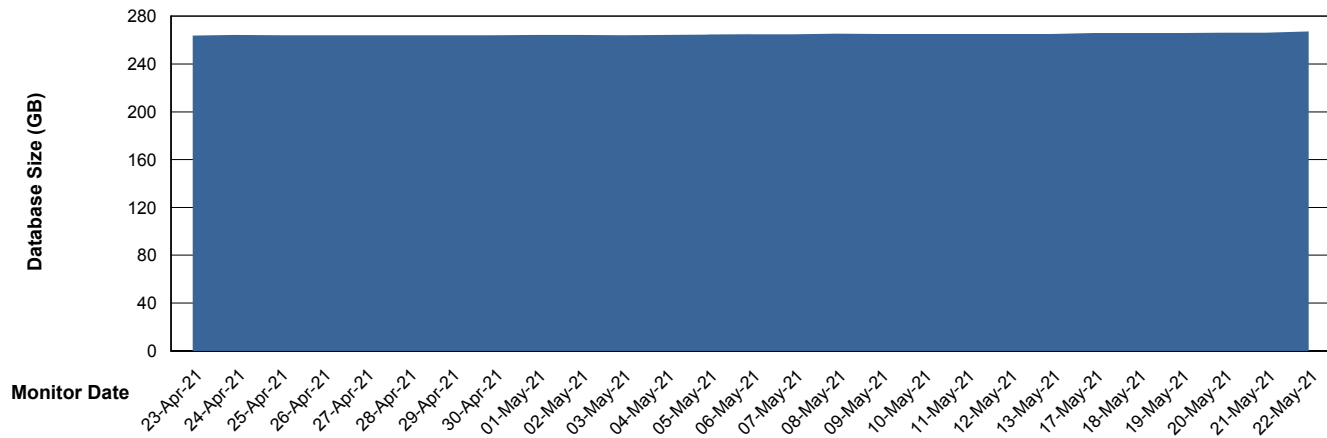

Customer VEN_Production
Database ID 35

DATABASE SIZE VENDB_BI

Database growth over last month

DATABASE SIZE VENDB_Production

Database growth over last month

Weekly SLA Customer Report

Customer VEN_Production
Database ID 35

Database Tablespace VENDB_BI

Date	Tablespace Name	Filesize (Gb)	Usedsize (Gb)	Percentage free
22-May-21	ABSDATA	130	31	76
	INDX	55	45	18
21-May-21	ABSDATA	130	31	76
	INDX	55	45	18
20-May-21	ABSDATA	130	30	77
	INDX	55	45	18