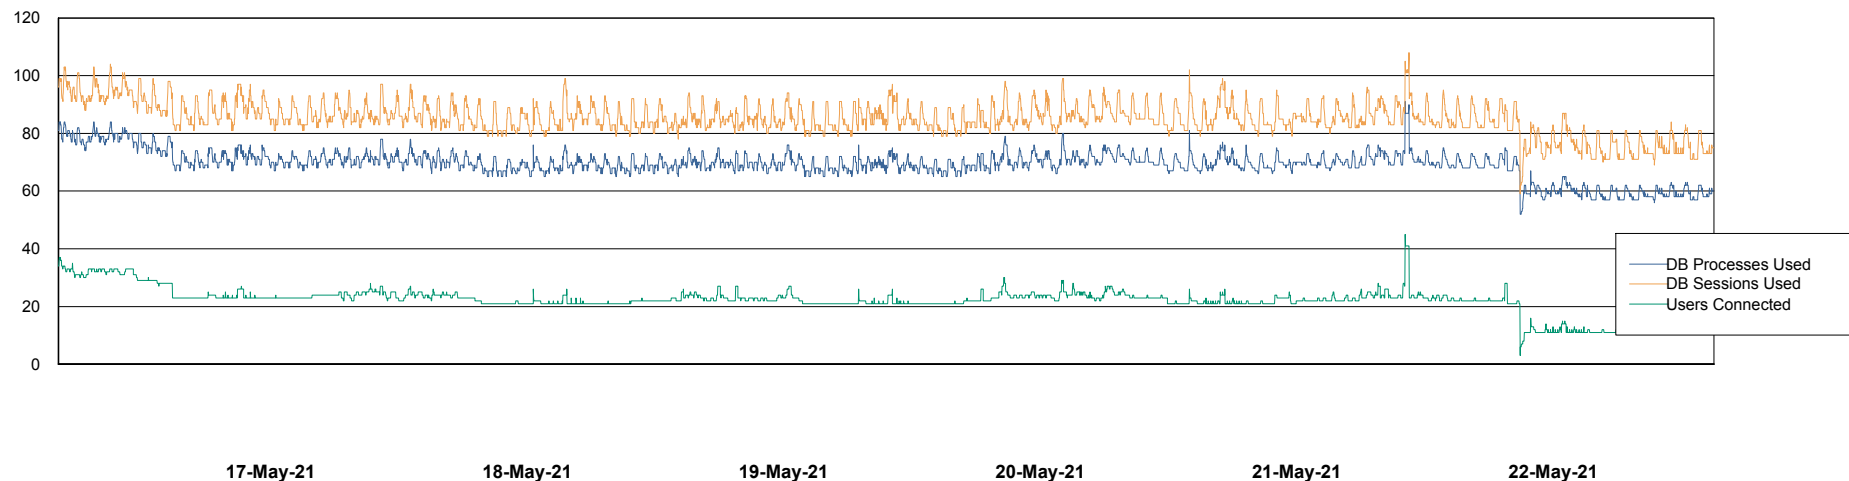

Weekly SLA Customer Report

Customer VEN_Production
Database ID 35

Weekly SLA Customer Report

Customer VEN_Production
Database ID 35

Database Performance VENDB_BI

20-May-21 21-May-21 22-May-21

20-May-21 21-May-21 22-May-21

Weekly SLA Customer Report

Customer VEN_Production
Database ID 35

Database Performance VENDB_Production

Weekly SLA Customer Report

Customer VEN_Production
Database ID 35

Database Performance VENDB_Standby

Weekly SLA Customer Report