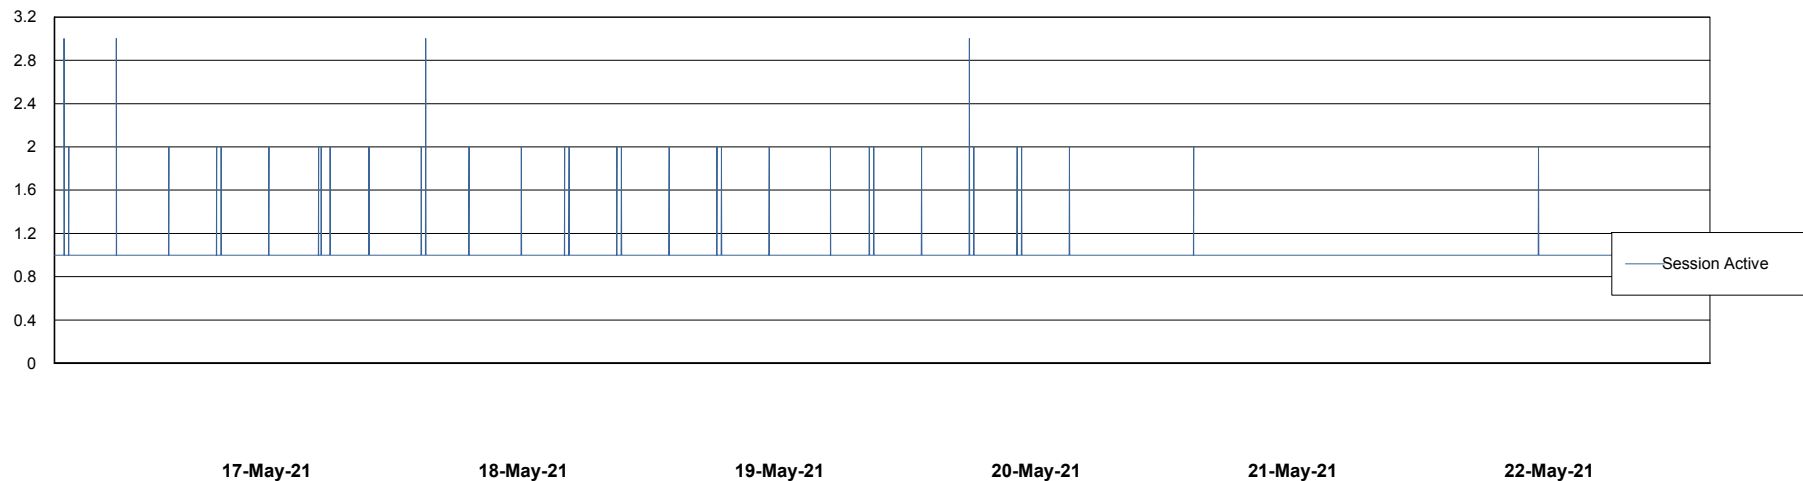

Weekly SLA Customer Report

Customer VEN_Production
Database ID 35

Database Performance VENDB_Production

Weekly SLA Customer Report

Customer VEN_Production
Database ID 35

Database Performance VENDB_Standby

Weekly SLA Customer Report

Customer VEN_Production
Database ID 35

DATABASE SIZE VENDB_BI

Database growth over last month

DATABASE SIZE VENDB_Production

Database growth over last month

Weekly SLA Customer Report

Customer VEN_Production
Database ID 35