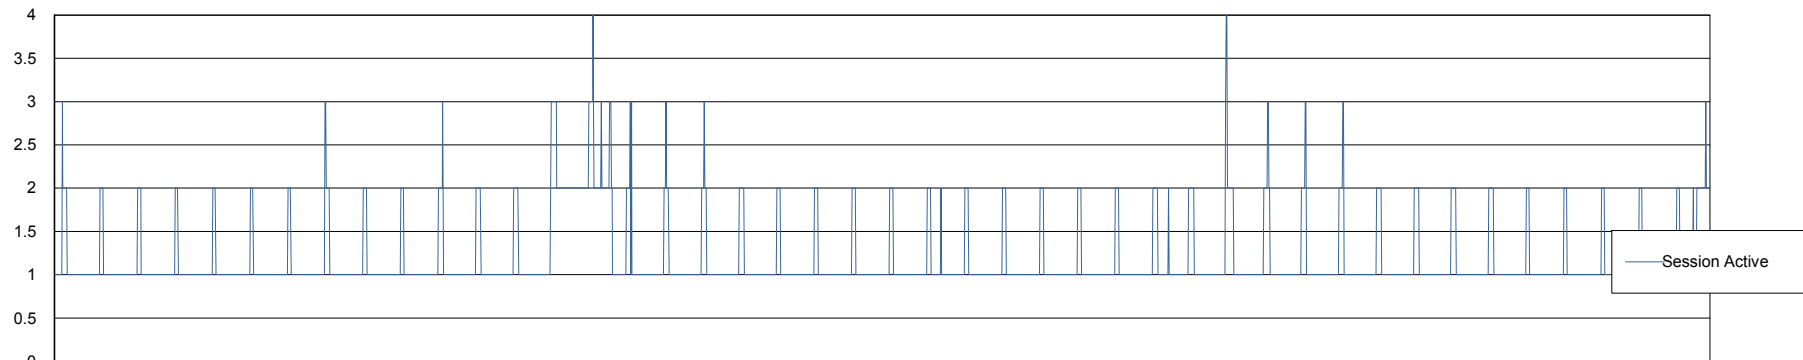

20-May-21   21-May-21   22-May-21