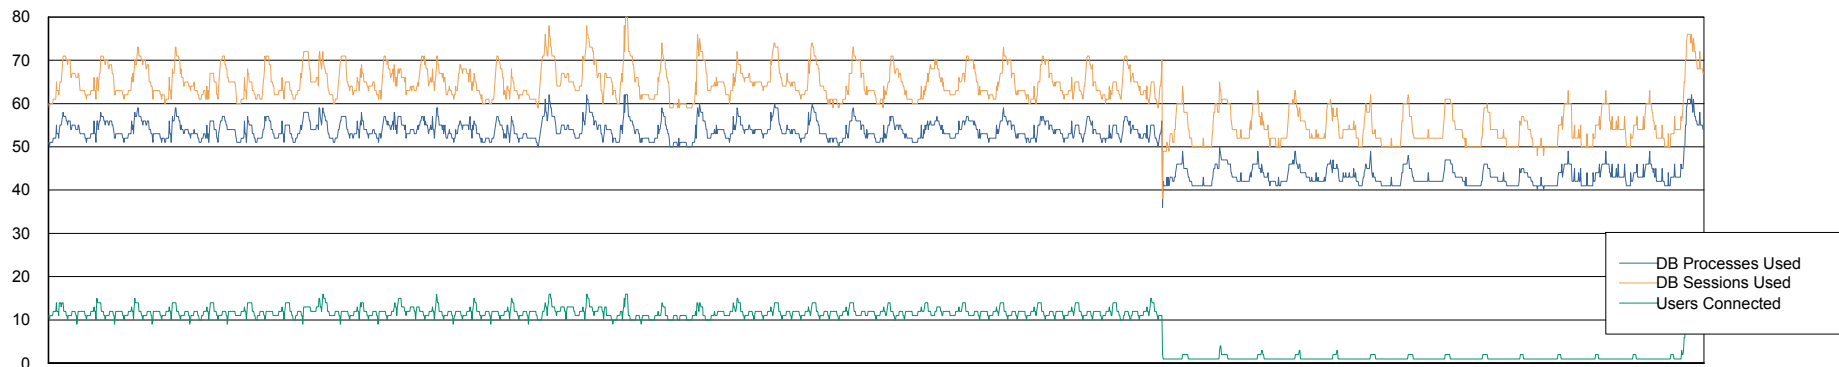

Weekly SLA Customer Report

Customer VEN_Production
Database ID 35

Weekly SLA Customer Report

Customer VEN_Production
Database ID 35

Database Performance VENDB_BI

20-May-21 21-May-21 22-May-21

20-May-21 21-May-21 22-May-21

Weekly SLA Customer Report

Customer VEN_Production
Database ID 35

Database Performance VENDB_Production

Weekly SLA Customer Report

Customer VEN_Production
Database ID 35

Database Performance VENDB_Standby

Weekly SLA Customer Report