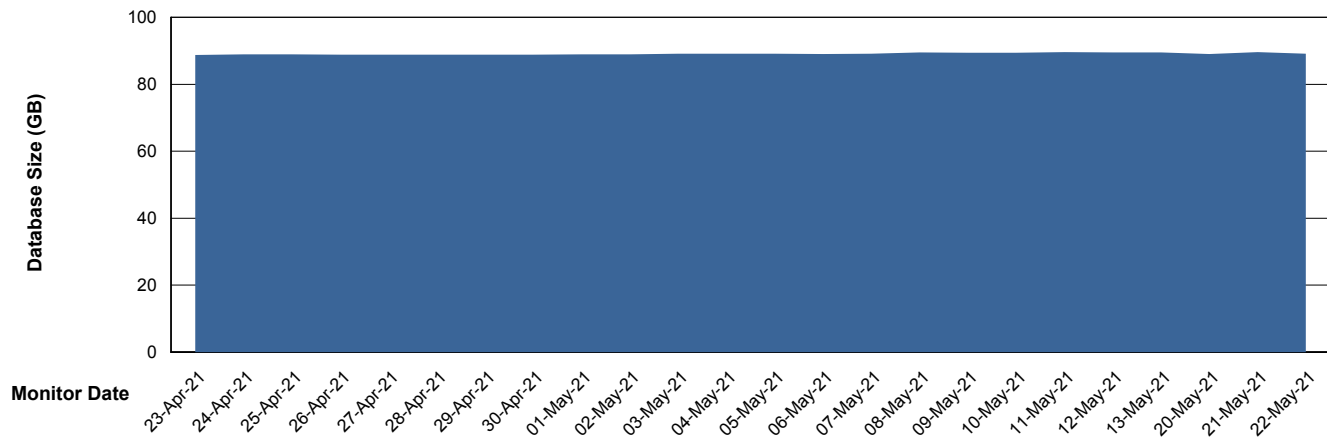

Weekly SLA Customer Report

Customer VEN_Production
Database ID 35

Database Performance VENDB_Production

Weekly SLA Customer Report

Customer VEN_Production
Database ID 35

Database Performance VENDB_Standby

Weekly SLA Customer Report

Customer VEN_Production
Database ID 35

DATABASE SIZE VENDB_BI

Database growth over last month

DATABASE SIZE VENDB_Production

Database growth over last month

Weekly SLA Customer Report

Customer VEN_Production
Database ID 35