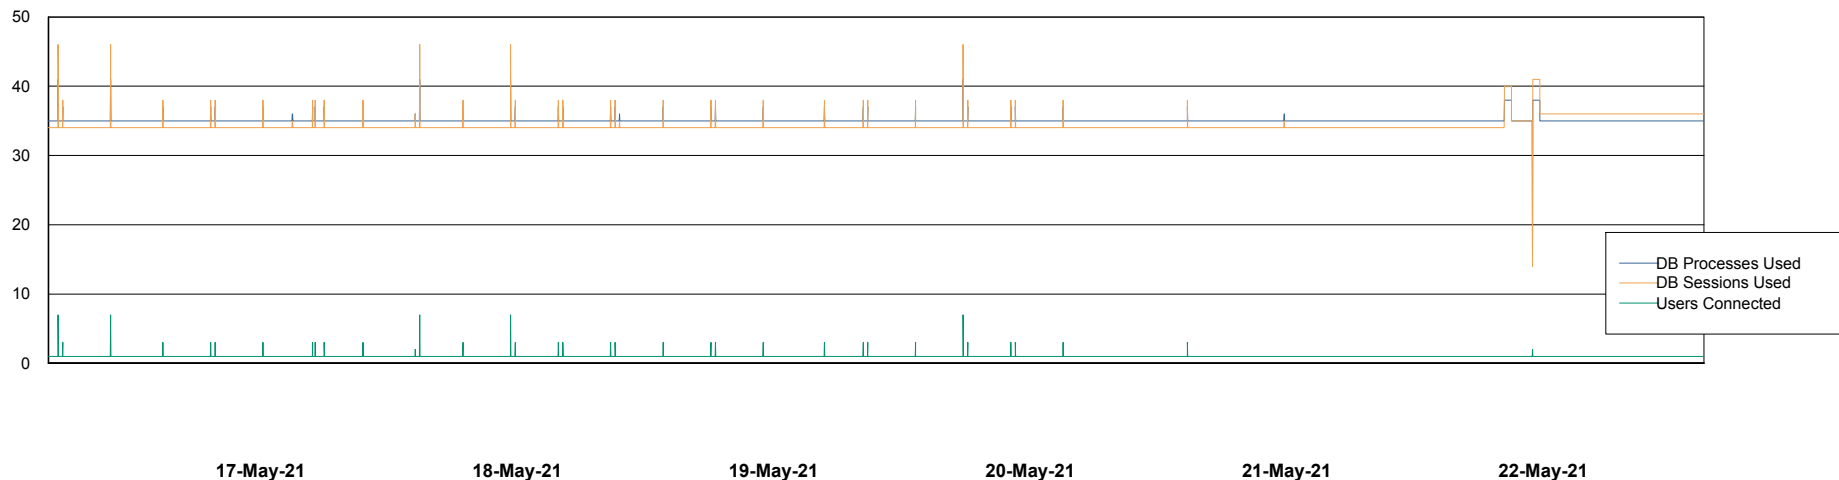

Weekly SLA Customer Report

Customer VEN_Production
Database ID 35

Database Performance VENDB_Production

Weekly SLA Customer Report

Customer VEN_Production
Database ID 35

Database Performance VENDB_Standby

Weekly SLA Customer Report