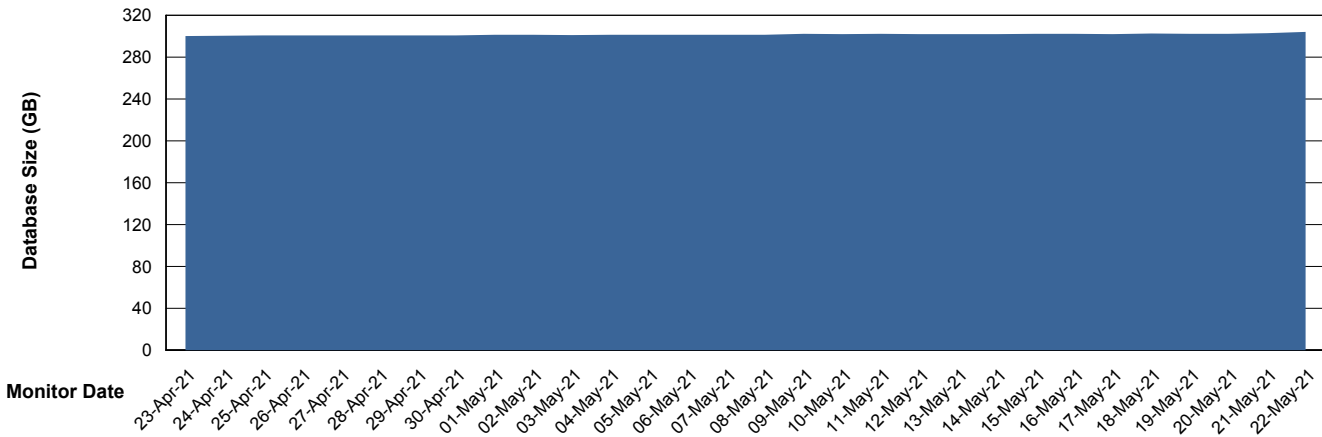

Database growth over last month

Database Tablespace STKDB_ABS1 Production Database

Date	Tablespace Name	Filesize (Gb)	Usedsize (Gb)	Percentage free
22-May-21	ABSDATA	177	124	30
	INDX	206	173	16
21-May-21	ABSDATA	177	123	31
	INDX	206	173	16
20-May-21	ABSDATA	177	123	31
	INDX	206	172	17
19-May-21	ABSDATA	177	123	31
	INDX	206	171	17
18-May-21	ABSDATA	177	124	30
	INDX	206	171	17
17-May-21	ABSDATA	177	123	31
	INDX	206	171	17
16-May-21	ABSDATA	177	123	31
	INDX	206	171	17