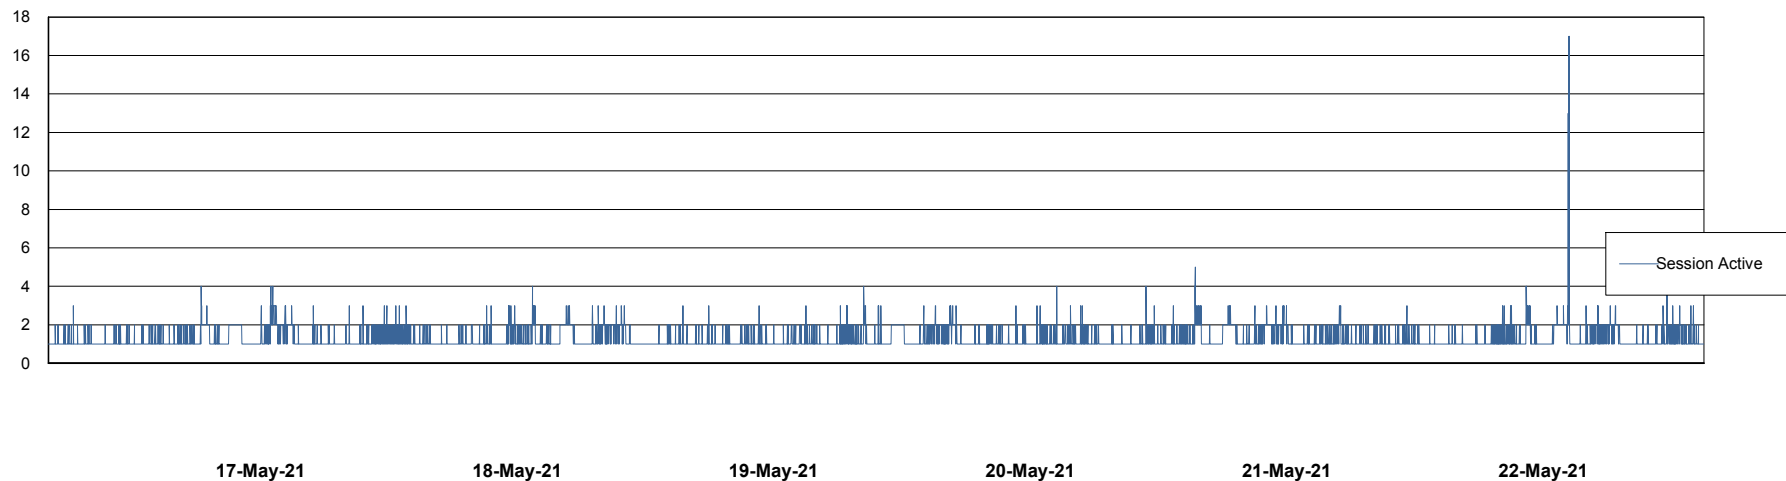

Weekly SLA Customer Report

Customer STK_Production
 Database ID 82

Harddisk Usage STK_STAABSDB2 Standby DB Server

	Free disk space on c: (%)	Total disk space on c: (Gb)	Free disk space on d: (%)	Total disk space on d: (Gb)	Free disk space on e: (%)	Total disk space on e: (Gb)
22-May-21	71	99	36	350	24	1,000
21-May-21	71	99	38	350	24	1,000
20-May-21	71	99	39	350	24	1,000
19-May-21	71	99	38	350	24	1,000
18-May-21	71	99	38	350	24	1,000
17-May-21	71	99	39	350	24	1,000
16-May-21	71	99	39	350	24	1,000

Weekly SLA Customer Report

Customer STK_Production
Database ID 82

Database Performance STKDB_ABS1 Production Database

Weekly SLA Customer Report

Customer STK_Production
Database ID 82

Database Performance STKDB_ABS1SB Standby Database