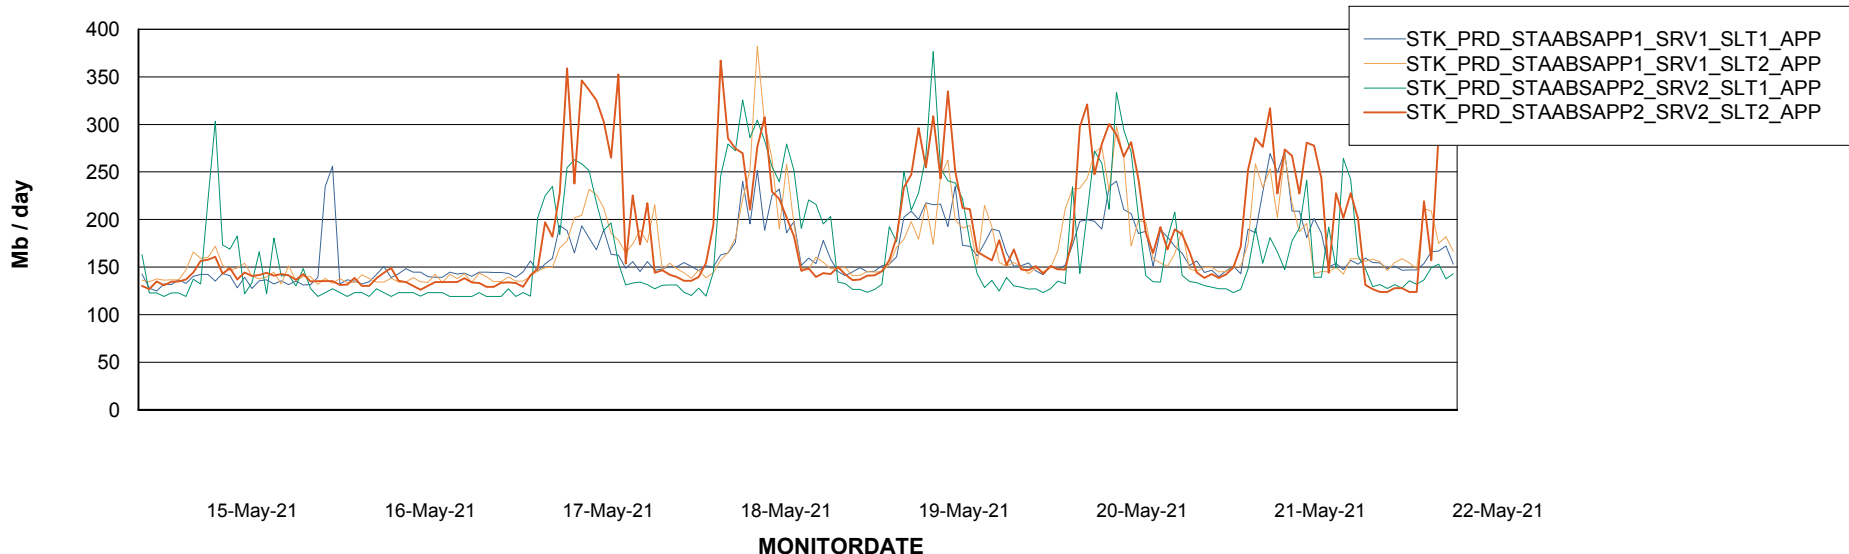

Weekly SLA Customer Report

Customer STK_Production
Database ID 82

Database Performance STKDB_ABS1 Production Database

Weekly SLA Customer Report

Customer STK_Production
Database ID 82

Database Performance STKDB_ABS1SB Standby Database

Weekly SLA Customer Report

Customer STK_Production
 Database ID 82

DATABASE SIZE STKDB_ABS1 Production Database

Database growth over last month

Database Tablespace STKDB_ABS1 Production Database

Date	Tablespace Name	Filesize (Gb)	Usedsize (Gb)	Percentage free
22-May-21	ABSDATA	177	124	30
	INDX	206	173	16
21-May-21	ABSDATA	177	123	31
	INDX	206	173	16
20-May-21	ABSDATA	177	123	31
	INDX	206	172	17
19-May-21	ABSDATA	177	123	31
	INDX	206	171	17
18-May-21	ABSDATA	177	124	30
	INDX	206	171	17
17-May-21	ABSDATA	177	123	31
	INDX	206	171	17
16-May-21	ABSDATA	177	123	31
	INDX	206	171	17

Weekly SLA Customer Report

Customer STK_Production
Database ID 82

ABSSolute Application Server Services

Avg memory used per ABS Server Service

Avg users per day per ABS server

Weekly SLA Customer Report

Customer STK_Production
Database ID 82