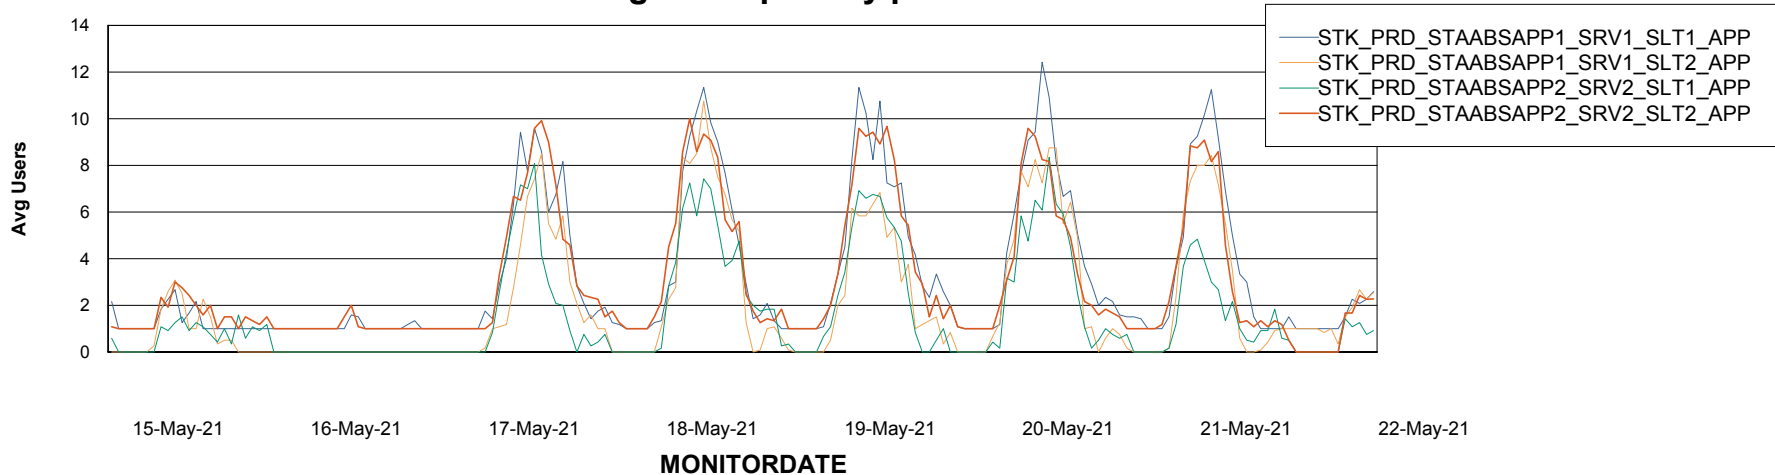

Weekly SLA Customer Report

Customer STK_Production
Database ID 82

ABSSolute Application Server Services

Avg memory used per ABS Server Service

Avg users per day per ABS server

Weekly SLA Customer Report

Customer STK_Production
Database ID 82