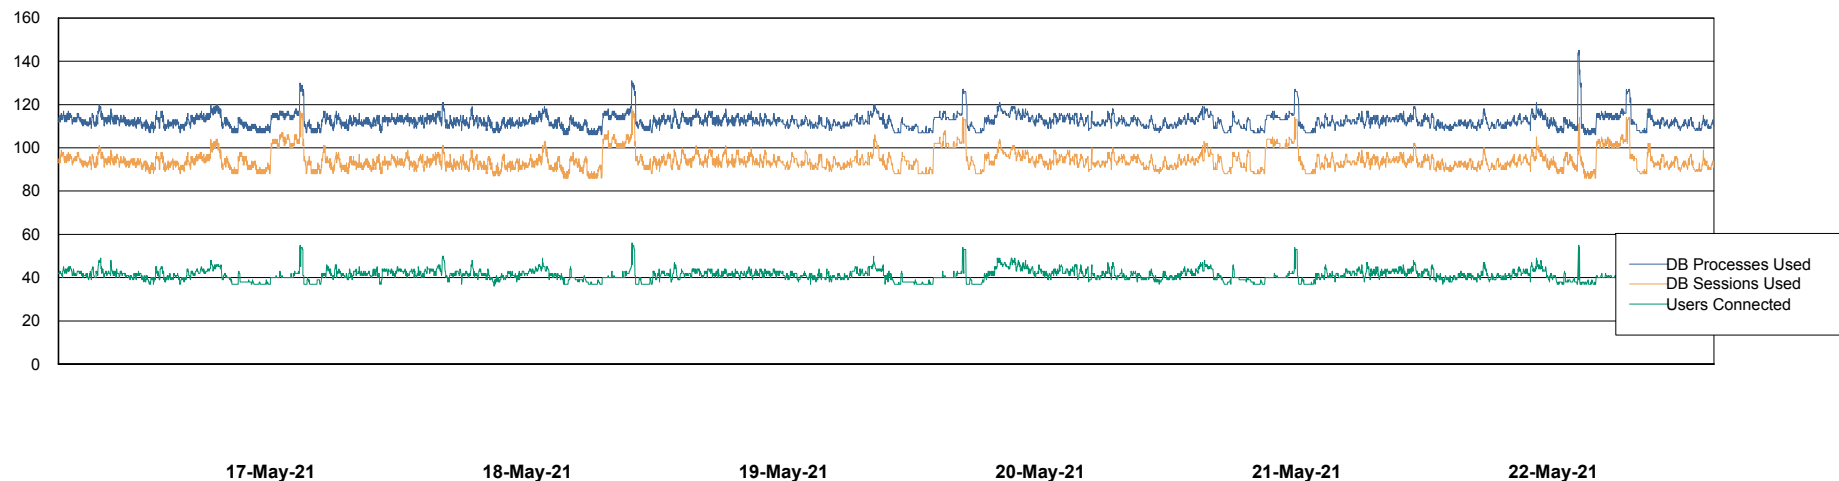

Weekly SLA Customer Report

Customer STK_Production
 Database ID 82

Harddisk Usage STK_STAABSDB2 Standby DB Server

	Free disk space on c: (%)	Total disk space on c: (Gb)	Free disk space on d: (%)	Total disk space on d: (Gb)	Free disk space on e: (%)	Total disk space on e: (Gb)
22-May-21	71	99	36	350	24	1,000
21-May-21	71	99	38	350	24	1,000
20-May-21	71	99	39	350	24	1,000
19-May-21	71	99	38	350	24	1,000
18-May-21	71	99	38	350	24	1,000
17-May-21	71	99	39	350	24	1,000
16-May-21	71	99	39	350	24	1,000

Weekly SLA Customer Report

Customer STK_Production
Database ID 82

Database Performance STKDB_ABS1 Production Database

Weekly SLA Customer Report

Customer STK_Production
Database ID 82

Database Performance STKDB_ABS1SB Standby Database