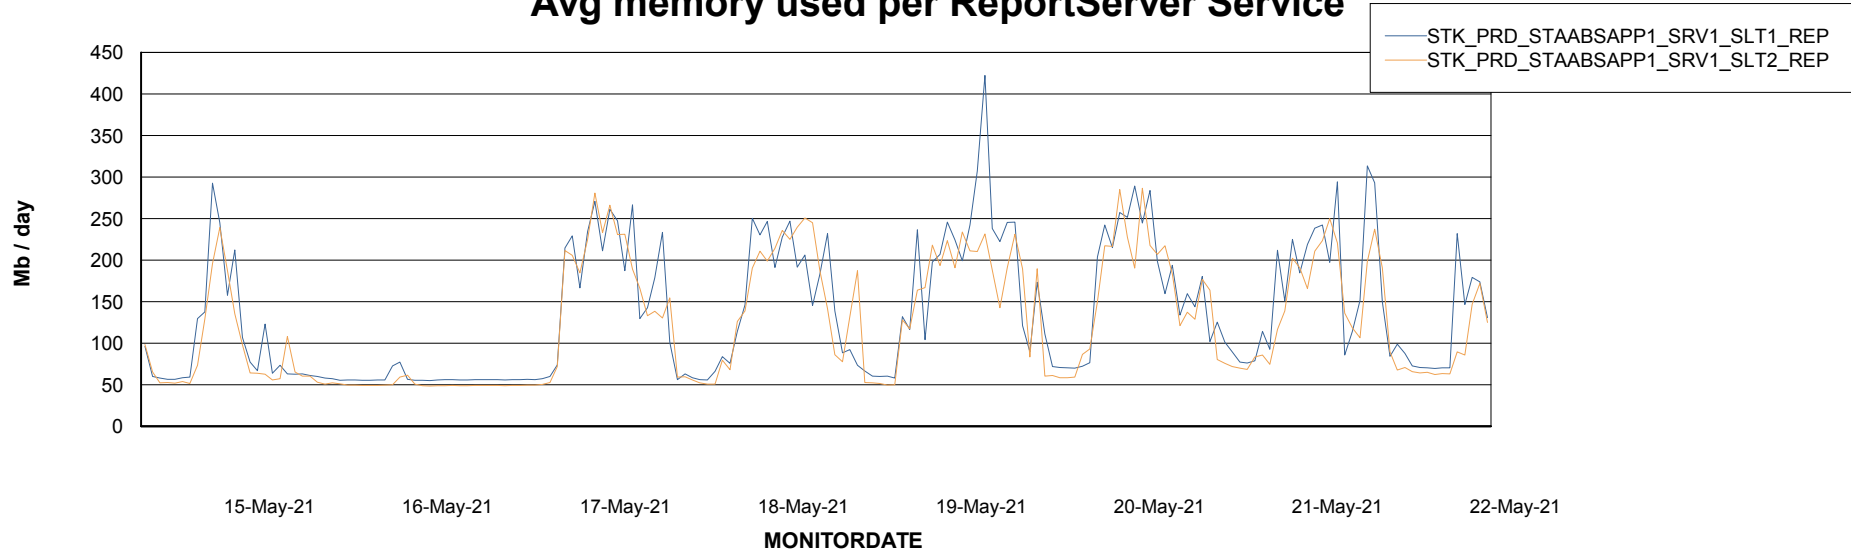

ABSSolute Application ReportServer Services

Avg memory used per ReportServer Service