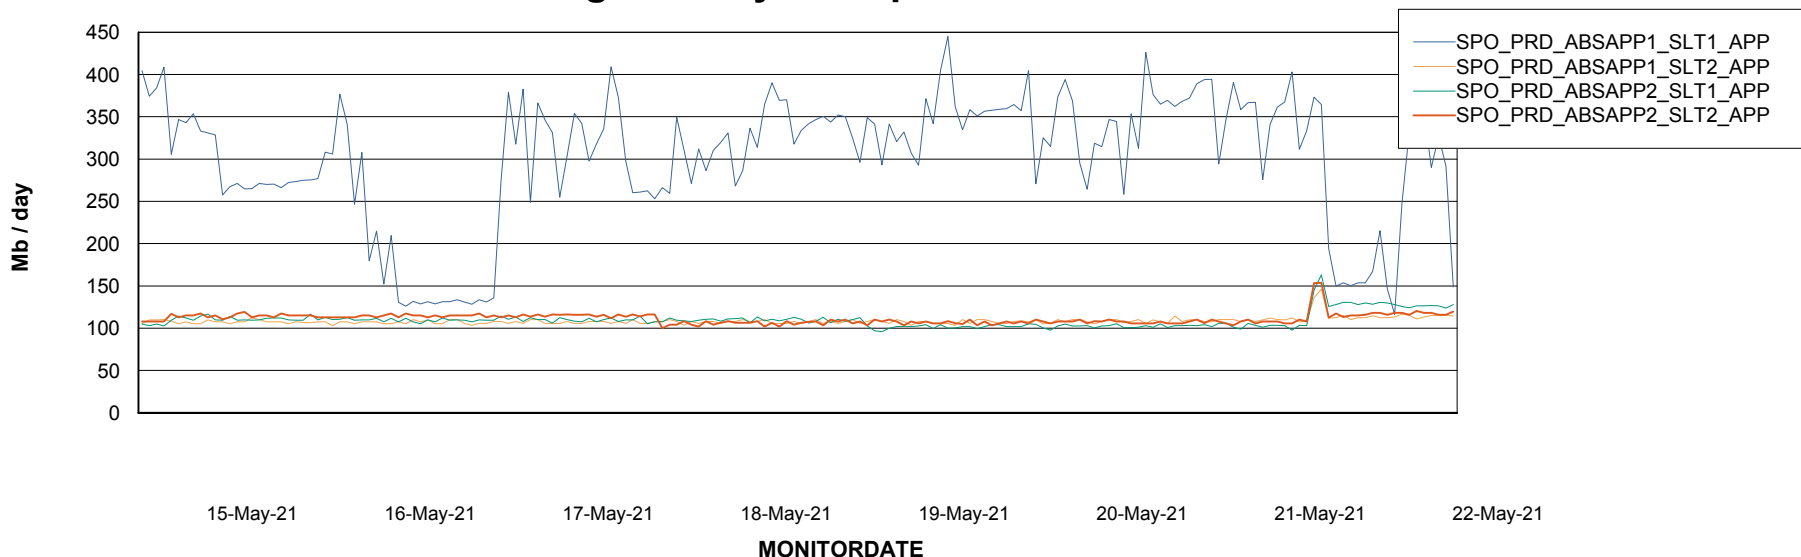

Standby Database Health SPO_Production Silver

Recovery lag for last 7 days

Weekly SLA Customer Report

Customer SPO_Production Silver
Database ID 57

ABSSolute Application Server Services

Avg memory used per ABS Server Service

Avg users per day per ABS server

Weekly SLA Customer Report

Customer SPO_Production Silver
Database ID 57

ABSSolute Application ReportServer Services

Avg memory used per ReportServer Service

Weekly SLA Customer Report