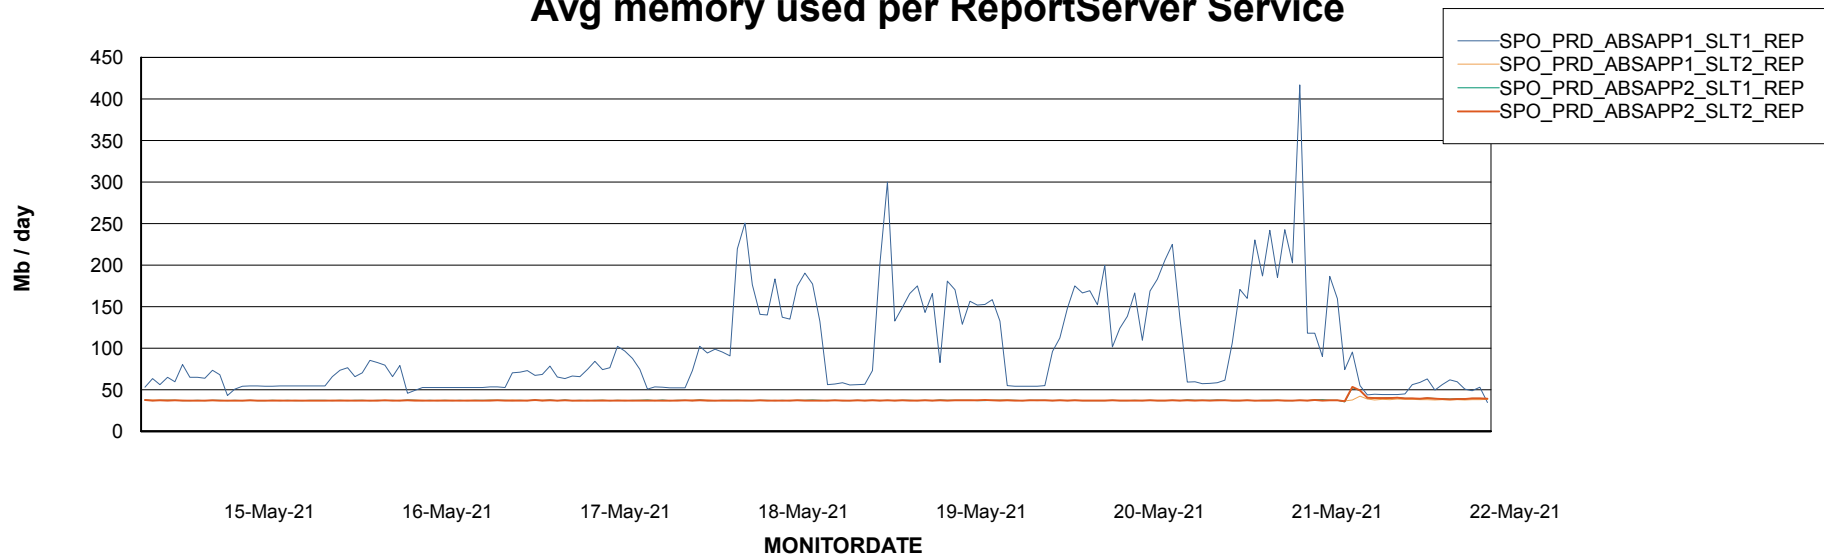

Avg users per day per ABS server

Weekly SLA Customer Report

Customer SPO_Production Silver
Database ID 57

ABSSolute Application ReportServer Services

Avg memory used per ReportServer Service

Weekly SLA Customer Report