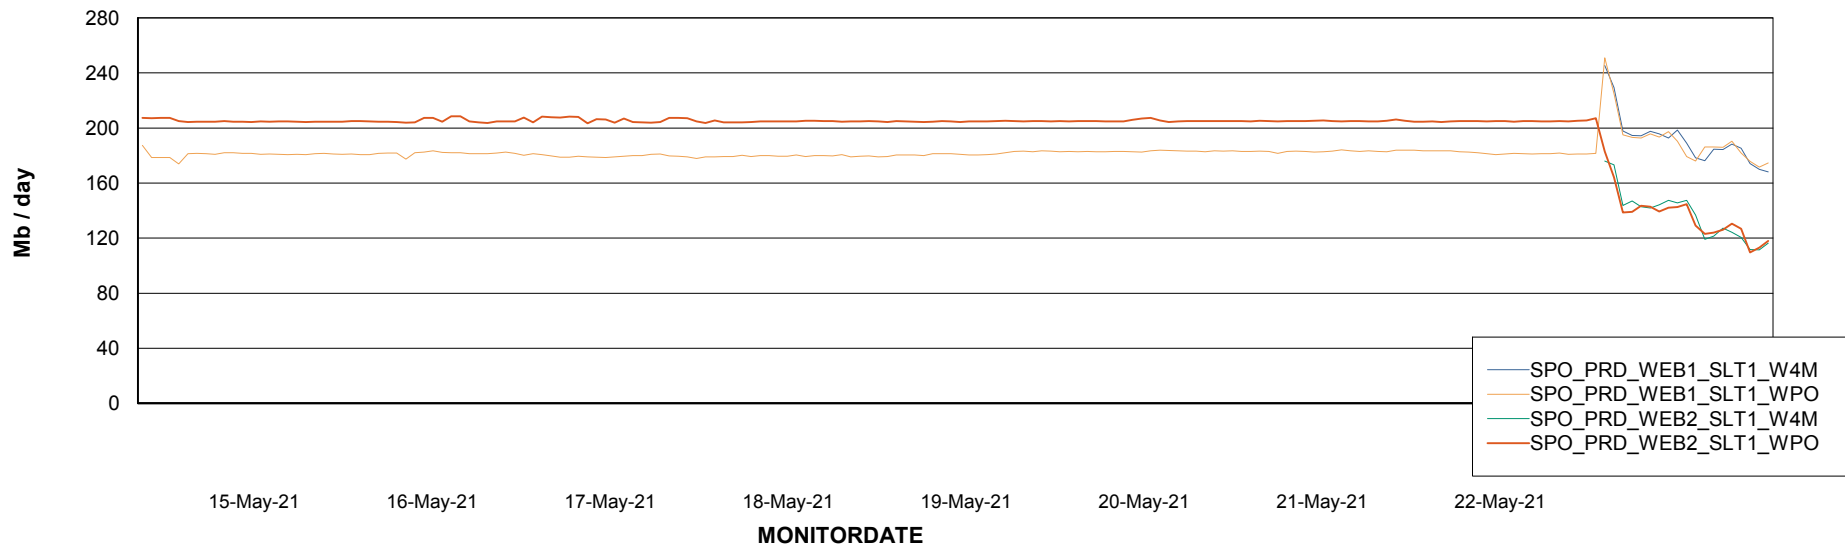

ABSSolute Web Component Services

Avg memory used per ABS Web component