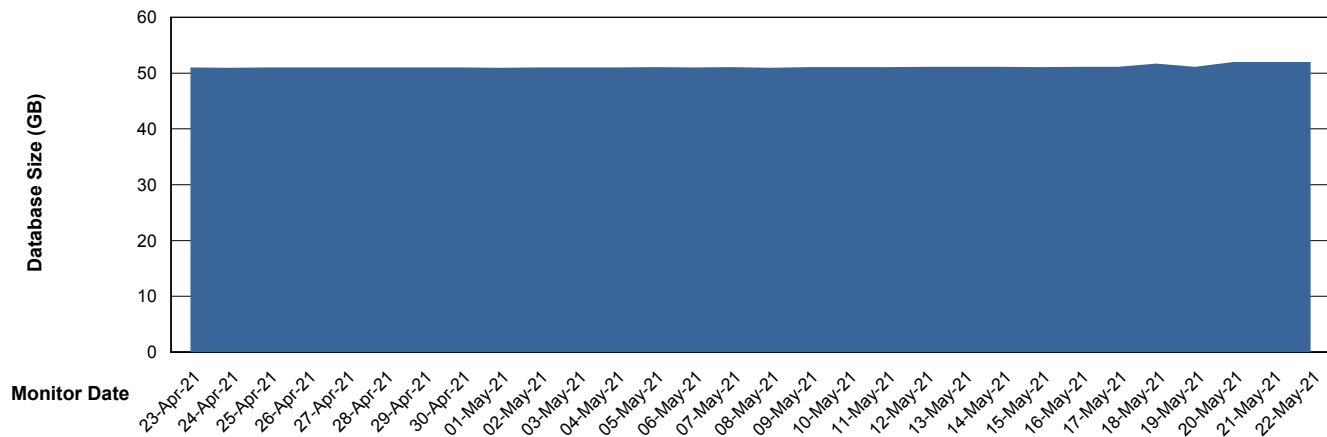

Weekly SLA Customer Report

Customer SPO_Production Silver
Database ID 57

Database Performance SPODB_Standby

Weekly SLA Customer Report

Customer SPO_Production Silver
Database ID 57

DATABASE SIZE SPODB_BI

Database growth over last month

DATABASE SIZE SPODB_Production

Database growth over last month

Weekly SLA Customer Report

Customer SPO_Production Silver
Database ID 57

Database Tablespace		SPODB_BI		
Date	Tablespace Name	Filesize (Gb)	Usedsize (Gb)	Percentage free
22-May-21	ABSDATA	28	21	25
	INDX	32	28	13
21-May-21	ABSDATA	28	21	25
	INDX	32	28	13
20-May-21	ABSDATA	28	21	25
	INDX	32	28	13
19-May-21	ABSDATA	28	21	25
	INDX	32	28	13
18-May-21	ABSDATA	28	21	25
	INDX	32	28	13
17-May-21	ABSDATA	28	21	25
	INDX	32	28	13
16-May-21	ABSDATA	28	21	25
	INDX	32	28	13