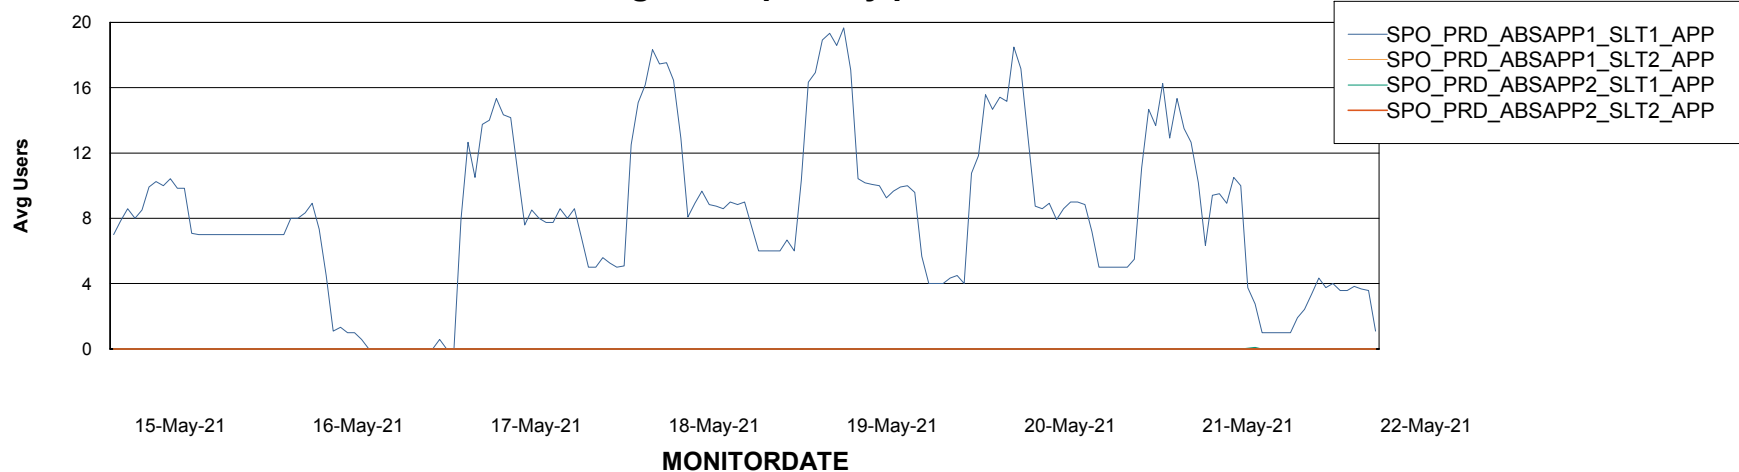

Standby Database Health SPO_Production Silver

Recovery lag for last 7 days

Weekly SLA Customer Report

Customer SPO_Production Silver
Database ID 57

ABSSolute Application Server Services

Avg memory used per ABS Server Service

Avg users per day per ABS server

Weekly SLA Customer Report

Customer SPO_Production Silver
Database ID 57

ABSSolute Application ReportServer Services

Avg memory used per ReportServer Service

Weekly SLA Customer Report