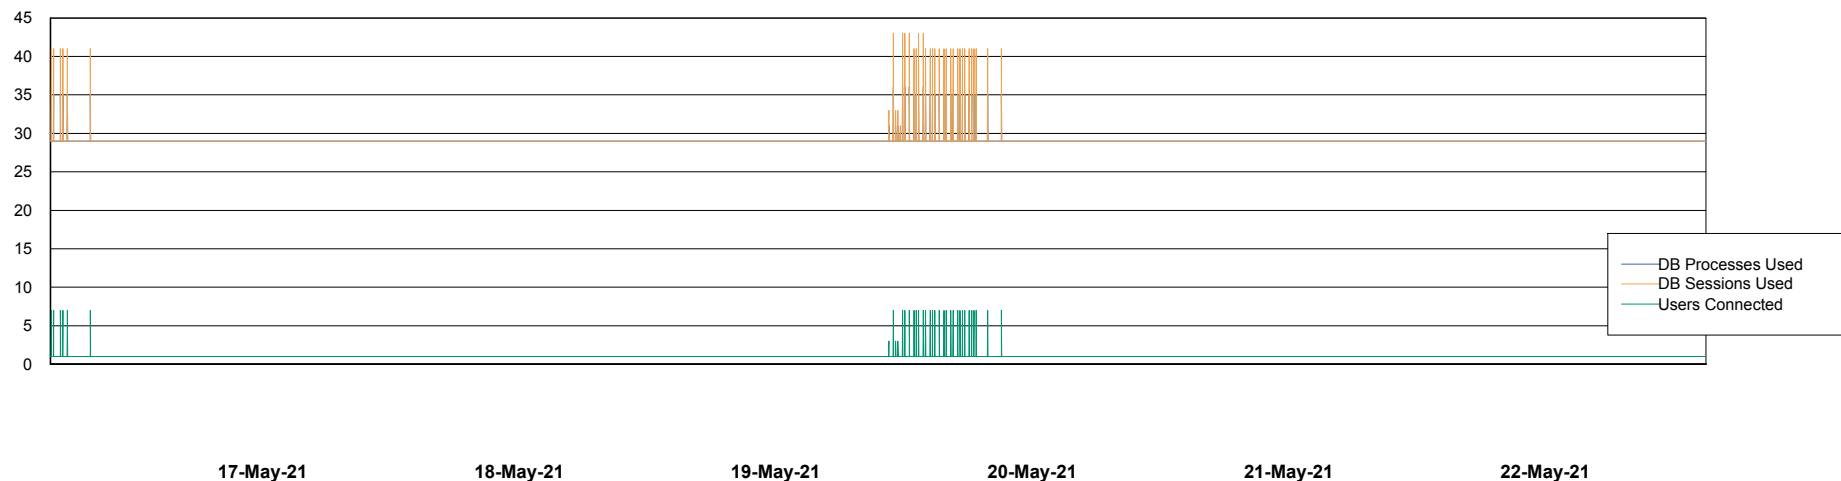

Weekly SLA Customer Report

Customer SPO_Production Silver
Database ID 57

Database Performance SPODB_BI

Weekly SLA Customer Report

Customer SPO_Production Silver
Database ID 57

Database Performance SPODB_Production

Weekly SLA Customer Report

Customer SPO_Production Silver
Database ID 57

Database Performance SPODB_Standby

Weekly SLA Customer Report

Customer SPO_Production Silver
Database ID 57

DATABASE SIZE SPODB_BI

Database growth over last month