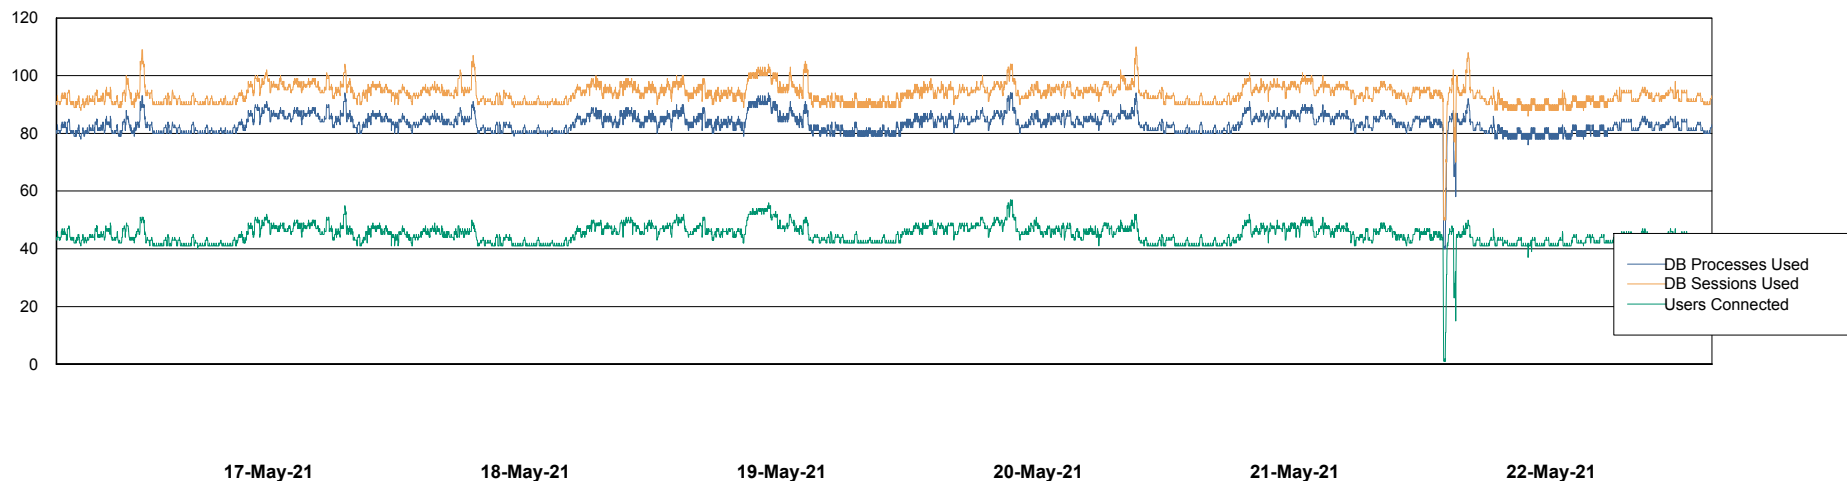

Weekly SLA Customer Report

Customer SPO_Production Silver
Database ID 57

Database Performance SPODB_BI

Weekly SLA Customer Report

Customer SPO_Production Silver
Database ID 57

Database Performance SPODB_Production