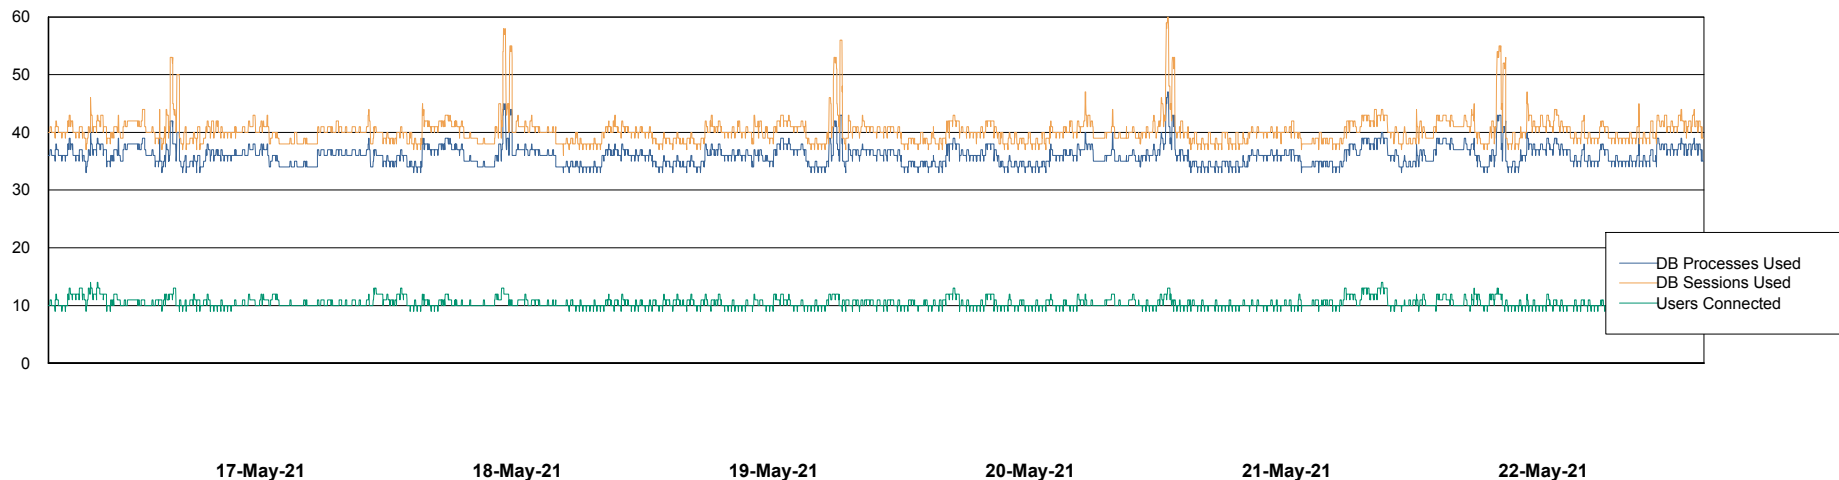

Database Performance SPODB_BI