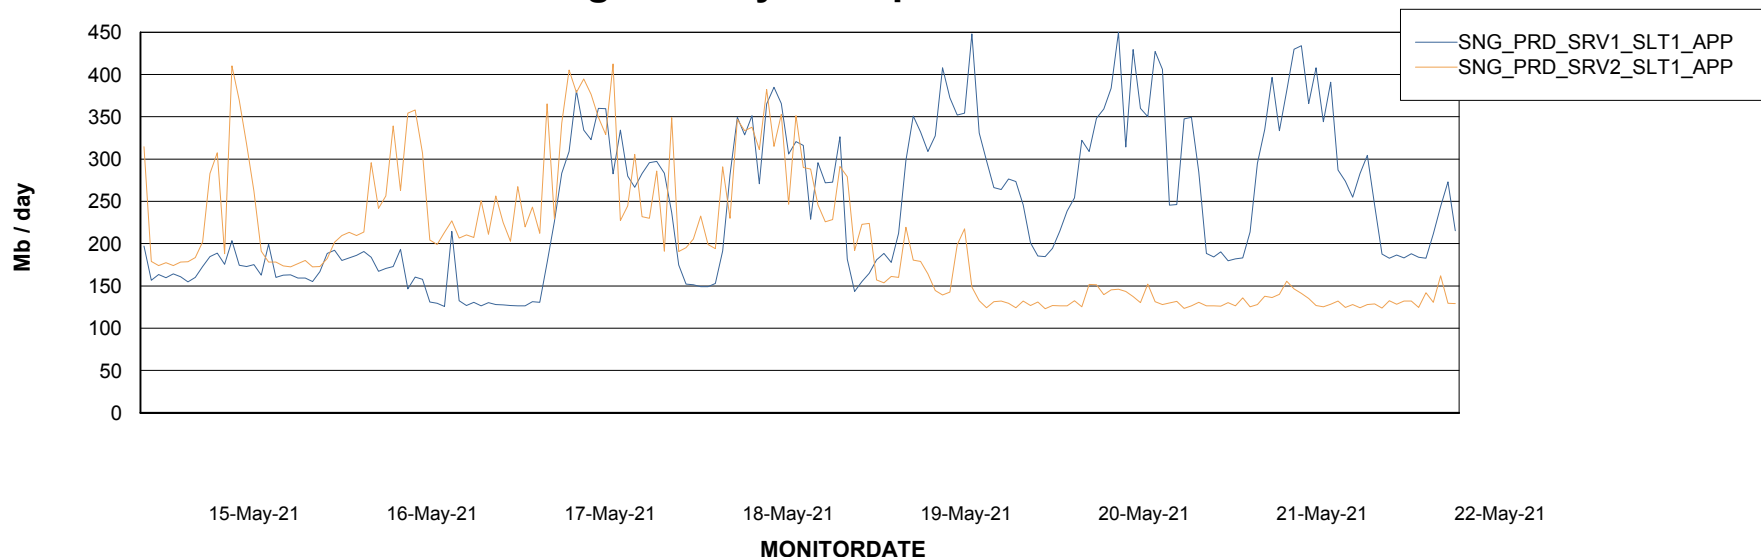

Database Tablespace SNGDB_Production

Date	Tablespace Name	Filesize (Gb)	Usedsize (Gb)	Percentage free
22-May-21	ABSDATA	33	27	18
	INDX	84	70	17
21-May-21	ABSDATA	33	27	18
	INDX	84	70	17
20-May-21	ABSDATA	33	27	18
	INDX	84	70	17
19-May-21	ABSDATA	33	27	18
	INDX	84	70	17
18-May-21	ABSDATA	33	27	18
	INDX	84	70	17
17-May-21	ABSDATA	33	27	18
	INDX	84	70	17
16-May-21	ABSDATA	33	27	18
	INDX	84	70	17

Weekly SLA Customer Report

Customer SNG_Production
Database ID 70

ABSSolute Application Server Services

Avg memory used per ABS Server Service

Avg users per day per ABS server

Weekly SLA Customer Report

Customer SNG_Production
Database ID 70