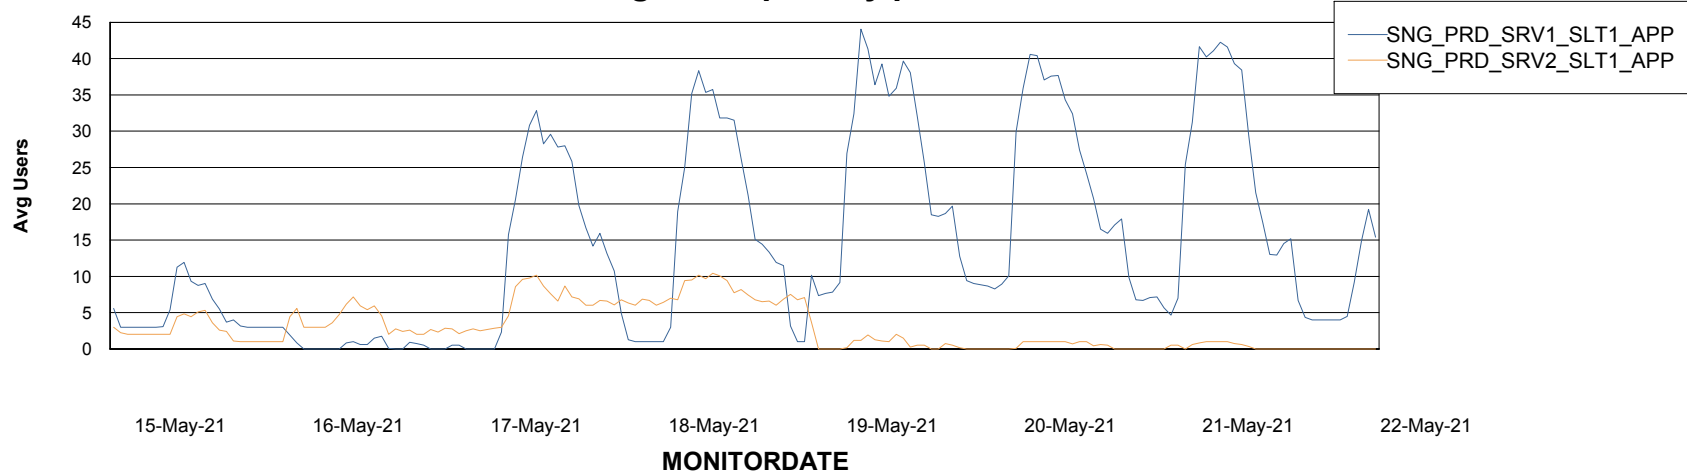

Database Tablespace SNGDB_Production

Date	Tablespace Name	Filesize (Gb)	Usedsize (Gb)	Percentage free
22-May-21	ABSDATA	33	27	18
	INDX	84	70	17
21-May-21	ABSDATA	33	27	18
	INDX	84	70	17
20-May-21	ABSDATA	33	27	18
	INDX	84	70	17
19-May-21	ABSDATA	33	27	18
	INDX	84	70	17
18-May-21	ABSDATA	33	27	18
	INDX	84	70	17
17-May-21	ABSDATA	33	27	18
	INDX	84	70	17
16-May-21	ABSDATA	33	27	18
	INDX	84	70	17

Weekly SLA Customer Report

Customer SNG_Production
Database ID 70

ABSSolute Application Server Services

Avg memory used per ABS Server Service

Avg users per day per ABS server

Weekly SLA Customer Report

Customer SNG_Production
Database ID 70