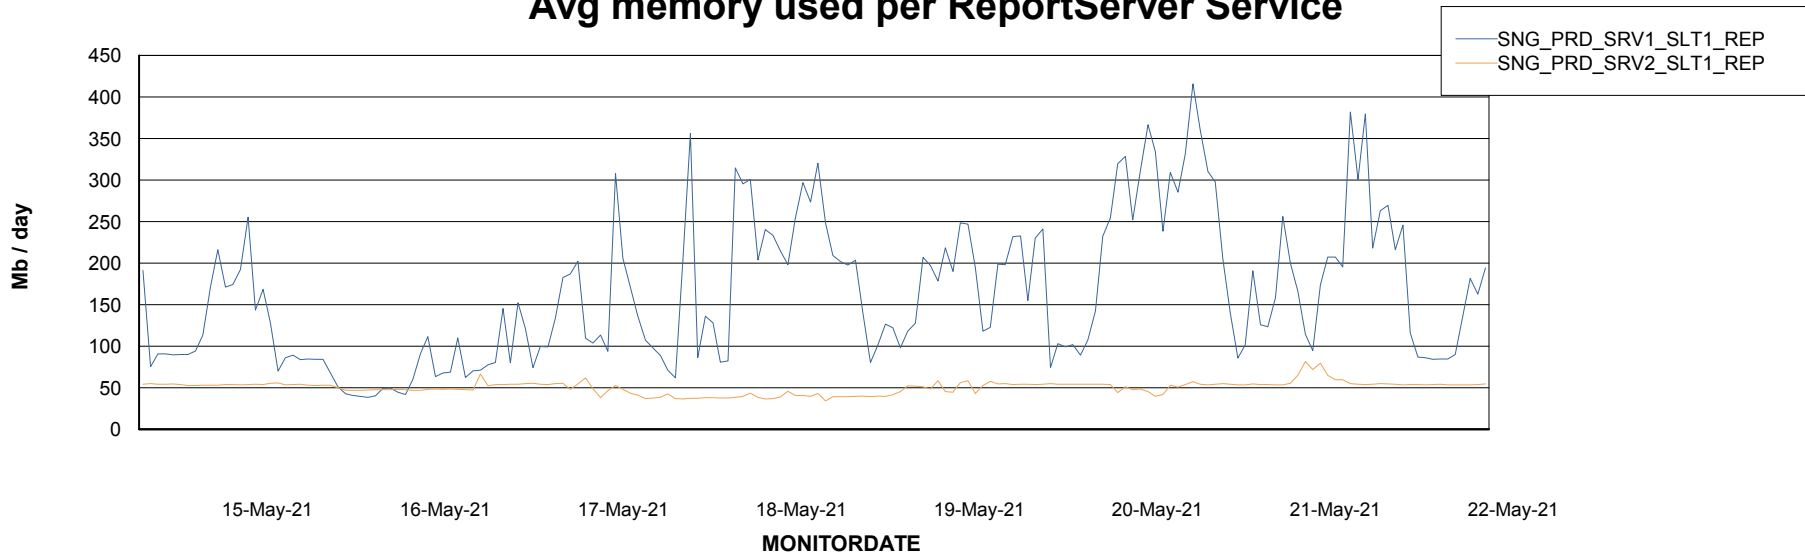

ABSSolute Application ReportServer Services

Avg memory used per ReportServer Service