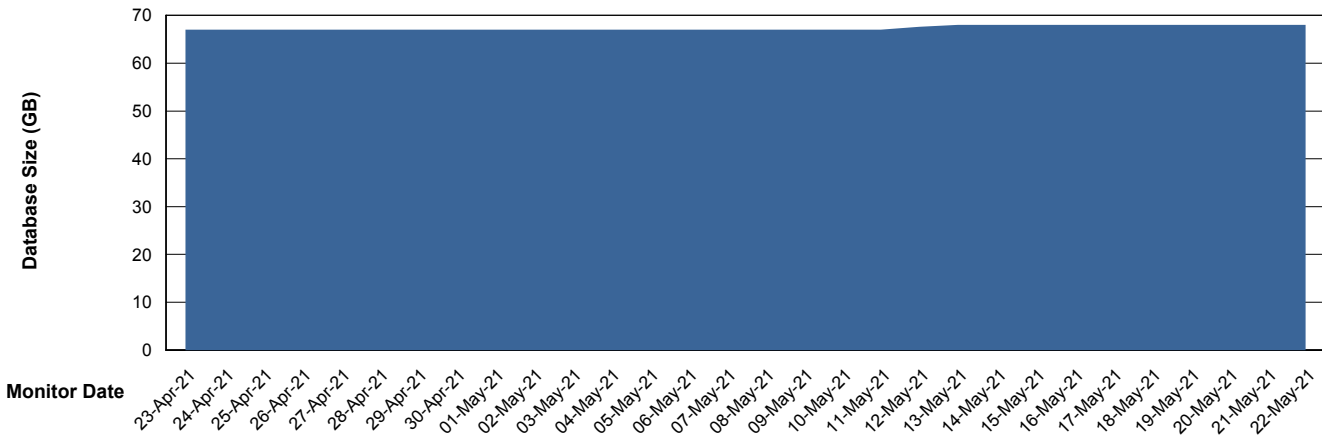

Weekly SLA Customer Report

Customer RSS Production
Database ID 52

Database Performance RSS_DB_Primary (2020)

Weekly SLA Customer Report

Customer RSS Production
Database ID 52

Database Performance RSS_DB_Standby (2020)

Weekly SLA Customer Report

Customer RSS Production
 Database ID 52

DATABASE SIZE RSS_DB_Primary (2020)

Database growth over last month

Database Tablespace RSS_DB_Primary (2020)

Date	Tablespace Name	Filesize (Gb)	Usedsize (Gb)	Percentage free
22-May-21	ABSDATA	42	32	24
	INDX	42	34	19
21-May-21	ABSDATA	42	32	24
	INDX	42	34	19
20-May-21	ABSDATA	42	32	24
	INDX	42	34	19
19-May-21	ABSDATA	42	32	24
	INDX	42	34	19
18-May-21	ABSDATA	42	32	24
	INDX	42	34	19
17-May-21	ABSDATA	42	32	24
	INDX	42	34	19
16-May-21	ABSDATA	42	32	24
	INDX	42	34	19