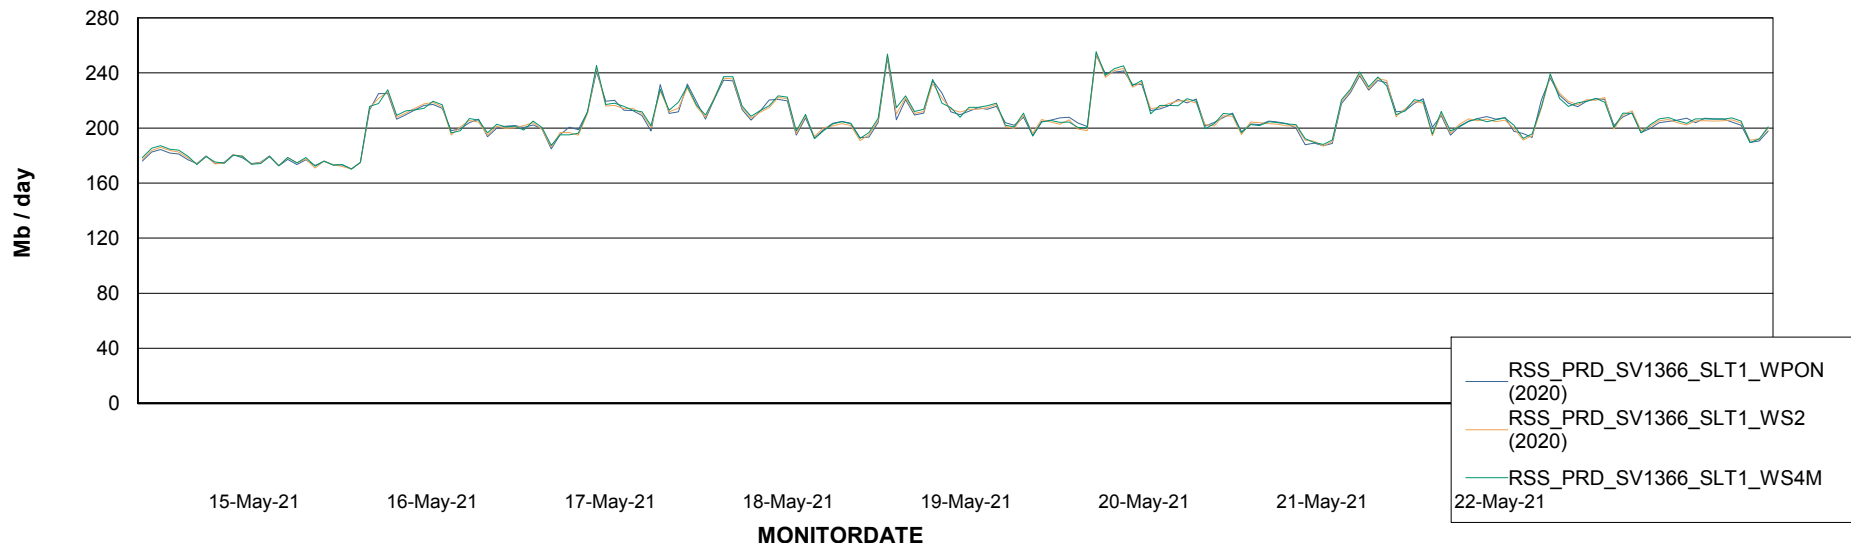

ABSSolute Application ReportServer Services

Avg memory used per ReportServer Service

Weekly SLA Customer Report

Customer RSS Production
Database ID 52

ABSSolute Web Component Services

Avg memory used per ABS Web component