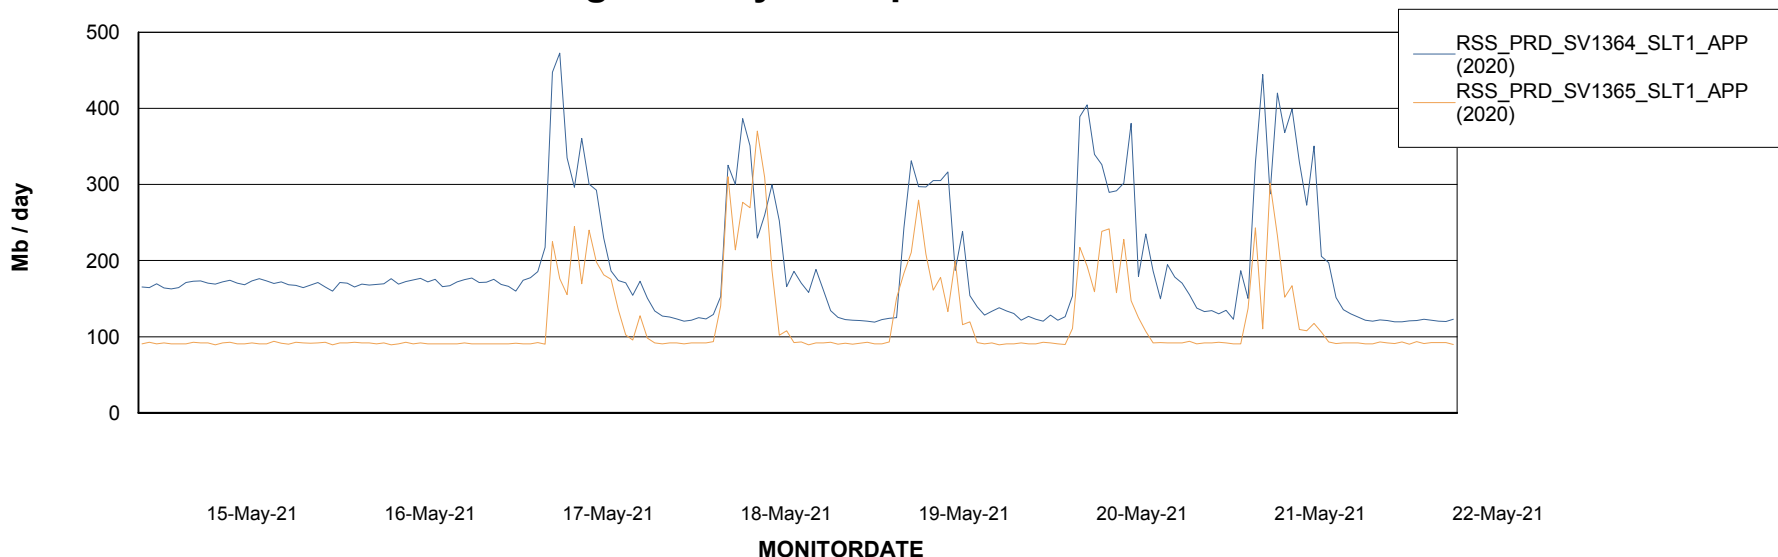

Weekly SLA Customer Report

Customer RSS Production
 Database ID 52

DATABASE SIZE RSS_DB_Primary (2020)

Database growth over last month

Database Tablespace RSS_DB_Primary (2020)

Date	Tablespace Name	Filesize (Gb)	Usedsize (Gb)	Percentage free
22-May-21	ABSDATA	42	32	24
	INDX	42	34	19
21-May-21	ABSDATA	42	32	24
	INDX	42	34	19
20-May-21	ABSDATA	42	32	24
	INDX	42	34	19
19-May-21	ABSDATA	42	32	24
	INDX	42	34	19
18-May-21	ABSDATA	42	32	24
	INDX	42	34	19
17-May-21	ABSDATA	42	32	24
	INDX	42	34	19
16-May-21	ABSDATA	42	32	24
	INDX	42	34	19

Weekly SLA Customer Report

Customer RSS Production
Database ID 52

ABSSolute Application Server Services

Avg memory used per ABS Server Service

Avg users per day per ABS server

Weekly SLA Customer Report

Customer RSS Production
Database ID 52