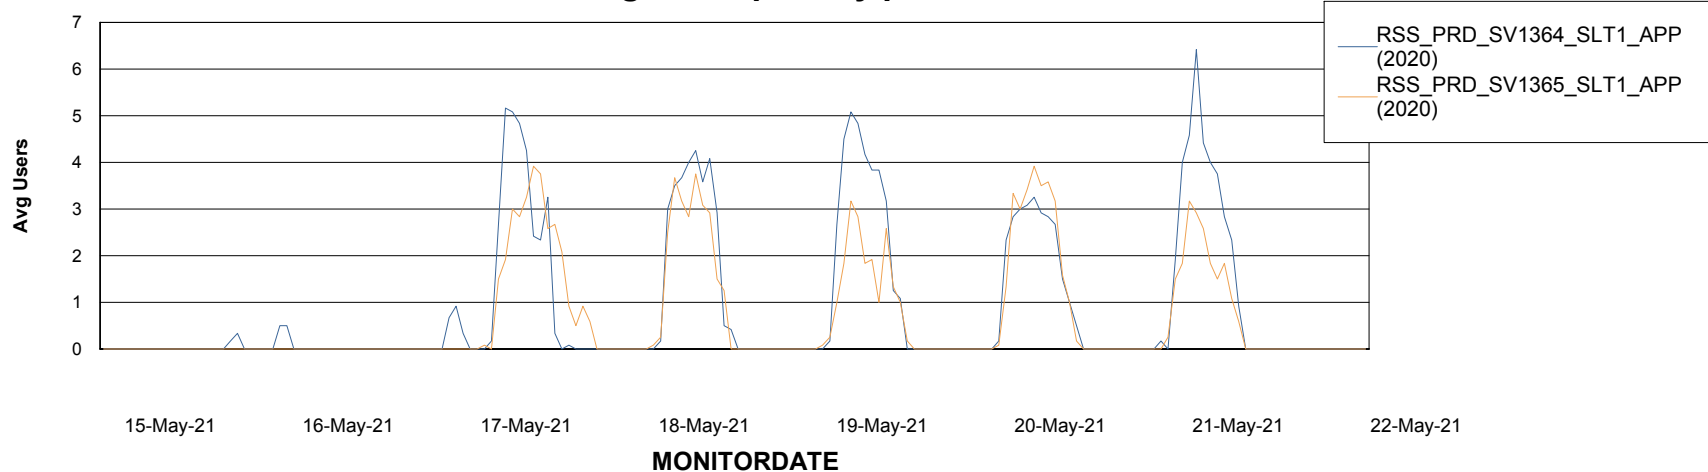

Weekly SLA Customer Report

Customer RSS Production
Database ID 52

ABSSolute Application Server Services

Avg memory used per ABS Server Service

Avg users per day per ABS server

Weekly SLA Customer Report

Customer RSS Production
Database ID 52