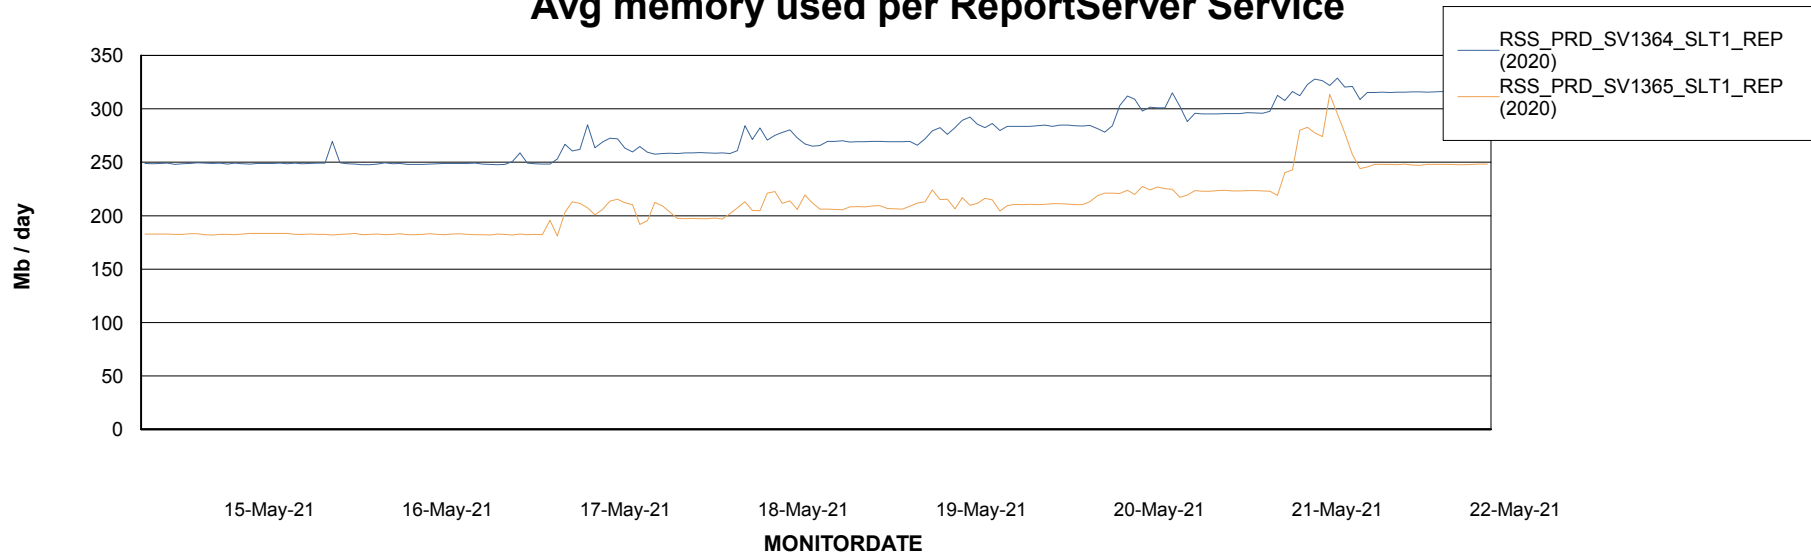

ABSSolute Application ReportServer Services

Avg memory used per ReportServer Service