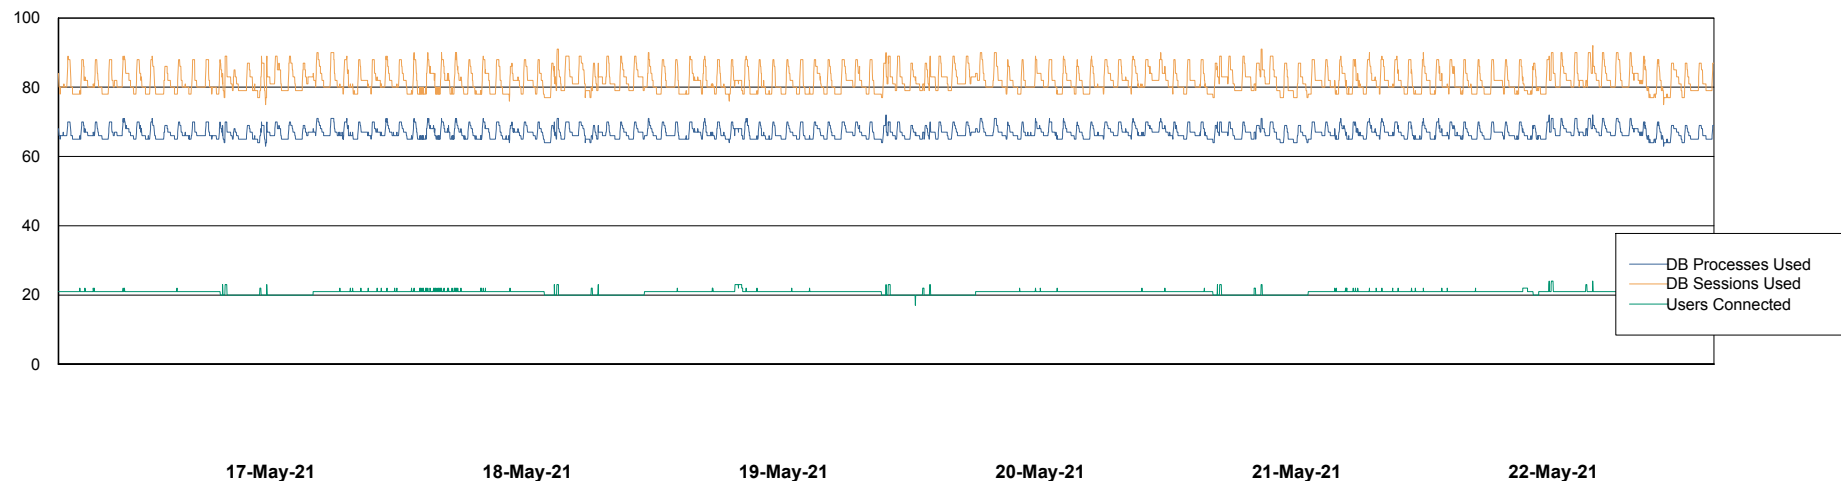

Weekly SLA Customer Report

Customer RSS Production
Database ID 52

Database Performance RSS_DB_Primary (2020)

Weekly SLA Customer Report

Customer RSS Production
Database ID 52

Database Performance RSS_DB_Standby (2020)