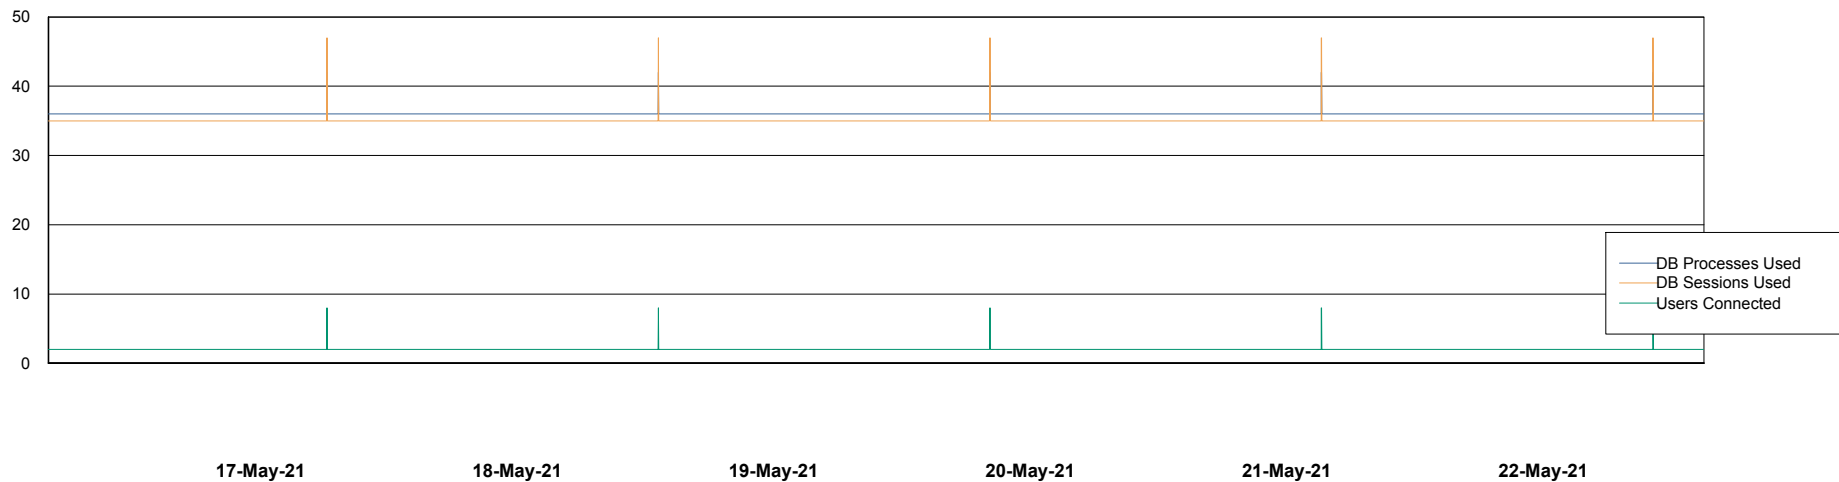

Weekly SLA Customer Report

Customer RSS Production
Database ID 52

Database Performance RSS_DB_Primary (2020)

Weekly SLA Customer Report

Customer RSS Production
Database ID 52

Database Performance RSS_DB_Standby (2020)