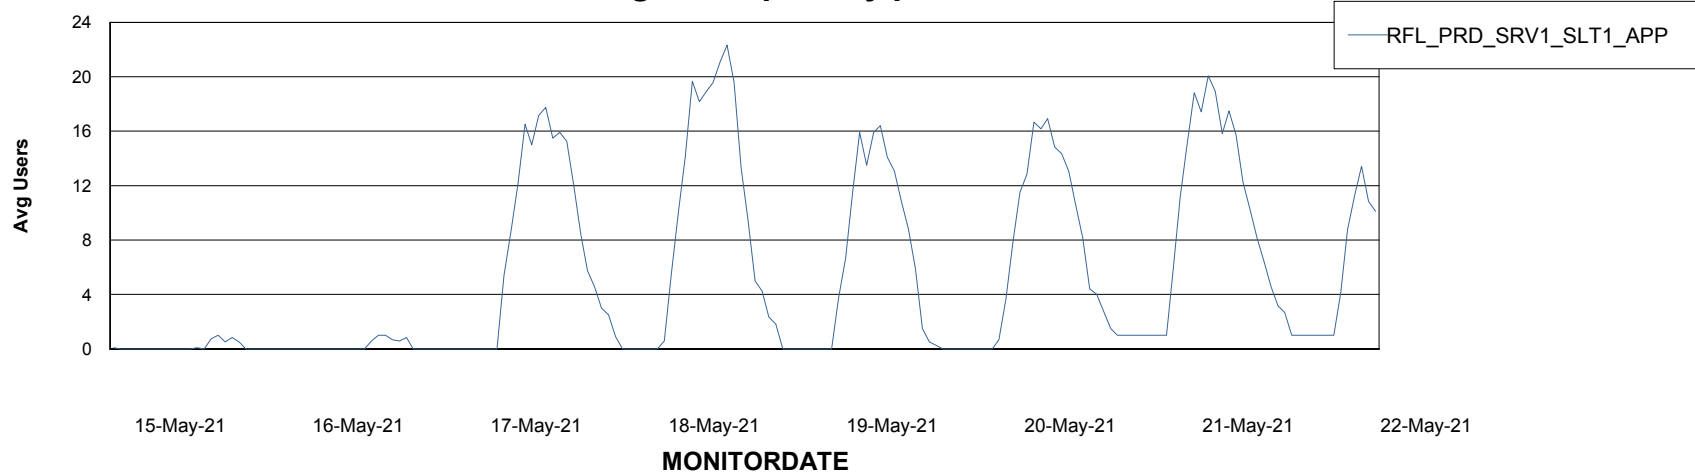

Weekly SLA Customer Report

Customer RFL_Production
Database ID 36

ABSSolute Application Server Services

Avg memory used per ABS Server Service

Avg users per day per ABS server

Weekly SLA Customer Report

Customer RFL_Production
Database ID 36