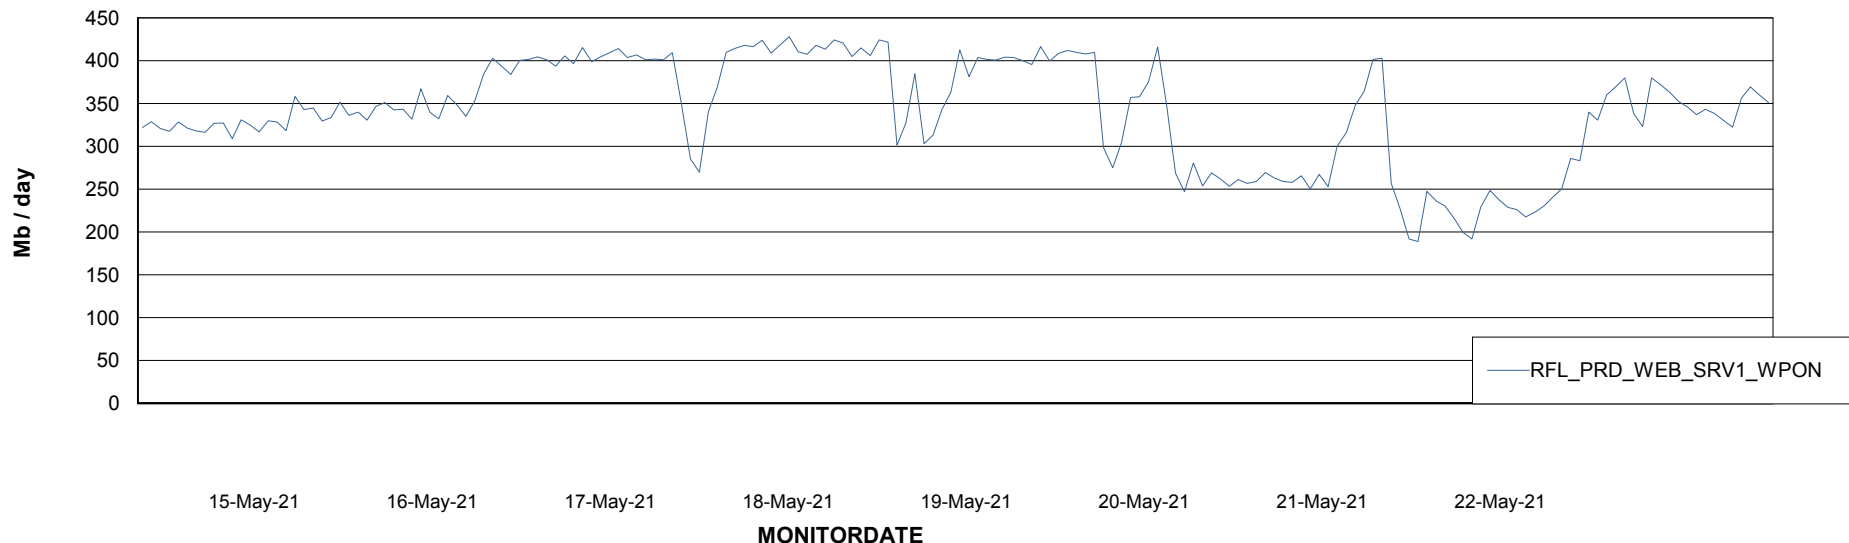

ABSSolute Application ReportServer Services

Avg memory used per ReportServer Service

Weekly SLA Customer Report

Customer RFL_Production
Database ID 36

ABSSolute Web Component Services

Avg memory used per ABS Web component