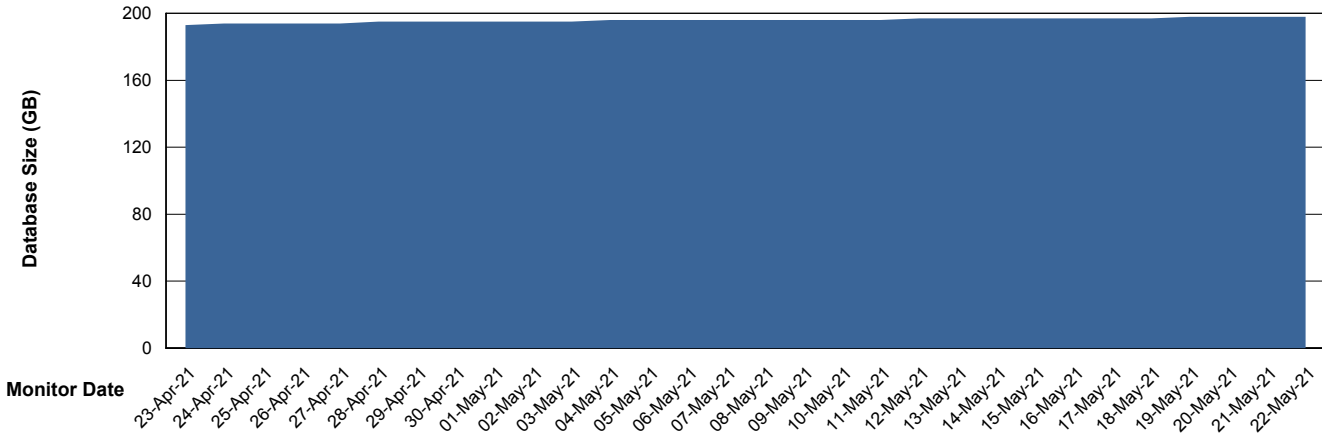

DB Processes Max 1,000

Weekly SLA Customer Report

Customer RFL_Production
 Database ID 36

DATABASE SIZE RFLDB_Production

Database growth over last month

Database Tablespace RFLDB_Production

Date	Tablespace Name	Filesize (Gb)	Usedsize (Gb)	Percentage free
22-May-21	ABSDATA	72	59	19
	INDX	160	135	16
21-May-21	ABSDATA	72	58	19
	INDX	160	135	16
20-May-21	ABSDATA	72	58	19
	INDX	160	134	16
19-May-21	ABSDATA	72	58	19
	INDX	160	134	16
18-May-21	ABSDATA	72	58	19
	INDX	160	134	16
17-May-21	ABSDATA	72	58	19
	INDX	160	134	16
16-May-21	ABSDATA	72	58	19
	INDX	160	134	16

Weekly SLA Customer Report

Customer RFL_Production
Database ID 36

ABSSolute Application Server Services

Avg memory used per ABS Server Service

Avg users per day per ABS server

Weekly SLA Customer Report

Customer RFL_Production
Database ID 36