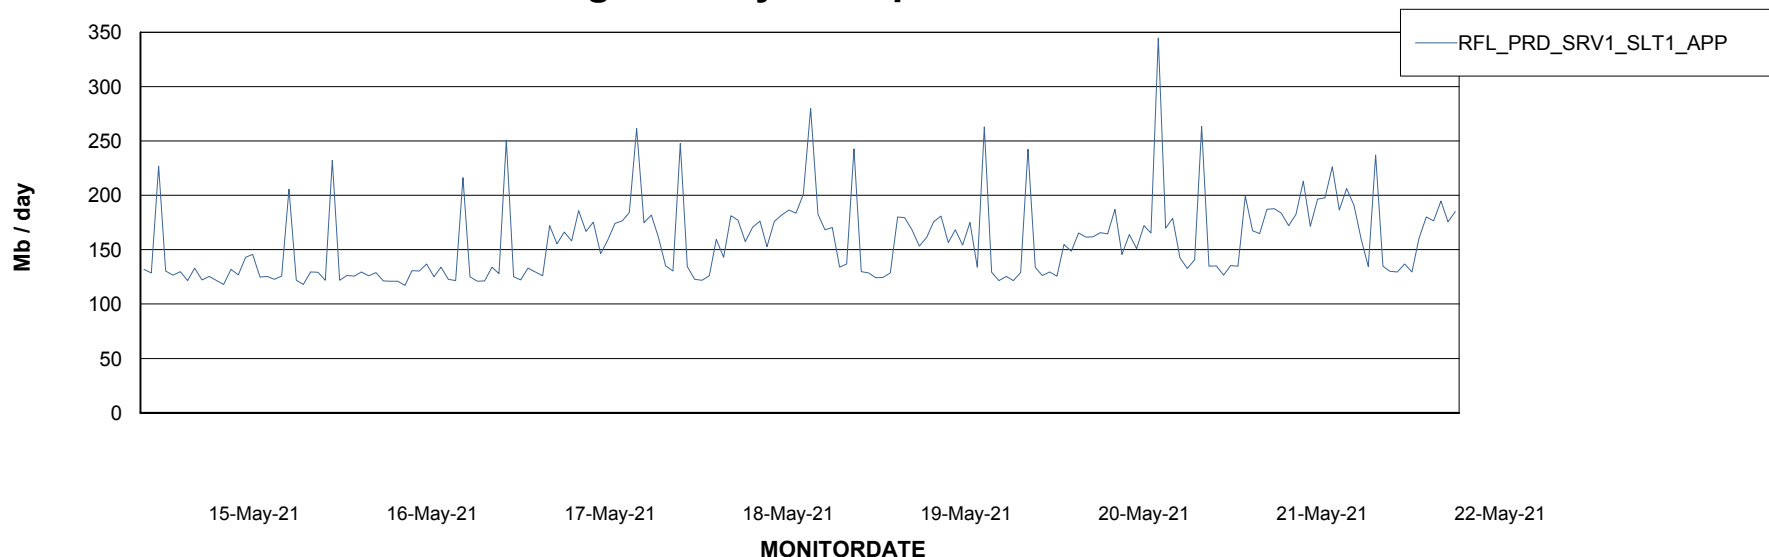

DB Processes Max 1,000

Weekly SLA Customer Report

Customer RFL_Production
 Database ID 36

DATABASE SIZE RFLDB_Production

Database growth over last month

Database Tablespace RFLDB_Production

Date	Tablespace Name	Filesize (Gb)	Usedsize (Gb)	Percentage free
22-May-21	ABSDATA	72	59	19
	INDX	160	135	16
21-May-21	ABSDATA	72	58	19
	INDX	160	135	16
20-May-21	ABSDATA	72	58	19
	INDX	160	134	16
19-May-21	ABSDATA	72	58	19
	INDX	160	134	16
18-May-21	ABSDATA	72	58	19
	INDX	160	134	16
17-May-21	ABSDATA	72	58	19
	INDX	160	134	16
16-May-21	ABSDATA	72	58	19
	INDX	160	134	16

Weekly SLA Customer Report

Customer RFL_Production
Database ID 36

ABSSolute Application Server Services

Avg memory used per ABS Server Service

Avg users per day per ABS server

Weekly SLA Customer Report

Customer RFL_Production
Database ID 36