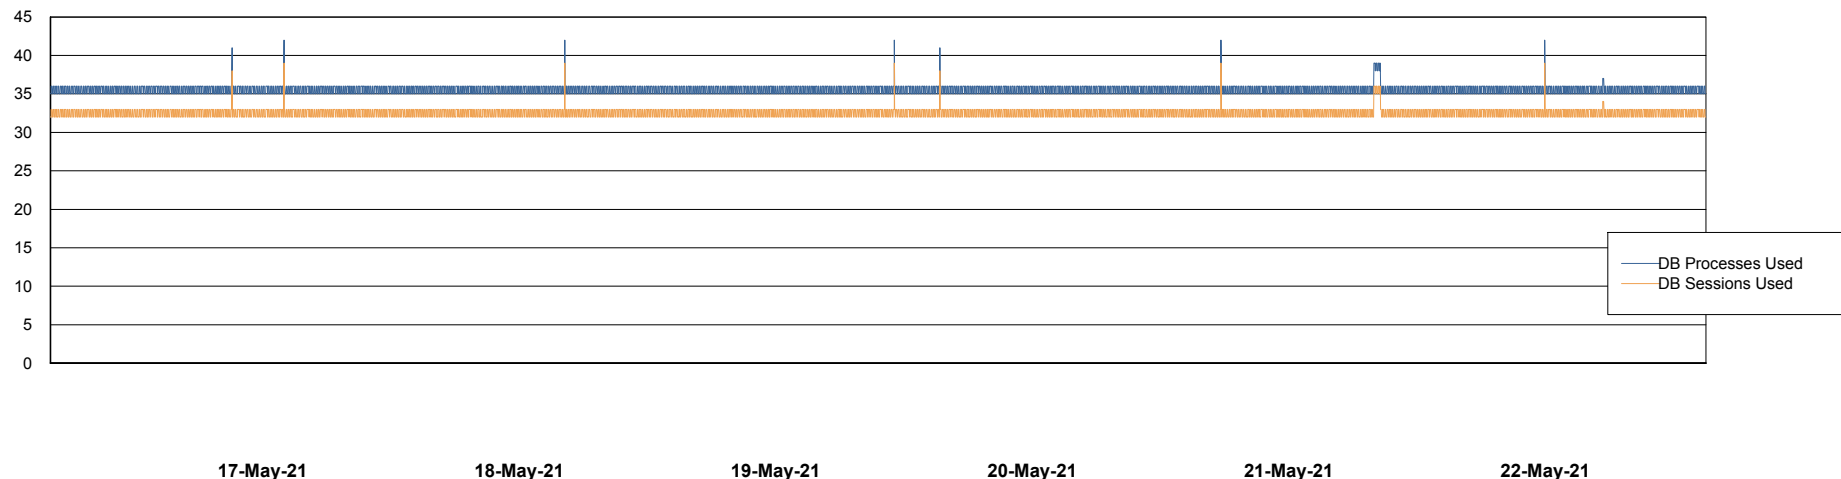

Database Performance RFLDB_Standby

DB Processes Max 1,000