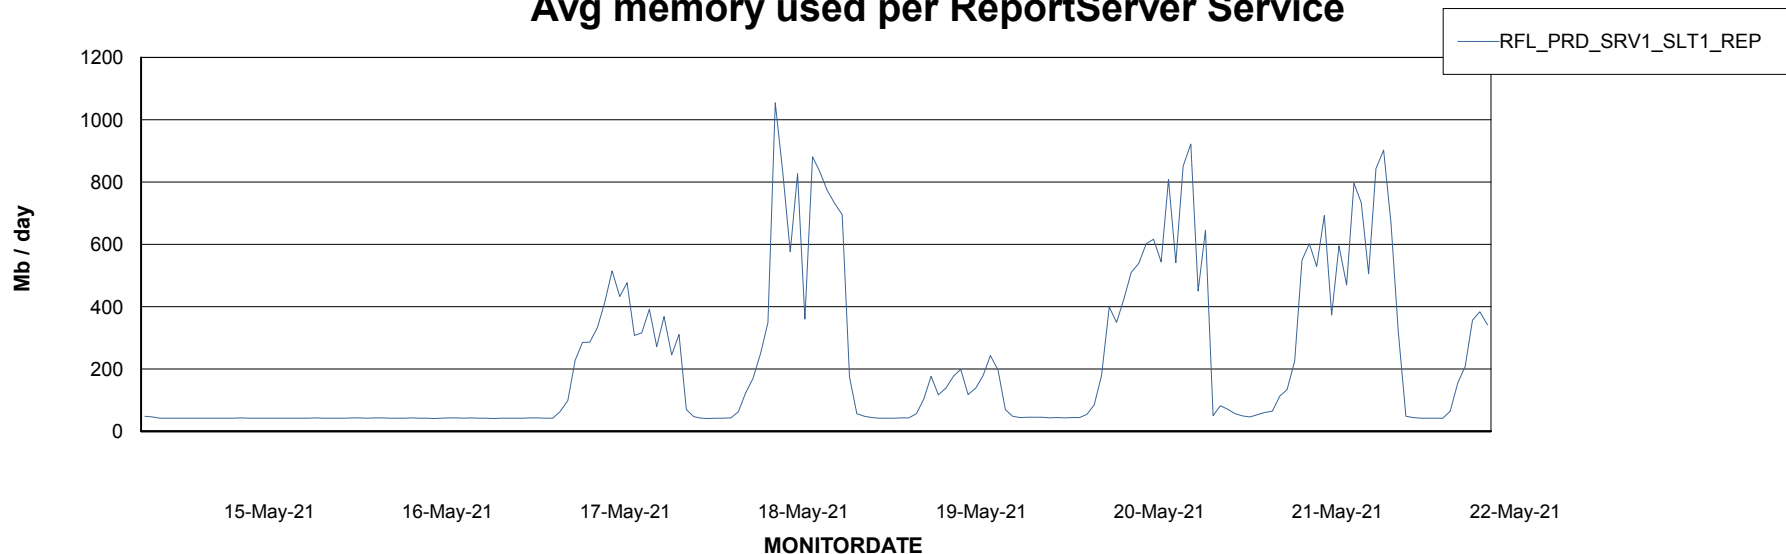

ABSSolute Application ReportServer Services

Avg memory used per ReportServer Service