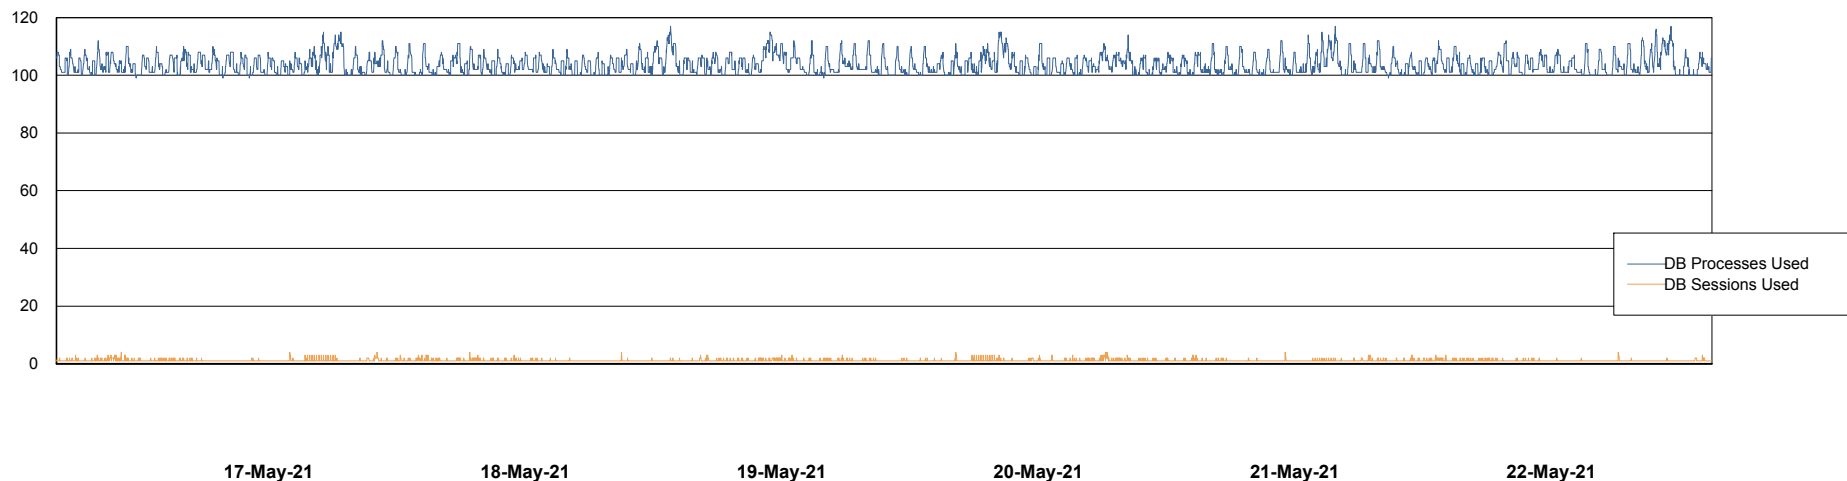

Database Performance PCODB_Production