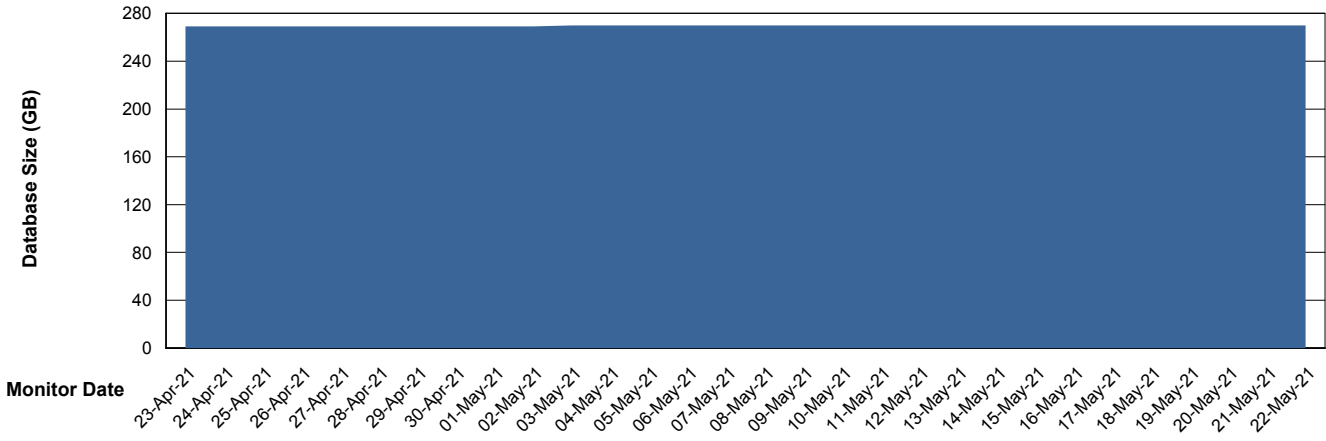

DATABASE SIZE PCODB_Production

Database growth over last month

Database Tablespace PCODB_Production

Date	Tablespace Name	Filesize (Gb)	Usedsize (Gb)	Percentage free
22-May-21	ABSDATA	238	107	55
	INDX	329	161	51
21-May-21	ABSDATA	238	107	55
	INDX	329	161	51
20-May-21	ABSDATA	238	107	55
	INDX	329	161	51
19-May-21	ABSDATA	238	107	55
	INDX	329	161	51
18-May-21	ABSDATA	238	107	55
	INDX	329	161	51
17-May-21	ABSDATA	238	107	55
	INDX	329	161	51
16-May-21	ABSDATA	238	107	55
	INDX	329	161	51