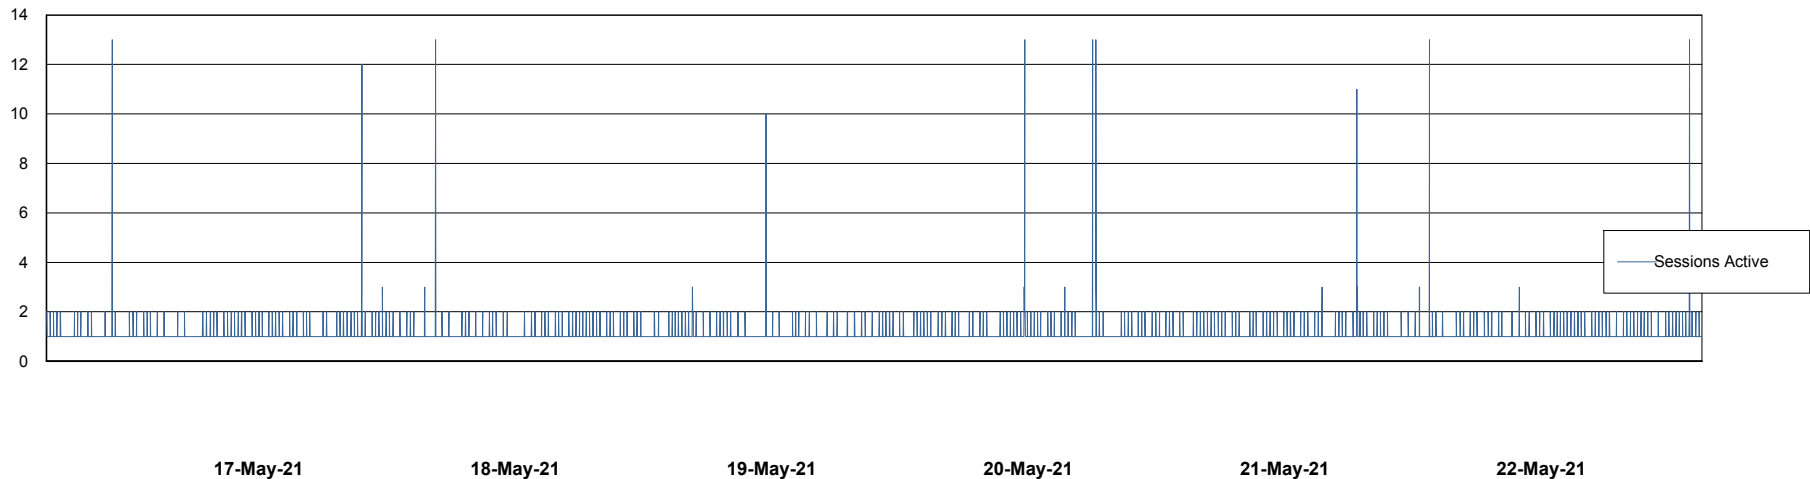

Weekly SLA Customer Report

Customer PCO Production
Database ID 44

Database Performance PCODB_Production

Weekly SLA Customer Report

Customer PCO Production
Database ID 44

Database Performance PCODB_Standby

Weekly SLA Customer Report