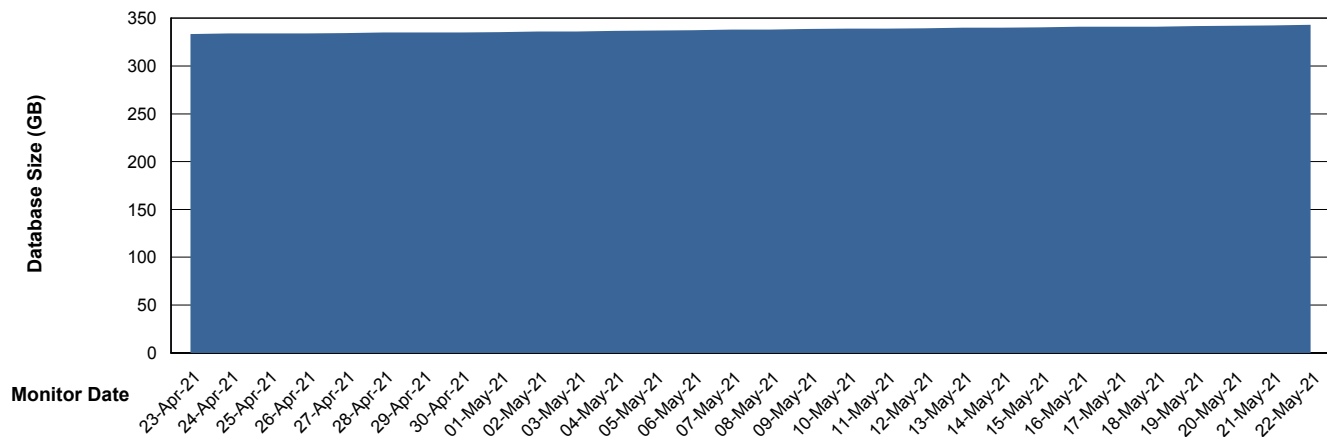

Customer NIX_Production
Database ID 51

Database Performance NIXDB_Standby

Weekly SLA Customer Report

Customer NIX_Production
Database ID 51

DATABASE SIZE NIXDB_BI

Database growth over last month

DATABASE SIZE NIXDB_Production

Database growth over last month

Weekly SLA Customer Report

Customer NIX_Production
 Database ID 51

Database Tablespace NIXDB_BI

Date	Tablespace Name	Filesize (Gb)	Usedsize (Gb)	Percentage free
22-May-21	ABSDATA	84	63	25
	INDX	104	84	19
21-May-21	ABSDATA	84	63	25
	INDX	104	84	19
20-May-21	ABSDATA	84	63	25
	INDX	104	84	19
19-May-21	ABSDATA	84	63	25
	INDX	104	84	19
18-May-21	ABSDATA	84	63	25
	INDX	104	84	19
17-May-21	ABSDATA	84	63	25
	INDX	104	84	19
16-May-21	ABSDATA	84	63	25
	INDX	104	84	19