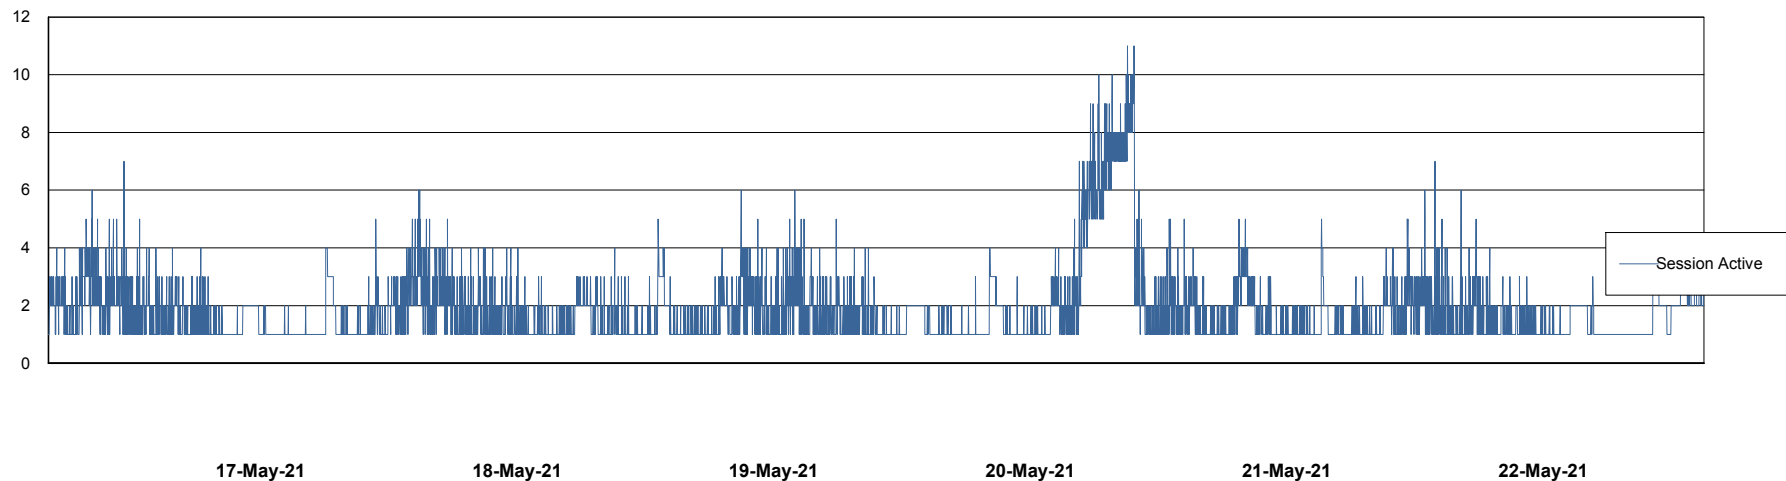

Weekly SLA Customer Report

Customer NIX_Production
Database ID 51

Database Performance NIXDB_BI

Weekly SLA Customer Report

Customer NIX_Production
Database ID 51

Database Performance NIXDB_Production

Weekly SLA Customer Report