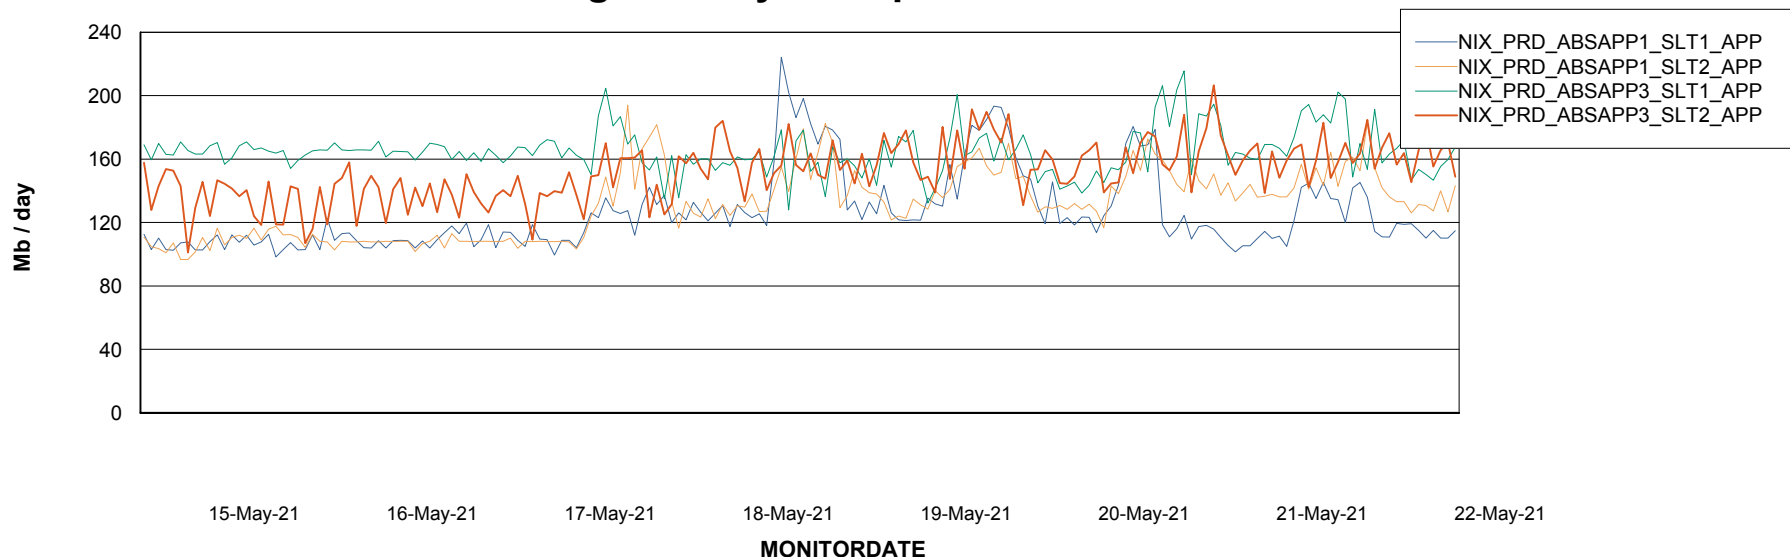

Standby Database Health NIX_Production

Recovery lag for last 7 days

Weekly SLA Customer Report

Customer NIX_Production
Database ID 51

ABSSolute Application Server Services

Avg memory used per ABS Server Service