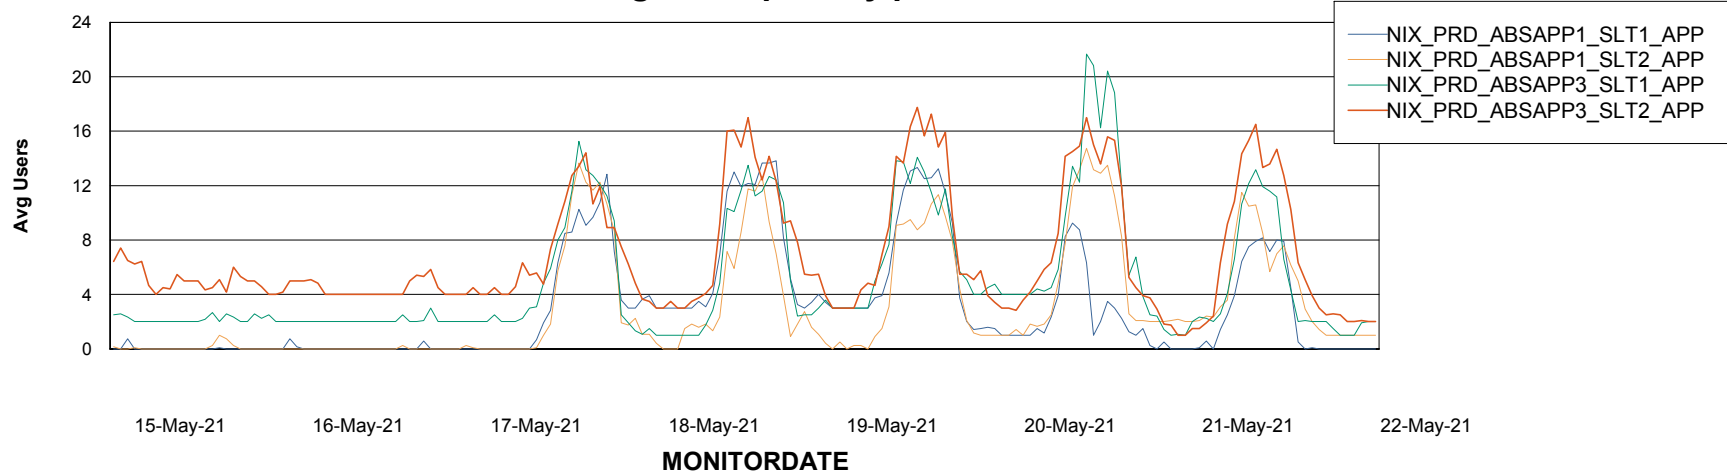

Standby Database Health NIX_Production

Recovery lag for last 7 days

Weekly SLA Customer Report

Customer NIX_Production
Database ID 51

ABSSolute Application Server Services

Avg memory used per ABS Server Service

Avg users per day per ABS server

Weekly SLA Customer Report

Customer NIX_Production
Database ID 51

ABSSolute Application ReportServer Services

Avg memory used per ReportServer Service

Weekly SLA Customer Report