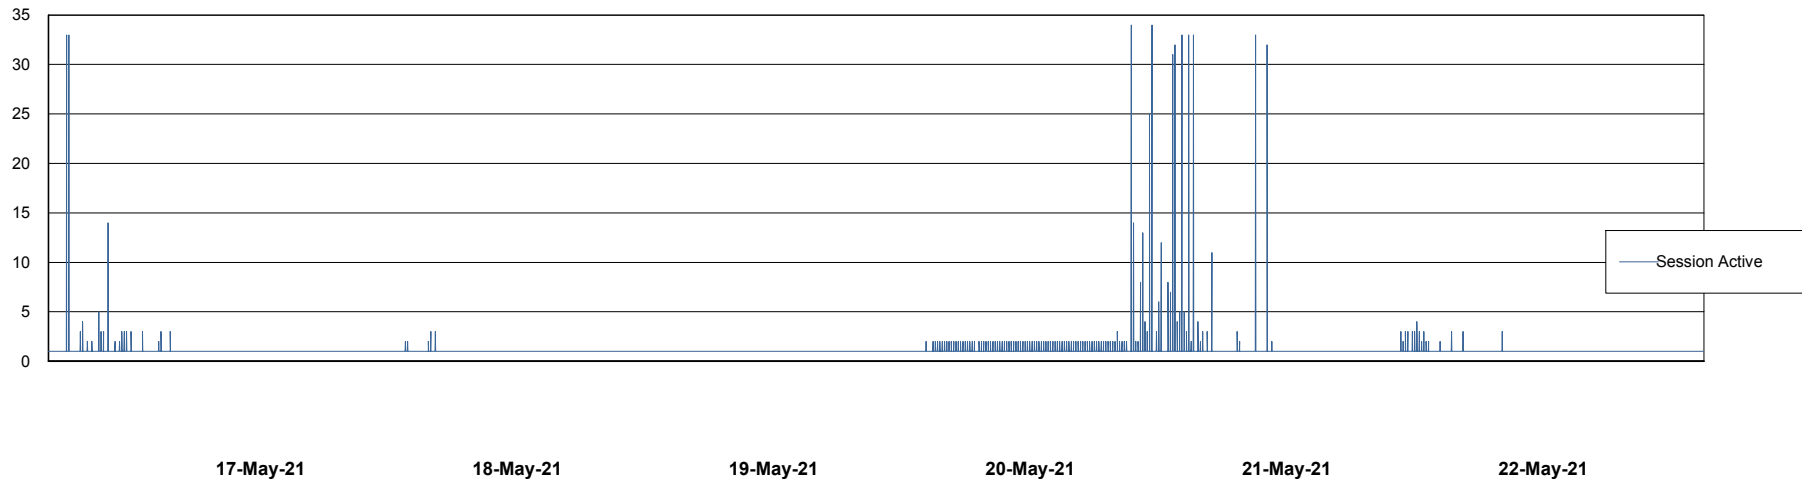

Database Performance NIXDB_Standby