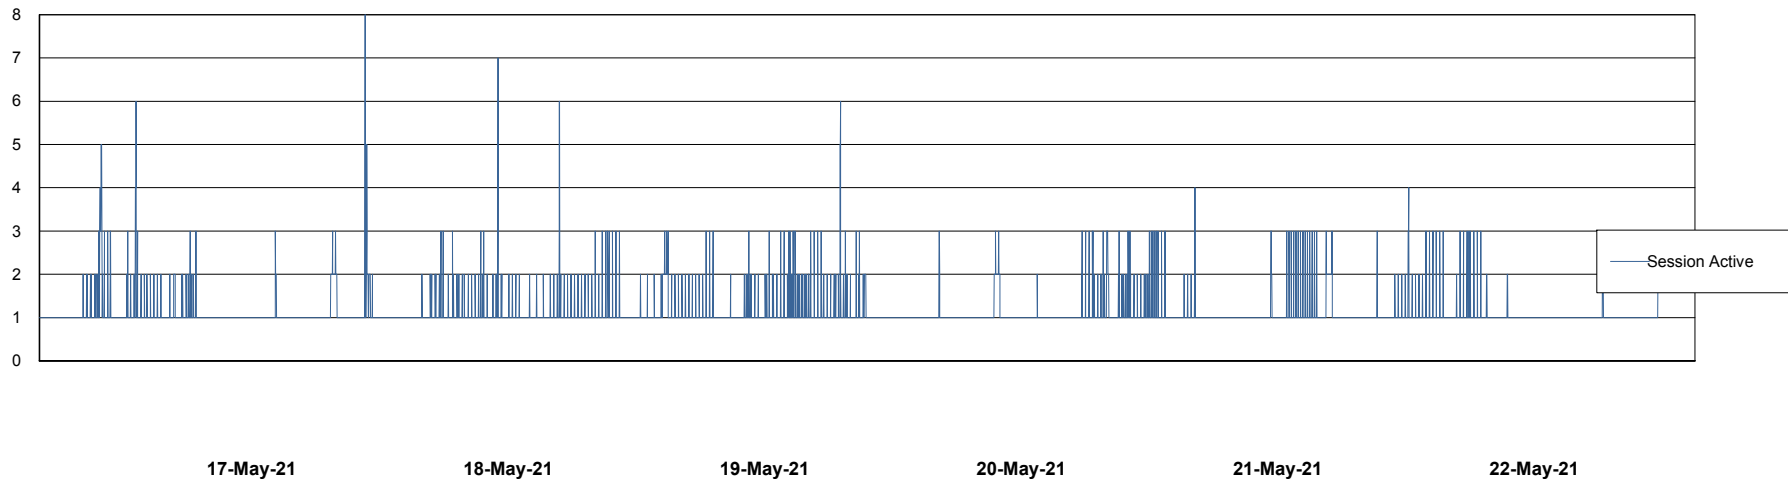

Harddisk Usage NIX_PRD_ORCDB2

	Free disk space on c: (%)	Total disk space on c: (Gb)	Total disk space on d: (Gb)	Free disk space on e: (%)	Total disk space on e: (Gb)	Free disk space on f: (%)	Total disk space on f: (Gb)
22-May-21	90	574	488	68	684	87	488
21-May-21	90	574	488	68	684	87	488
20-May-21	90	574	488	68	684	87	488
19-May-21	90	574	488	68	684	87	488
18-May-21	90	574	488	68	684	87	488
17-May-21	90	574	488	68	684	87	488
16-May-21	90	574	488	68	684	87	488

Weekly SLA Customer Report

Customer NIX_Production
Database ID 51

Database Performance NIXDB_BI

Weekly SLA Customer Report

Customer NIX_Production
Database ID 51

Database Performance NIXDB_Production

Weekly SLA Customer Report