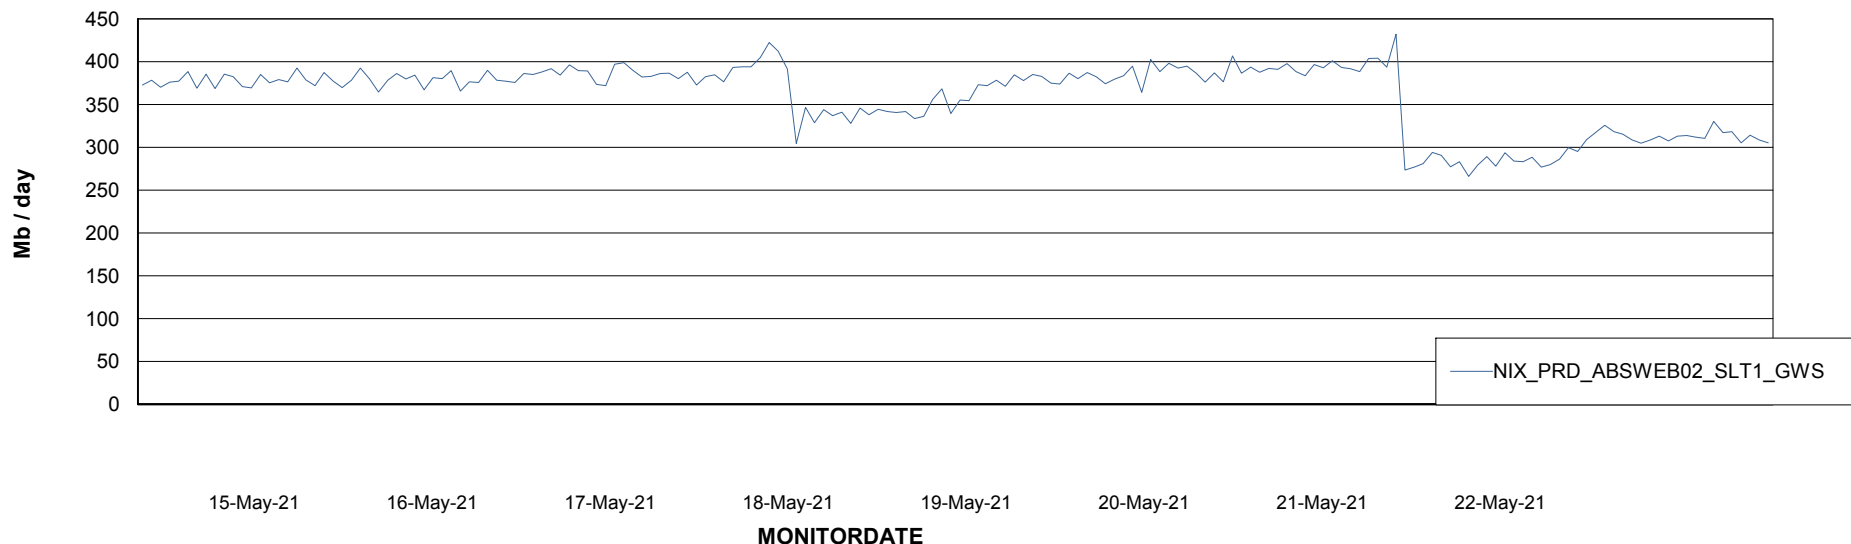

ABSSolute Web Component Services

Avg memory used per ABS Web component