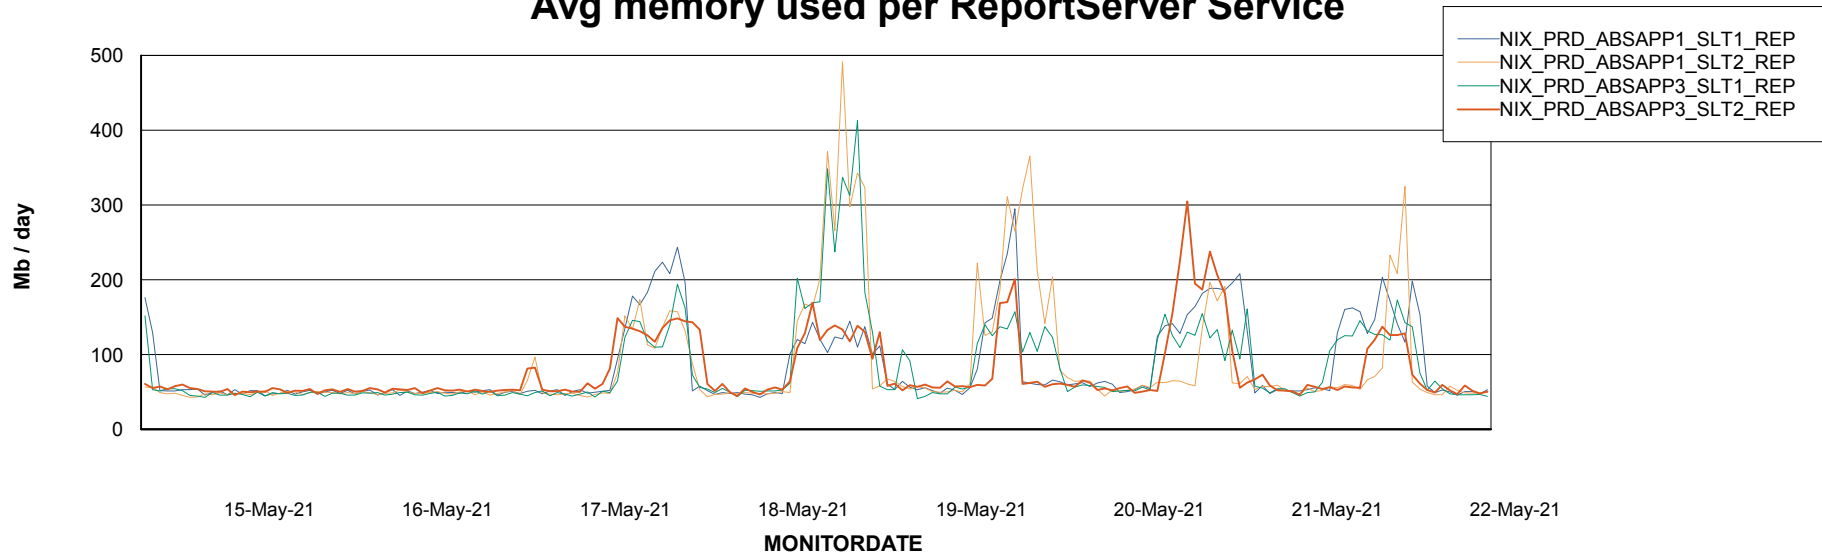

Avg users per day per ABS server

Weekly SLA Customer Report

Customer NIX_Production
Database ID 51

ABSSolute Application ReportServer Services

Avg memory used per ReportServer Service

Weekly SLA Customer Report