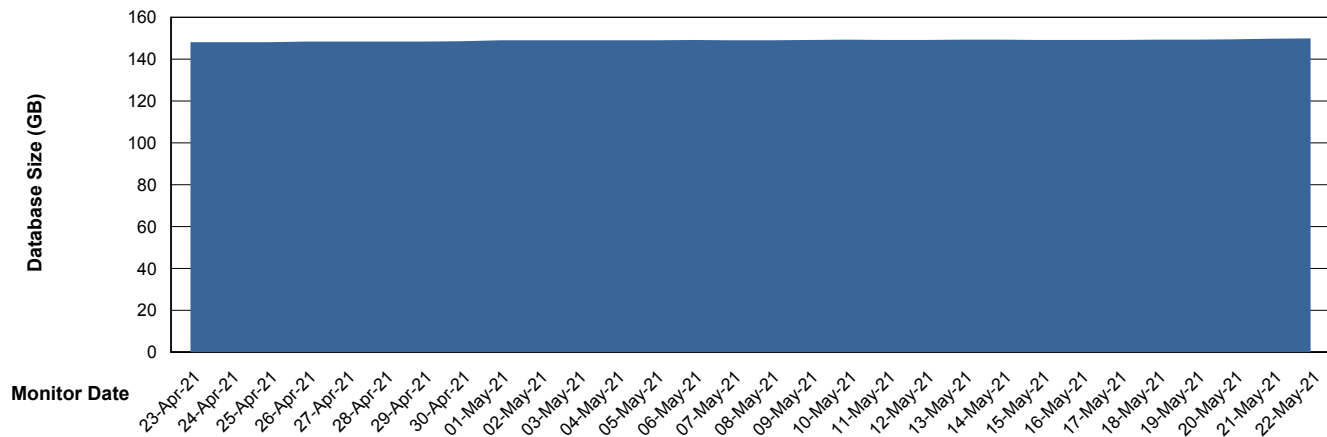

Customer NIX_Production
Database ID 51

Database Performance NIXDB_Standby

Weekly SLA Customer Report

Customer NIX_Production
Database ID 51

DATABASE SIZE NIXDB_BI

Database growth over last month

DATABASE SIZE NIXDB_Production

Database growth over last month

Weekly SLA Customer Report

Customer NIX_Production
 Database ID 51

Database Tablespace NIXDB_BI

Date	Tablespace Name	Filesize (Gb)	Usedsize (Gb)	Percentage free
22-May-21	ABSDATA	84	63	25
	INDX	104	84	19
21-May-21	ABSDATA	84	63	25
	INDX	104	84	19
20-May-21	ABSDATA	84	63	25
	INDX	104	84	19
19-May-21	ABSDATA	84	63	25
	INDX	104	84	19
18-May-21	ABSDATA	84	63	25
	INDX	104	84	19
17-May-21	ABSDATA	84	63	25
	INDX	104	84	19
16-May-21	ABSDATA	84	63	25
	INDX	104	84	19