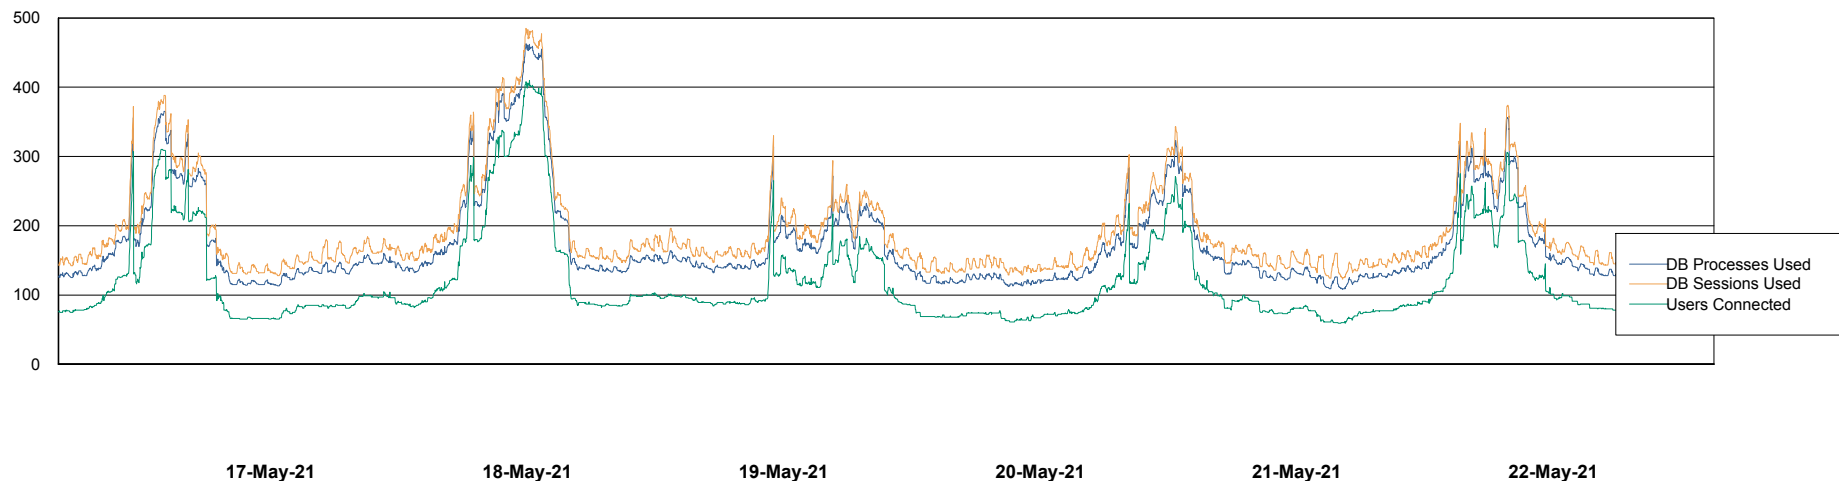

Weekly SLA Customer Report

Customer NIX_Production
Database ID 51

Database Performance NIXDB_BI

Weekly SLA Customer Report

Customer NIX_Production
Database ID 51

Database Performance NIXDB_Production

Weekly SLA Customer Report