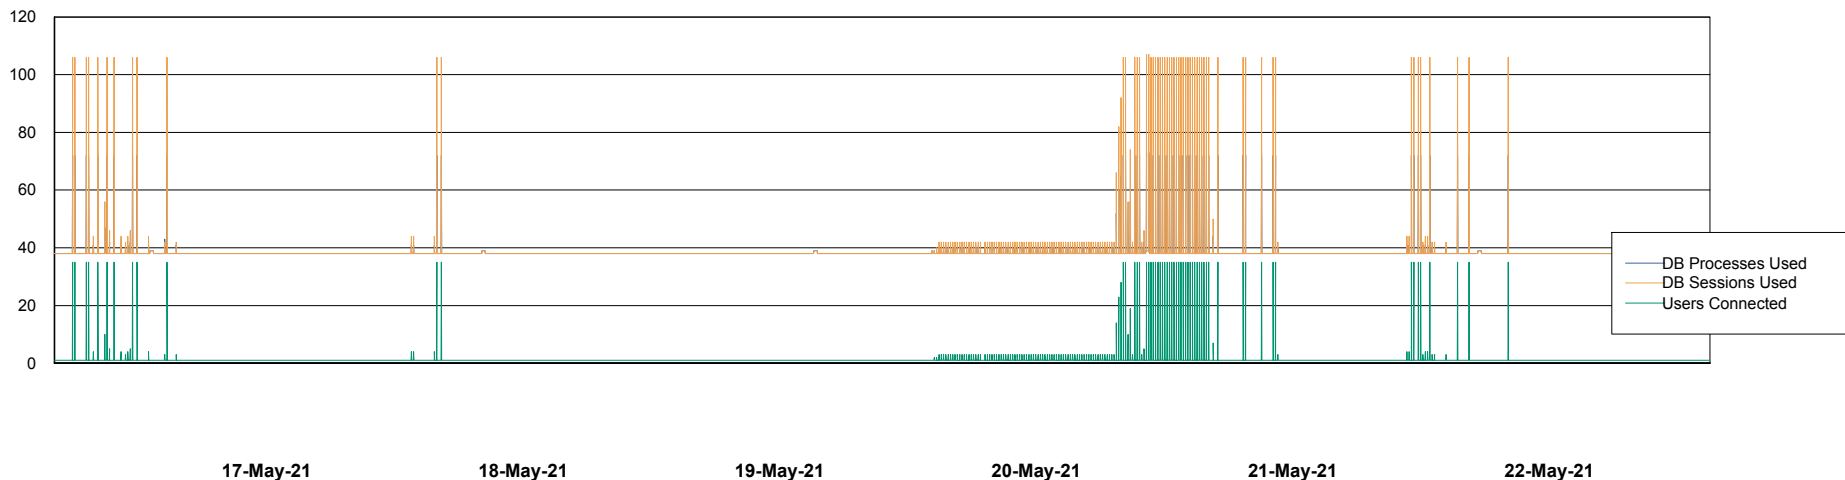

Database Performance NIXDB_Standby