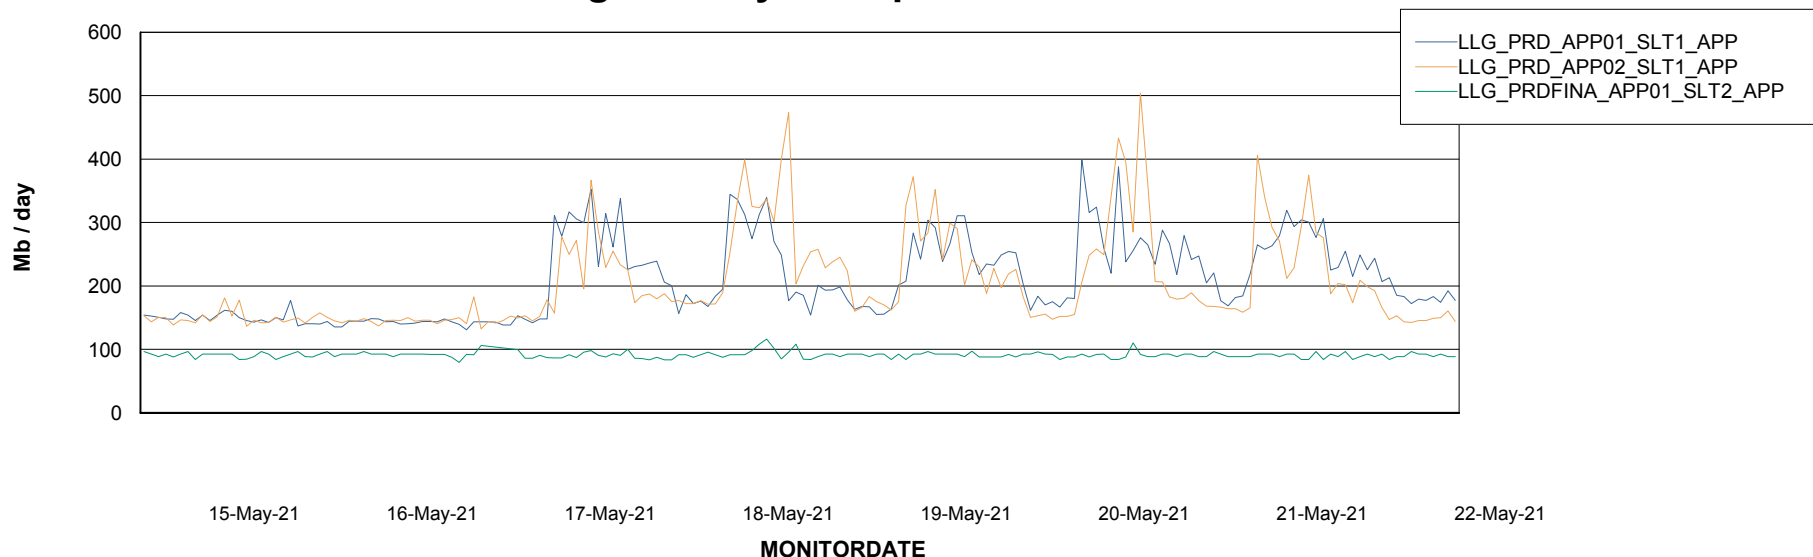

Database growth over last month

Weekly SLA Customer Report

Customer LLG_Production
Database ID 53

Database Tablespace LLGDB_BI02

Date	Tablespace Name	Filesize (Gb)	Usedsize (Gb)	Percentage free
22-May-21	ABSDATA	100	43	57
	INDX	100	45	55
21-May-21	ABSDATA	100	43	57
	INDX	100	45	55
20-May-21	ABSDATA	100	43	57
	INDX	100	45	55
19-May-21	ABSDATA	100	43	57
	INDX	100	45	55
18-May-21	ABSDATA	100	43	57
	INDX	100	45	55
17-May-21	ABSDATA	100	43	57
	INDX	100	45	55
16-May-21	ABSDATA	100	43	57
	INDX	100	45	55

Weekly SLA Customer Report

Customer LLG_Production
 Database ID 53

Database Tablespace LLGDB_Production

Date	Tablespace Name	Filesize (Gb)	Usedsize (Gb)	Percentage free
22-May-21	ABSDATA	114	93	18
	INDX	160	132	18
21-May-21	ABSDATA	114	93	18
	INDX	160	132	18
20-May-21	ABSDATA	114	93	18
	INDX	160	132	18
19-May-21	ABSDATA	114	93	18
	INDX	160	132	18
18-May-21	ABSDATA	114	93	18
	INDX	160	132	18
17-May-21	ABSDATA	114	93	18
	INDX	160	132	18
16-May-21	ABSDATA	114	93	18
	INDX	160	132	18

Weekly SLA Customer Report

Customer LLG_Production
Database ID 53

ABSSolute Application Server Services

Avg memory used per ABS Server Service

Weekly SLA Customer Report

Customer LLG_Production
Database ID 53