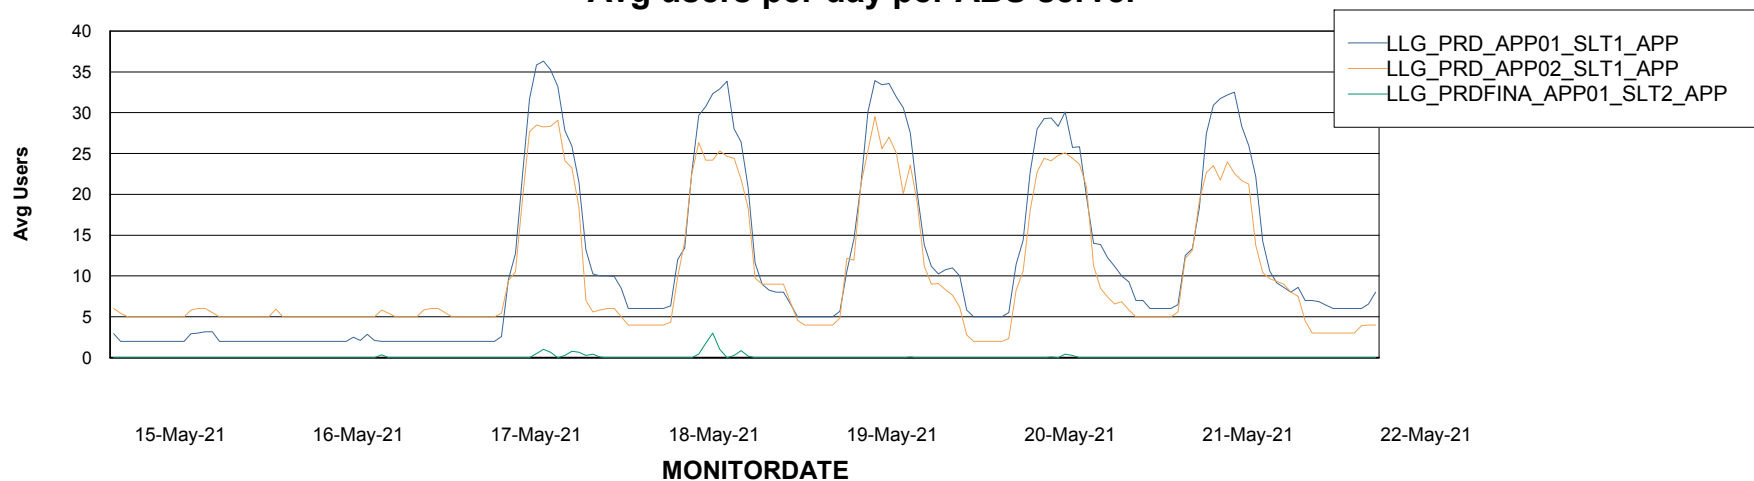

Avg users per day per ABS server