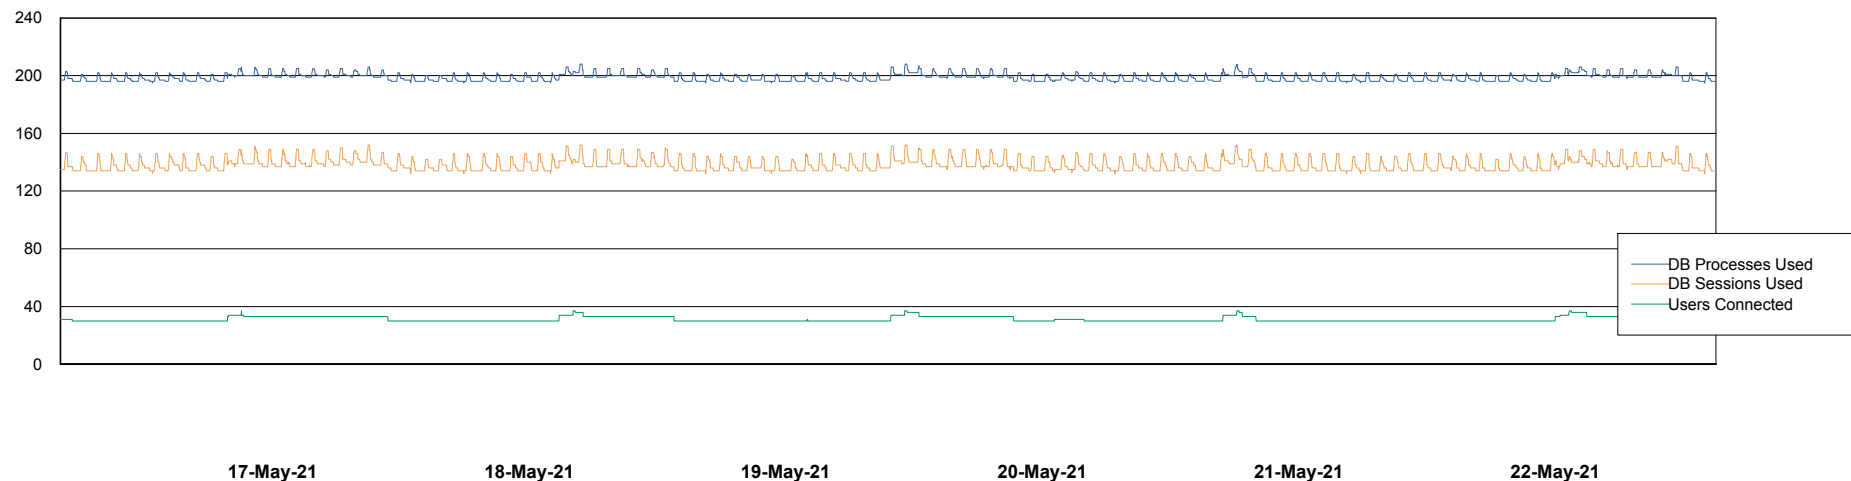

Database Performance LLGDB_Standby