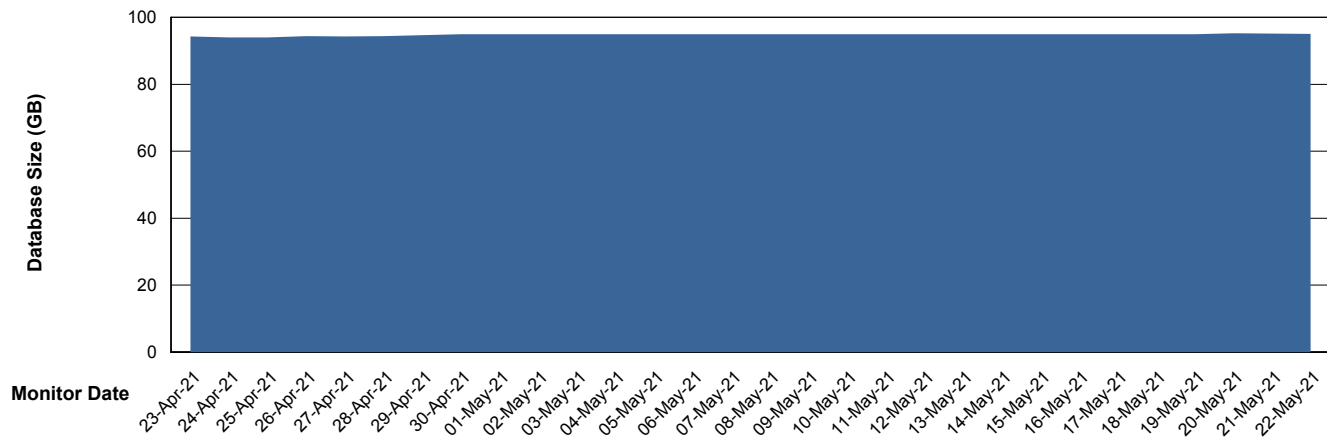

Customer LLG_Production
Database ID 53

Database Performance LLGDB_Standby

Weekly SLA Customer Report

Customer LLG_Production
Database ID 53

DATABASE SIZE LLGDB_BI02

Database growth over last month

DATABASE SIZE LLGDB_Production

Database growth over last month

Weekly SLA Customer Report

Customer LLG_Production
Database ID 53

Database Tablespace LLGDB_BI02

Date	Tablespace Name	Filesize (Gb)	Usedsize (Gb)	Percentage free
22-May-21	ABSDATA	100	43	57
	INDX	100	45	55
21-May-21	ABSDATA	100	43	57
	INDX	100	45	55
20-May-21	ABSDATA	100	43	57
	INDX	100	45	55
19-May-21	ABSDATA	100	43	57
	INDX	100	45	55
18-May-21	ABSDATA	100	43	57
	INDX	100	45	55
17-May-21	ABSDATA	100	43	57
	INDX	100	45	55
16-May-21	ABSDATA	100	43	57
	INDX	100	45	55