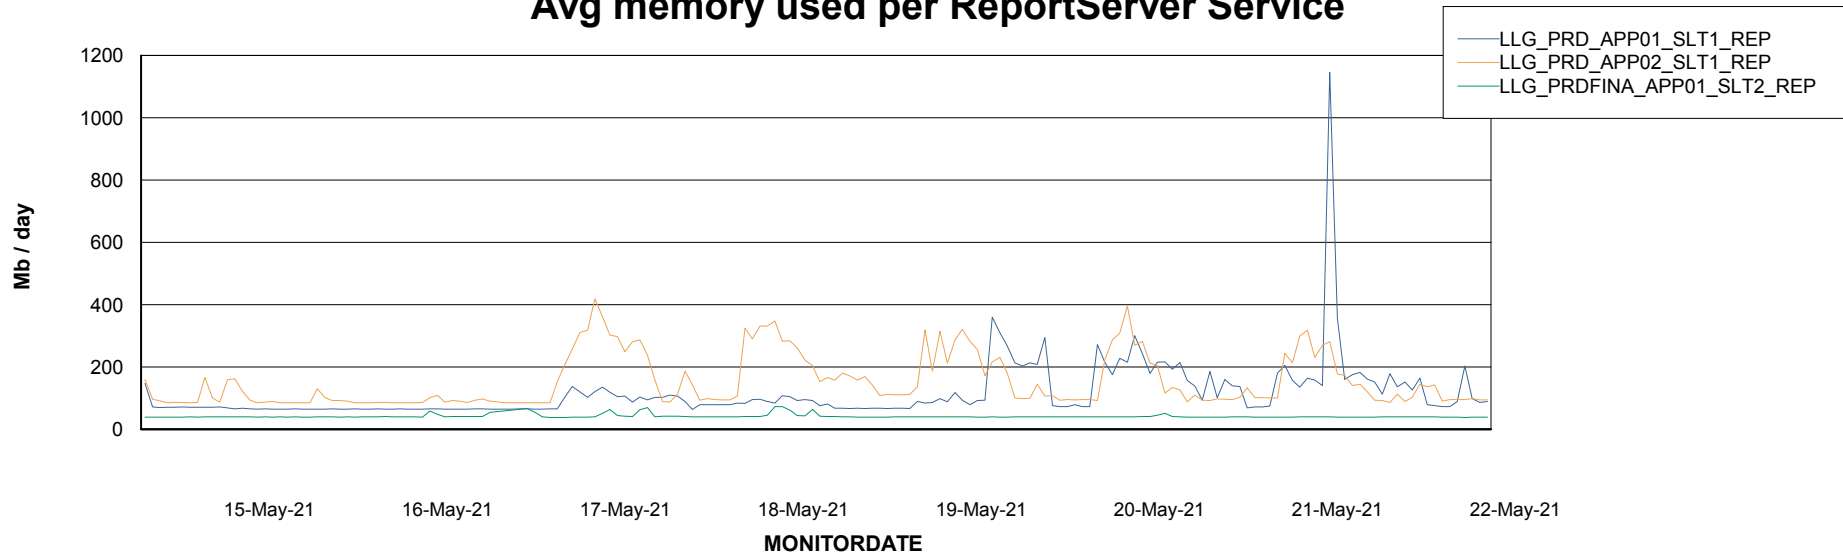

ABSSolute Application Server Services

Avg memory used per ReportServer Service