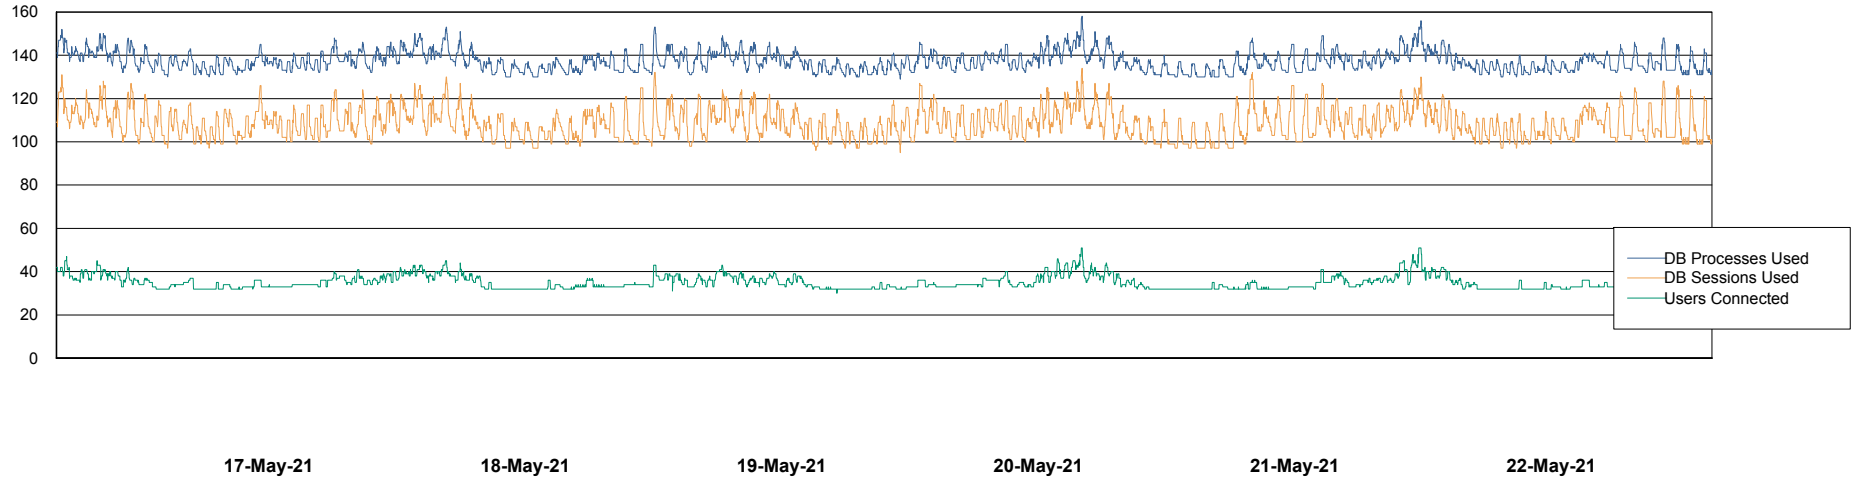

Weekly SLA Customer Report

Customer LLG_Production
Database ID 53

Database Performance LLGDB_BI02

Weekly SLA Customer Report

Customer LLG_Production
Database ID 53

Database Performance LLGDB_Production

Weekly SLA Customer Report