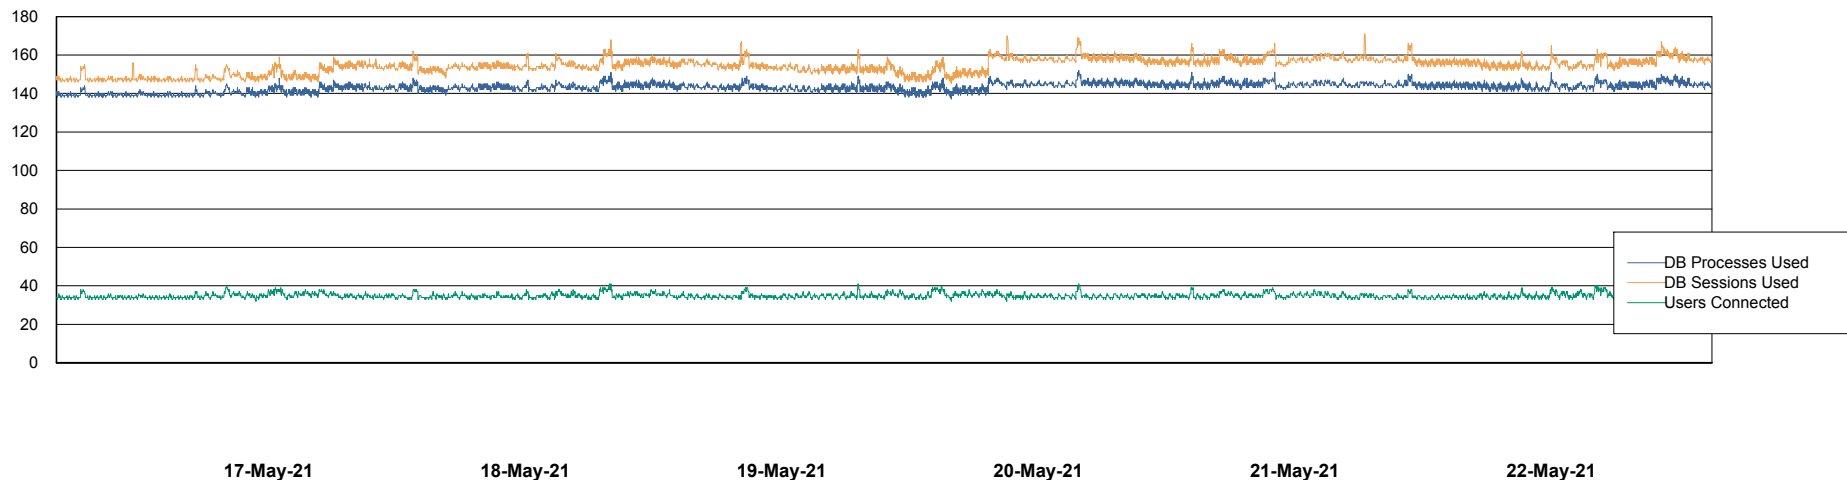

Weekly SLA Customer Report

Customer LLG_Production
Database ID 53

Database Performance LLGDB_BI02

Weekly SLA Customer Report

Customer LLG_Production
Database ID 53

Database Performance LLGDB_Production

Weekly SLA Customer Report