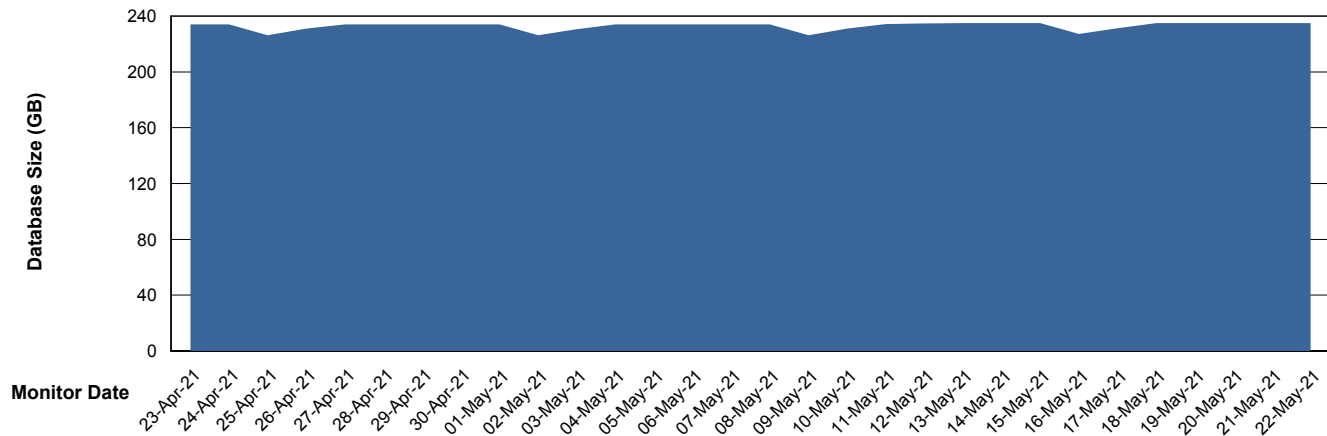

Customer LLG_Production
Database ID 53

Database Performance LLGDB_Standby

Weekly SLA Customer Report

Customer LLG_Production
Database ID 53

DATABASE SIZE LLGDB_BI02

Database growth over last month

DATABASE SIZE LLGDB_Production

Database growth over last month

Weekly SLA Customer Report

Customer LLG_Production
Database ID 53

Database Tablespace LLGDB_BI02

Date	Tablespace Name	Filesize (Gb)	Usedsize (Gb)	Percentage free
22-May-21	ABSDATA	100	43	57
	INDX	100	45	55
21-May-21	ABSDATA	100	43	57
	INDX	100	45	55
20-May-21	ABSDATA	100	43	57
	INDX	100	45	55
19-May-21	ABSDATA	100	43	57
	INDX	100	45	55
18-May-21	ABSDATA	100	43	57
	INDX	100	45	55
17-May-21	ABSDATA	100	43	57
	INDX	100	45	55
16-May-21	ABSDATA	100	43	57
	INDX	100	45	55