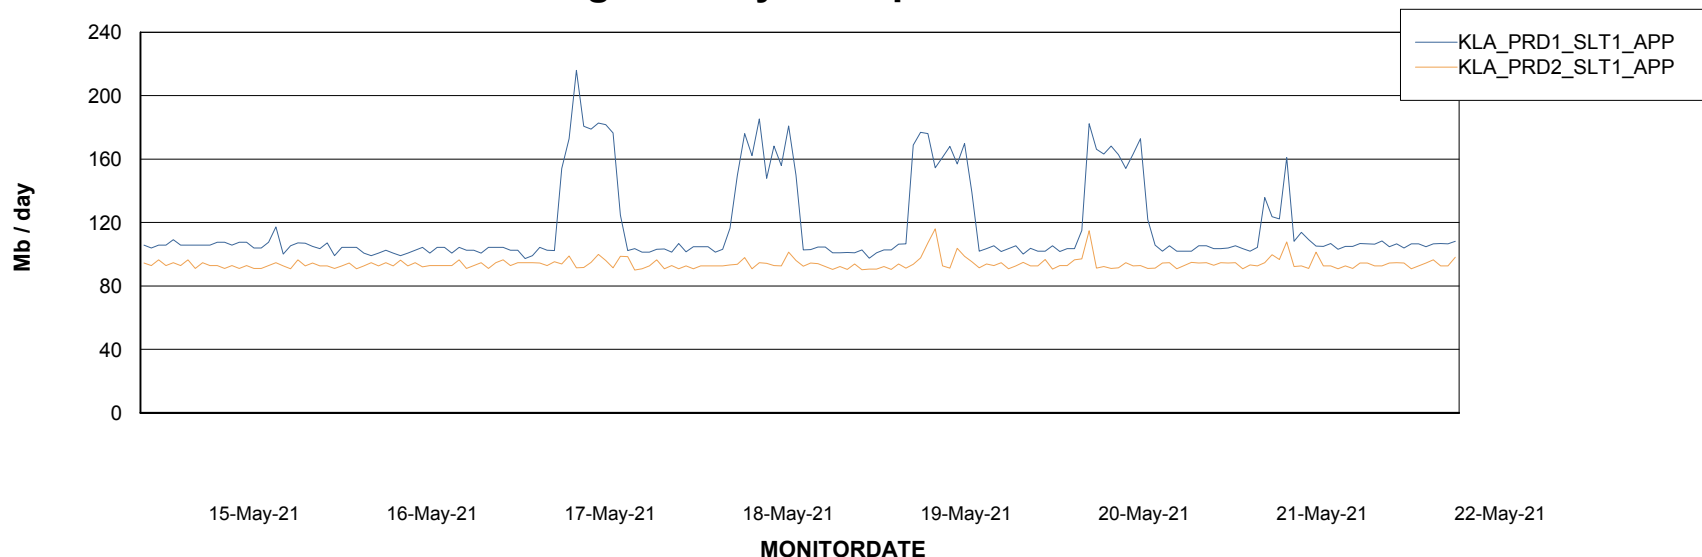

Customer KLA_Production
 Database ID 65

DATABASE SIZE KLADB_Production

Database growth over last month

Database Tablespace KLADB_Production

Date	Tablespace Name	Filesize (Gb)	Usedsize (Gb)	Percentage free
22-May-21	ABSDATA	40	32	20
	INDX	40	29	28
21-May-21	ABSDATA	40	32	20
	INDX	40	29	28
20-May-21	ABSDATA	40	32	20
	INDX	40	29	28
19-May-21	ABSDATA	40	32	20
	INDX	40	29	28
18-May-21	ABSDATA	40	32	20
	INDX	40	29	28
17-May-21	ABSDATA	40	32	20
	INDX	40	29	28
16-May-21	ABSDATA	40	32	20
	INDX	40	29	28

Weekly SLA Customer Report

Customer KLA_Production
Database ID 65

ABSSolute Application Server Services

Avg memory used per ABS Server Service

Avg users per day per ABS server

Weekly SLA Customer Report

Customer KLA_Production
Database ID 65