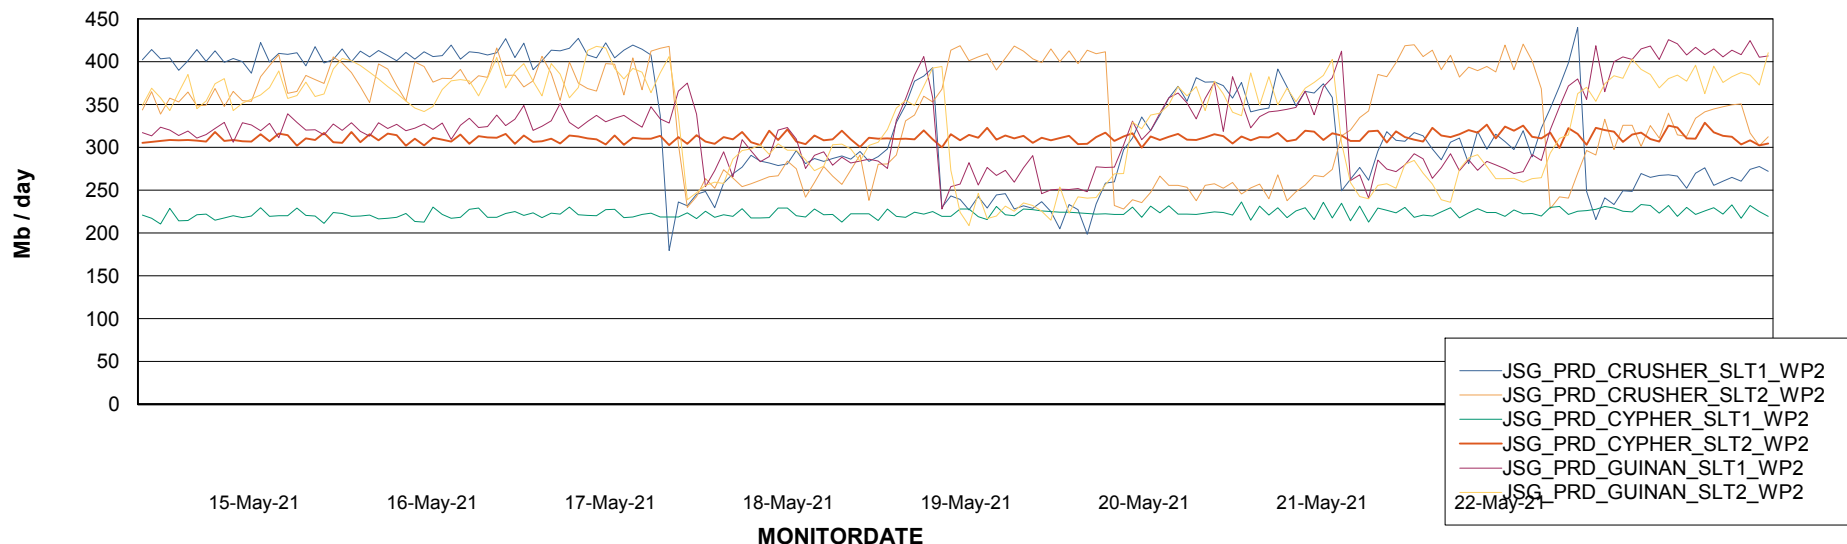

ABSSolute Web Component Services

Avg memory used per ABS Web component