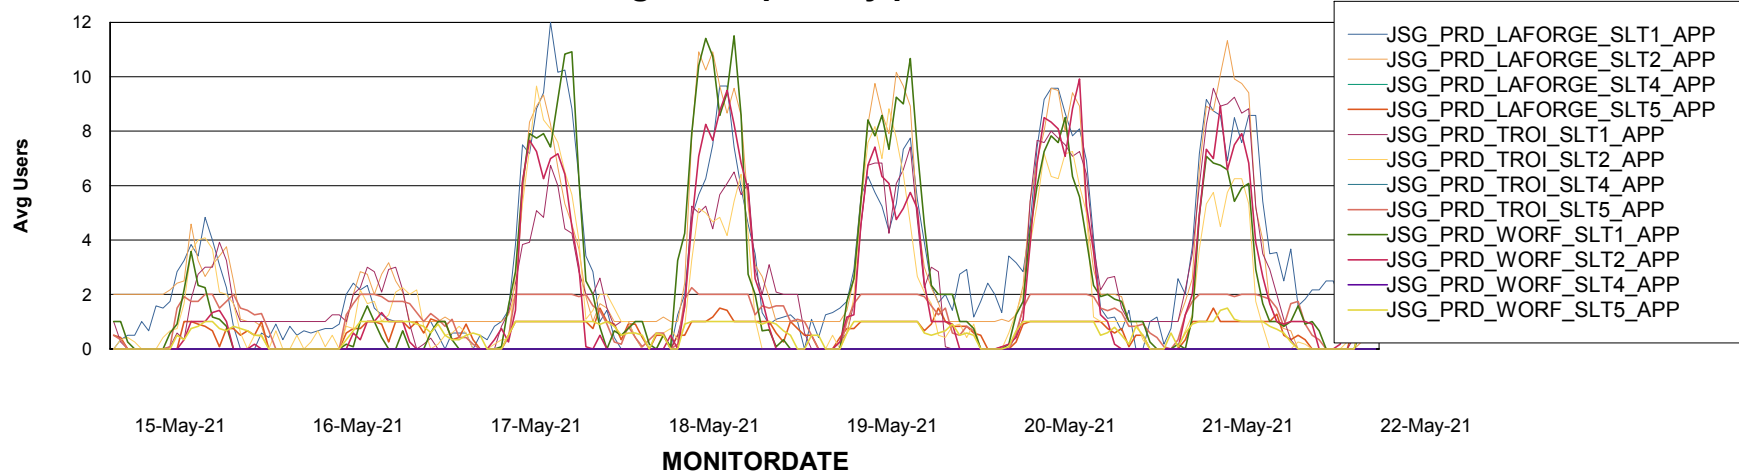

Weekly SLA Customer Report

Customer JSG_Production
Database ID 102

BI last ETL error for	JSG_PRD_YAR
Mon, 17-05-2021	None
Thu, 20-05-2021	None
Sat, 22-05-2021	None
Mon, 17-05-2021	None
Sat, 22-05-2021	None
Sun, 16-05-2021	None
Wed, 19-05-2021	None
Tue, 18-05-2021	None
Wed, 19-05-2021	None
Thu, 20-05-2021	None
Fri, 21-05-2021	None
Sun, 16-05-2021	None
Tue, 18-05-2021	None
Fri, 21-05-2021	None

Weekly SLA Customer Report

Customer JSG_Production
Database ID 102

Standby Database Health JSG_Production

Recovery lag for last 7 days

Weekly SLA Customer Report

Customer JSG_Production
Database ID 102

ABSSolute Application Server Services

Avg memory used per ABS Server Service

Avg users per day per ABS server

Weekly SLA Customer Report

Customer JSG_Production
Database ID 102

ABSSolute Application ReportServer Services

Avg memory used per ReportServer Service