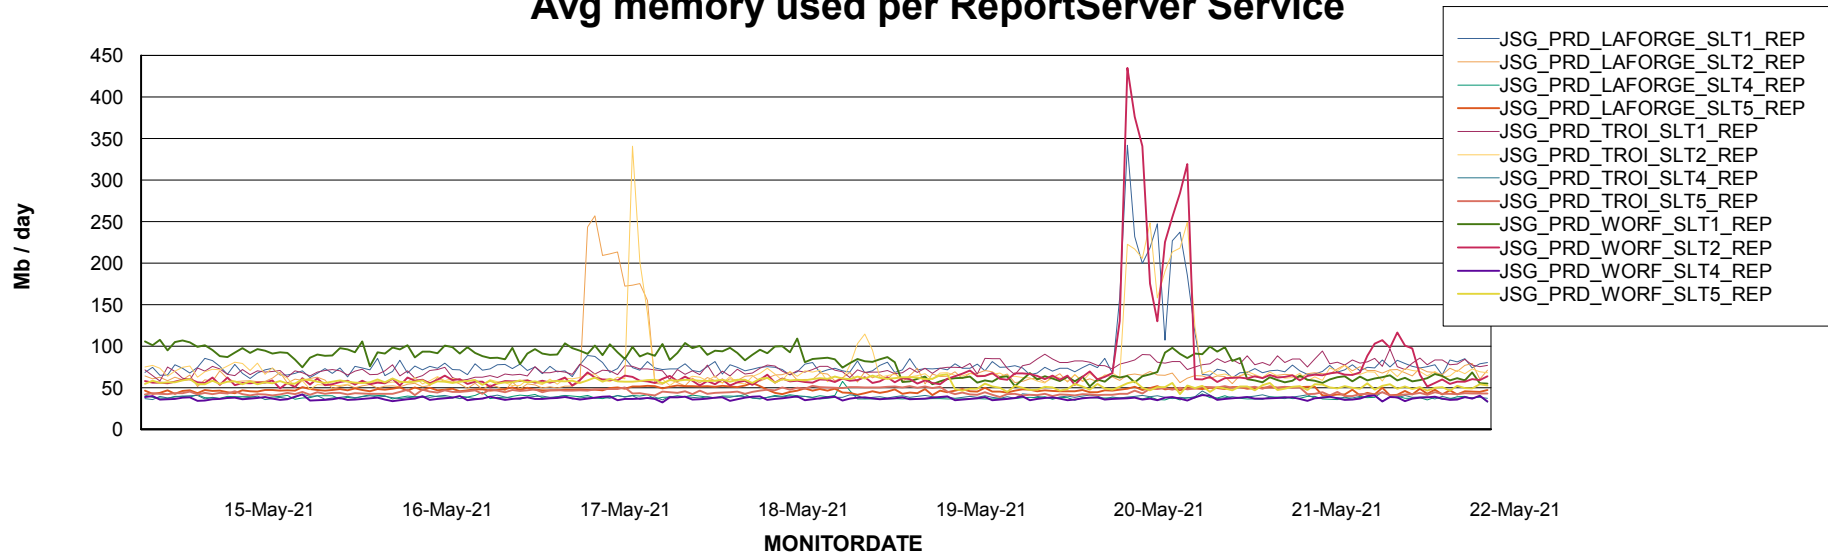

Avg memory used per ABS Server Service

Avg users per day per ABS server

Weekly SLA Customer Report

Customer JSG_Production
Database ID 102

ABSSolute Application ReportServer Services

Avg memory used per ReportServer Service