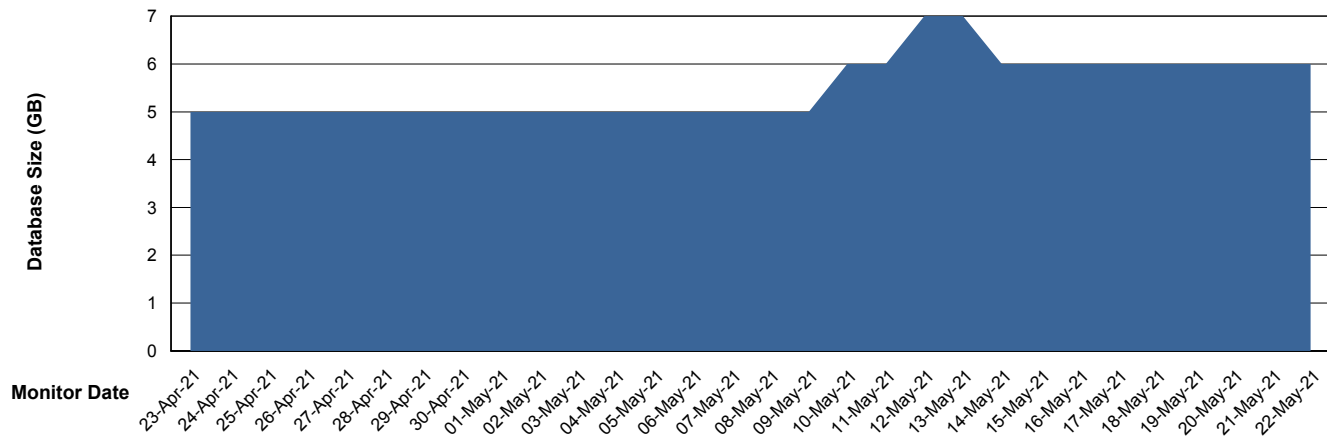

DATABASE SIZE JSG_PRD_YAR

Database growth over last month