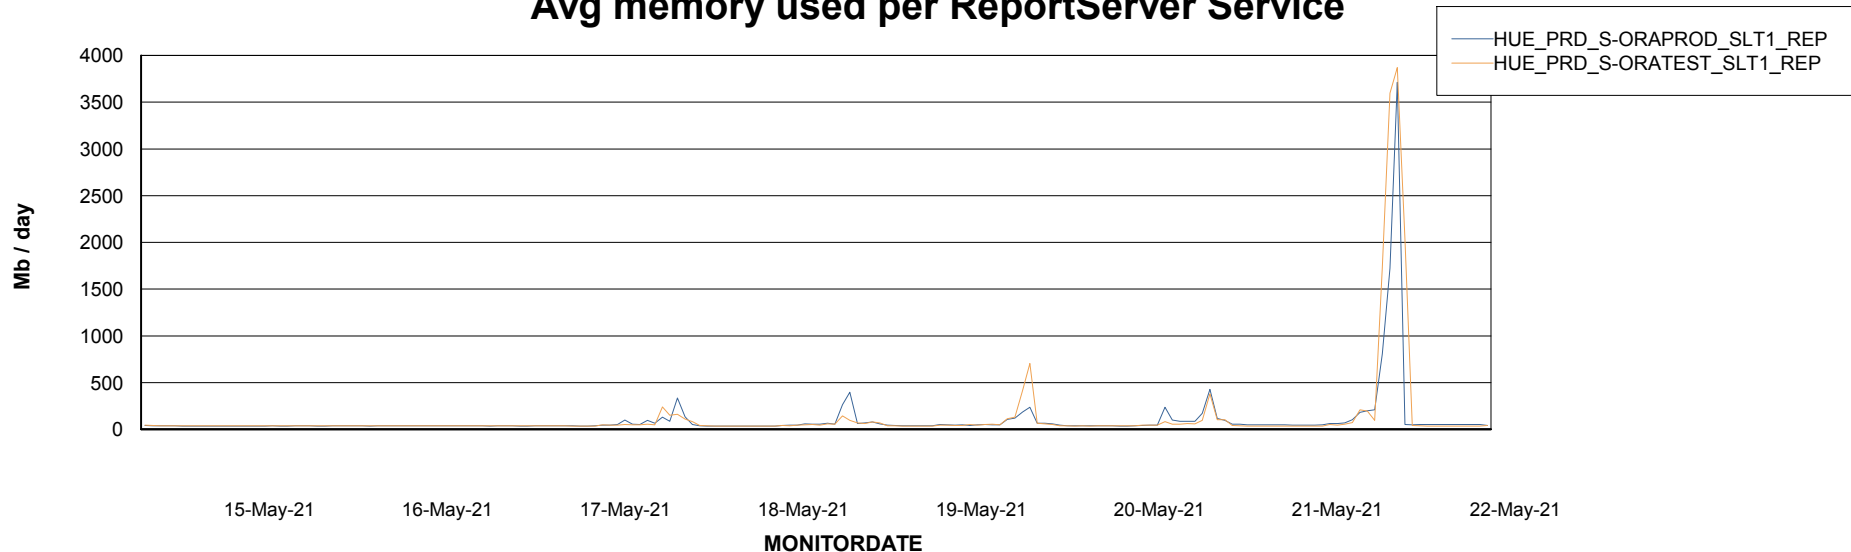

ABSSolute Application ReportServer Services

Avg memory used per ReportServer Service