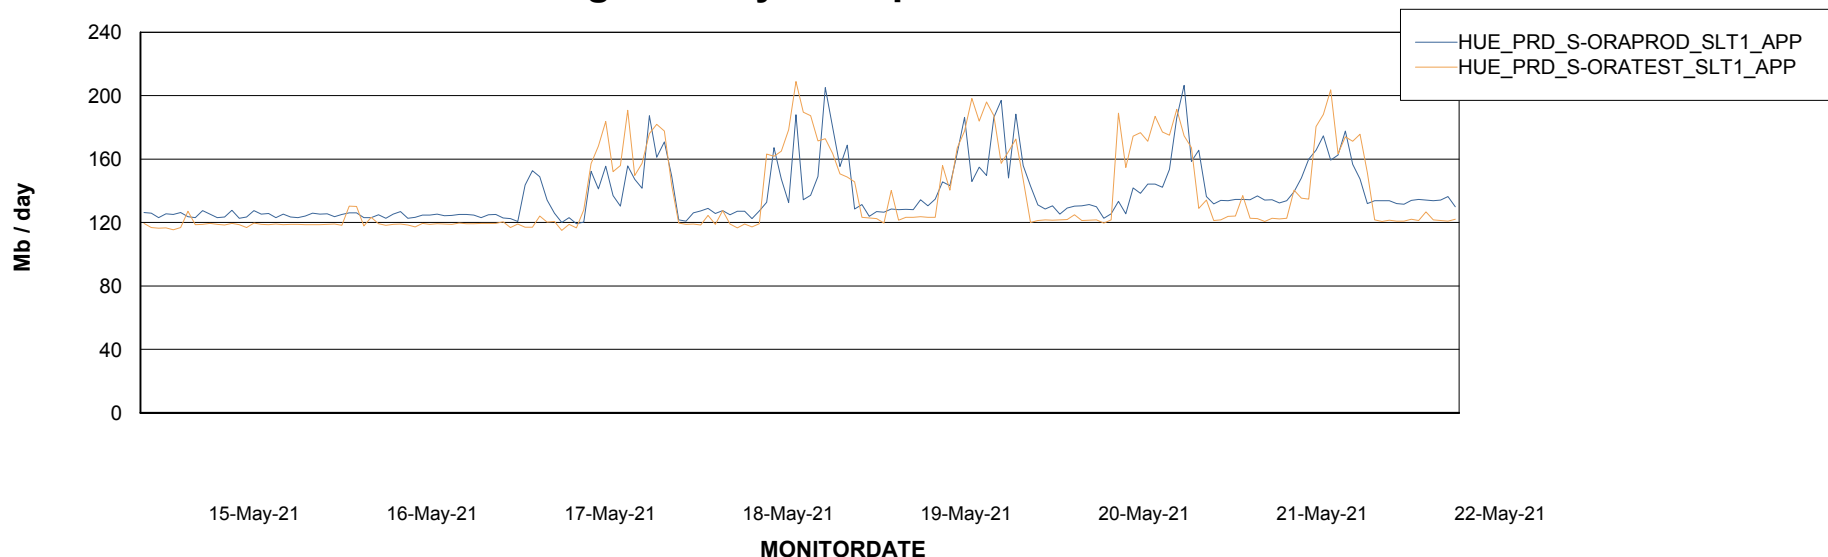

Weekly SLA Customer Report

Customer HUE_Production
Database ID 104

Database Tablespace HUE_PRD_S-ORAPROD_DB

Date	Tablespace Name	Filesize (Gb)	Usedsize (Gb)	Percentage free
22-May-21	ABSDATA	26	21	19
	INDX	4	1	86
21-May-21	ABSDATA	26	21	19
	INDX	4	1	86
20-May-21	ABSDATA	26	21	19
	INDX	4	1	86
19-May-21	ABSDATA	26	21	19
	INDX	4	1	86
18-May-21	ABSDATA	26	20	20
	INDX	4	1	86
17-May-21	ABSDATA	26	20	20
	INDX	4	1	86
16-May-21	ABSDATA	26	20	20
	INDX	4	1	86

Weekly SLA Customer Report

Customer HUE_Production
Database ID 104

ABSSolute Application Server Services

Avg memory used per ABS Server Service

Avg users per day per ABS server

Weekly SLA Customer Report

Customer HUE_Production
Database ID 104