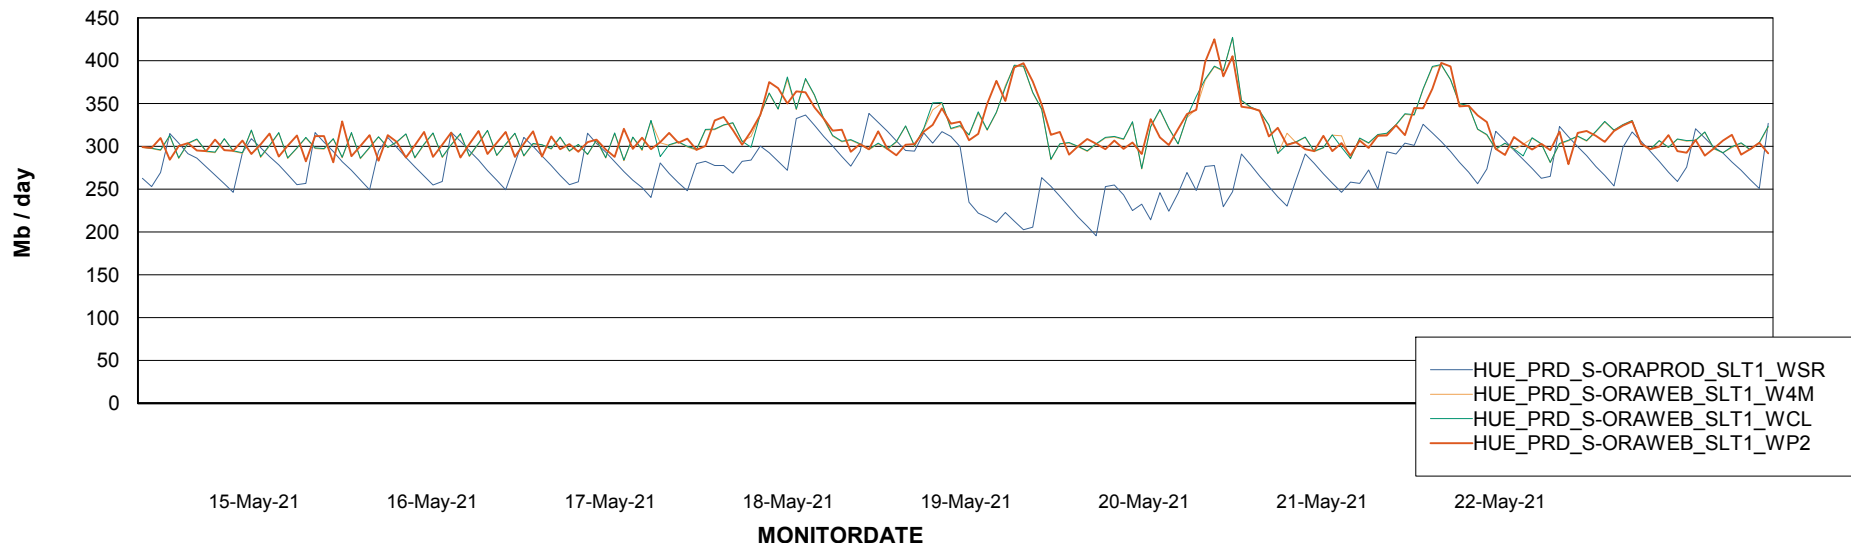

ABSSolute Application ReportServer Services

Avg memory used per ReportServer Service

Weekly SLA Customer Report

Customer HUE_Production
Database ID 104

ABSSolute Web Component Services

Avg memory used per ABS Web component