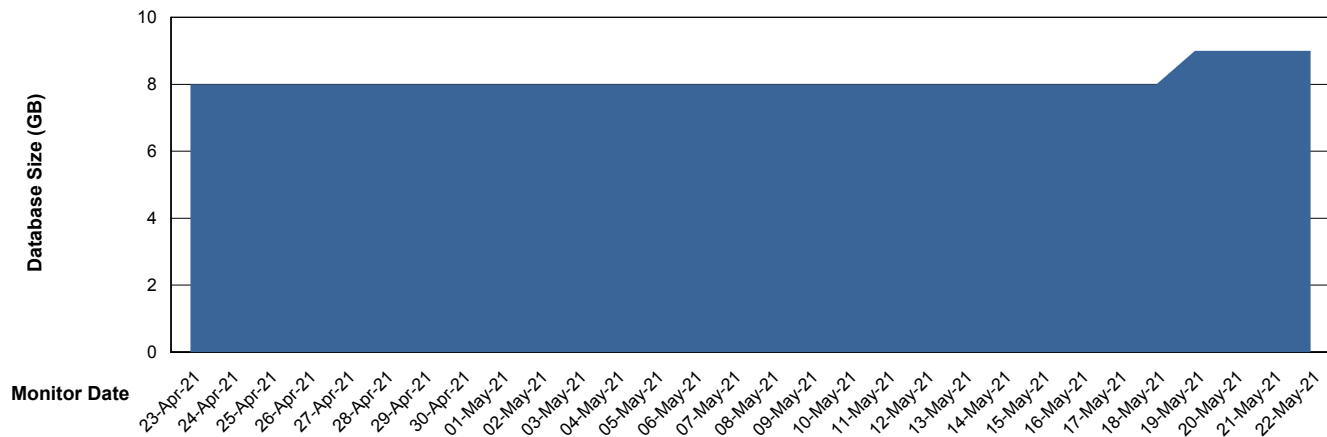

DATABASE SIZE HUE_PRD_S-ORABI_DB

Database growth over last month