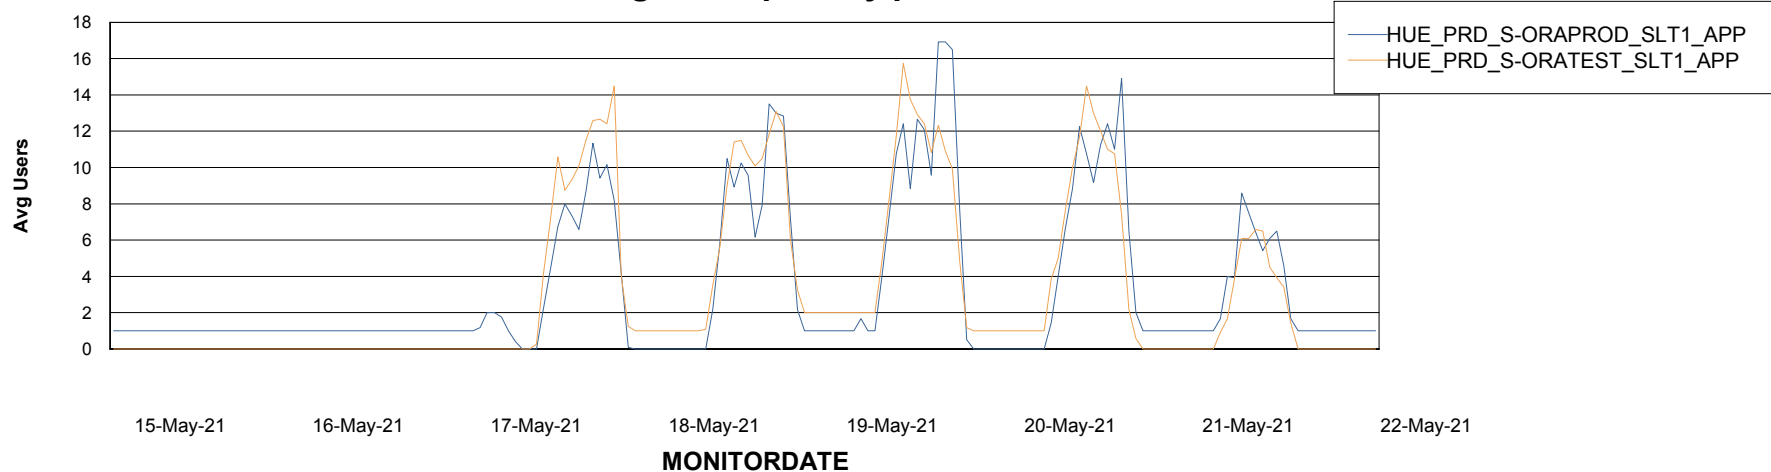

Weekly SLA Customer Report

Customer HUE_Production
Database ID 104

ABSSolute Application Server Services

Avg memory used per ABS Server Service

Avg users per day per ABS server

Weekly SLA Customer Report

Customer HUE_Production
Database ID 104