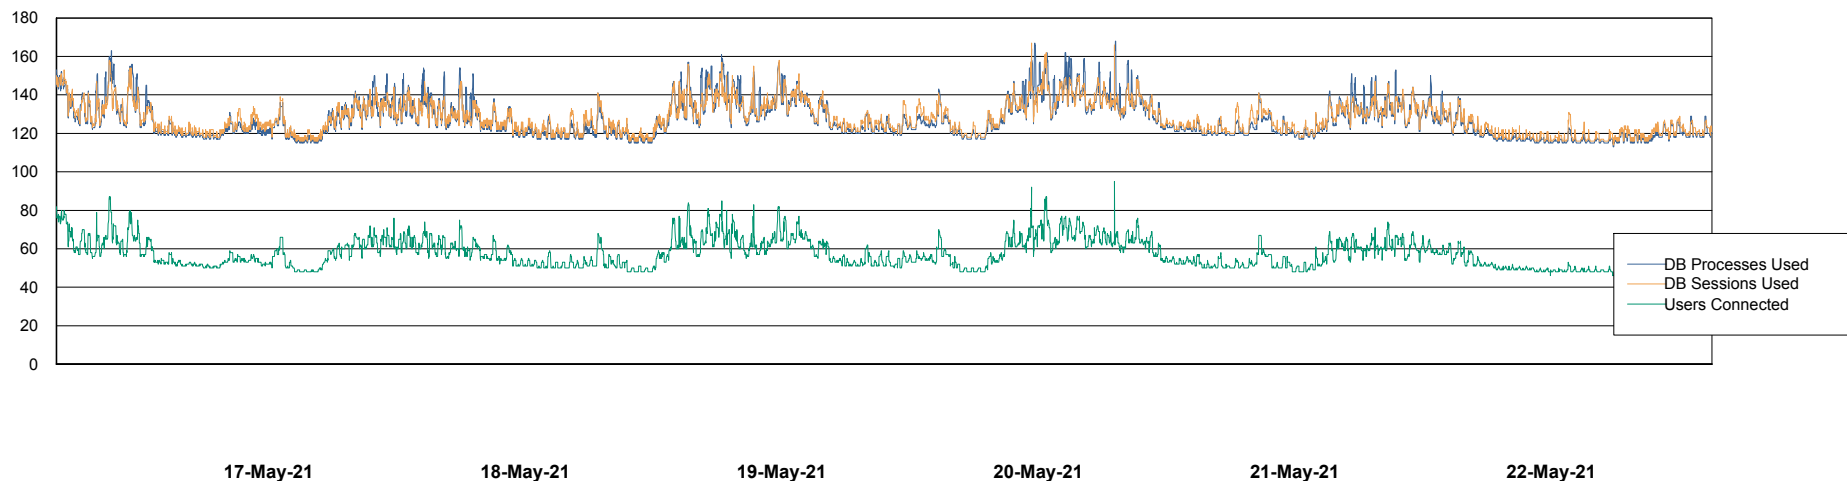

Weekly SLA Customer Report

Customer ELJ Production
Database ID 72

Database Performance ELJDB_PRD_BI

Weekly SLA Customer Report

Customer ELJ Production
Database ID 72

Database Performance ELJDB_Production

Weekly SLA Customer Report