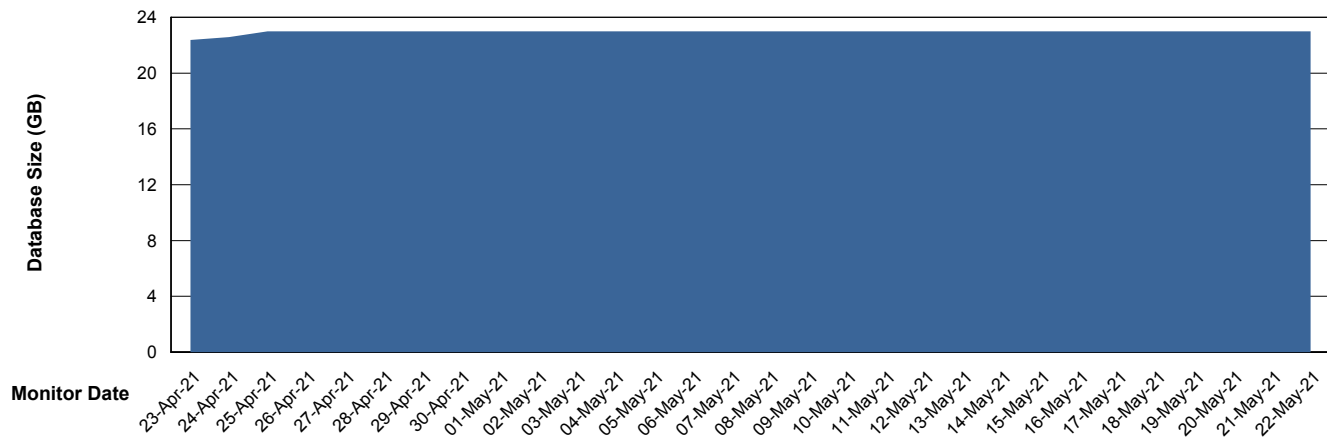

Customer ELJ Production
Database ID 72

Database Performance ELJDB_Standby

Weekly SLA Customer Report

Customer ELJ Production
Database ID 72

DATABASE SIZE ELJDB_PRD_BI

Database growth over last month

DATABASE SIZE ELJDB_Production