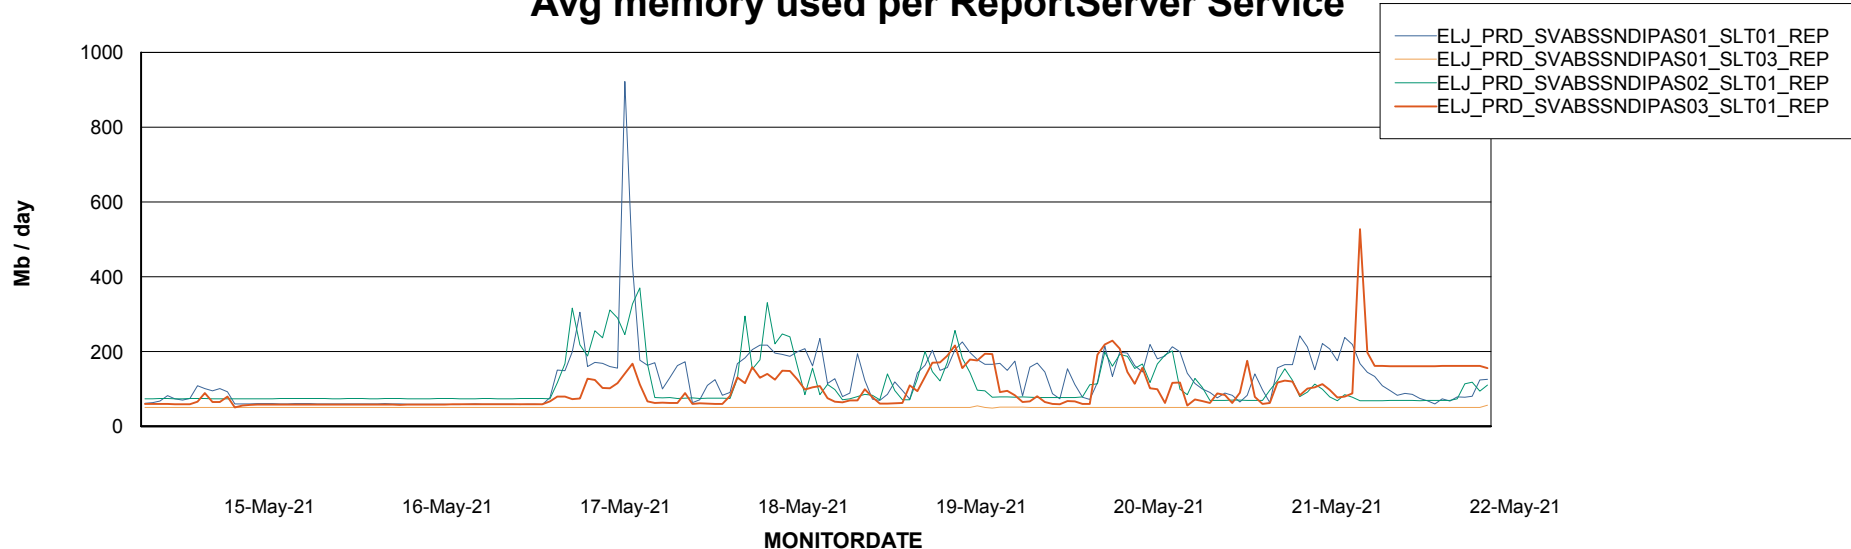

ABSSolute Application ReportServer Services

Avg memory used per ReportServer Service