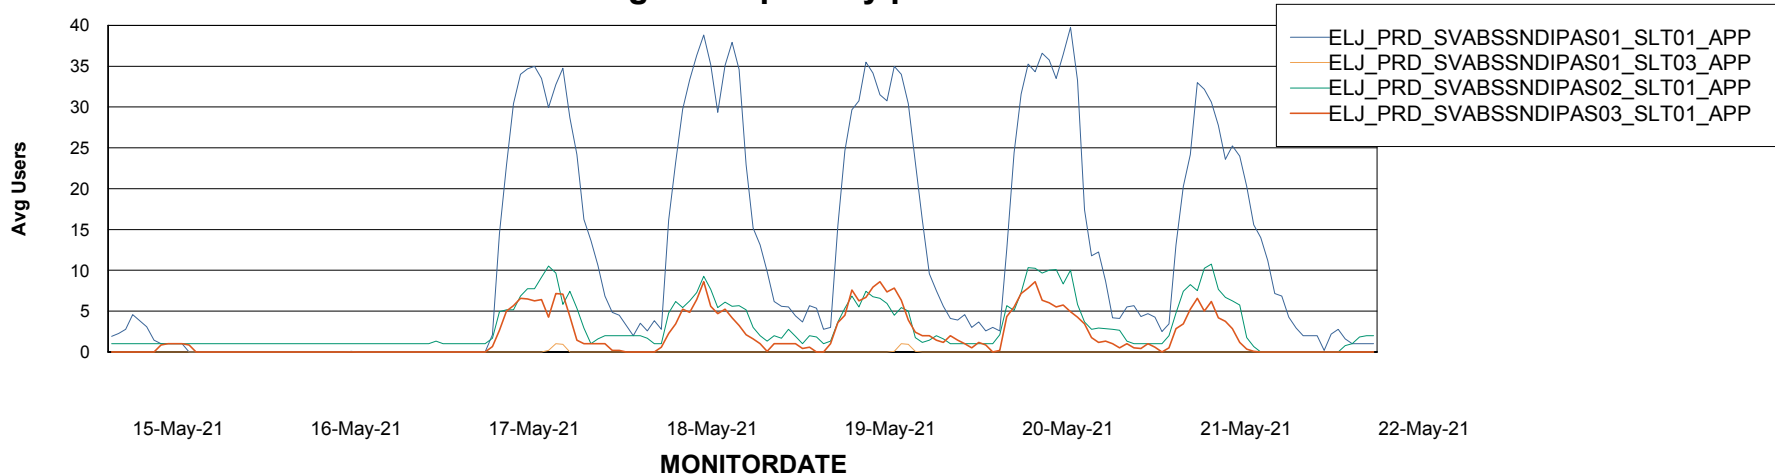

Weekly SLA Customer Report

Customer ELJ Production
Database ID 72

ABSSolute Application Server Services

Avg memory used per ABS Server Service

Avg users per day per ABS server

Weekly SLA Customer Report

Customer ELJ Production
Database ID 72