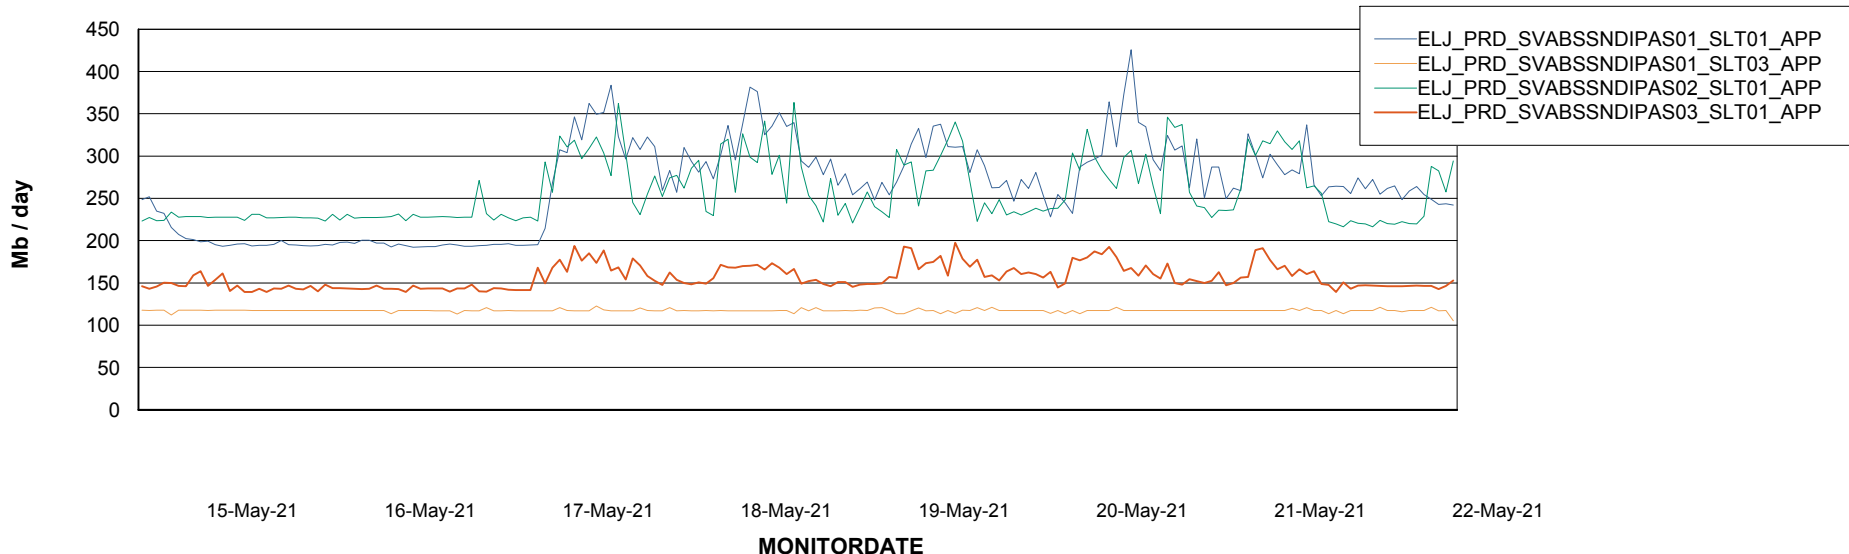

ABSSolute Application Server Services

Avg memory used per ABS Server Service