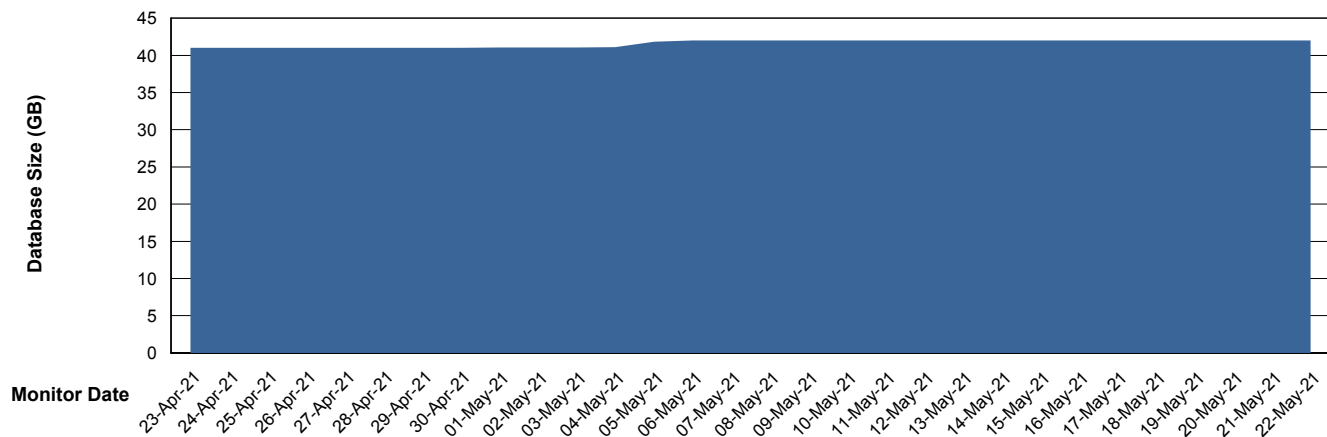

DATABASE SIZE ELJDB_Production

Database growth over last month