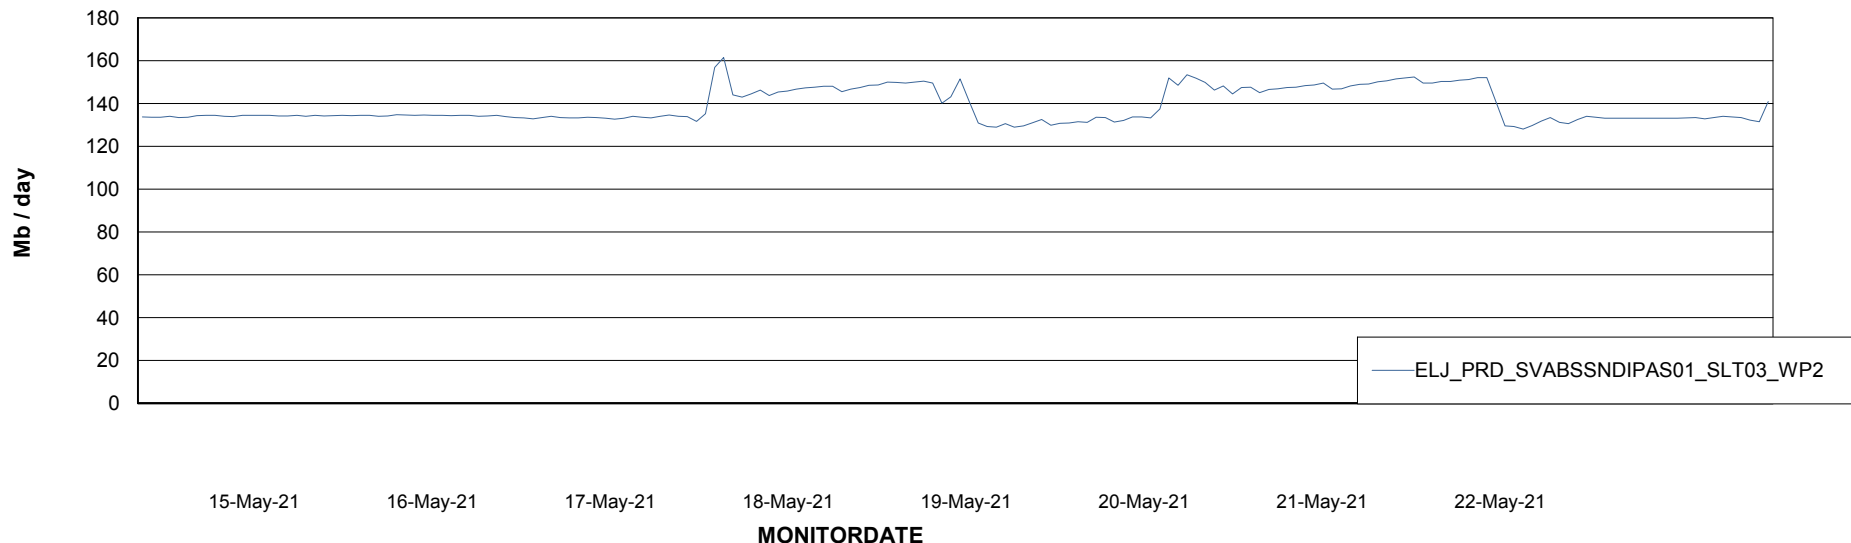

ABSSolute Application ReportServer Services

Avg memory used per ReportServer Service

Weekly SLA Customer Report

Customer ELJ Production
Database ID 72

ABSSolute Web Component Services

Avg memory used per ABS Web component