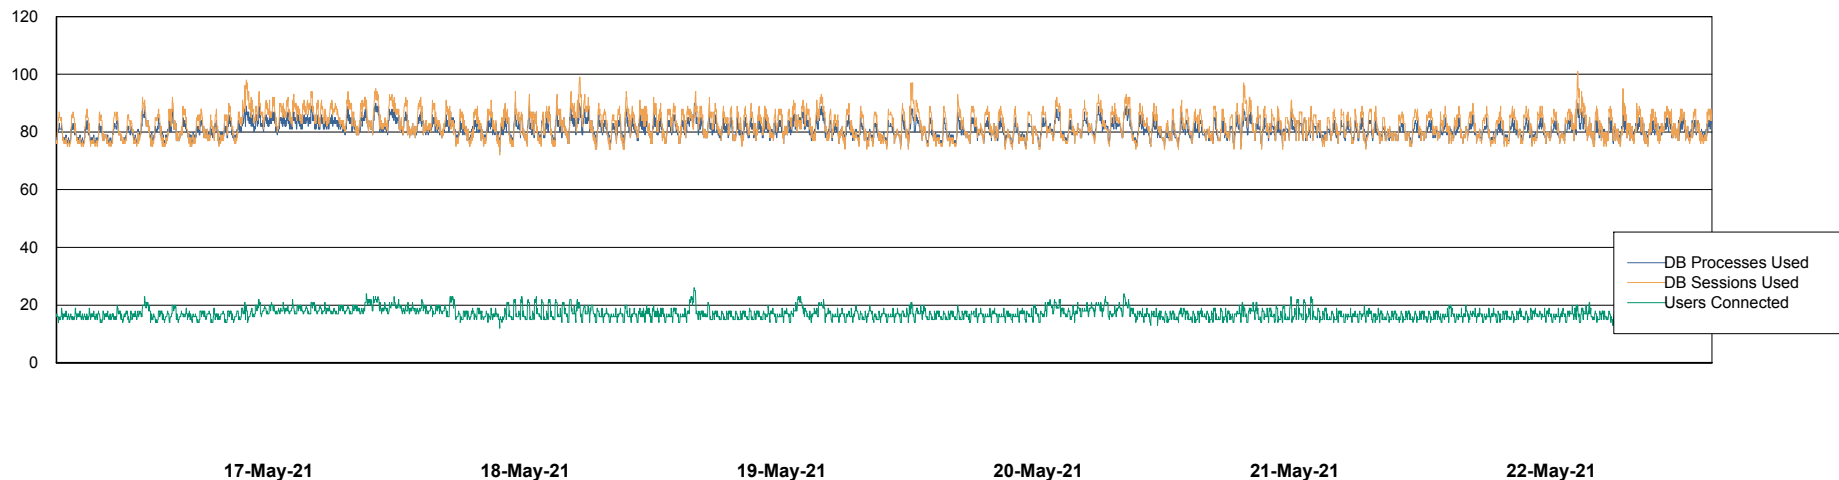

Database Performance ELJDB_PRD_BI