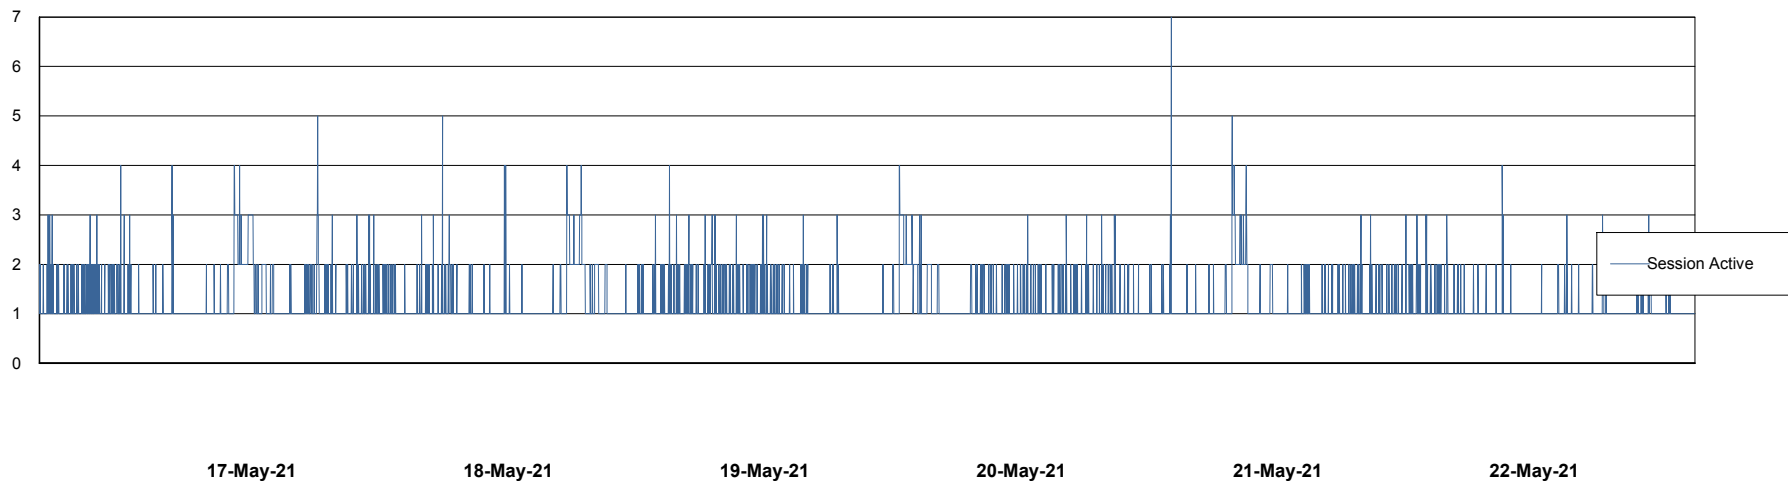

Weekly SLA Customer Report

Customer ELJ Production
Database ID 72

Database Performance ELJDB_PRD_BI

Weekly SLA Customer Report

Customer ELJ Production
Database ID 72

Database Performance ELJDB_Production

Weekly SLA Customer Report