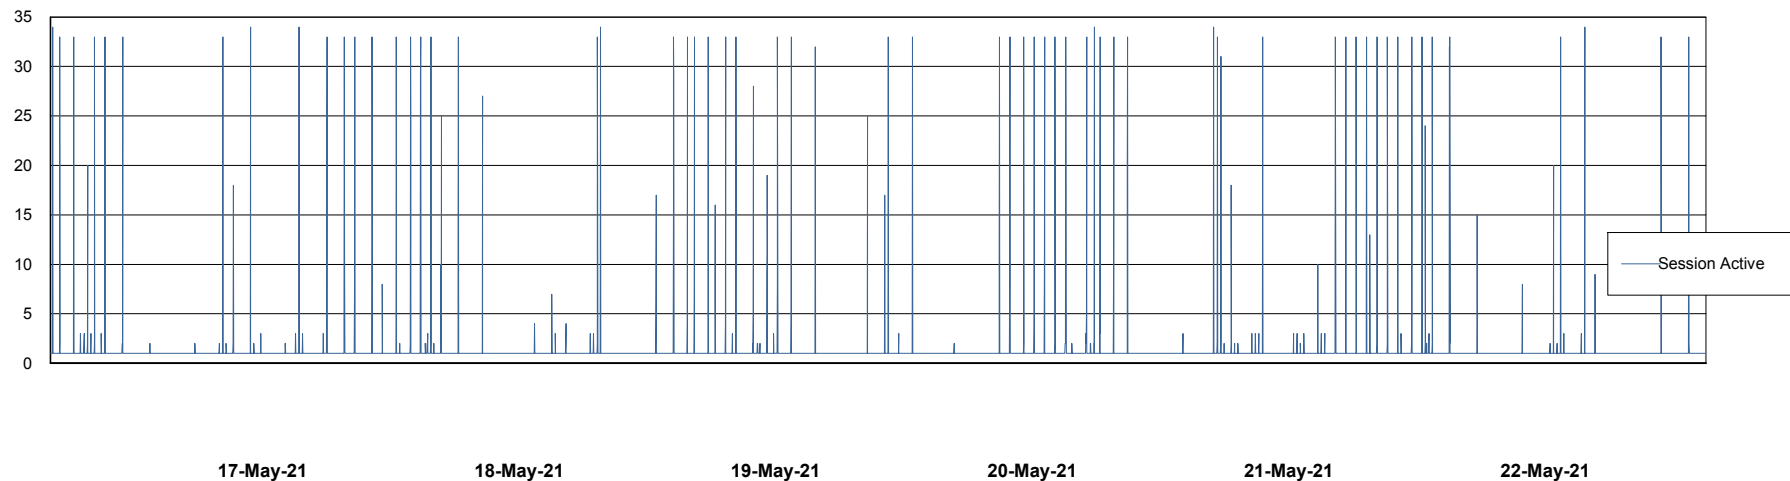

Weekly SLA Customer Report

Customer ECL Production
Database ID 77

Database Performance ECLDB_Production

Weekly SLA Customer Report

Customer ECL Production
Database ID 77

Database Performance ECLDB_Standby

Weekly SLA Customer Report