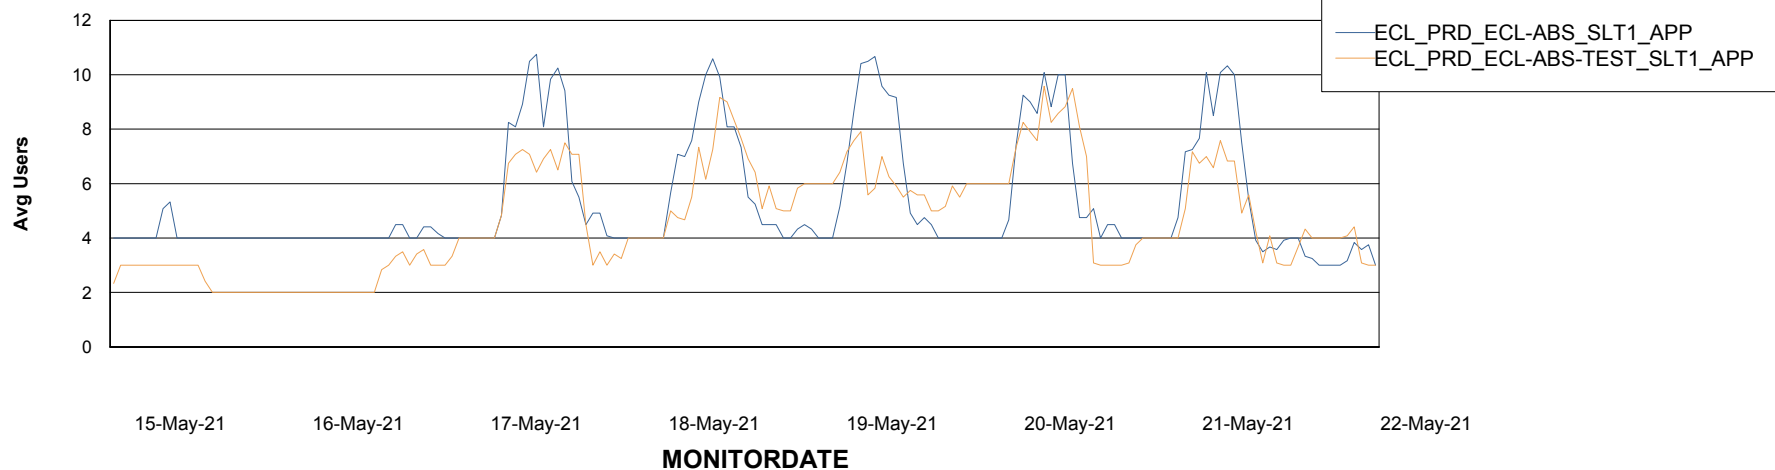

Avg users per day per ABS server