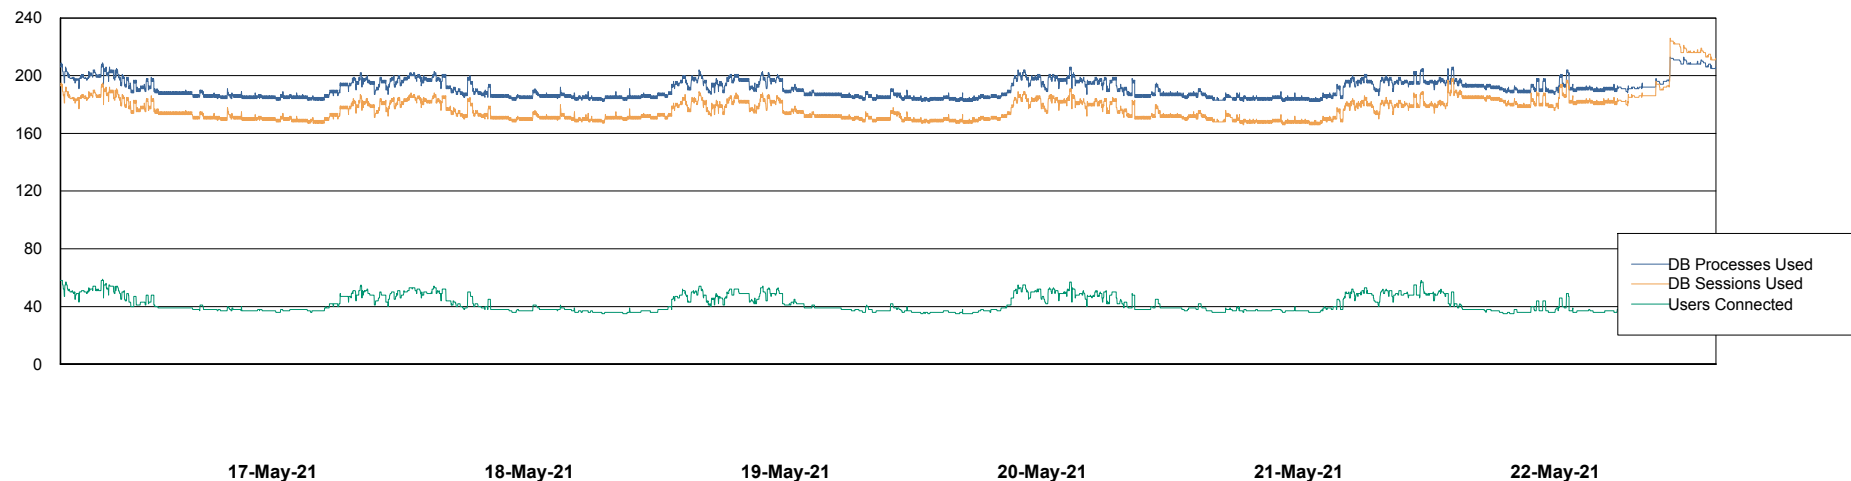

Weekly SLA Customer Report

Customer ECL Production
Database ID 77

Harddisk Usage ECL_PRD_ECL-ABS-WEB

| | Free disk space on c: (%) | Total disk space on c: (Gb) |
|-----------|---------------------------|-----------------------------|
| 22-May-21 | 58 | 127 |
| 21-May-21 | 58 | 127 |
| 20-May-21 | 58 | 127 |
| 19-May-21 | 58 | 127 |
| 18-May-21 | 58 | 127 |
| 17-May-21 | 58 | 127 |
| 16-May-21 | 59 | 127 |

Weekly SLA Customer Report

Customer ECL Production
Database ID 77

Database Performance ECLDB_Production

Weekly SLA Customer Report

Customer ECL Production
Database ID 77

Database Performance ECLDB_Standby

Weekly SLA Customer Report