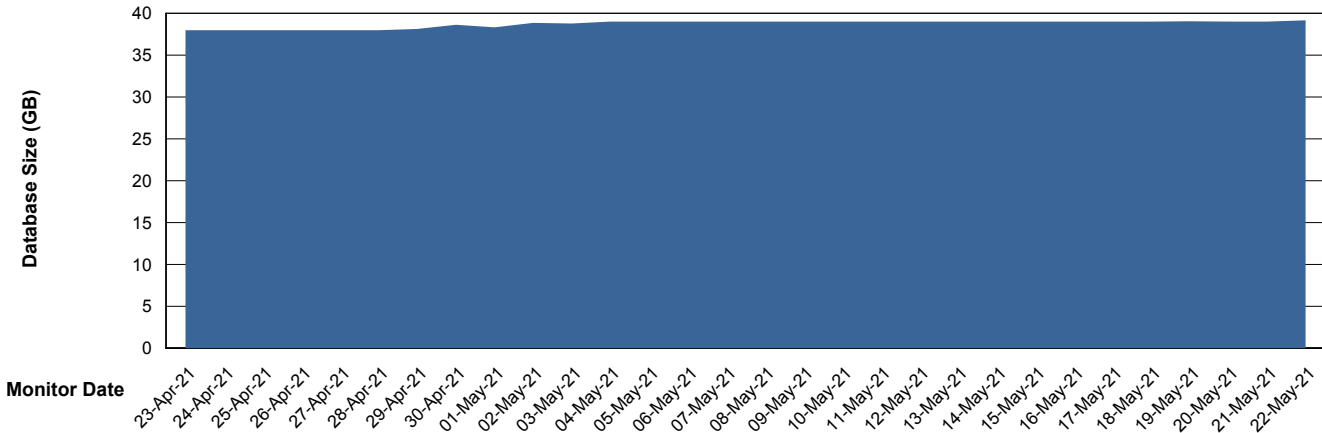

Weekly SLA Customer Report

Customer ECL Production
Database ID 77

Database Performance ECLDB_Production

Weekly SLA Customer Report

Customer ECL Production
Database ID 77

Database Performance ECLDB_Standby

Weekly SLA Customer Report

Customer ECL Production
 Database ID 77

DATABASE SIZE ECLDB_Production

Database growth over last month

Database Tablespace ECLDB_Production

| Date | Tablespace Name | Filesize (Gb) | Usedsize (Gb) | Percentage free |
|-----------|-----------------|---------------|---------------|-----------------|
| 22-May-21 | ABSDATA | 38 | 31 | 18 |
| | INDX | 8 | 3 | 63 |
| 21-May-21 | ABSDATA | 38 | 31 | 18 |
| | INDX | 8 | 3 | 63 |
| 20-May-21 | ABSDATA | 38 | 31 | 18 |
| | INDX | 8 | 3 | 63 |
| 19-May-21 | ABSDATA | 38 | 31 | 18 |
| | INDX | 8 | 3 | 63 |
| 18-May-21 | ABSDATA | 38 | 31 | 18 |
| | INDX | 8 | 3 | 63 |
| 17-May-21 | ABSDATA | 38 | 31 | 18 |
| | INDX | 8 | 3 | 63 |
| 16-May-21 | ABSDATA | 36 | 31 | 14 |
| | INDX | 8 | 3 | 63 |