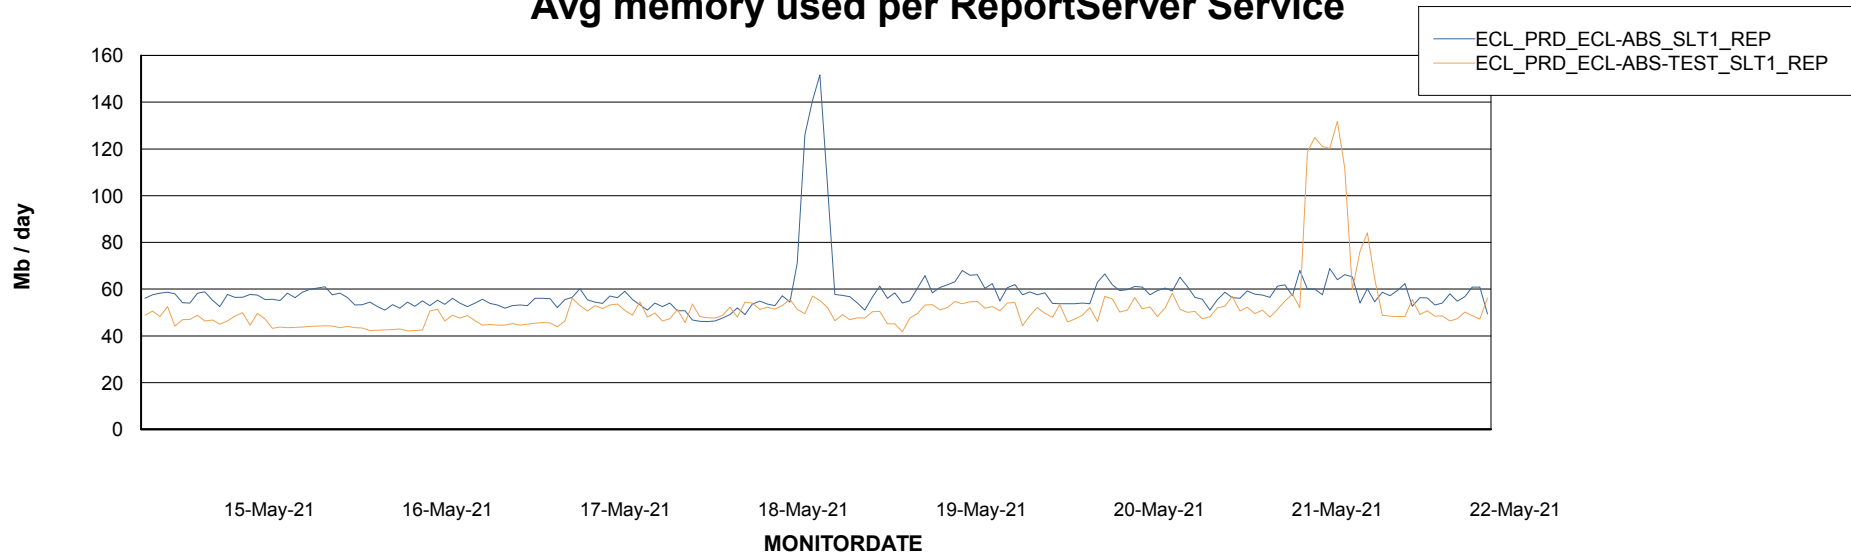

Avg memory used per ABS Server Service

Avg users per day per ABS server

Weekly SLA Customer Report

Customer ECL Production
Database ID 77

ABSSolute Application ReportServer Services

Avg memory used per ReportServer Service