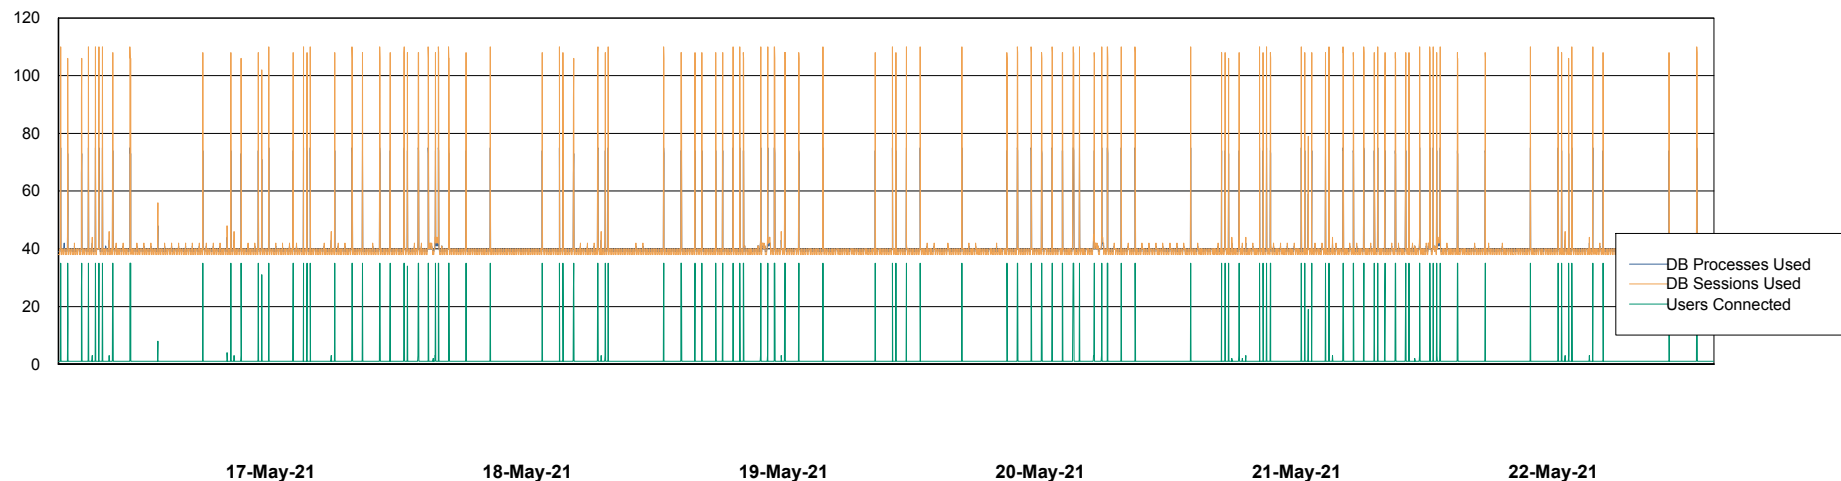

Weekly SLA Customer Report

Customer ECL Production
Database ID 77

Database Performance ECLDB_Production

Weekly SLA Customer Report

Customer ECL Production
Database ID 77

Database Performance ECLDB_Standby

Weekly SLA Customer Report