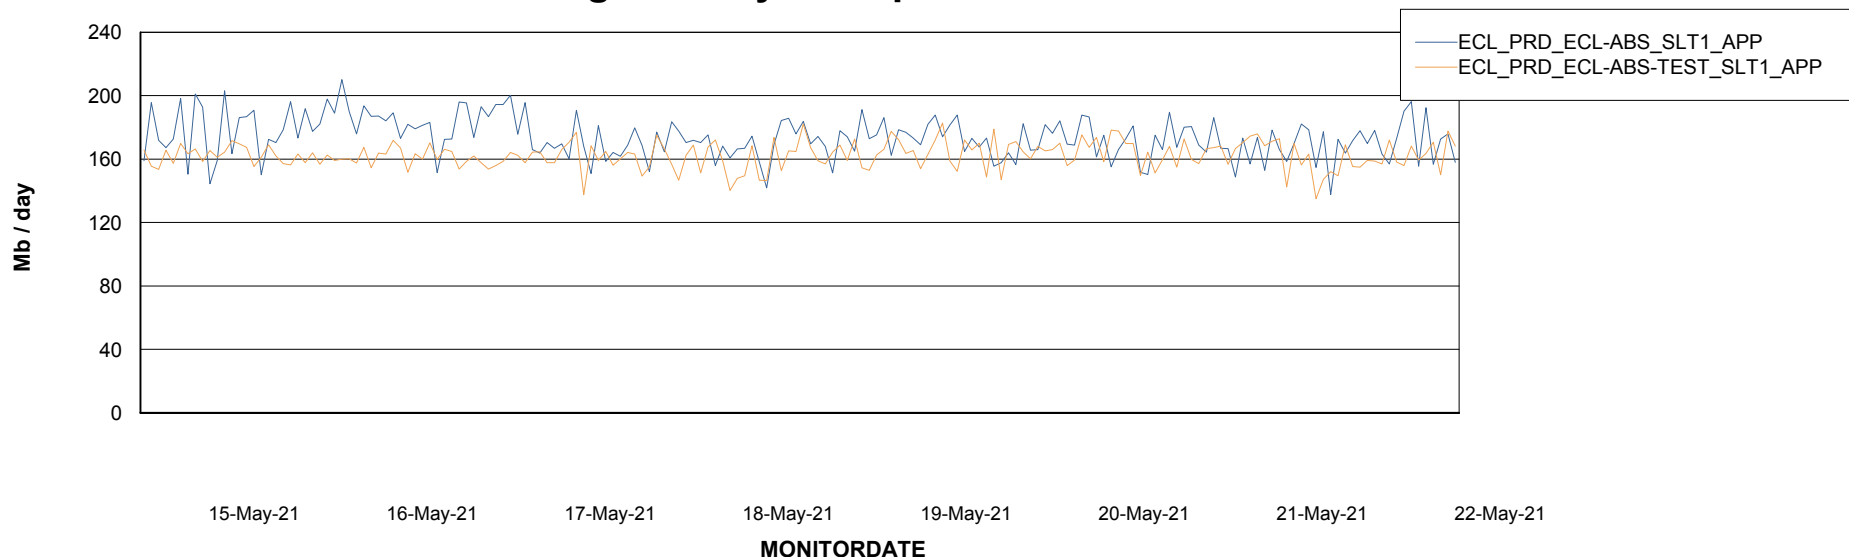

ABSSolute Application Server Services

Avg memory used per ABS Server Service