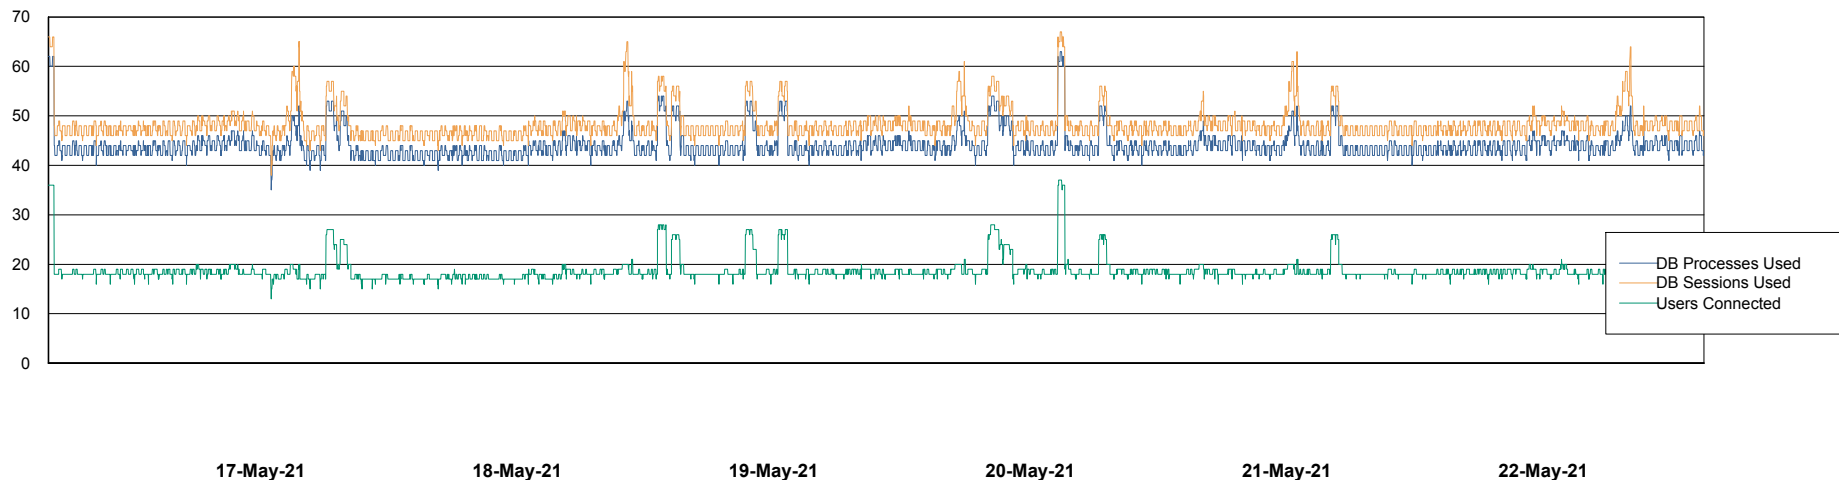

Weekly SLA Customer Report

Customer DFD Production
Database ID 39

Database Performance DFDDB_Production

Weekly SLA Customer Report

Customer DFD Production
Database ID 39

Database Performance DFDDDBI_Production