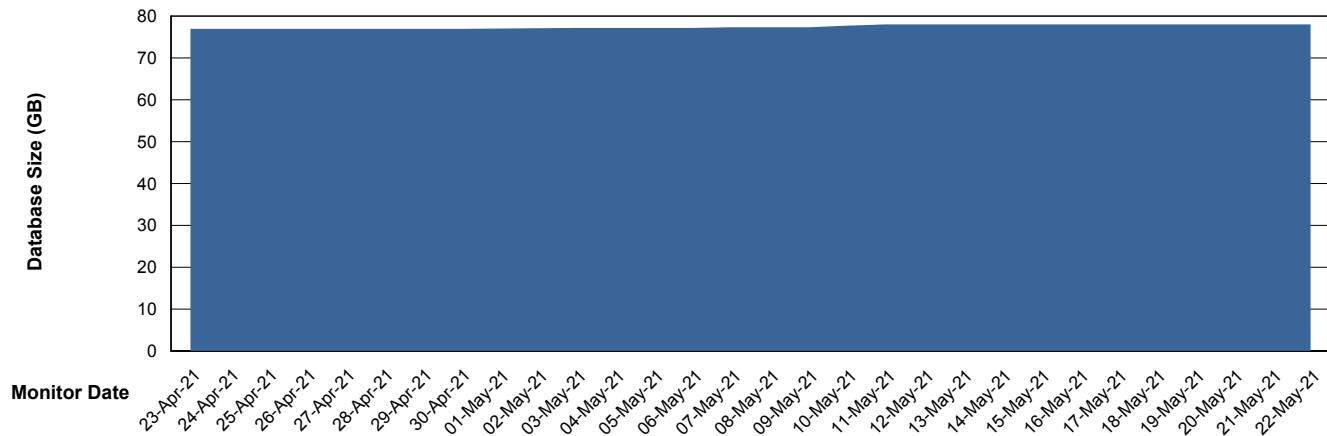

Weekly SLA Customer Report

Customer DFD Production
Database ID 39

DATABASE SIZE DFDDDB_Production

Database growth over last month

DATABASE SIZE DFDDDBI_Production

Database growth over last month

Weekly SLA Customer Report