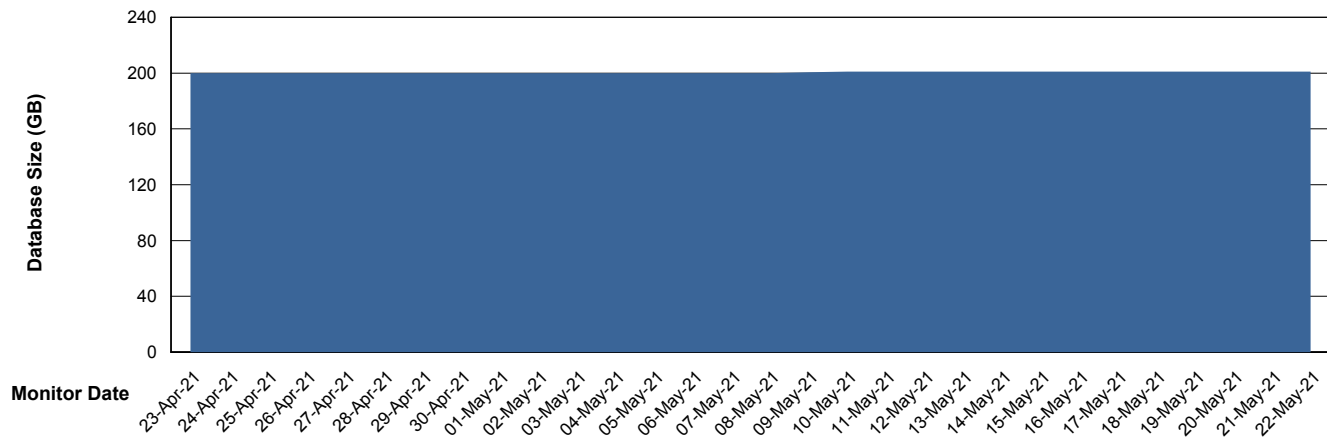

Weekly SLA Customer Report

Customer DFD Production
Database ID 39

Database Performance DFDDB_Production

Weekly SLA Customer Report

Customer DFD Production
Database ID 39

Database Performance DFDDDBI_Production

Weekly SLA Customer Report

Customer DFD Production
Database ID 39

DATABASE SIZE DFDDDB_Production

Database growth over last month

DATABASE SIZE DFDDDBI_Production

Database growth over last month

Weekly SLA Customer Report