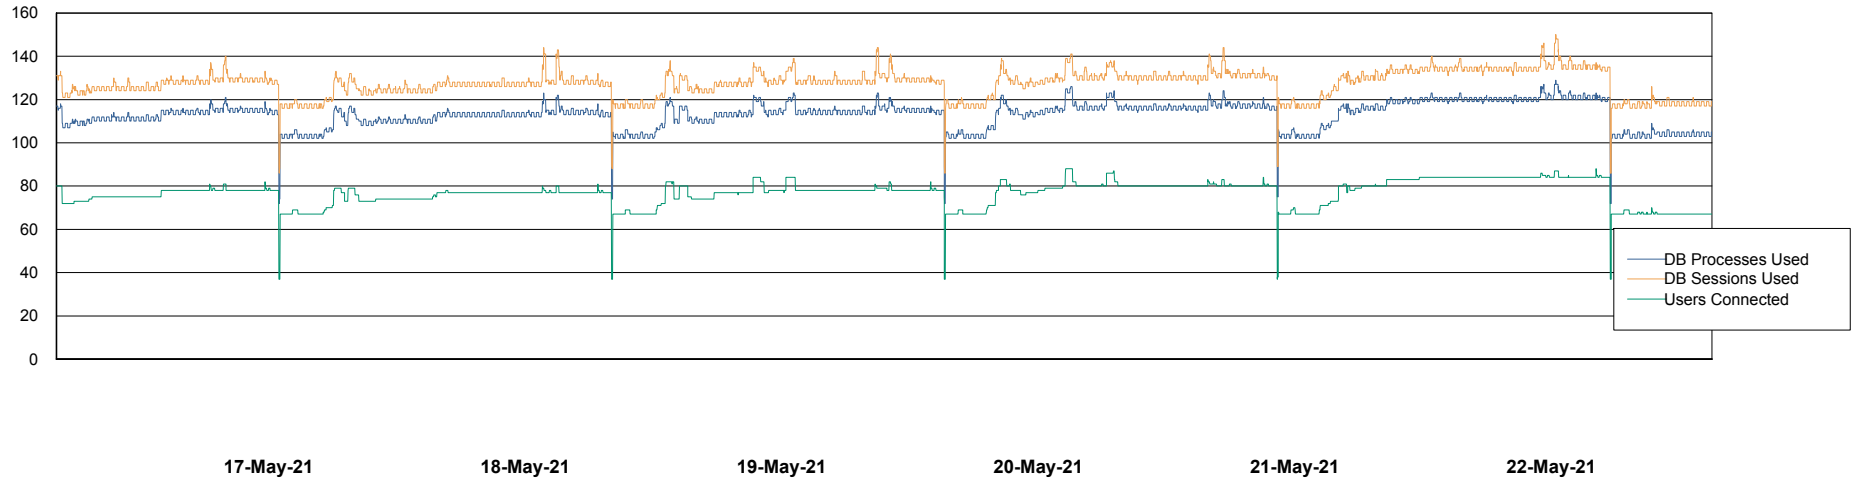

Database Performance DFDDB_Production