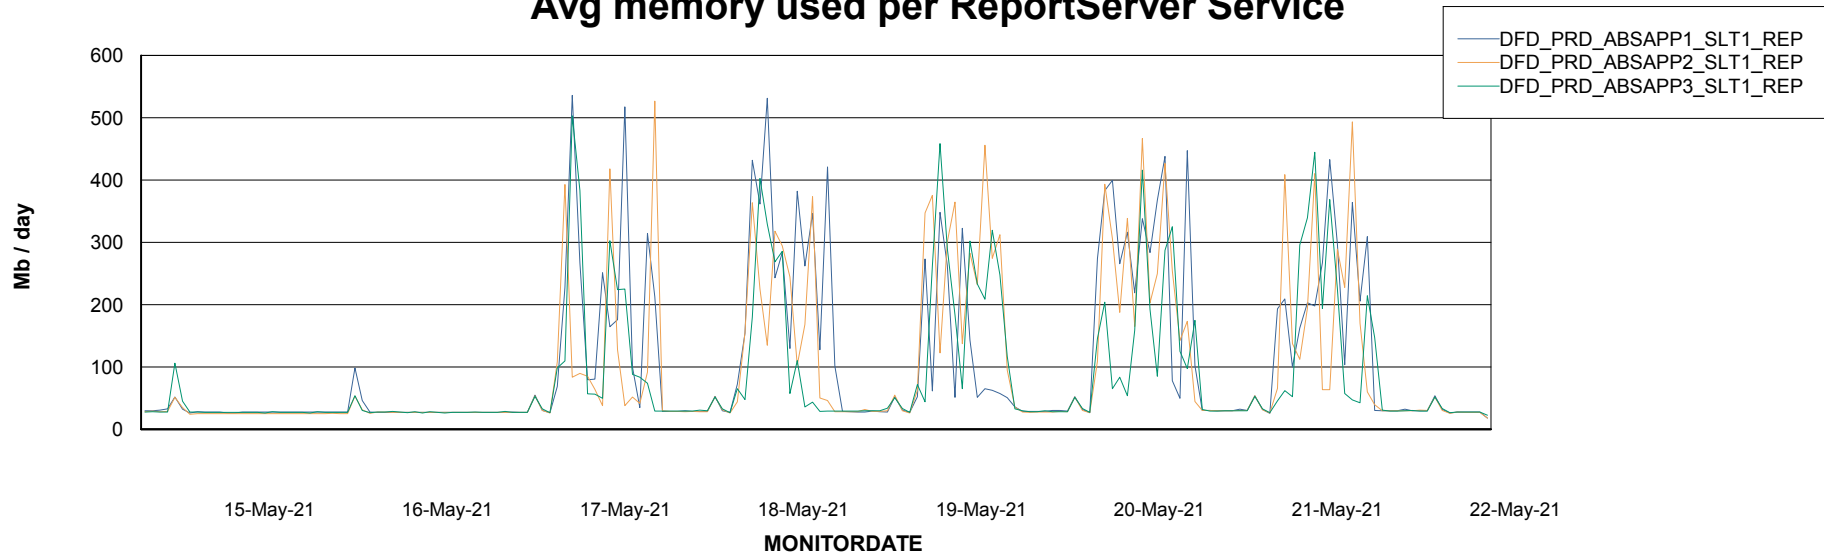

ABSSolute Application ReportServer Services

Avg memory used per ReportServer Service