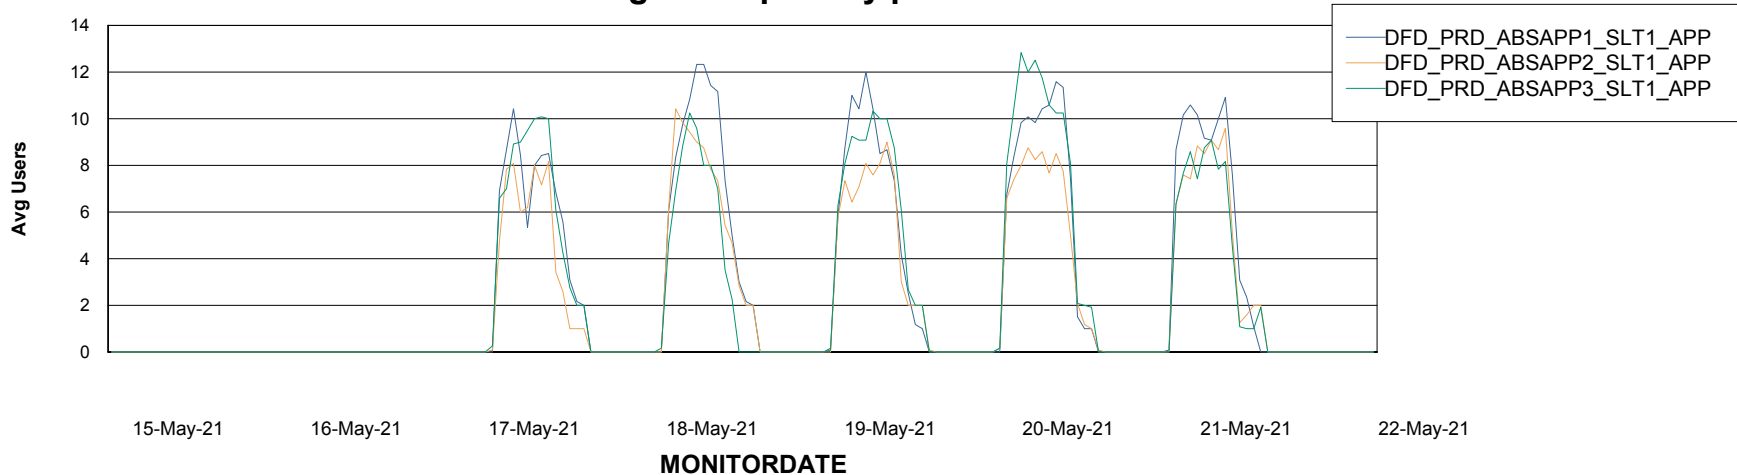

Weekly SLA Customer Report

Customer DFD Production
 Database ID 39

Database Tablespace DFDDDBI_Production

| Date | Tablespace Name | Filesize (Gb) | Usedsize (Gb) | Percentage free |
|-----------|-----------------|---------------|---------------|-----------------|
| 22-May-21 | ABSDATA | 45 | 37 | 18 |
| | INDX | 42 | 35 | 17 |
| 21-May-21 | ABSDATA | 45 | 37 | 18 |
| | INDX | 42 | 35 | 17 |
| 20-May-21 | ABSDATA | 45 | 37 | 18 |
| | INDX | 42 | 35 | 17 |
| 19-May-21 | ABSDATA | 45 | 37 | 18 |
| | INDX | 42 | 35 | 17 |
| 18-May-21 | ABSDATA | 45 | 37 | 18 |
| | INDX | 42 | 35 | 17 |
| 17-May-21 | ABSDATA | 45 | 37 | 18 |
| | INDX | 42 | 35 | 17 |
| 16-May-21 | ABSDATA | 45 | 37 | 18 |
| | INDX | 42 | 35 | 17 |

Weekly SLA Customer Report

Customer DFD Production
Database ID 39

ABSSolute Application Server Services

Avg memory used per ABS Server Service

Avg users per day per ABS server

Weekly SLA Customer Report

Customer DFD Production
Database ID 39