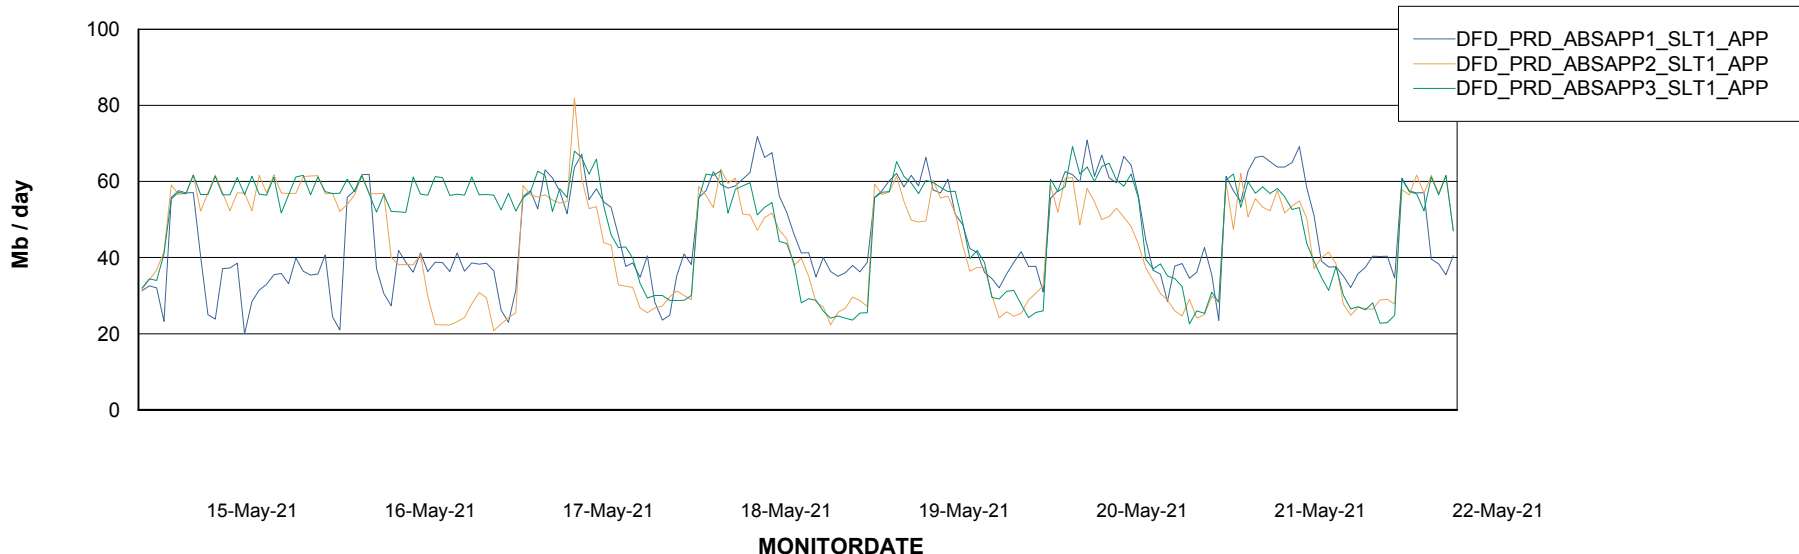

Weekly SLA Customer Report

Customer DFD Production
 Database ID 39

Database Tablespace DFDDDBI_Production

| Date | Tablespace Name | Filesize (Gb) | Usedsize (Gb) | Percentage free |
|-----------|-----------------|---------------|---------------|-----------------|
| 22-May-21 | ABSDATA | 45 | 37 | 18 |
| | INDX | 42 | 35 | 17 |
| 21-May-21 | ABSDATA | 45 | 37 | 18 |
| | INDX | 42 | 35 | 17 |
| 20-May-21 | ABSDATA | 45 | 37 | 18 |
| | INDX | 42 | 35 | 17 |
| 19-May-21 | ABSDATA | 45 | 37 | 18 |
| | INDX | 42 | 35 | 17 |
| 18-May-21 | ABSDATA | 45 | 37 | 18 |
| | INDX | 42 | 35 | 17 |
| 17-May-21 | ABSDATA | 45 | 37 | 18 |
| | INDX | 42 | 35 | 17 |
| 16-May-21 | ABSDATA | 45 | 37 | 18 |
| | INDX | 42 | 35 | 17 |

Weekly SLA Customer Report

Customer DFD Production
Database ID 39

ABSSolute Application Server Services

Avg memory used per ABS Server Service

Avg users per day per ABS server

Weekly SLA Customer Report

Customer DFD Production
Database ID 39