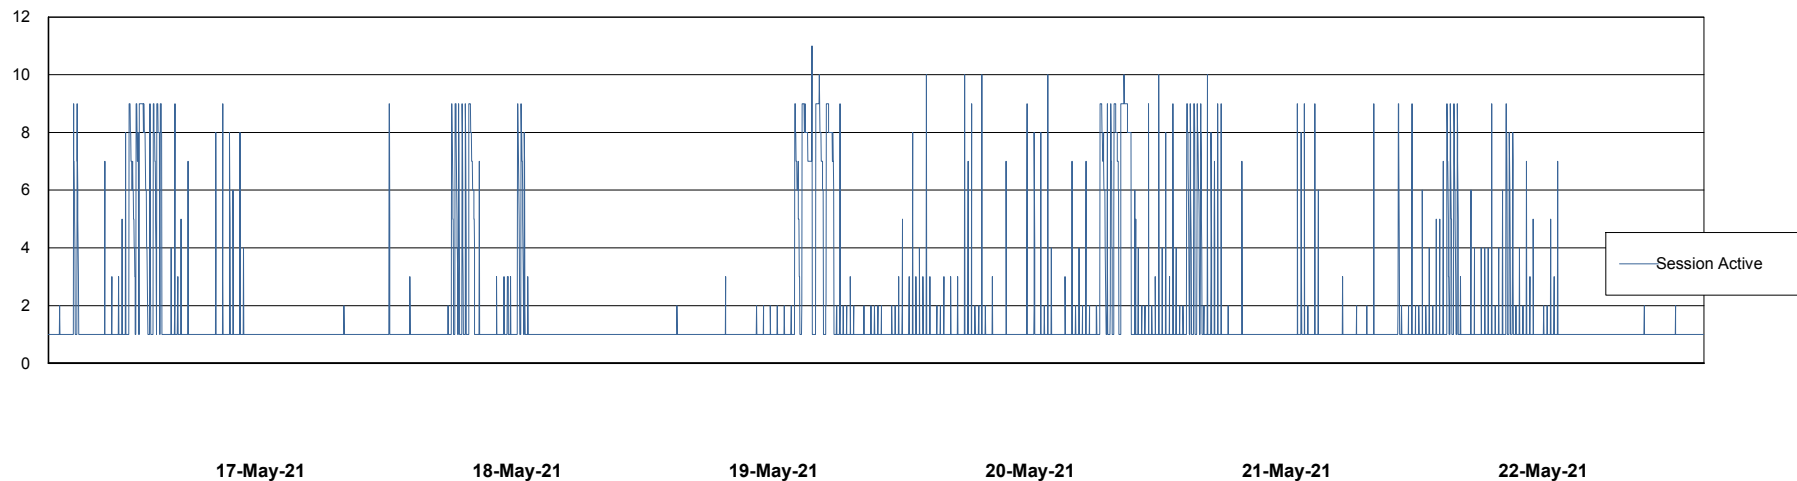

Weekly SLA Customer Report

Customer CUS Production
Database ID 84

Database Performance CUS_ProdDB_Primary

Weekly SLA Customer Report

Customer CUS Production
Database ID 84

Database Performance CUS_ProdDB_Standby