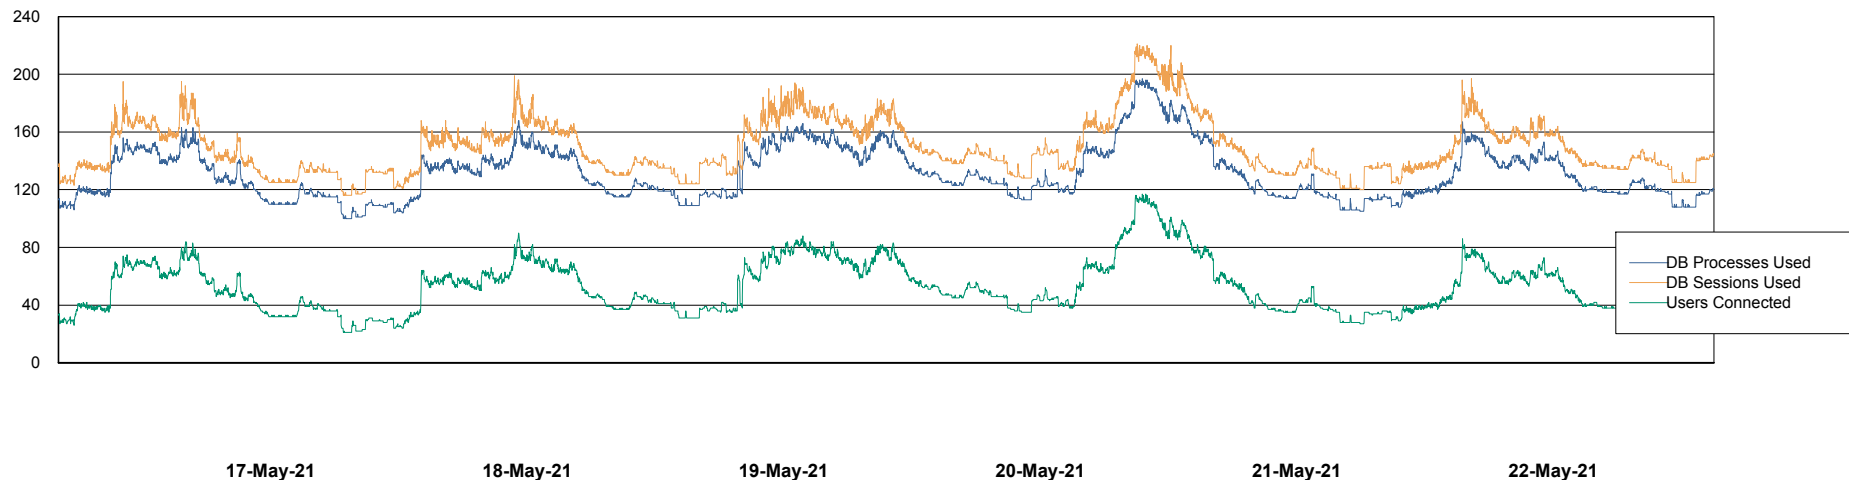

Harddisk Usage CUS_StandByDBSrv_ABSDB2

	Free disk space on c: (%)	Total disk space on c: (Gb)	Free disk space on d: (%)	Total disk space on d: (Gb)
22-May-21	73	199	36	1,024
21-May-21	73	199	36	1,024
20-May-21	73	199	36	1,024
19-May-21	74	199	37	1,024
18-May-21	74	199	37	1,024
17-May-21	73	199	37	1,024
16-May-21	73	199	37	1,024

Weekly SLA Customer Report

Customer CUS Production
Database ID 84

Database Performance CUS_ProdDB_Primary

Weekly SLA Customer Report

Customer CUS Production
Database ID 84

Database Performance CUS_ProdDB_Standby