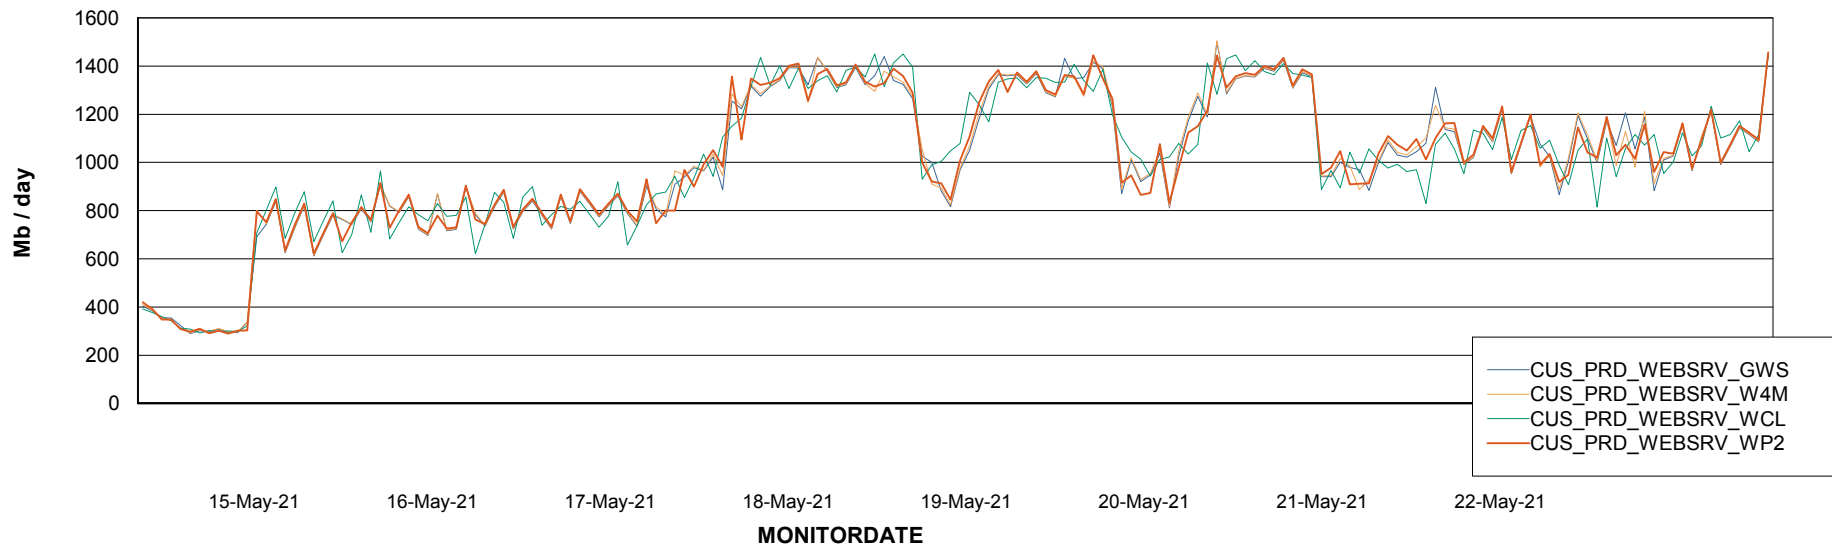

ABSSolute Web Component Services

Avg memory used per ABS Web component