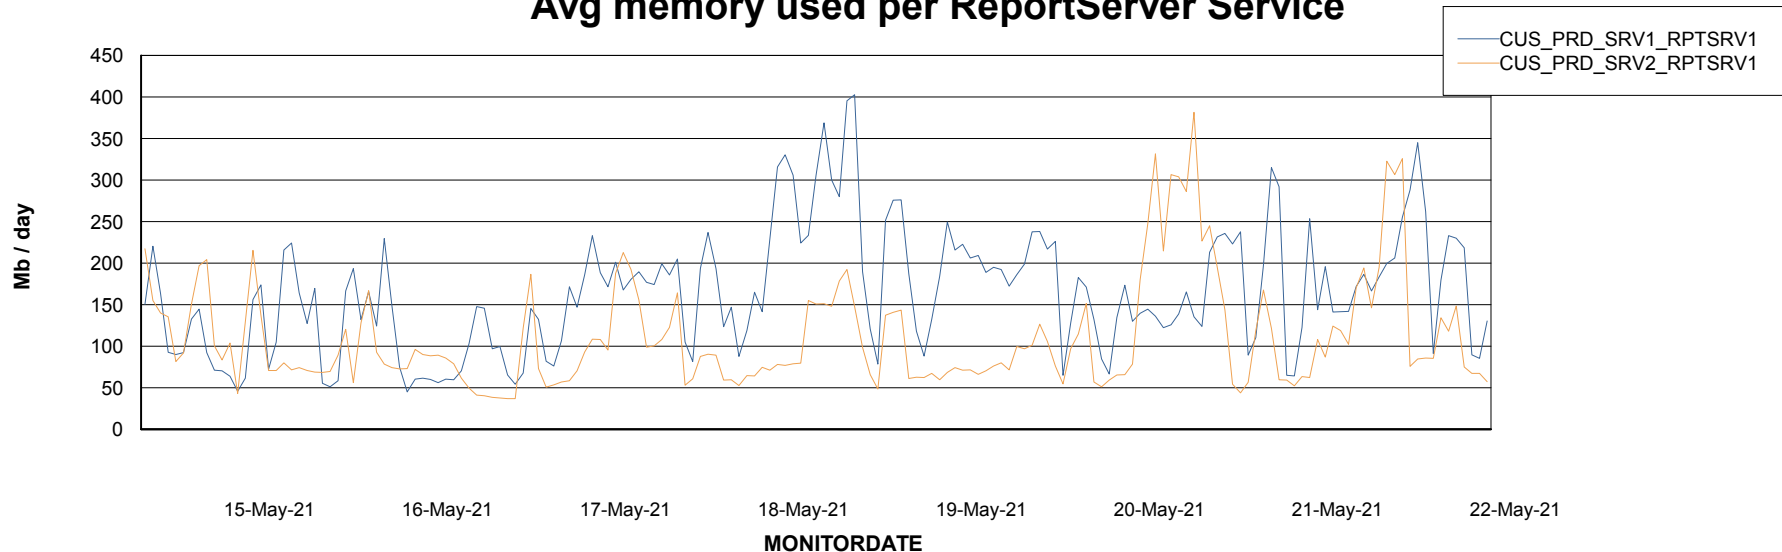

Avg memory used per ABS Server Service

Avg users per day per ABS server

Weekly SLA Customer Report

Customer CUS Production
Database ID 84

ABSSolute Web Component Services

Avg memory used per ReportServer Service