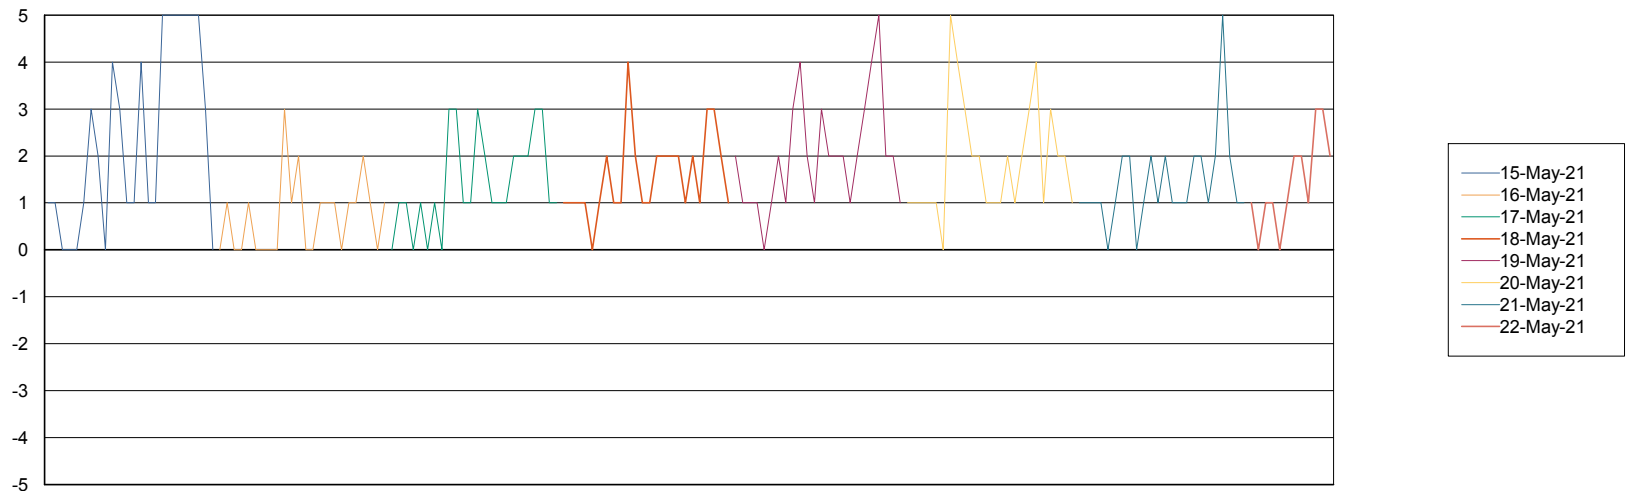

Standby Database Health CUS Production

Recovery lag for last 7 days