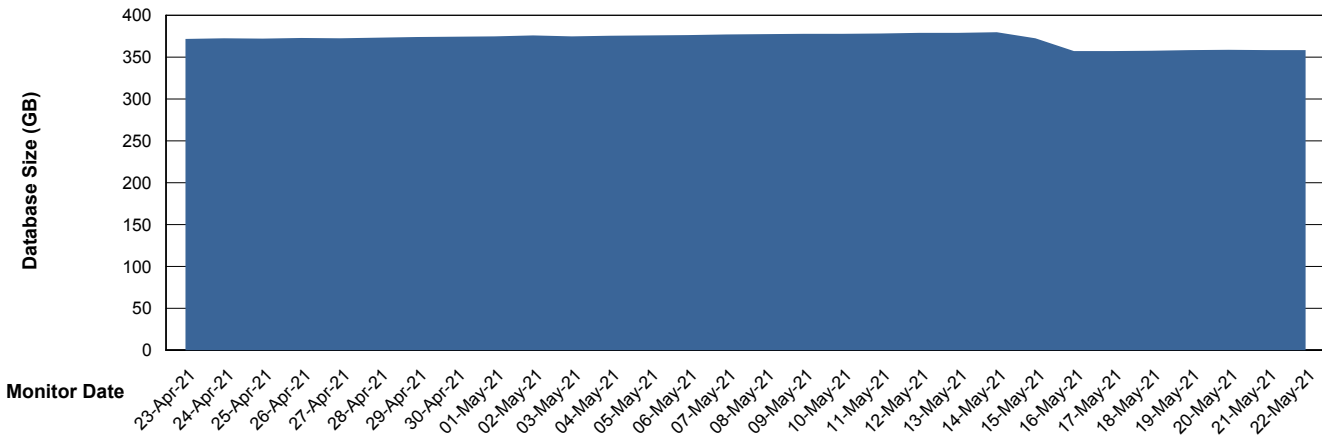

DATABASE SIZE CUS_ProdDB_Primary

Database growth over last month