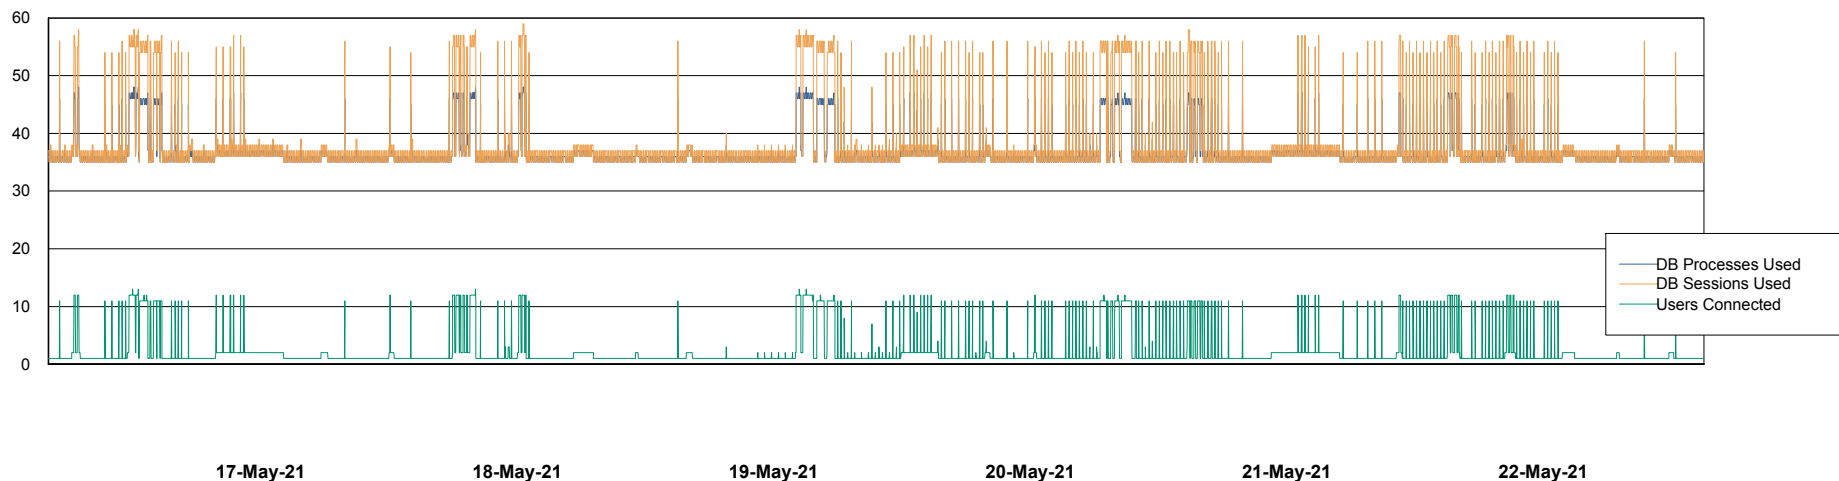

Weekly SLA Customer Report

Customer CUS Production
Database ID 84

Database Performance CUS_ProdDB_Primary

Weekly SLA Customer Report

Customer CUS Production
Database ID 84

Database Performance CUS_ProdDB_Standby