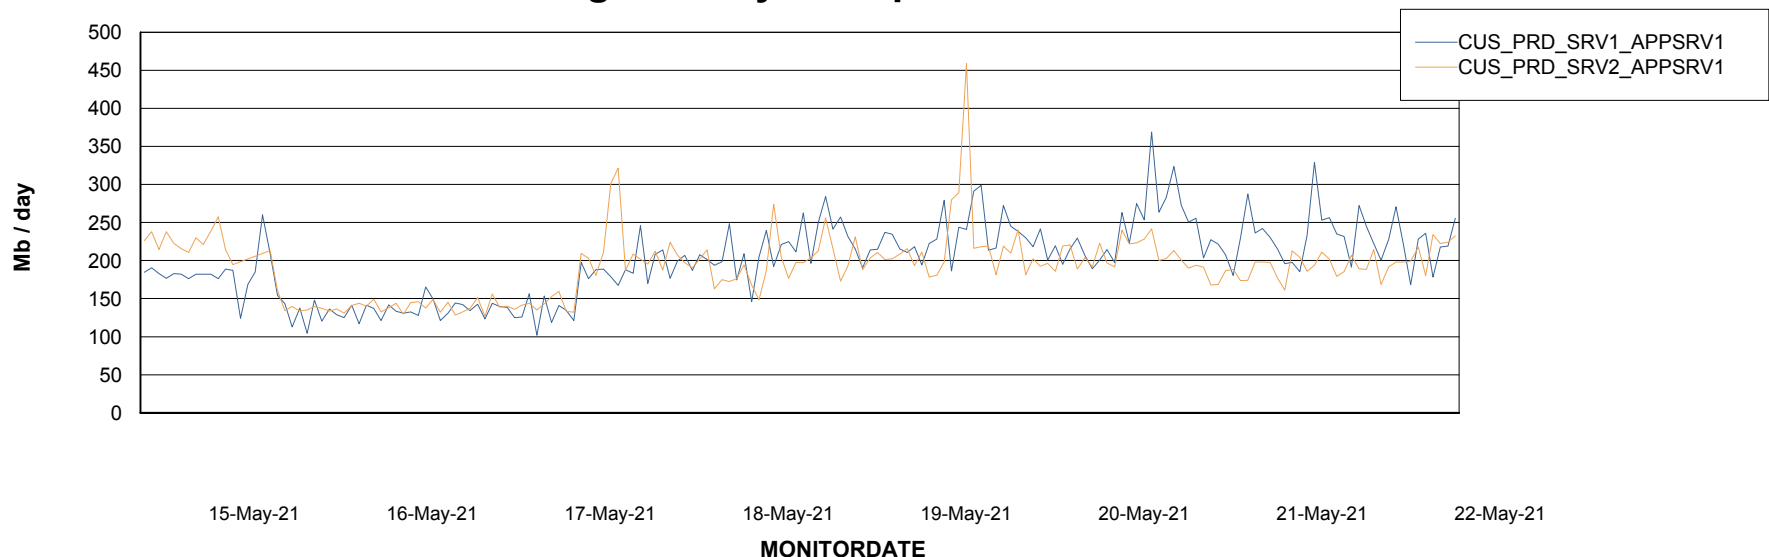

ABSSolute Application Server Services

Avg memory used per ABS Server Service