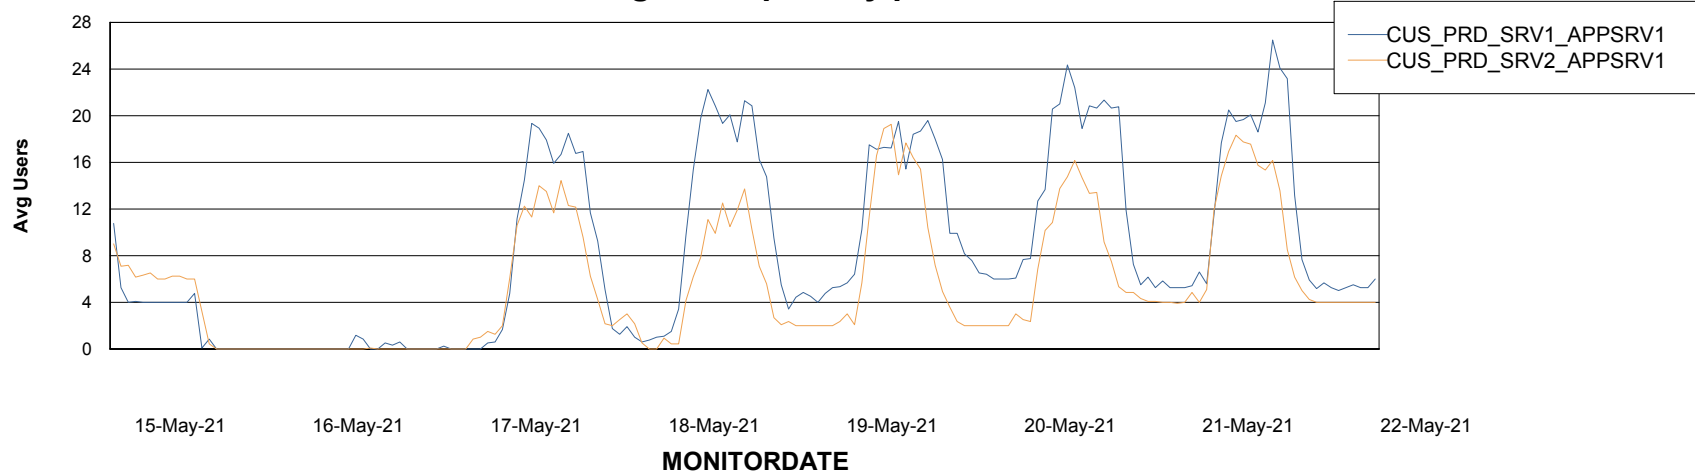

Avg users per day per ABS server