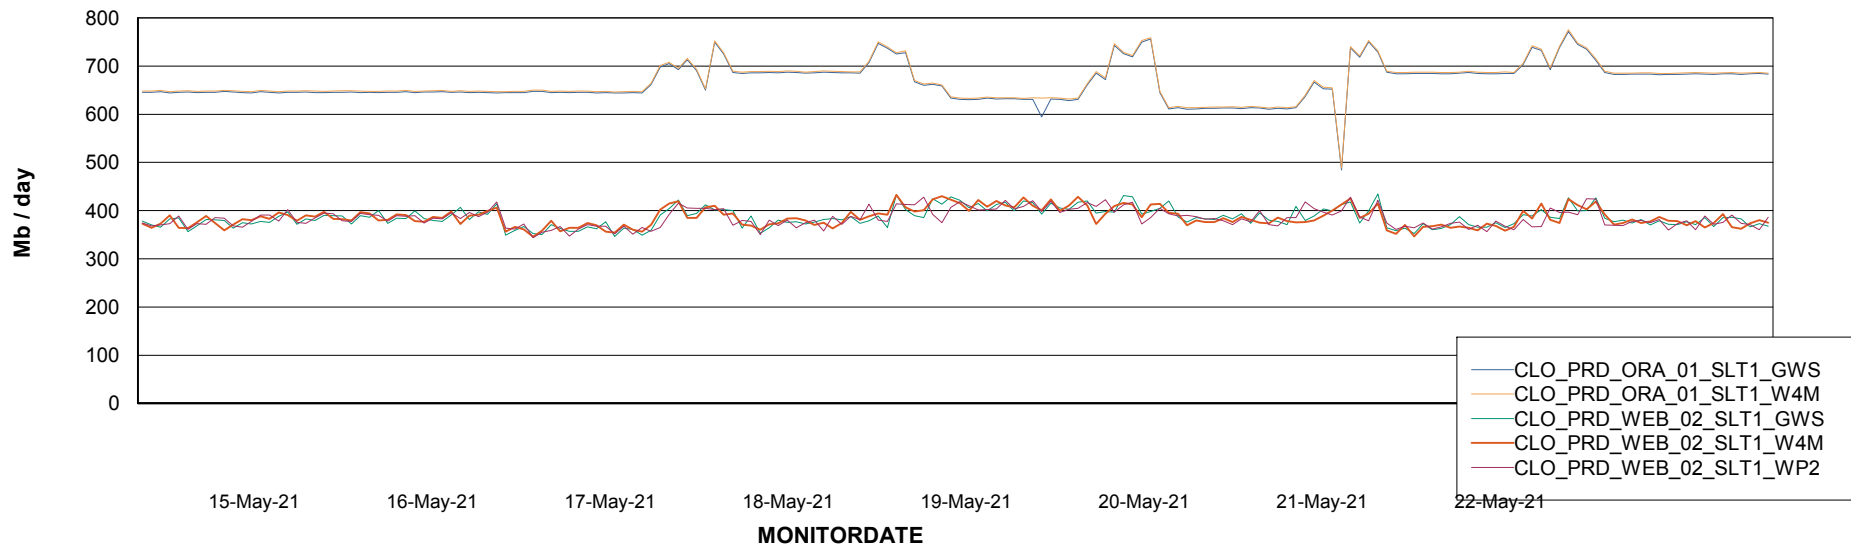

ABSSolute Web Component Services

Avg memory used per ABS Web component