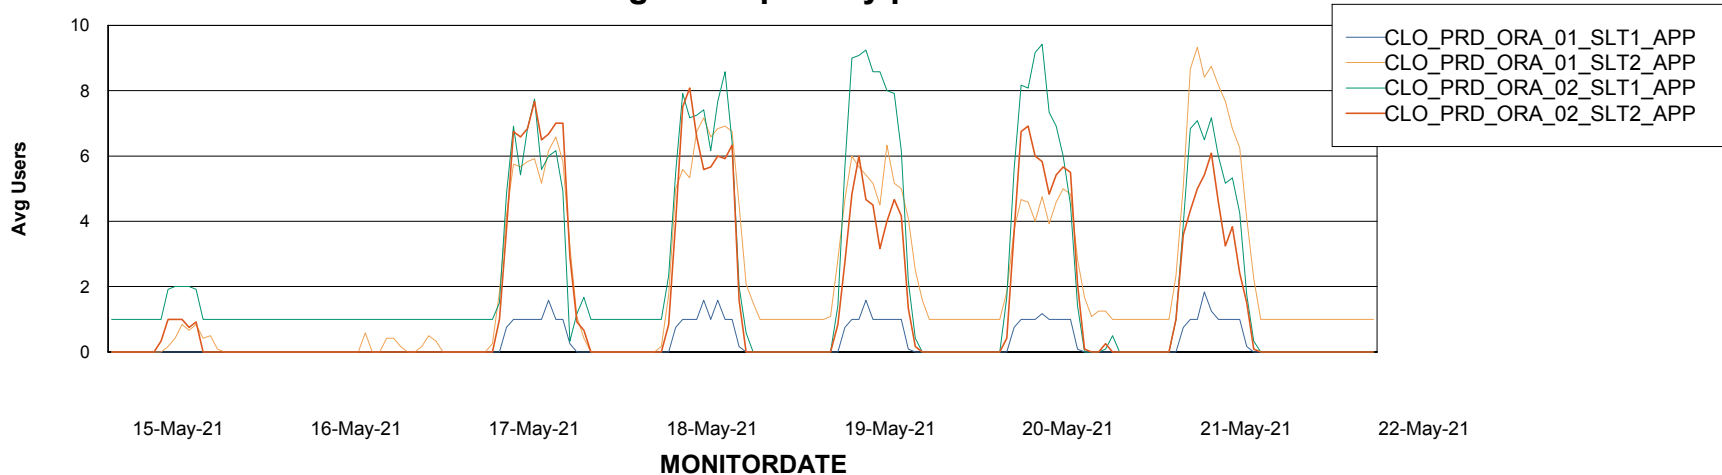

Avg users per day per ABS server