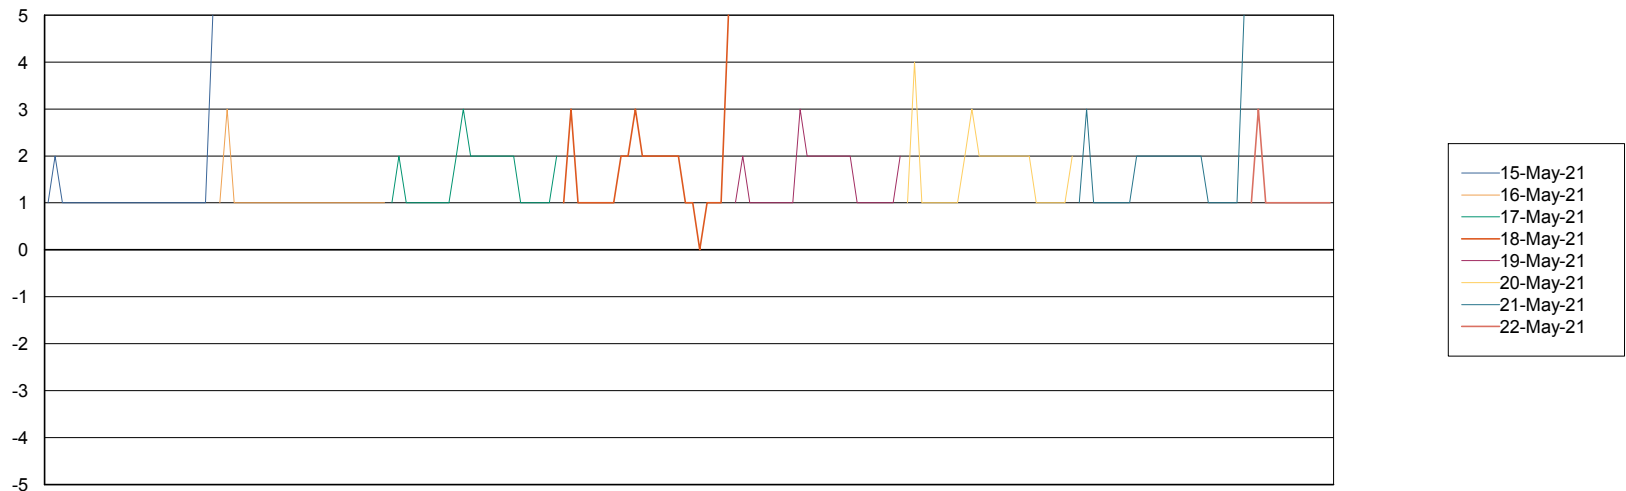

Standby Database Health CLO Production

Recovery lag for last 7 days