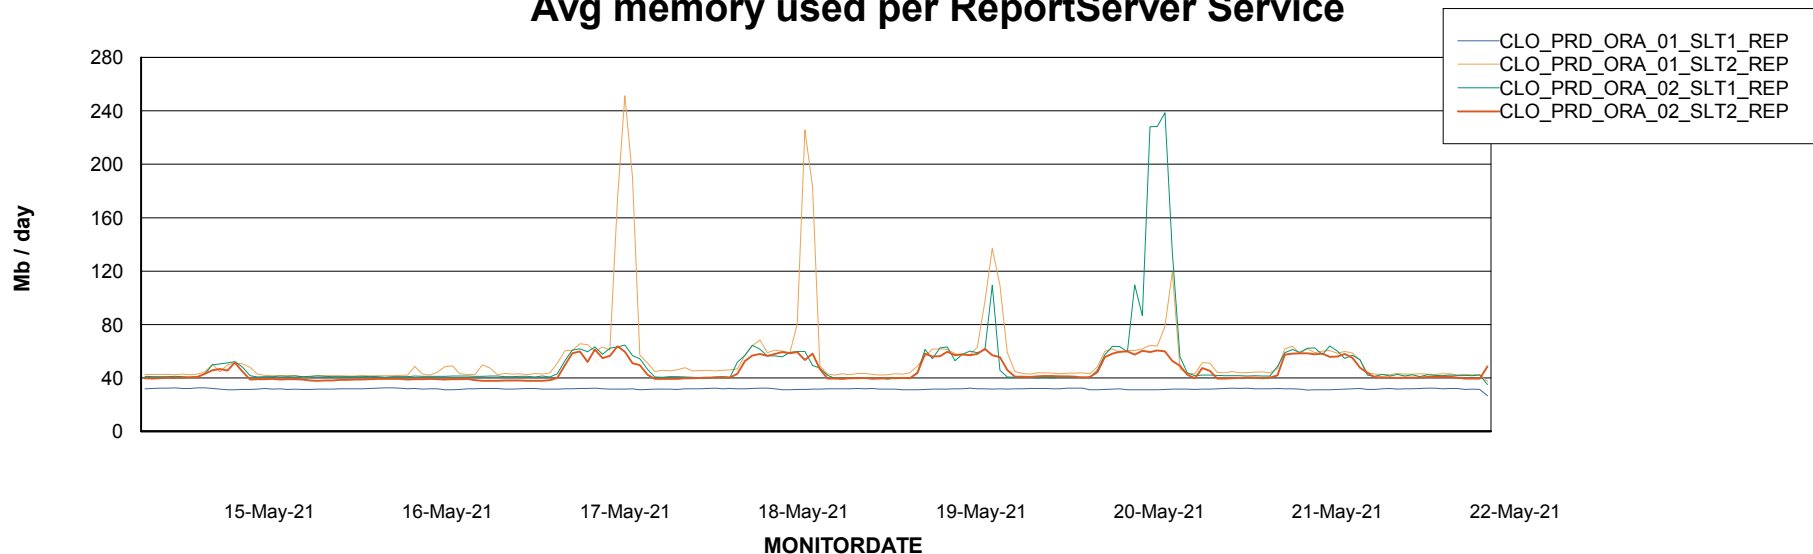

ABSSolute Application ReportServer Services

Avg memory used per ReportServer Service