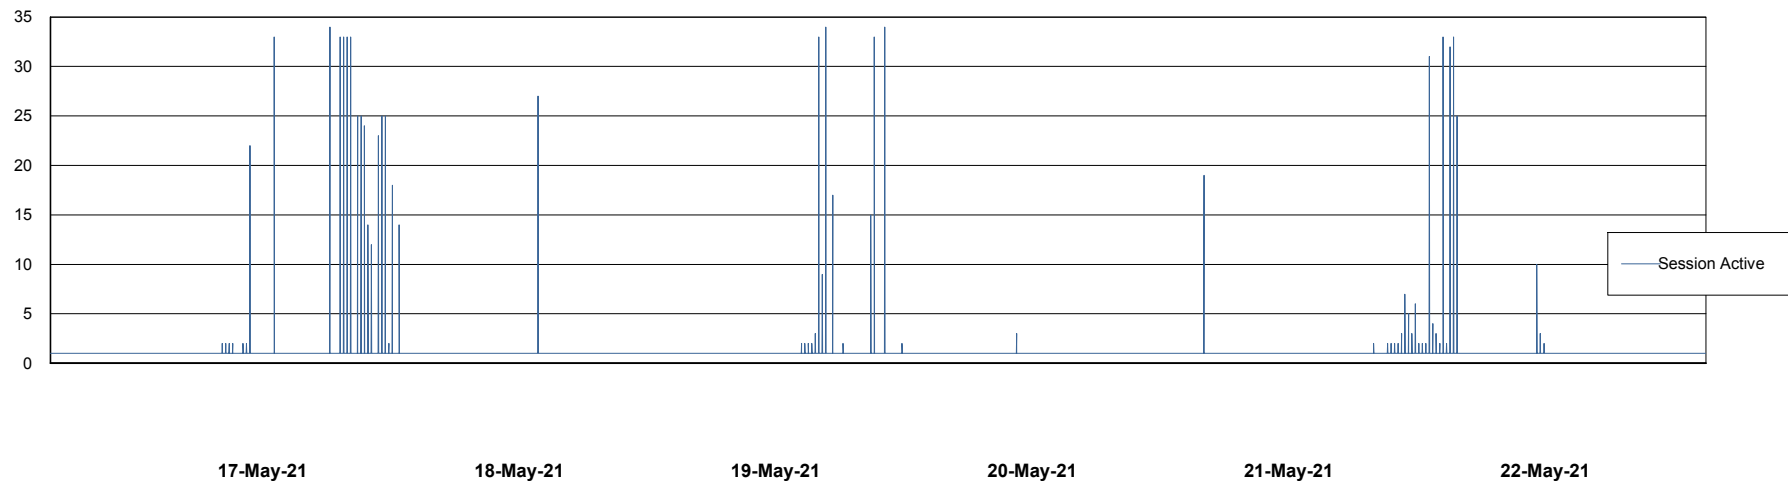

Database Performance CLODB_PRD_Standby