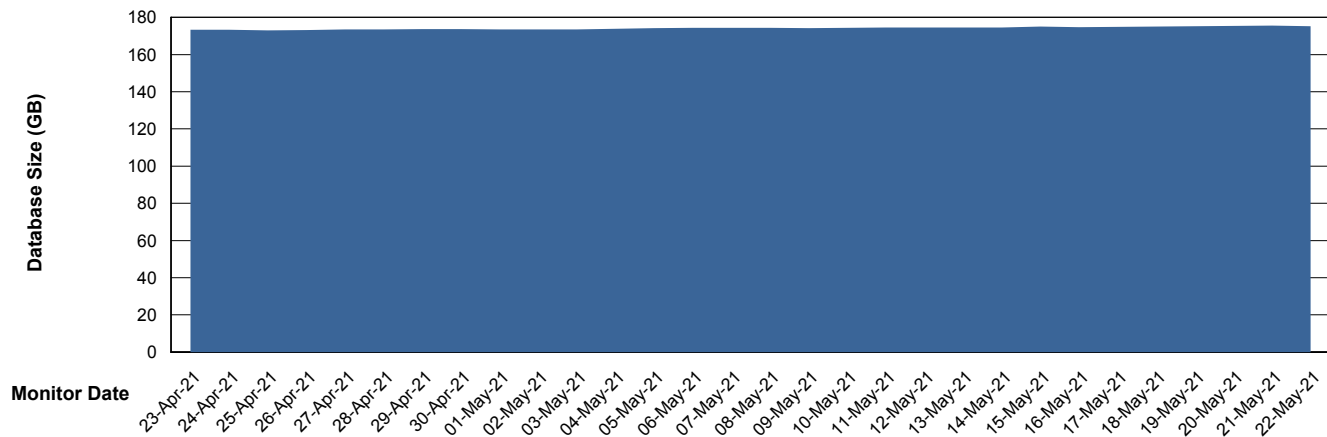

DATABASE SIZE CLODB_PRD_BI

Database growth over last month