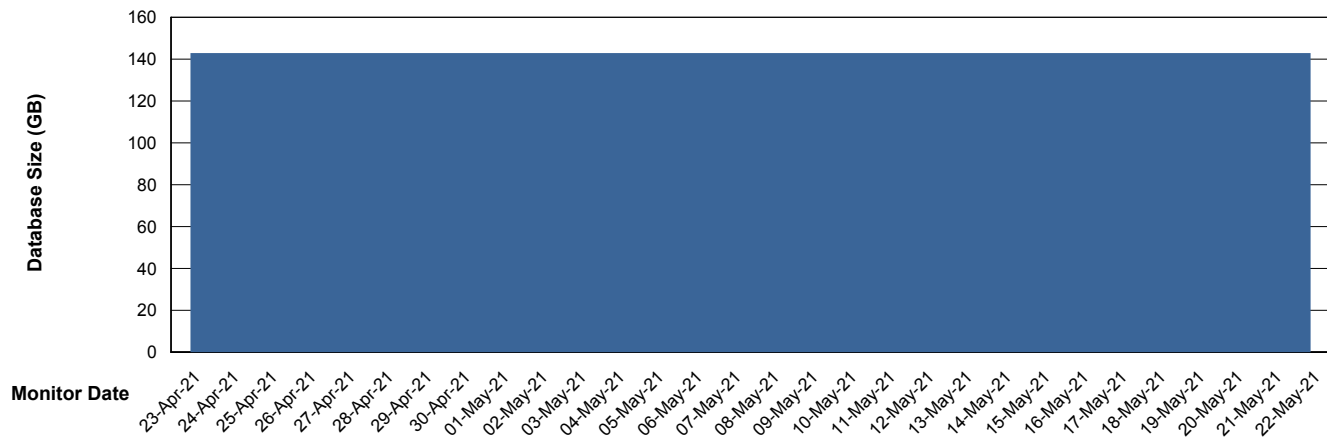

### Database growth over last month

DATABASE SIZE CLODB\_PRD\_Production

### Database growth over last month