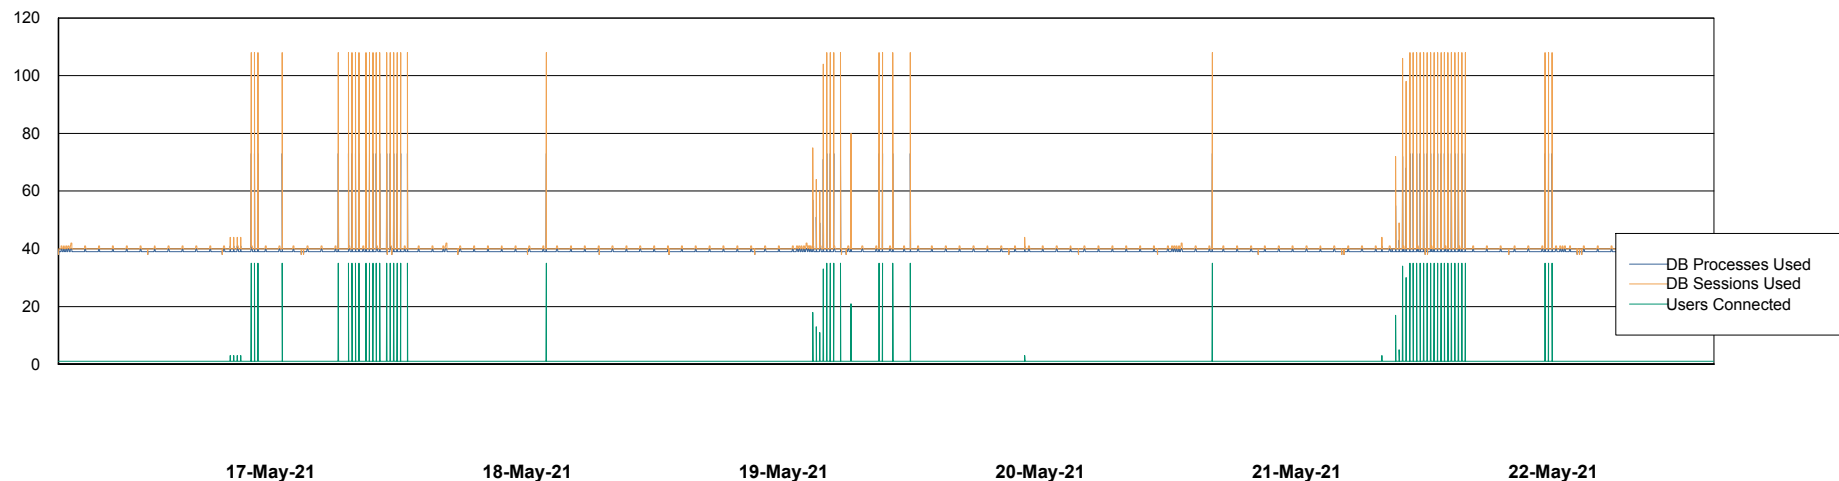

Database Performance CLODB_PRD_Standby