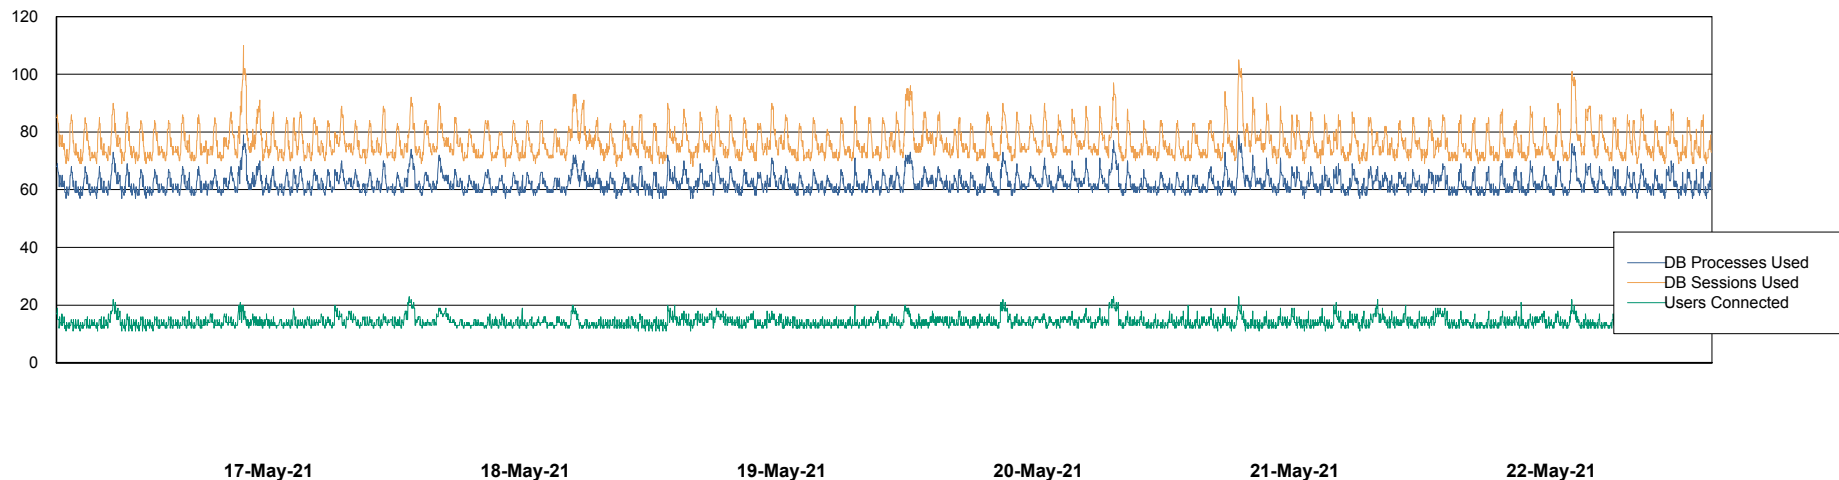

Database Performance CLODB_PRD_BI