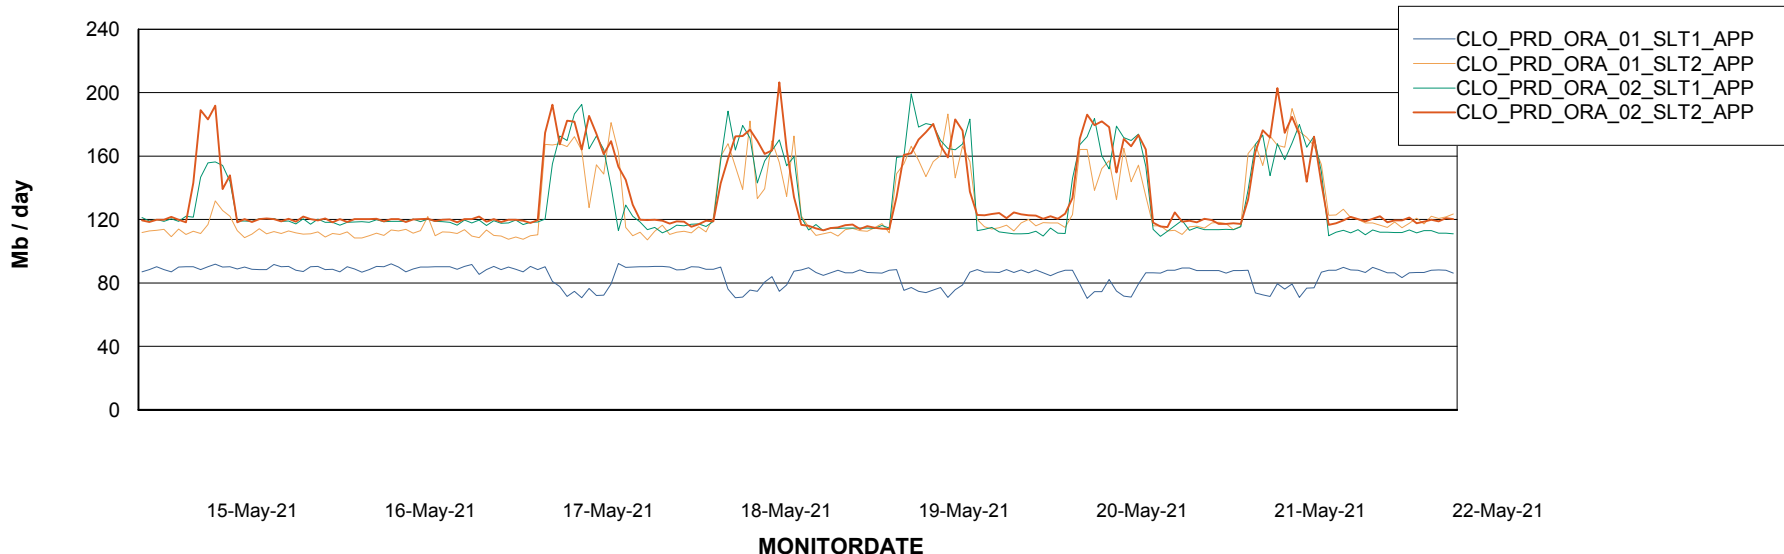

ABSSolute Application Server Services

Avg memory used per ABS Server Service