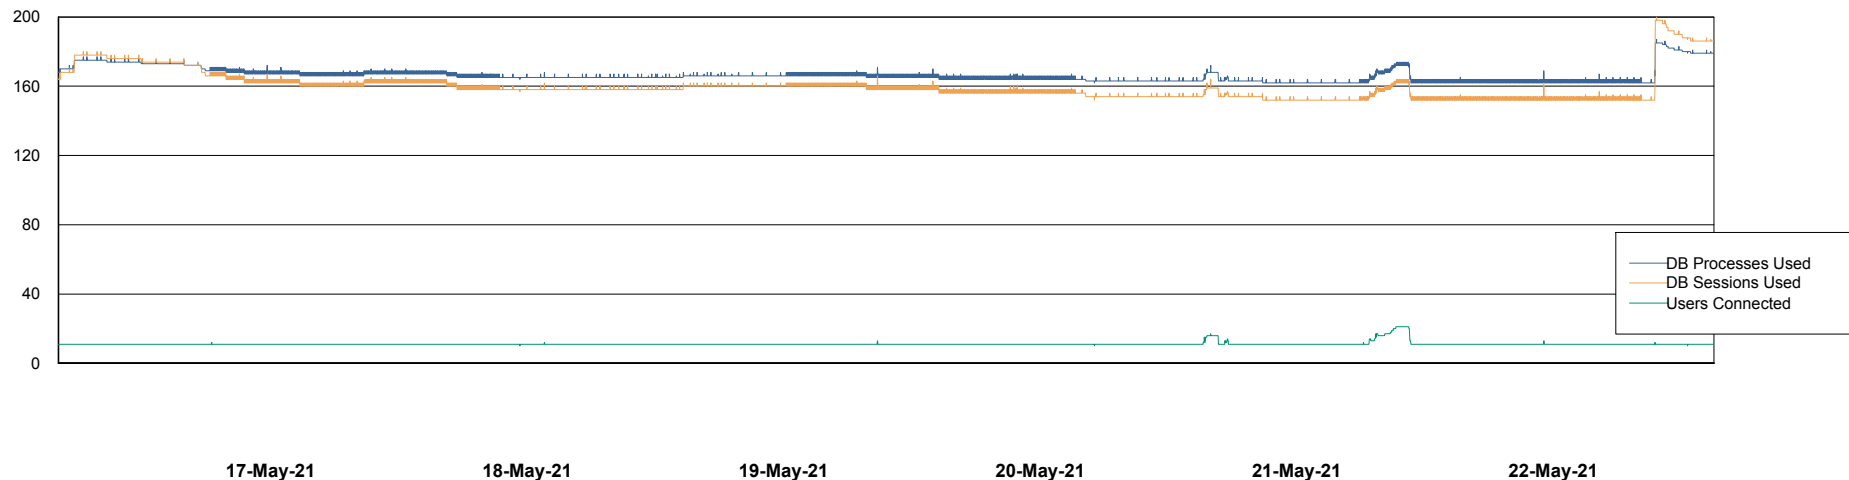

Database Performance CLODB_PRD_Test