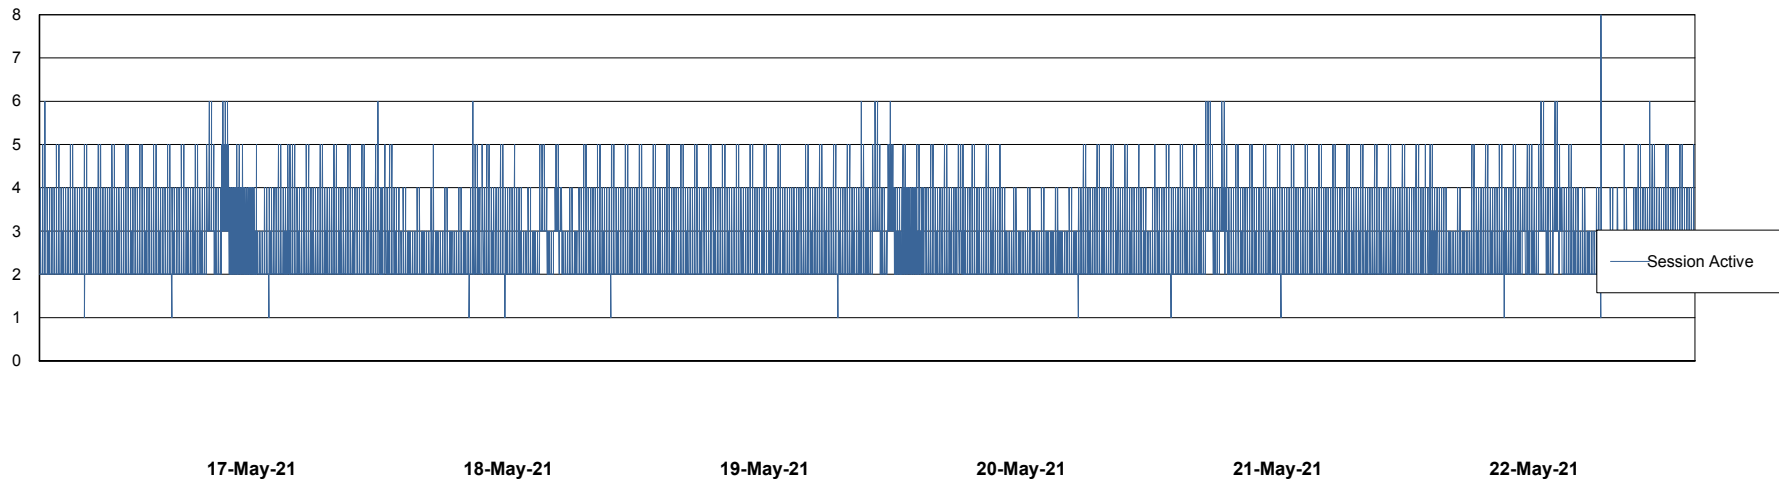

Database Performance CLODB_PRD_BI