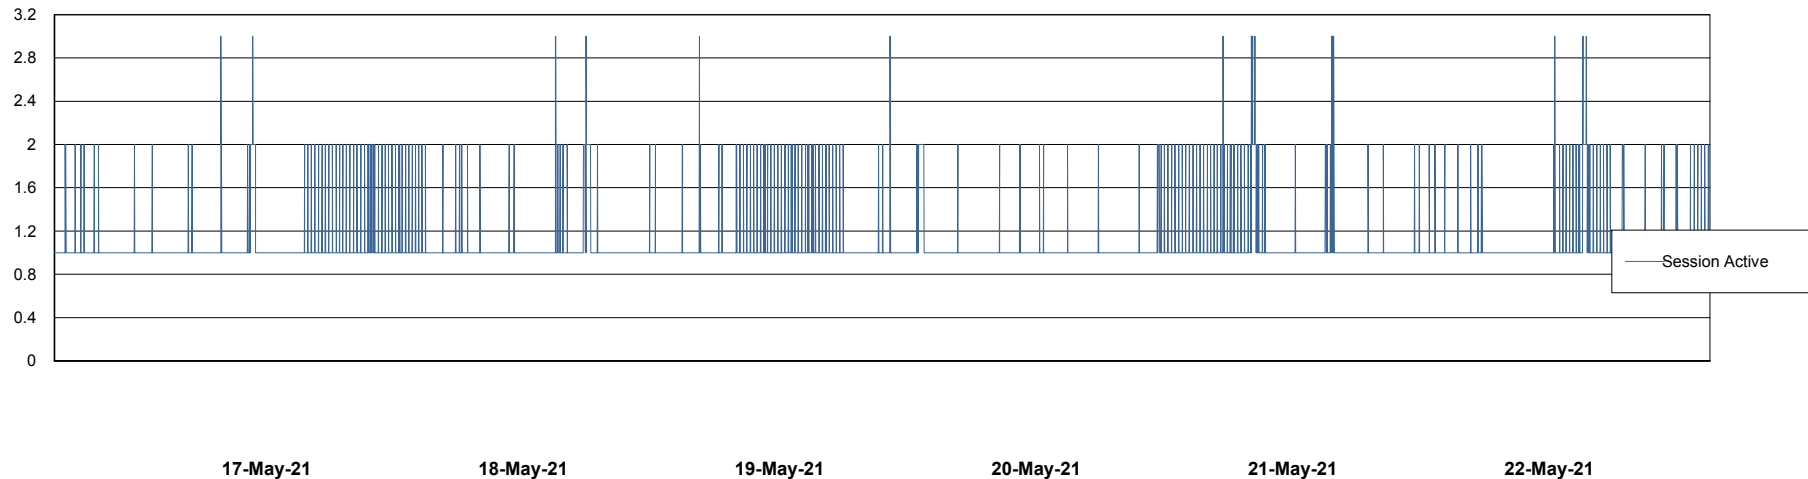

Harddisk Usage CIW_PRD_ORACLE2

	Free disk space on c: (%)	Total disk space on c: (Gb)	Free disk space on d: (%)	Total disk space on d: (Gb)	Free disk space on e: (%)	Total disk space on e: (Gb)
22-May-21	92	701	62	700	100	830
21-May-21	92	701	62	700	100	830
20-May-21	92	701	62	700	100	830
19-May-21	92	701	62	700	100	830
18-May-21	92	701	62	700	100	830
17-May-21	92	701	62	700	100	830
16-May-21	92	701	62	700	100	830

Weekly SLA Customer Report

Customer CIW Production
Database ID 45

Database Performance CIWDB_Production

Weekly SLA Customer Report

Customer CIW Production
Database ID 45

Database Performance CIWDB_Standby

Weekly SLA Customer Report