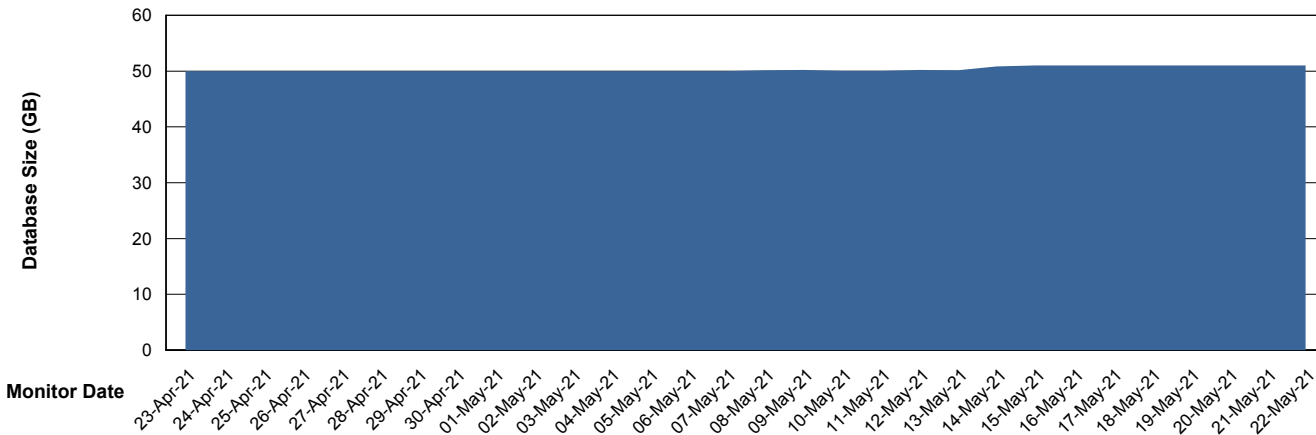

Weekly SLA Customer Report

Customer CIW Production
Database ID 45

Database Performance CIWDB_Production

Weekly SLA Customer Report

Customer CIW Production
Database ID 45

Database Performance CIWDB_Standby

Weekly SLA Customer Report

Customer CIW Production
 Database ID 45

DATABASE SIZE CIWDB_Production

Database growth over last month

Database Tablespace CIWDB_Production

Date	Tablespace Name	Filesize (Gb)	Usedsize (Gb)	Percentage free
22-May-21	ABSDATA	51	40	22
	INDX	12	6	50
21-May-21	ABSDATA	51	40	22
	INDX	12	6	50
20-May-21	ABSDATA	51	40	22
	INDX	12	6	50
19-May-21	ABSDATA	51	40	22
	INDX	12	6	50
18-May-21	ABSDATA	51	40	22
	INDX	12	6	50
17-May-21	ABSDATA	51	40	22
	INDX	12	6	50
16-May-21	ABSDATA	51	40	22
	INDX	12	6	50