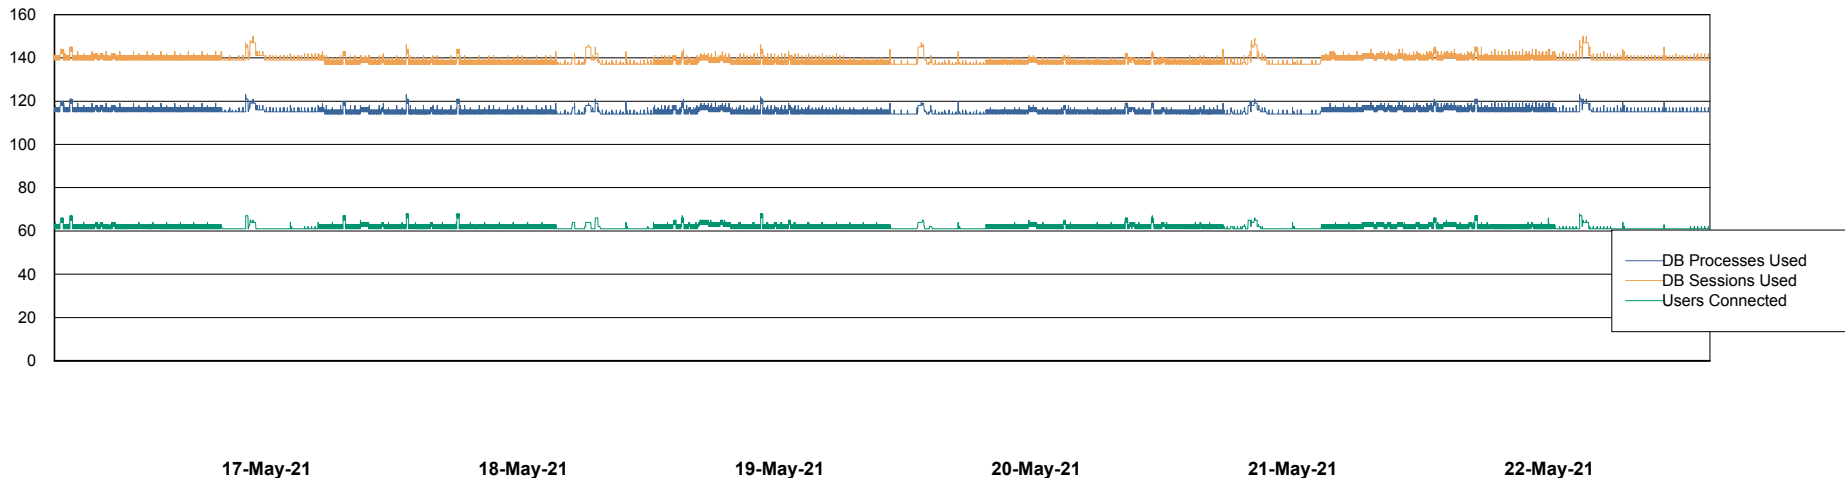

Harddisk Usage CIW_PRD_ORACLE2

	Free disk space on c: (%)	Total disk space on c: (Gb)	Free disk space on d: (%)	Total disk space on d: (Gb)	Free disk space on e: (%)	Total disk space on e: (Gb)
22-May-21	92	701	62	700	100	830
21-May-21	92	701	62	700	100	830
20-May-21	92	701	62	700	100	830
19-May-21	92	701	62	700	100	830
18-May-21	92	701	62	700	100	830
17-May-21	92	701	62	700	100	830
16-May-21	92	701	62	700	100	830

Weekly SLA Customer Report

Customer CIW Production
Database ID 45

Database Performance CIWDB_Production

Weekly SLA Customer Report

Customer CIW Production
Database ID 45

Database Performance CIWDB_Standby

Weekly SLA Customer Report