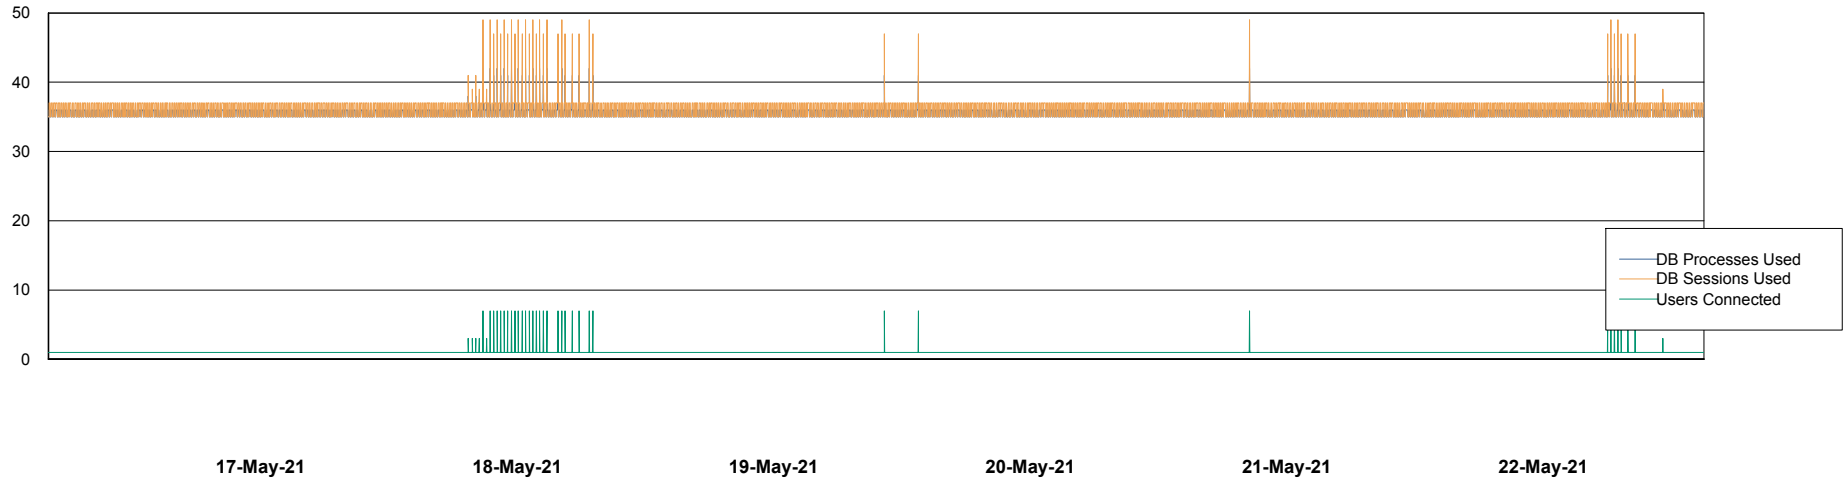

Weekly SLA Customer Report

Customer CIW Production
Database ID 45

Database Performance CIWDB_Production

Weekly SLA Customer Report

Customer CIW Production
Database ID 45

Database Performance CIWDB_Standby

Weekly SLA Customer Report

Customer CIW Production
 Database ID 45

DATABASE SIZE CIWDB_Production

Database growth over last month

Database Tablespace CIWDB_Production

Date	Tablespace Name	Filesize (Gb)	Usedsize (Gb)	Percentage free
22-May-21	ABSDATA	51	40	22
	INDX	12	6	50
21-May-21	ABSDATA	51	40	22
	INDX	12	6	50
20-May-21	ABSDATA	51	40	22
	INDX	12	6	50
19-May-21	ABSDATA	51	40	22
	INDX	12	6	50
18-May-21	ABSDATA	51	40	22
	INDX	12	6	50
17-May-21	ABSDATA	51	40	22
	INDX	12	6	50
16-May-21	ABSDATA	51	40	22
	INDX	12	6	50