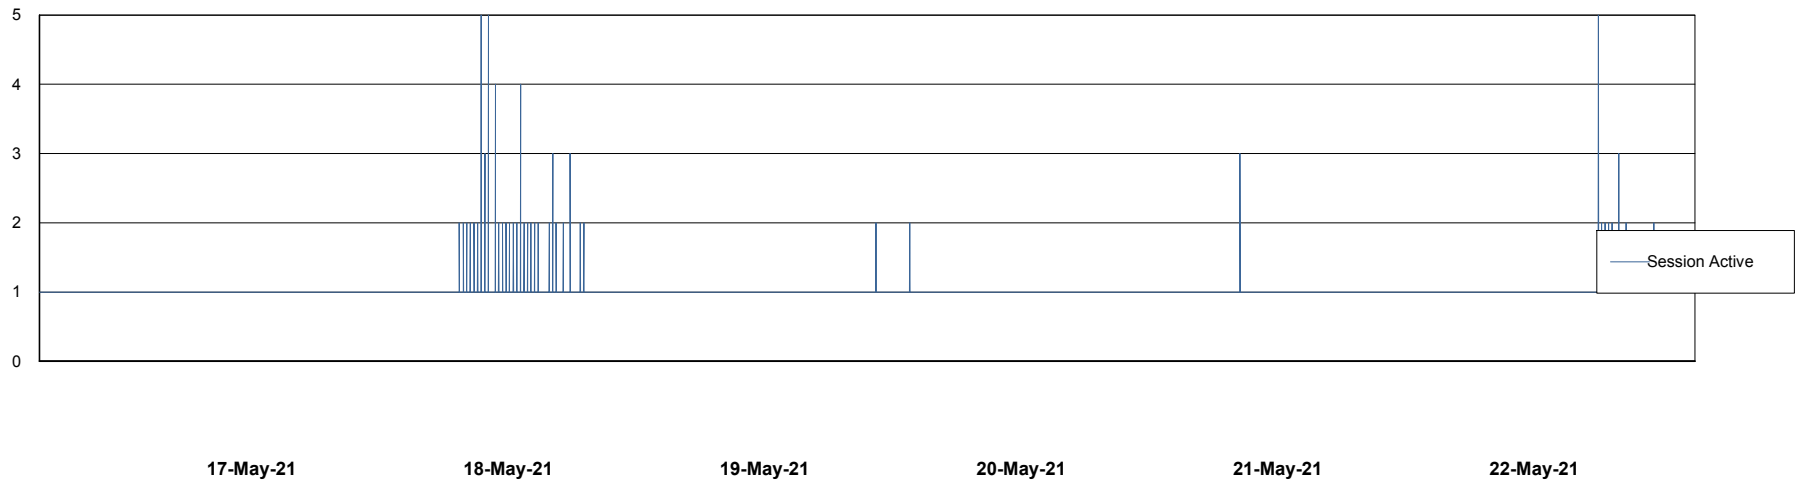

Weekly SLA Customer Report

Customer CIW Production
Database ID 45

Database Performance CIWDB_Production

Weekly SLA Customer Report

Customer CIW Production
Database ID 45

Database Performance CIWDB_Standby

Weekly SLA Customer Report

Customer CIW Production
 Database ID 45

DATABASE SIZE CIWDB_Production

Database growth over last month

Database Tablespace CIWDB_Production

Date	Tablespace Name	Filesize (Gb)	Usedsize (Gb)	Percentage free
22-May-21	ABSDATA	51	40	22
	INDX	12	6	50
21-May-21	ABSDATA	51	40	22
	INDX	12	6	50
20-May-21	ABSDATA	51	40	22
	INDX	12	6	50
19-May-21	ABSDATA	51	40	22
	INDX	12	6	50
18-May-21	ABSDATA	51	40	22
	INDX	12	6	50
17-May-21	ABSDATA	51	40	22
	INDX	12	6	50
16-May-21	ABSDATA	51	40	22
	INDX	12	6	50