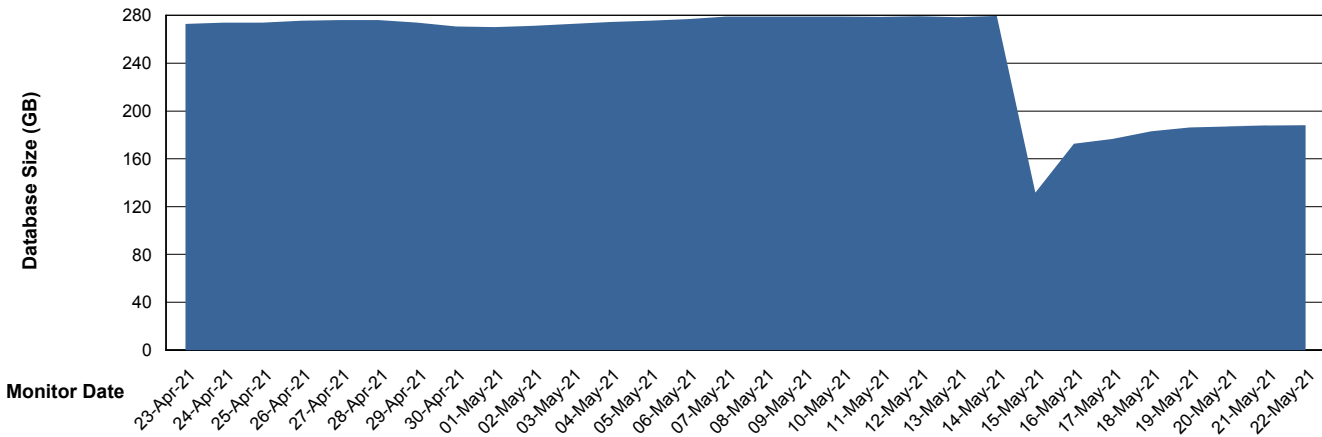

Weekly SLA Customer Report

Customer BNL_Production
Database ID 83

Database Performance BNLDB_Production

Weekly SLA Customer Report

Customer BNL_Production
 Database ID 83

DATABASE SIZE BNLDB_Production

Database growth over last month

Database Tablespace BNLDB_Production

Date	Tablespace Name	Filesize (Gb)	Usedsize (Gb)	Percentage free
22-May-21	ABSDATA	122	65	47
	INDX	340	105	69
21-May-21	ABSDATA	122	65	47
	INDX	340	104	69
20-May-21	ABSDATA	122	65	47
	INDX	340	104	69
19-May-21	ABSDATA	122	65	47
	INDX	340	103	70
18-May-21	ABSDATA	122	65	47
	INDX	340	103	70
17-May-21	ABSDATA	122	65	47
	INDX	340	102	70
16-May-21	ABSDATA	122	65	47
	INDX	340	102	70