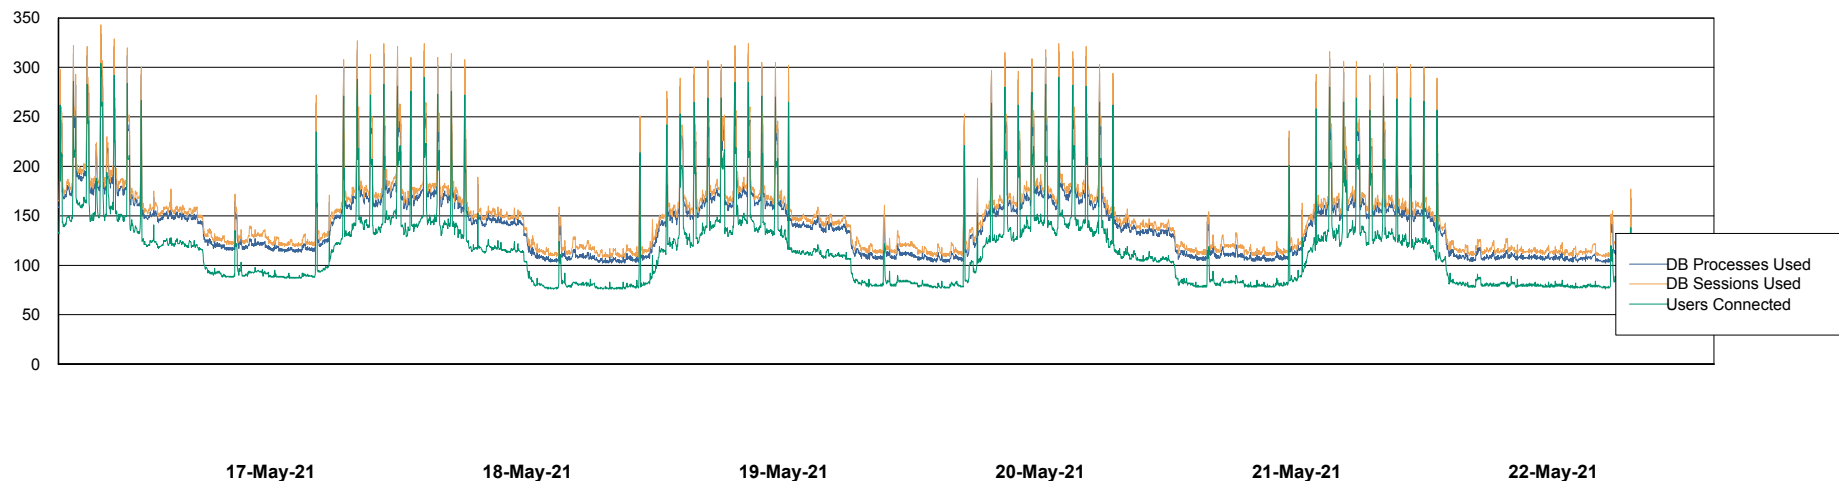

Harddisk Usage BNL_PRD_Oracle_vm-absd01

	Free disk space on c: (%)	Total disk space on c: (Gb)	Free disk space on d: (%)	Total disk space on d: (Gb)	Free disk space on e: (%)	Total disk space on e: (Gb)	Free disk space on f: (%)	Total disk space on f: (Gb)	Free disk space on g: (%)	Total disk space on g: (Gb)
18-May-21	59	127	32	1,013	78	506	33	506	71	506
17-May-21	59	127	28	1,013	81	506	33	506	71	506
16-May-21	59	127	18	1,013	76	506	33	506	71	506

Weekly SLA Customer Report

Customer BNL_Production
Database ID 83

Database Performance BNLDB_Production

Weekly SLA Customer Report

Customer BNL_Production
 Database ID 83

DATABASE SIZE BNLDB_Production

Database growth over last month