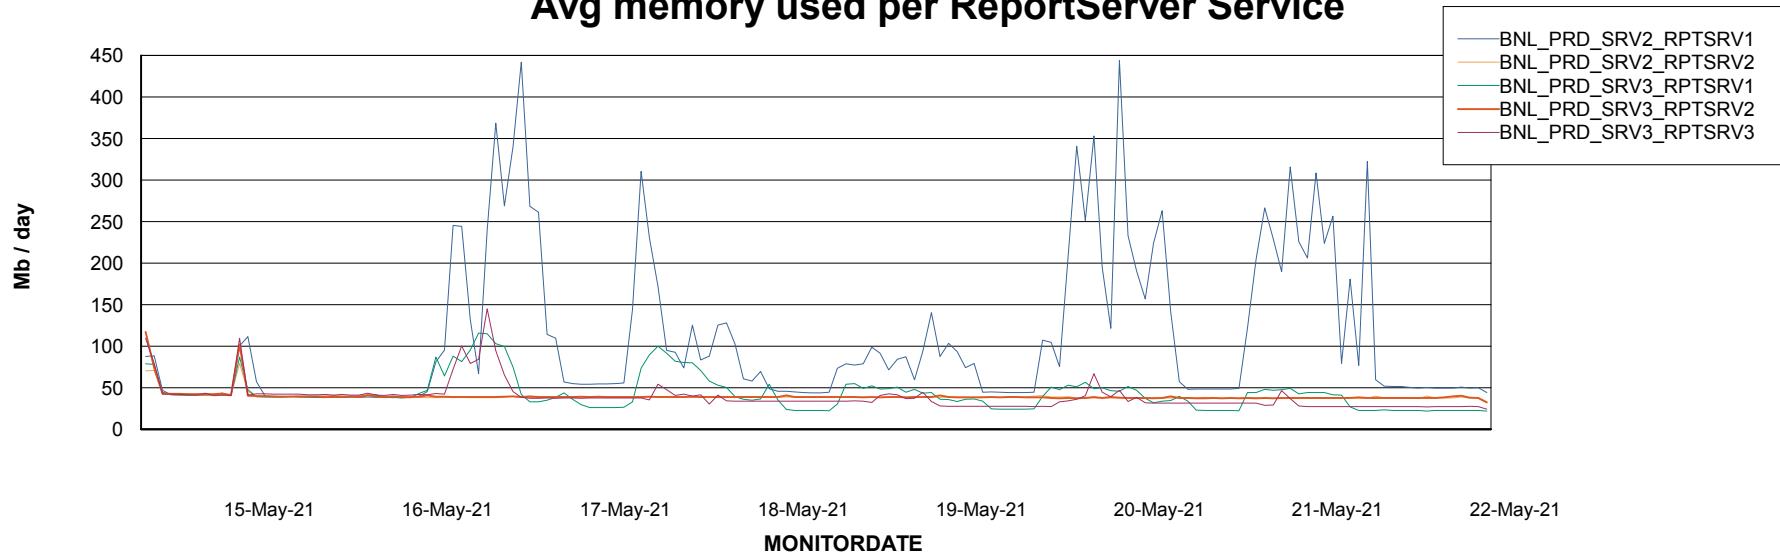

Weekly SLA Customer Report

Customer BNL_Production
Database ID 83

ABSSolute Application Server Services

Avg memory used per ABS Server Service

Avg users per day per ABS server

Weekly SLA Customer Report

Customer BNL_Production
Database ID 83

ABSolute Web Component Services

Avg memory used per ReportServer Service

Weekly SLA Customer Report

Customer BNL_Production
Database ID 83

ABSSolute Web Component Services

Avg memory used per ABS Web component