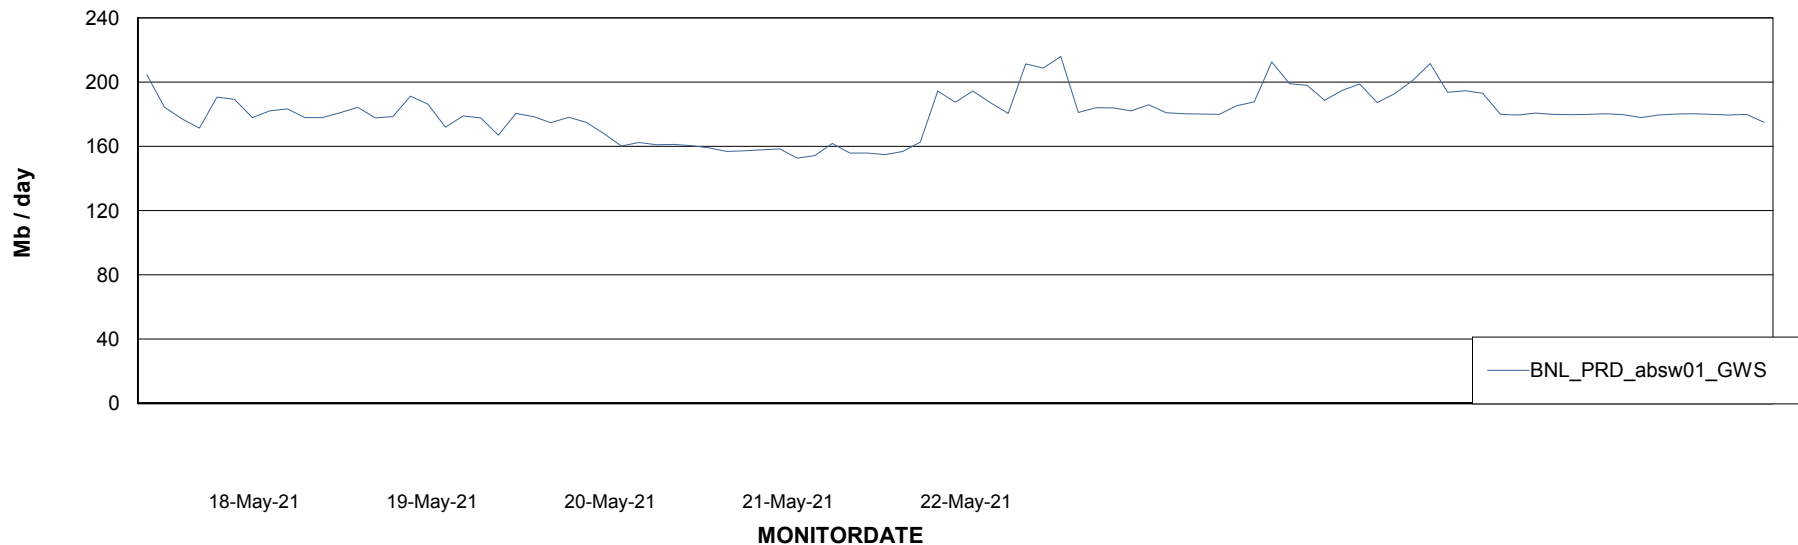

ABSolute Web Component Services

Avg memory used per ReportServer Service

Weekly SLA Customer Report

Customer BNL_Production
Database ID 83

ABSSolute Web Component Services

Avg memory used per ABS Web component