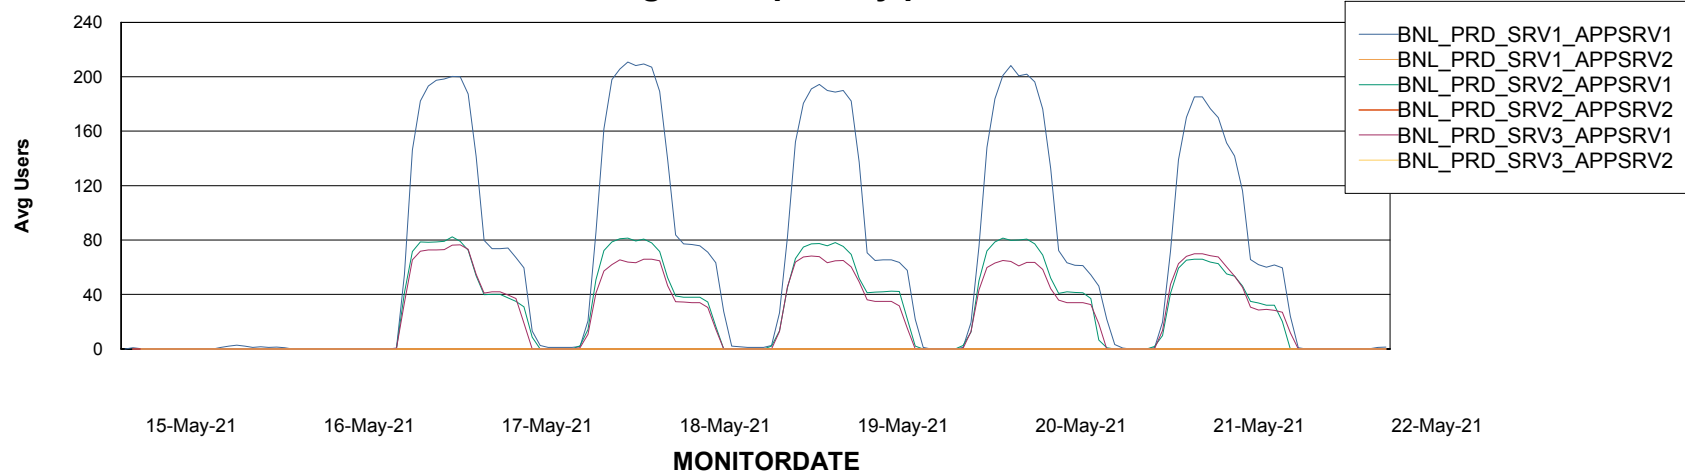

Database Tablespace BNLDB_Production

Date	Tablespace Name	Filesize (Gb)	Usedsize (Gb)	Percentage free
22-May-21	ABSDATA	122	65	47
	INDX	340	105	69
21-May-21	ABSDATA	122	65	47
	INDX	340	104	69
20-May-21	ABSDATA	122	65	47
	INDX	340	104	69
19-May-21	ABSDATA	122	65	47
	INDX	340	103	70
18-May-21	ABSDATA	122	65	47
	INDX	340	103	70
17-May-21	ABSDATA	122	65	47
	INDX	340	102	70
16-May-21	ABSDATA	122	65	47
	INDX	340	102	70

Weekly SLA Customer Report

Customer BNL_Production
Database ID 83

ABSSolute Application Server Services

Avg memory used per ABS Server Service

Avg users per day per ABS server

Weekly SLA Customer Report

Customer BNL_Production
Database ID 83

ABSolute Web Component Services

Avg memory used per ReportServer Service

Weekly SLA Customer Report

Customer BNL_Production
Database ID 83

ABSSolute Web Component Services

Avg memory used per ABS Web component