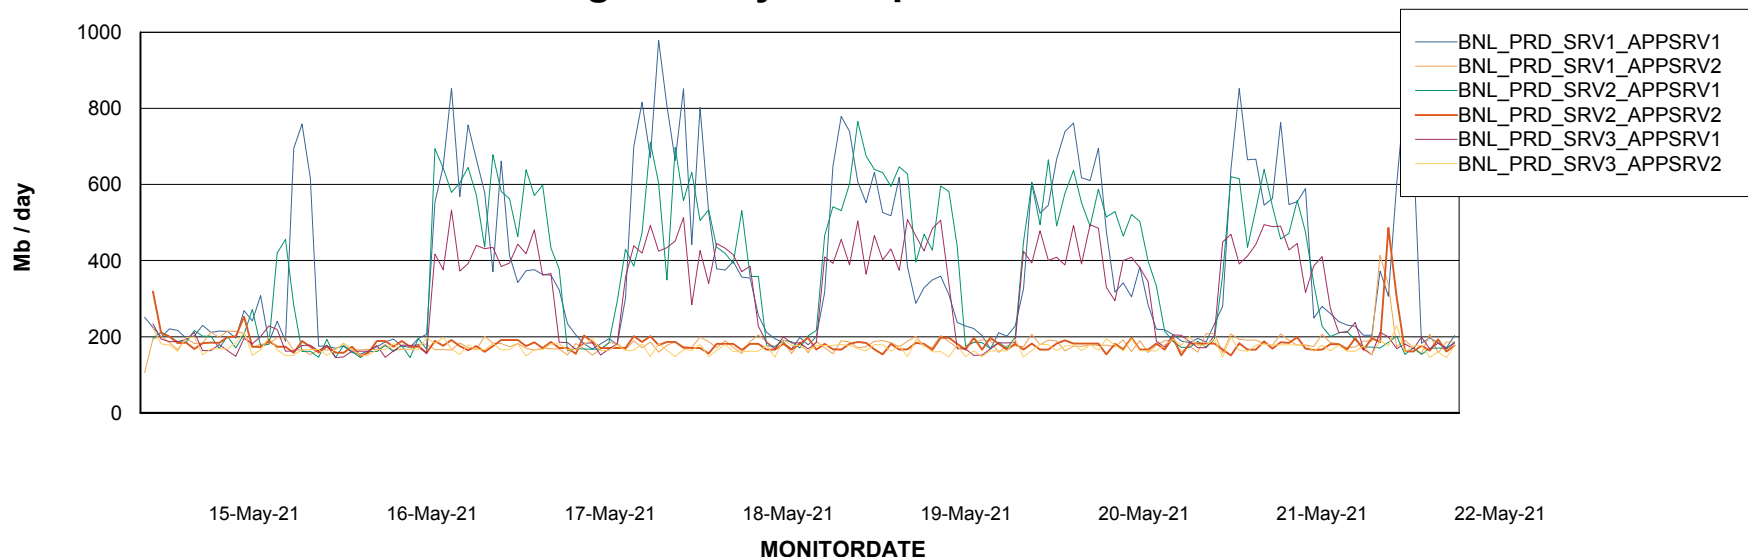

Database Tablespace BNLDB_Production

Date	Tablespace Name	Filesize (Gb)	Usedsize (Gb)	Percentage free
22-May-21	ABSDATA	122	65	47
	INDX	340	105	69
21-May-21	ABSDATA	122	65	47
	INDX	340	104	69
20-May-21	ABSDATA	122	65	47
	INDX	340	104	69
19-May-21	ABSDATA	122	65	47
	INDX	340	103	70
18-May-21	ABSDATA	122	65	47
	INDX	340	103	70
17-May-21	ABSDATA	122	65	47
	INDX	340	102	70
16-May-21	ABSDATA	122	65	47
	INDX	340	102	70

Weekly SLA Customer Report

Customer BNL_Production
Database ID 83

ABSSolute Application Server Services

Avg memory used per ABS Server Service

Avg users per day per ABS server

Weekly SLA Customer Report

Customer BNL_Production
Database ID 83