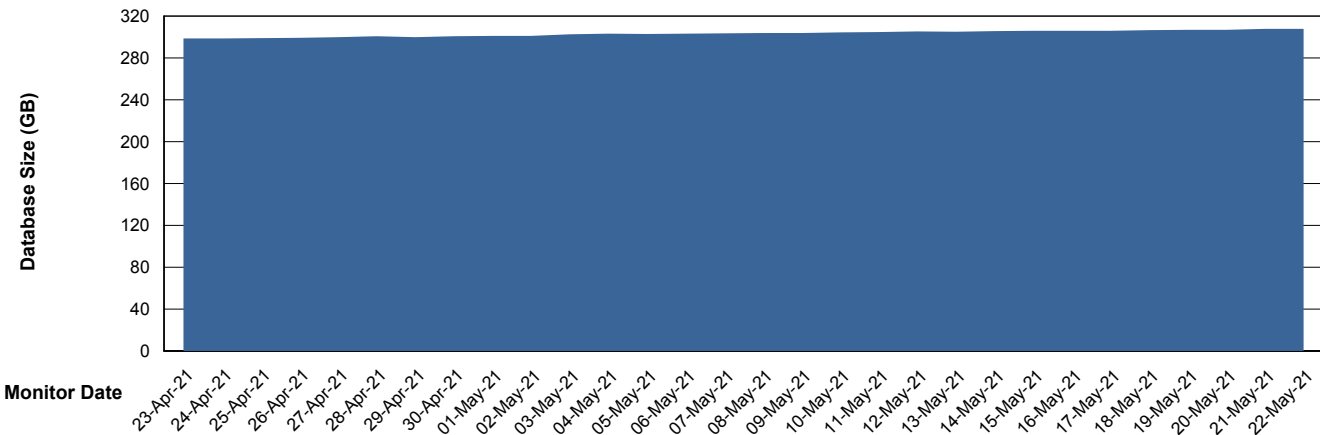

Customer BGG_Production
Database ID 58

Database Performance BGGDB_Standby

Weekly SLA Customer Report

Customer BGG_Production
Database ID 58

DATABASE SIZE BGGDB_BI

Database growth over last month

DATABASE SIZE BGGDB_Production

Database growth over last month

Weekly SLA Customer Report

Customer BGG_Production
 Database ID 58

Database Tablespace BGGDB_BI

| Date | Tablespace Name | Filesize (Gb) | Usedsize (Gb) | Percentage free |
|-----------|-----------------|---------------|---------------|-----------------|
| 22-May-21 | ABSDATA | 111 | 73 | 34 |
| | INDX | 120 | 82 | 32 |
| 21-May-21 | ABSDATA | 111 | 72 | 35 |
| | INDX | 120 | 82 | 32 |
| 20-May-21 | ABSDATA | 111 | 72 | 35 |
| | INDX | 120 | 82 | 32 |
| 19-May-21 | ABSDATA | 111 | 72 | 35 |
| | INDX | 120 | 82 | 32 |
| 18-May-21 | ABSDATA | 111 | 72 | 35 |
| | INDX | 120 | 82 | 32 |
| 17-May-21 | ABSDATA | 111 | 72 | 35 |
| | INDX | 120 | 82 | 32 |
| 16-May-21 | ABSDATA | 111 | 72 | 35 |
| | INDX | 120 | 82 | 32 |