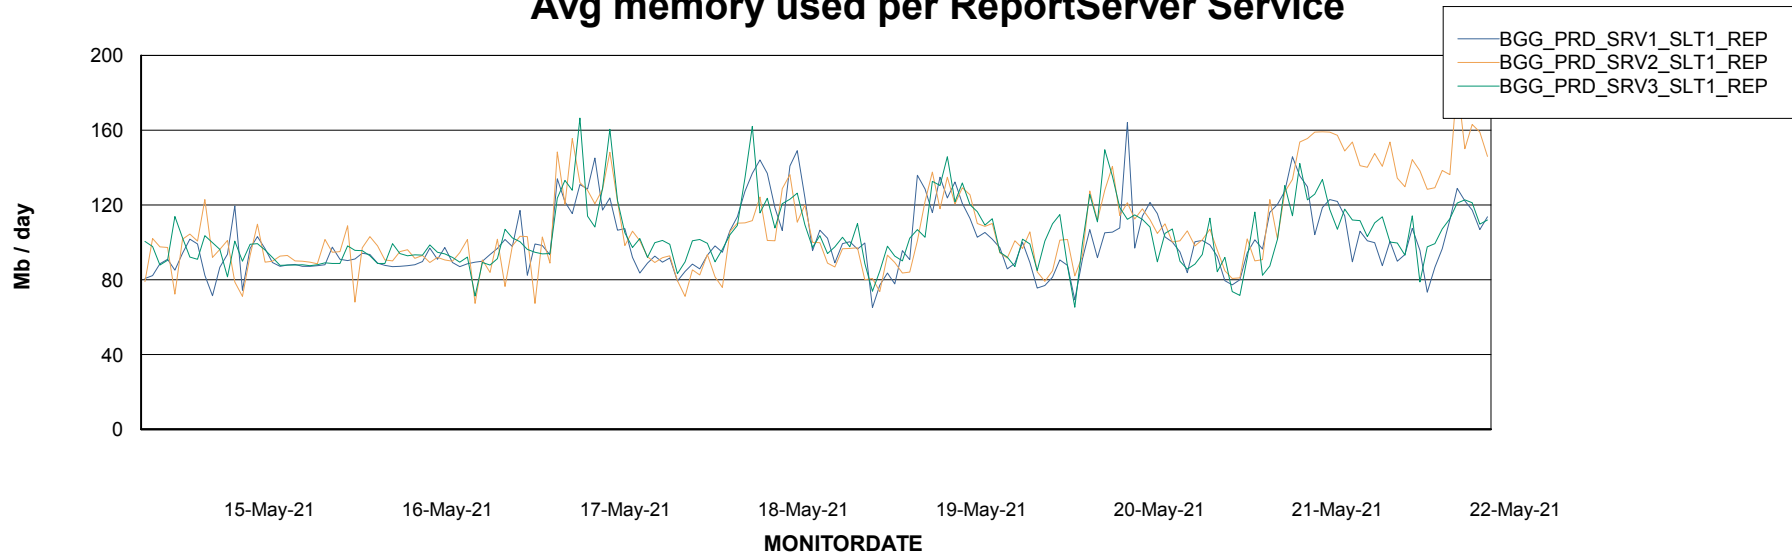

Avg memory used per ABS Server Service

Avg users per day per ABS server

Weekly SLA Customer Report

Customer BGG_Production
Database ID 58

ABSSolute Application ReportServer Services

Avg memory used per ReportServer Service