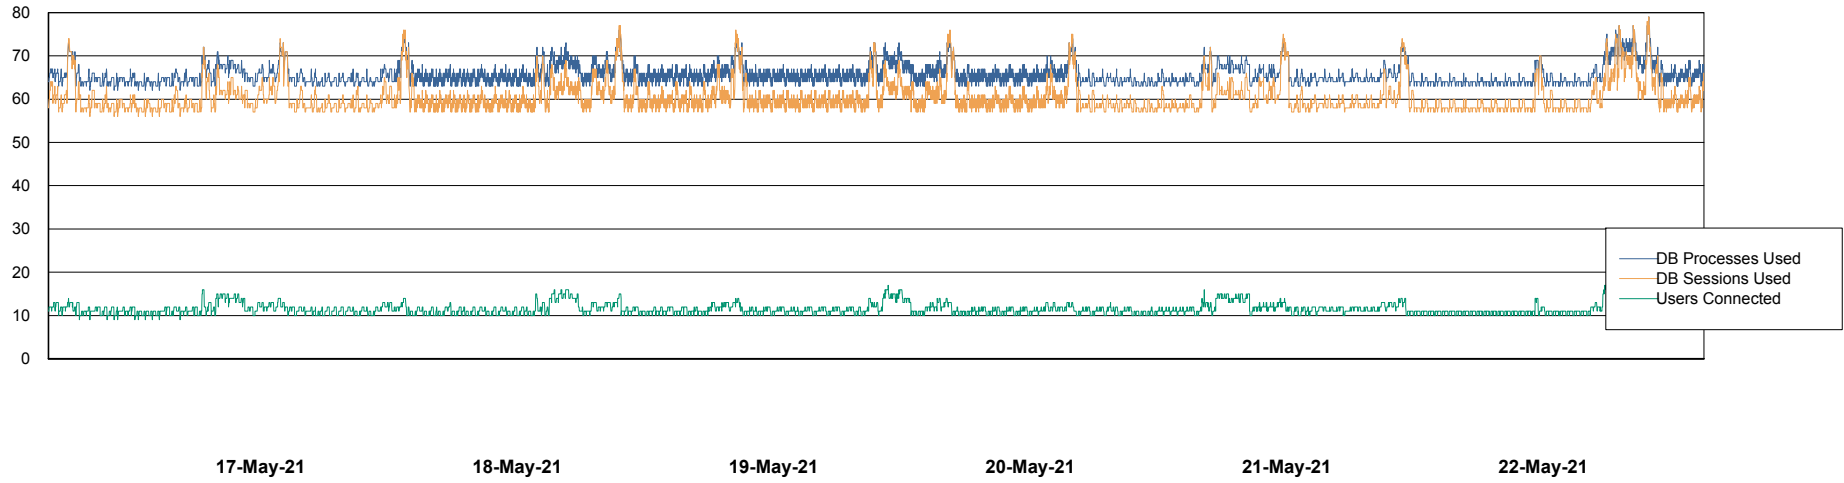

Database Performance BGGDB_BI