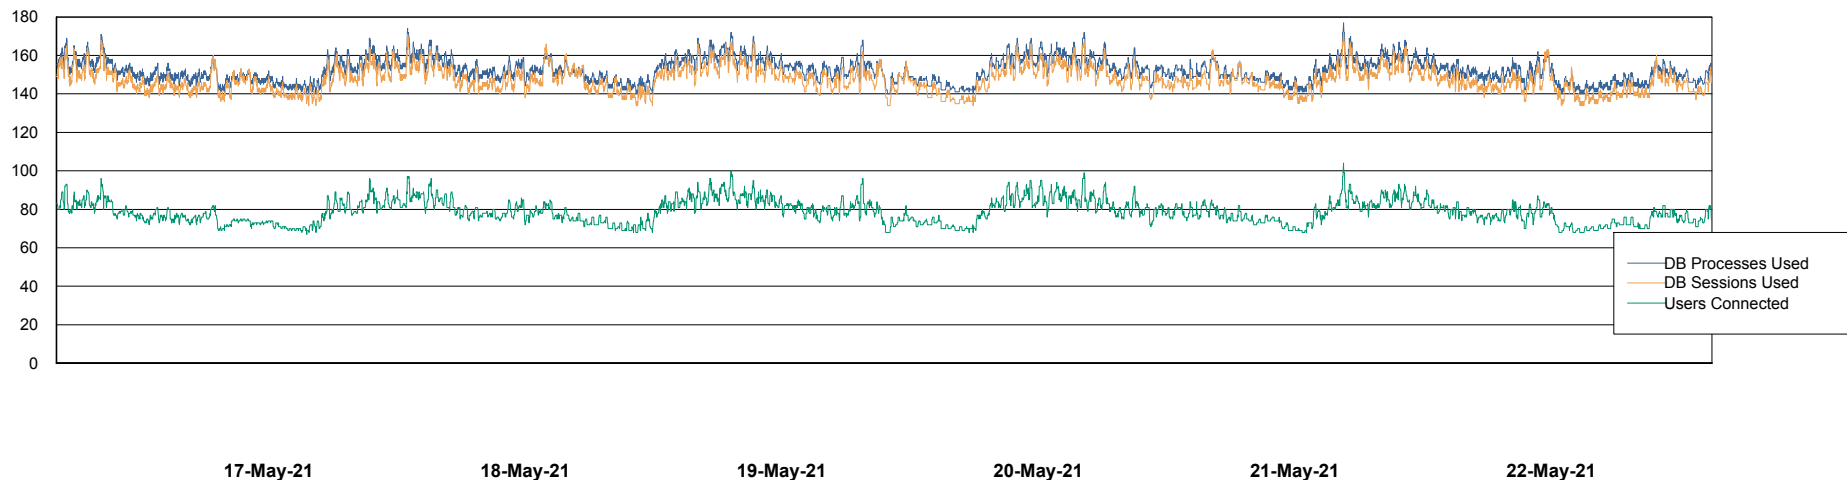

Weekly SLA Customer Report

Customer BGG_Production
Database ID 58

Database Performance BGGDB_BI

Weekly SLA Customer Report

Customer BGG_Production
Database ID 58

Database Performance BGGDB_Production

Weekly SLA Customer Report