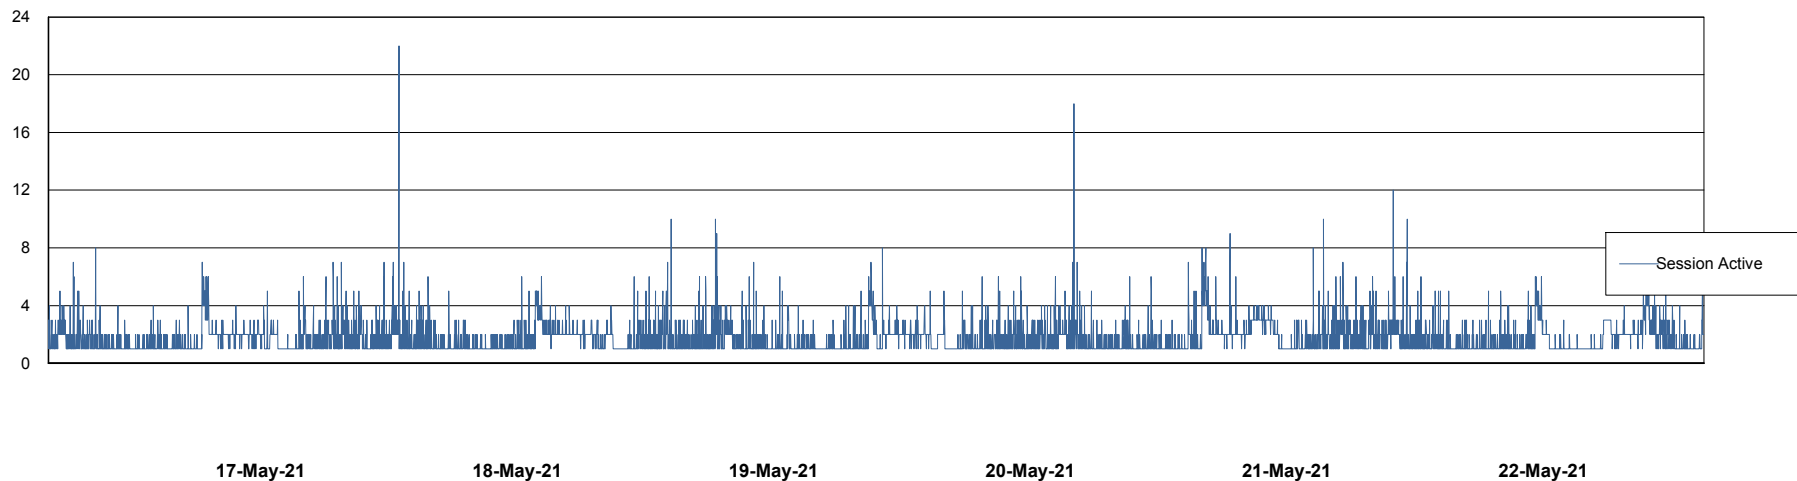

Weekly SLA Customer Report

Customer BGG_Production
Database ID 58

Database Performance BGGDB_BI

Weekly SLA Customer Report

Customer BGG_Production
Database ID 58

Database Performance BGGDB_Production

Weekly SLA Customer Report

Customer BGG_Production
Database ID 58

Database Performance BGGDB_Standby

Weekly SLA Customer Report

Customer BGG_Production
Database ID 58

DATABASE SIZE BGGDB_BI

Database growth over last month

DATABASE SIZE BGGDB_Production