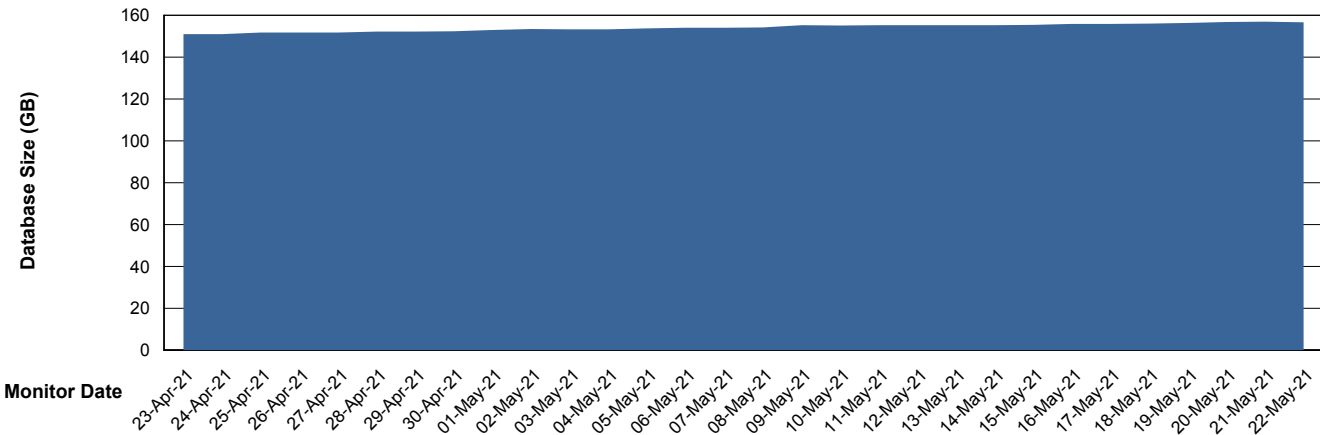

Customer BGG_Production
Database ID 58

Database Performance BGGDB_Standby

Weekly SLA Customer Report

Customer BGG_Production
Database ID 58

DATABASE SIZE BGGDB_BI

Database growth over last month

DATABASE SIZE BGGDB_Production

Database growth over last month

Weekly SLA Customer Report

Customer BGG_Production
 Database ID 58

Database Tablespace BGGDB_BI

| Date | Tablespace Name | Filesize (Gb) | Usedsize (Gb) | Percentage free |
|-----------|-----------------|---------------|---------------|-----------------|
| 22-May-21 | ABSDATA | 111 | 73 | 34 |
| | INDX | 120 | 82 | 32 |
| 21-May-21 | ABSDATA | 111 | 72 | 35 |
| | INDX | 120 | 82 | 32 |
| 20-May-21 | ABSDATA | 111 | 72 | 35 |
| | INDX | 120 | 82 | 32 |
| 19-May-21 | ABSDATA | 111 | 72 | 35 |
| | INDX | 120 | 82 | 32 |
| 18-May-21 | ABSDATA | 111 | 72 | 35 |
| | INDX | 120 | 82 | 32 |
| 17-May-21 | ABSDATA | 111 | 72 | 35 |
| | INDX | 120 | 82 | 32 |
| 16-May-21 | ABSDATA | 111 | 72 | 35 |
| | INDX | 120 | 82 | 32 |