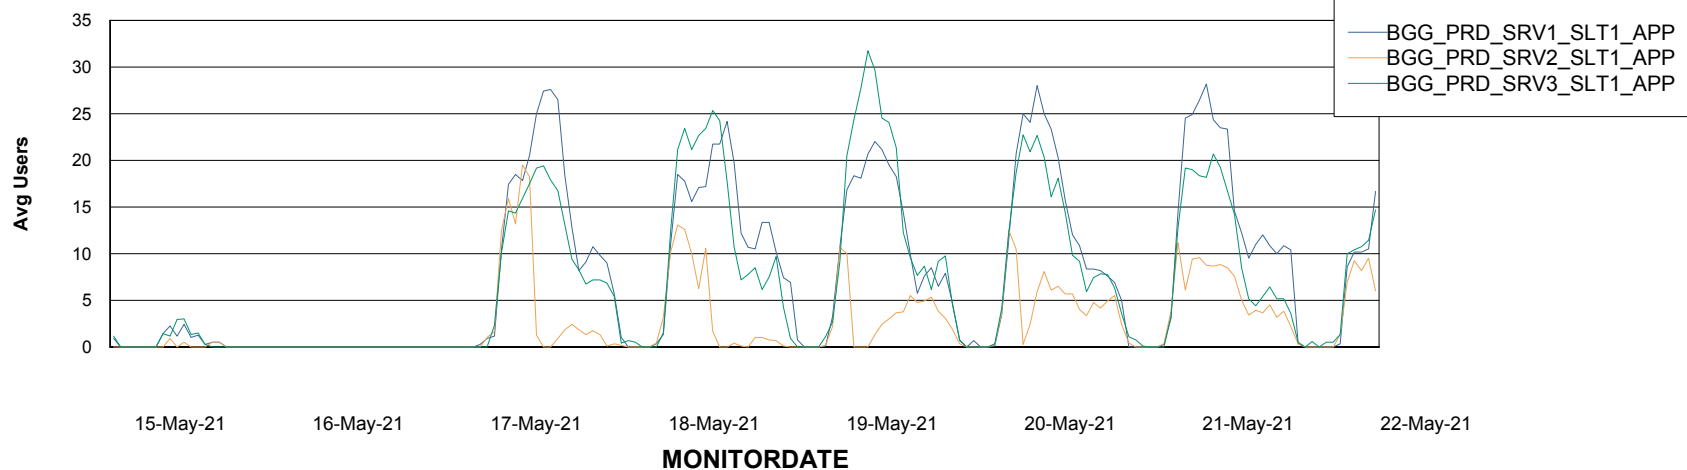

BI Status and last ETL error for BGGDB_BI

| | Sun 16/5/2021 | Mon 17/5/2021 | Tue 18/5/2021 | Wed 19/5/2021 | Thu 20/5/2021 | Fri 21/5/2021 | Sat 22/5/2021 |
|-------------------------------------|---------------|---------------|---------------|---------------|---------------|---------------|---------------|
| ABS DataWarehouse ETL Health | OK | OK | OK | OK | OK | OK | OK |
| ABS DWHStaging ETL Health | OK | OK | OK | OK | OK | OK | OK |

Weekly SLA Customer Report

Customer BGG_Production
Database ID 58

Standby Database Health BGG_Production

Recovery lag for last 7 days

Weekly SLA Customer Report

Customer BGG_Production
Database ID 58

ABSSolute Application Server Services

Avg memory used per ABS Server Service

Avg users per day per ABS server

Weekly SLA Customer Report

Customer BGG_Production
Database ID 58

ABSSolute Application ReportServer Services

Avg memory used per ReportServer Service