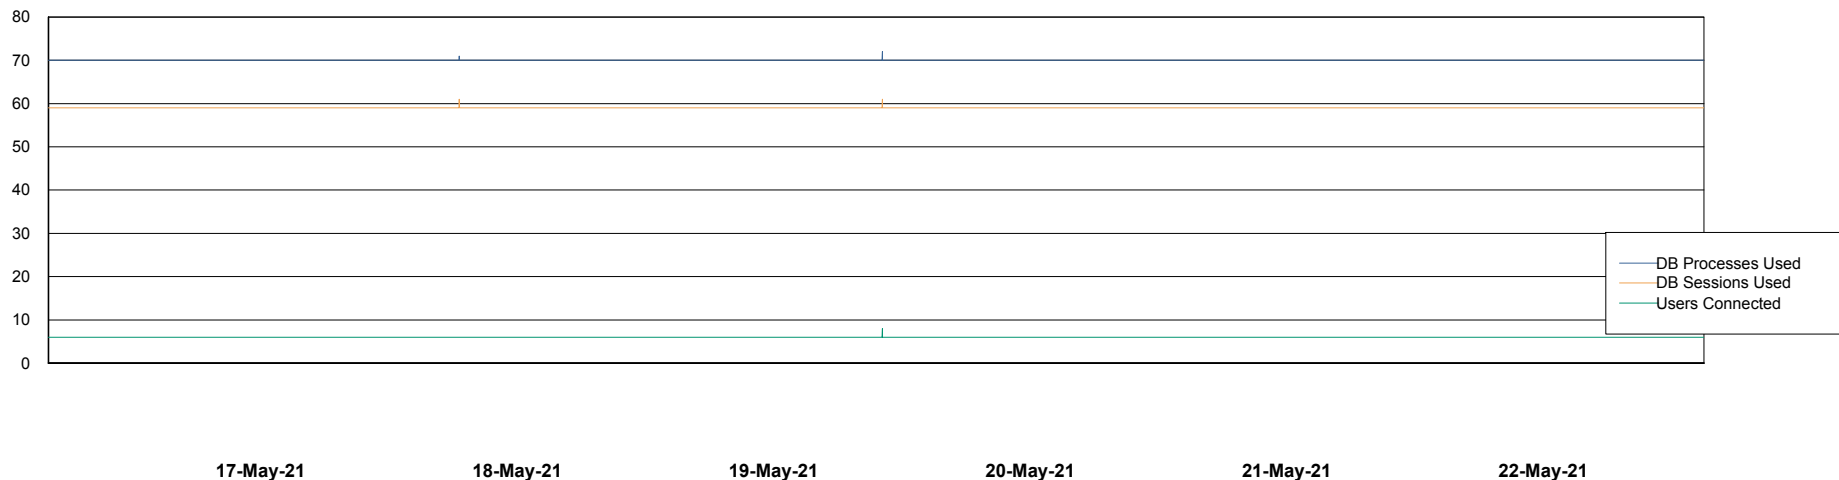

Database Performance BGGDB_Standby