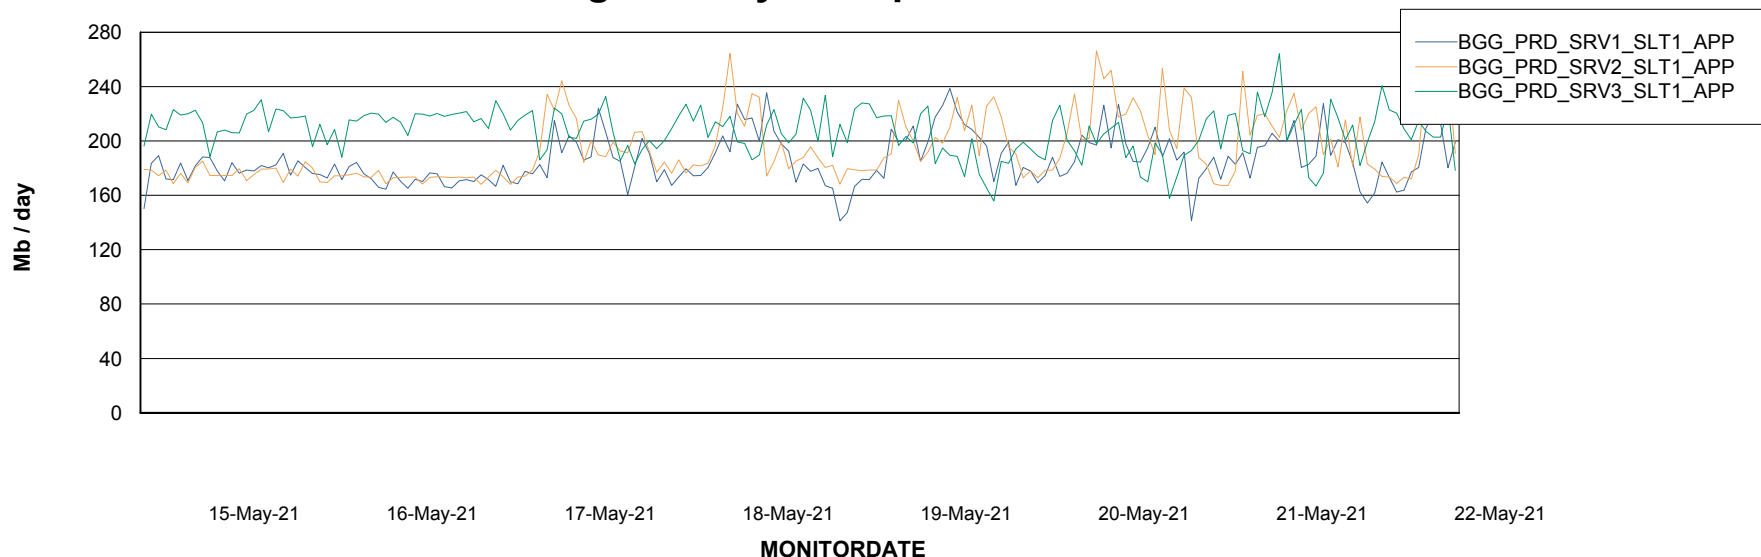

ABSSolute Application Server Services

Avg memory used per ABS Server Service