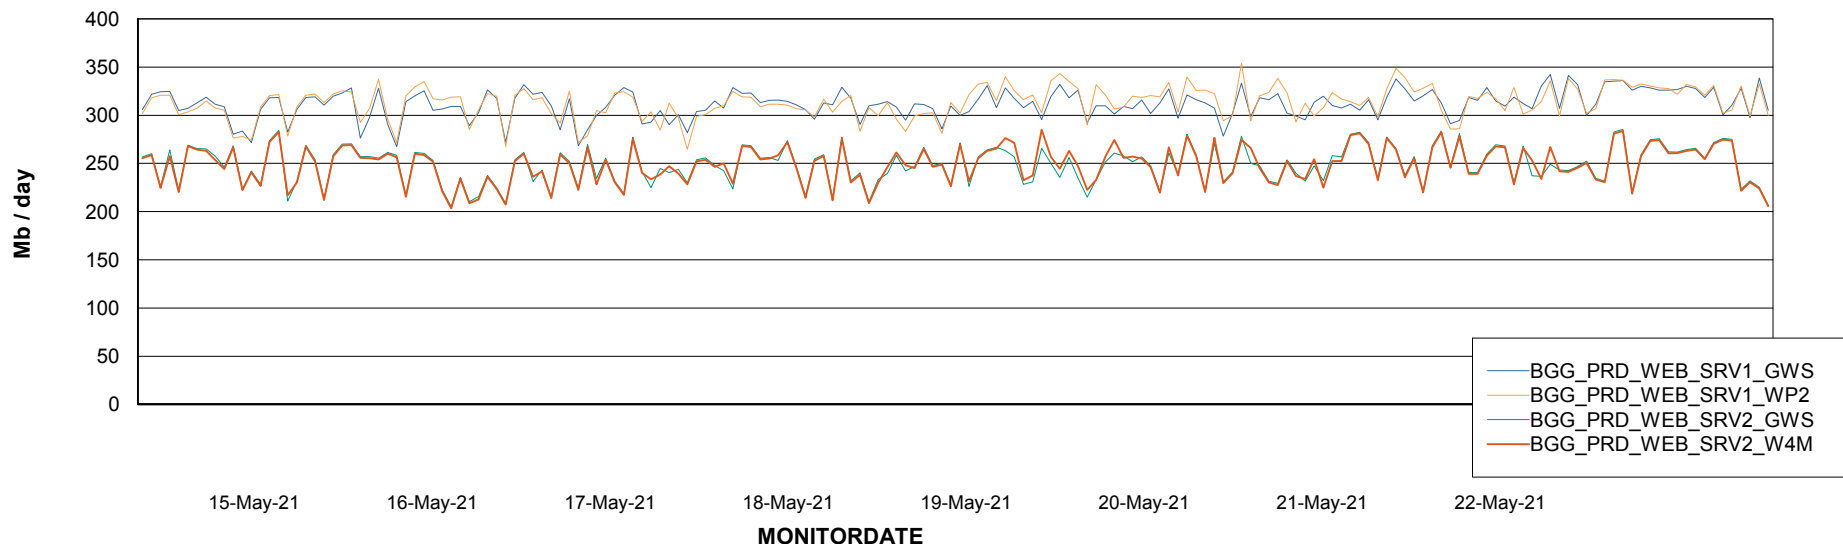

ABSSolute Web Component Services

Avg memory used per ABS Web component