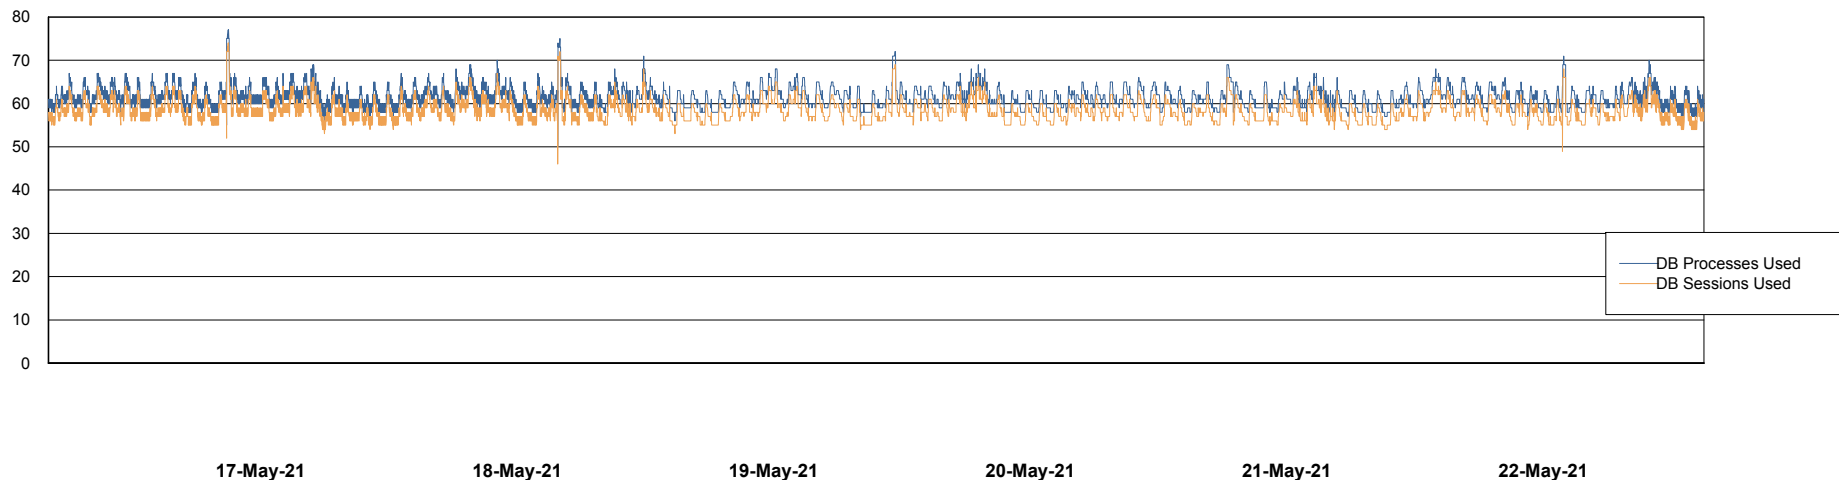

Weekly SLA Customer Report

Customer BCM_Production
 Database ID 81

Harddisk Usage BCM_PRD_ABS-PROD-02

	Free disk space on C: (%)	Total disk space on C: (Gb)	Used disk space on C: (Gb)
22-May-21	26	100	74
21-May-21	26	100	74
20-May-21	26	100	74
19-May-21	26	100	74
18-May-21	26	100	74
17-May-21	26	100	74
16-May-21	26	100	74

Weekly SLA Customer Report

Customer BCM_Production
Database ID 81

Database Performance BCMDB_ABS1 Production Database

Weekly SLA Customer Report

Customer BCM_Production
Database ID 81

Database Performance BCMDB_ABS1SB Standby Database