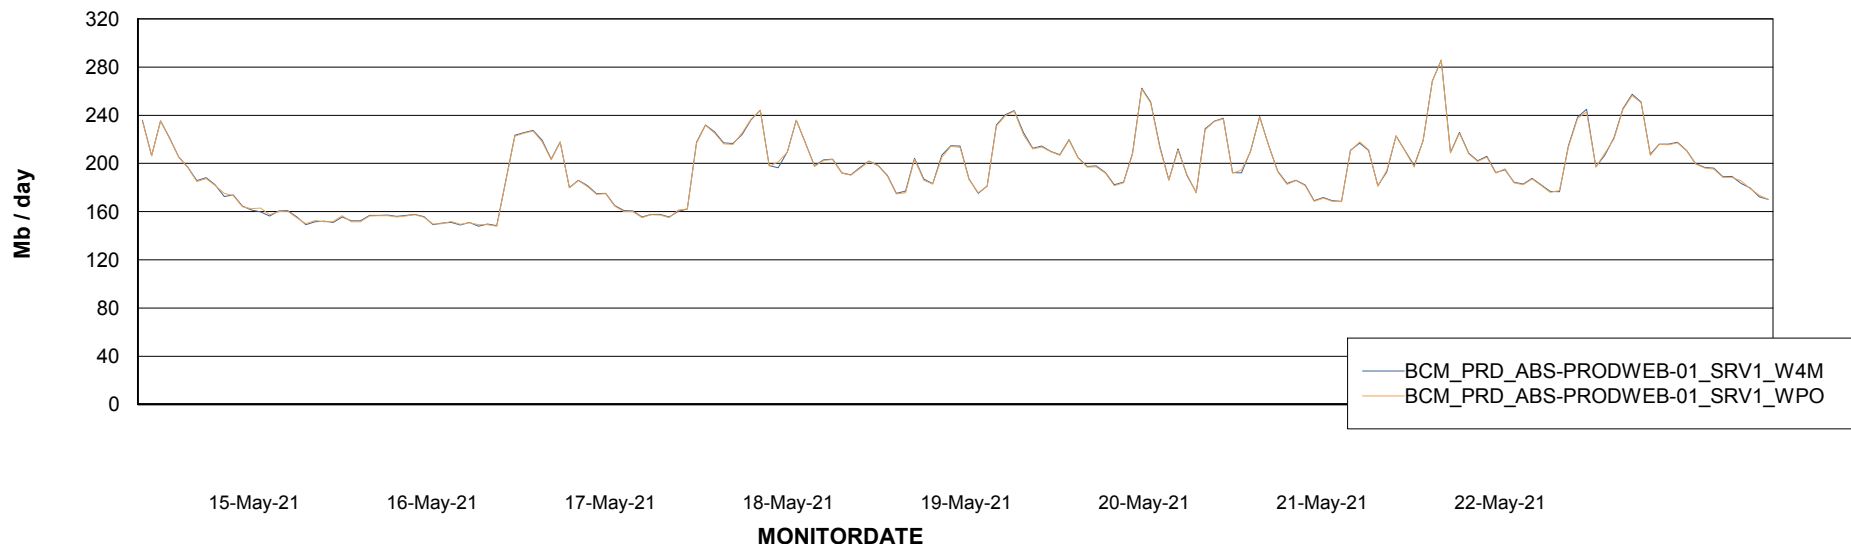

ABSSolute Application ReportServer Services

Avg memory used per ReportServer Service

Weekly SLA Customer Report

Customer BCM_Production
Database ID 81

ABSSolute Web Component Services

Avg memory used per ABS Web component