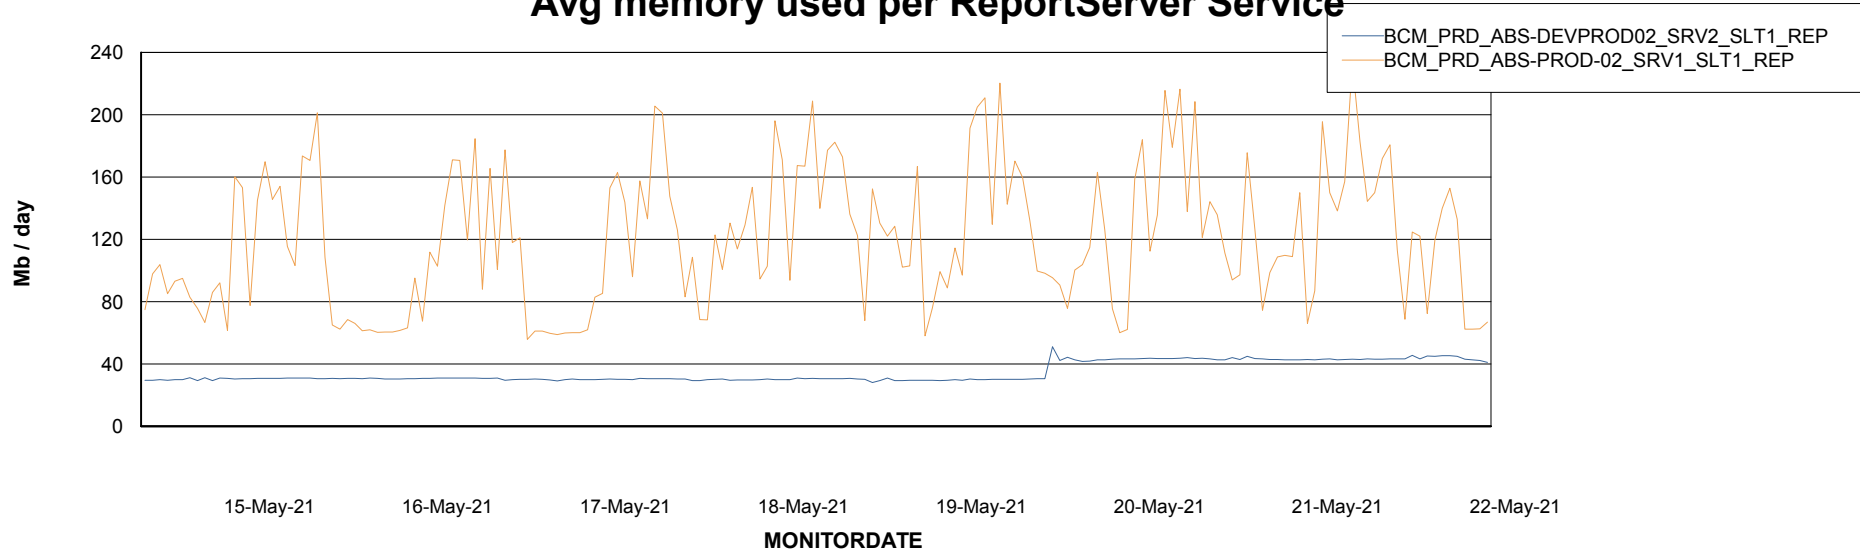

ABSSolute Application ReportServer Services

Avg memory used per ReportServer Service