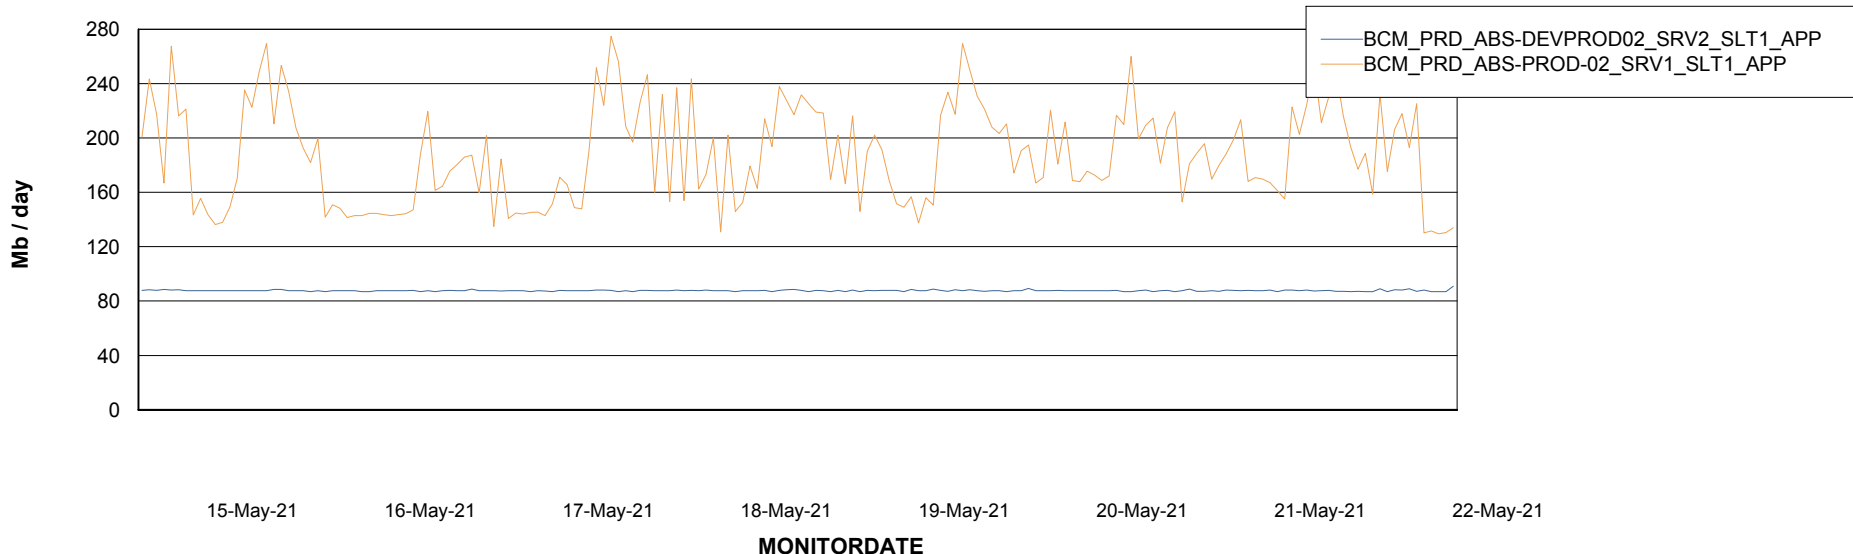

Database growth over last month

Database Tablespace BCMDB_ABS1 Production Database

Date	Tablespace Name	Filesize (Gb)	Usedsize (Gb)	Percentage free
22-May-21	ABSDATA	6	4	22
	INDX	10	8	17
21-May-21	ABSDATA	6	4	22
	INDX	10	8	17
20-May-21	ABSDATA	6	4	23
	INDX	10	8	17
19-May-21	ABSDATA	6	4	23
	INDX	10	8	17
18-May-21	ABSDATA	6	4	23
	INDX	10	8	17
17-May-21	ABSDATA	6	4	23
	INDX	10	8	17
16-May-21	ABSDATA	6	4	23
	INDX	10	8	17

Weekly SLA Customer Report

Customer BCM_Production
Database ID 81

ABSSolute Application Server Services

Avg memory used per ABS Server Service

Avg users per day per ABS server

Weekly SLA Customer Report

Customer BCM_Production
Database ID 81