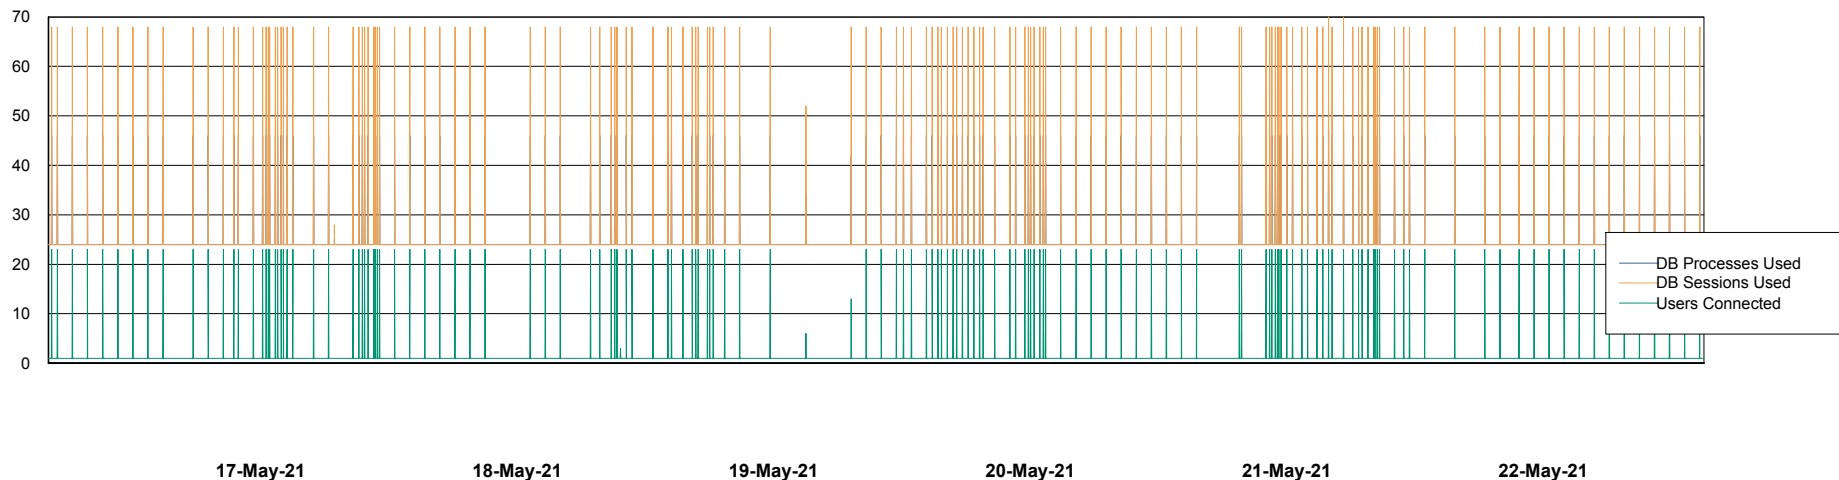

Weekly SLA Customer Report

Customer AUJ_Production
Database ID 41

Database Performance AUJ_DB4_Primary

Weekly SLA Customer Report

Customer AUJ_Production
Database ID 41

Database Performance AUJ_DB5_Standby

Weekly SLA Customer Report

Customer AUJ_Production
Database ID 41

Database Performance AUJ_DB6_Standby2

Weekly SLA Customer Report

Customer AUJ_Production
Database ID 41

Database Performance AUJDB_BI

Weekly SLA Customer Report