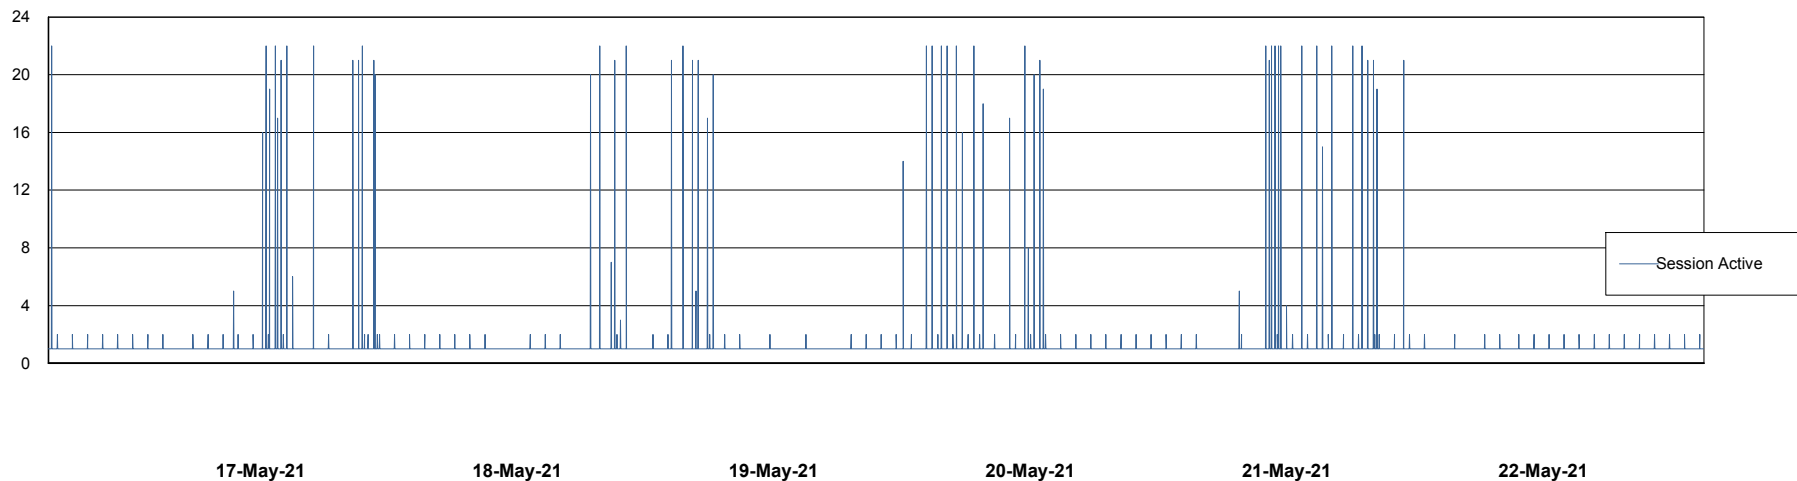

Weekly SLA Customer Report

Customer AUJ_Production
Database ID 41

Database Performance AUJ_DB4_Primary

Weekly SLA Customer Report

Customer AUJ_Production
Database ID 41

Database Performance AUJ_DB5_Standby

Weekly SLA Customer Report

Customer AUJ_Production
Database ID 41

Database Performance AUJ_DB6_Standby2

Weekly SLA Customer Report

Customer AUJ_Production
Database ID 41

Database Performance AUJDB_BI

Weekly SLA Customer Report