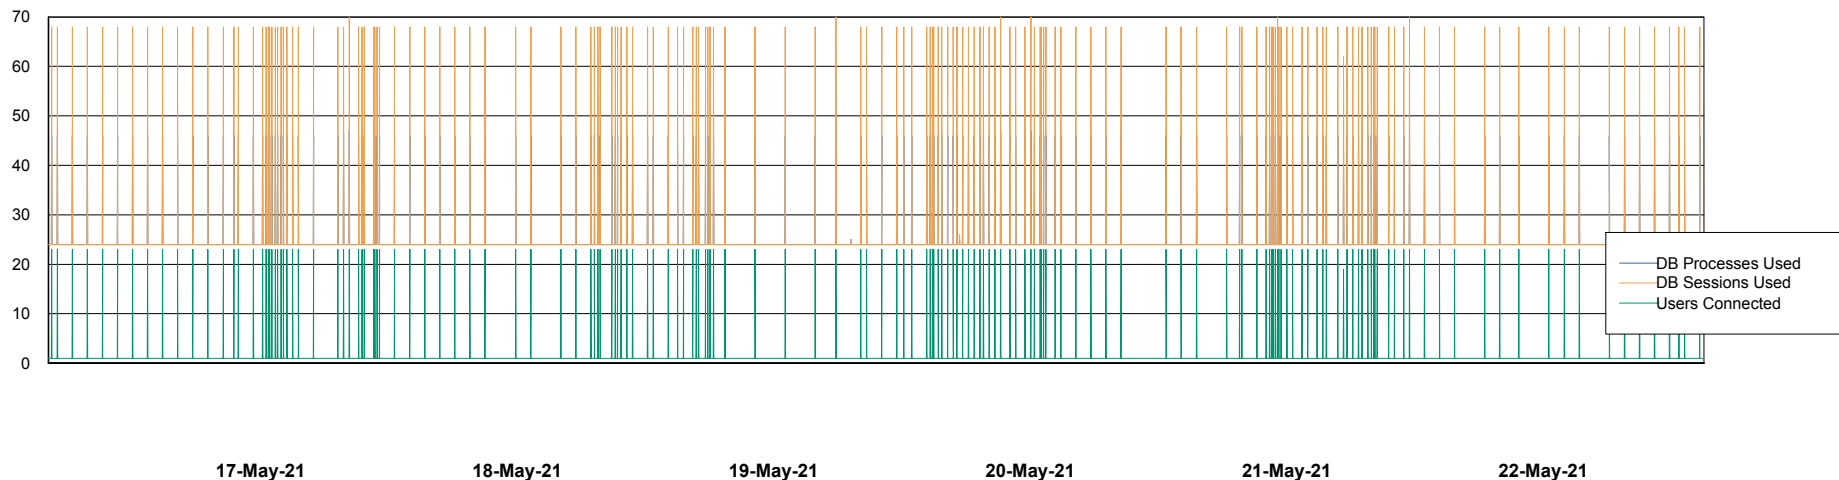

Weekly SLA Customer Report

Customer AUJ_Production
Database ID 41

Database Performance AUJ_DB4_Primary

Weekly SLA Customer Report

Customer AUJ_Production
Database ID 41

Database Performance AUJ_DB5_Standby

Weekly SLA Customer Report

Customer AUJ_Production
Database ID 41

Database Performance AUJ_DB6_Standby2

Weekly SLA Customer Report

Customer AUJ_Production
Database ID 41

Database Performance AUJDB_BI

Weekly SLA Customer Report