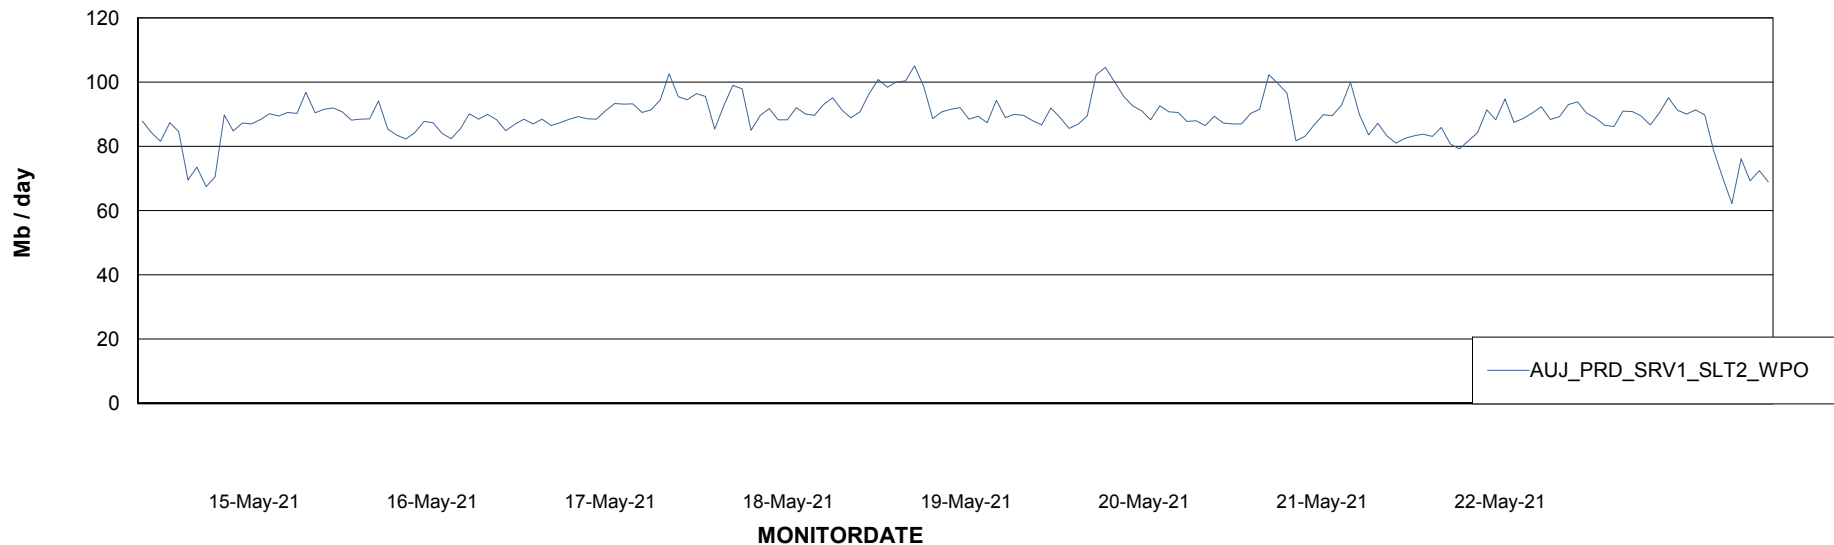

ABSSolute Web Component Services

Avg memory used per ABS Web component