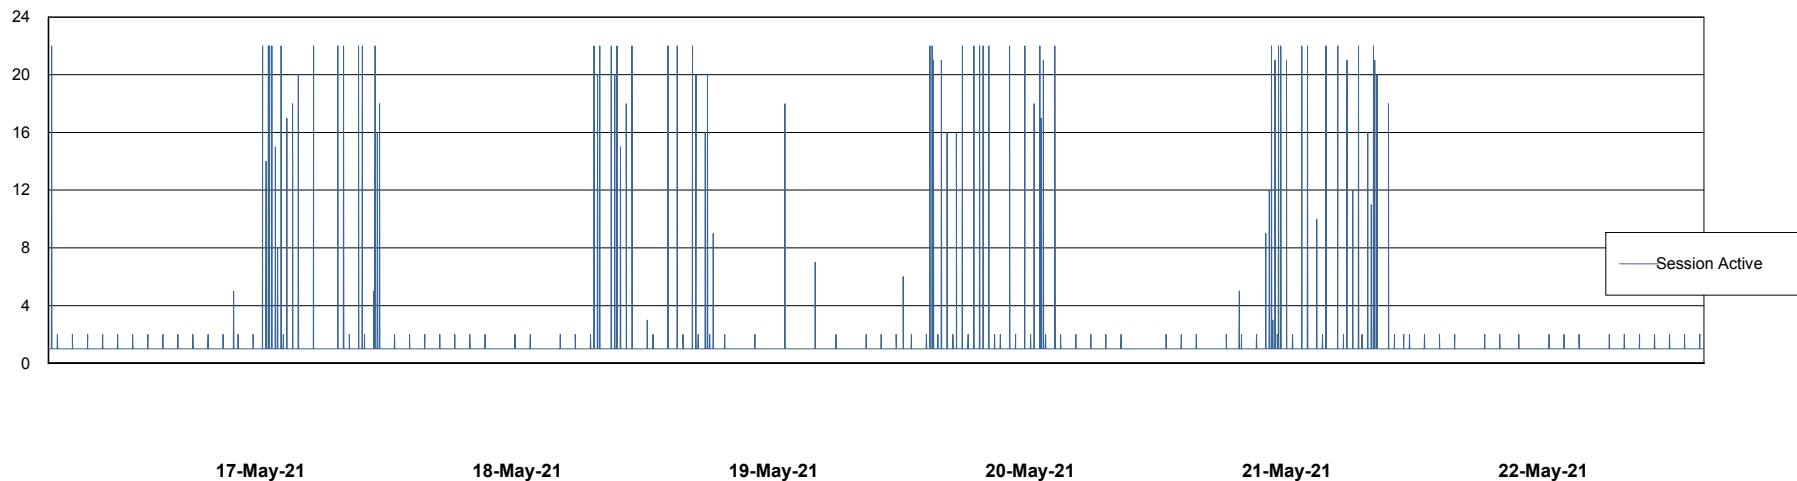

Weekly SLA Customer Report

Customer AUJ_Production
Database ID 41

Database Performance AUJ_DB4_Primary

Weekly SLA Customer Report

Customer AUJ_Production
Database ID 41

Database Performance AUJ_DB5_Standby

Weekly SLA Customer Report

Customer AUJ_Production
Database ID 41

Database Performance AUJ_DB6_Standby2

Weekly SLA Customer Report

Customer AUJ_Production
Database ID 41

Database Performance AUJDB_BI

Weekly SLA Customer Report