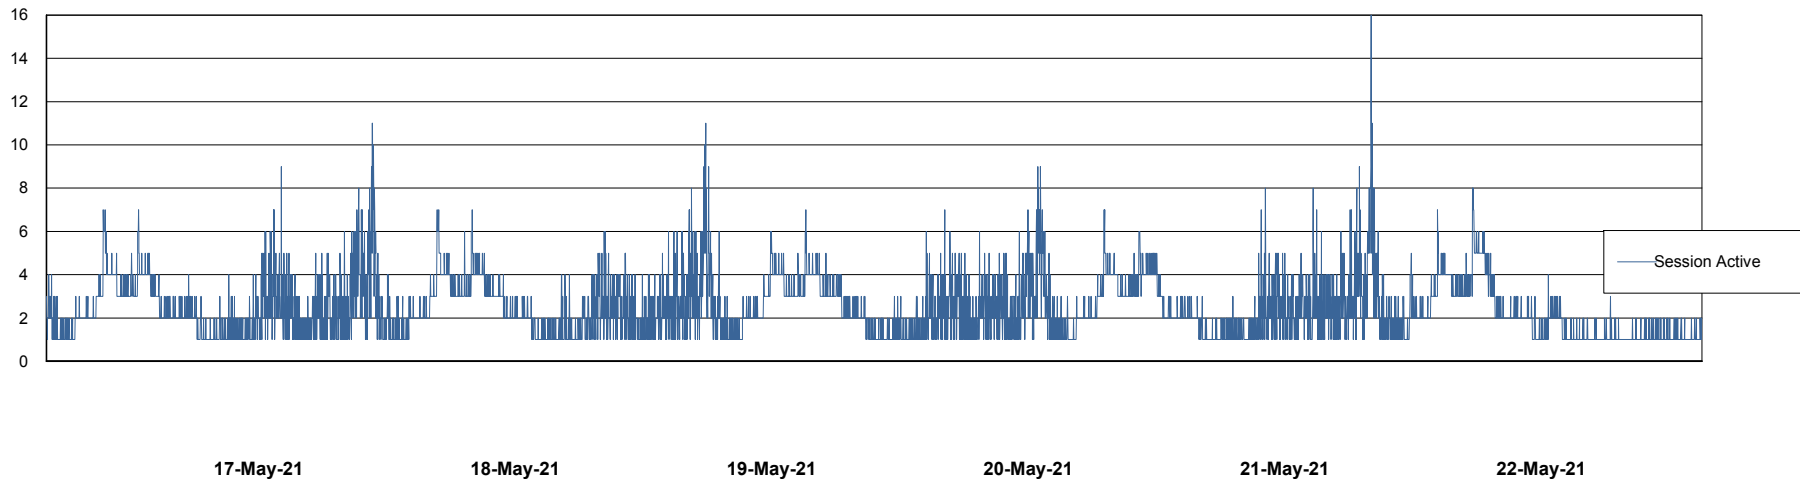

Weekly SLA Customer Report

Customer AUJ_Production
Database ID 41

Harddisk Usage AUJ_PRD_ORACLE_BI1

	Free disk space on / (%)	Total disk space on / (Gb)	Used disk space on / (Gb)
22-May-21	22	526	391
21-May-21	22	526	388
20-May-21	22	526	387
19-May-21	22	526	387
18-May-21	22	526	387
17-May-21	22	526	387
16-May-21	22	526	390

Weekly SLA Customer Report

Customer AUJ_Production
Database ID 41

Database Performance AUJ_DB4_Primary

Weekly SLA Customer Report

Customer AUJ_Production
Database ID 41

Database Performance AUJ_DB5_Standby