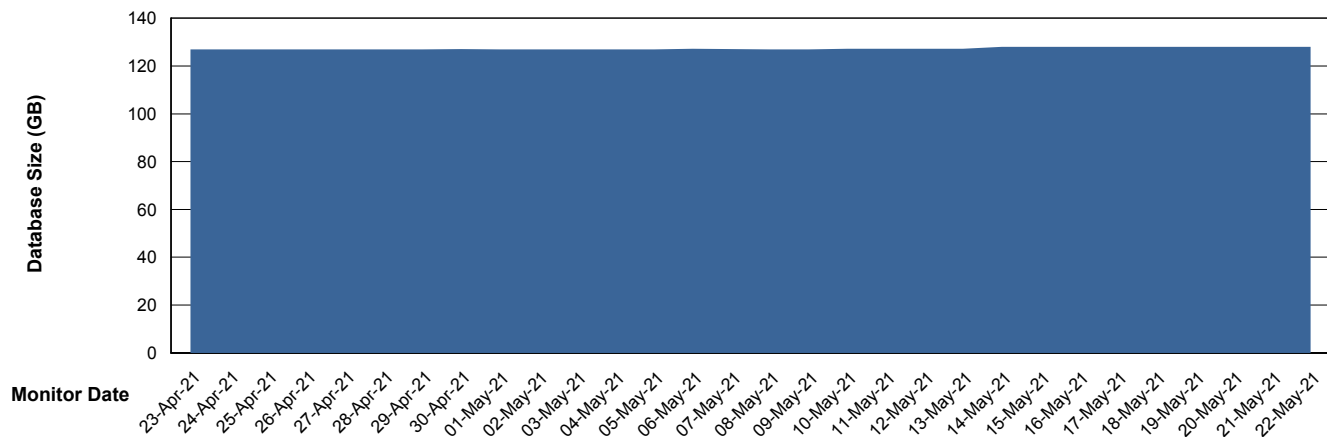

Customer AUJ_Production
Database ID 41

Database Performance AUJDB_BI_TS1

Weekly SLA Customer Report

Customer AUJ_Production
Database ID 41

DATABASE SIZE AUJ_DB4_Primary

Database growth over last month

DATABASE SIZE AUJDB_BI

Database growth over last month

Weekly SLA Customer Report

Customer AUJ_Production
Database ID 41

DATABASE SIZE AUJDB_BI_TS1

Database growth over last month

Weekly SLA Customer Report

Customer AUJ_Production
Database ID 41