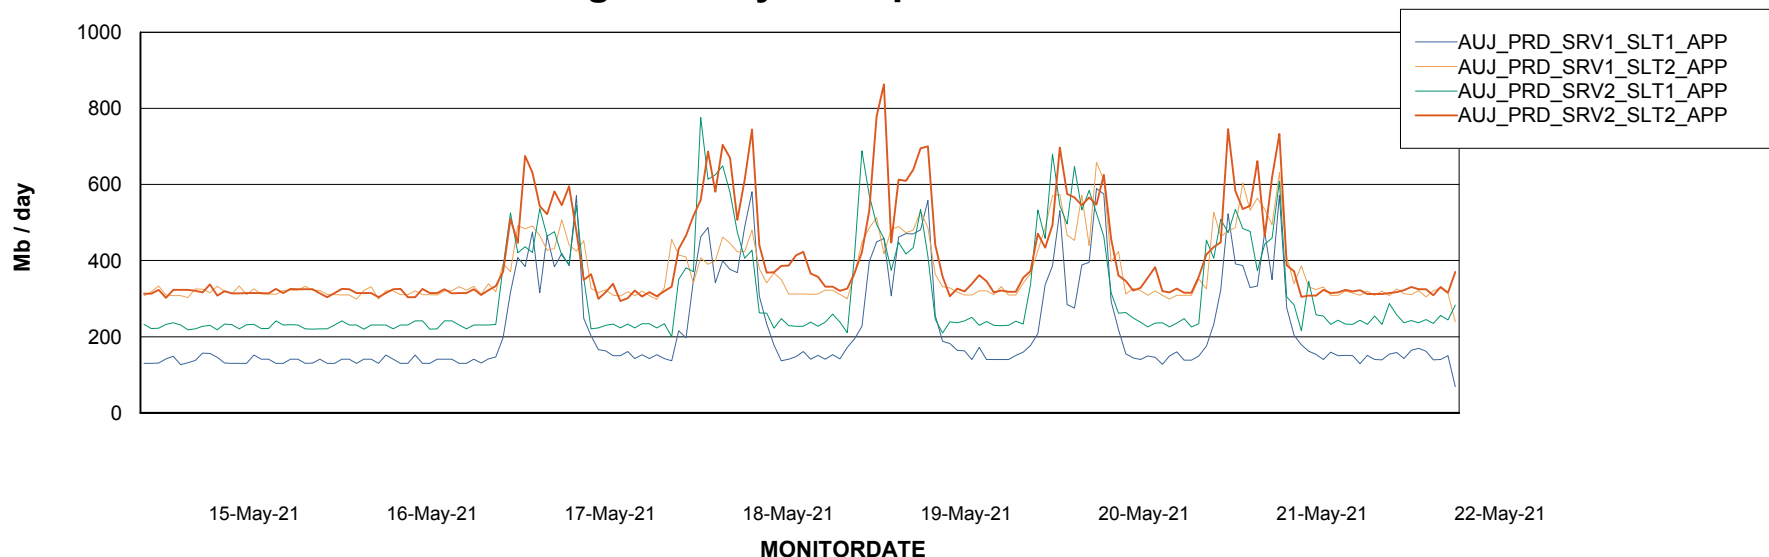

ABSSolute Application Server Services

Avg memory used per ABS Server Service