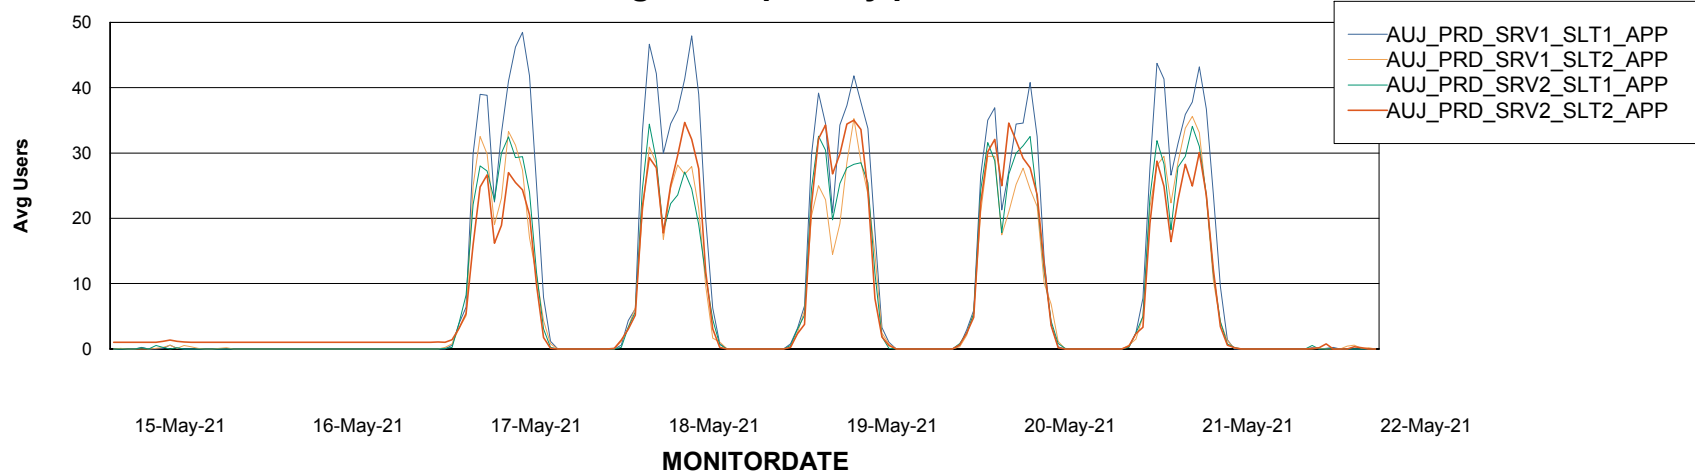

Avg users per day per ABS server