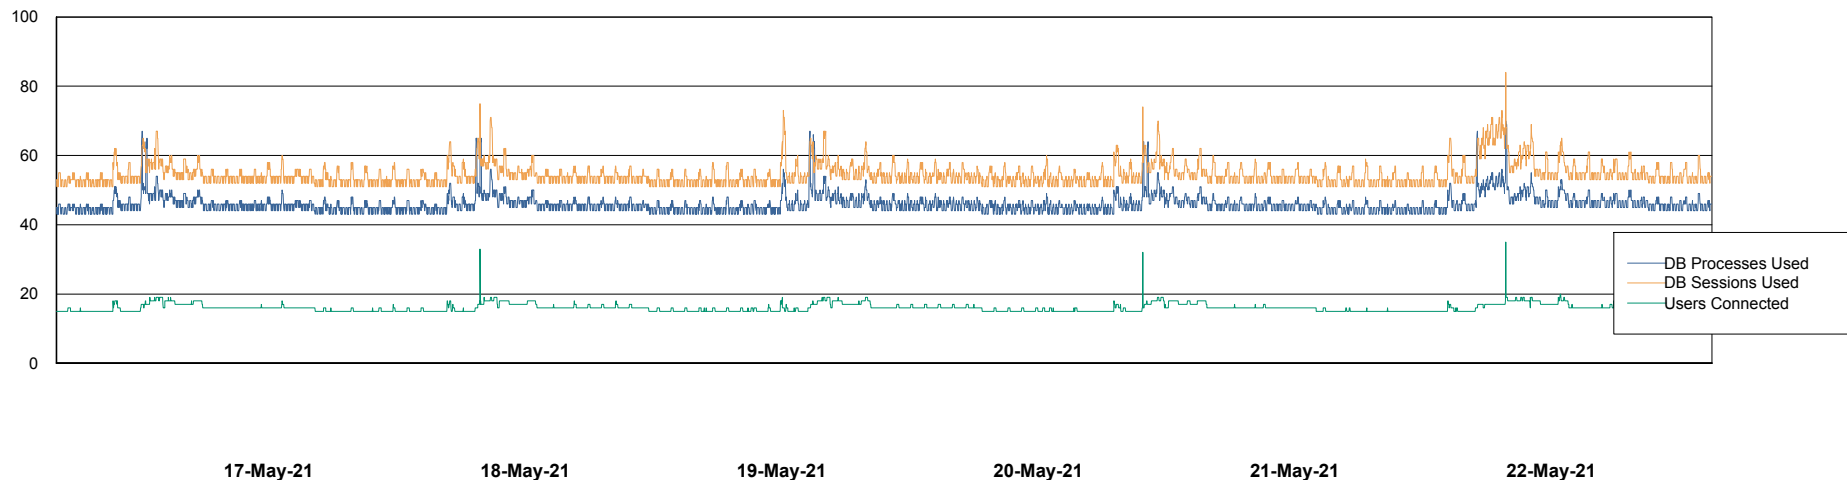

Weekly SLA Customer Report

Customer AUJ_Production
Database ID 41

Database Performance AUJ_DB6_Standby2

Weekly SLA Customer Report

Customer AUJ_Production
Database ID 41

Database Performance AUJDB_BI

Weekly SLA Customer Report