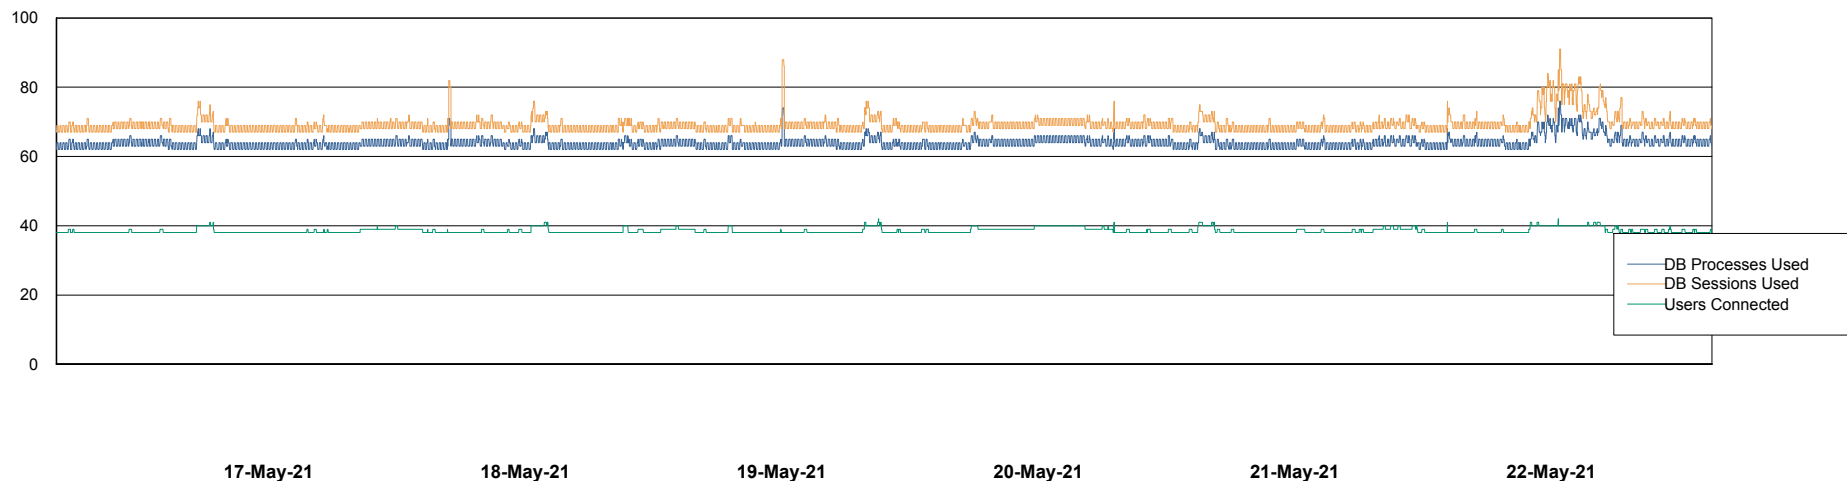

Database Performance AUJDB_BI_TS1