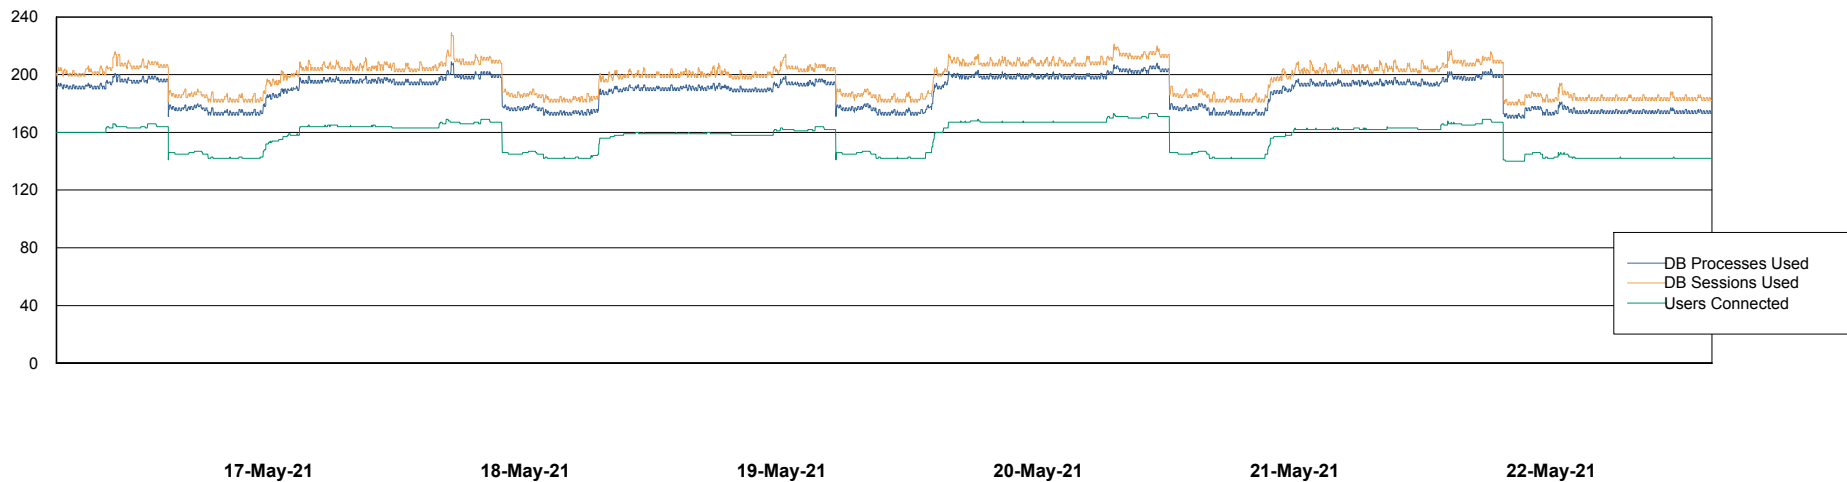

Weekly SLA Customer Report

Customer AUJ_Production
Database ID 41

Harddisk Usage AUJ_PRD_ORACLE_BI1

	Free disk space on / (%)	Total disk space on / (Gb)	Used disk space on / (Gb)
22-May-21	22	526	391
21-May-21	22	526	388
20-May-21	22	526	387
19-May-21	22	526	387
18-May-21	22	526	387
17-May-21	22	526	387
16-May-21	22	526	390

Weekly SLA Customer Report

Customer AUJ_Production
Database ID 41

Database Performance AUJ_DB4_Primary

Weekly SLA Customer Report

Customer AUJ_Production
Database ID 41

Database Performance AUJ_DB5_Standby