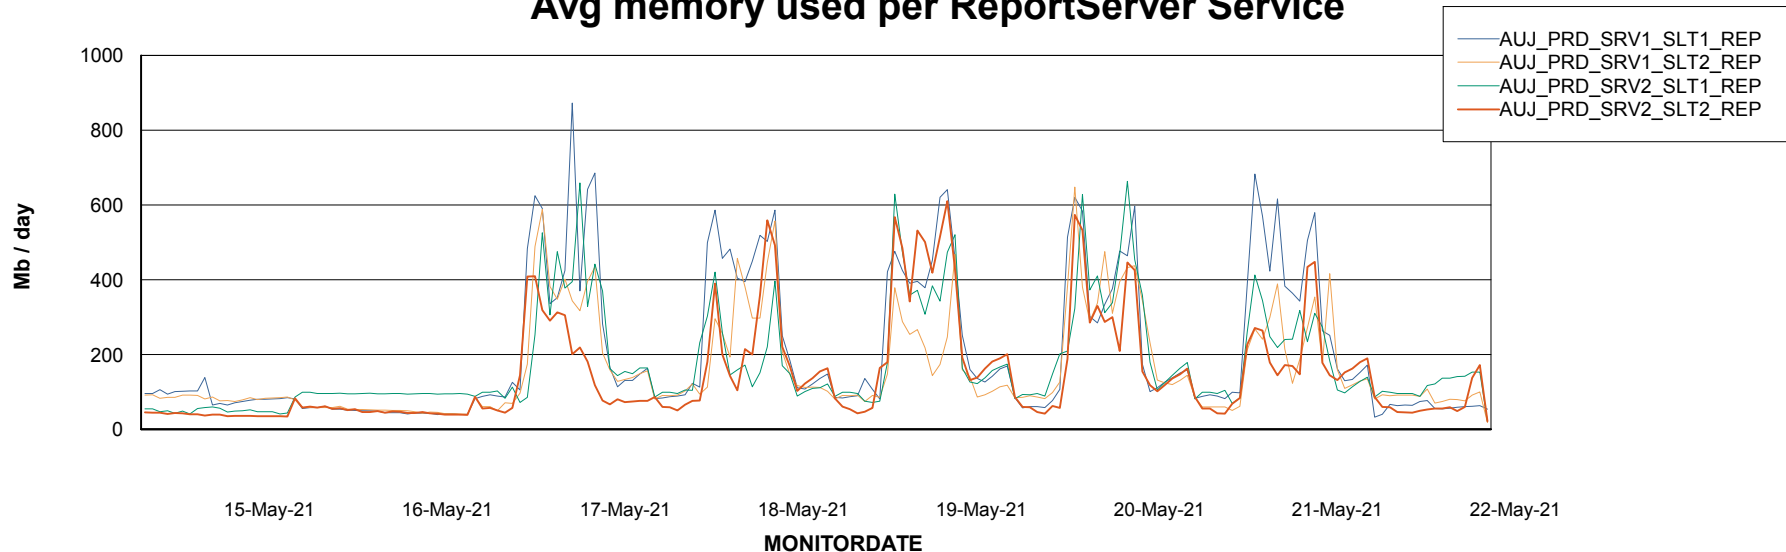

Avg memory used per ABS Server Service

Avg users per day per ABS server

Weekly SLA Customer Report

Customer AUJ_Production
Database ID 41

ABSSolute Application ReportServer Services

Avg memory used per ReportServer Service