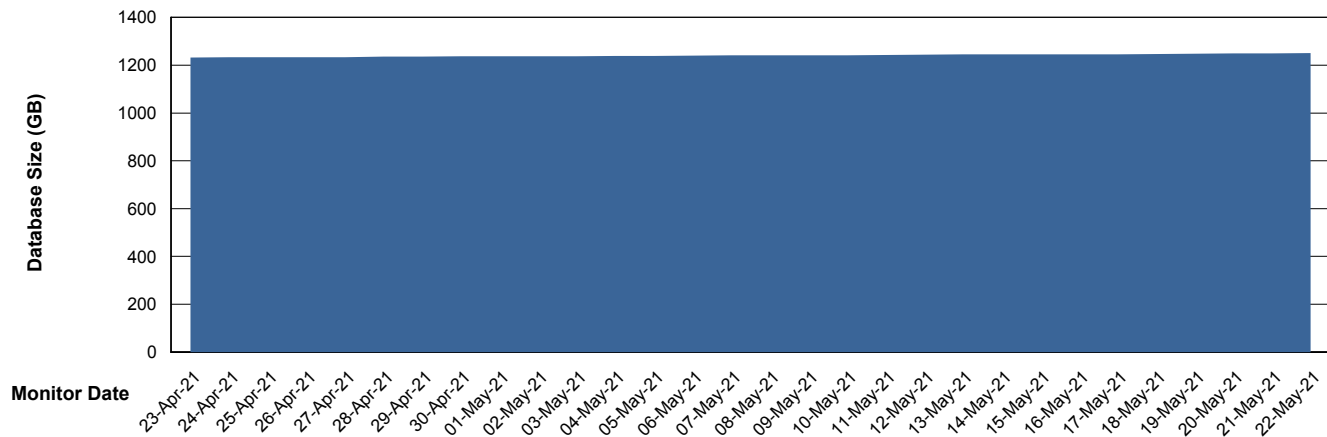

Customer AUJ_Production
Database ID 41

Database Performance AUJDB_BI_TS1

Weekly SLA Customer Report

Customer AUJ_Production
Database ID 41

DATABASE SIZE AUJ_DB4_Primary

Database growth over last month

DATABASE SIZE AUJDB_BI

Database growth over last month

Weekly SLA Customer Report

Customer AUJ_Production
Database ID 41

DATABASE SIZE AUJDB_BI_TS1

Database growth over last month

Weekly SLA Customer Report

Customer AUJ_Production
Database ID 41