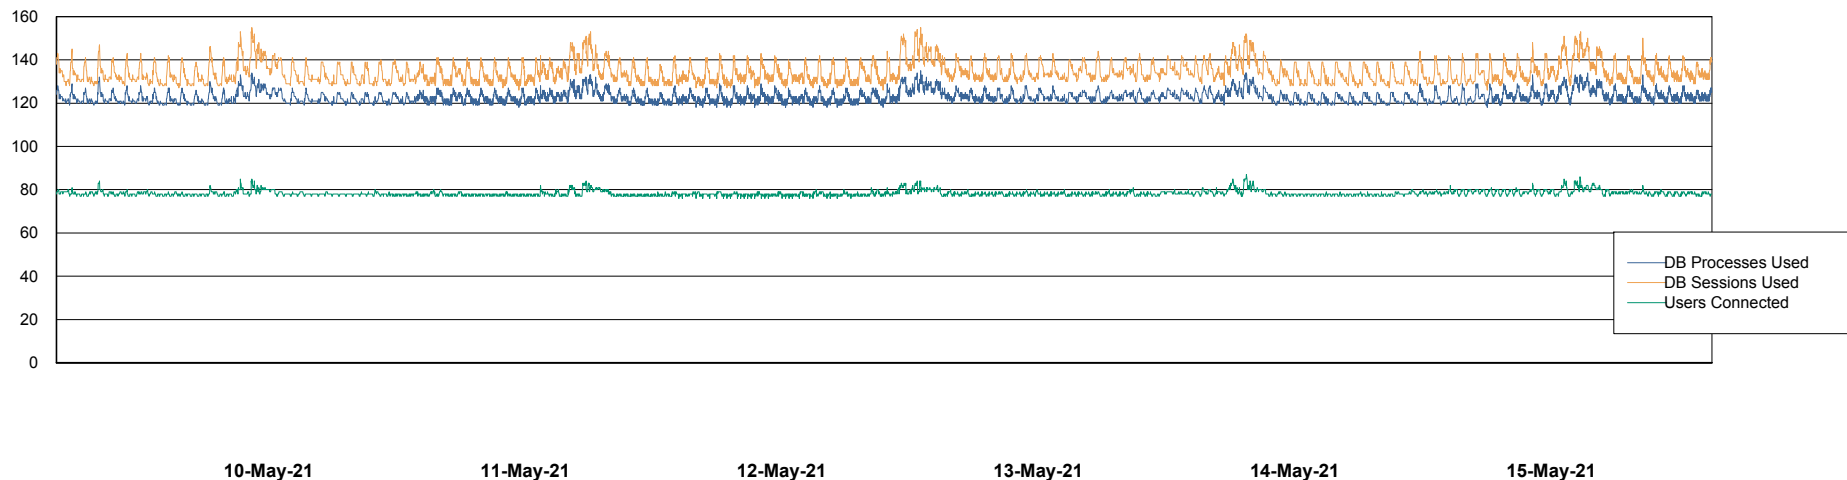

Database Performance VOSBIDB_Production