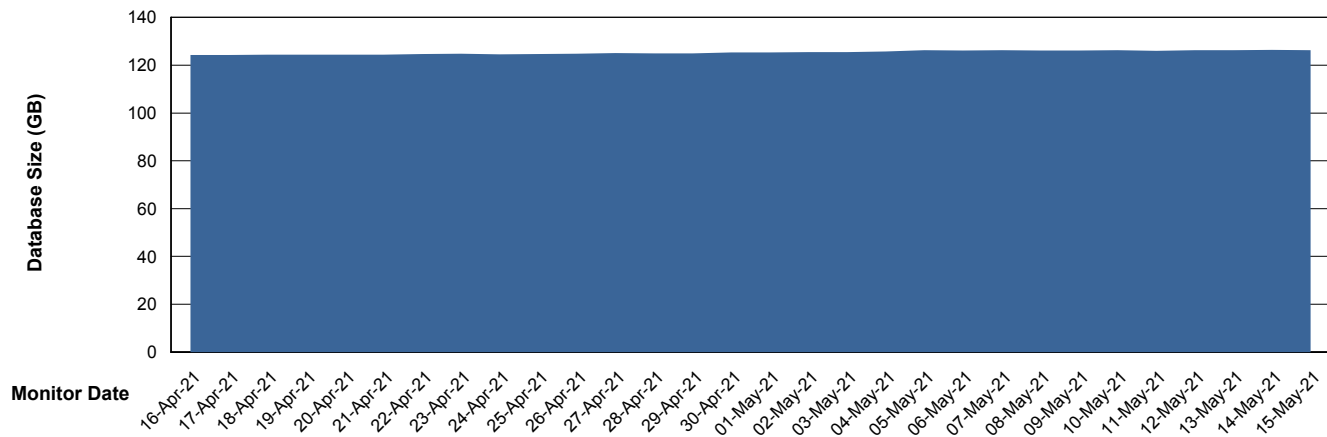

DATABASE SIZE VOSBIDB_Production

Database growth over last month