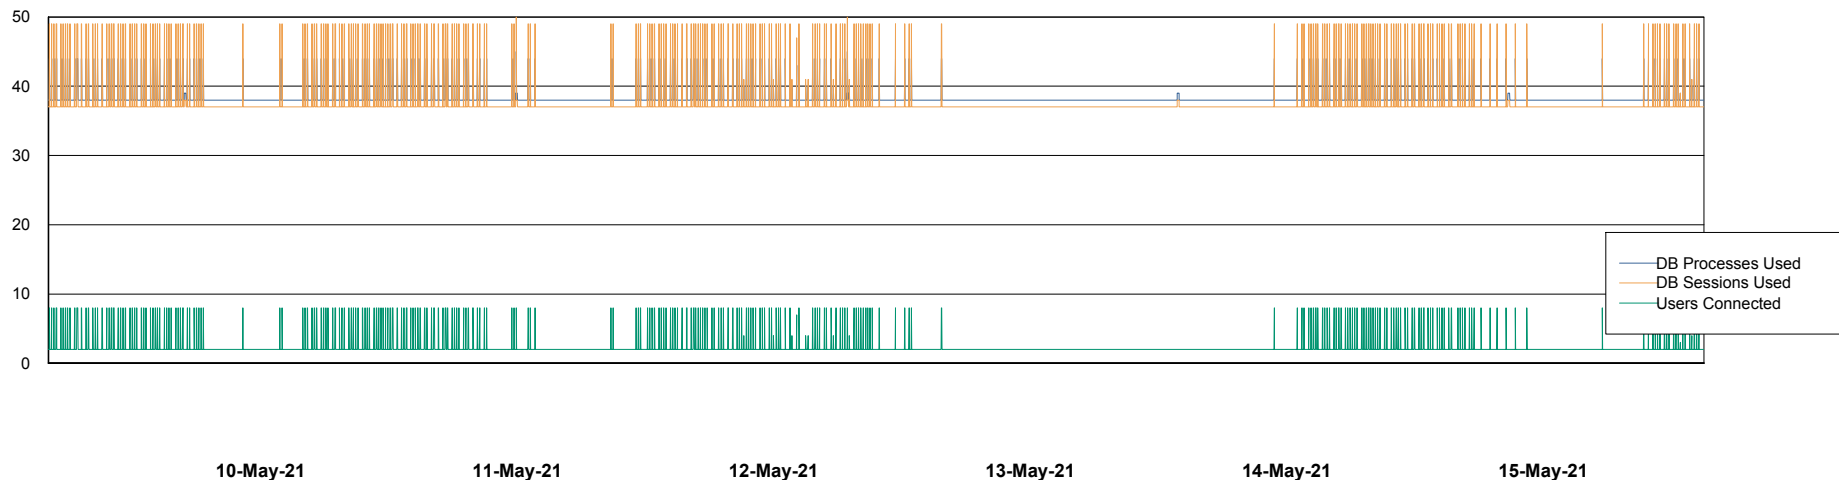

Database Performance VOSDB_Standby