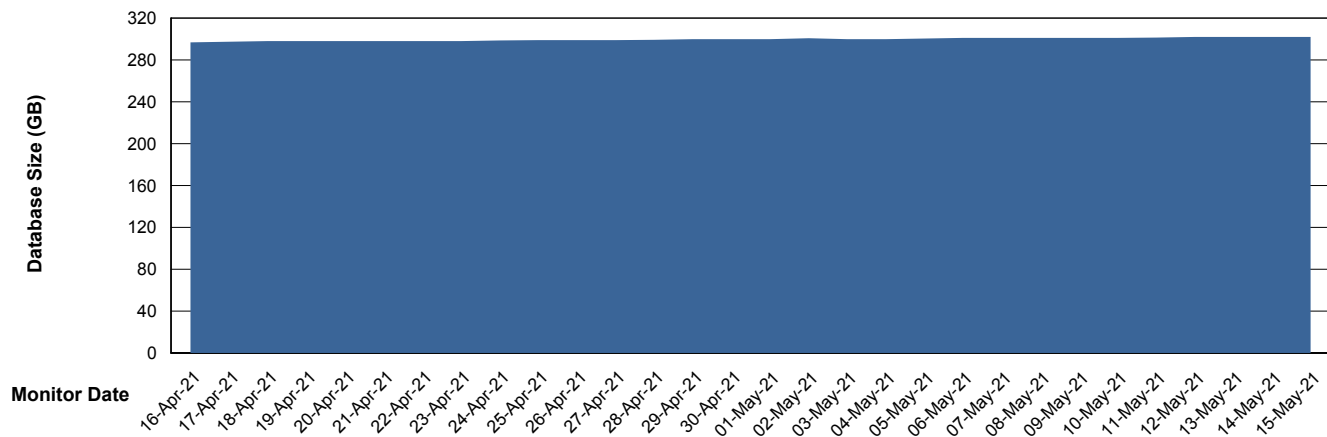

DATABASE SIZE VOSDB_Production

Database growth over last month