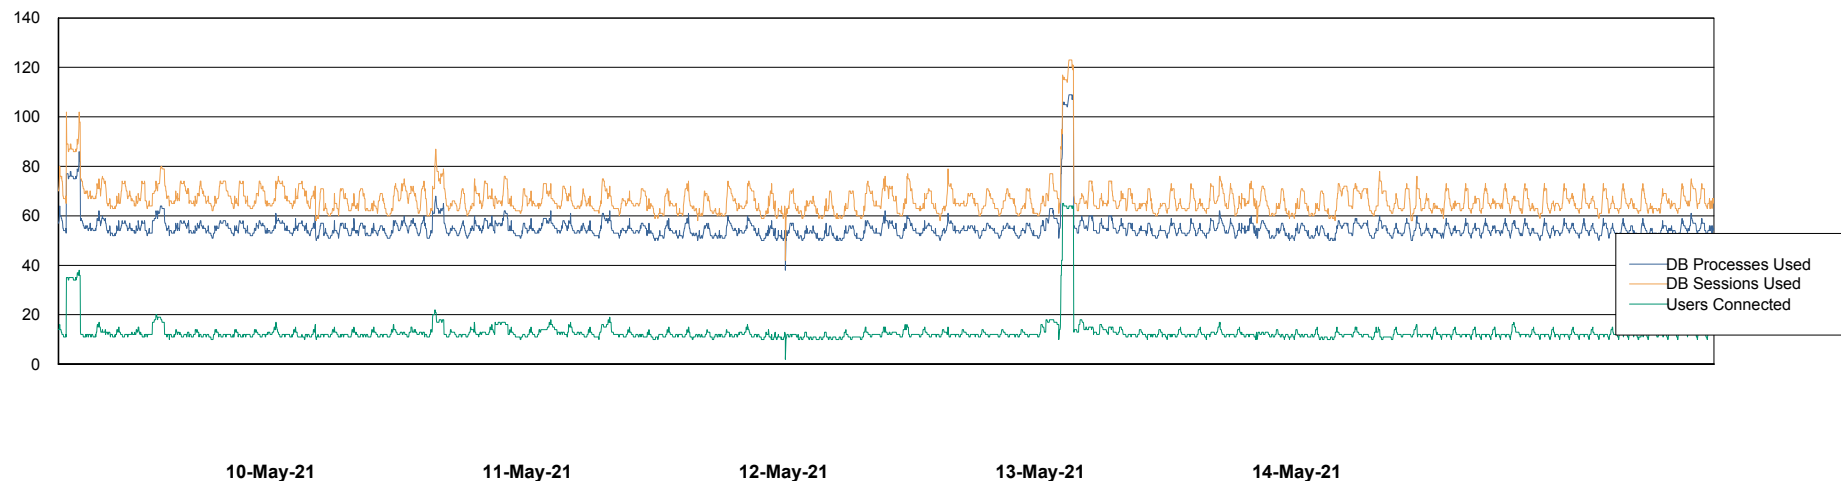

Weekly SLA Customer Report

Customer VEN_Production
Database ID 35

Weekly SLA Customer Report

Customer VEN_Production
Database ID 35

Database Performance VENDB_BI

Weekly SLA Customer Report

Customer VEN_Production
Database ID 35

Database Performance VENDB_Production

Weekly SLA Customer Report

Customer VEN_Production
Database ID 35

Database Performance VENDB_Standby

Weekly SLA Customer Report

Customer VEN_Production
Database ID 35

DATABASE SIZE VENDB_BI