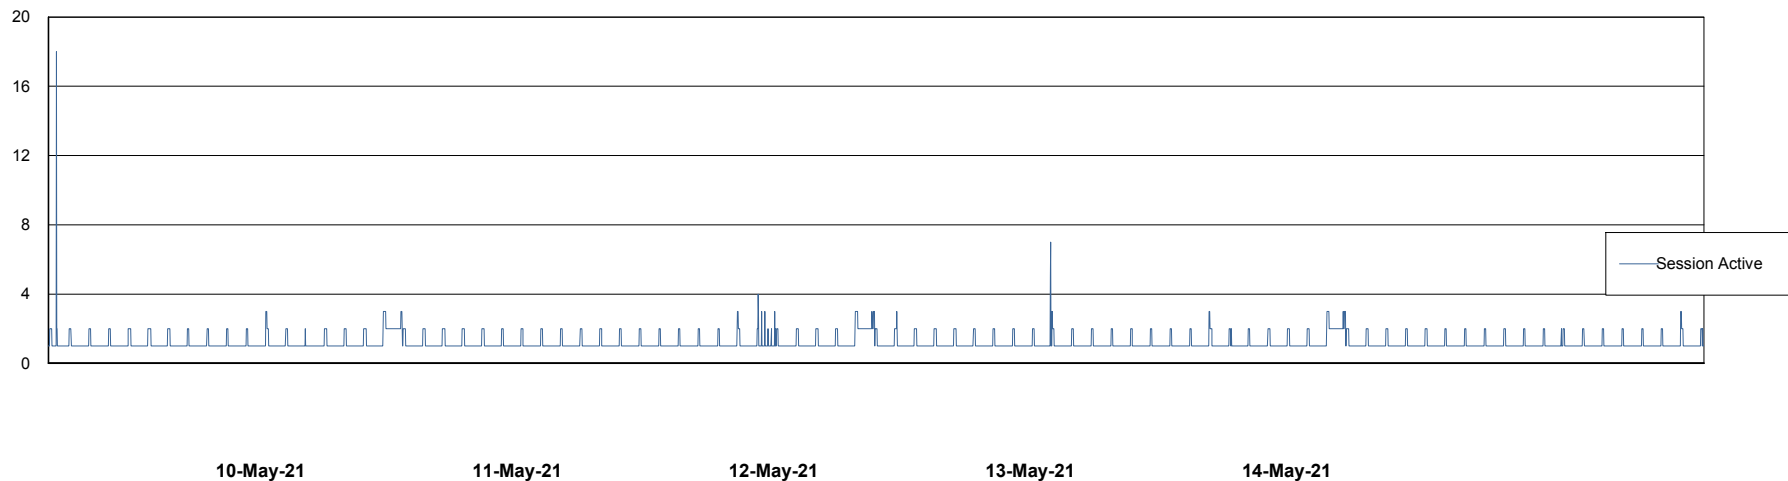

Weekly SLA Customer Report

Customer VEN_Production
Database ID 35

Weekly SLA Customer Report

Customer VEN_Production
Database ID 35

Database Performance VENDB_BI

Weekly SLA Customer Report

Customer VEN_Production
Database ID 35

Database Performance VENDB_Production

Weekly SLA Customer Report

Customer VEN_Production
Database ID 35

Database Performance VENDB_Standby

Weekly SLA Customer Report

Customer VEN_Production
Database ID 35

DATABASE SIZE VENDB_BI