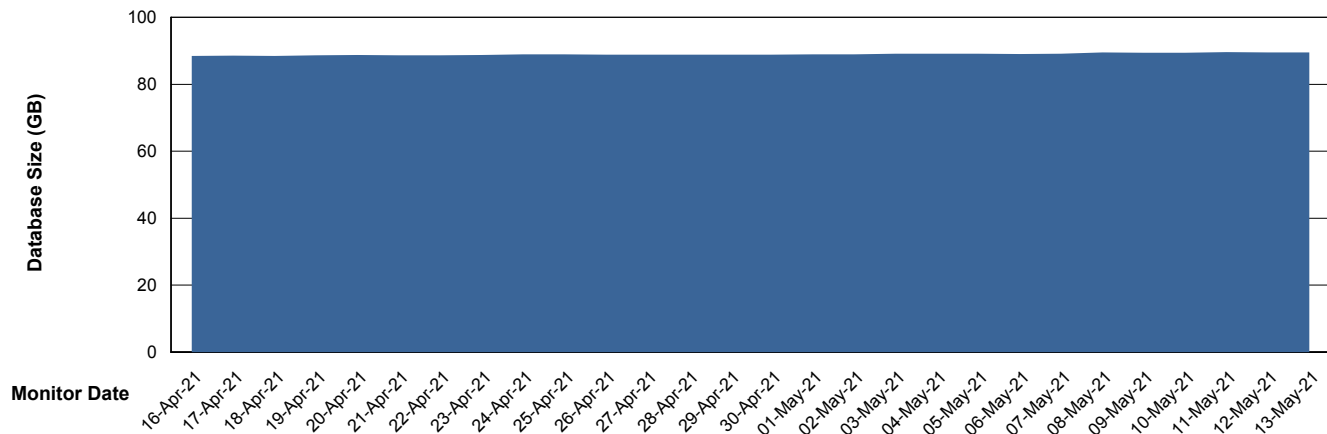

Database Performance VENDB_Production

Weekly SLA Customer Report

Customer VEN_Production
Database ID 35

Database Performance VENDB_Standby

Weekly SLA Customer Report

Customer VEN_Production
Database ID 35

DATABASE SIZE VENDB_BI

Database growth over last month

DATABASE SIZE VENDB_Production

Database growth over last month

Weekly SLA Customer Report

Customer VEN_Production
Database ID 35

Database Tablespace VENDB_BI

Date	Tablespace Name	Filesize (Gb)	Usedsize (Gb)	Percentage free
14-May-21	ABSDATA	0	31	100
	INDX	0	45	100
13-May-21	ABSDATA	130	31	76
	INDX	55	45	18
12-May-21	ABSDATA	130	31	76
	INDX	55	45	18
11-May-21	ABSDATA	130	31	76
	INDX	55	45	18
10-May-21	ABSDATA	130	31	76
	INDX	55	45	18
09-May-21	ABSDATA	130	31	76
	INDX	55	45	18