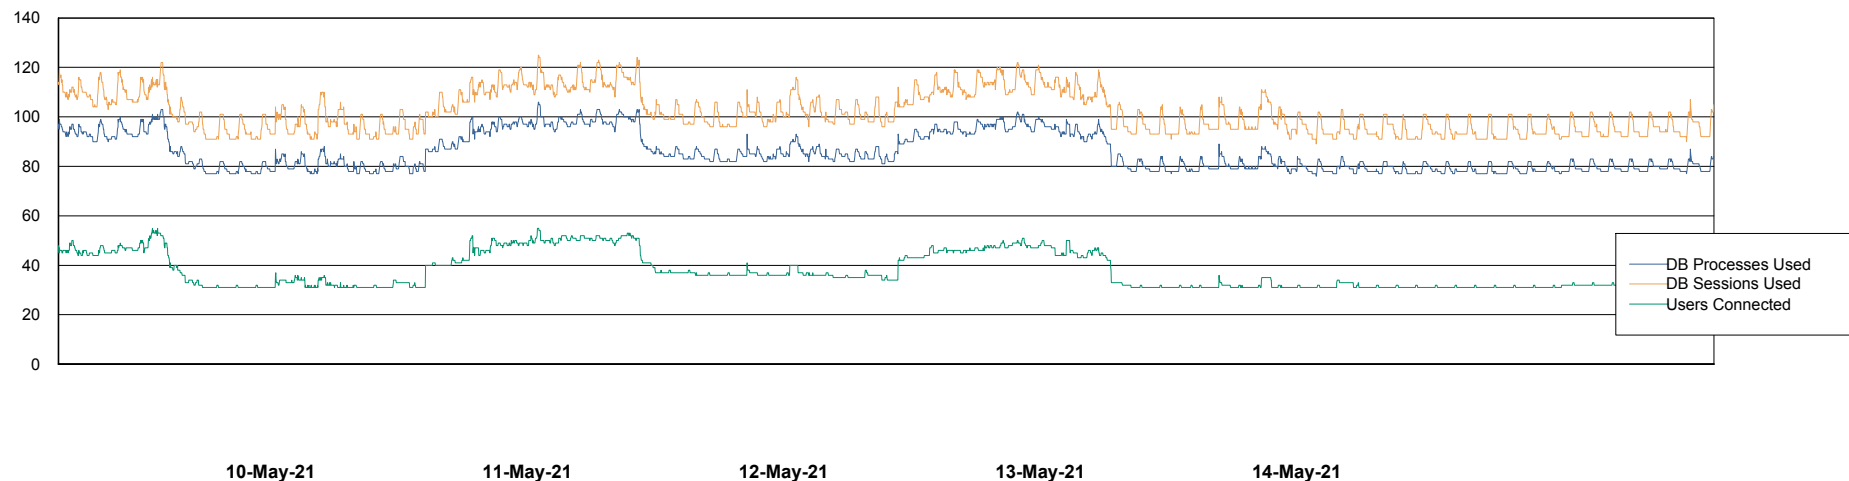

Weekly SLA Customer Report

Customer VEN_Production
Database ID 35

Weekly SLA Customer Report

Customer VEN_Production
Database ID 35

Database Performance VENDB_BI

Weekly SLA Customer Report

Customer VEN_Production
Database ID 35

Database Performance VENDB_Production

Weekly SLA Customer Report

Customer VEN_Production
Database ID 35

Database Performance VENDB_Standby

Weekly SLA Customer Report

Customer VEN_Production
Database ID 35

DATABASE SIZE VENDB_BI