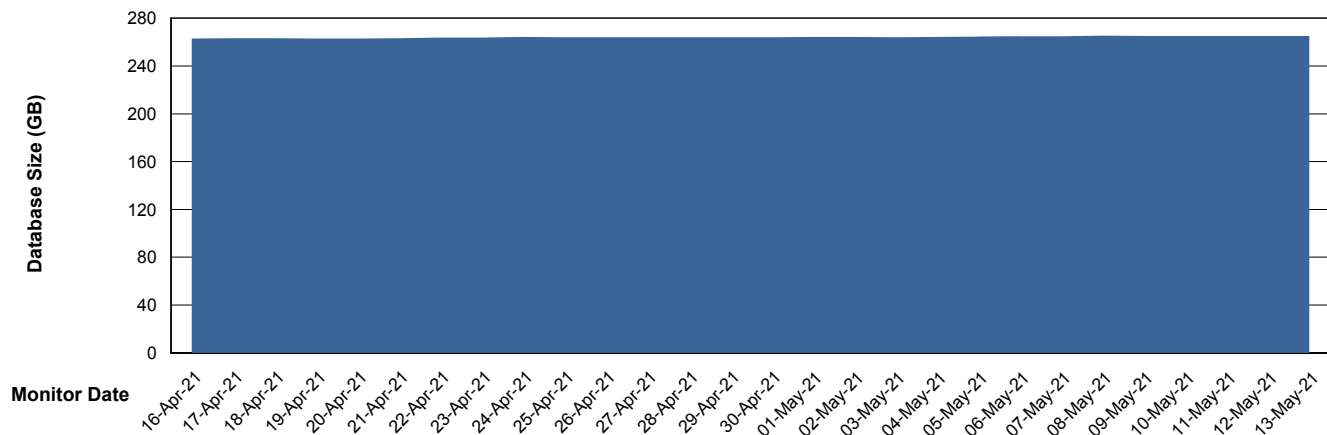

Database Performance VENDB_Production

Weekly SLA Customer Report

Customer VEN_Production
Database ID 35

Database Performance VENDB_Standby

Weekly SLA Customer Report

Customer VEN_Production
Database ID 35

DATABASE SIZE VENDB_BI

Database growth over last month

DATABASE SIZE VENDB_Production

Database growth over last month

Weekly SLA Customer Report

Customer VEN_Production
Database ID 35

Database Tablespace VENDB_BI

Date	Tablespace Name	Filesize (Gb)	Usedsize (Gb)	Percentage free
14-May-21	ABSDATA	0	31	100
	INDX	0	45	100
13-May-21	ABSDATA	130	31	76
	INDX	55	45	18
12-May-21	ABSDATA	130	31	76
	INDX	55	45	18
11-May-21	ABSDATA	130	31	76
	INDX	55	45	18
10-May-21	ABSDATA	130	31	76
	INDX	55	45	18
09-May-21	ABSDATA	130	31	76
	INDX	55	45	18