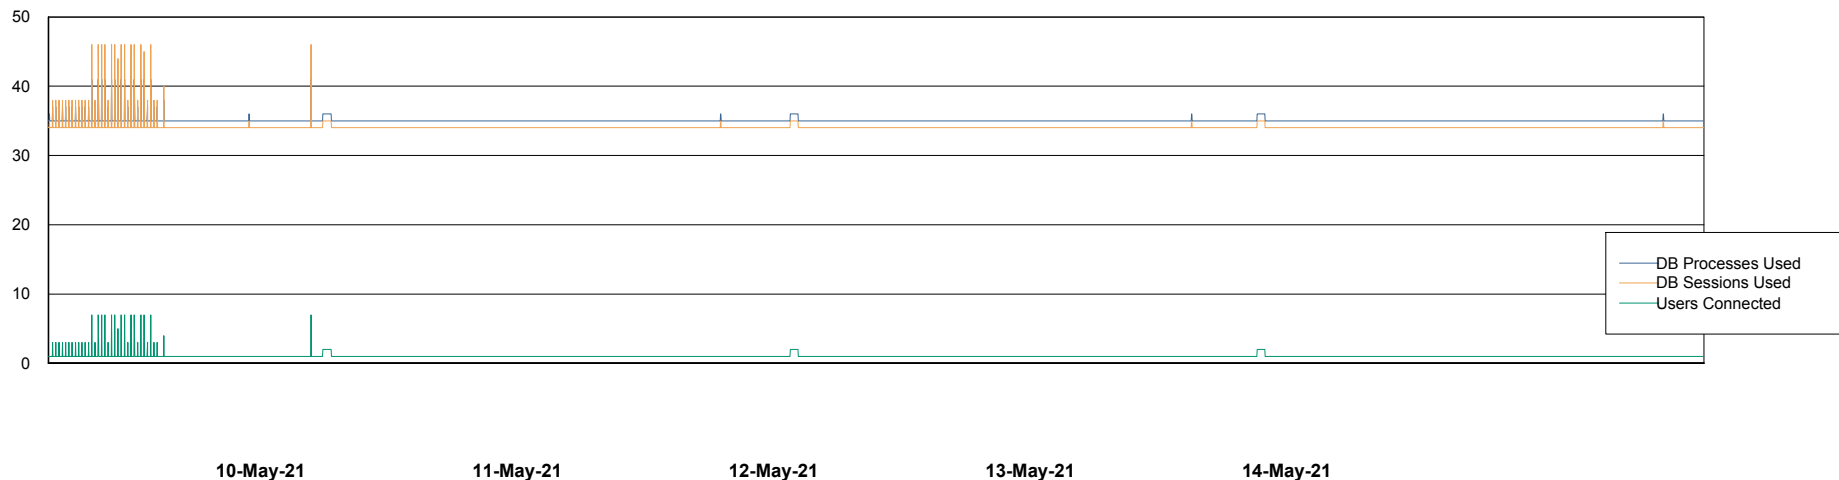

Database Performance VENDB_Production

Weekly SLA Customer Report

Customer VEN_Production
Database ID 35

Database Performance VENDB_Standby

Weekly SLA Customer Report

Customer VEN_Production
Database ID 35

DATABASE SIZE VENDB_BI