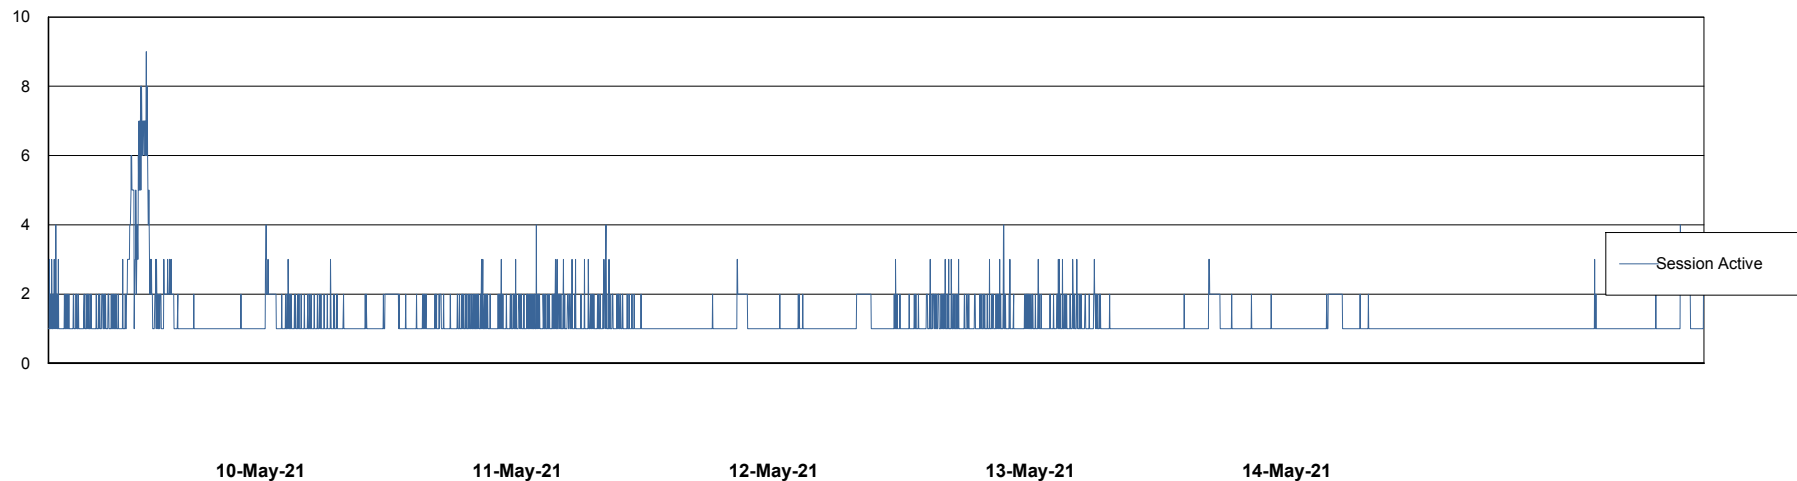

Weekly SLA Customer Report

Customer VEN_Production
Database ID 35

Weekly SLA Customer Report

Customer VEN_Production
Database ID 35

Database Performance VENDB_BI

Weekly SLA Customer Report

Customer VEN_Production
Database ID 35

Database Performance VENDB_Production

Weekly SLA Customer Report

Customer VEN_Production
Database ID 35

Database Performance VENDB_Standby

Weekly SLA Customer Report

Customer VEN_Production
Database ID 35

DATABASE SIZE VENDB_BI