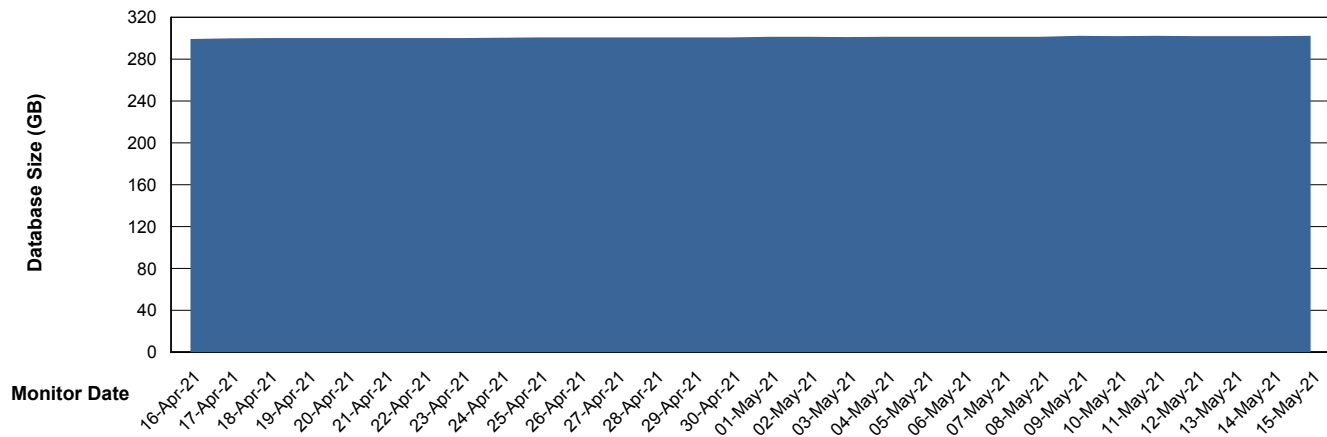

Database growth over last month

Database Tablespace STKDB_ABS1 Production Database

Date	Tablespace Name	Filesize (Gb)	Usedsize (Gb)	Percentage free
15-May-21	ABSDATA	177	122	31
	INDX	206	171	17
14-May-21	ABSDATA	177	122	31
	INDX	206	171	17
13-May-21	ABSDATA	177	123	31
	INDX	206	171	17
12-May-21	ABSDATA	177	122	31
	INDX	206	171	17
11-May-21	ABSDATA	177	122	31
	INDX	206	171	17
10-May-21	ABSDATA	177	122	31
	INDX	206	171	17
09-May-21	ABSDATA	177	122	31
	INDX	206	171	17