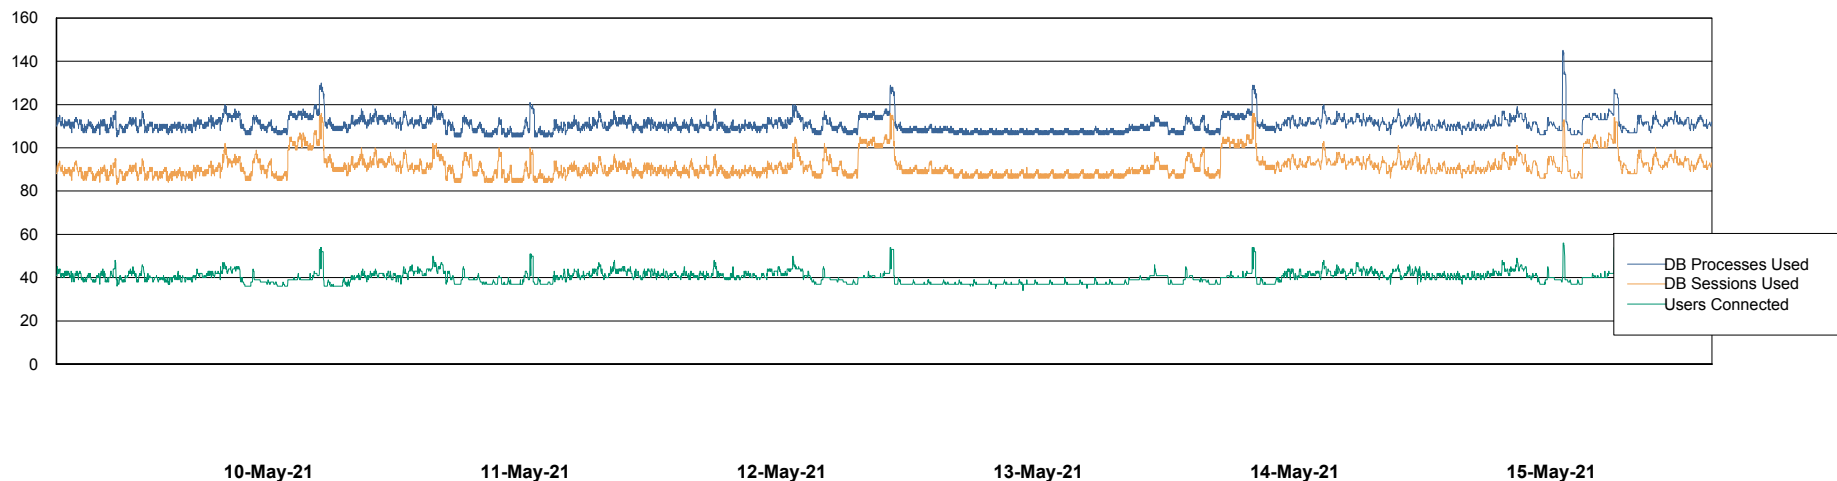

Database Performance STKDB_ABS1 Production Database