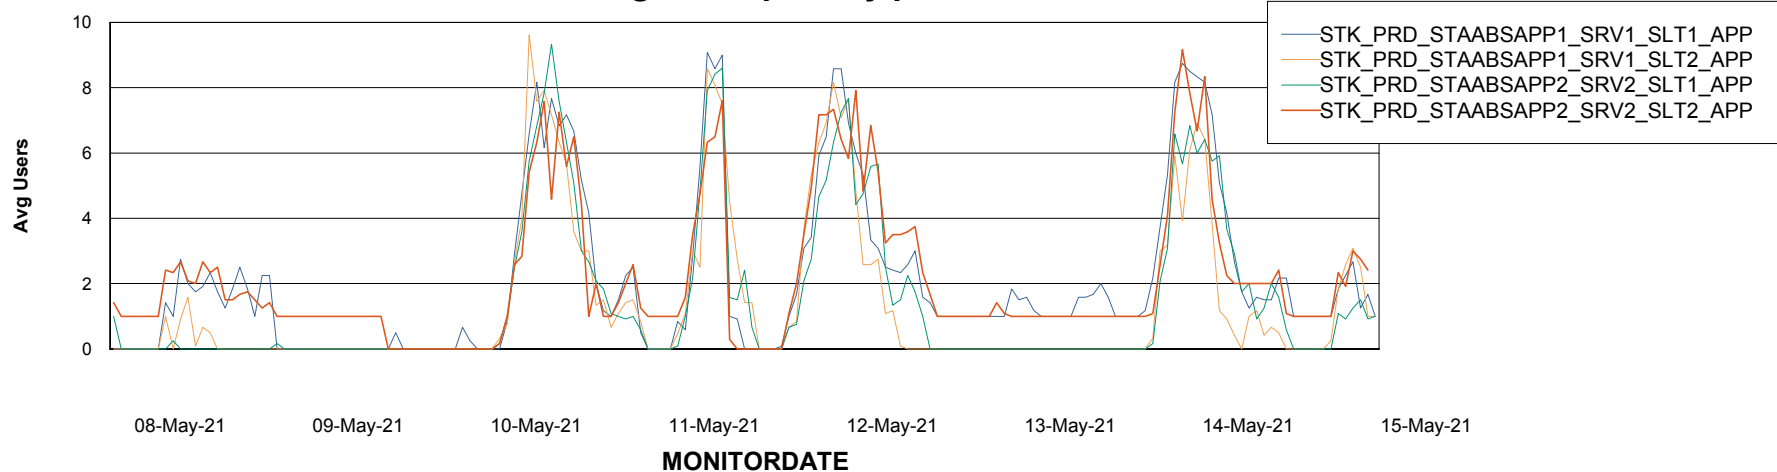

Avg users per day per ABS server