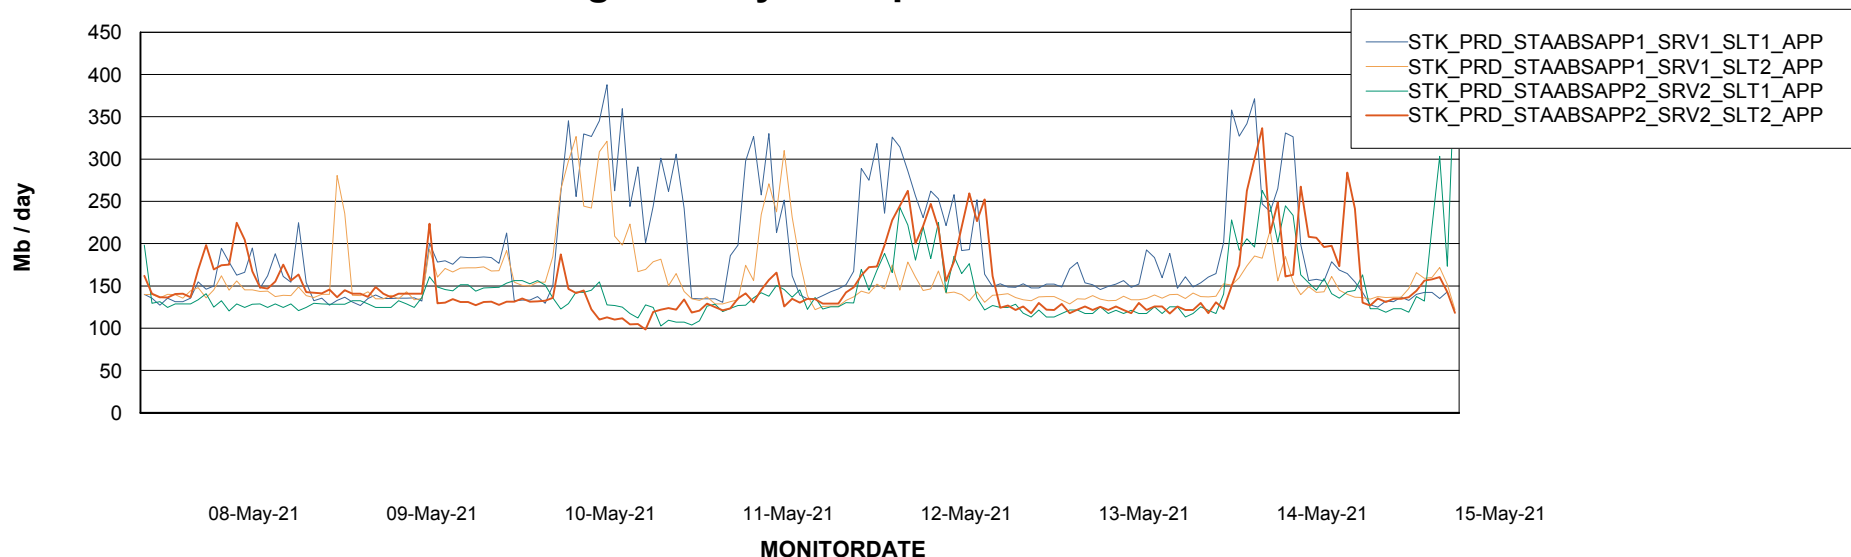

ABSolute Application Server Services

Avg memory used per ABS Server Service