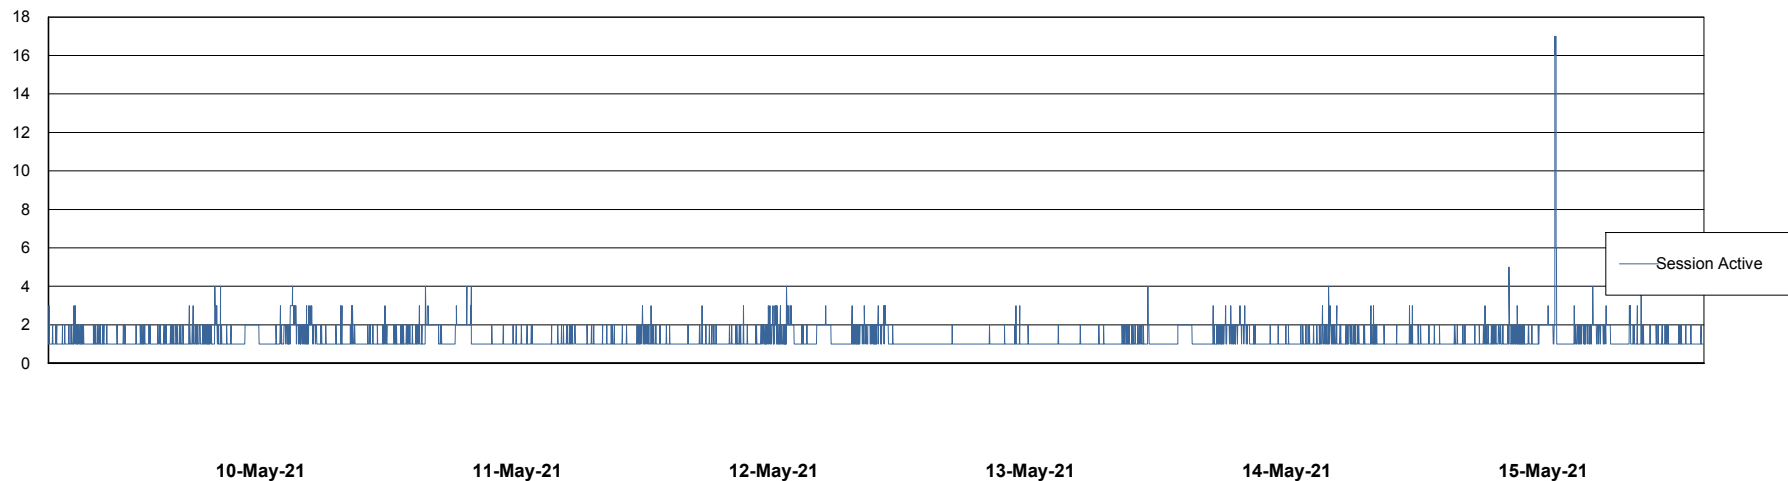

Database Performance STKDB_ABS1 Production Database