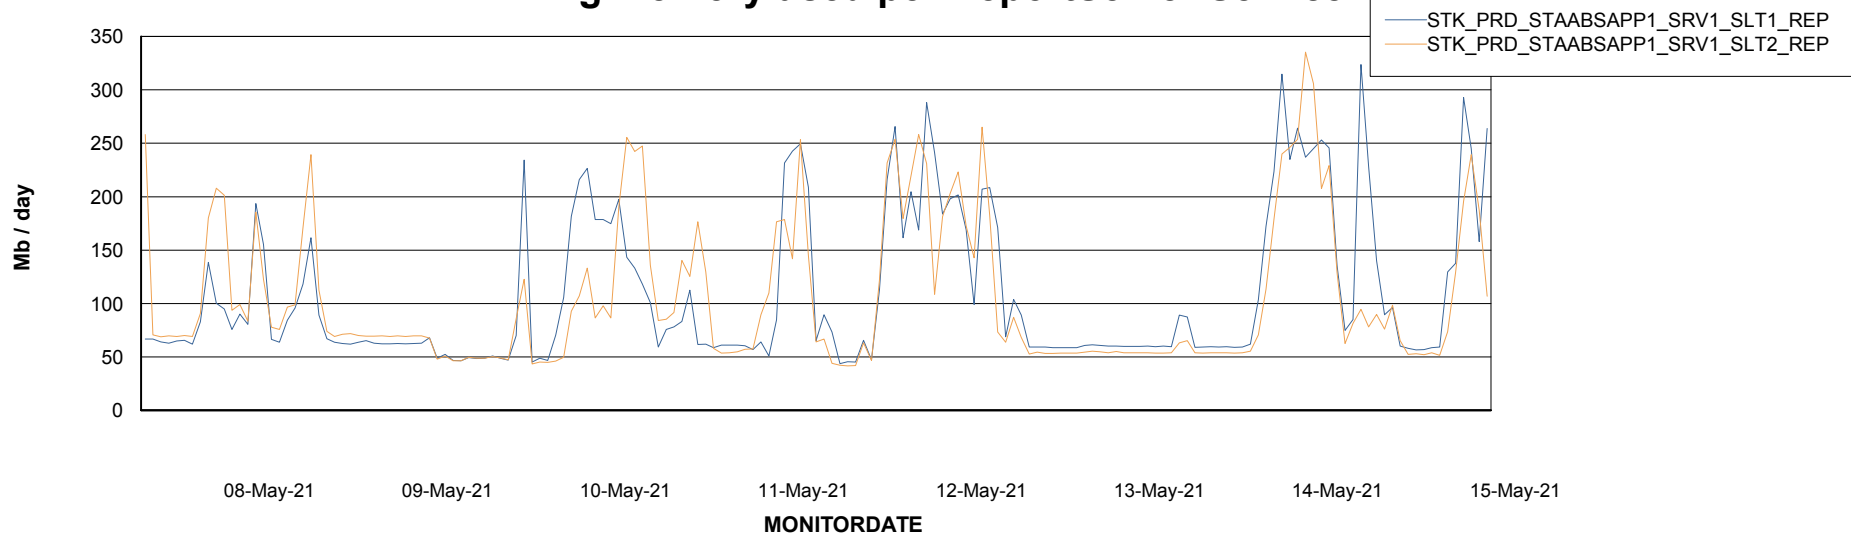

ABSSolute Application ReportServer Services

Avg memory used per ReportServer Service