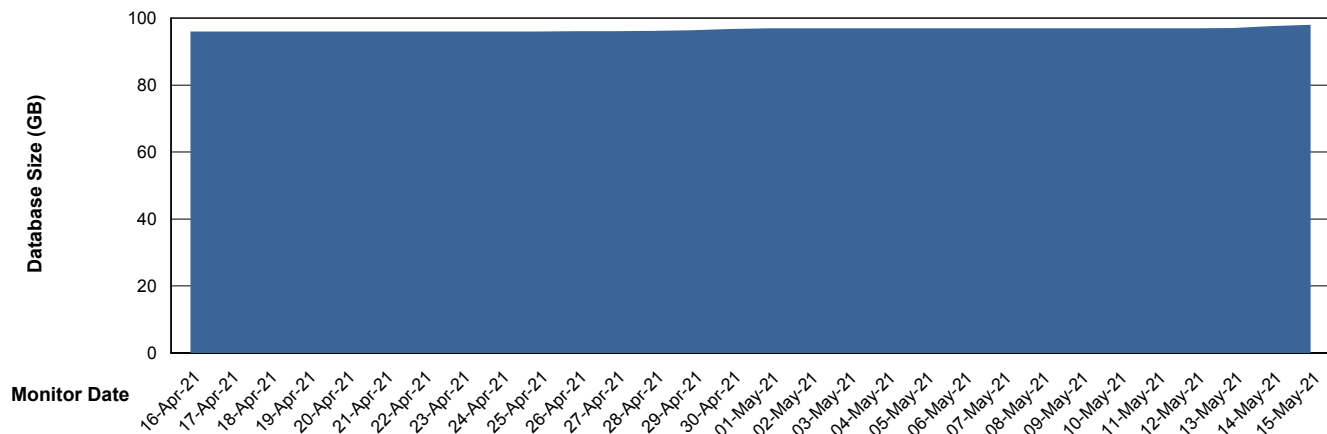

DATABASE SIZE SPODB_Production

Database growth over last month