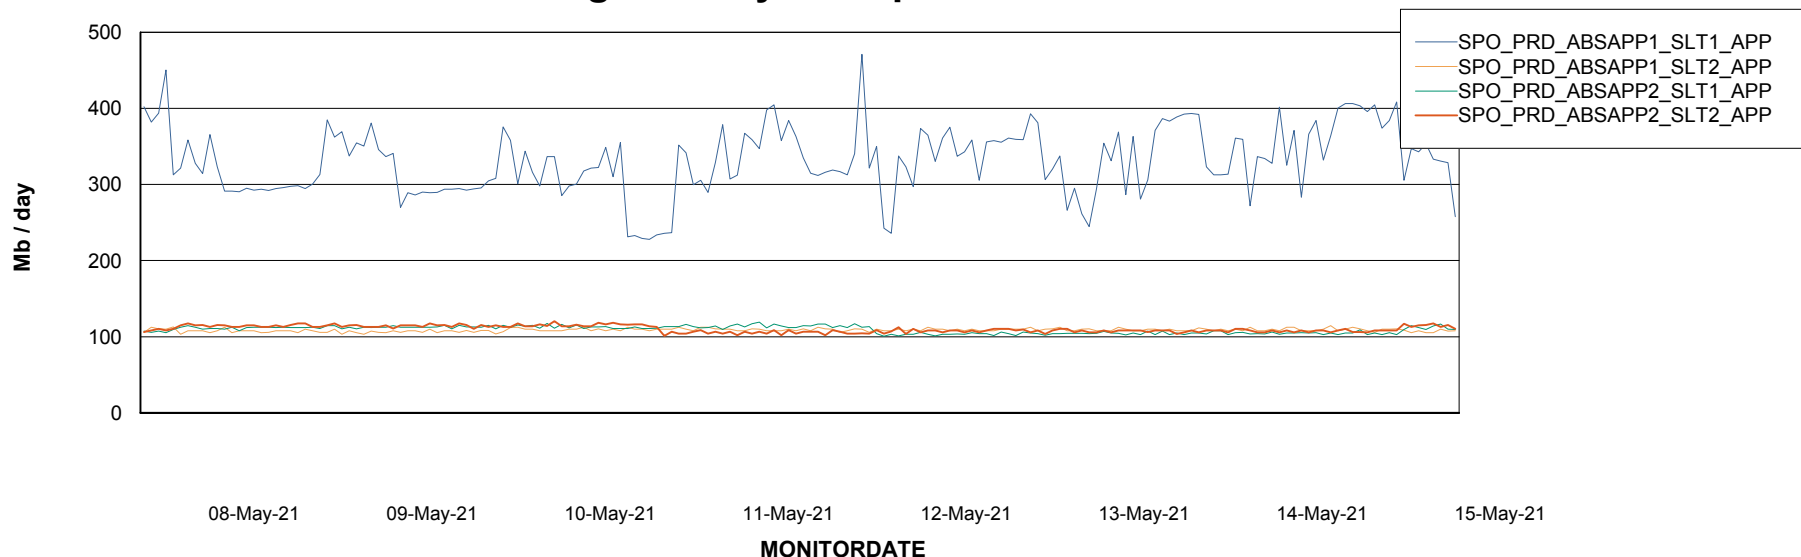

Standby Database Health SPO_Production Silver

Recovery lag for last 7 days

Weekly SLA Customer Report

Customer SPO_Production Silver
Database ID 57

ABSSolute Application Server Services

Avg memory used per ABS Server Service