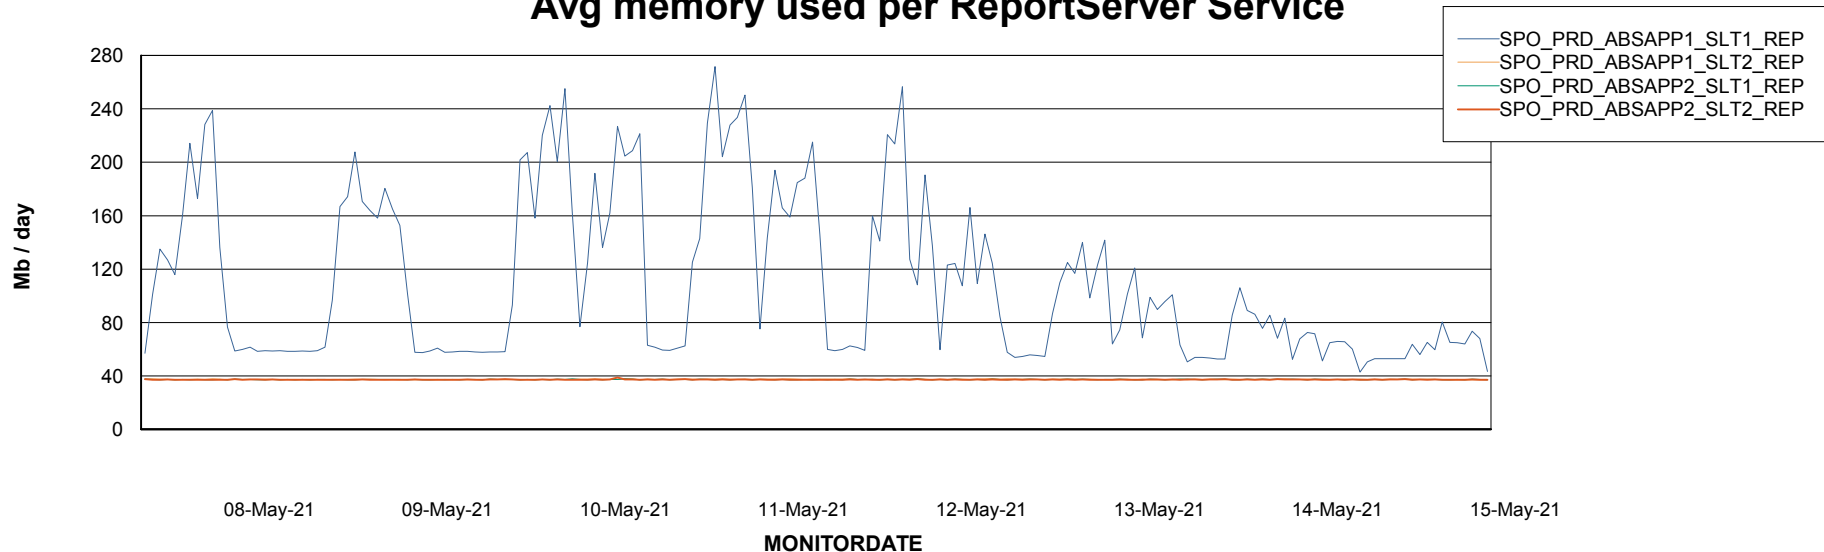

Avg users per day per ABS server

Weekly SLA Customer Report

Customer SPO_Production Silver
Database ID 57

ABSSolute Application ReportServer Services

Avg memory used per ReportServer Service

Weekly SLA Customer Report