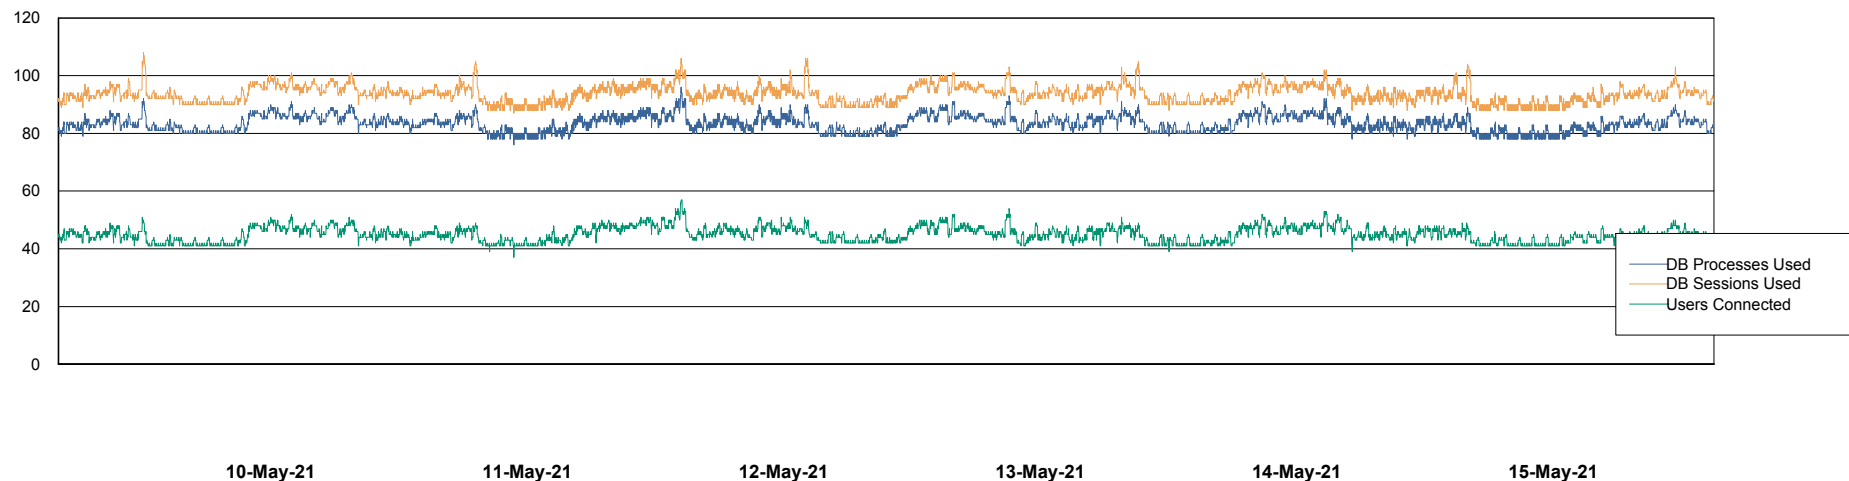

Weekly SLA Customer Report

Customer SPO_Production Silver
Database ID 57

Database Performance SPODB_BI

Weekly SLA Customer Report

Customer SPO_Production Silver
Database ID 57

Database Performance SPODB_Production