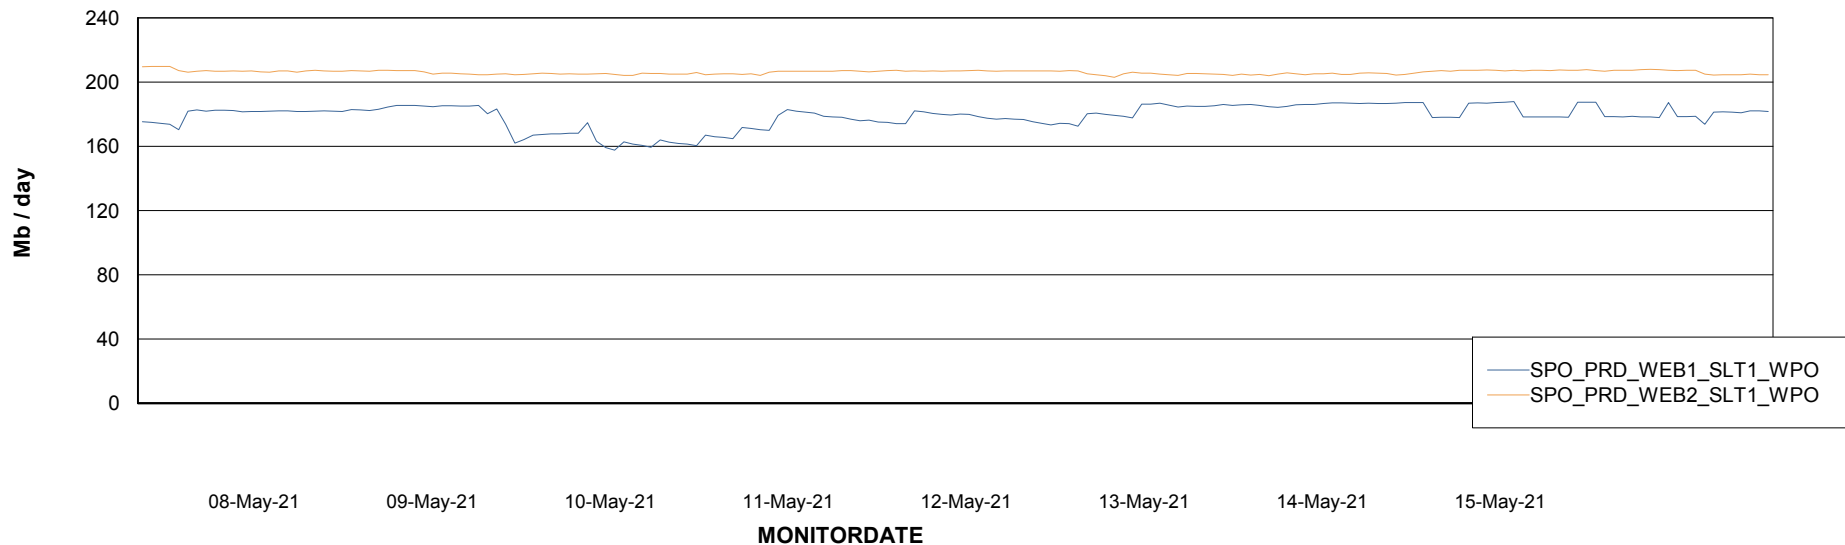

ABSSolute Web Component Services

Avg memory used per ABS Web component