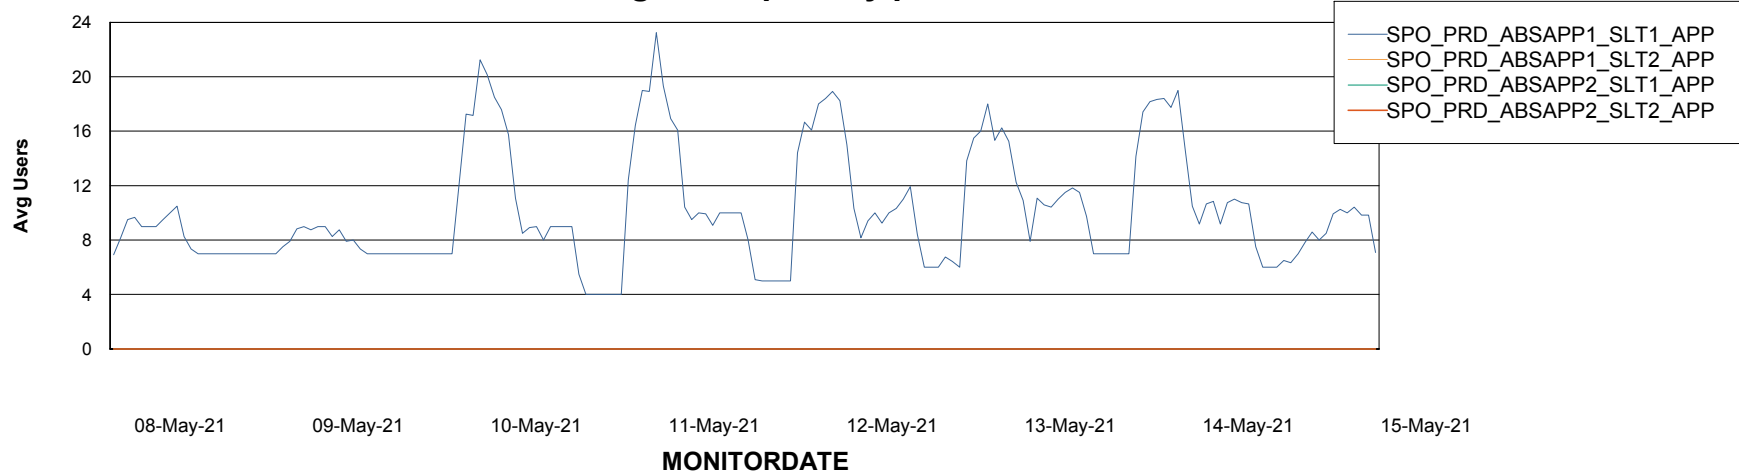

Weekly SLA Customer Report

Customer SPO_Production Silver
 Database ID 57

Database Tablespace SPODB_Production

Date	Tablespace Name	Filesize (Gb)	Usedsize (Gb)	Percentage free
15-May-21	ABSDATA	44	36	18
	INDX	73	60	18
14-May-21	ABSDATA	44	36	18
	INDX	73	60	18
13-May-21	ABSDATA	44	36	18
	INDX	73	60	18
12-May-21	ABSDATA	44	36	18
	INDX	73	60	18
11-May-21	ABSDATA	44	36	18
	INDX	73	60	18
10-May-21	ABSDATA	44	36	18
	INDX	73	59	19
09-May-21	ABSDATA	44	36	18
	INDX	73	59	19

Standby Database Health SPO_Production Silver

Recovery lag for last 7 days

Weekly SLA Customer Report

Customer SPO_Production Silver
Database ID 57

ABSSolute Application Server Services

Avg memory used per ABS Server Service

Avg users per day per ABS server

Weekly SLA Customer Report

Customer SPO_Production Silver
Database ID 57

ABSSolute Application ReportServer Services

Avg memory used per ReportServer Service

Weekly SLA Customer Report