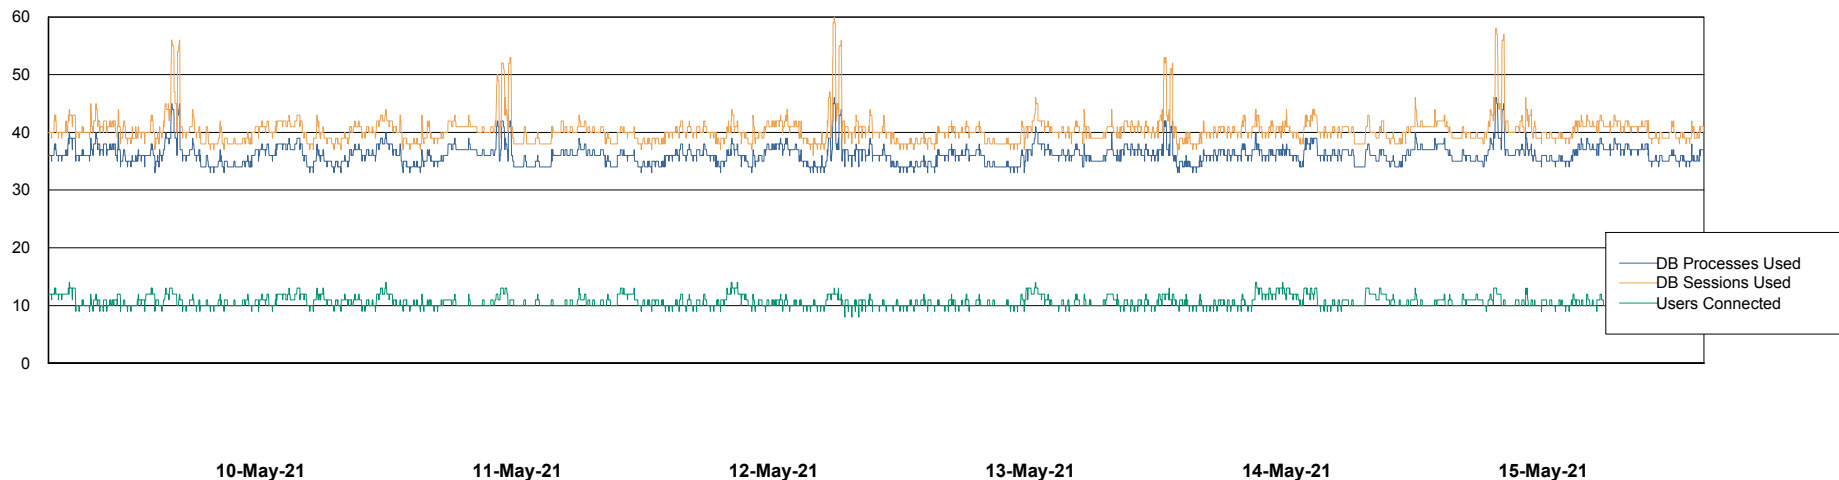

Database Performance SPODB_BI