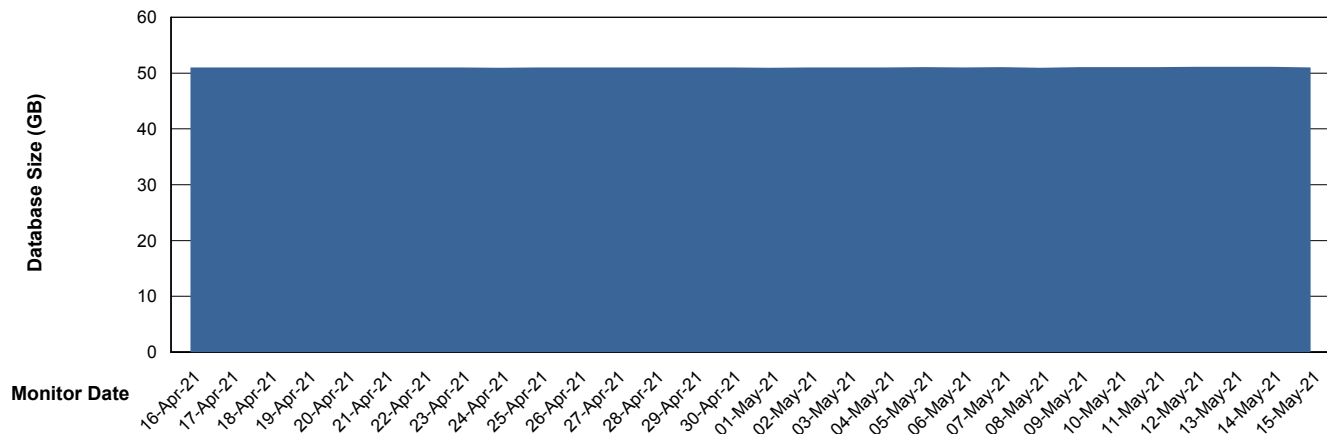

Weekly SLA Customer Report

Customer SPO_Production Silver
Database ID 57

Database Performance SPODB_Standby

Weekly SLA Customer Report

Customer SPO_Production Silver
Database ID 57

DATABASE SIZE SPODB_BI

Database growth over last month