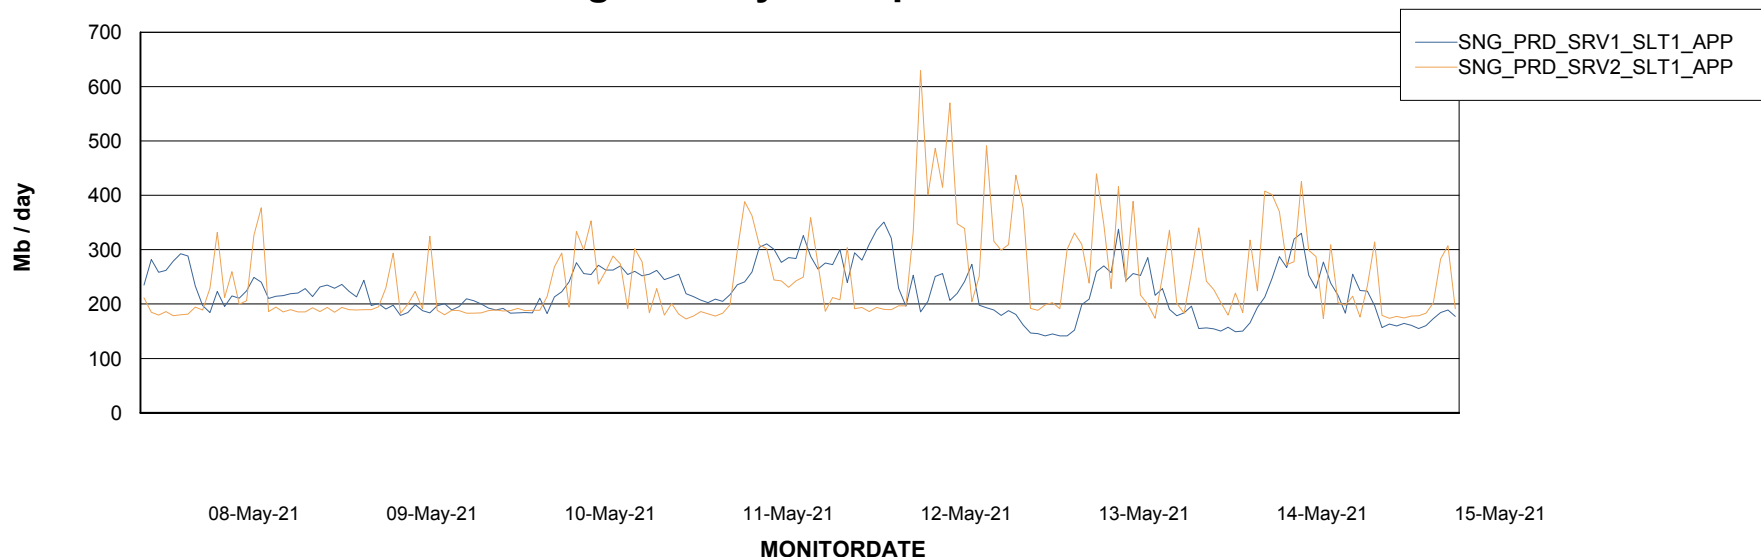

Weekly SLA Customer Report

Customer SNG_Production
Database ID 70

Database Performance SNGDB_Production

Weekly SLA Customer Report

Customer SNG_Production
 Database ID 70

DATABASE SIZE SNGDB_Production

Database growth over last month

Database Tablespace SNGDB_Production

Date	Tablespace Name	Filesize (Gb)	Usedsize (Gb)	Percentage free
15-May-21	ABSDATA	33	27	18
	INDX	84	70	17
14-May-21	ABSDATA	33	27	18
	INDX	84	69	18
13-May-21	ABSDATA	33	27	18
	INDX	84	69	18
12-May-21	ABSDATA	33	27	18
	INDX	84	69	18
11-May-21	ABSDATA	33	27	18
	INDX	84	69	18
10-May-21	ABSDATA	33	27	18
	INDX	84	69	18
09-May-21	ABSDATA	33	27	18
	INDX	84	69	18

Weekly SLA Customer Report

Customer SNG_Production
Database ID 70

ABSSolute Application Server Services

Avg memory used per ABS Server Service

Avg users per day per ABS server

Weekly SLA Customer Report

Customer SNG_Production
Database ID 70