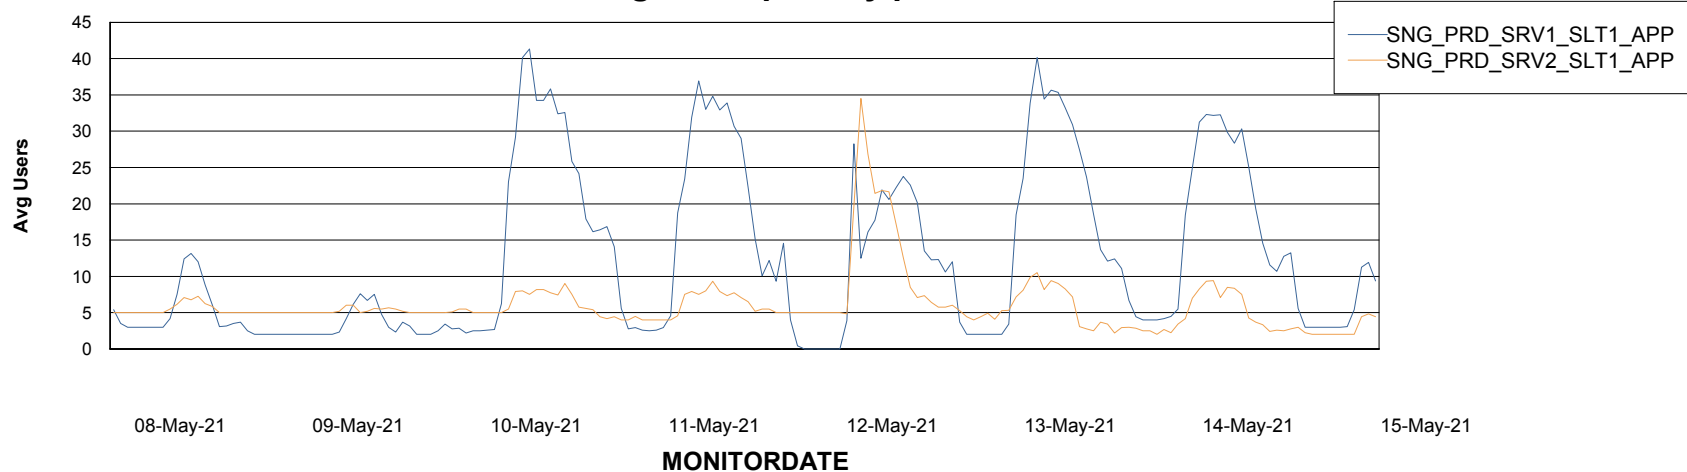

Database Tablespace SNGDB_Production

Date	Tablespace Name	Filesize (Gb)	Usedsize (Gb)	Percentage free
15-May-21	ABSDATA	33	27	18
	INDX	84	70	17
14-May-21	ABSDATA	33	27	18
	INDX	84	69	18
13-May-21	ABSDATA	33	27	18
	INDX	84	69	18
12-May-21	ABSDATA	33	27	18
	INDX	84	69	18
11-May-21	ABSDATA	33	27	18
	INDX	84	69	18
10-May-21	ABSDATA	33	27	18
	INDX	84	69	18
09-May-21	ABSDATA	33	27	18
	INDX	84	69	18

Weekly SLA Customer Report

Customer SNG_Production
Database ID 70

ABSSolute Application Server Services

Avg memory used per ABS Server Service

Avg users per day per ABS server

Weekly SLA Customer Report

Customer SNG_Production
Database ID 70