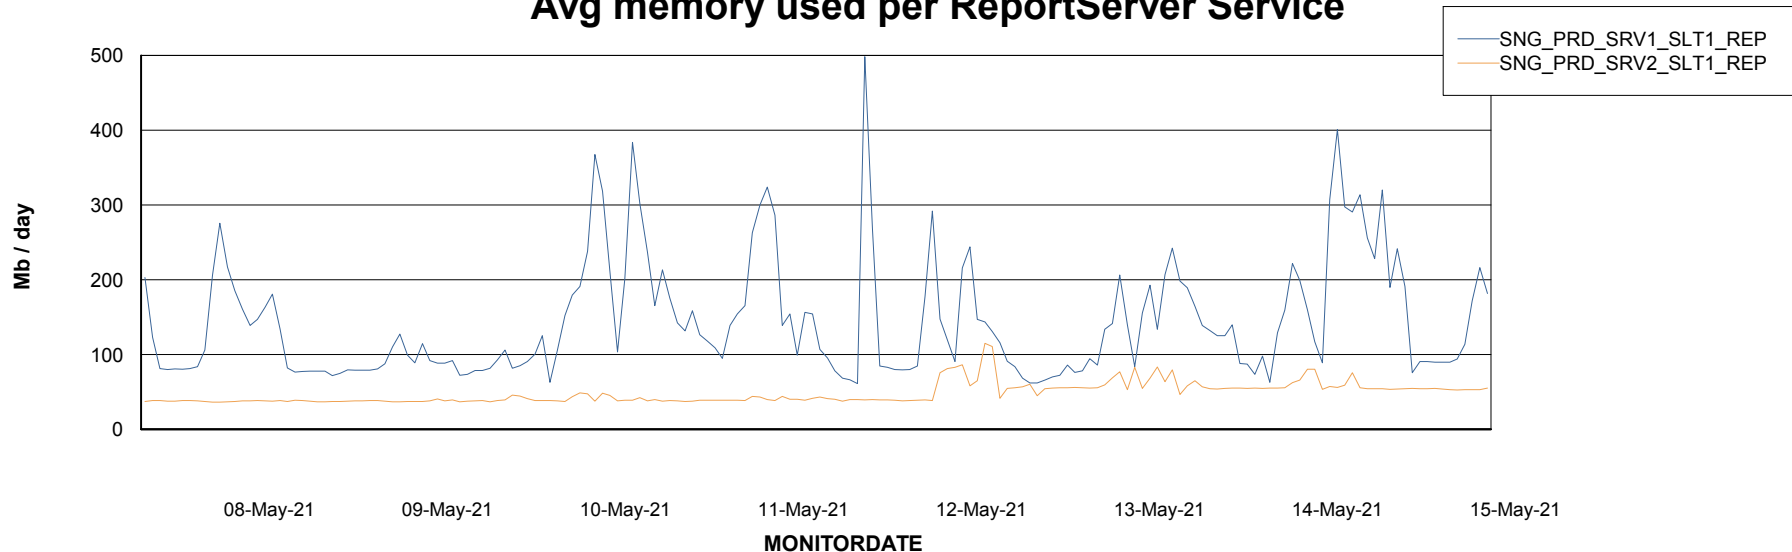

ABSSolute Application ReportServer Services

Avg memory used per ReportServer Service