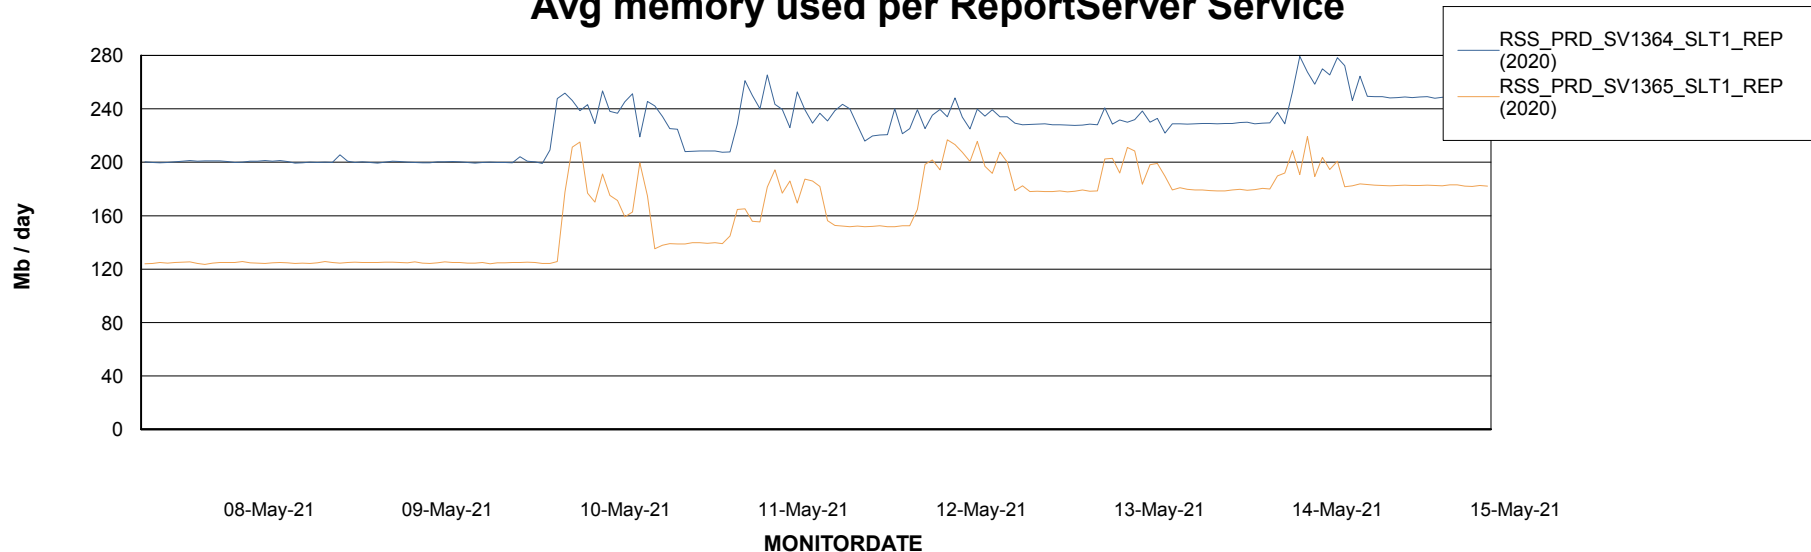

ABSSolute Application ReportServer Services

Avg memory used per ReportServer Service