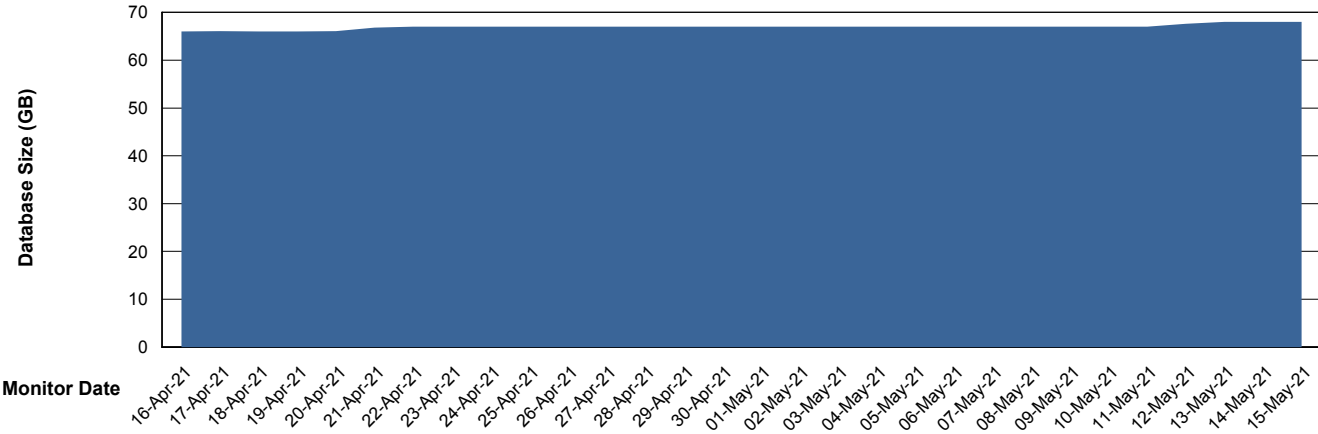

DATABASE SIZE RSS_DB_Primary (2020)

Database growth over last month

Database Tablespace RSS_DB_Primary (2020)

Date	Tablespace Name	Filesize (Gb)	Usedsize (Gb)	Percentage free
15-May-21	ABSDATA	42	32	24
	INDX	42	34	19
14-May-21	ABSDATA	42	32	24
	INDX	42	34	19
13-May-21	ABSDATA	42	32	24
	INDX	42	34	19
12-May-21	ABSDATA	42	32	24
	INDX	42	34	19
11-May-21	ABSDATA	42	32	24
	INDX	42	34	19
10-May-21	ABSDATA	42	32	24
	INDX	42	34	19
09-May-21	ABSDATA	42	32	24
	INDX	42	34	19