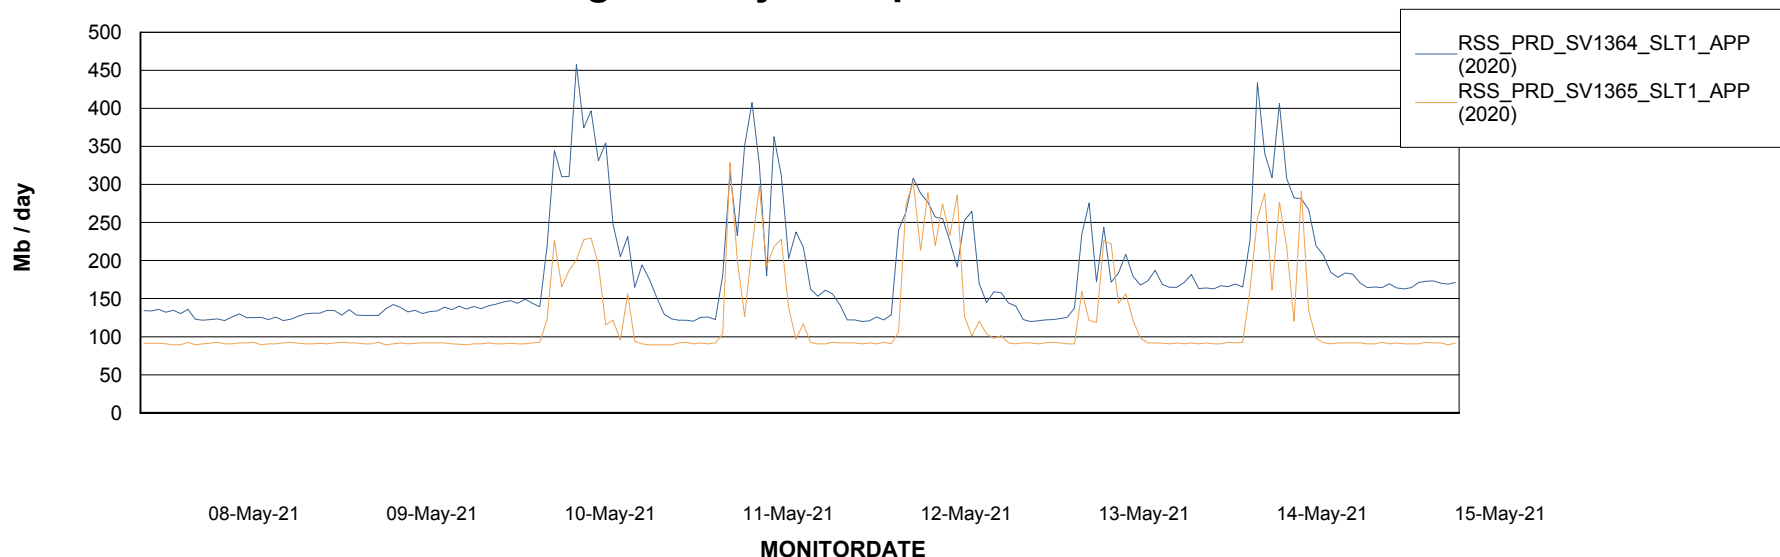

ABSSolute Application Server Services

Avg memory used per ABS Server Service