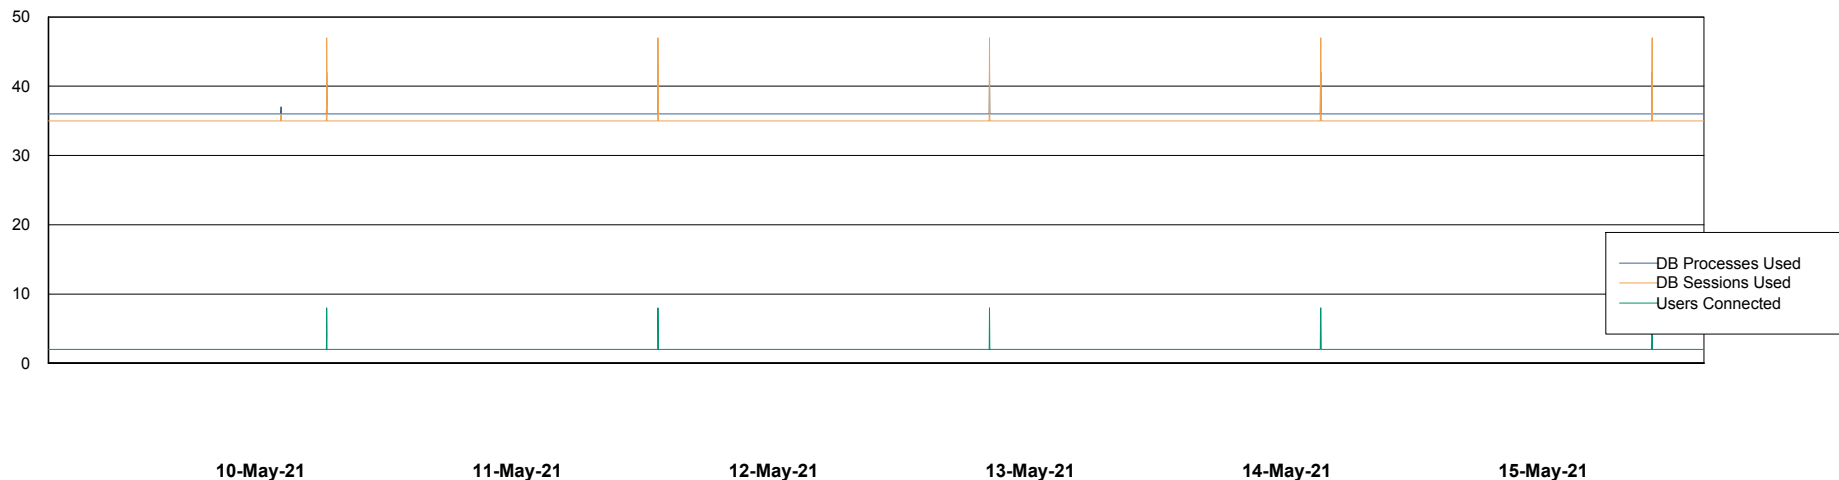

Database Performance RSS_DB_Standby (2020)