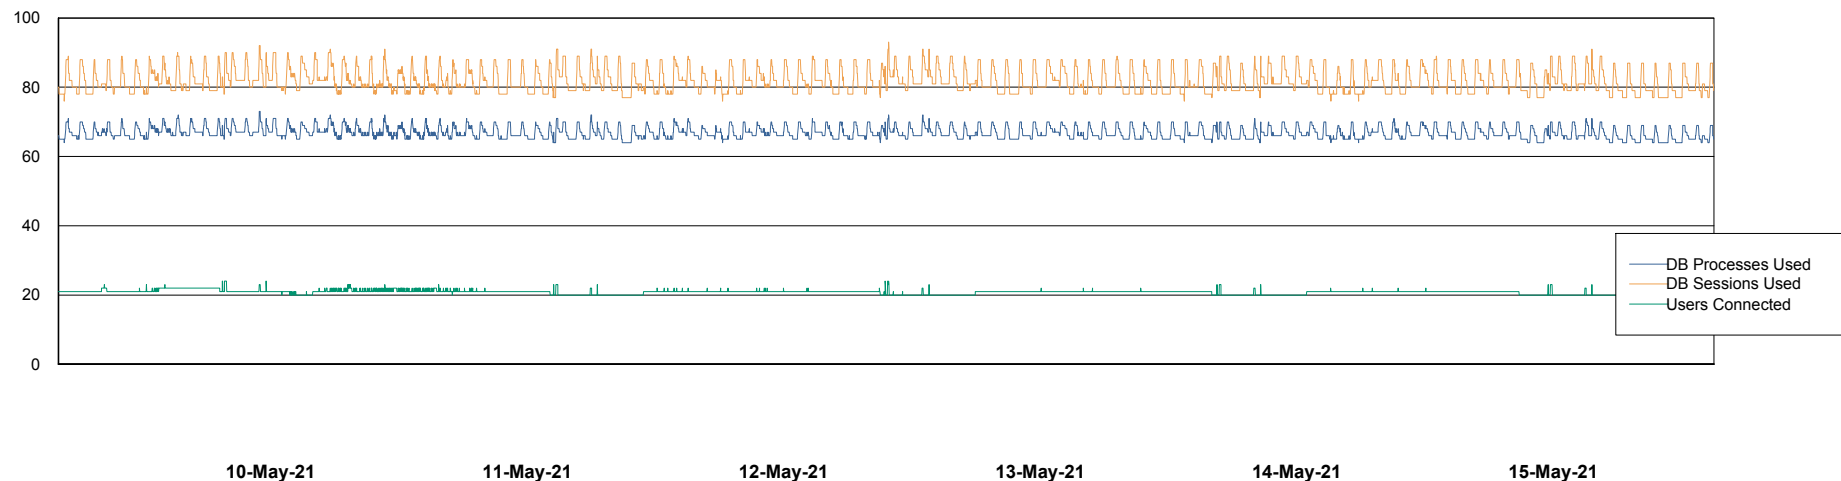

Database Performance RSS_DB_Primary (2020)