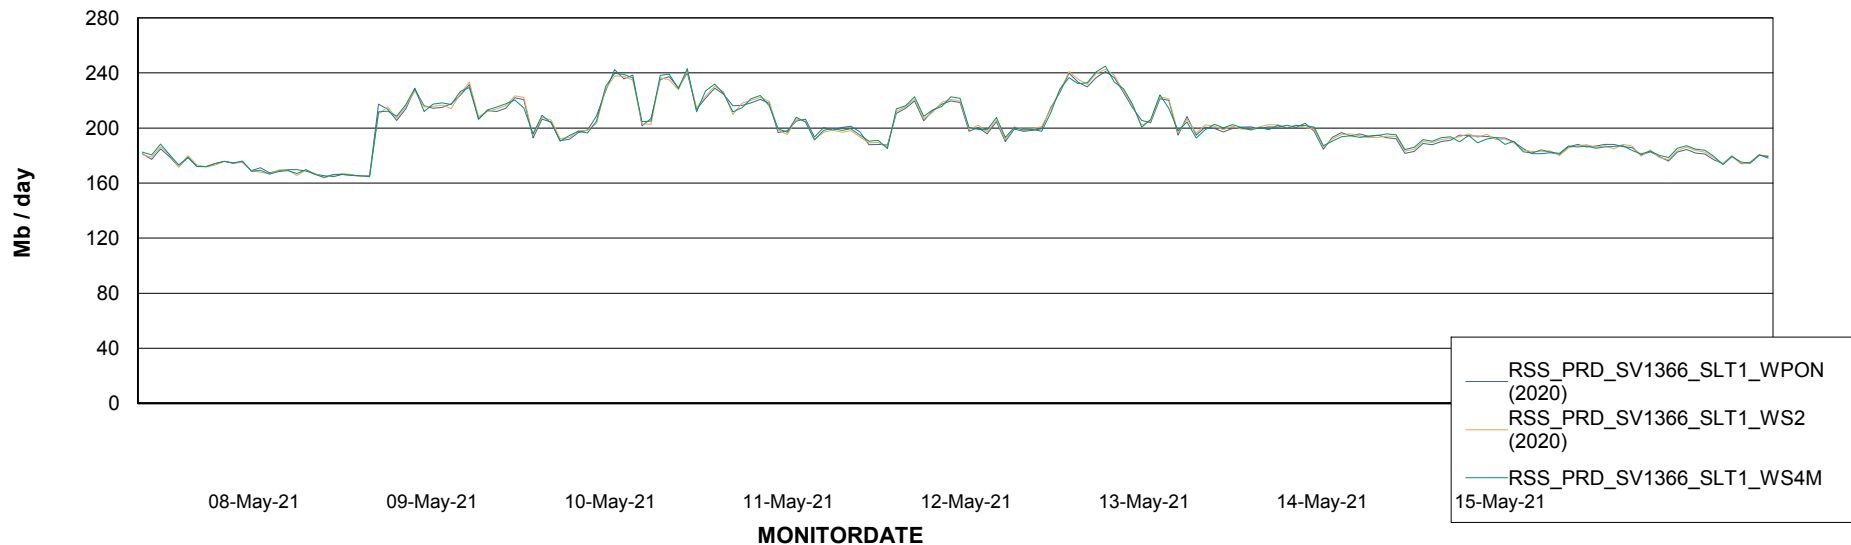

ABSSolute Web Component Services

Avg memory used per ABS Web component