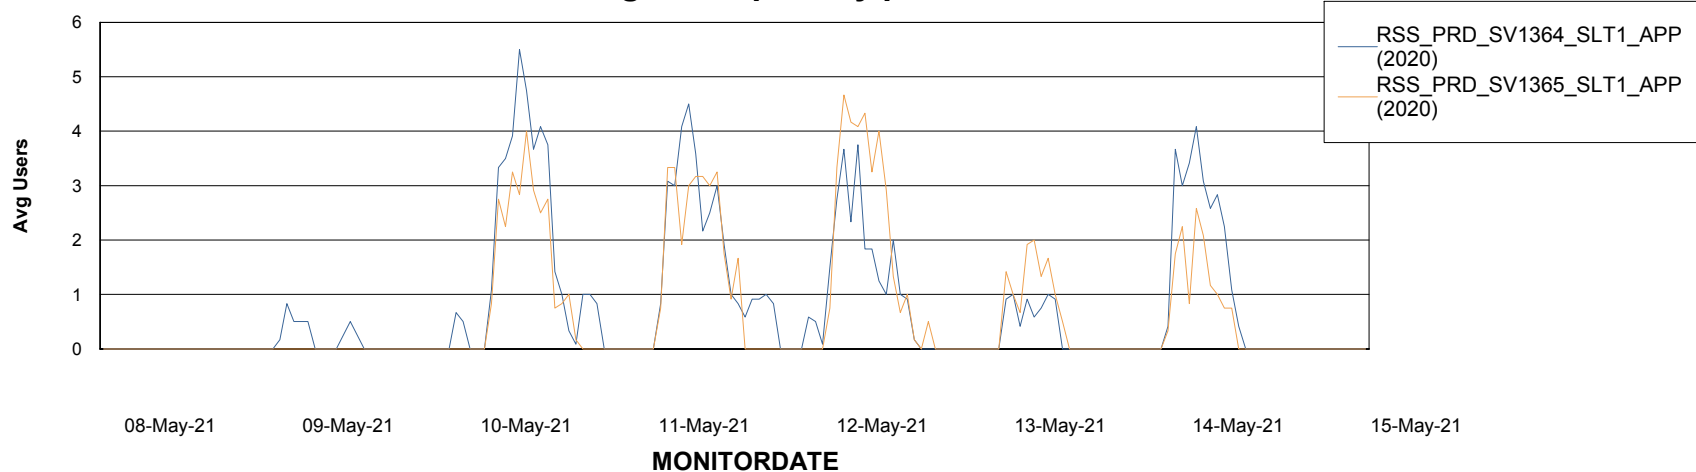

Avg users per day per ABS server