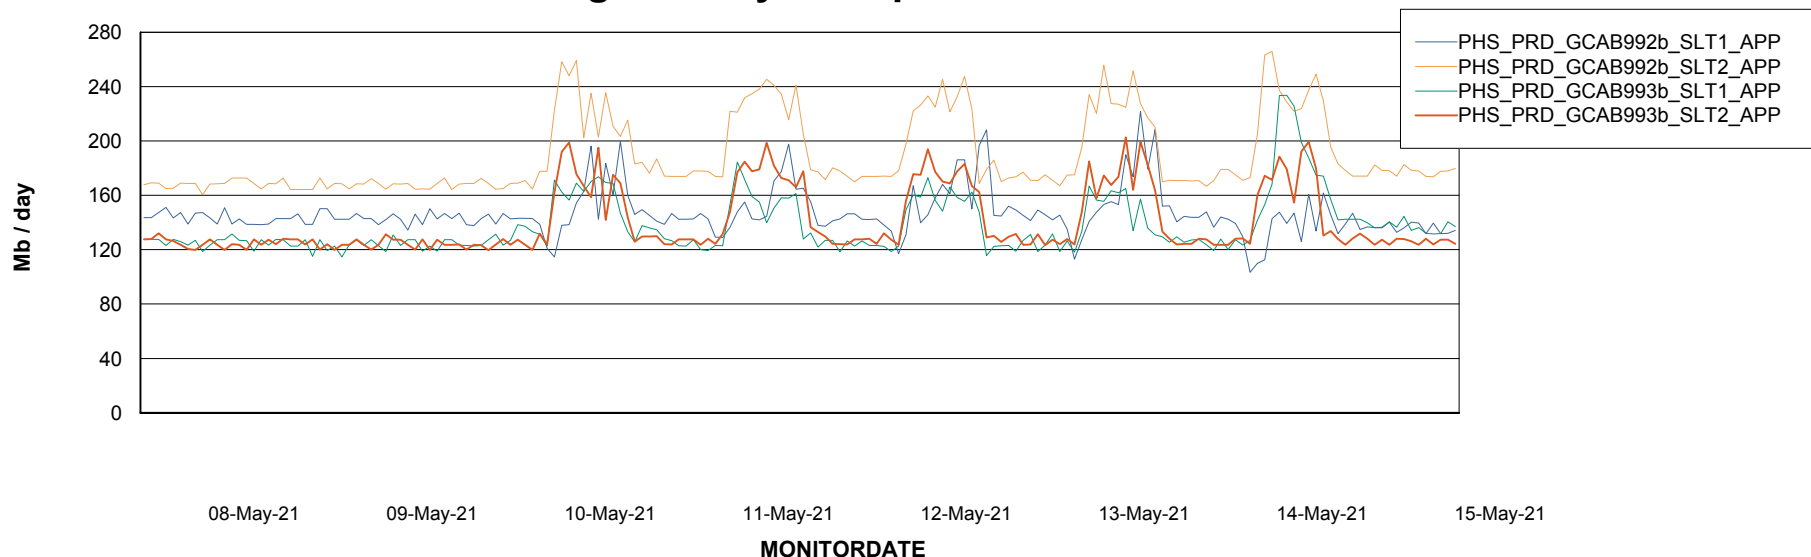

Weekly SLA Customer Report

Customer PHS_Production
 Database ID 47

DATABASE SIZE PHSDB_Production

Database growth over last month

Database Tablespace PHSDB_Production

Date	Tablespace Name	Filesize (Gb)	Usedsize (Gb)	Percentage free
15-May-21	ABSDATA	116	95	18
	INDX	153	128	17
14-May-21	ABSDATA	116	95	18
	INDX	153	128	17
13-May-21	ABSDATA	116	95	18
	INDX	153	128	17
12-May-21	ABSDATA	116	95	18
	INDX	153	128	17
11-May-21	ABSDATA	116	95	18
	INDX	153	128	17
10-May-21	ABSDATA	116	95	18
	INDX	153	128	17
09-May-21	ABSDATA	116	95	18
	INDX	153	127	17

Weekly SLA Customer Report

Customer PHS_Production
Database ID 47

ABSSolute Application Server Services

Avg memory used per ABS Server Service

Avg users per day per ABS server

Weekly SLA Customer Report

Customer PHS_Production
Database ID 47