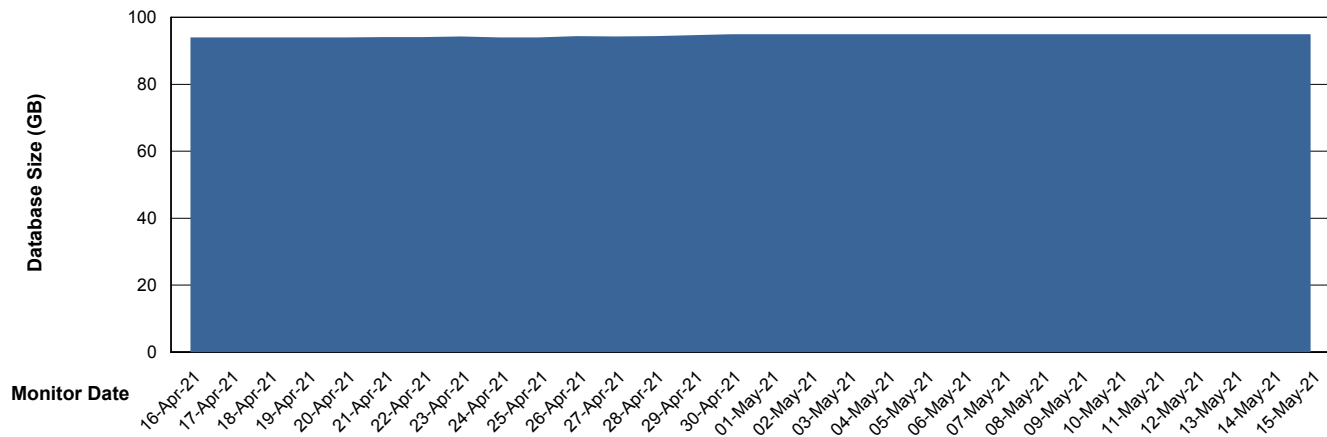

DATABASE SIZE LLGDB_BI02

Database growth over last month