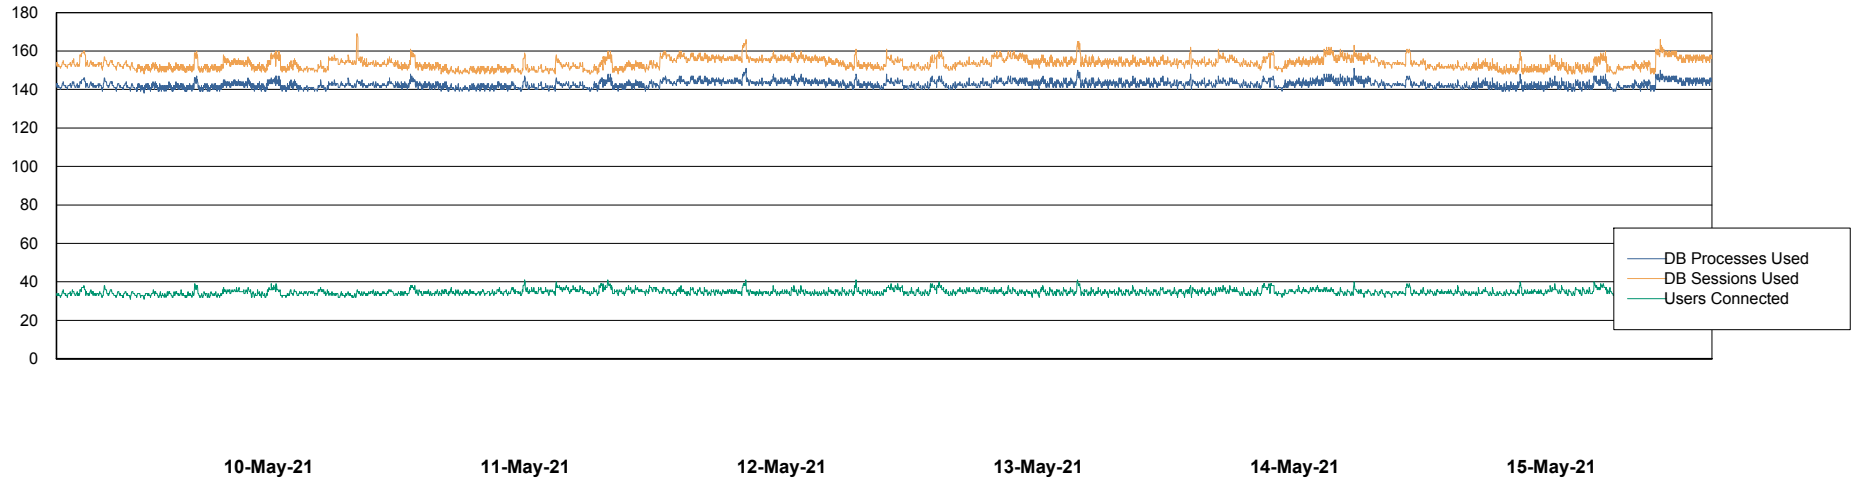

Database Performance LLGDB_BI02