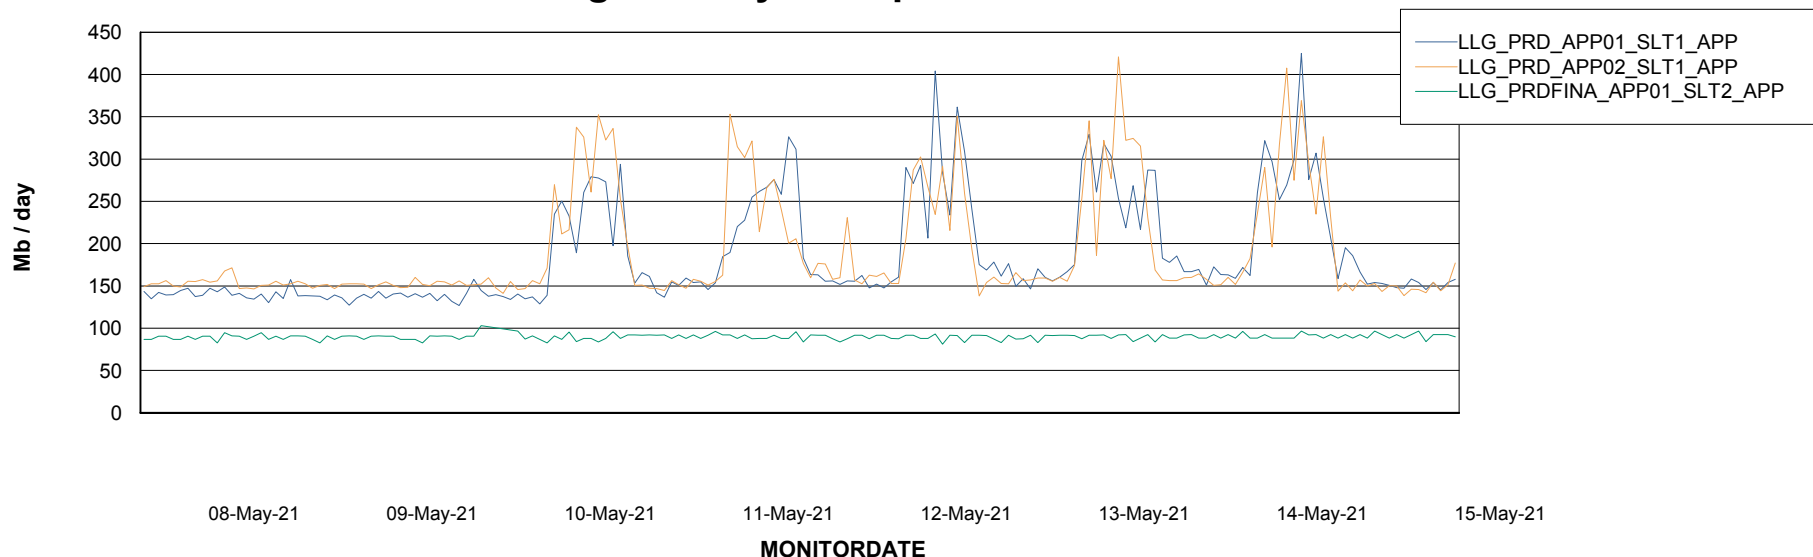

ABSSolute Application Server Services

Avg memory used per ABS Server Service