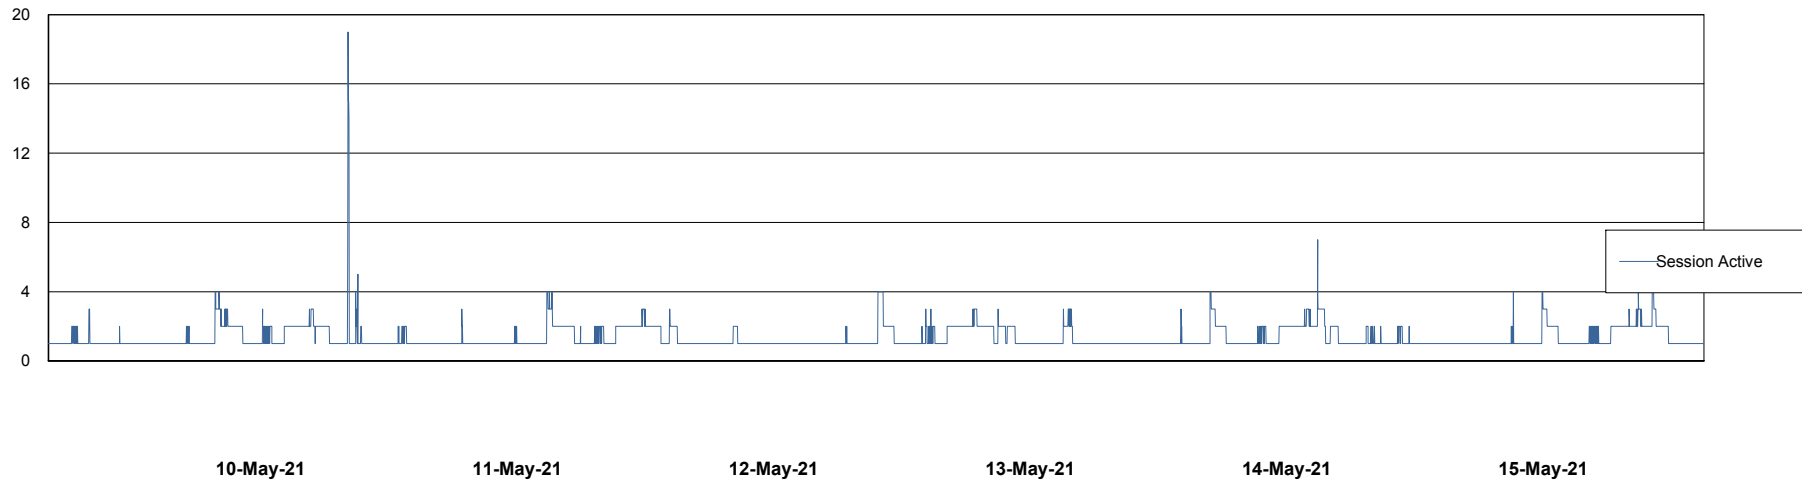

Database Performance LLGDB_BI02