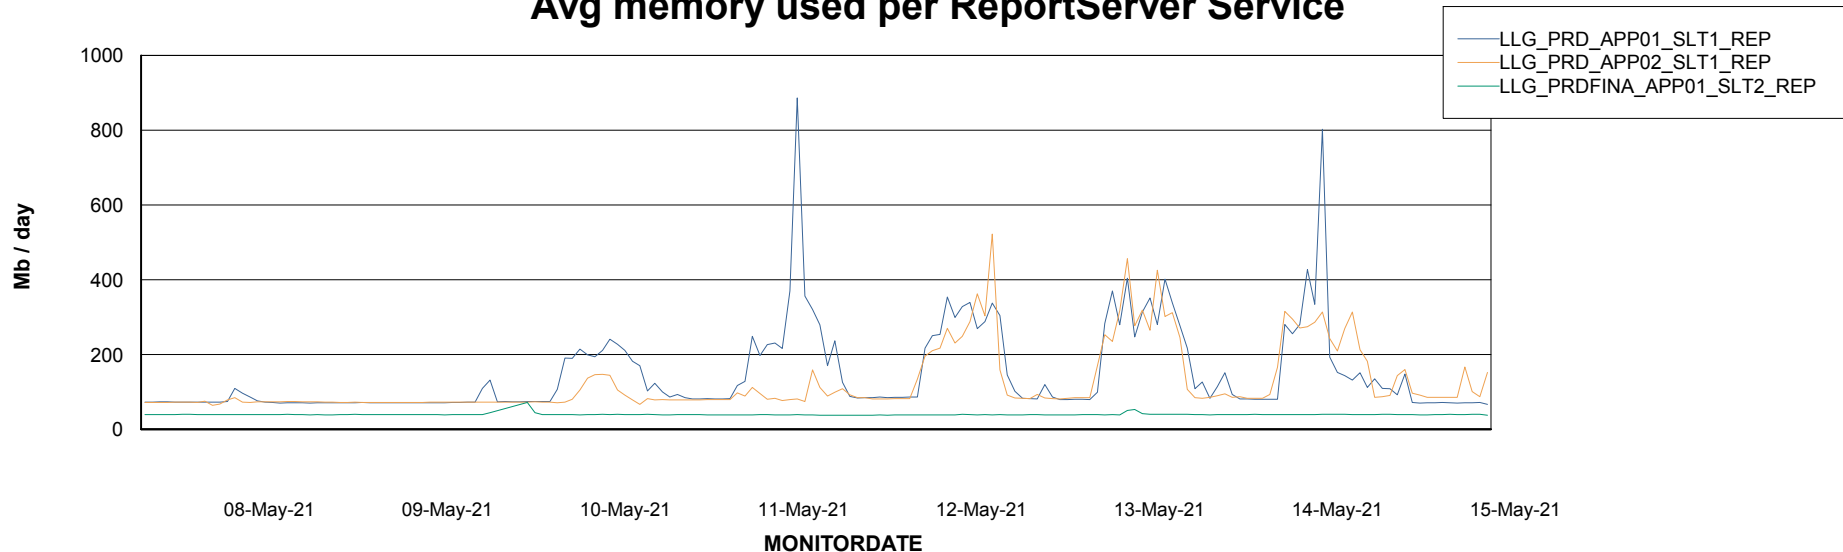

ABSSolute Application Server Services

Avg memory used per ReportServer Service