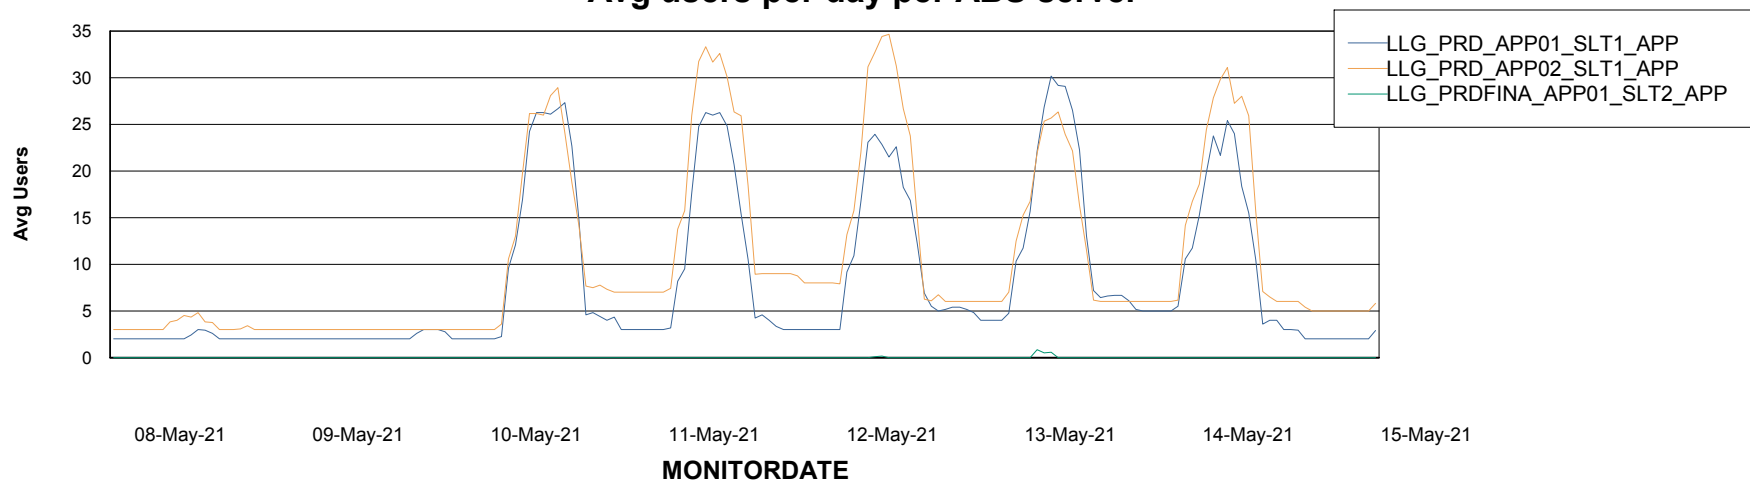

Avg users per day per ABS server