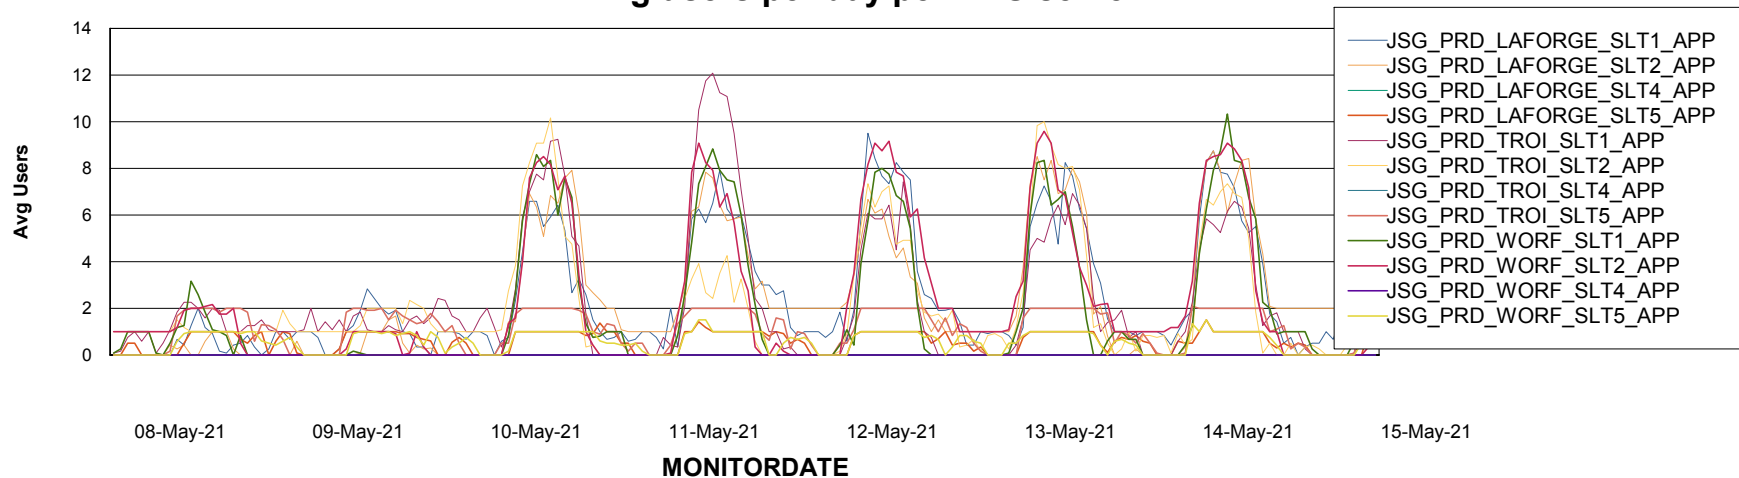

Weekly SLA Customer Report

Customer JSG_Production
Database ID 102

BI last ETL error for	JSG_PRD_YAR
Fri, 14-05-2021	None
Sat, 15-05-2021	None
Sun, 9-05-2021	None
Wed, 12-05-2021	None
Tue, 11-05-2021	None
Wed, 12-05-2021	None
Fri, 14-05-2021	None
Mon, 10-05-2021	None
Mon, 10-05-2021	None
Thu, 13-05-2021	None
Sat, 15-05-2021	None
Sun, 9-05-2021	None
Tue, 11-05-2021	None
Thu, 13-05-2021	None

Weekly SLA Customer Report

Customer JSG_Production
Database ID 102

Standby Database Health JSG_Production

Recovery lag for last 7 days

Weekly SLA Customer Report

Customer JSG_Production
Database ID 102

ABSSolute Application Server Services

Avg memory used per ABS Server Service

Avg users per day per ABS server

Weekly SLA Customer Report

Customer JSG_Production
Database ID 102

ABSSolute Application ReportServer Services

Avg memory used per ReportServer Service