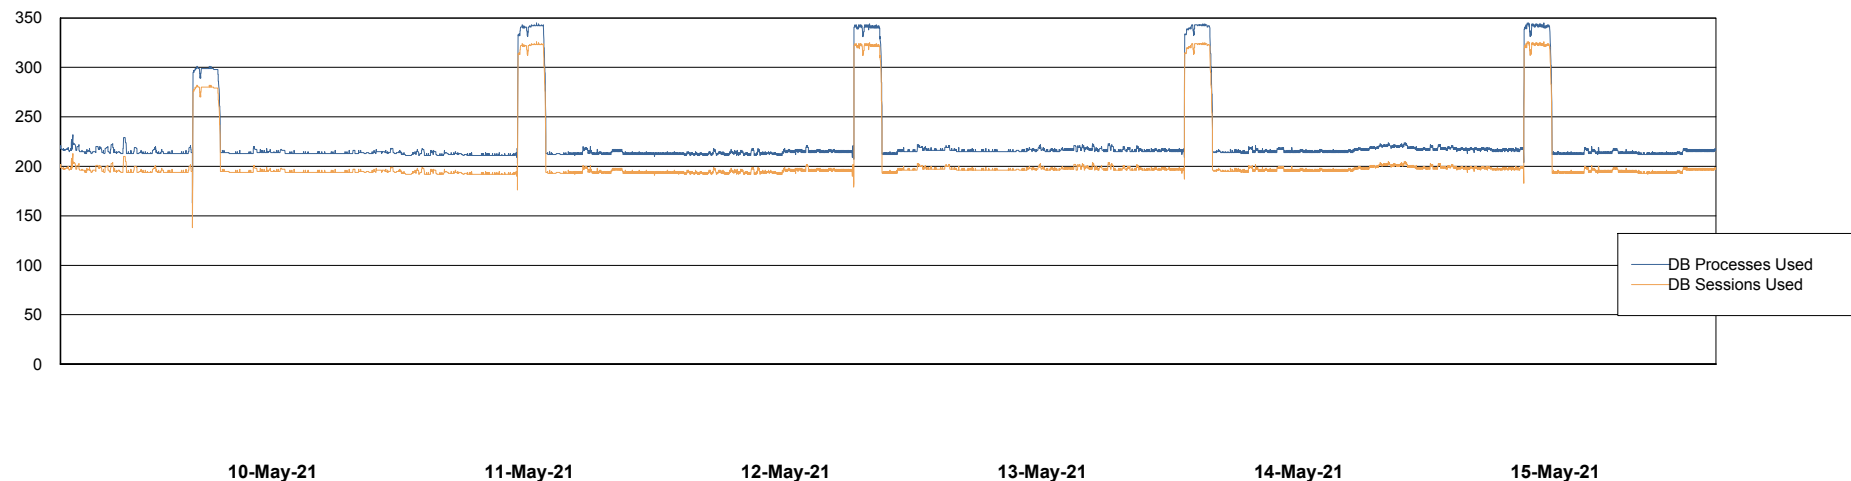

Weekly SLA Customer Report

Customer JSG_Production
Database ID 102

Harddisk Usage JSG_PRD_YAR

	Free disk space on C: (%)	Total disk space on C: (Gb)	Used disk space on C: (Gb)	Free disk space on D: (%)	Total disk space on D: (Gb)	Used disk space on D: (Gb)
15-May-21	43	149	85	80	750	146
14-May-21	43	149	85	81	750	146
13-May-21	43	149	85	81	750	146
12-May-21	43	149	85	81	750	146
11-May-21	43	149	85	81	750	145
10-May-21	43	149	85	81	750	142
09-May-21	43	149	85	81	750	141

Weekly SLA Customer Report

Customer JSG_Production
Database ID 102

Database Performance JSG_PRD_PICARD_DB

Weekly SLA Customer Report

Customer JSG_Production
Database ID 102

Database Performance JSG_PRD_RIKER_DB