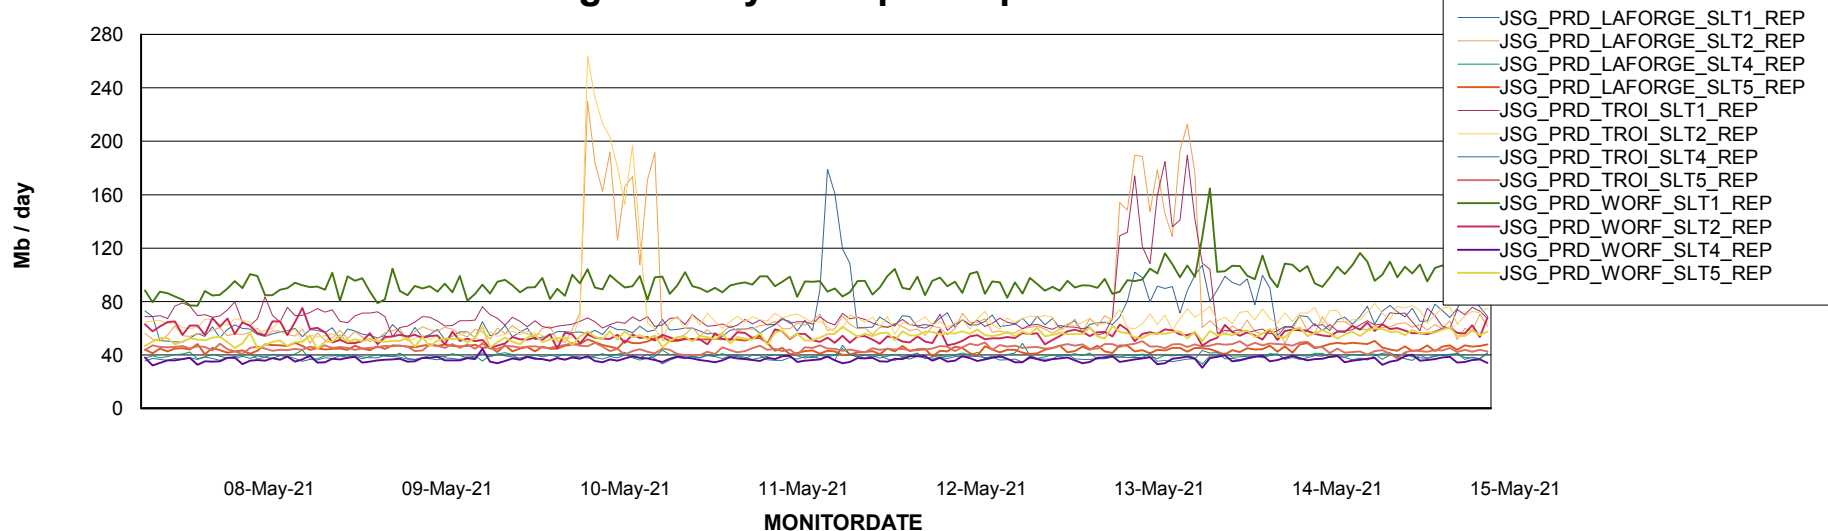

Avg memory used per ABS Server Service

Avg users per day per ABS server

Weekly SLA Customer Report

Customer JSG_Production
Database ID 102

ABSSolute Application ReportServer Services

Avg memory used per ReportServer Service