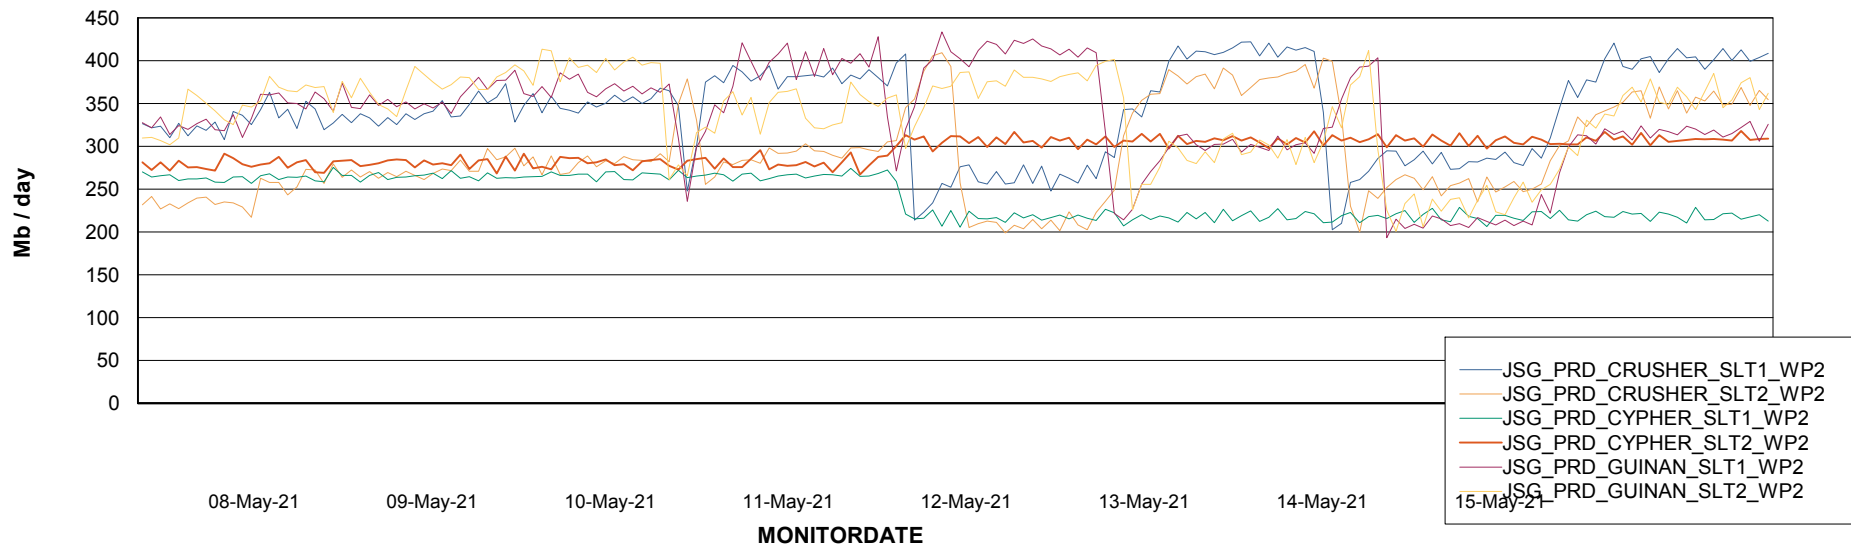

ABSSolute Web Component Services

Avg memory used per ABS Web component