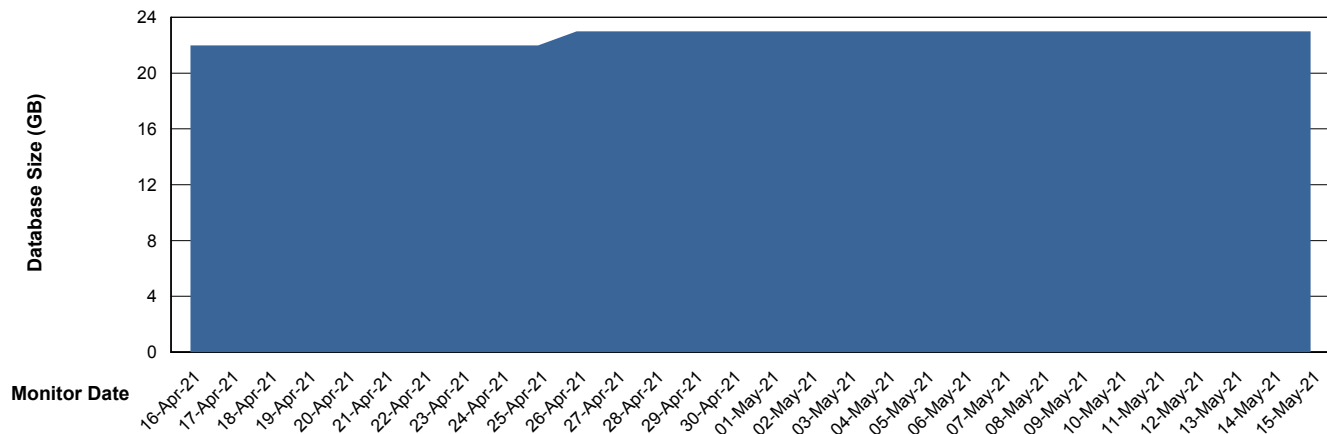

Weekly SLA Customer Report

Customer JSG_Production
Database ID 102

Database Performance JSG_PRD_YAR

Weekly SLA Customer Report

Customer JSG_Production
 Database ID 102

DATABASE SIZE JSG_PRD_PICARD_DB

Database growth over last month