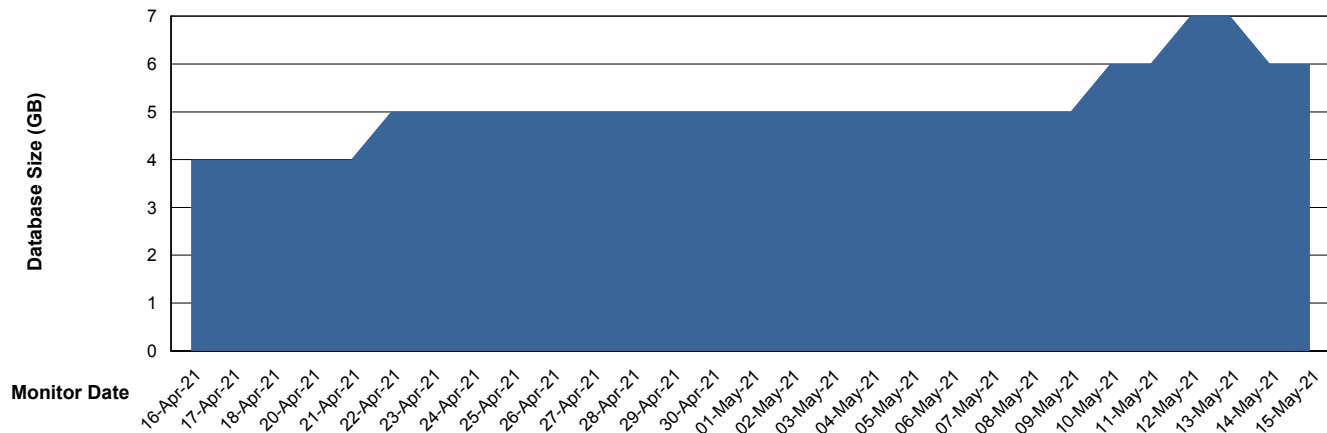

DATABASE SIZE JSG_PRD_YAR

Database growth over last month