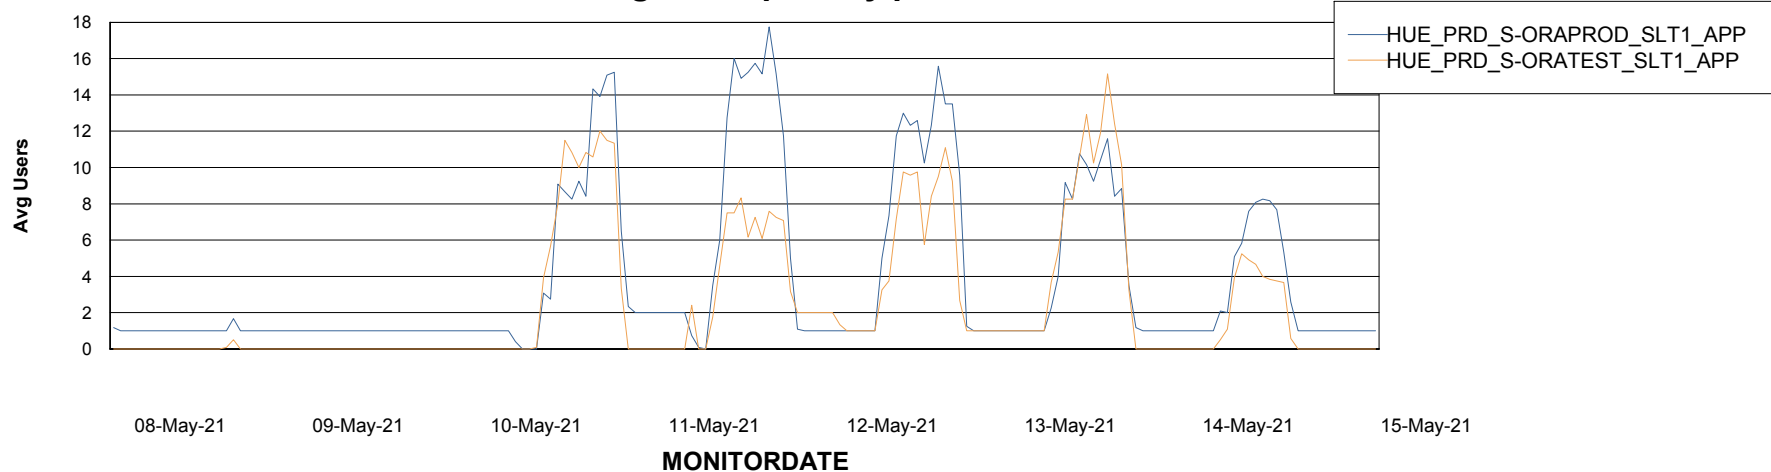

Weekly SLA Customer Report

Customer HUE_Production
Database ID 104

ABSSolute Application Server Services

Avg memory used per ABS Server Service

Avg users per day per ABS server

Weekly SLA Customer Report

Customer HUE_Production
Database ID 104