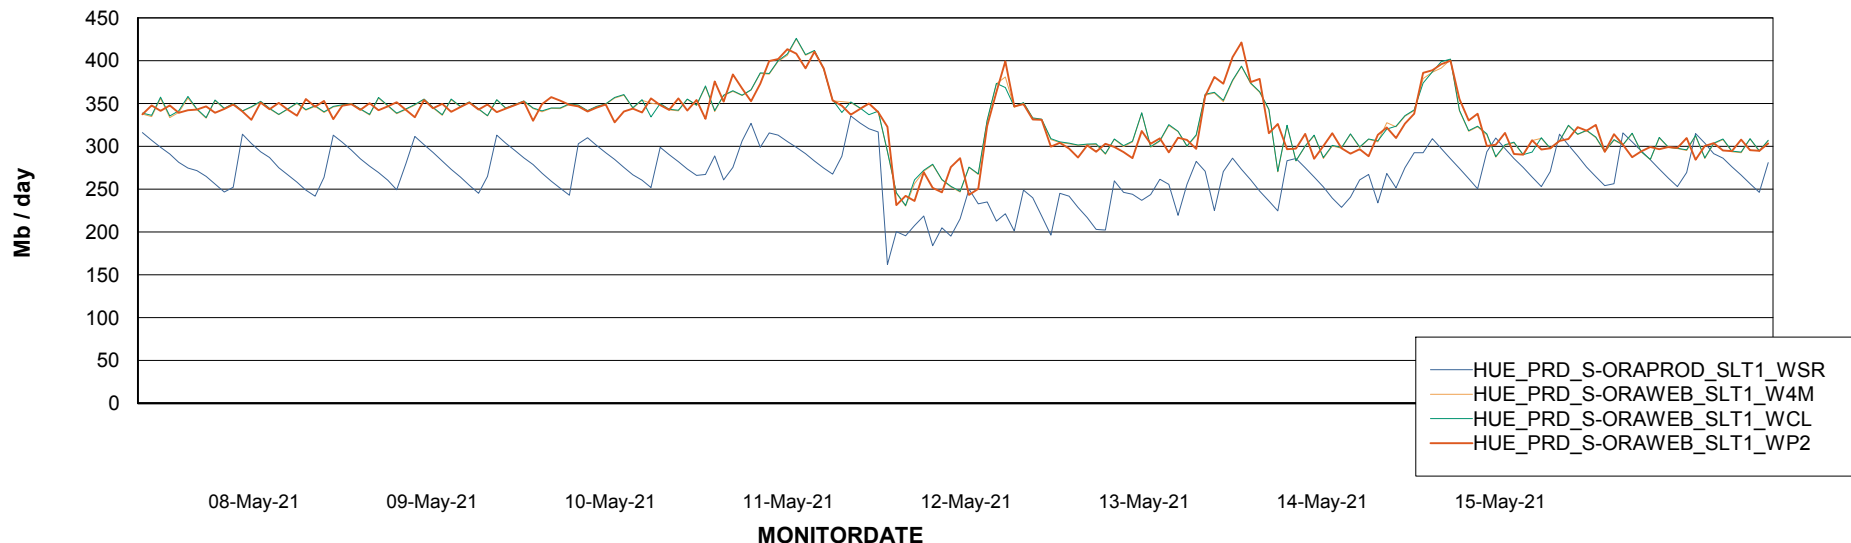

ABSSolute Application ReportServer Services

Avg memory used per ReportServer Service

Weekly SLA Customer Report

Customer HUE_Production
Database ID 104

ABSSolute Web Component Services

Avg memory used per ABS Web component