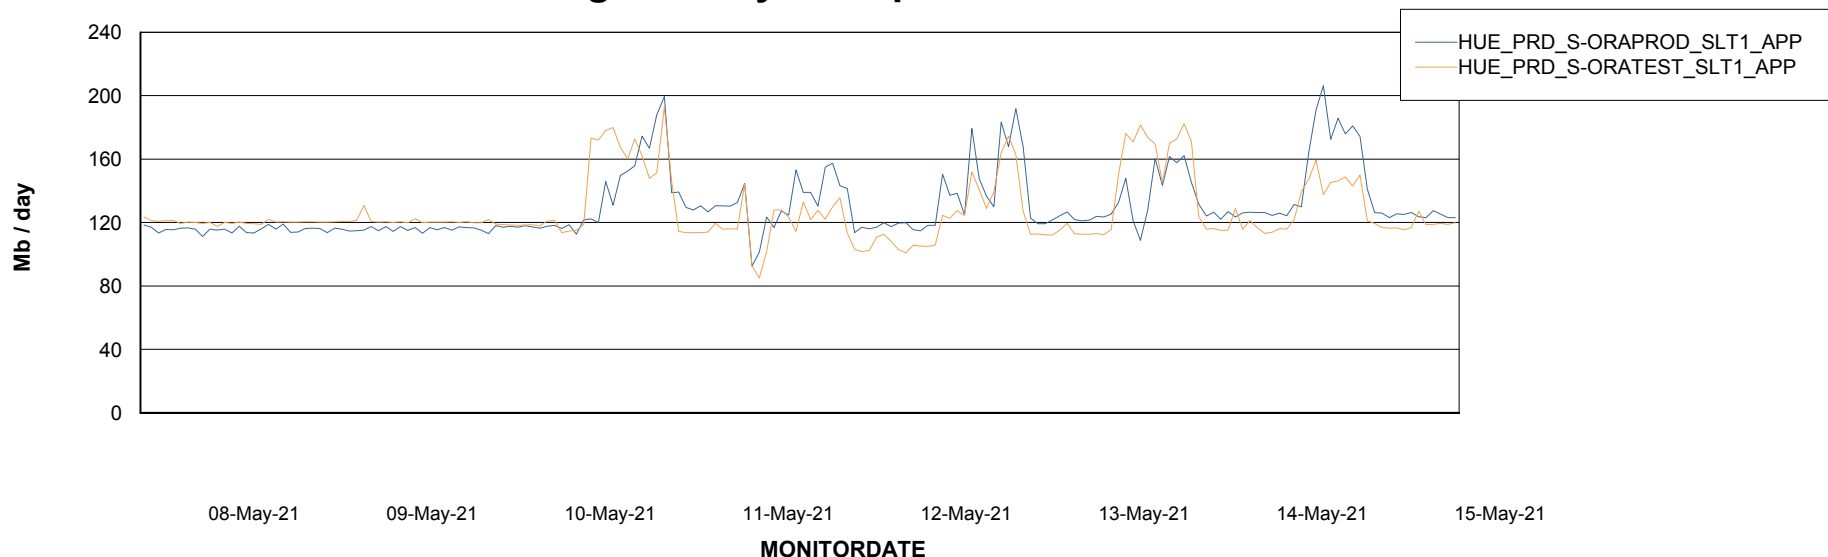

ABSSolute Application Server Services

Avg memory used per ABS Server Service