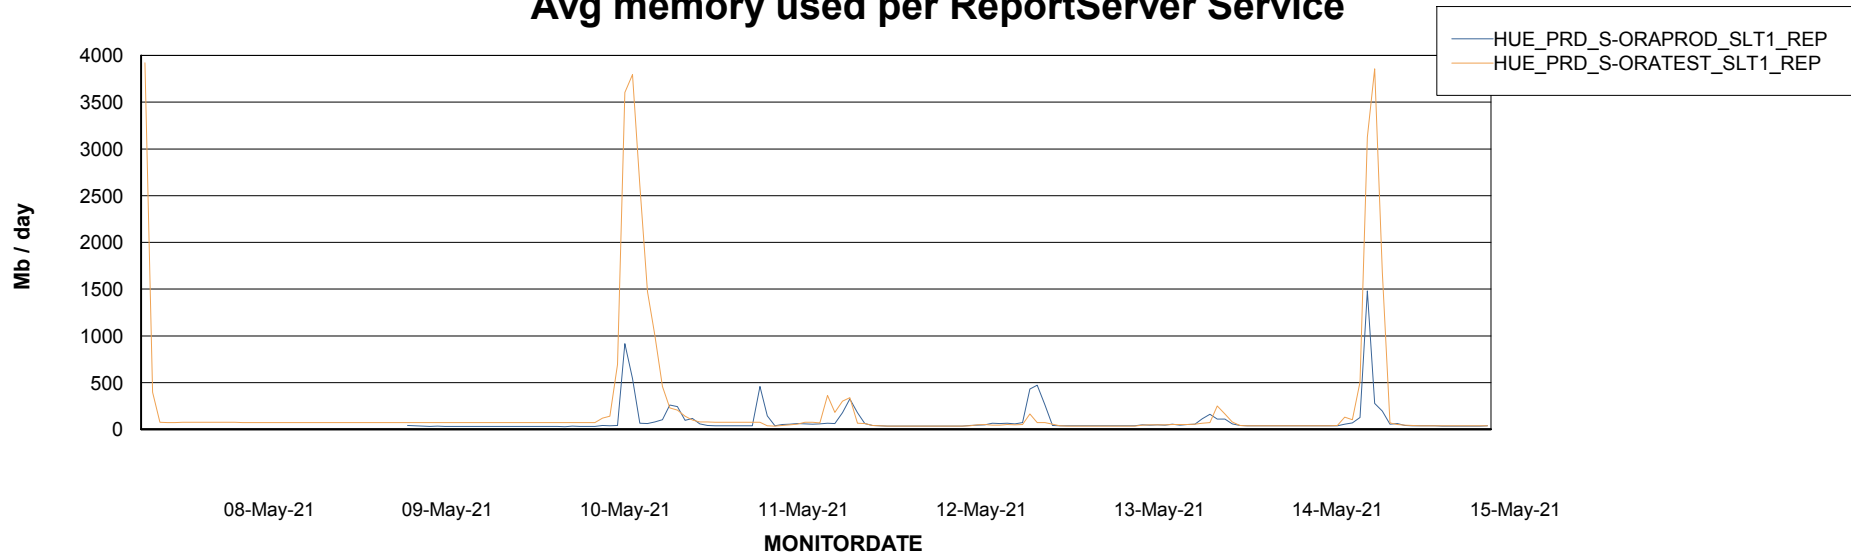

ABSSolute Application ReportServer Services

Avg memory used per ReportServer Service