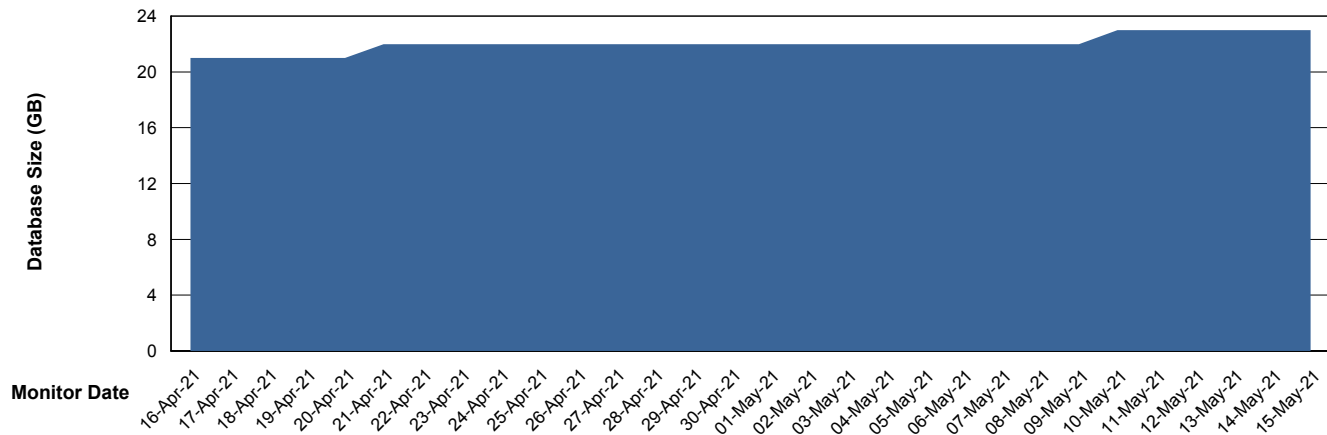

DATABASE SIZE HUE_PRD_S-ORAPROD_DB

Database growth over last month