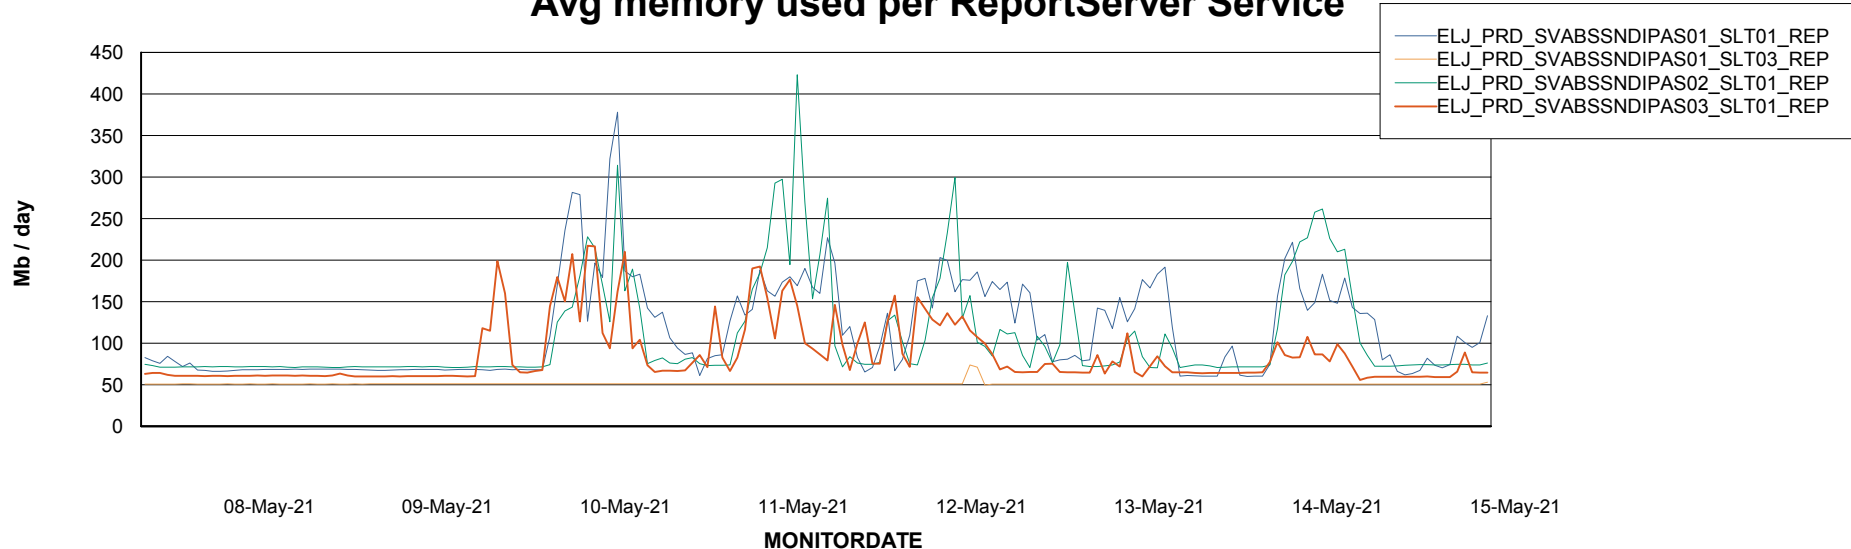

ABSSolute Application ReportServer Services

Avg memory used per ReportServer Service