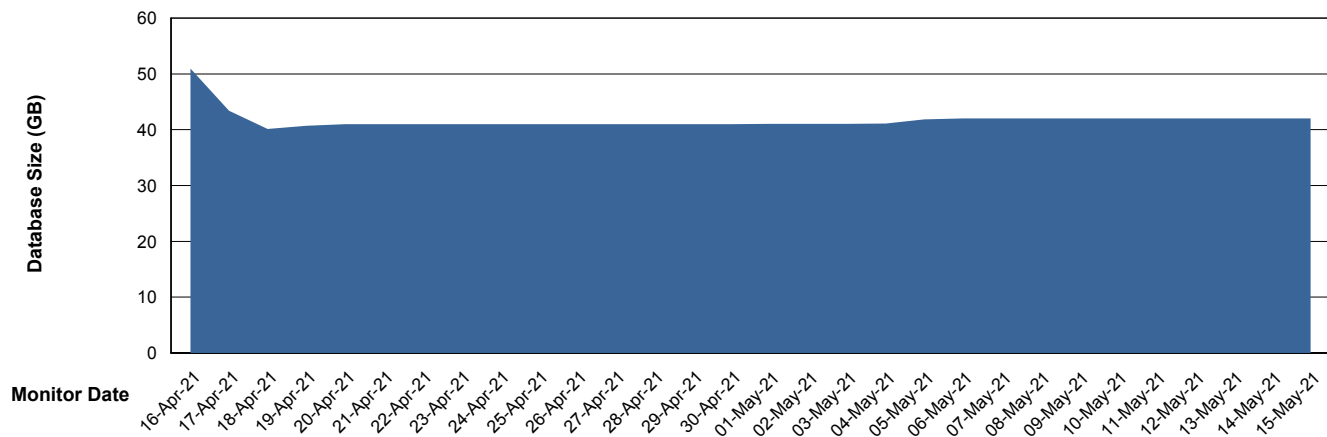

DATABASE SIZE ELJDB_Production

Database growth over last month