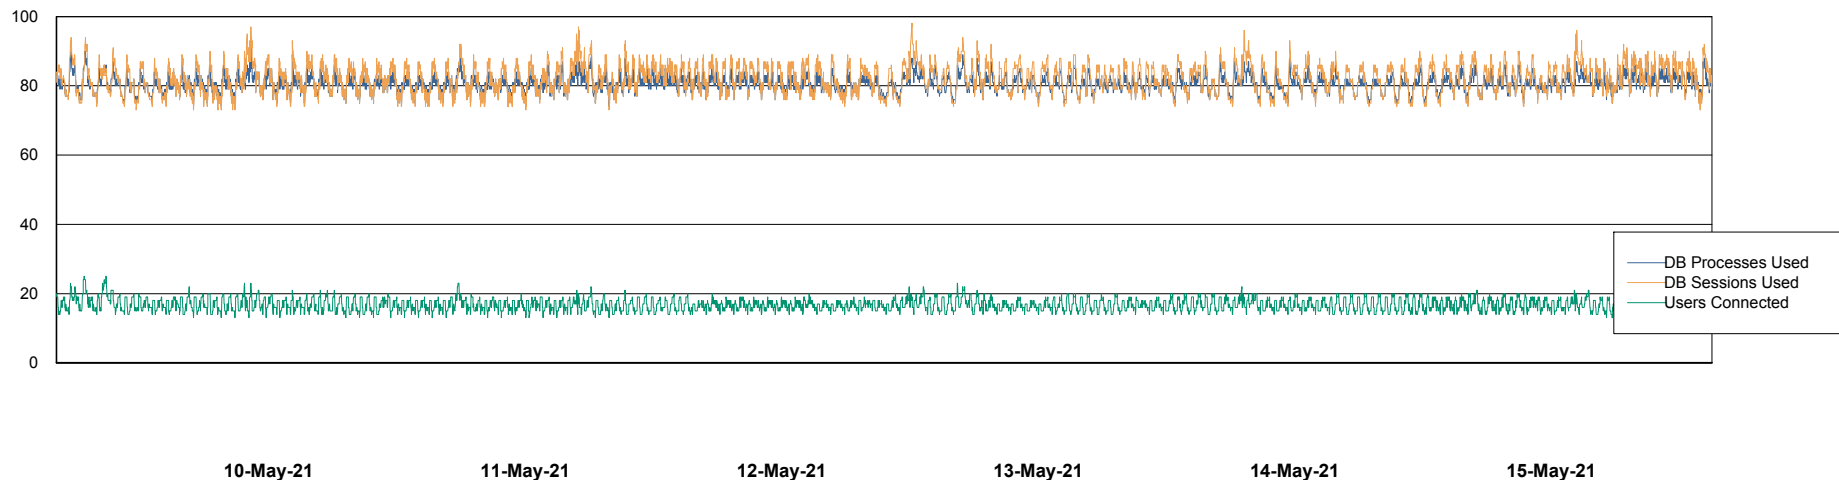

Database Performance ELJDB_PRD_BI