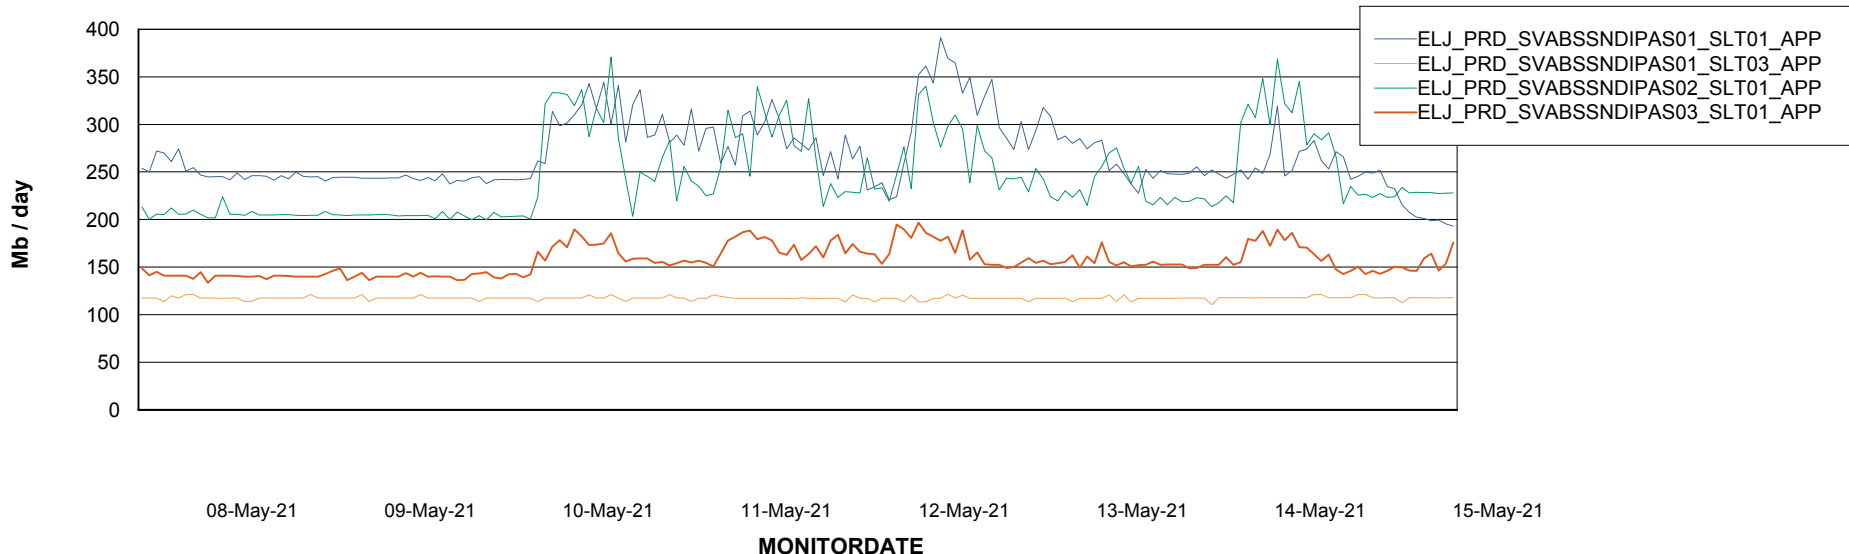

BI Status and last ETL error for ELJDB_PRD_BI

	Sun 9/5/2021	Mon 10/5/2021	Tue 11/5/2021	Wed 12/5/2021	Thu 13/5/2021	Fri 14/5/2021	Sat 15/5/2021
ABS DataWarehouse ETL Health	OK	OK	OK	OK	OK	OK	OK
ABS DWHStaging ETL Health	OK	OK	OK	OK	OK	OK	OK

Weekly SLA Customer Report

Customer ELJ Production
Database ID 72

ABSSolute Application Server Services

Avg memory used per ABS Server Service

Avg users per day per ABS server

Weekly SLA Customer Report

Customer ELJ Production
Database ID 72