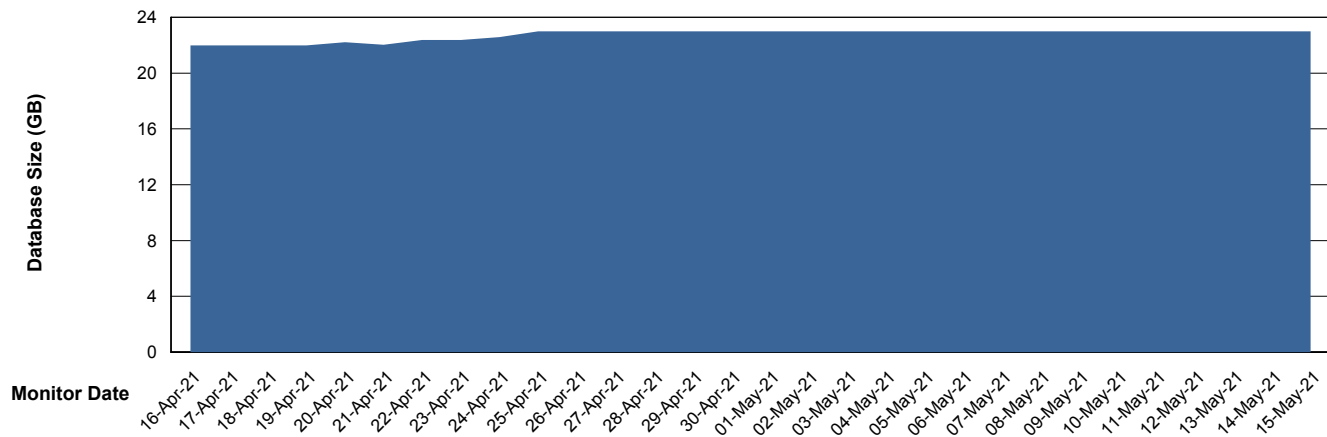

Customer ELJ Production
Database ID 72

Database Performance ELJDB_Standby

Weekly SLA Customer Report

Customer ELJ Production
 Database ID 72

DATABASE SIZE ELJDB_PRD_BI

Database growth over last month

DATABASE SIZE ELJDB_Production