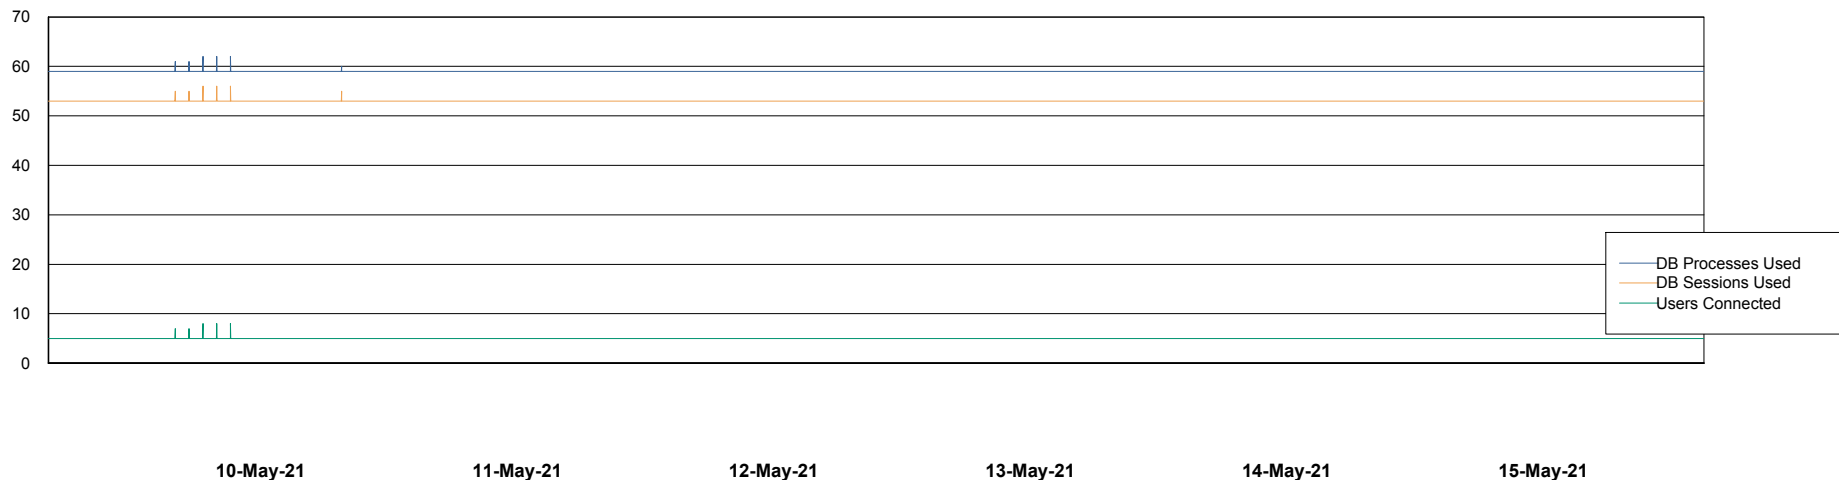

Database Performance ELJDB_Standby