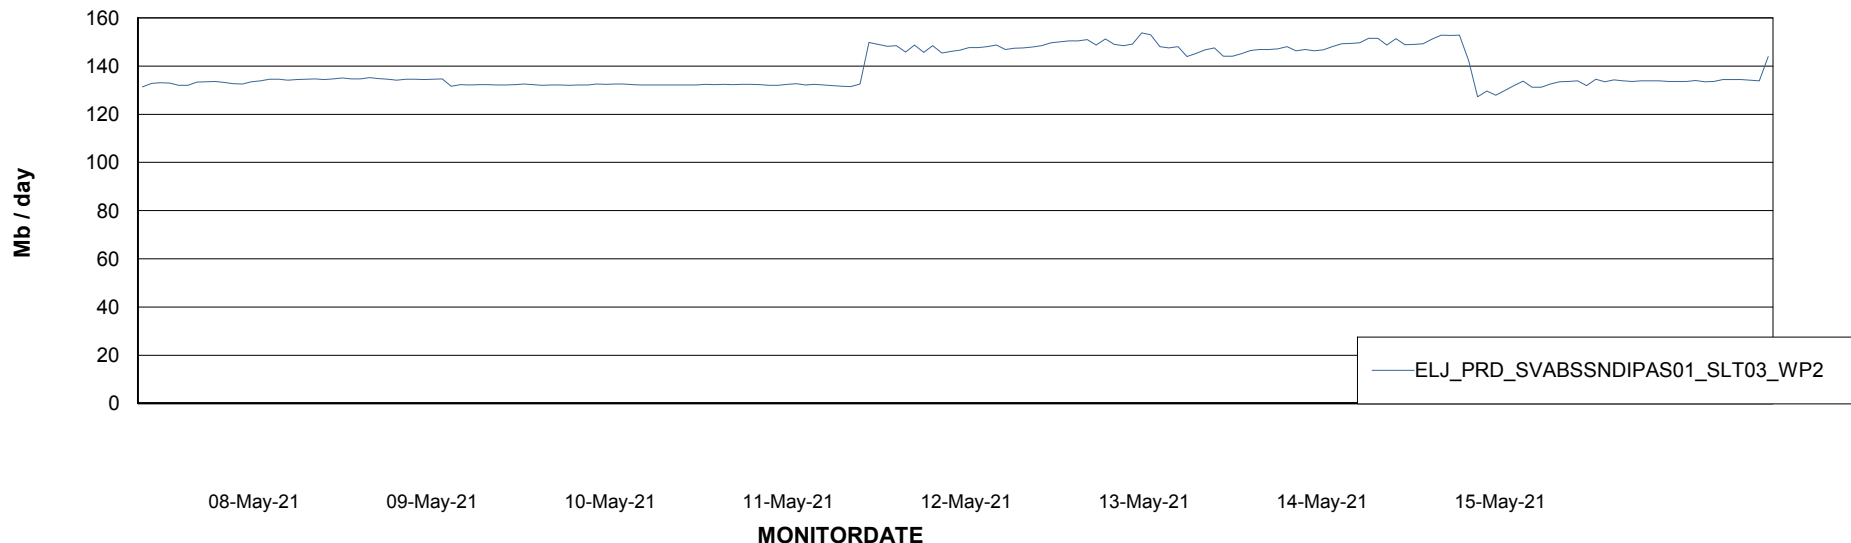

ABSSolute Application ReportServer Services

Avg memory used per ReportServer Service

Weekly SLA Customer Report

Customer ELJ Production
Database ID 72

ABSSolute Web Component Services

Avg memory used per ABS Web component