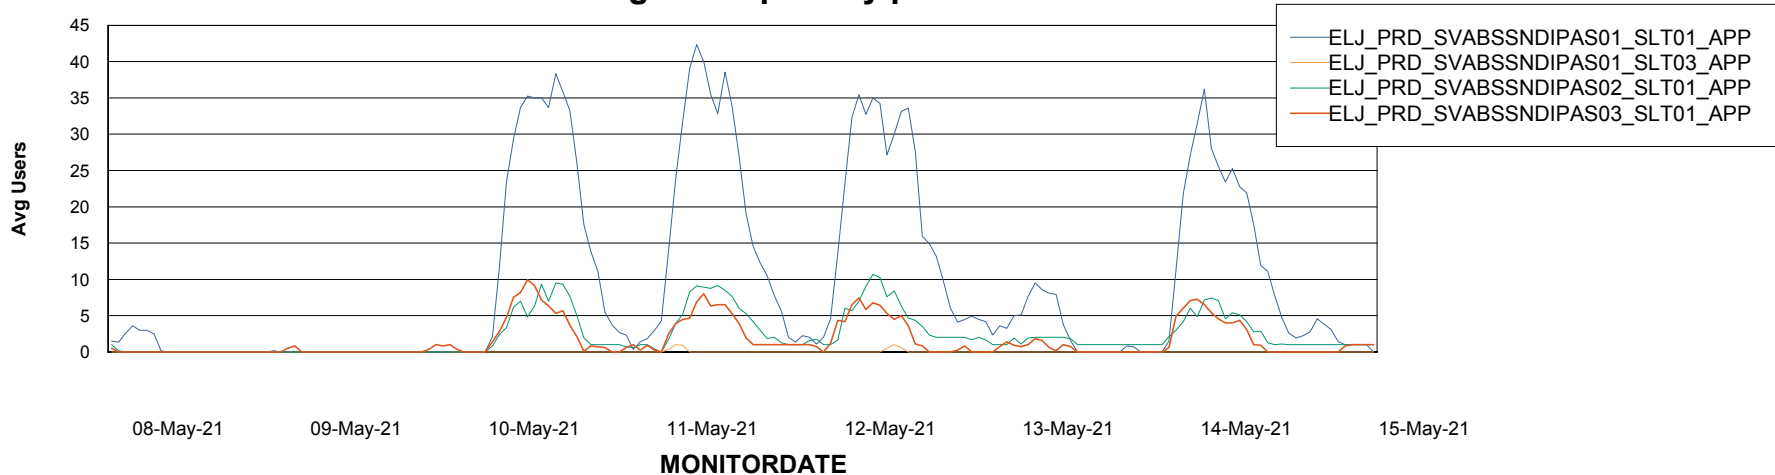

Weekly SLA Customer Report

Customer ELJ Production
Database ID 72

ABSSolute Application Server Services

Avg memory used per ABS Server Service

Avg users per day per ABS server

Weekly SLA Customer Report

Customer ELJ Production
Database ID 72