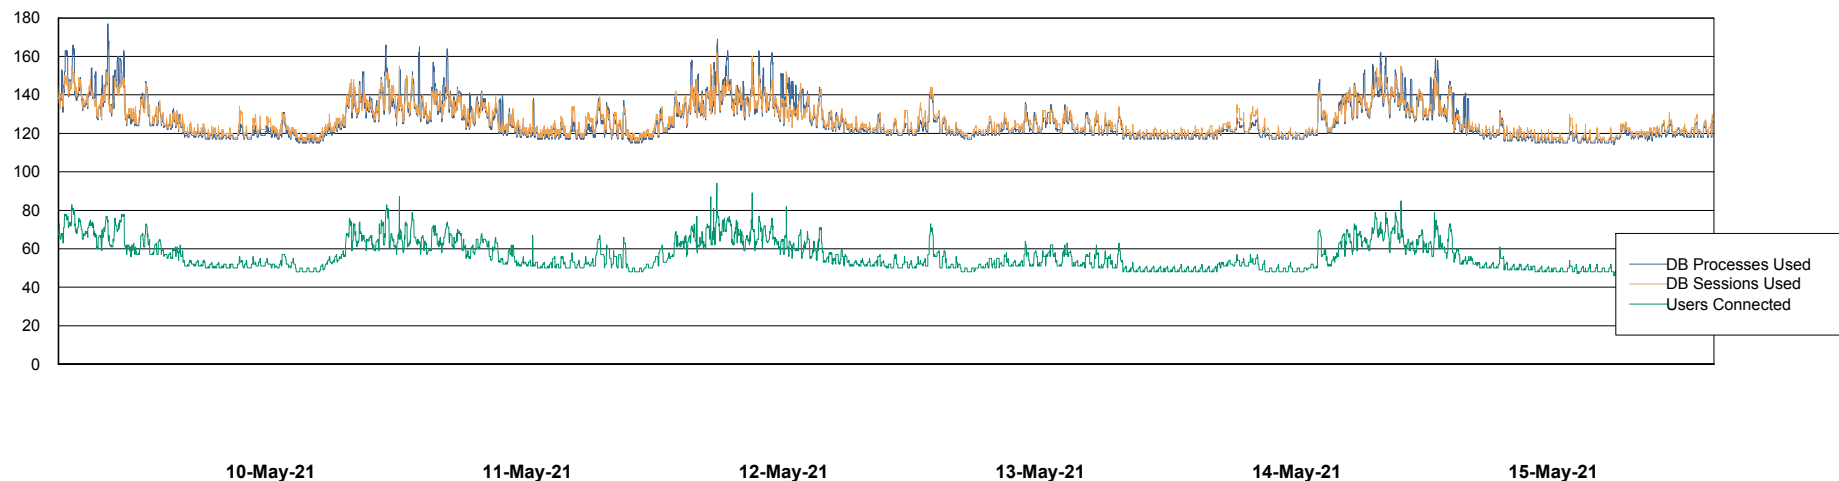

Weekly SLA Customer Report

Customer ELJ Production
Database ID 72

Database Performance ELJDB_PRD_BI

Weekly SLA Customer Report

Customer ELJ Production
Database ID 72

Database Performance ELJDB_Production

Weekly SLA Customer Report