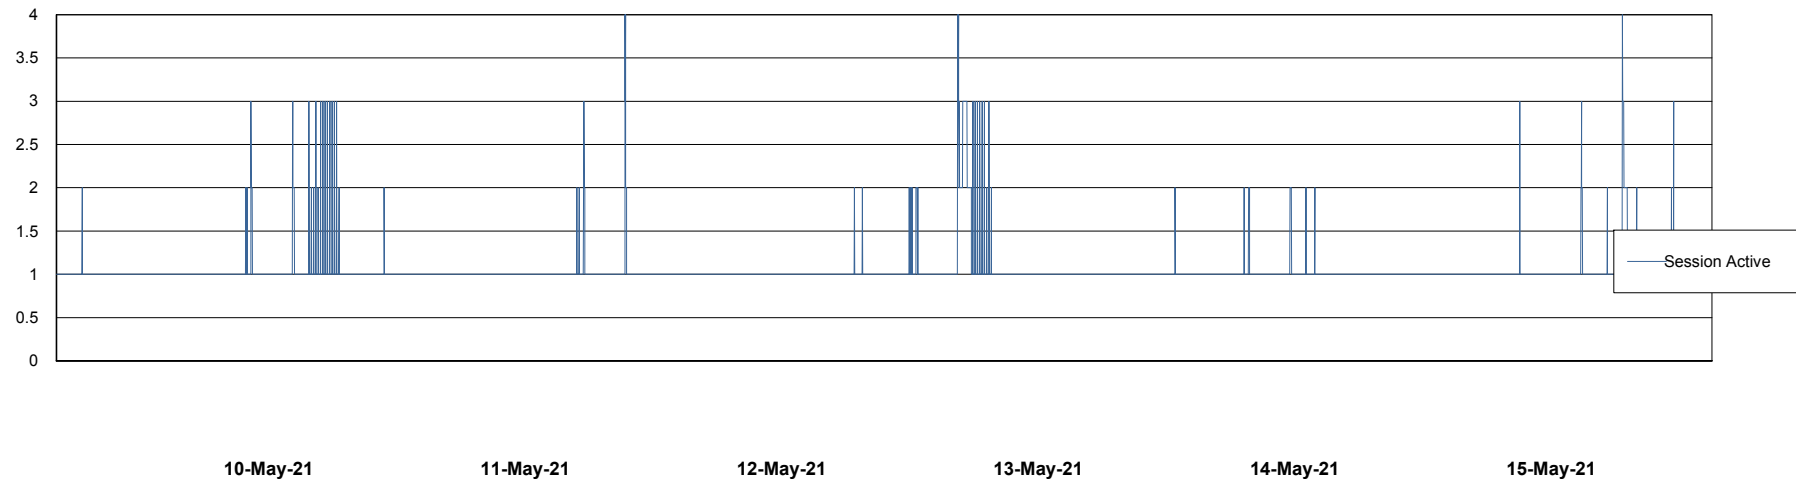

Database Performance ELJDB_PRD_BI