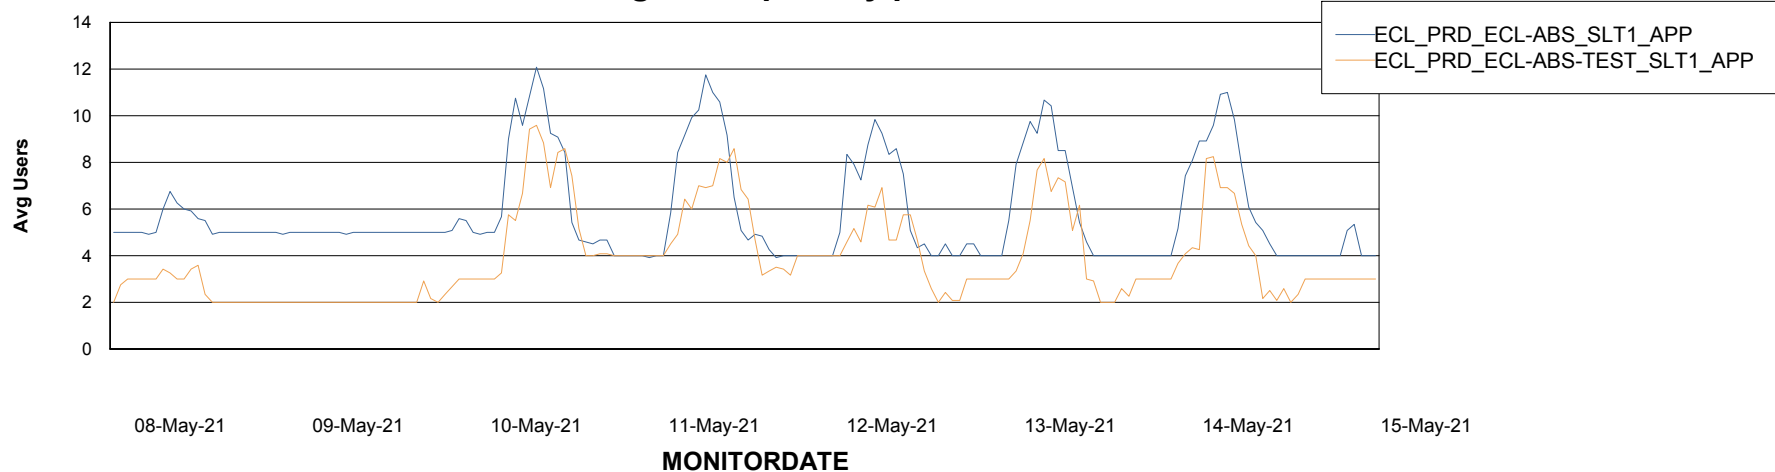

Avg users per day per ABS server