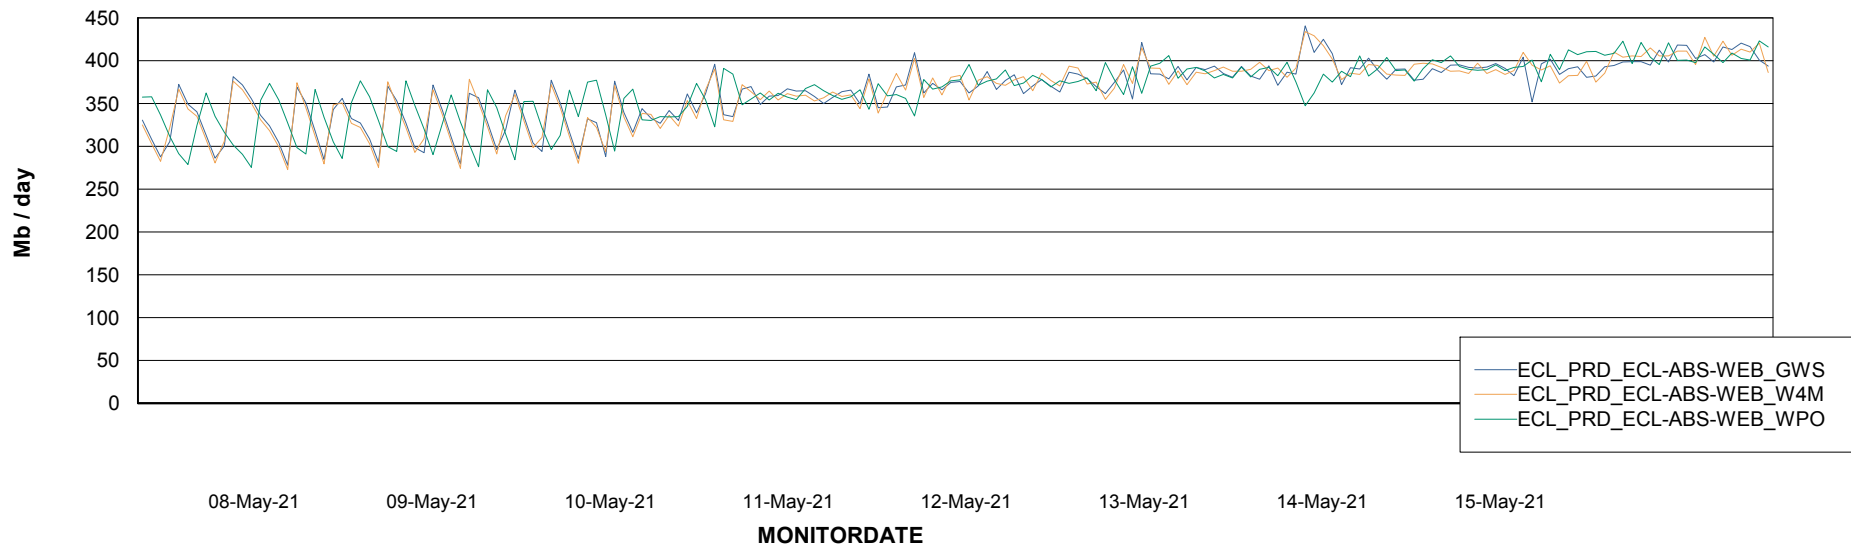

ABSSolute Web Component Services

Avg memory used per ABS Web component