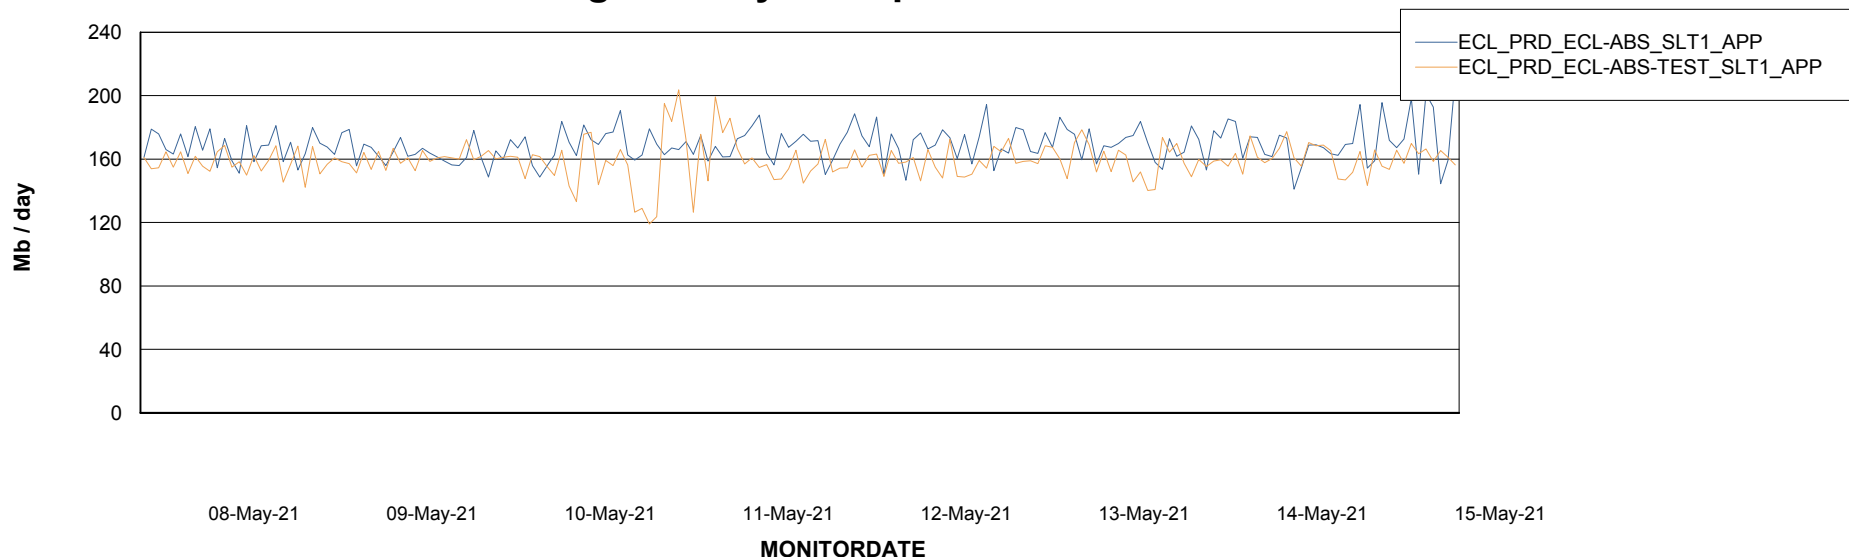

ABSSolute Application Server Services

Avg memory used per ABS Server Service