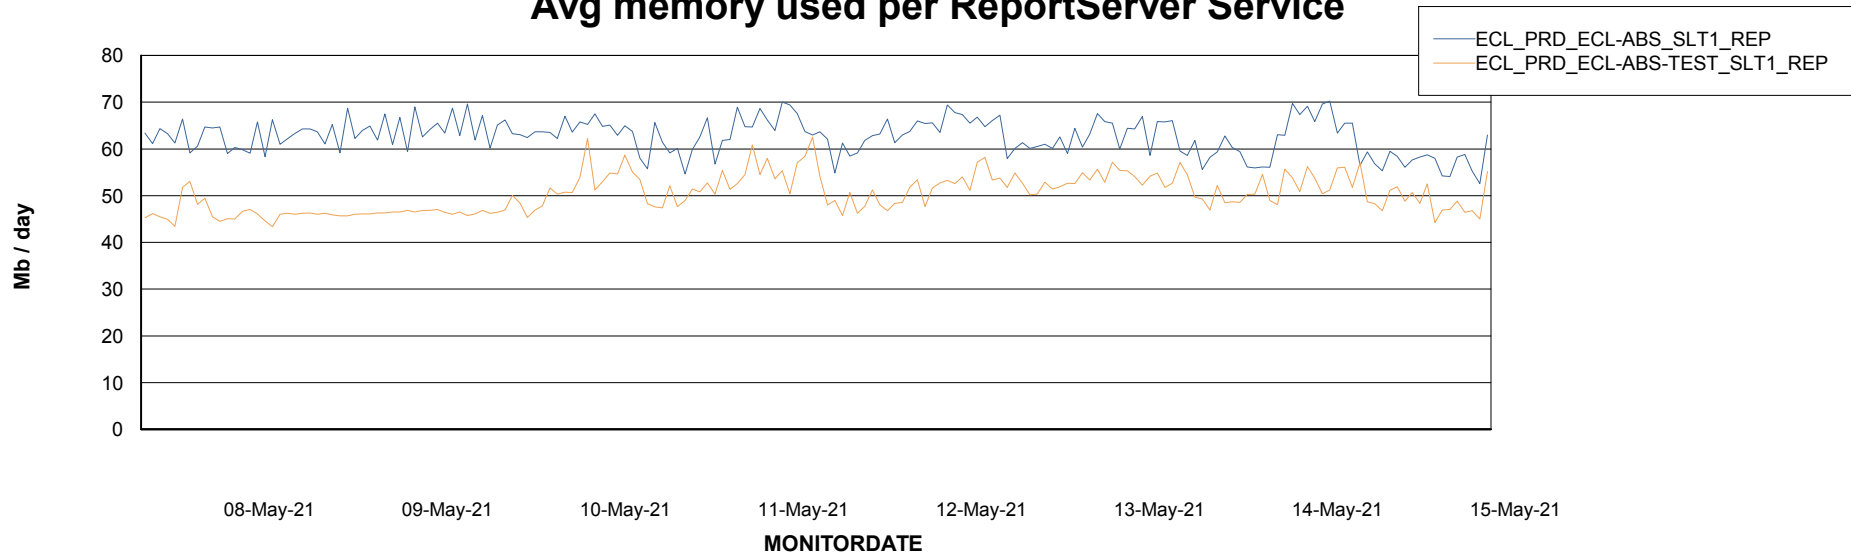

Avg memory used per ABS Server Service

Avg users per day per ABS server

Weekly SLA Customer Report

Customer ECL Production
Database ID 77

ABSSolute Application ReportServer Services

Avg memory used per ReportServer Service