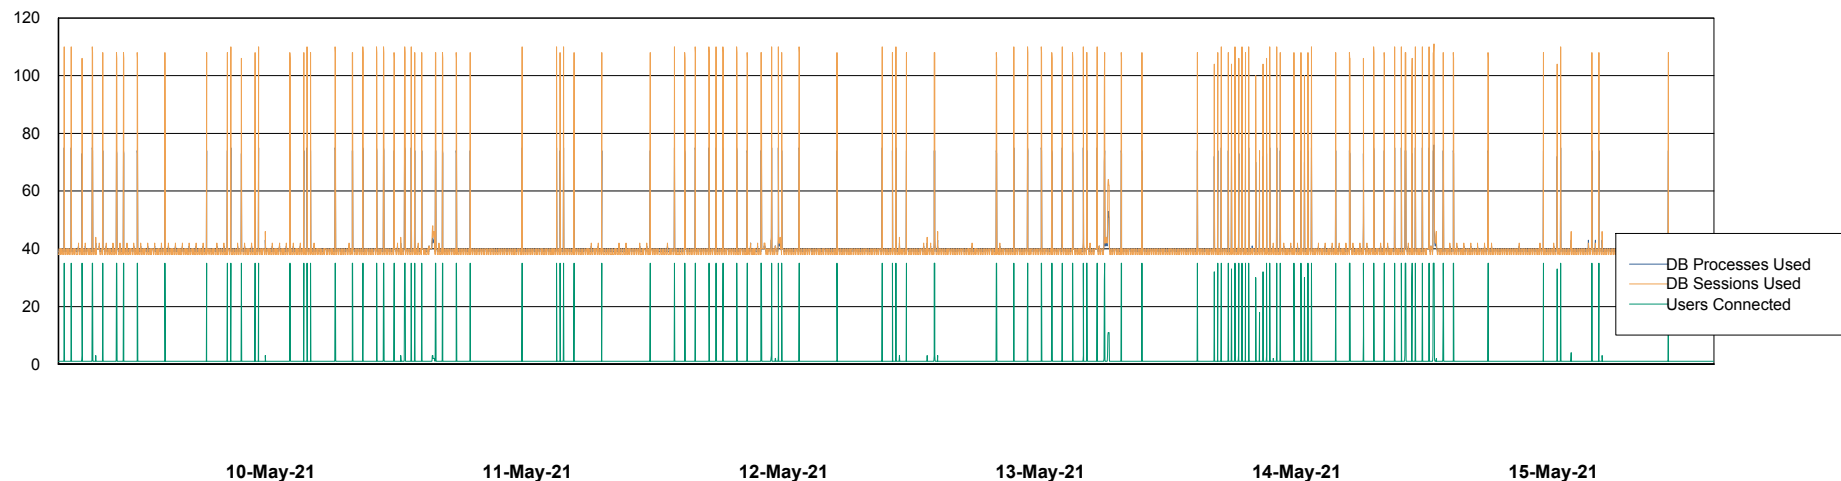

Weekly SLA Customer Report

Customer ECL Production
Database ID 77

Database Performance ECLDB_Production

Weekly SLA Customer Report

Customer ECL Production
Database ID 77

Database Performance ECLDB_Standby

Weekly SLA Customer Report