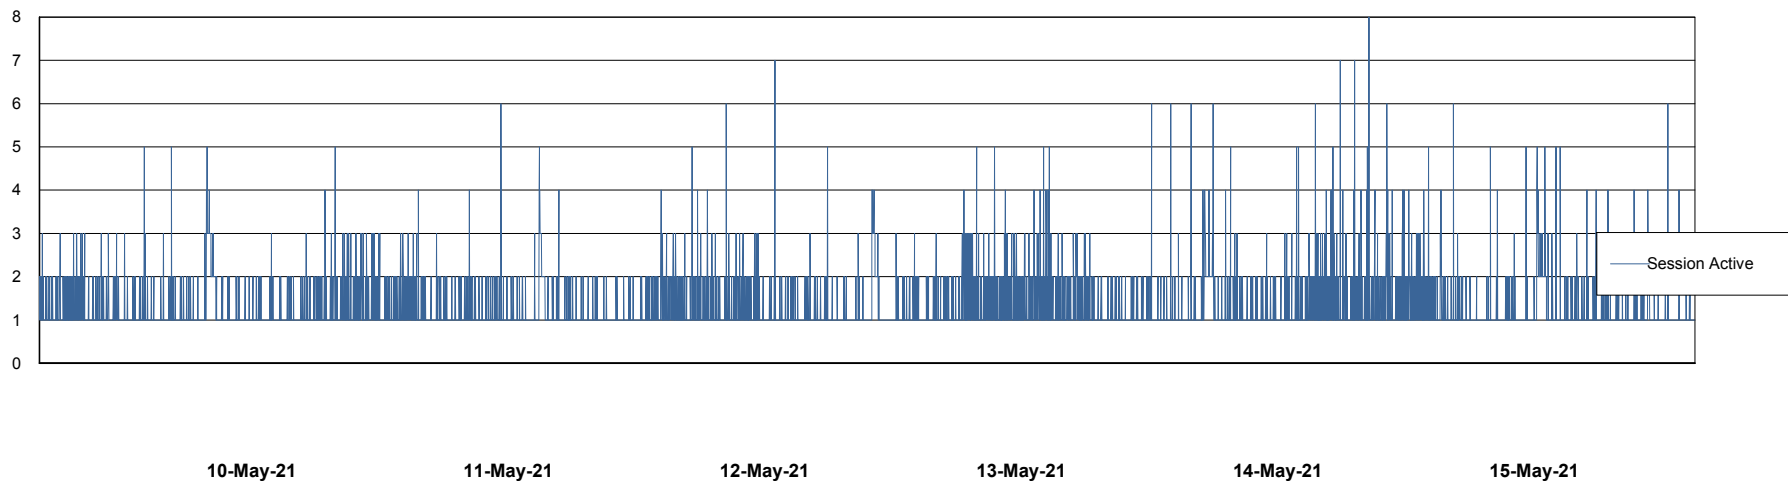

Weekly SLA Customer Report

Customer ECL Production
Database ID 77

Harddisk Usage ECL_PRD_ECL-ABS-WEB

	Free disk space on c: (%)	Total disk space on c: (Gb)
15-May-21	59	127
14-May-21	59	127
13-May-21	59	127
12-May-21	60	127
11-May-21	61	127
10-May-21	61	127
09-May-21	61	127

Weekly SLA Customer Report

Customer ECL Production
Database ID 77

Database Performance ECLDB_Production

Weekly SLA Customer Report

Customer ECL Production
Database ID 77

Database Performance ECLDB_Standby

Weekly SLA Customer Report