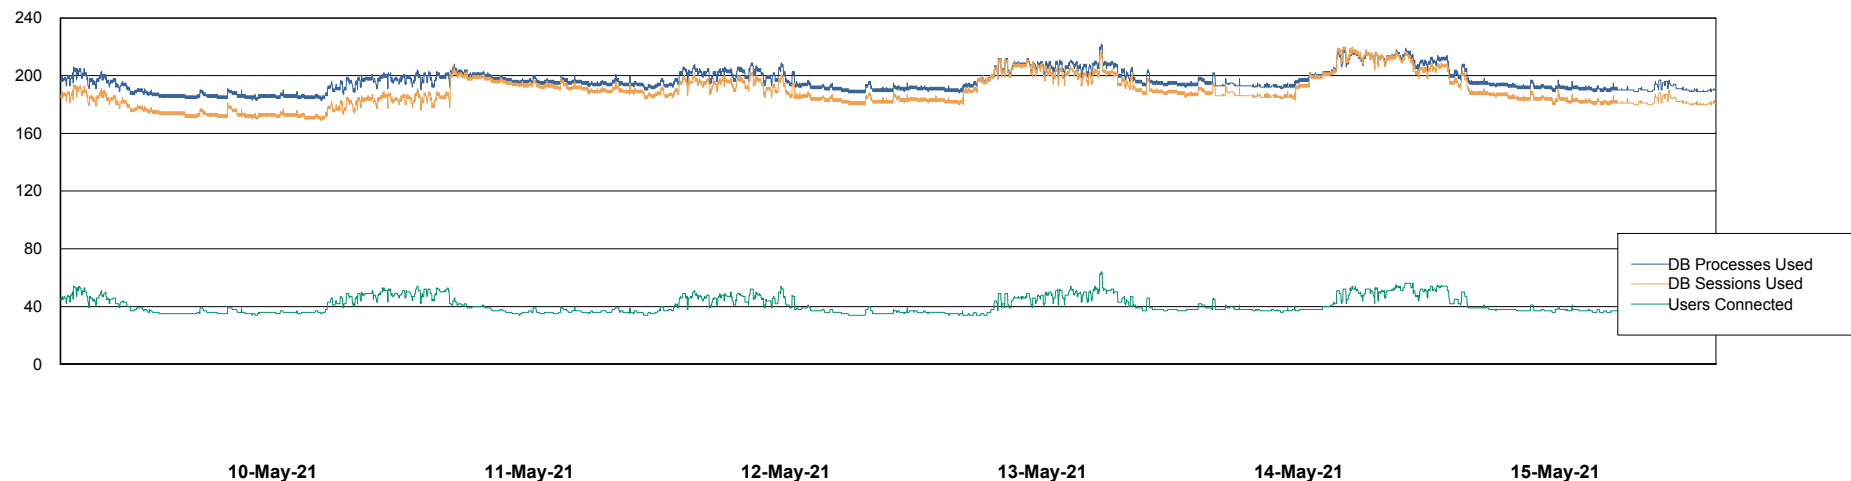

Weekly SLA Customer Report

Customer ECL Production
Database ID 77

Harddisk Usage ECL_PRD_ECL-ABS-WEB

	Free disk space on c: (%)	Total disk space on c: (Gb)
15-May-21	59	127
14-May-21	59	127
13-May-21	59	127
12-May-21	60	127
11-May-21	61	127
10-May-21	61	127
09-May-21	61	127

Weekly SLA Customer Report

Customer ECL Production
Database ID 77

Database Performance ECLDB_Production

Weekly SLA Customer Report

Customer ECL Production
Database ID 77

Database Performance ECLDB_Standby

Weekly SLA Customer Report