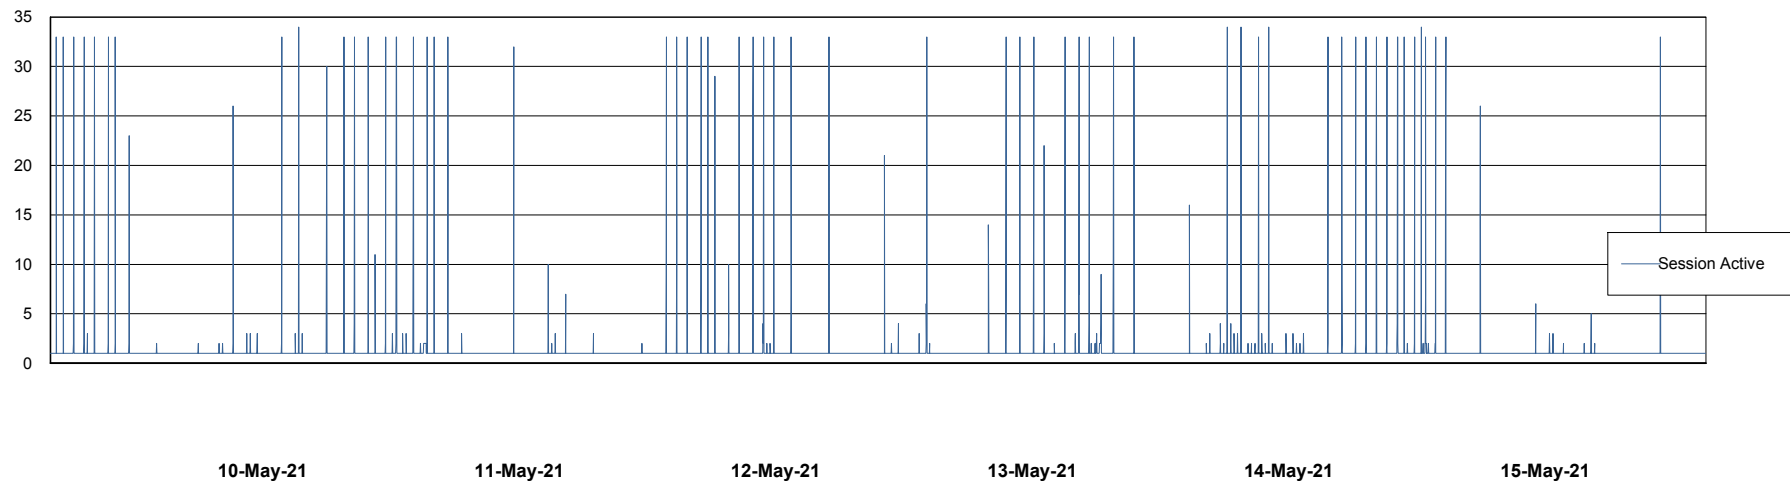

Weekly SLA Customer Report

Customer ECL Production
Database ID 77

Database Performance ECLDB_Production

Weekly SLA Customer Report

Customer ECL Production
Database ID 77

Database Performance ECLDB_Standby

Weekly SLA Customer Report