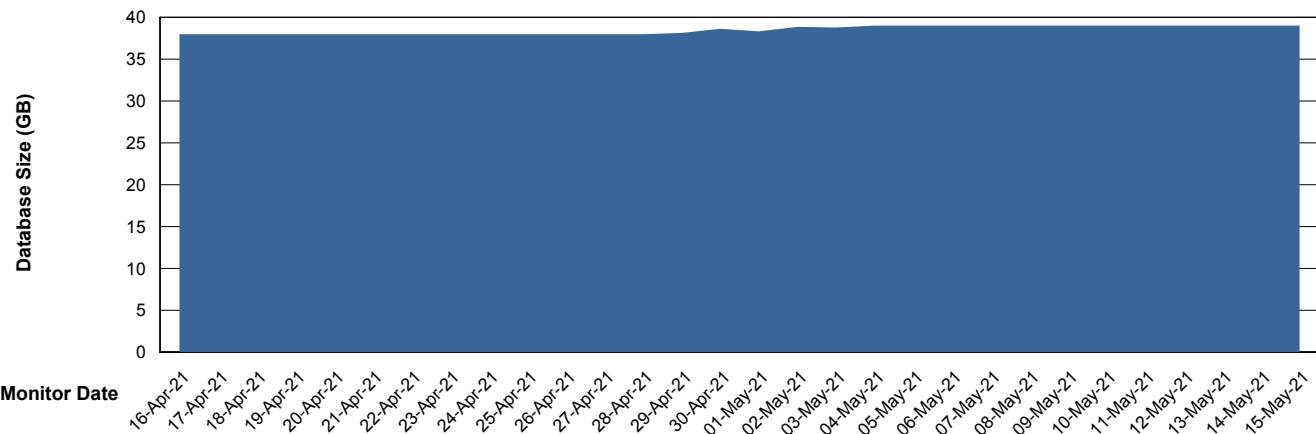

DATABASE SIZE ECLDB_Production

Database growth over last month